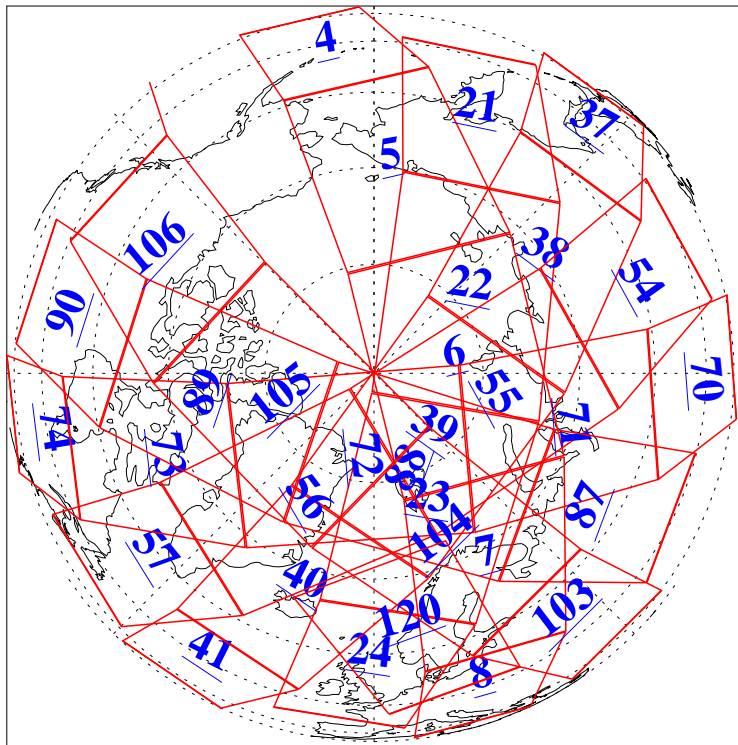

L1B Availability  
AMSU Granules: 240  
HSB Granules: 0  
AIRS Granules: 240

23 Sep 2011  
DoY 266  
Aqua Day 3429  
Granules: 1 to 120

Granules: 121 to 240

Legend: AMSU Available, HSB Available, AIRS Available

L1B Availability  
AMSU Granules: 240  
HSB Granules: 0  
AIRS Granules: 240

23 Sep 2011  
DoY 266  
Aqua Day 3429

Ascending Granules

Descending Granules

Legend: AMSU Available, HSB Available, AIRS Available

L1B Availability  
 AMSU Granules: 240  
 HSB Granules: 0  
 AIRS Granules: 240

23 Sep 2011  
 DoY 266  
 Aqua Day 3429

Northern Hemisphere Granules

Southern Hemisphere Granules

Legend: AMSU Available, HSB Available, AIRS Available