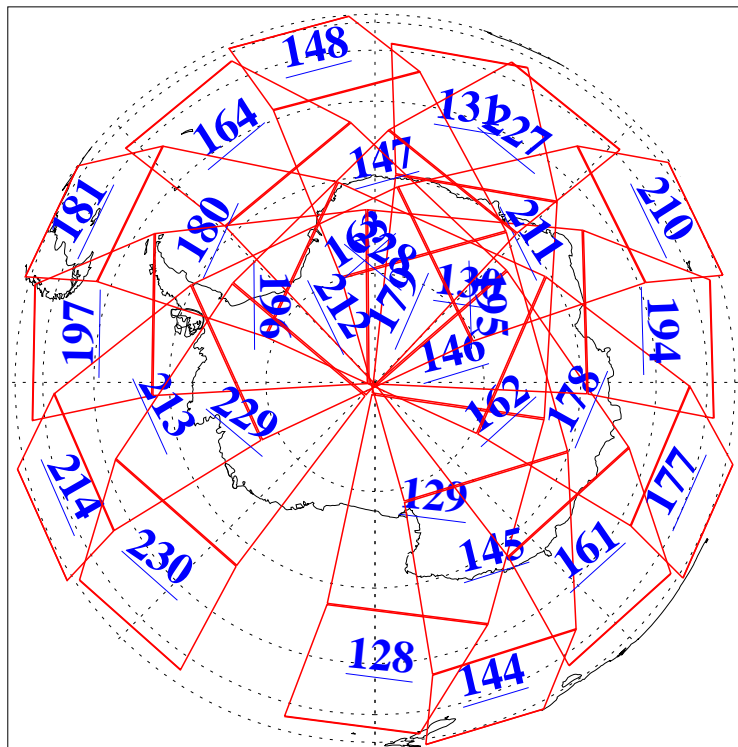

L1B Availability  
AMSU Granules: 240  
HSB Granules: 0  
AIRS Granules: 240

23 Sep 2011  
DoY 266  
Aqua Day 3429

Ascending Granules

Descending Granules

Legend: AMSU Available, HSB Available, AIRS Available

L1B Availability  
 AMSU Granules: 240  
 HSB Granules: 0  
 AIRS Granules: 240

23 Sep 2011  
 DoY 266  
 Aqua Day 3429

Northern Hemisphere Granules

Southern Hemisphere Granules

Legend: AMSU Available, HSB Available, AIRS Available