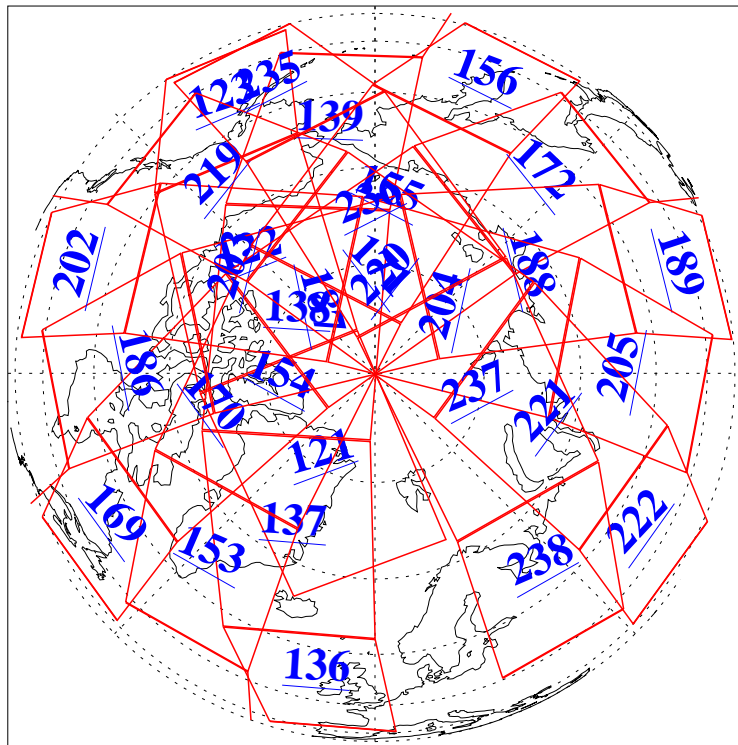

L1B Availability  
AMSU Granules: 240  
HSB Granules: 0  
AIRS Granules: 240

23 Sep 2011  
DoY 266  
Aqua Day 3429  
Granules: 1 to 120

Granules: 121 to 240

Legend: AMSU Available, HSB Available, AIRS Available

L1B Availability  
AMSU Granules: 240  
HSB Granules: 0  
AIRS Granules: 240

23 Sep 2011  
DoY 266  
Aqua Day 3429

Ascending Granules

Descending Granules

Legend: AMSU Available, HSB Available, AIRS Available

L1B Availability  
 AMSU Granules: 240  
 HSB Granules: 0  
 AIRS Granules: 240

23 Sep 2011  
 DoY 266  
 Aqua Day 3429

Northern Hemisphere Granules

Southern Hemisphere Granules

Legend: AMSU Available, HSB Available, AIRS Available