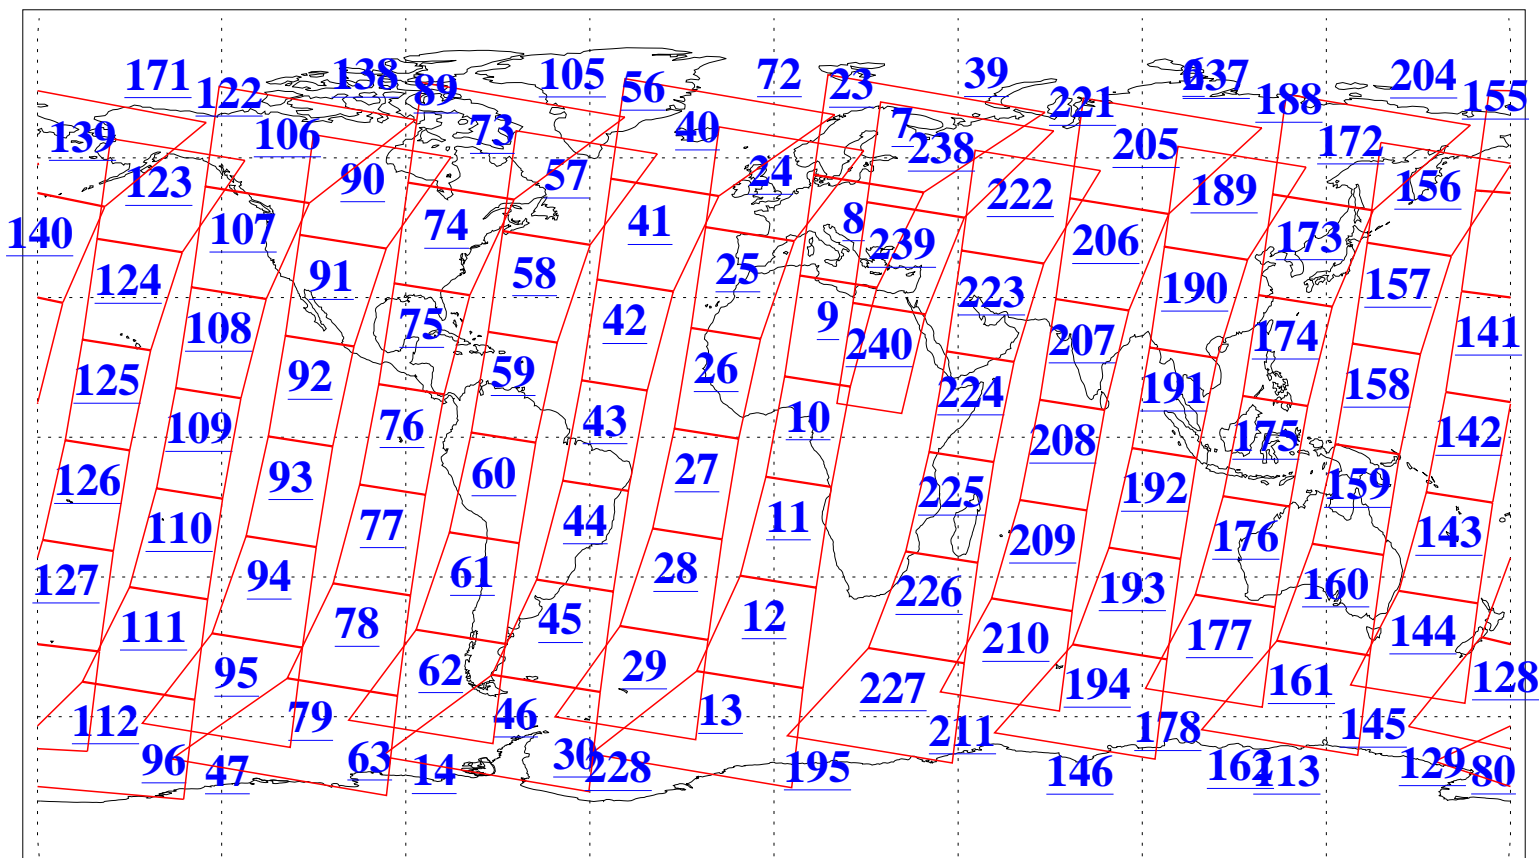

L1B Availability  
AMSU Granules: 240  
HSB Granules: 0  
AIRS Granules: 240

23 Sep 2011  
DoY 266  
Aqua Day 3429  
Granules: 1 to 120

Granules: 121 to 240

Legend: AMSU Available, HSB Available, AIRS Available

L1B Availability  
AMSU Granules: 240  
HSB Granules: 0  
AIRS Granules: 240

23 Sep 2011  
DoY 266  
Aqua Day 3429

Ascending Granules

Descending Granules

Legend: AMSU Available, HSB Available, AIRS Available

L1B Availability  
 AMSU Granules: 240  
 HSB Granules: 0  
 AIRS Granules: 240

23 Sep 2011  
 DoY 266  
 Aqua Day 3429

Northern Hemisphere Granules

Southern Hemisphere Granules

Legend: AMSU Available, HSB Available, AIRS Available