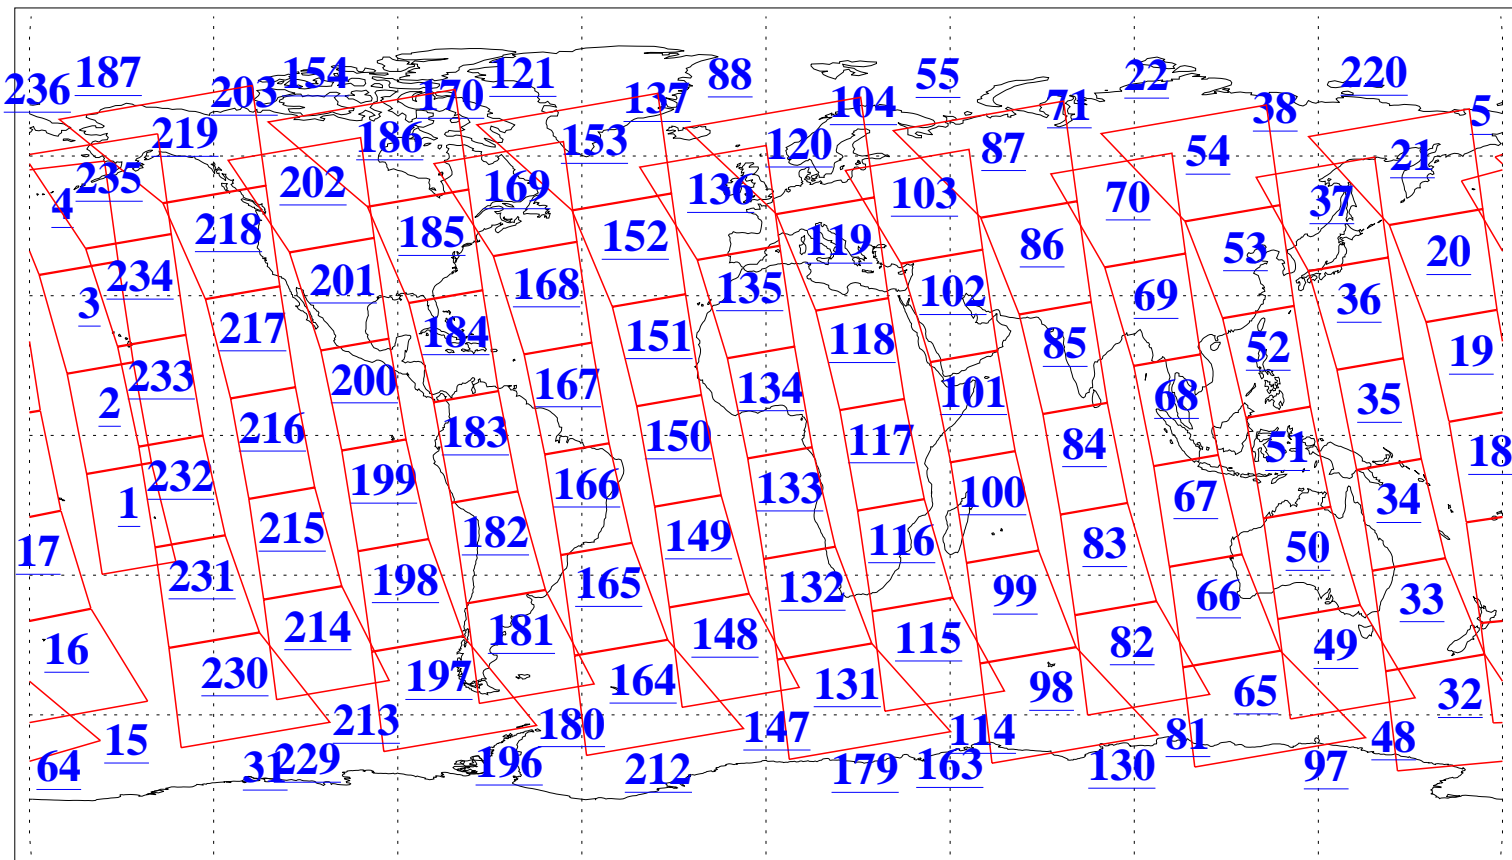

L1B Availability  
AMSU Granules: 240  
HSB Granules: 0  
AIRS Granules: 240

23 Sep 2011  
DoY 266  
Aqua Day 3429  
Granules: 1 to 120

Granules: 121 to 240

Legend: AMSU Available, HSB Available, AIRS Available

L1B Availability  
AMSU Granules: 240  
HSB Granules: 0  
AIRS Granules: 240

23 Sep 2011  
DoY 266  
Aqua Day 3429

Ascending Granules

Descending Granules

Legend: AMSU Available, HSB Available, AIRS Available

L1B Availability  
 AMSU Granules: 240  
 HSB Granules: 0  
 AIRS Granules: 240

23 Sep 2011  
 DoY 266  
 Aqua Day 3429

Northern Hemisphere Granules

Southern Hemisphere Granules

Legend: AMSU Available, HSB Available, AIRS Available