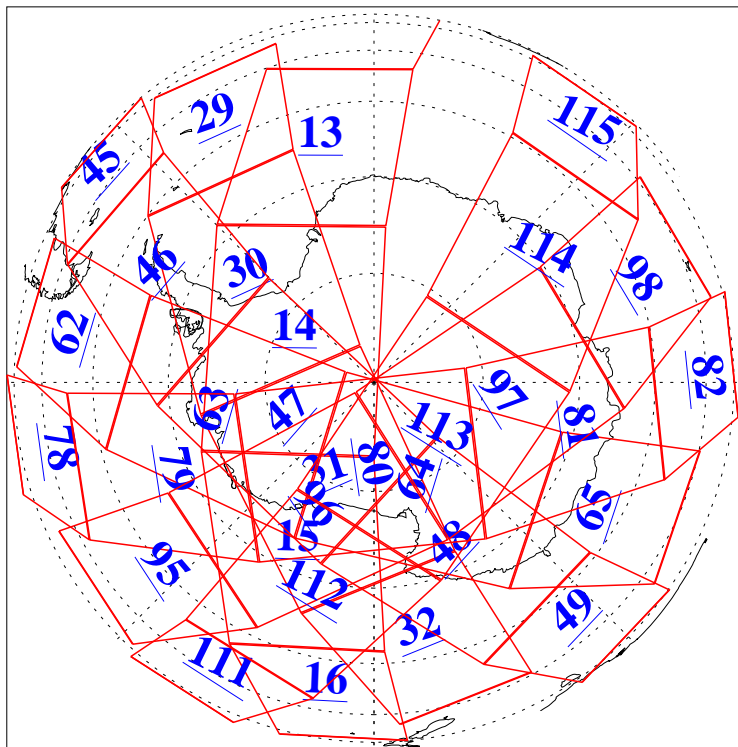

L1B Availability  
AMSU Granules: 240  
HSB Granules: 0  
AIRS Granules: 240

23 Sep 2011  
DoY 266  
Aqua Day 3429  
Granules: 1 to 120

Granules: 121 to 240

Legend: AMSU Available, HSB Available, AIRS Available

L1B Availability  
AMSU Granules: 240  
HSB Granules: 0  
AIRS Granules: 240

23 Sep 2011  
DoY 266  
Aqua Day 3429

Ascending Granules

Descending Granules

Legend: AMSU Available, HSB Available, AIRS Available

L1B Availability  
 AMSU Granules: 240  
 HSB Granules: 0  
 AIRS Granules: 240

23 Sep 2011  
 DoY 266  
 Aqua Day 3429

Northern Hemisphere Granules

Southern Hemisphere Granules

Legend: AMSU Available, HSB Available, AIRS Available