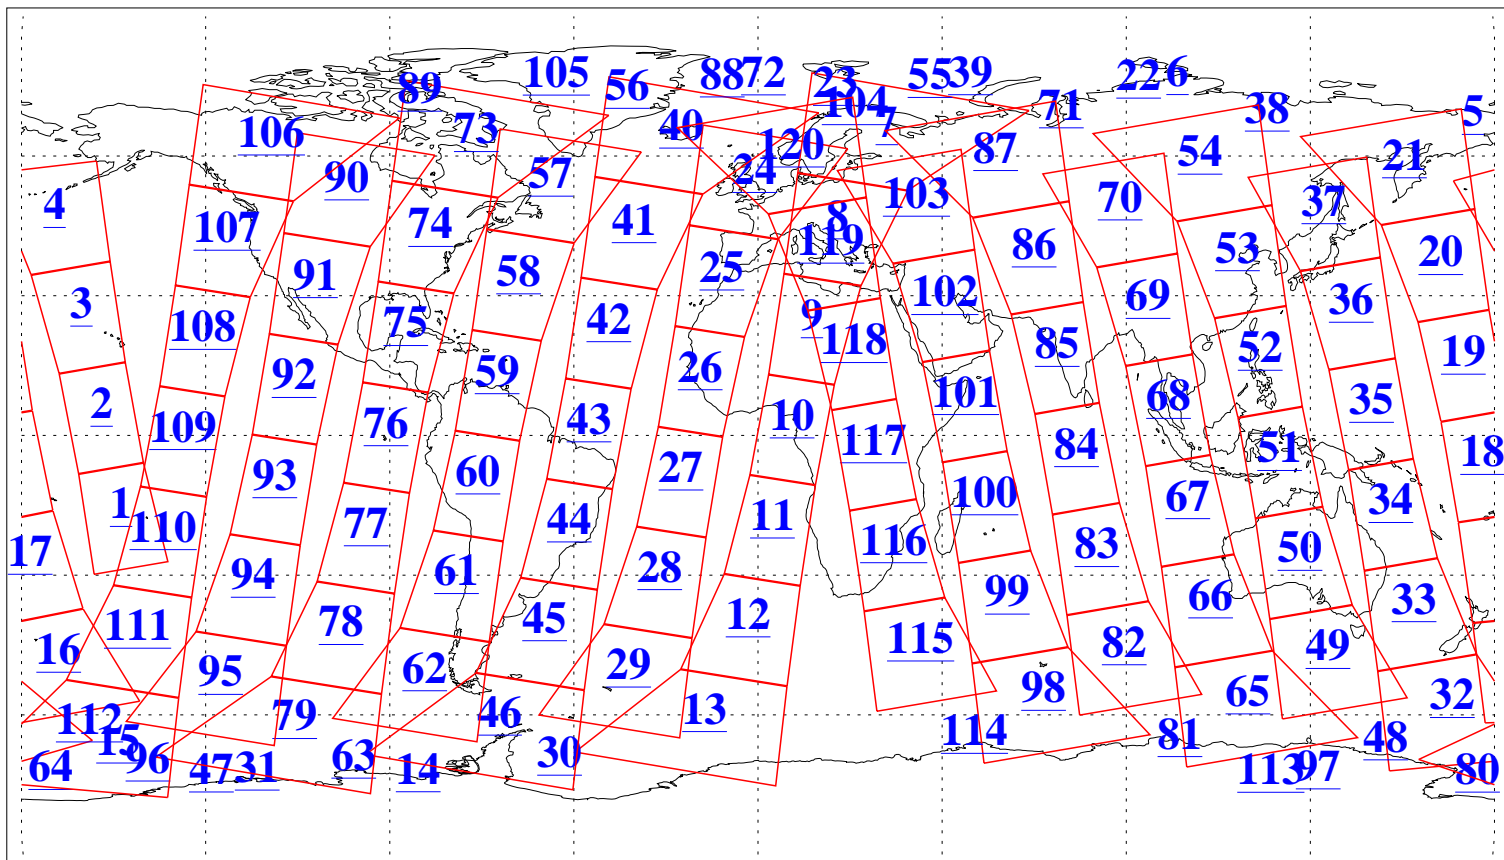

L1B Availability  
AMSU Granules: 240  
HSB Granules: 0  
AIRS Granules: 240

23 Sep 2011  
DoY 266  
Aqua Day 3429  
Granules: 1 to 120

Granules: 121 to 240

Legend: AMSU Available, HSB Available, AIRS Available

L1B Availability  
AMSU Granules: 240  
HSB Granules: 0  
AIRS Granules: 240

23 Sep 2011  
DoY 266  
Aqua Day 3429

Ascending Granules

Descending Granules

Legend: AMSU Available, HSB Available, AIRS Available

L1B Availability  
 AMSU Granules: 240  
 HSB Granules: 0  
 AIRS Granules: 240

23 Sep 2011  
 DoY 266  
 Aqua Day 3429

Northern Hemisphere Granules

Southern Hemisphere Granules

Legend: AMSU Available, HSB Available, AIRS Available