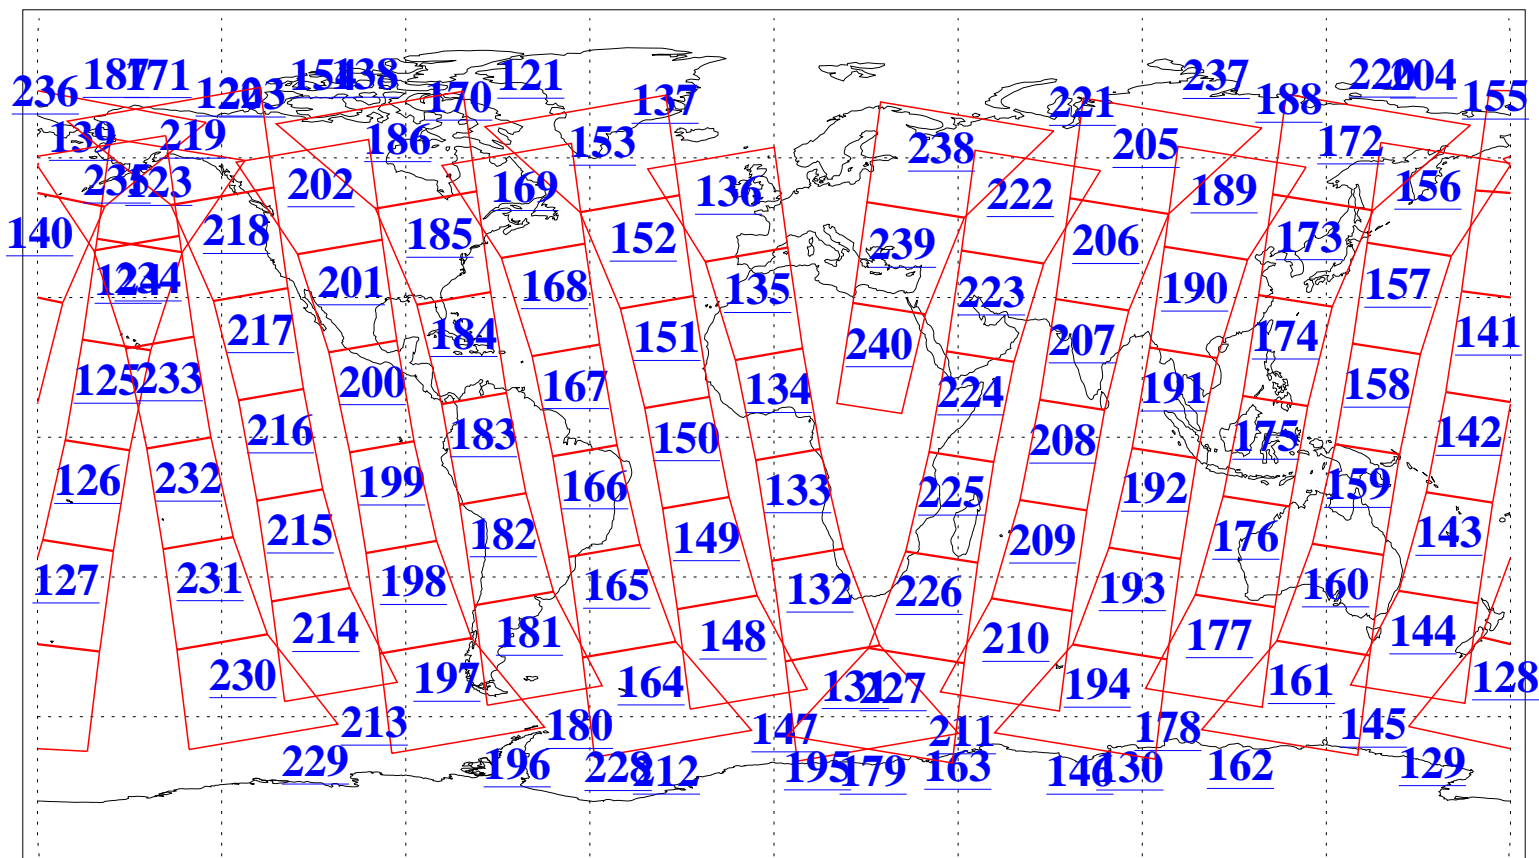

L1B Availability  
AMSU Granules: 240  
HSB Granules: 0  
AIRS Granules: 240

23 Sep 2011  
DoY 266  
Aqua Day 3429  
Granules: 1 to 120

Granules: 121 to 240

Legend: AMSU Available, HSB Available, AIRS Available

L1B Availability  
AMSU Granules: 240  
HSB Granules: 0  
AIRS Granules: 240

23 Sep 2011  
DoY 266  
Aqua Day 3429

Ascending Granules

Descending Granules

Legend: AMSU Available, HSB Available, AIRS Available

L1B Availability  
 AMSU Granules: 240  
 HSB Granules: 0  
 AIRS Granules: 240

23 Sep 2011  
 DoY 266  
 Aqua Day 3429

Northern Hemisphere Granules

Southern Hemisphere Granules

Legend: AMSU Available, HSB Available, AIRS Available