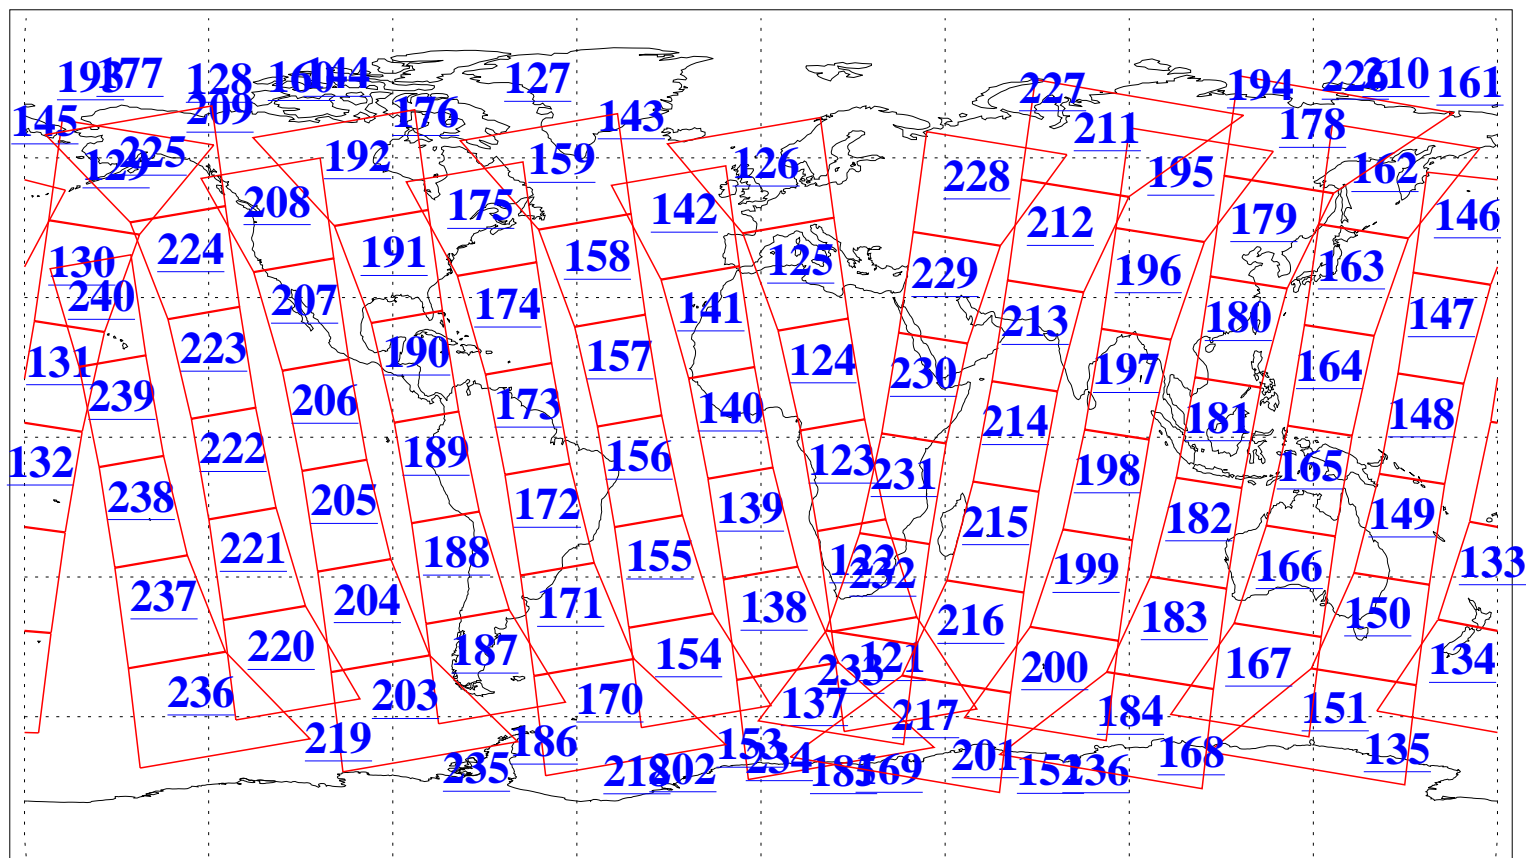

L1B Availability  
AMSU Granules: 240  
HSB Granules: 0  
AIRS Granules: 240

17 Sep 2011  
DoY 260  
Aqua Day 3423  
Granules: 1 to 120

Granules: 121 to 240

Legend: AMSU Available, HSB Available, AIRS Available

L1B Availability  
AMSU Granules: 240  
HSB Granules: 0  
AIRS Granules: 240

17 Sep 2011  
DoY 260  
Aqua Day 3423  
Ascending Granules

Descending Granules

Legend: AMSU Available, HSB Available, AIRS Available