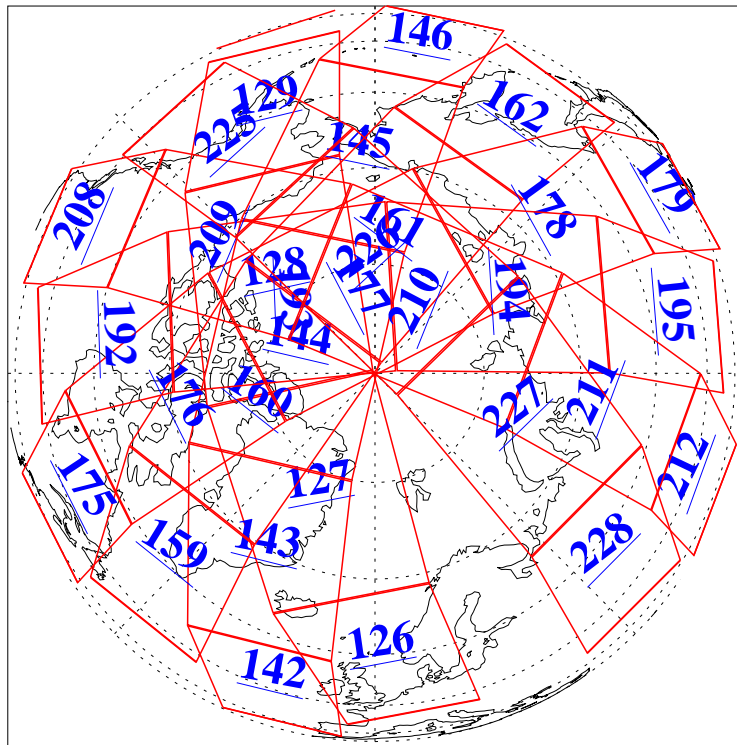

L1B Availability  
AMSU Granules: 240  
HSB Granules: 0  
AIRS Granules: 240

17 Sep 2011  
DoY 260  
Aqua Day 3423  
Granules: 1 to 120

Granules: 121 to 240

Legend: AMSU Available, HSB Available, AIRS Available

L1B Availability  
AMSU Granules: 240  
HSB Granules: 0  
AIRS Granules: 240

17 Sep 2011  
DoY 260  
Aqua Day 3423  
Ascending Granules

Descending Granules

Legend: AMSU Available, HSB Available, AIRS Available

### Northern Hemisphere Granules