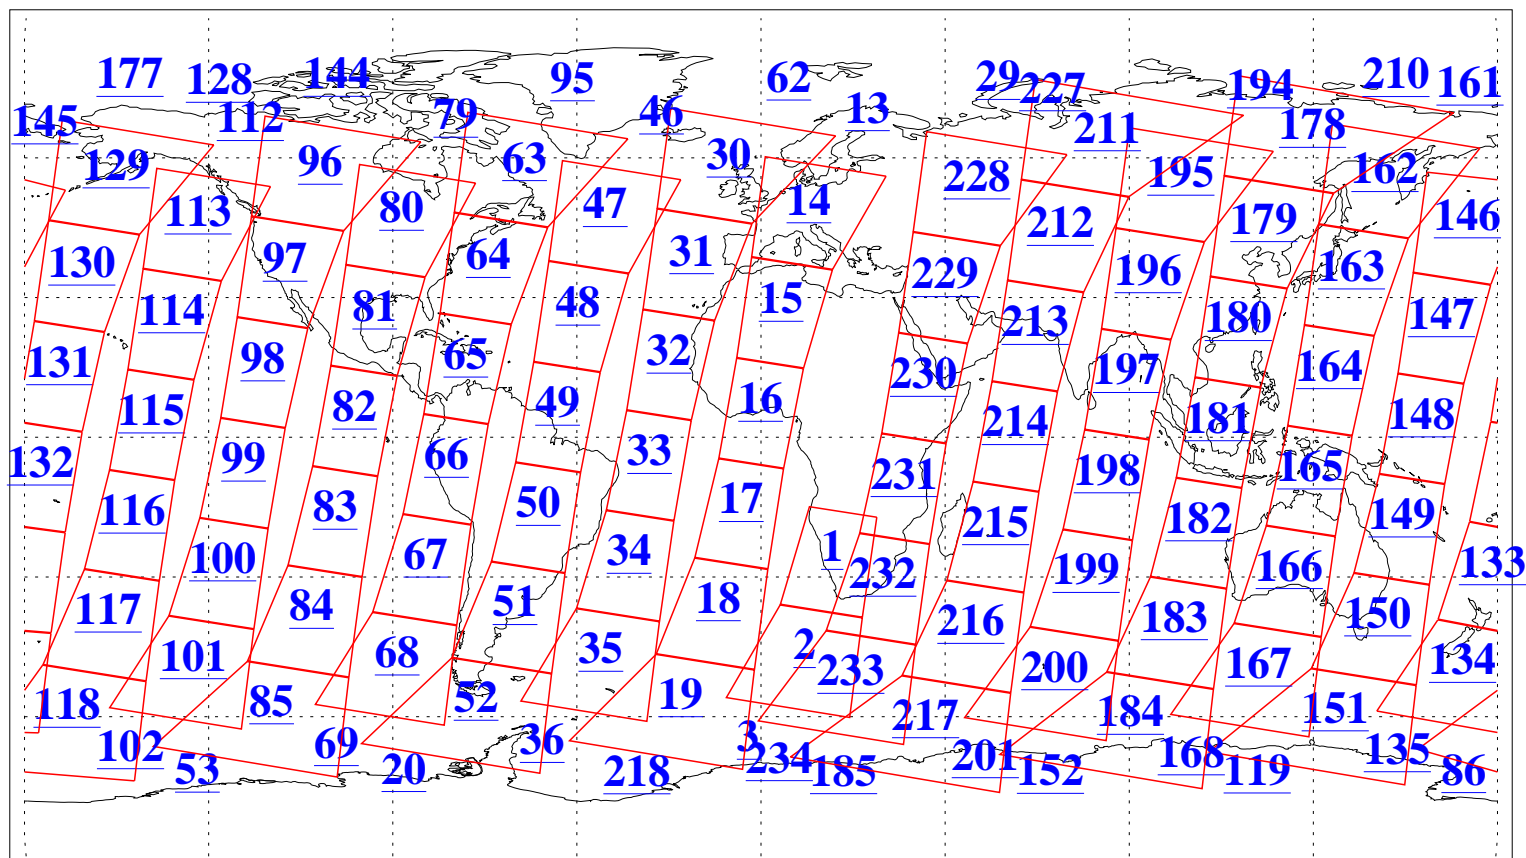

L1B Availability  
AMSU Granules: 240  
HSB Granules: 0  
AIRS Granules: 240

17 Sep 2011  
DoY 260  
Aqua Day 3423  
Granules: 1 to 120

Granules: 121 to 240

Legend: AMSU Available, HSB Available, AIRS Available

L1B Availability  
AMSU Granules: 240  
HSB Granules: 0  
AIRS Granules: 240

17 Sep 2011  
DoY 260  
Aqua Day 3423  
Ascending Granules

Descending Granules

Legend: AMSU Available, HSB Available, AIRS Available