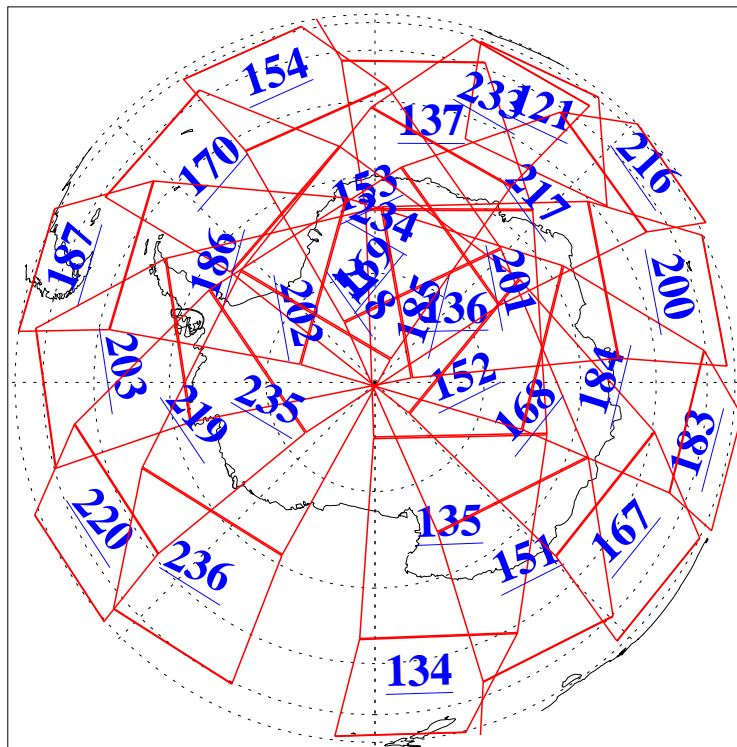

Legend: AMSU Available, HSB Available, AIRS Available