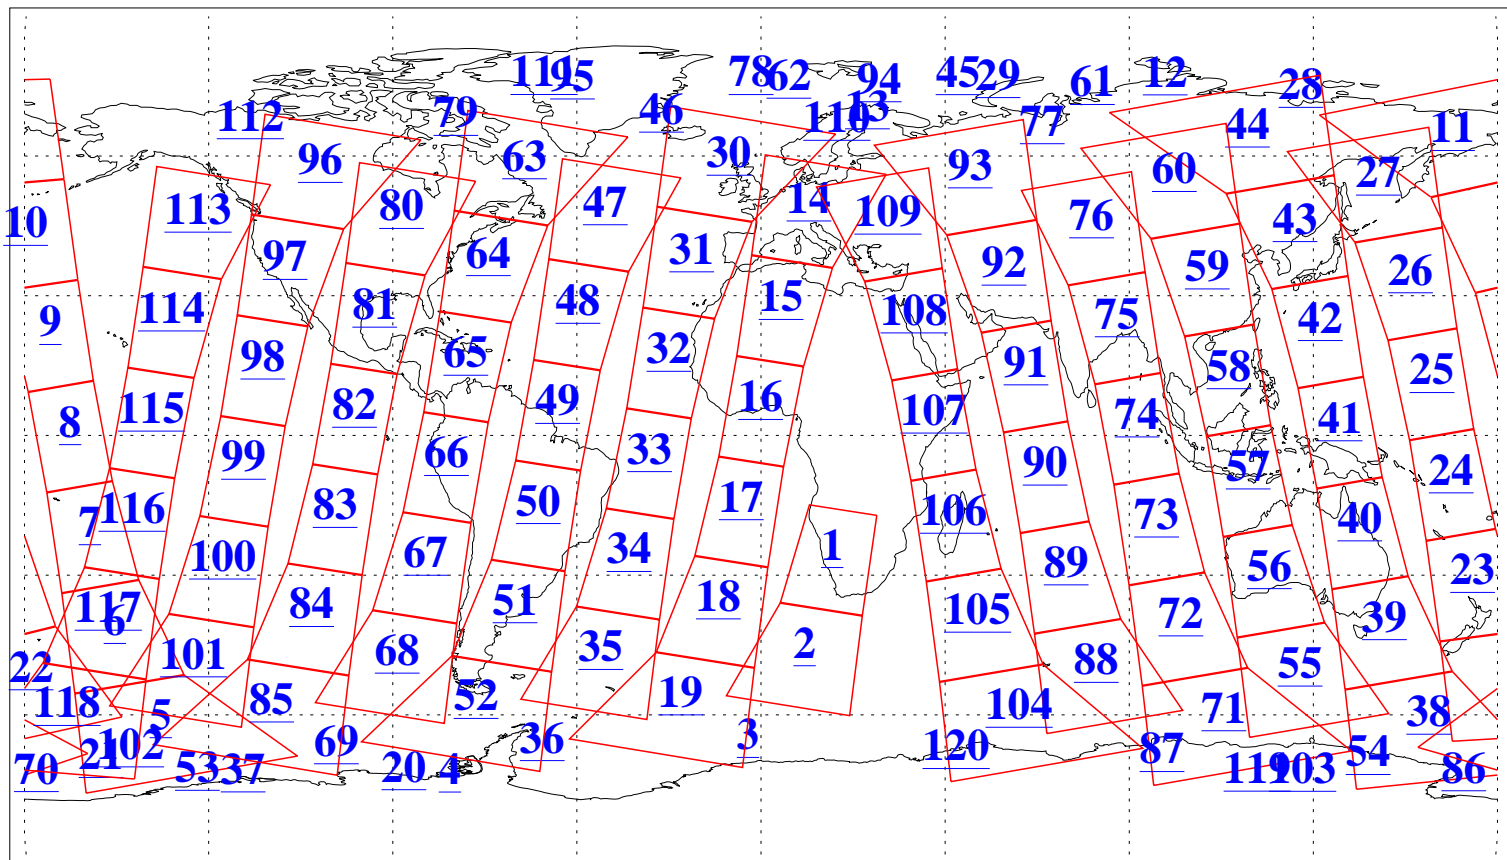

L1B Availability  
AMSU Granules: 240  
HSB Granules: 0  
AIRS Granules: 240

17 Sep 2011  
DoY 260  
Aqua Day 3423  
Granules: 1 to 120

Granules: 121 to 240

Legend: AMSU Available, HSB Available, AIRS Available

L1B Availability  
AMSU Granules: 240  
HSB Granules: 0  
AIRS Granules: 240

17 Sep 2011  
DoY 260  
Aqua Day 3423  
Ascending Granules

Descending Granules

Legend: AMSU Available, HSB Available, AIRS Available

### Northern Hemisphere Granules