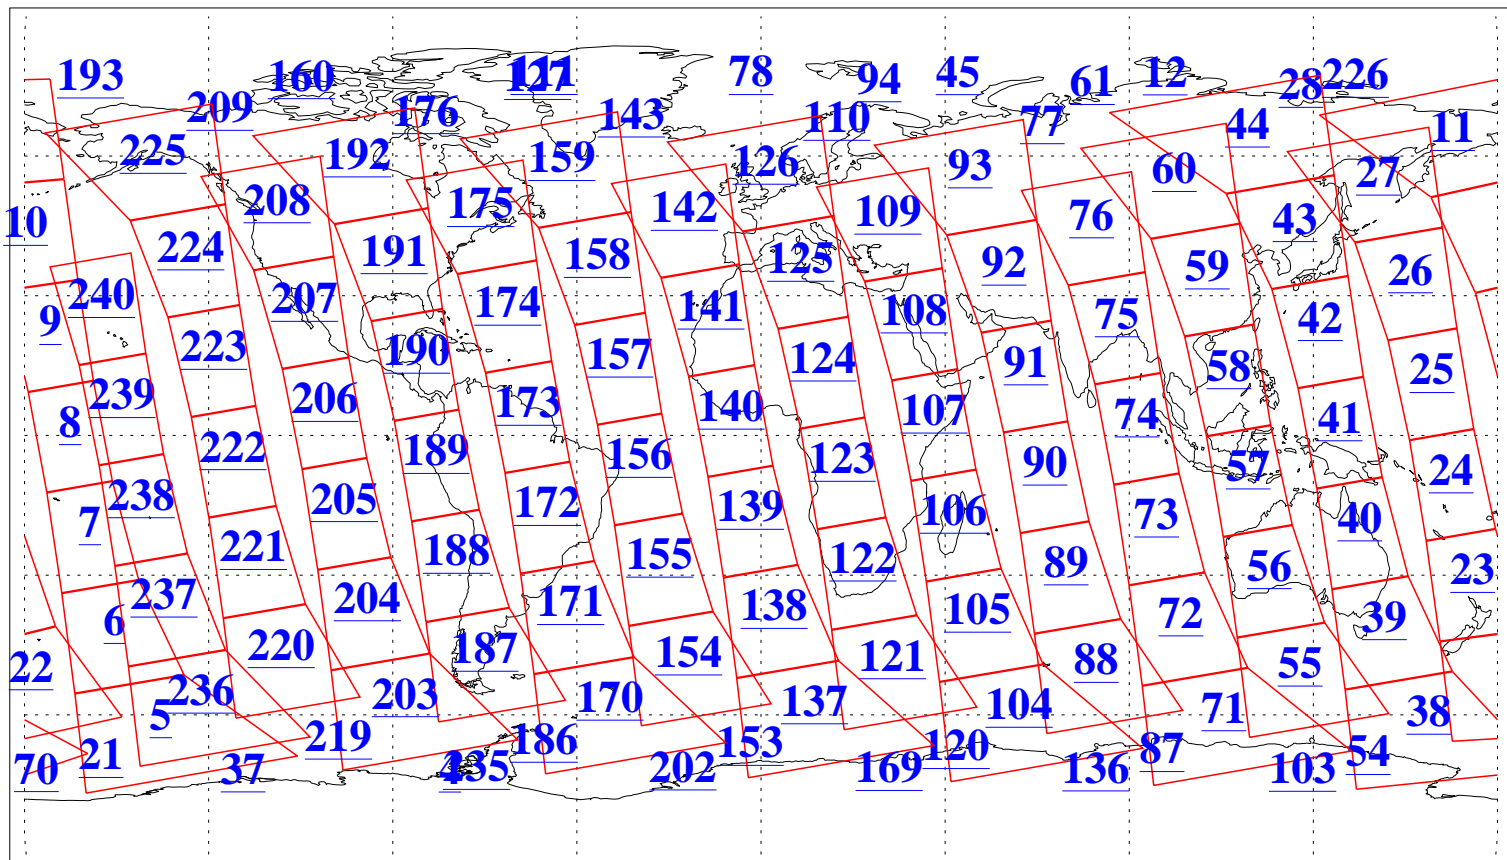

L1B Availability  
AMSU Granules: 240  
HSB Granules: 0  
AIRS Granules: 240

17 Sep 2011  
DoY 260  
Aqua Day 3423  
Granules: 1 to 120

Granules: 121 to 240

Legend: AMSU Available, HSB Available, AIRS Available

L1B Availability  
AMSU Granules: 240  
HSB Granules: 0  
AIRS Granules: 240

17 Sep 2011  
DoY 260  
Aqua Day 3423  
Ascending Granules

Descending Granules

Legend: AMSU Available, HSB Available, AIRS Available