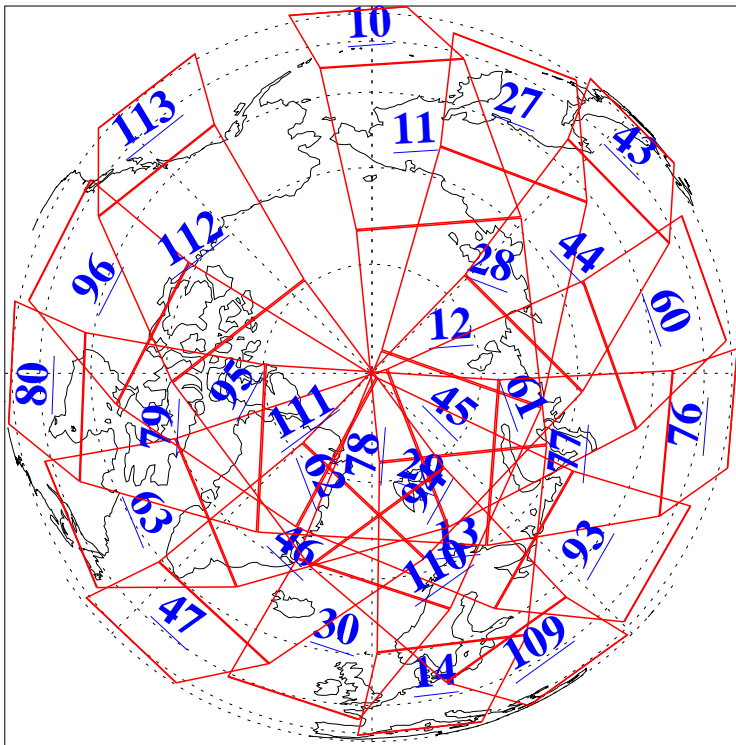

L1B Availability  
AMSU Granules: 240  
HSB Granules: 0  
AIRS Granules: 240

17 Sep 2011  
DoY 260  
Aqua Day 3423  
Granules: 1 to 120

Granules: 121 to 240

Legend: AMSU Available, HSB Available, AIRS Available

L1B Availability  
AMSU Granules: 240  
HSB Granules: 0  
AIRS Granules: 240

17 Sep 2011  
DoY 260  
Aqua Day 3423  
Ascending Granules

Descending Granules

Legend: AMSU Available, HSB Available, AIRS Available

### Northern Hemisphere Granules