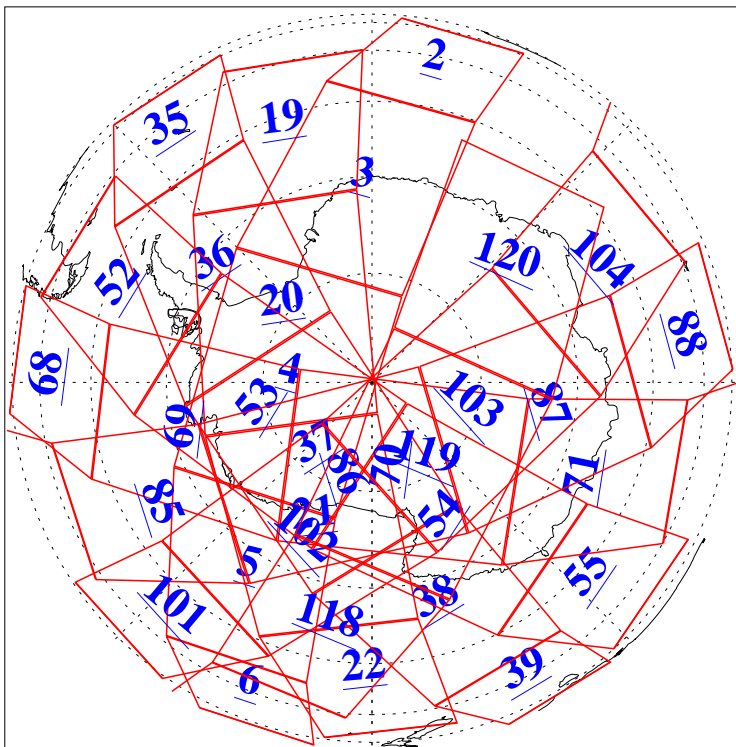

Legend: AMSU Available, HSB Available, AIRS Available