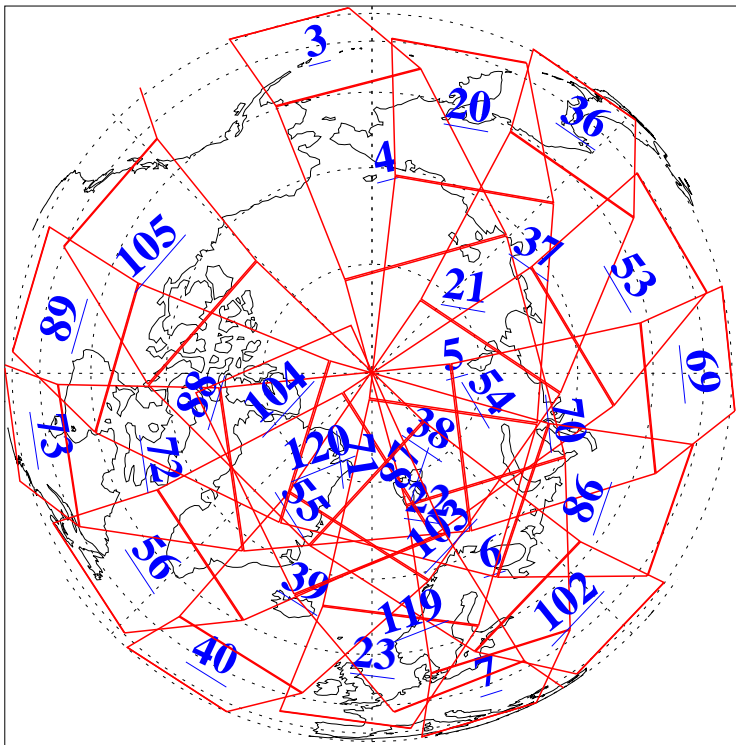

L1B Availability  
AMSU Granules: 240  
HSB Granules: 0  
AIRS Granules: 240

16 Sep 2011  
DoY 259  
Aqua Day 3422  
Granules: 1 to 120

Granules: 121 to 240

Legend: AMSU Available, HSB Available, AIRS Available

L1B Availability  
AMSU Granules: 240  
HSB Granules: 0  
AIRS Granules: 240

16 Sep 2011  
DoY 259  
Aqua Day 3422  
Ascending Granules

Descending Granules

Legend: AMSU Available, HSB Available, AIRS Available

L1B Availability  
 AMSU Granules: 240  
 HSB Granules: 0  
 AIRS Granules: 240

16 Sep 2011  
 DoY 259  
 Aqua Day 3422

Northern Hemisphere Granules

Southern Hemisphere Granules

Legend: AMSU Available, HSB Available, AIRS Available