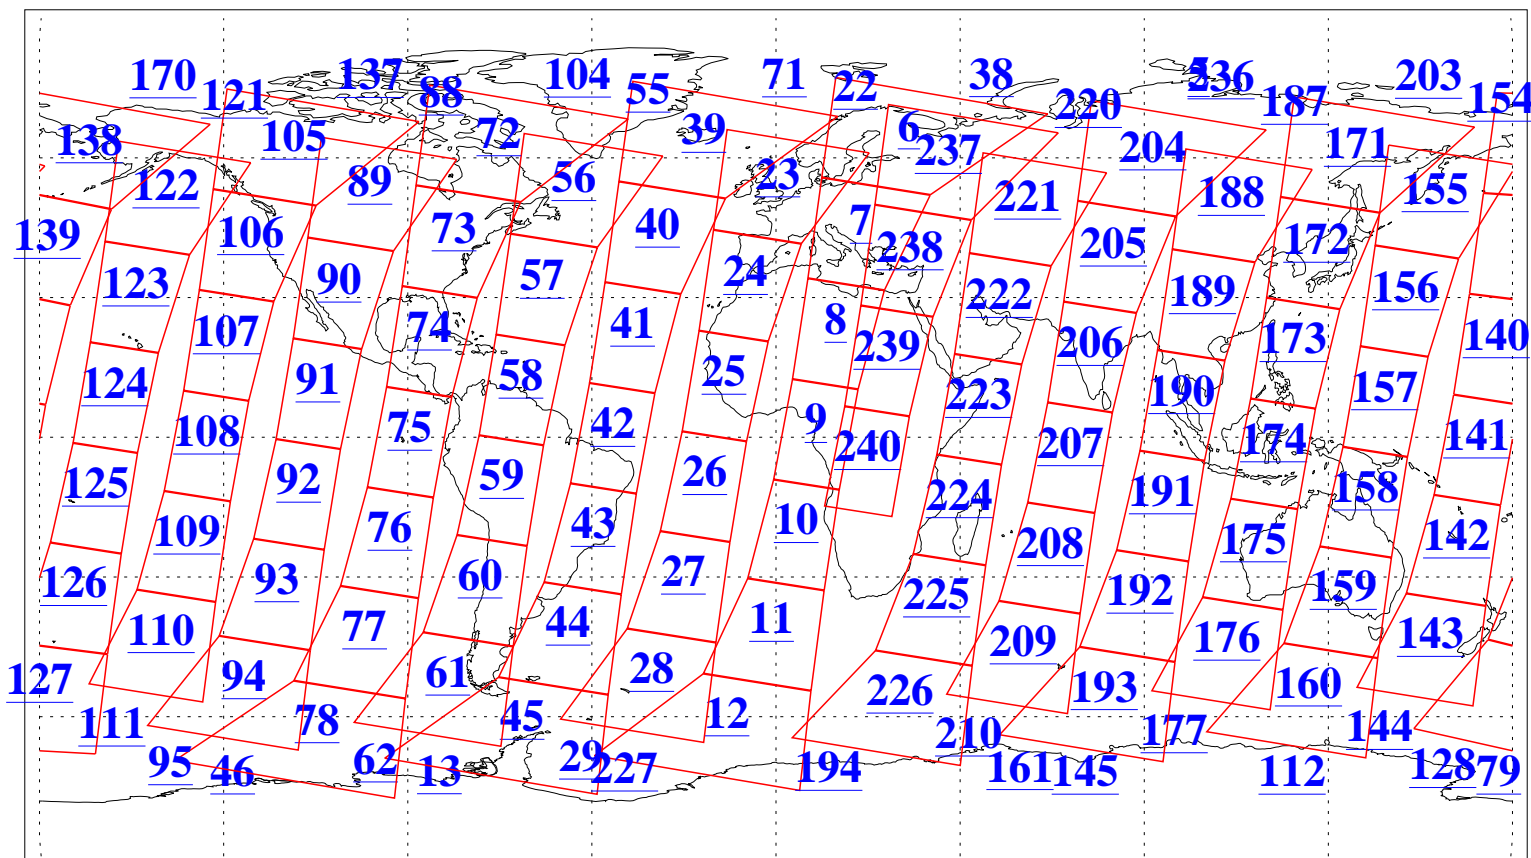

L1B Availability  
AMSU Granules: 240  
HSB Granules: 0  
AIRS Granules: 240

16 Sep 2011  
DoY 259  
Aqua Day 3422  
Granules: 1 to 120

Granules: 121 to 240

Legend: AMSU Available, HSB Available, AIRS Available

L1B Availability  
AMSU Granules: 240  
HSB Granules: 0  
AIRS Granules: 240

16 Sep 2011  
DoY 259  
Aqua Day 3422  
Ascending Granules

Descending Granules

Legend: AMSU Available, HSB Available, AIRS Available

L1B Availability  
 AMSU Granules: 240  
 HSB Granules: 0  
 AIRS Granules: 240

16 Sep 2011  
 DoY 259  
 Aqua Day 3422

Northern Hemisphere Granules

Southern Hemisphere Granules

Legend: AMSU Available, HSB Available, AIRS Available