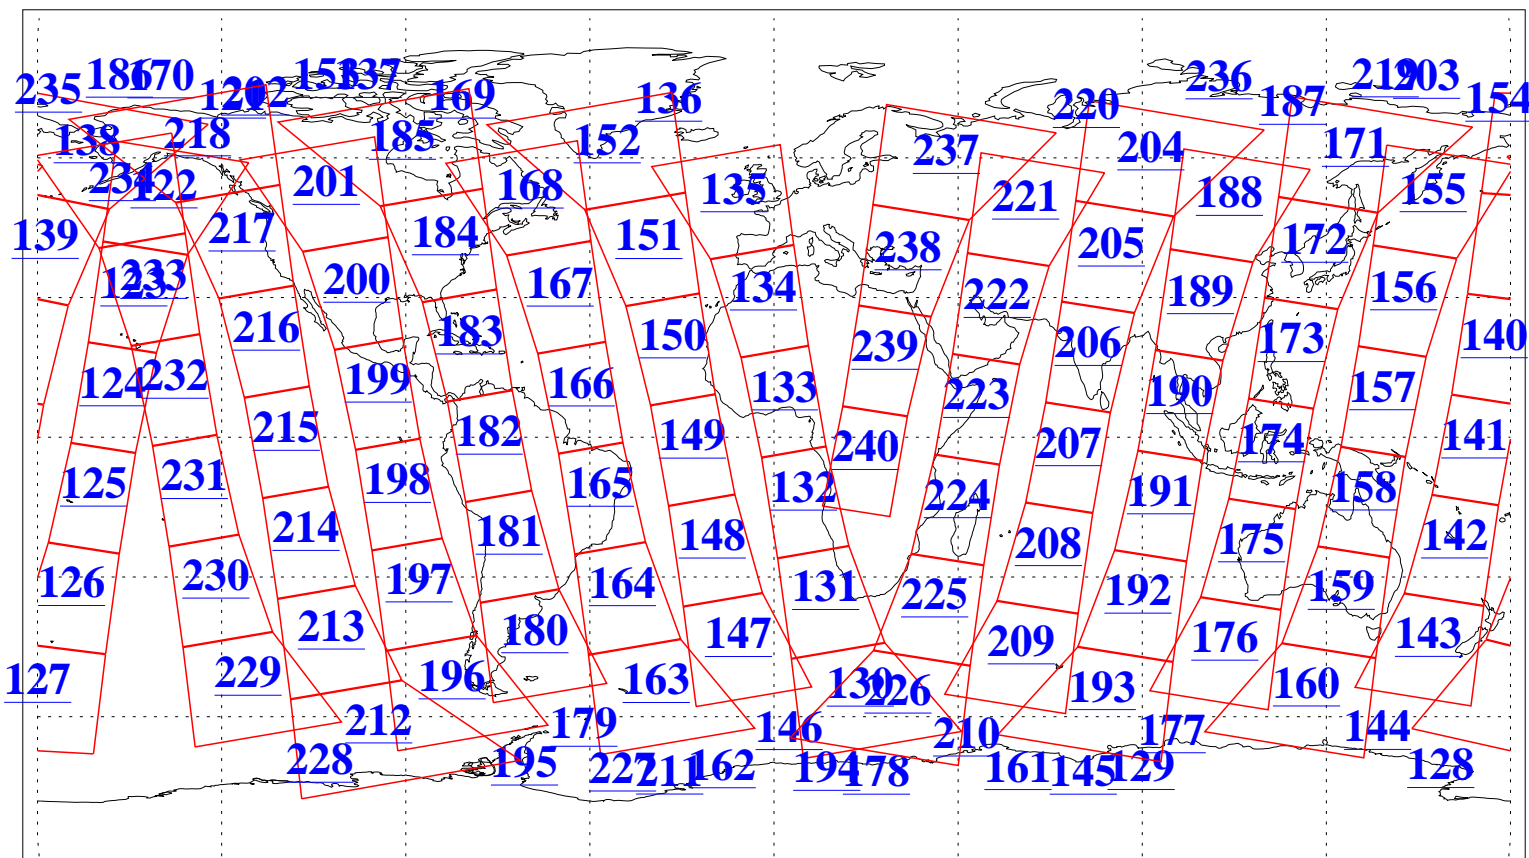

L1B Availability  
AMSU Granules: 240  
HSB Granules: 0  
AIRS Granules: 240

16 Sep 2011  
DoY 259  
Aqua Day 3422  
Granules: 1 to 120

Granules: 121 to 240

Legend: AMSU Available, HSB Available, AIRS Available

L1B Availability  
AMSU Granules: 240  
HSB Granules: 0  
AIRS Granules: 240

16 Sep 2011  
DoY 259  
Aqua Day 3422  
Ascending Granules

Descending Granules

Legend: AMSU Available, HSB Available, AIRS Available

L1B Availability  
 AMSU Granules: 240  
 HSB Granules: 0  
 AIRS Granules: 240

16 Sep 2011  
 DoY 259  
 Aqua Day 3422

Northern Hemisphere Granules

Southern Hemisphere Granules

Legend: AMSU Available, HSB Available, AIRS Available