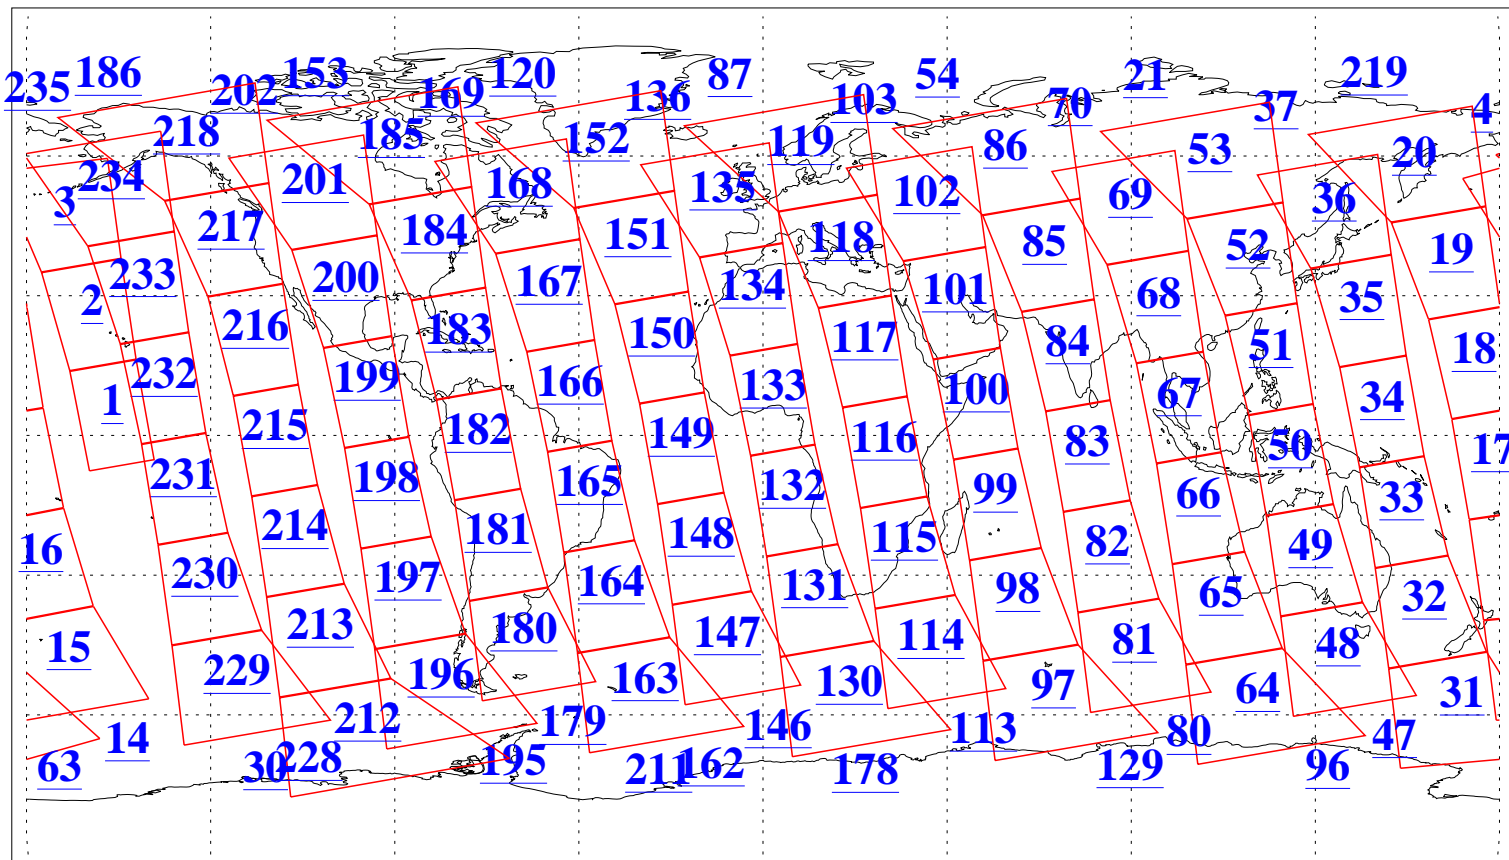

L1B Availability  
AMSU Granules: 240  
HSB Granules: 0  
AIRS Granules: 240

16 Sep 2011  
DoY 259  
Aqua Day 3422  
Granules: 1 to 120

Granules: 121 to 240

Legend: AMSU Available, HSB Available, AIRS Available

L1B Availability  
AMSU Granules: 240  
HSB Granules: 0  
AIRS Granules: 240

16 Sep 2011  
DoY 259  
Aqua Day 3422  
Ascending Granules

Descending Granules

Legend: AMSU Available, HSB Available, AIRS Available

L1B Availability  
 AMSU Granules: 240  
 HSB Granules: 0  
 AIRS Granules: 240

16 Sep 2011  
 DoY 259  
 Aqua Day 3422

Northern Hemisphere Granules

Southern Hemisphere Granules

Legend: AMSU Available, HSB Available, AIRS Available