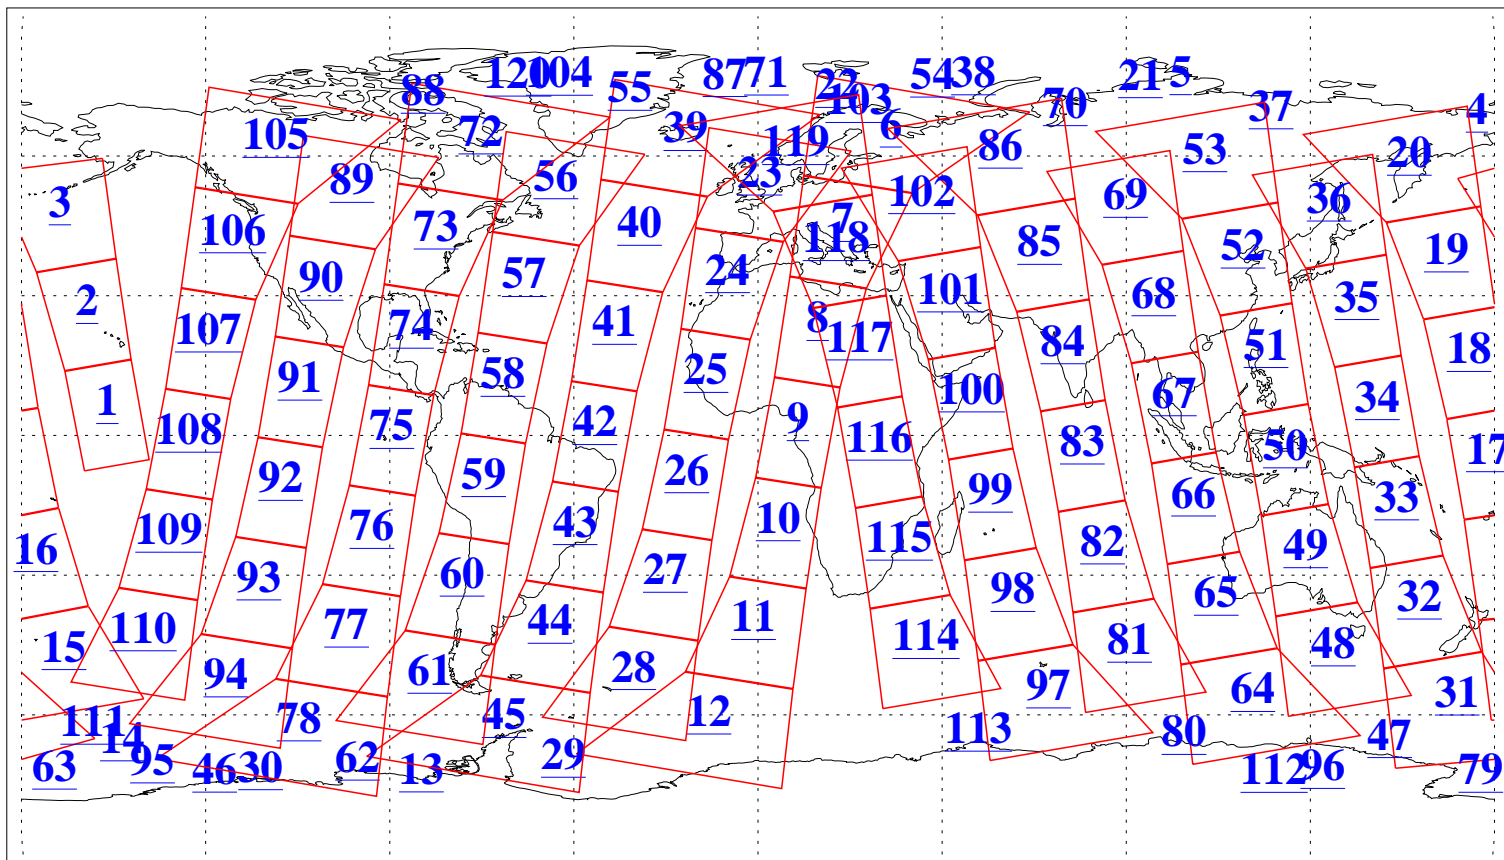

L1B Availability  
AMSU Granules: 240  
HSB Granules: 0  
AIRS Granules: 240

16 Sep 2011  
DoY 259  
Aqua Day 3422  
Granules: 1 to 120

Granules: 121 to 240

Legend: AMSU Available, HSB Available, AIRS Available

L1B Availability  
AMSU Granules: 240  
HSB Granules: 0  
AIRS Granules: 240

16 Sep 2011  
DoY 259  
Aqua Day 3422  
Ascending Granules

Descending Granules

Legend: AMSU Available, HSB Available, AIRS Available

L1B Availability  
 AMSU Granules: 240  
 HSB Granules: 0  
 AIRS Granules: 240

16 Sep 2011  
 DoY 259  
 Aqua Day 3422

Northern Hemisphere Granules

Southern Hemisphere Granules

Legend: AMSU Available, HSB Available, AIRS Available