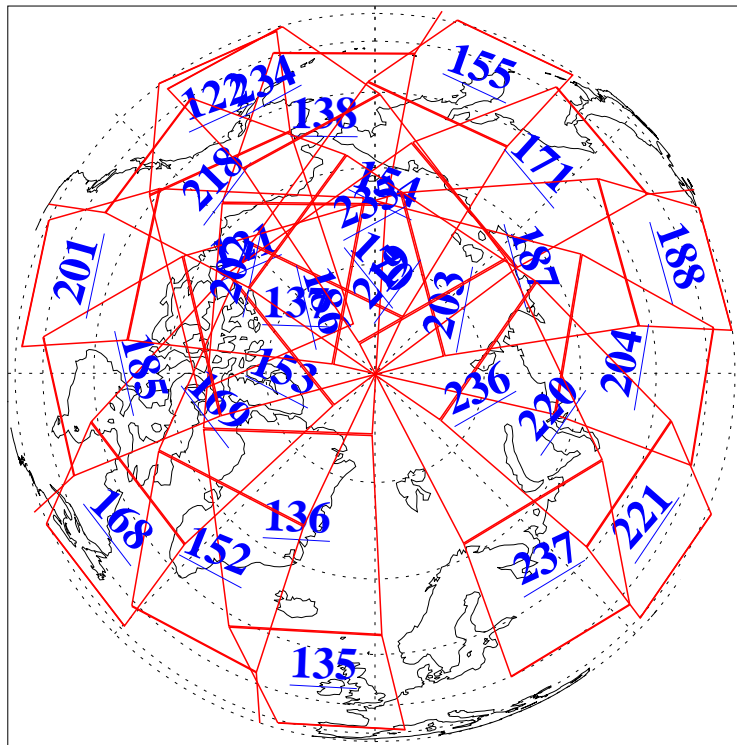

L1B Availability  
AMSU Granules: 240  
HSB Granules: 0  
AIRS Granules: 240

16 Sep 2011  
DoY 259  
Aqua Day 3422  
Granules: 1 to 120

Granules: 121 to 240

Legend: AMSU Available, HSB Available, AIRS Available

L1B Availability  
AMSU Granules: 240  
HSB Granules: 0  
AIRS Granules: 240

16 Sep 2011  
DoY 259  
Aqua Day 3422  
Ascending Granules

Descending Granules

Legend: AMSU Available, HSB Available, AIRS Available

L1B Availability  
 AMSU Granules: 240  
 HSB Granules: 0  
 AIRS Granules: 240

16 Sep 2011  
 DoY 259  
 Aqua Day 3422

Northern Hemisphere Granules

Southern Hemisphere Granules

Legend: AMSU Available, HSB Available, AIRS Available