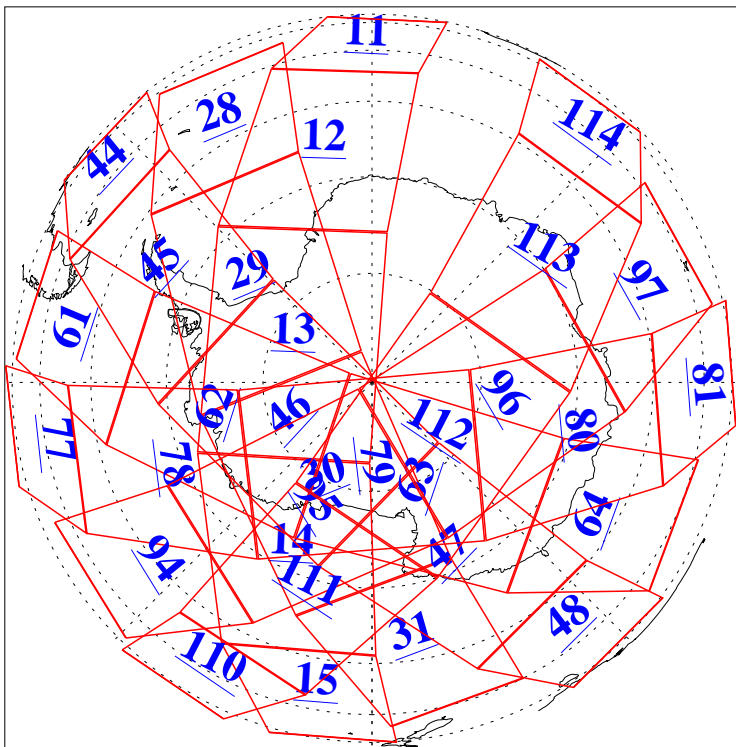

L1B Availability  
AMSU Granules: 240  
HSB Granules: 0  
AIRS Granules: 240

16 Sep 2011  
DoY 259  
Aqua Day 3422  
Granules: 1 to 120

Granules: 121 to 240

Legend: AMSU Available, HSB Available, AIRS Available

L1B Availability  
AMSU Granules: 240  
HSB Granules: 0  
AIRS Granules: 240

16 Sep 2011  
DoY 259  
Aqua Day 3422  
Ascending Granules

Descending Granules

Legend: AMSU Available, HSB Available, AIRS Available

L1B Availability  
 AMSU Granules: 240  
 HSB Granules: 0  
 AIRS Granules: 240

16 Sep 2011  
 DoY 259  
 Aqua Day 3422

Northern Hemisphere Granules

Southern Hemisphere Granules

Legend: AMSU Available, HSB Available, AIRS Available