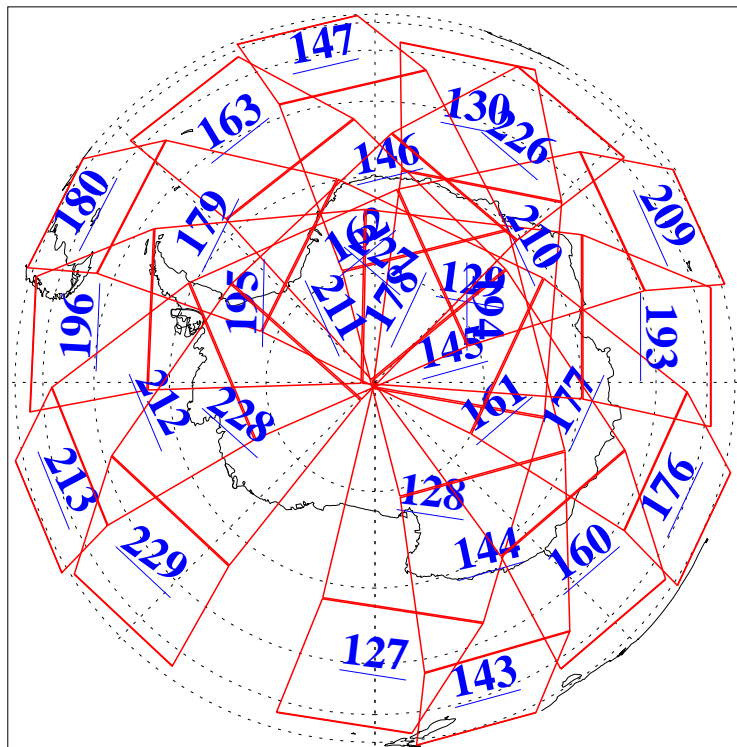

L1B Availability  
AMSU Granules: 240  
HSB Granules: 0  
AIRS Granules: 240

16 Sep 2011  
DoY 259  
Aqua Day 3422  
Ascending Granules

Descending Granules

Legend: AMSU Available, HSB Available, AIRS Available

L1B Availability  
 AMSU Granules: 240  
 HSB Granules: 0  
 AIRS Granules: 240

16 Sep 2011  
 DoY 259  
 Aqua Day 3422

Northern Hemisphere Granules

Southern Hemisphere Granules

Legend: AMSU Available, HSB Available, AIRS Available