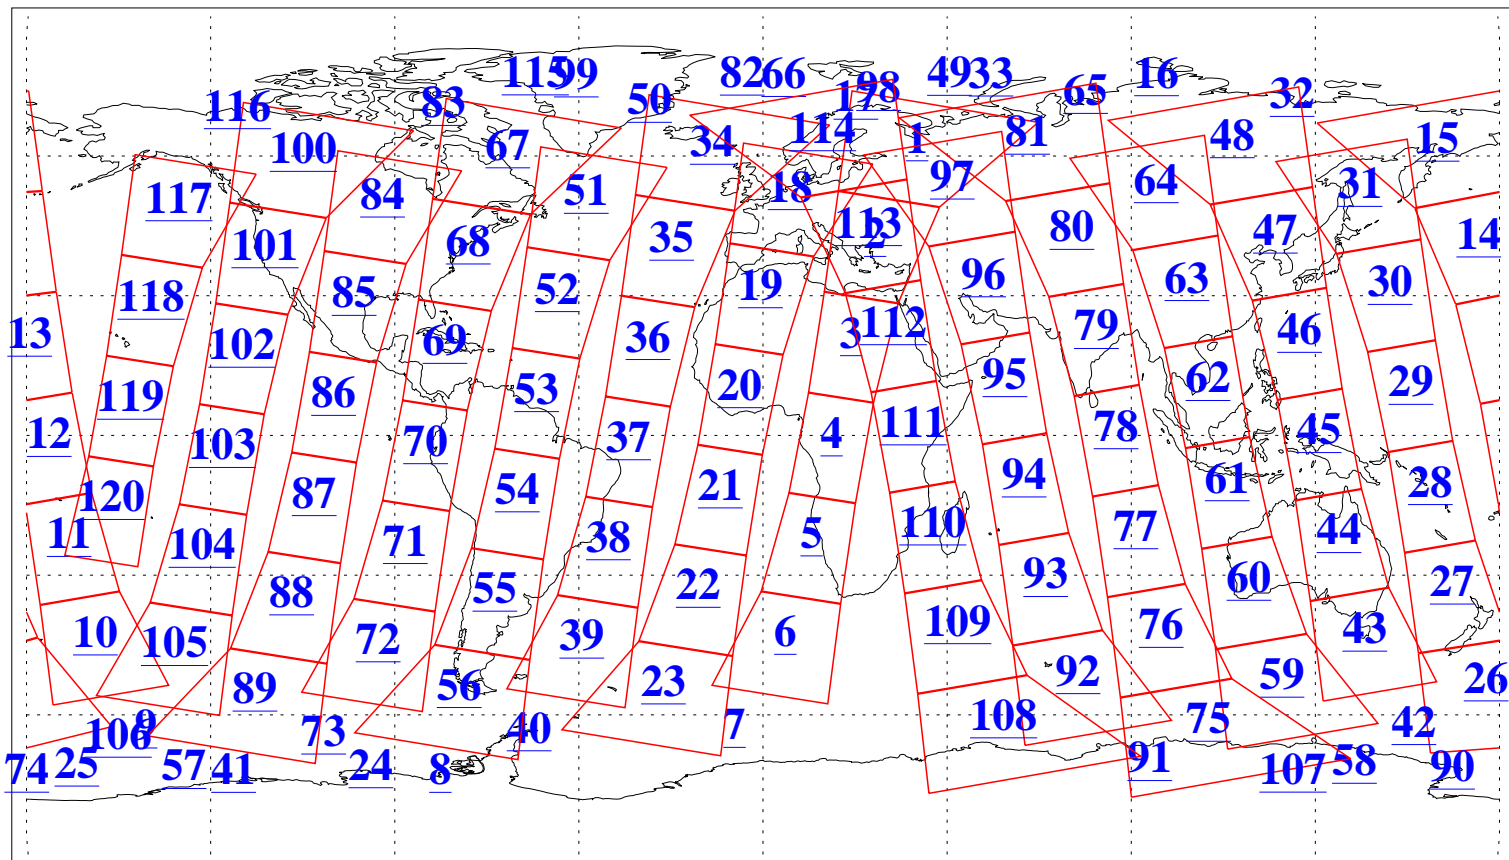

L1B Availability  
AMSU Granules: 240  
HSB Granules: 0  
AIRS Granules: 240

13 Sep 2011  
DoY 256  
Aqua Day 3419  
Granules: 1 to 120

Granules: 121 to 240

Legend: AMSU Available, HSB Available, AIRS Available

L1B Availability  
AMSU Granules: 240  
HSB Granules: 0  
AIRS Granules: 240

13 Sep 2011  
DoY 256  
Aqua Day 3419

Ascending Granules

Descending Granules

Legend: AMSU Available, HSB Available, AIRS Available

L1B Availability  
 AMSU Granules: 240  
 HSB Granules: 0  
 AIRS Granules: 240

13 Sep 2011  
 DoY 256  
 Aqua Day 3419

Northern Hemisphere Granules

Southern Hemisphere Granules

Legend: AMSU Available, HSB Available, AIRS Available