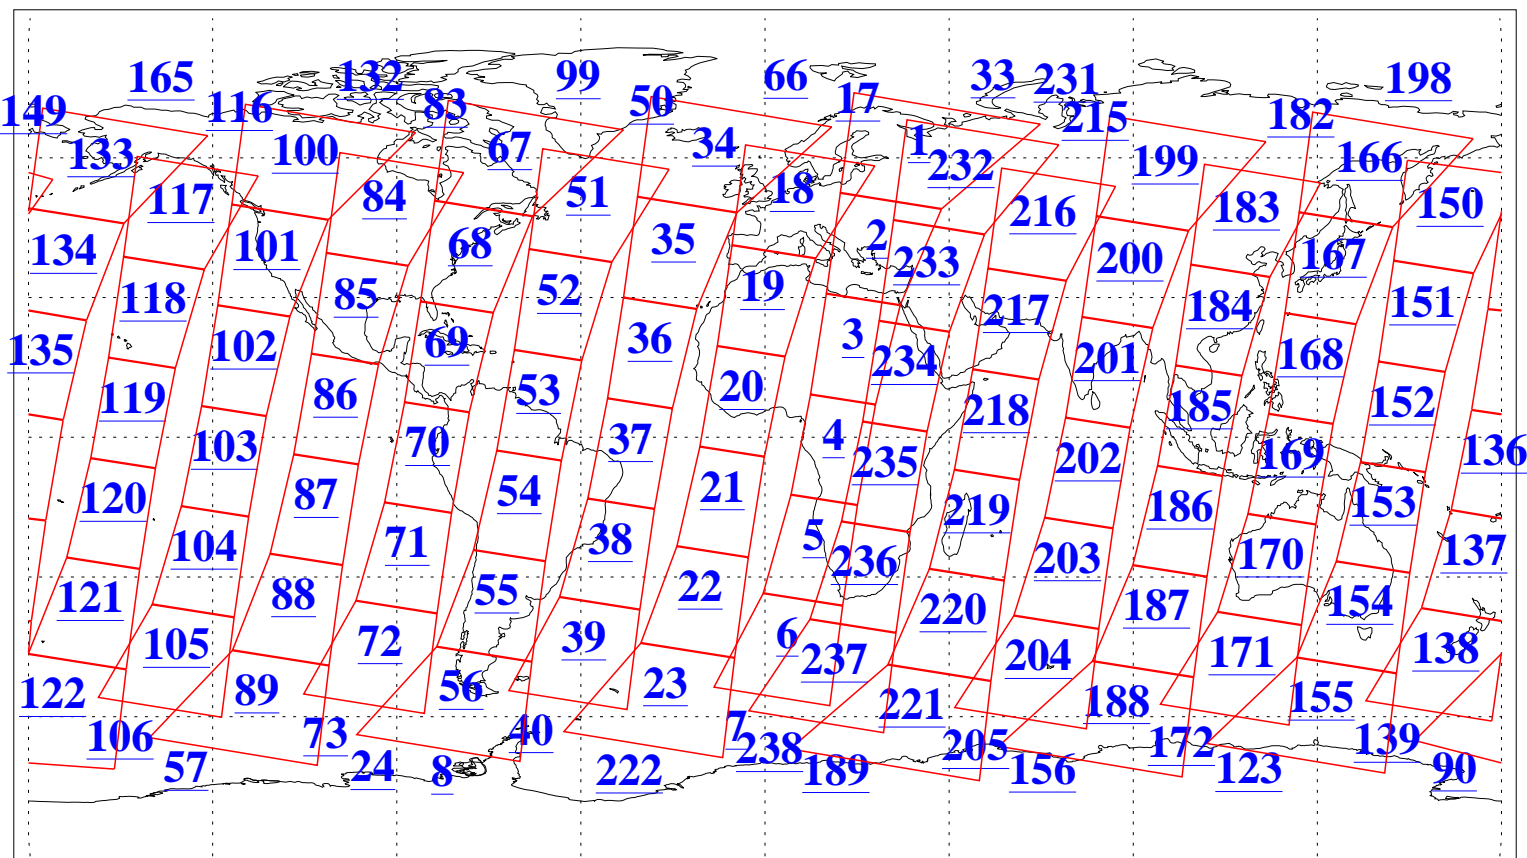

L1B Availability  
AMSU Granules: 240  
HSB Granules: 0  
AIRS Granules: 240

13 Sep 2011  
DoY 256  
Aqua Day 3419  
Granules: 1 to 120

Granules: 121 to 240

Legend: AMSU Available, HSB Available, AIRS Available

L1B Availability  
AMSU Granules: 240  
HSB Granules: 0  
AIRS Granules: 240

13 Sep 2011  
DoY 256  
Aqua Day 3419

Ascending Granules

Descending Granules

Legend: AMSU Available, HSB Available, AIRS Available

L1B Availability  
 AMSU Granules: 240  
 HSB Granules: 0  
 AIRS Granules: 240

13 Sep 2011  
 DoY 256  
 Aqua Day 3419

Northern Hemisphere Granules

Southern Hemisphere Granules

Legend: AMSU Available, HSB Available, AIRS Available