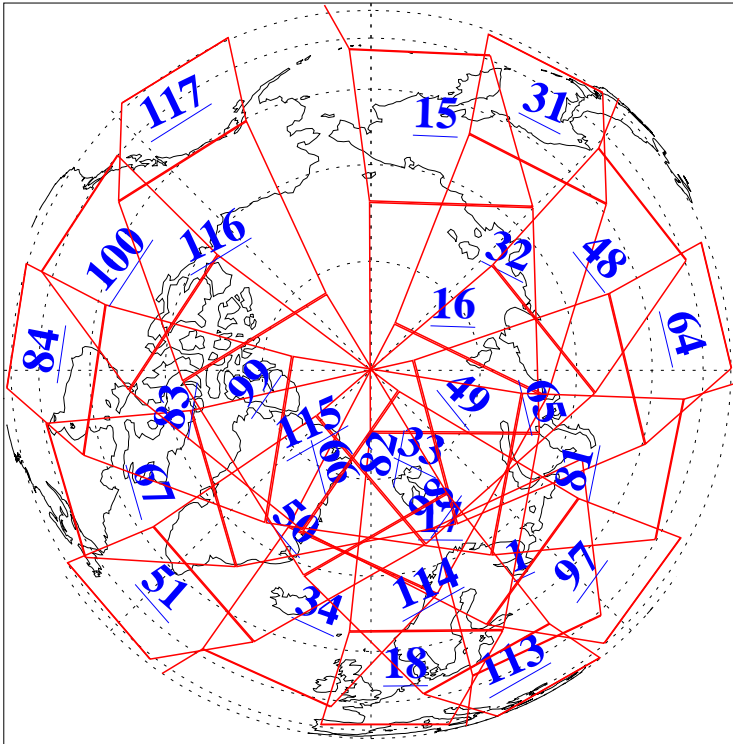

L1B Availability  
AMSU Granules: 240  
HSB Granules: 0  
AIRS Granules: 240

13 Sep 2011  
DoY 256  
Aqua Day 3419  
Granules: 1 to 120

Granules: 121 to 240

Legend: AMSU Available, HSB Available, AIRS Available

L1B Availability  
AMSU Granules: 240  
HSB Granules: 0  
AIRS Granules: 240

13 Sep 2011  
DoY 256  
Aqua Day 3419

Ascending Granules

Descending Granules

Legend: AMSU Available, HSB Available, AIRS Available

L1B Availability  
 AMSU Granules: 240  
 HSB Granules: 0  
 AIRS Granules: 240

13 Sep 2011  
 DoY 256  
 Aqua Day 3419

Northern Hemisphere Granules

Southern Hemisphere Granules

Legend: AMSU Available, HSB Available, AIRS Available