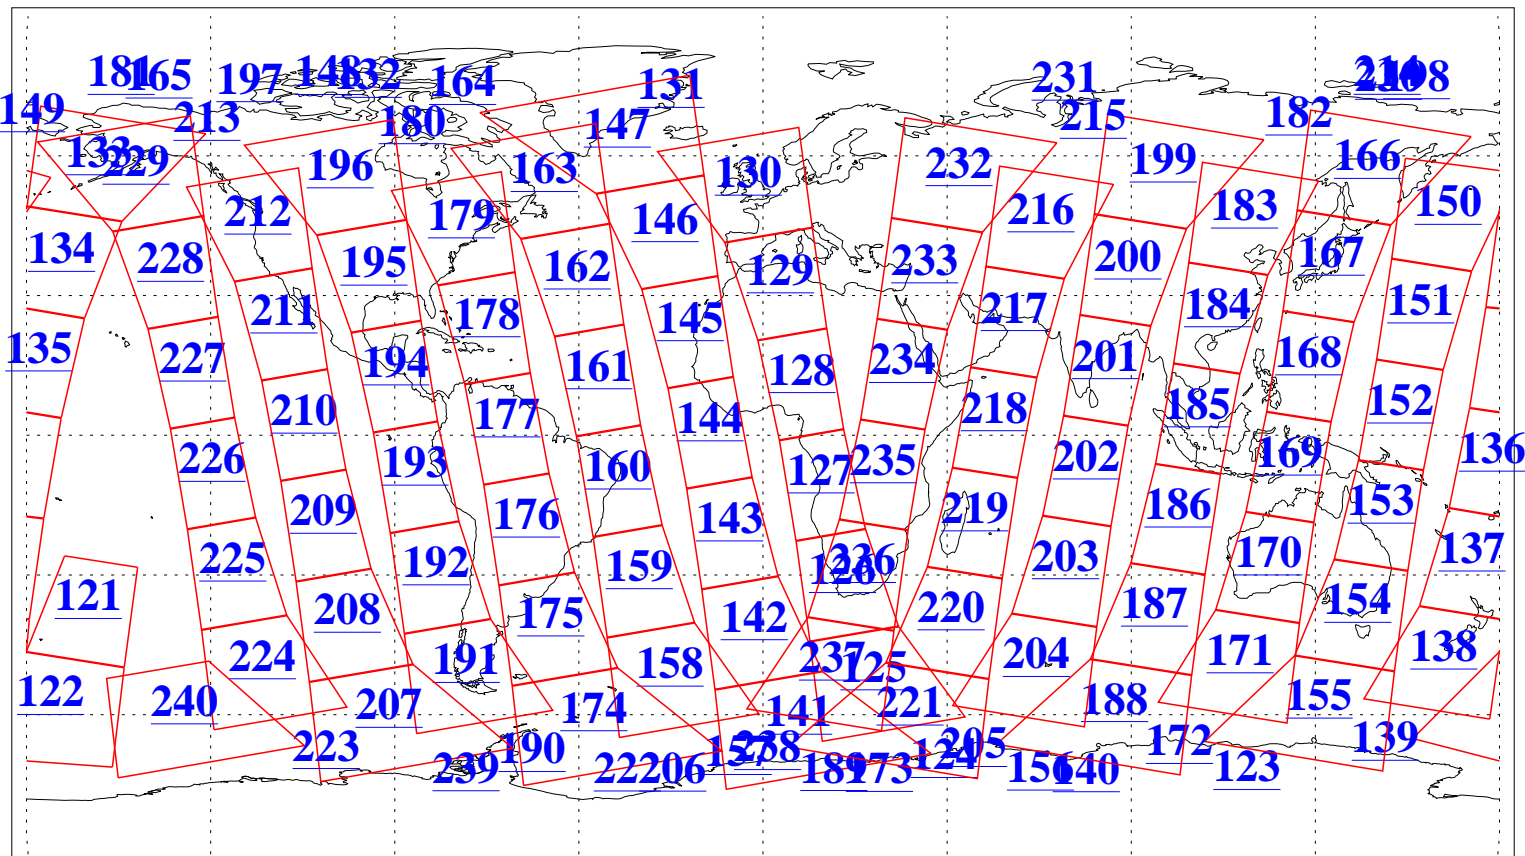

L1B Availability  
AMSU Granules: 240  
HSB Granules: 0  
AIRS Granules: 240

13 Sep 2011  
DoY 256  
Aqua Day 3419  
Granules: 1 to 120

Granules: 121 to 240

Legend: AMSU Available, HSB Available, AIRS Available

L1B Availability  
AMSU Granules: 240  
HSB Granules: 0  
AIRS Granules: 240

13 Sep 2011  
DoY 256  
Aqua Day 3419

Ascending Granules

Descending Granules

Legend: AMSU Available, HSB Available, AIRS Available

L1B Availability  
 AMSU Granules: 240  
 HSB Granules: 0  
 AIRS Granules: 240

13 Sep 2011  
 DoY 256  
 Aqua Day 3419

Northern Hemisphere Granules

Southern Hemisphere Granules

Legend: AMSU Available, HSB Available, AIRS Available