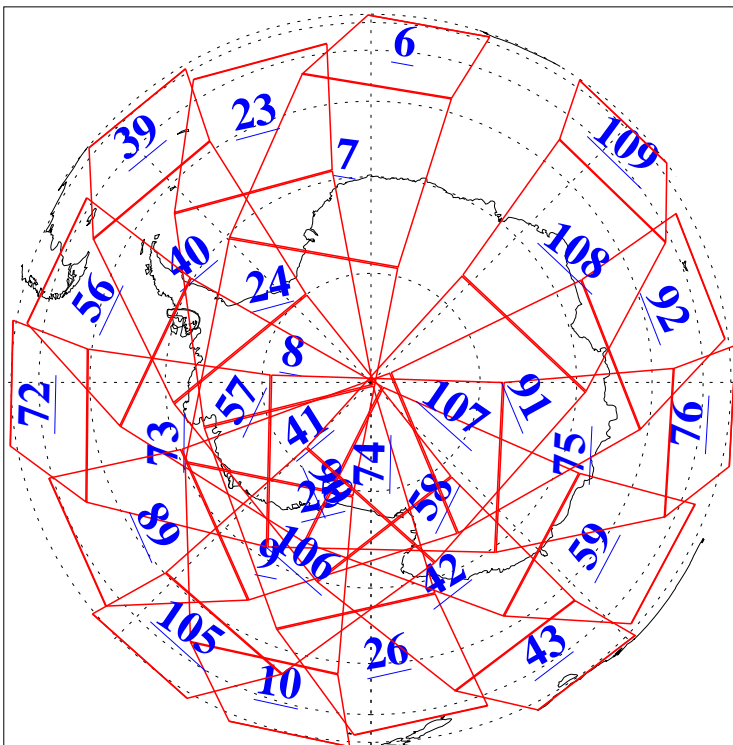

L1B Availability  
AMSU Granules: 240  
HSB Granules: 0  
AIRS Granules: 240

13 Sep 2011  
DoY 256  
Aqua Day 3419  
Granules: 1 to 120

Granules: 121 to 240

Legend: AMSU Available, HSB Available, AIRS Available

L1B Availability  
AMSU Granules: 240  
HSB Granules: 0  
AIRS Granules: 240

13 Sep 2011  
DoY 256  
Aqua Day 3419

Ascending Granules

Descending Granules

Legend: AMSU Available, HSB Available, AIRS Available

L1B Availability  
 AMSU Granules: 240  
 HSB Granules: 0  
 AIRS Granules: 240

13 Sep 2011  
 DoY 256  
 Aqua Day 3419

Northern Hemisphere Granules

Southern Hemisphere Granules

Legend: AMSU Available, HSB Available, AIRS Available