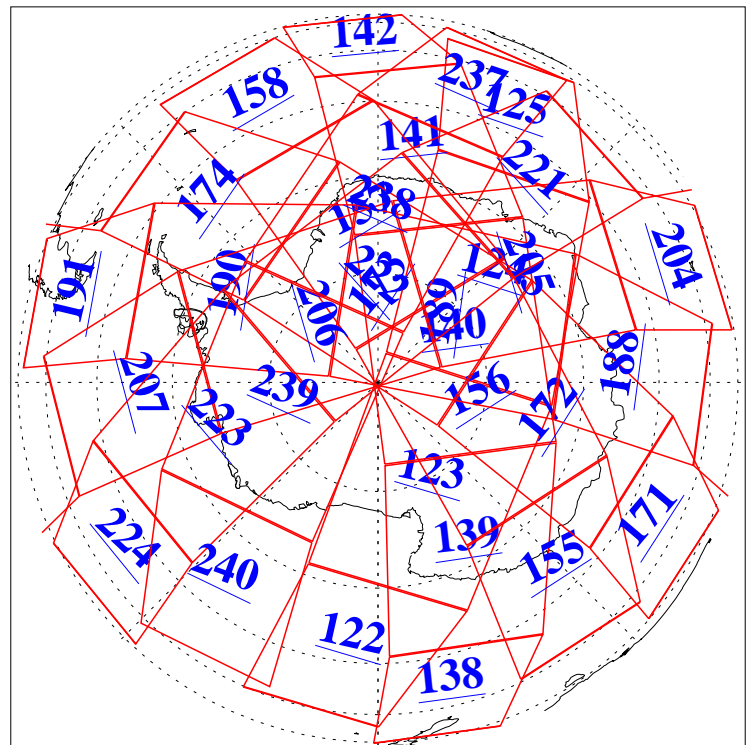

L1B Availability  
AMSU Granules: 240  
HSB Granules: 0  
AIRS Granules: 240

13 Sep 2011  
DoY 256  
Aqua Day 3419  
Granules: 1 to 120

Granules: 121 to 240

Legend: AMSU Available, HSB Available, AIRS Available

L1B Availability  
AMSU Granules: 240  
HSB Granules: 0  
AIRS Granules: 240

13 Sep 2011  
DoY 256  
Aqua Day 3419

Ascending Granules

Descending Granules

Legend: AMSU Available, HSB Available, AIRS Available

L1B Availability  
 AMSU Granules: 240  
 HSB Granules: 0  
 AIRS Granules: 240

13 Sep 2011  
 DoY 256  
 Aqua Day 3419

Northern Hemisphere Granules

Southern Hemisphere Granules

Legend: AMSU Available, HSB Available, AIRS Available