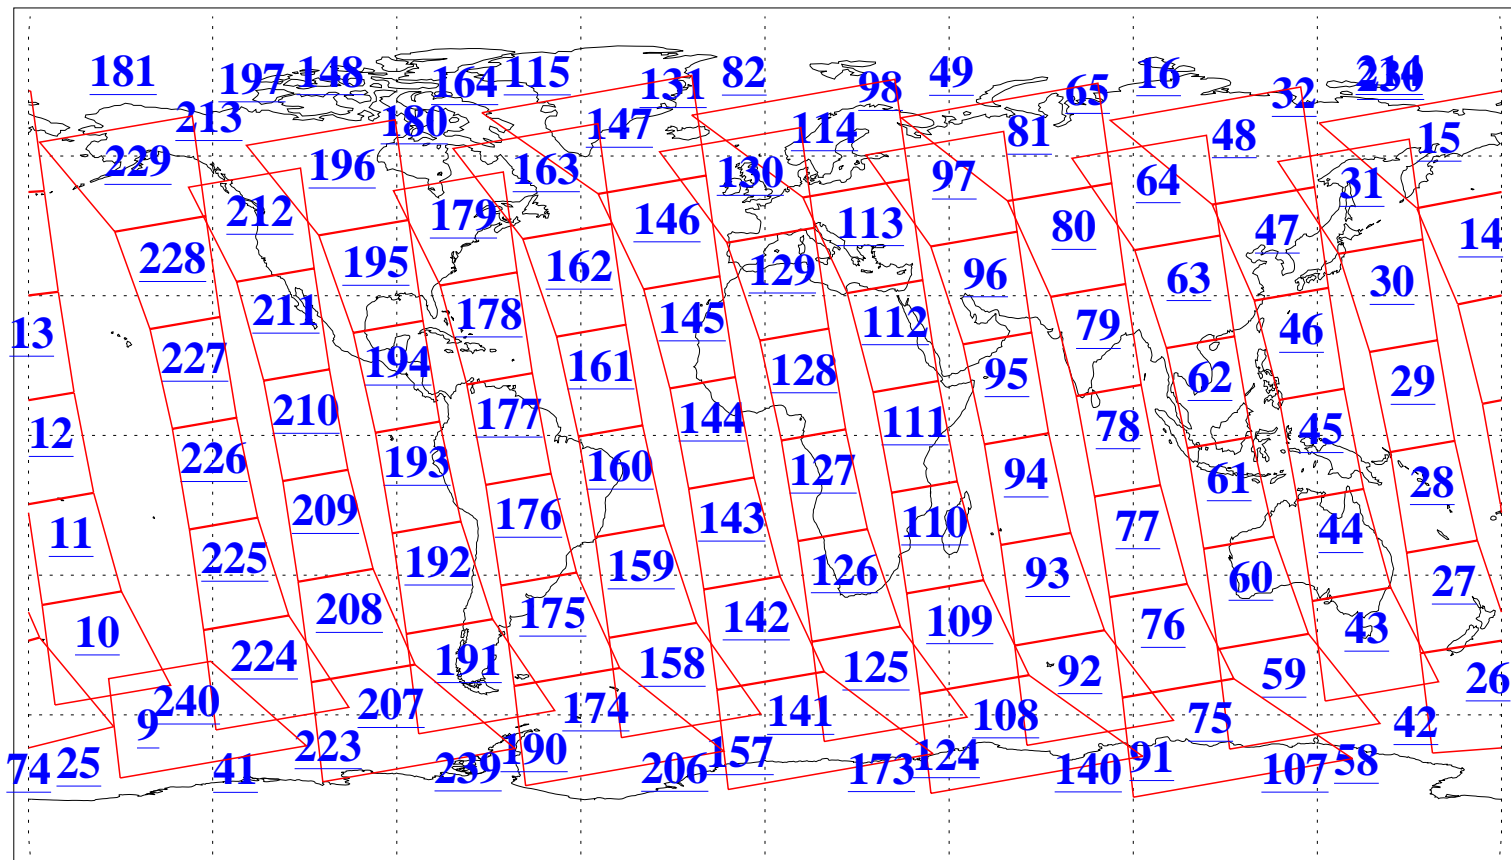

L1B Availability  
AMSU Granules: 240  
HSB Granules: 0  
AIRS Granules: 240

13 Sep 2011  
DoY 256  
Aqua Day 3419  
Granules: 1 to 120

Granules: 121 to 240

Legend: AMSU Available, HSB Available, AIRS Available

L1B Availability  
AMSU Granules: 240  
HSB Granules: 0  
AIRS Granules: 240

13 Sep 2011  
DoY 256  
Aqua Day 3419

Ascending Granules

Descending Granules

Legend: AMSU Available, HSB Available, AIRS Available

L1B Availability  
 AMSU Granules: 240  
 HSB Granules: 0  
 AIRS Granules: 240

13 Sep 2011  
 DoY 256  
 Aqua Day 3419

Northern Hemisphere Granules

Southern Hemisphere Granules

Legend: AMSU Available, HSB Available, AIRS Available