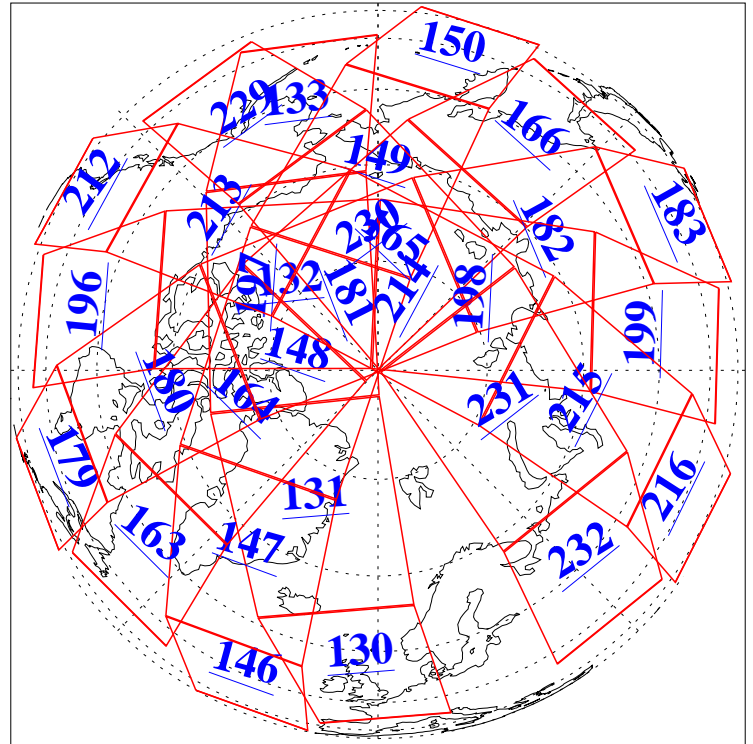

L1B Availability  
AMSU Granules: 240  
HSB Granules: 0  
AIRS Granules: 240

13 Sep 2011  
DoY 256  
Aqua Day 3419

Ascending Granules

Descending Granules

Legend: AMSU Available, HSB Available, AIRS Available

L1B Availability  
 AMSU Granules: 240  
 HSB Granules: 0  
 AIRS Granules: 240

13 Sep 2011  
 DoY 256  
 Aqua Day 3419

Northern Hemisphere Granules

Southern Hemisphere Granules

Legend: AMSU Available, HSB Available, AIRS Available