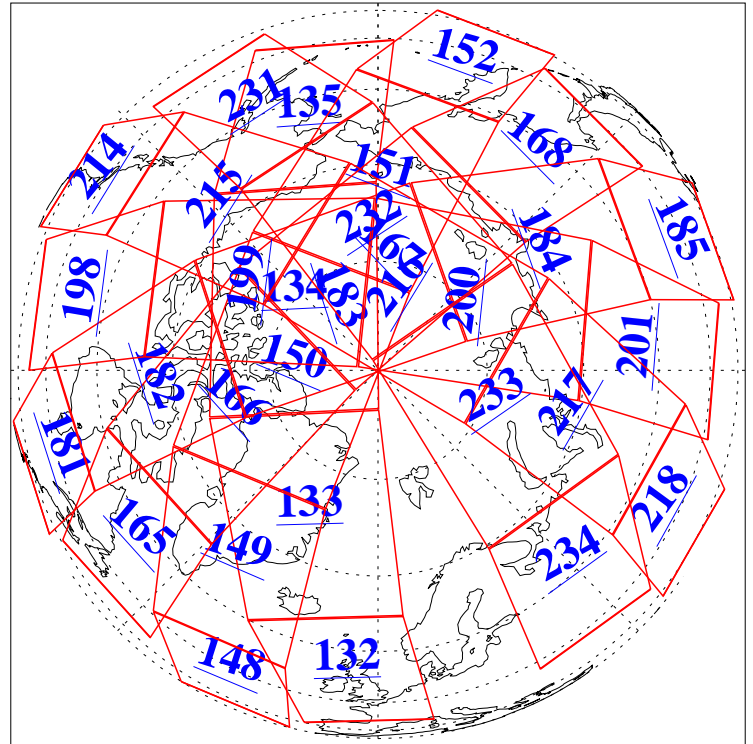

11 Sep 2011
DoY 254
Aqua Day 3417

Ascending Granules

Descending Granules

Legend: AMSU Available, HSB Available, AIRS Available

L1B Availability
 AMSU Granules: 240
 HSB Granules: 0
 AIRS Granules: 240

11 Sep 2011
 DoY 254
 Aqua Day 3417

Northern Hemisphere Granules

Southern Hemisphere Granules

Legend: AMSU Available, HSB Available, AIRS Available