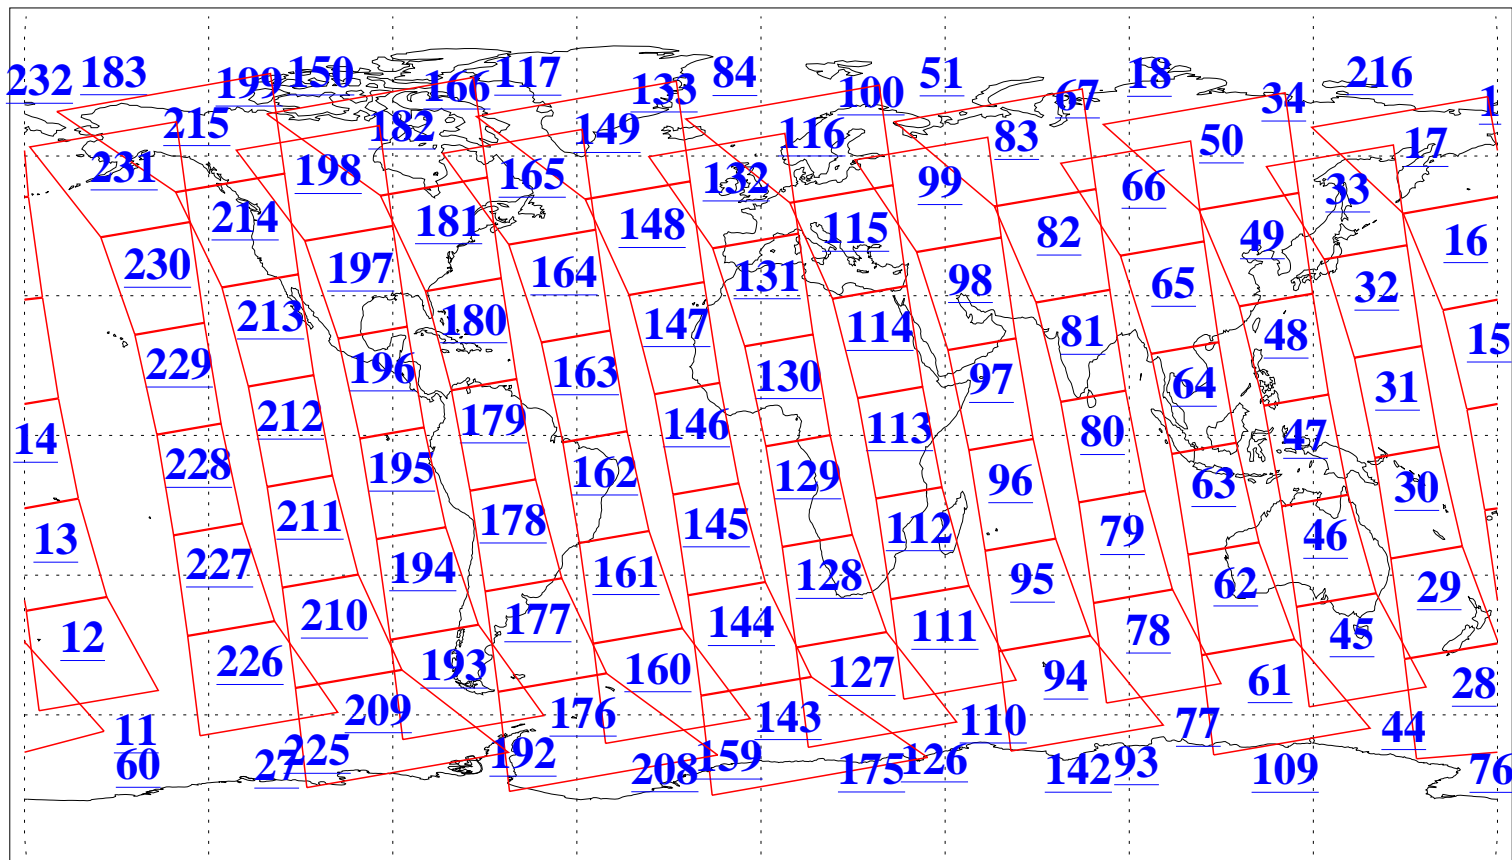

L1B Availability
AMSU Granules: 240
HSB Granules: 0
AIRS Granules: 240

11 Sep 2011
DoY 254
Aqua Day 3417
Granules: 1 to 120

Granules: 121 to 240

Legend: AMSU Available, HSB Available, AIRS Available

L1B Availability
AMSU Granules: 240
HSB Granules: 0
AIRS Granules: 240

11 Sep 2011
DoY 254
Aqua Day 3417

Ascending Granules

Descending Granules

Legend: AMSU Available, HSB Available, AIRS Available

L1B Availability
 AMSU Granules: 240
 HSB Granules: 0
 AIRS Granules: 240

11 Sep 2011
 DoY 254
 Aqua Day 3417

Northern Hemisphere Granules

Southern Hemisphere Granules

Legend: AMSU Available, HSB Available, AIRS Available