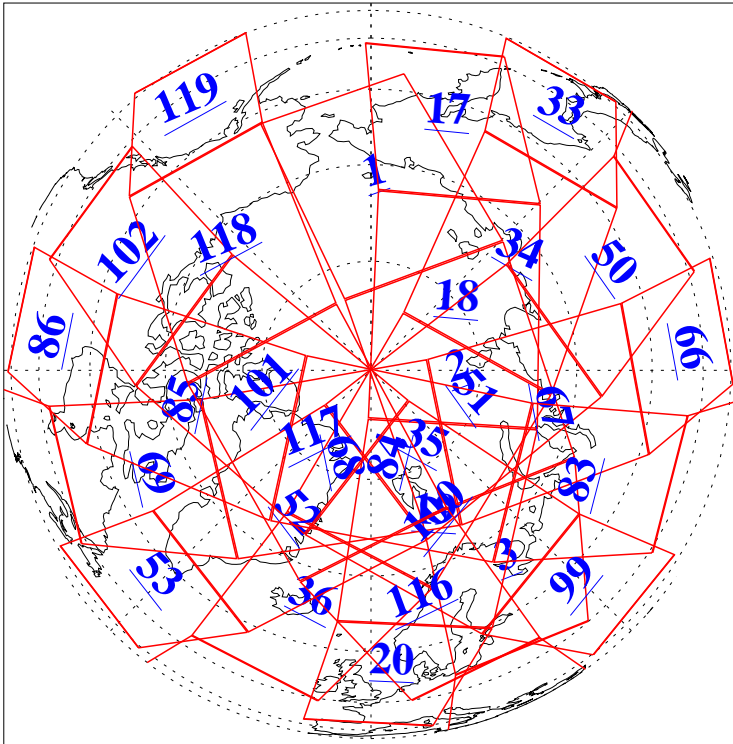

L1B Availability
AMSU Granules: 240
HSB Granules: 0
AIRS Granules: 240

11 Sep 2011
DoY 254
Aqua Day 3417
Granules: 1 to 120

Granules: 121 to 240

Legend: AMSU Available, HSB Available, AIRS Available

L1B Availability
AMSU Granules: 240
HSB Granules: 0
AIRS Granules: 240

11 Sep 2011
DoY 254
Aqua Day 3417

Ascending Granules

Descending Granules

Legend: AMSU Available, HSB Available, AIRS Available

L1B Availability
 AMSU Granules: 240
 HSB Granules: 0
 AIRS Granules: 240

11 Sep 2011
 DoY 254
 Aqua Day 3417

Northern Hemisphere Granules

Southern Hemisphere Granules

Legend: AMSU Available, HSB Available, AIRS Available