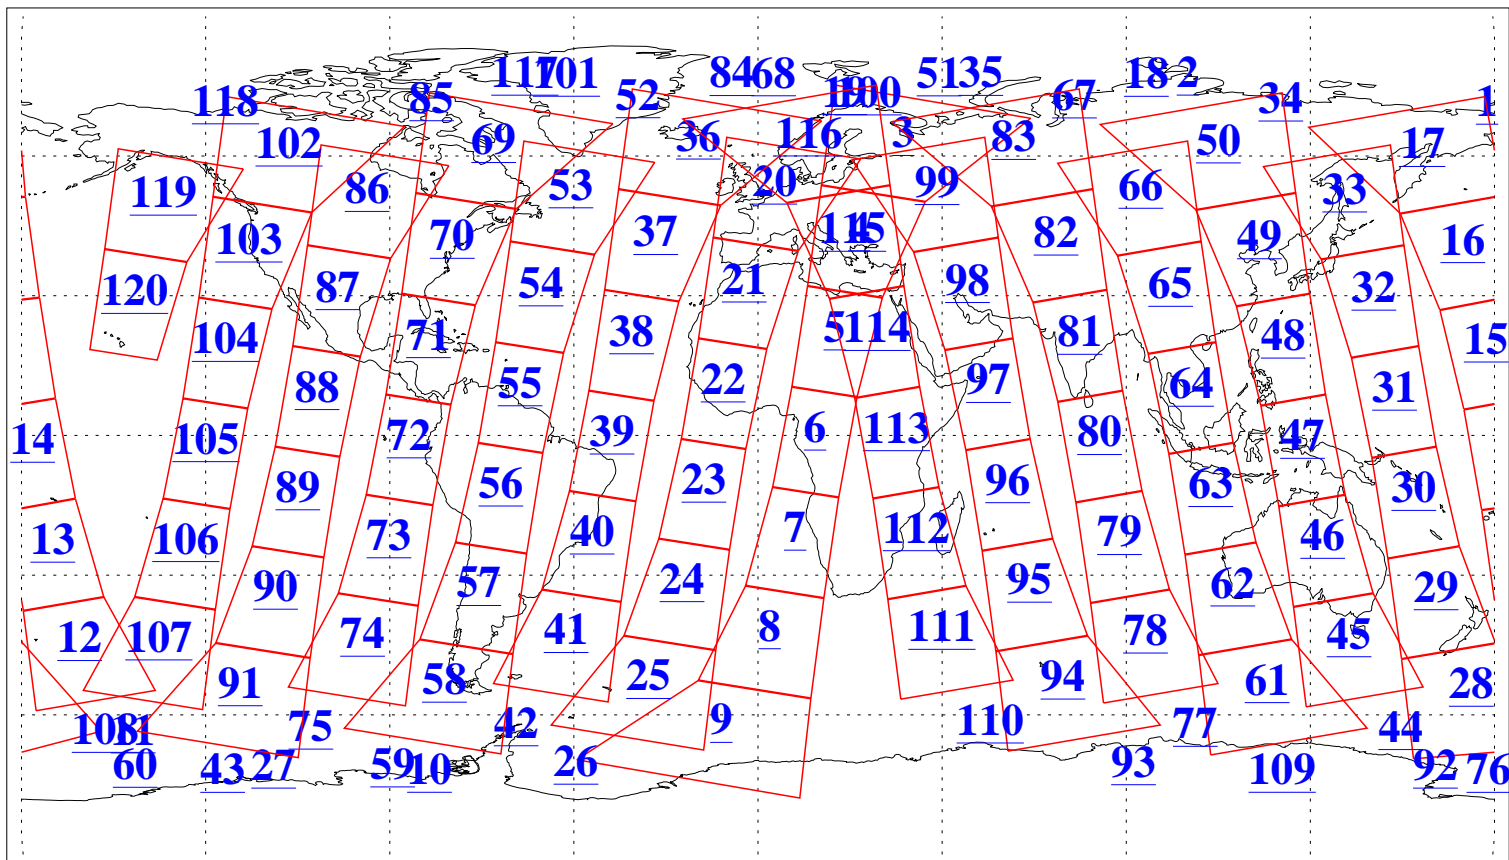

L1B Availability
AMSU Granules: 240
HSB Granules: 0
AIRS Granules: 240

11 Sep 2011
DoY 254
Aqua Day 3417
Granules: 1 to 120

Granules: 121 to 240

Legend: AMSU Available, HSB Available, AIRS Available

L1B Availability
AMSU Granules: 240
HSB Granules: 0
AIRS Granules: 240

11 Sep 2011
DoY 254
Aqua Day 3417

Ascending Granules

Descending Granules

Legend: AMSU Available, HSB Available, AIRS Available

L1B Availability
 AMSU Granules: 240
 HSB Granules: 0
 AIRS Granules: 240

11 Sep 2011
 DoY 254
 Aqua Day 3417

Northern Hemisphere Granules

Southern Hemisphere Granules

Legend: AMSU Available, HSB Available, AIRS Available