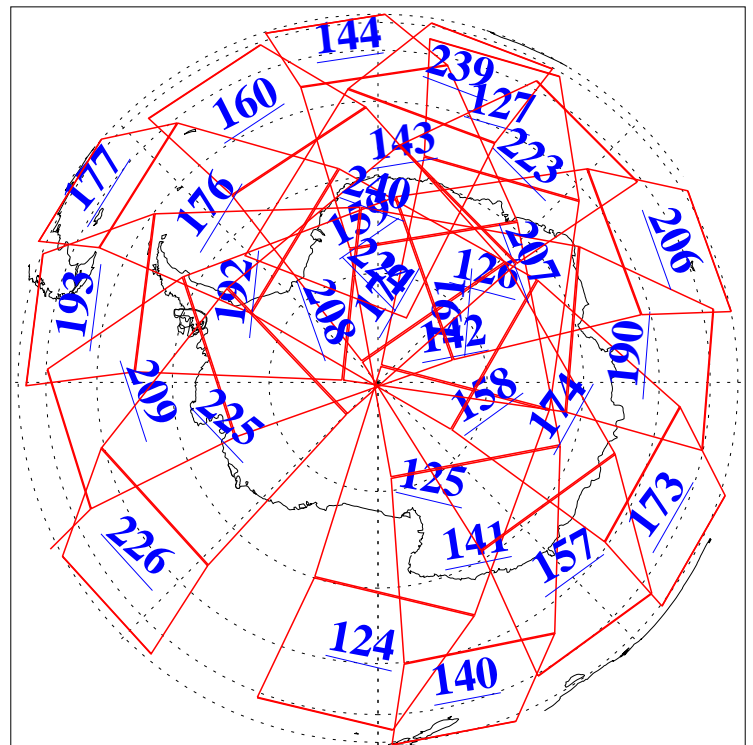

L1B Availability
AMSU Granules: 240
HSB Granules: 0
AIRS Granules: 240

11 Sep 2011
DoY 254
Aqua Day 3417
Granules: 1 to 120

Granules: 121 to 240

Legend: AMSU Available, HSB Available, AIRS Available

L1B Availability
AMSU Granules: 240
HSB Granules: 0
AIRS Granules: 240

11 Sep 2011
DoY 254
Aqua Day 3417

Ascending Granules

Descending Granules

Legend: AMSU Available, HSB Available, AIRS Available

L1B Availability
 AMSU Granules: 240
 HSB Granules: 0
 AIRS Granules: 240

11 Sep 2011
 DoY 254
 Aqua Day 3417

Northern Hemisphere Granules

Southern Hemisphere Granules

Legend: AMSU Available, HSB Available, AIRS Available