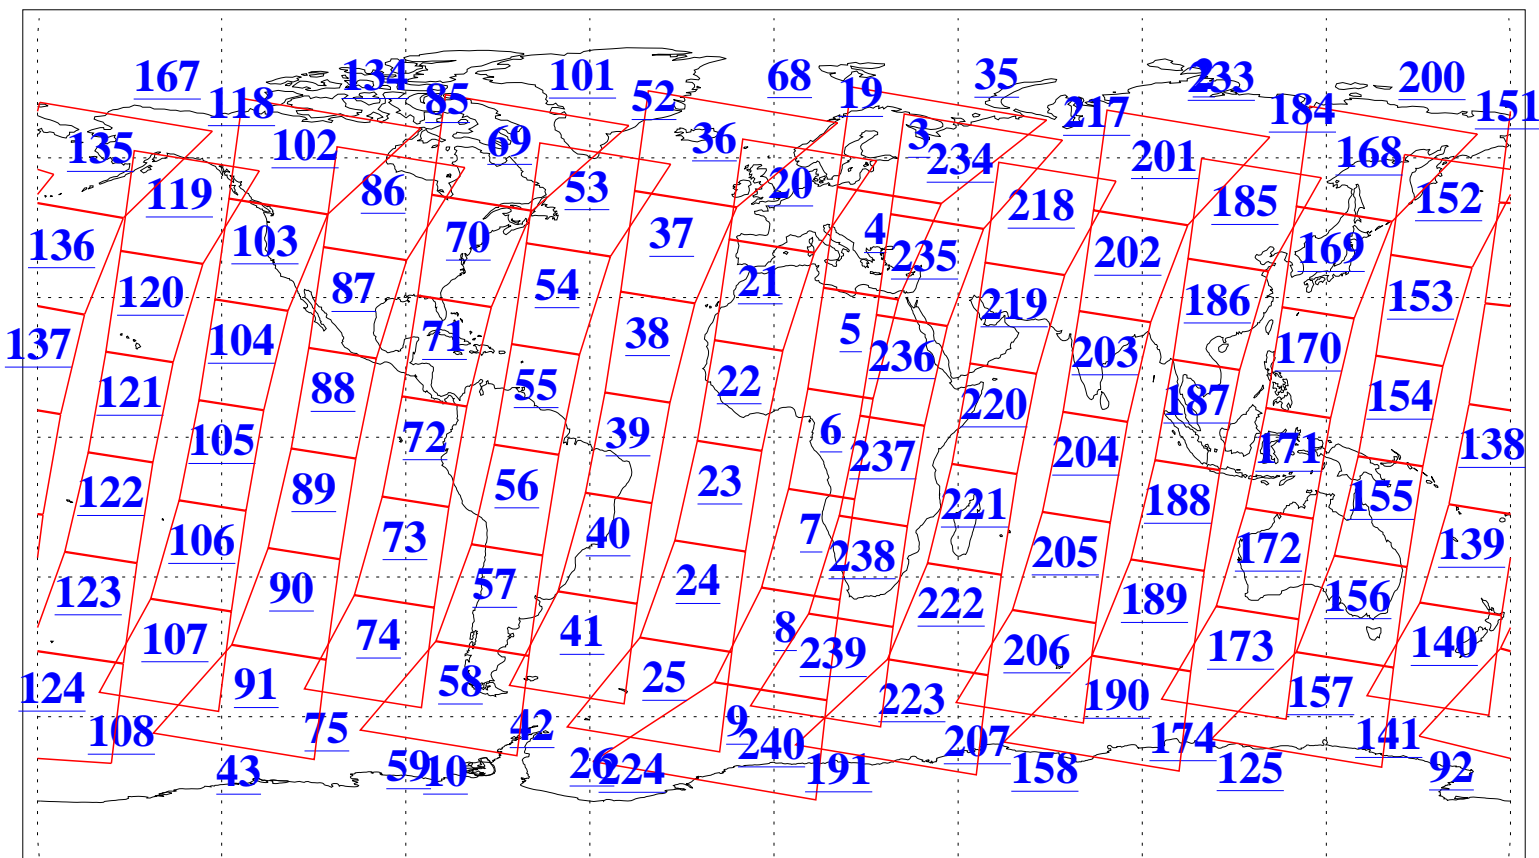

L1B Availability
AMSU Granules: 240
HSB Granules: 0
AIRS Granules: 240

11 Sep 2011
DoY 254
Aqua Day 3417
Granules: 1 to 120

Granules: 121 to 240

Legend: AMSU Available, HSB Available, AIRS Available

L1B Availability
AMSU Granules: 240
HSB Granules: 0
AIRS Granules: 240

11 Sep 2011
DoY 254
Aqua Day 3417

Ascending Granules

Descending Granules

Legend: AMSU Available, HSB Available, AIRS Available

L1B Availability
 AMSU Granules: 240
 HSB Granules: 0
 AIRS Granules: 240

11 Sep 2011
 DoY 254
 Aqua Day 3417

Northern Hemisphere Granules

Southern Hemisphere Granules

Legend: AMSU Available, HSB Available, AIRS Available