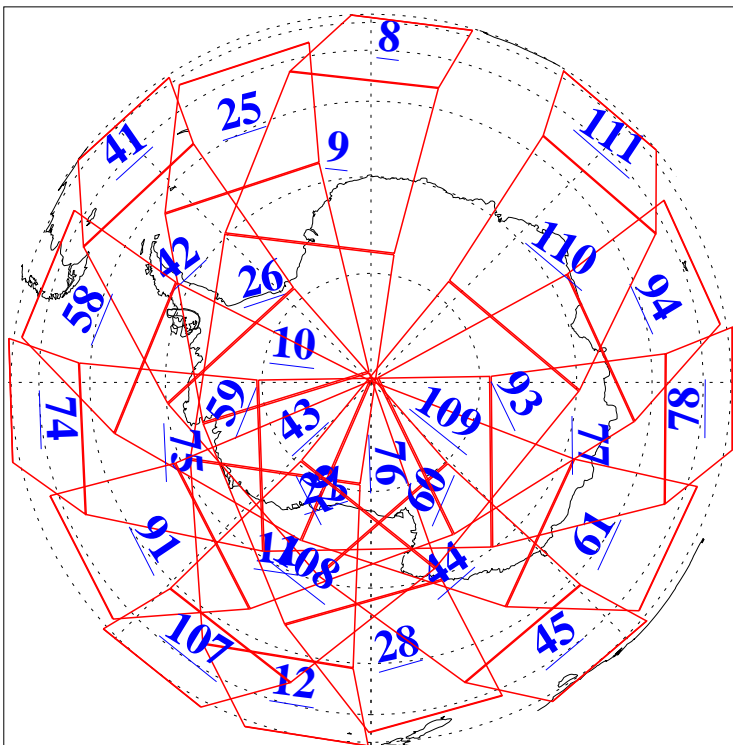

L1B Availability
AMSU Granules: 240
HSB Granules: 0
AIRS Granules: 240

11 Sep 2011
DoY 254
Aqua Day 3417
Granules: 1 to 120

Granules: 121 to 240

Legend: AMSU Available, HSB Available, AIRS Available

L1B Availability
AMSU Granules: 240
HSB Granules: 0
AIRS Granules: 240

11 Sep 2011
DoY 254
Aqua Day 3417

Ascending Granules

Descending Granules

Legend: AMSU Available, HSB Available, AIRS Available

L1B Availability
 AMSU Granules: 240
 HSB Granules: 0
 AIRS Granules: 240

11 Sep 2011
 DoY 254
 Aqua Day 3417

Northern Hemisphere Granules

Southern Hemisphere Granules

Legend: AMSU Available, HSB Available, AIRS Available