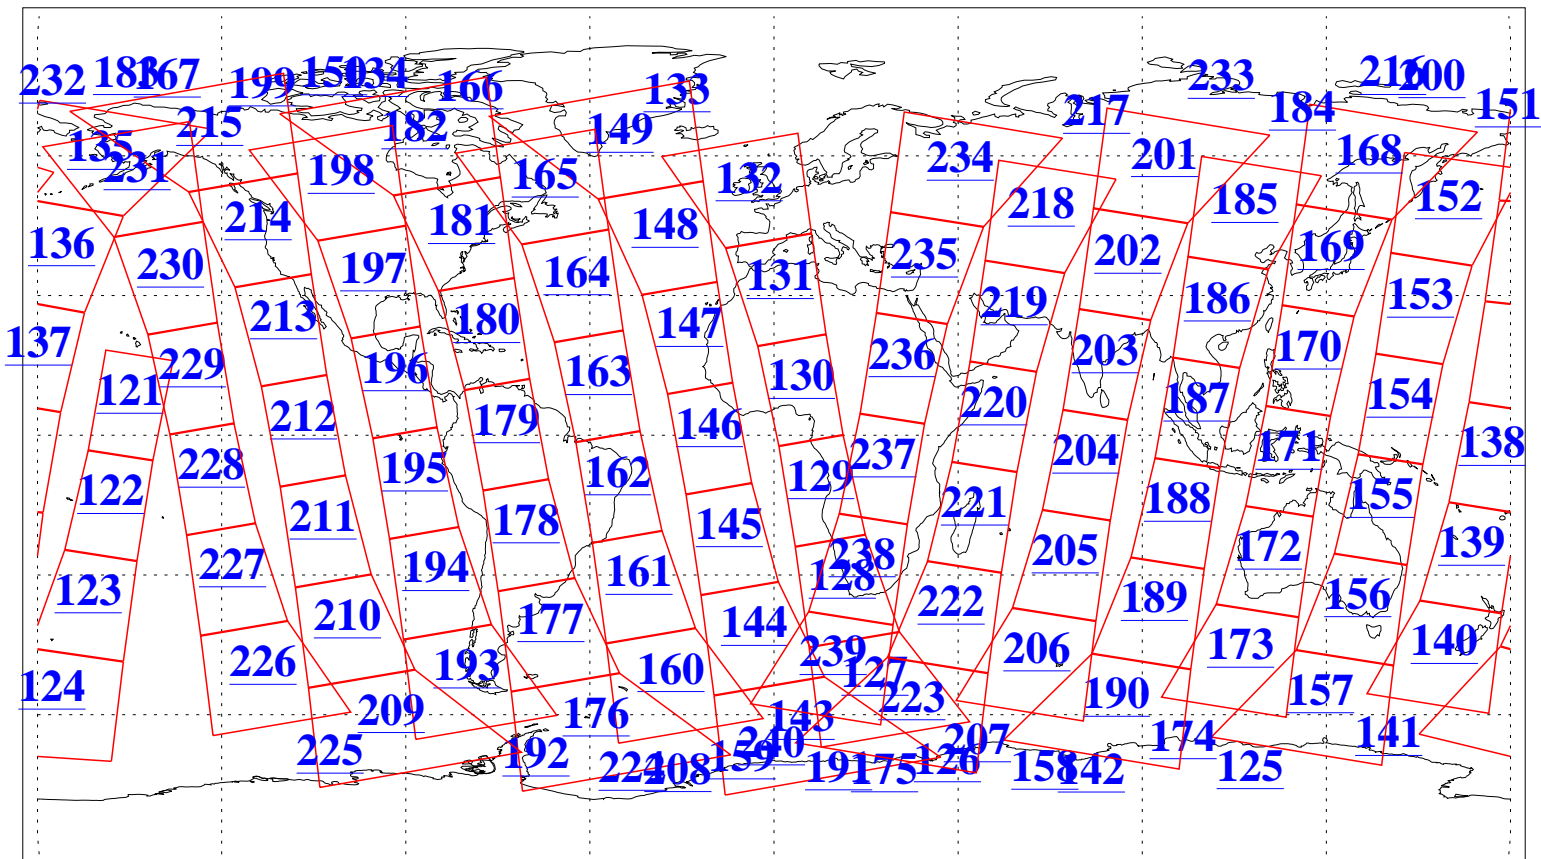

L1B Availability
AMSU Granules: 240
HSB Granules: 0
AIRS Granules: 240

11 Sep 2011
DoY 254
Aqua Day 3417
Granules: 1 to 120

Granules: 121 to 240

Legend: AMSU Available, HSB Available, AIRS Available

L1B Availability
AMSU Granules: 240
HSB Granules: 0
AIRS Granules: 240

11 Sep 2011
DoY 254
Aqua Day 3417

Ascending Granules

Descending Granules

Legend: AMSU Available, HSB Available, AIRS Available

L1B Availability
 AMSU Granules: 240
 HSB Granules: 0
 AIRS Granules: 240

11 Sep 2011
 DoY 254
 Aqua Day 3417

Northern Hemisphere Granules

Southern Hemisphere Granules

Legend: AMSU Available, HSB Available, AIRS Available