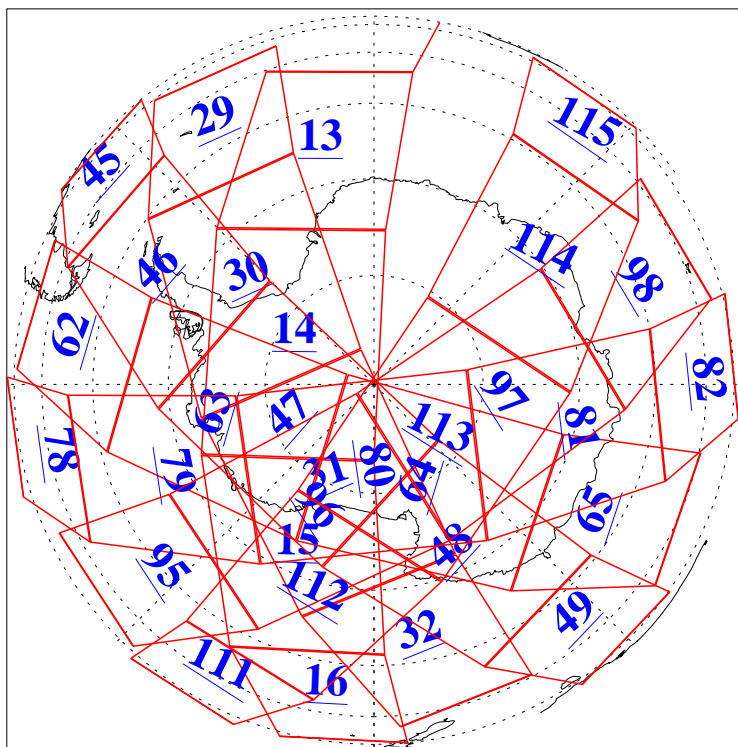

L1B Availability
AMSU Granules: 240
HSB Granules: 0
AIRS Granules: 240

7 Sep 2011
DoY 250
Aqua Day 3413
Granules: 1 to 120

Granules: 121 to 240

Legend: AMSU Available, HSB Available, AIRS Available

L1B Availability
AMSU Granules: 240
HSB Granules: 0
AIRS Granules: 240

7 Sep 2011
DoY 250
Aqua Day 3413
Ascending Granules

Descending Granules

Legend: AMSU Available, HSB Available, AIRS Available

L1B Availability
 AMSU Granules: 240
 HSB Granules: 0
 AIRS Granules: 240

7 Sep 2011
 DoY 250
 Aqua Day 3413

Northern Hemisphere Granules

Southern Hemisphere Granules

Legend: AMSU Available, HSB Available, AIRS Available