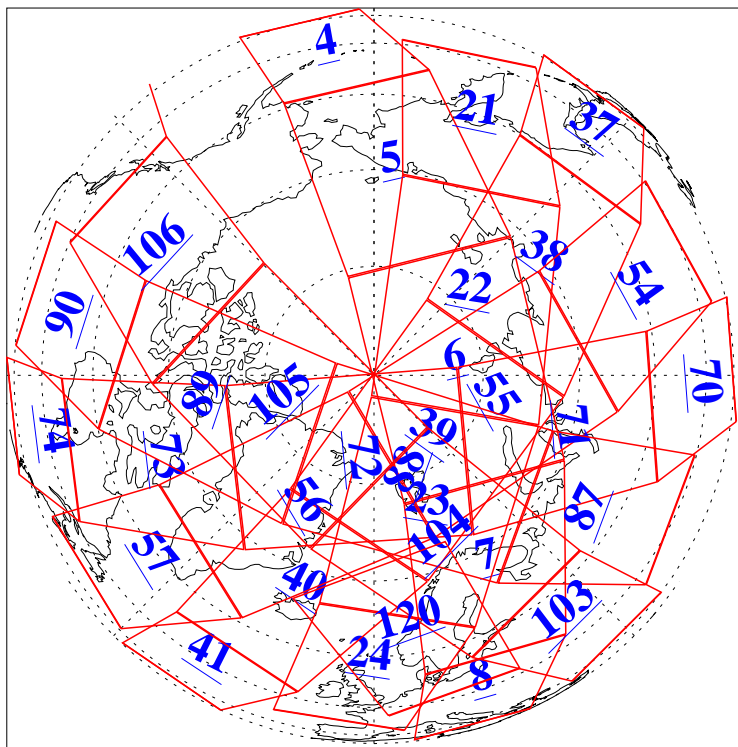

L1B Availability
AMSU Granules: 240
HSB Granules: 0
AIRS Granules: 240

7 Sep 2011
DoY 250
Aqua Day 3413
Granules: 1 to 120

Granules: 121 to 240

Legend: AMSU Available, HSB Available, AIRS Available

L1B Availability
AMSU Granules: 240
HSB Granules: 0
AIRS Granules: 240

7 Sep 2011
DoY 250
Aqua Day 3413
Ascending Granules

Descending Granules

Legend: AMSU Available, HSB Available, AIRS Available

L1B Availability
 AMSU Granules: 240
 HSB Granules: 0
 AIRS Granules: 240

7 Sep 2011
 DoY 250
 Aqua Day 3413

Northern Hemisphere Granules

Southern Hemisphere Granules

Legend: AMSU Available, HSB Available, AIRS Available