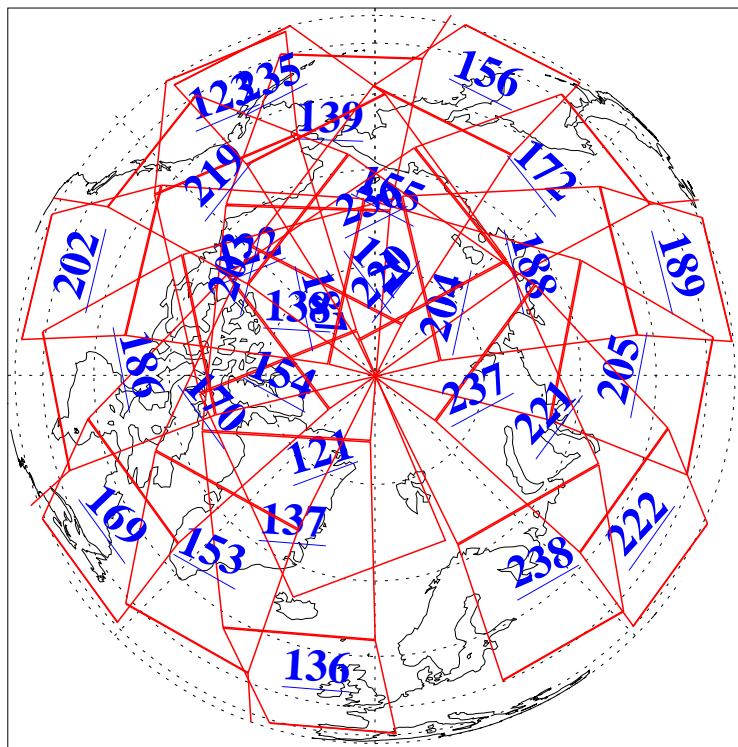

7 Sep 2011
DoY 250
Aqua Day 3413
Ascending Granules

Descending Granules

Legend: AMSU Available, HSB Available, AIRS Available

L1B Availability
 AMSU Granules: 240
 HSB Granules: 0
 AIRS Granules: 240

7 Sep 2011
 DoY 250
 Aqua Day 3413

Northern Hemisphere Granules

Southern Hemisphere Granules

Legend: AMSU Available, HSB Available, AIRS Available