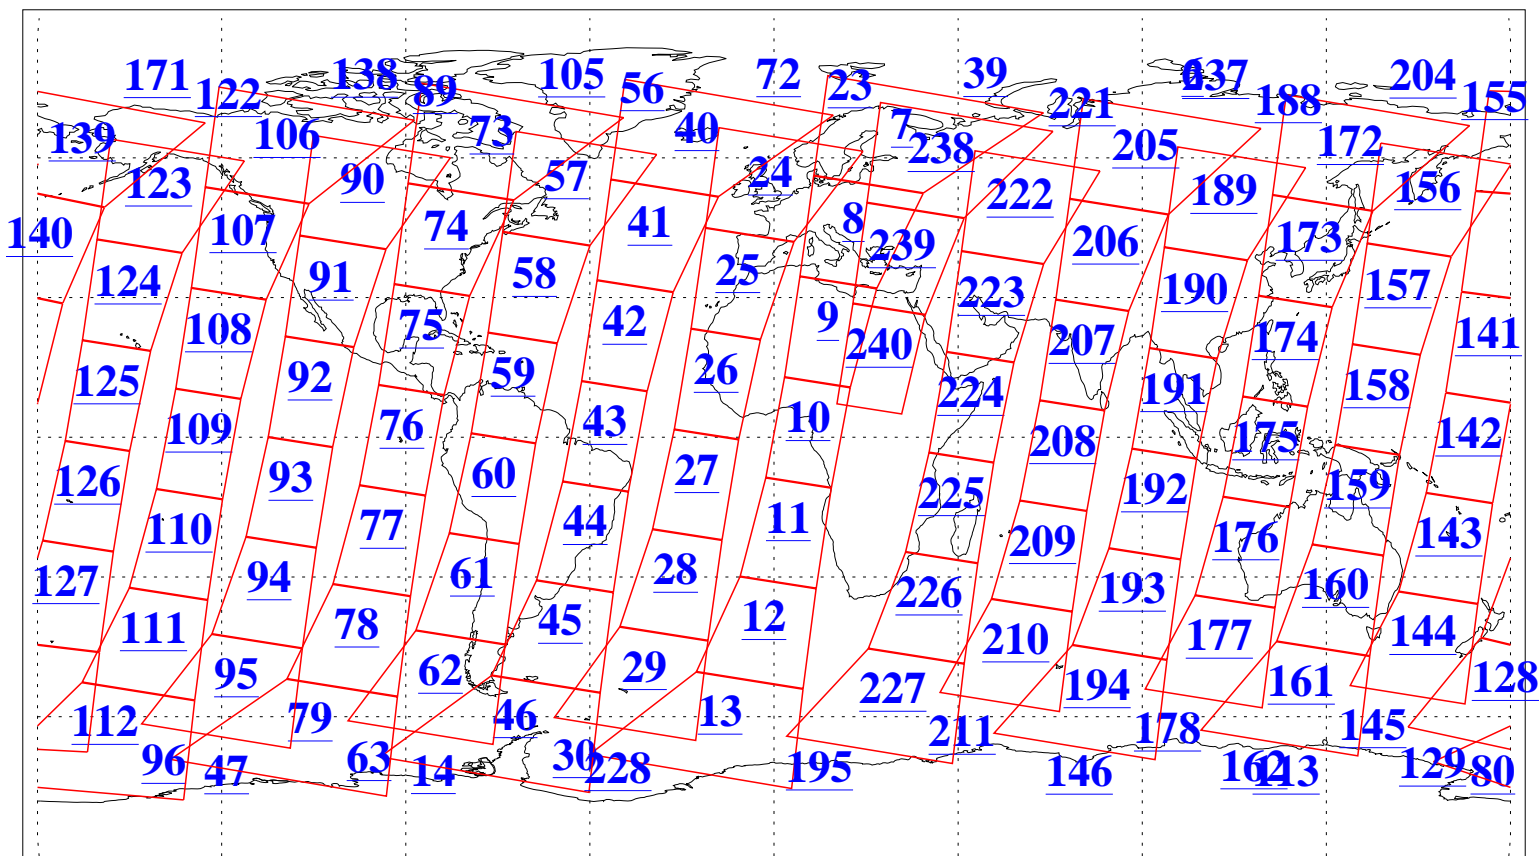

L1B Availability
AMSU Granules: 240
HSB Granules: 0
AIRS Granules: 240

7 Sep 2011
DoY 250
Aqua Day 3413
Granules: 1 to 120

Granules: 121 to 240

Legend: AMSU Available, HSB Available, AIRS Available

L1B Availability
AMSU Granules: 240
HSB Granules: 0
AIRS Granules: 240

7 Sep 2011
DoY 250
Aqua Day 3413
Ascending Granules

Descending Granules

Legend: AMSU Available, HSB Available, AIRS Available

L1B Availability
 AMSU Granules: 240
 HSB Granules: 0
 AIRS Granules: 240

7 Sep 2011
 DoY 250
 Aqua Day 3413

Northern Hemisphere Granules

Southern Hemisphere Granules

Legend: AMSU Available, HSB Available, AIRS Available