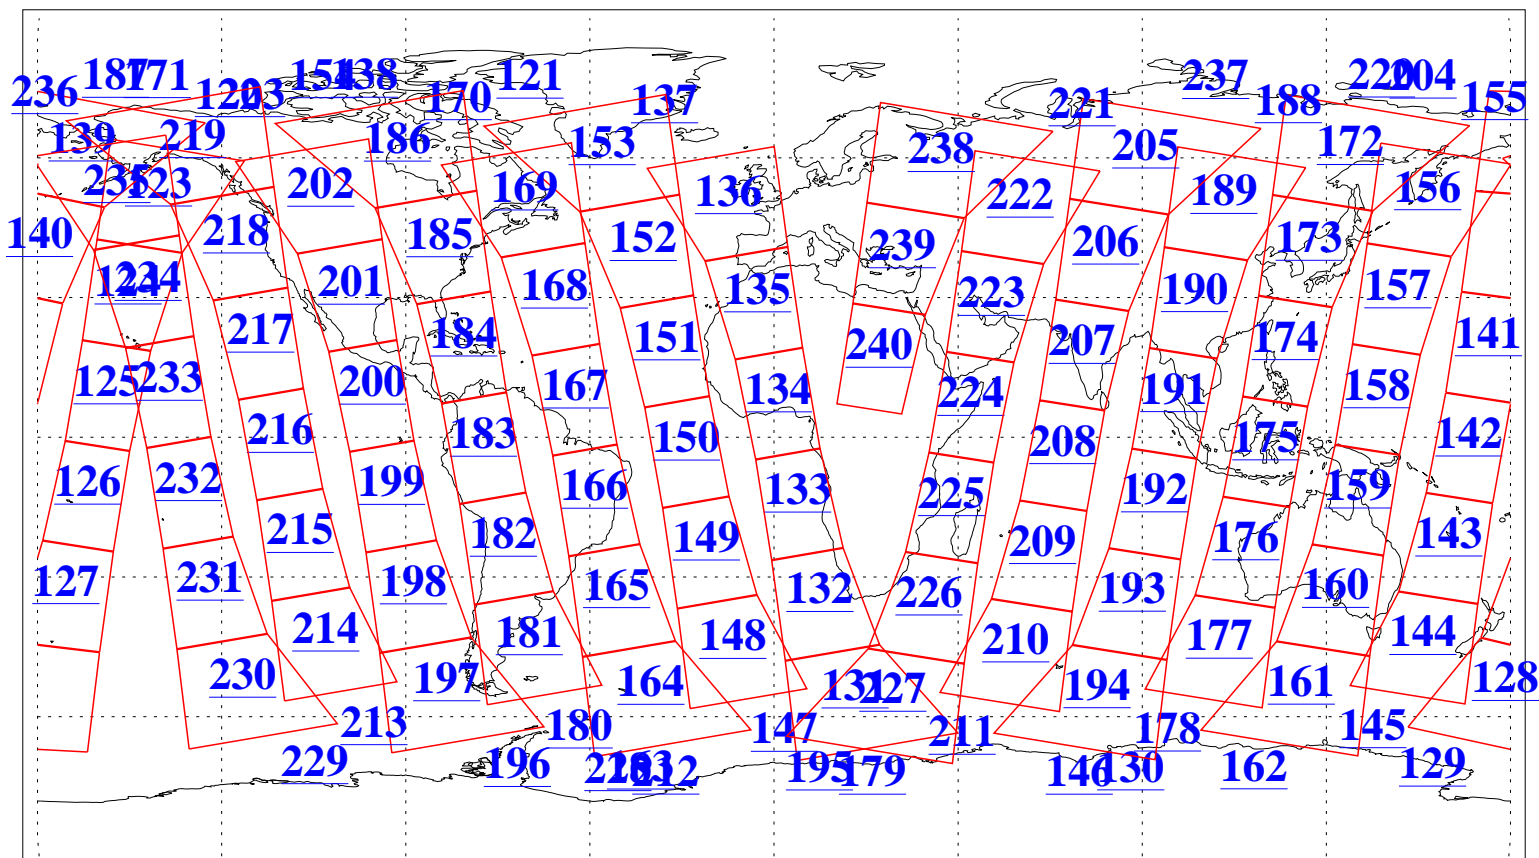

L1B Availability
AMSU Granules: 240
HSB Granules: 0
AIRS Granules: 240

7 Sep 2011
DoY 250
Aqua Day 3413
Granules: 1 to 120

Granules: 121 to 240

Legend: AMSU Available, HSB Available, AIRS Available

L1B Availability
AMSU Granules: 240
HSB Granules: 0
AIRS Granules: 240

7 Sep 2011
DoY 250
Aqua Day 3413
Ascending Granules

Descending Granules

Legend: AMSU Available, HSB Available, AIRS Available

L1B Availability
 AMSU Granules: 240
 HSB Granules: 0
 AIRS Granules: 240

7 Sep 2011
 DoY 250
 Aqua Day 3413