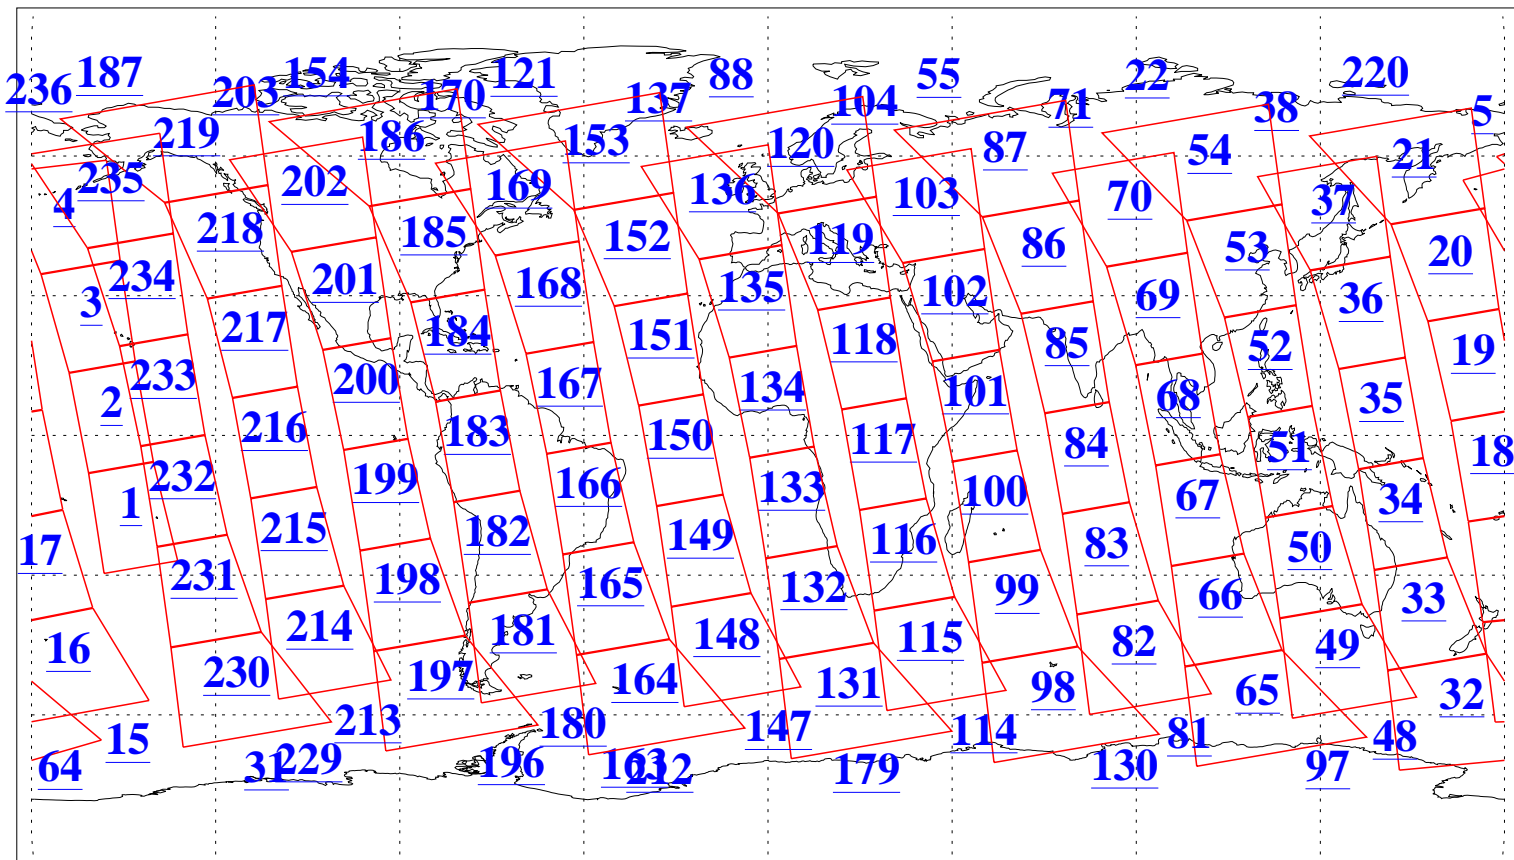

L1B Availability
AMSU Granules: 240
HSB Granules: 0
AIRS Granules: 240

7 Sep 2011
DoY 250
Aqua Day 3413
Granules: 1 to 120

Granules: 121 to 240

Legend: AMSU Available, HSB Available, AIRS Available

L1B Availability
AMSU Granules: 240
HSB Granules: 0
AIRS Granules: 240

7 Sep 2011
DoY 250
Aqua Day 3413
Ascending Granules

Descending Granules

Legend: AMSU Available, HSB Available, AIRS Available

L1B Availability
 AMSU Granules: 240
 HSB Granules: 0
 AIRS Granules: 240

7 Sep 2011
 DoY 250
 Aqua Day 3413

Northern Hemisphere Granules

Southern Hemisphere Granules

Legend: AMSU Available, HSB Available, AIRS Available