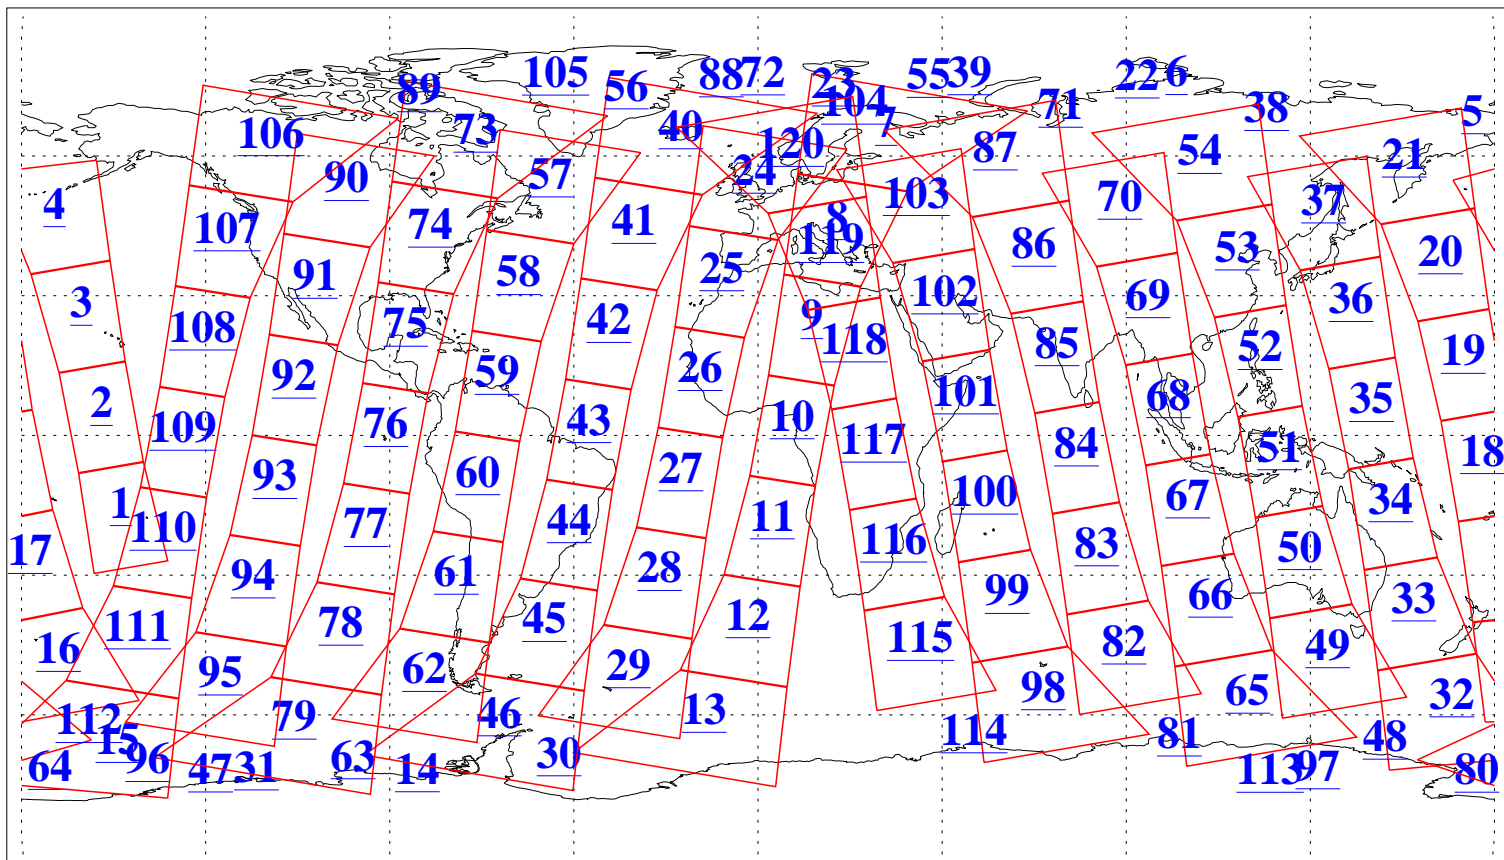

L1B Availability
AMSU Granules: 240
HSB Granules: 0
AIRS Granules: 240

7 Sep 2011
DoY 250
Aqua Day 3413
Granules: 1 to 120

Granules: 121 to 240

Legend: AMSU Available, HSB Available, AIRS Available

L1B Availability
AMSU Granules: 240
HSB Granules: 0
AIRS Granules: 240

7 Sep 2011
DoY 250
Aqua Day 3413
Ascending Granules

Descending Granules

Legend: AMSU Available, HSB Available, AIRS Available

L1B Availability
 AMSU Granules: 240
 HSB Granules: 0
 AIRS Granules: 240

7 Sep 2011
 DoY 250
 Aqua Day 3413

Northern Hemisphere Granules

Southern Hemisphere Granules

Legend: AMSU Available, HSB Available, AIRS Available