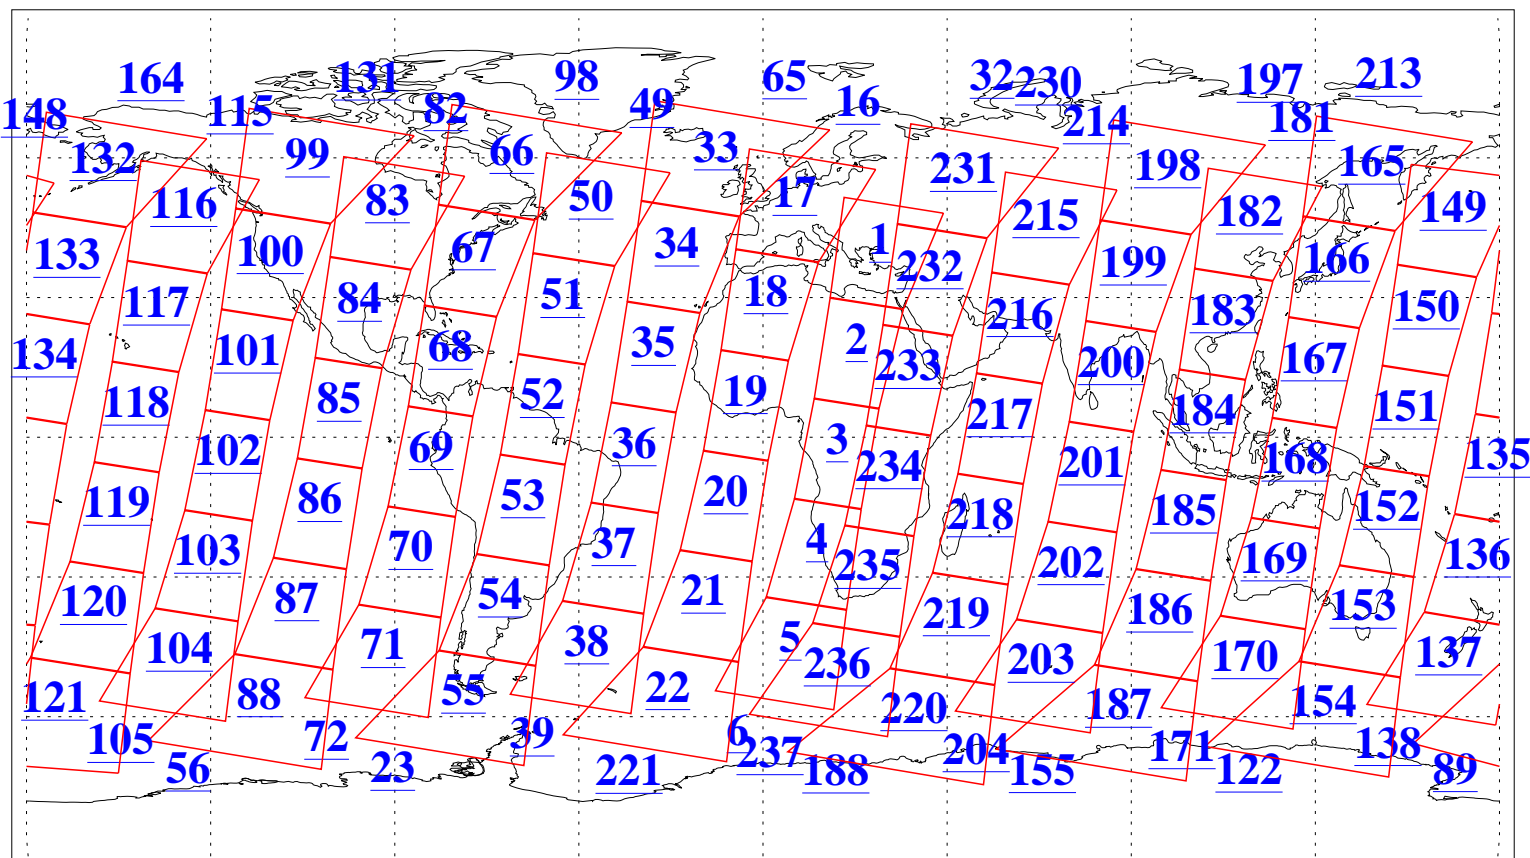

L1B Availability
AMSU Granules: 240
HSB Granules: 0
AIRS Granules: 240

6 Sep 2011
DoY 249
Aqua Day 3412
Granules: 1 to 120

Granules: 121 to 240

Legend: AMSU Available, HSB Available, AIRS Available

L1B Availability
AMSU Granules: 240
HSB Granules: 0
AIRS Granules: 240

6 Sep 2011
DoY 249
Aqua Day 3412

Ascending Granules

Descending Granules

Legend: AMSU Available, HSB Available, AIRS Available

L1B Availability
 AMSU Granules: 240
 HSB Granules: 0
 AIRS Granules: 240

6 Sep 2011
 DoY 249
 Aqua Day 3412

Northern Hemisphere Granules

Southern Hemisphere Granules

Legend: AMSU Available, HSB Available, AIRS Available