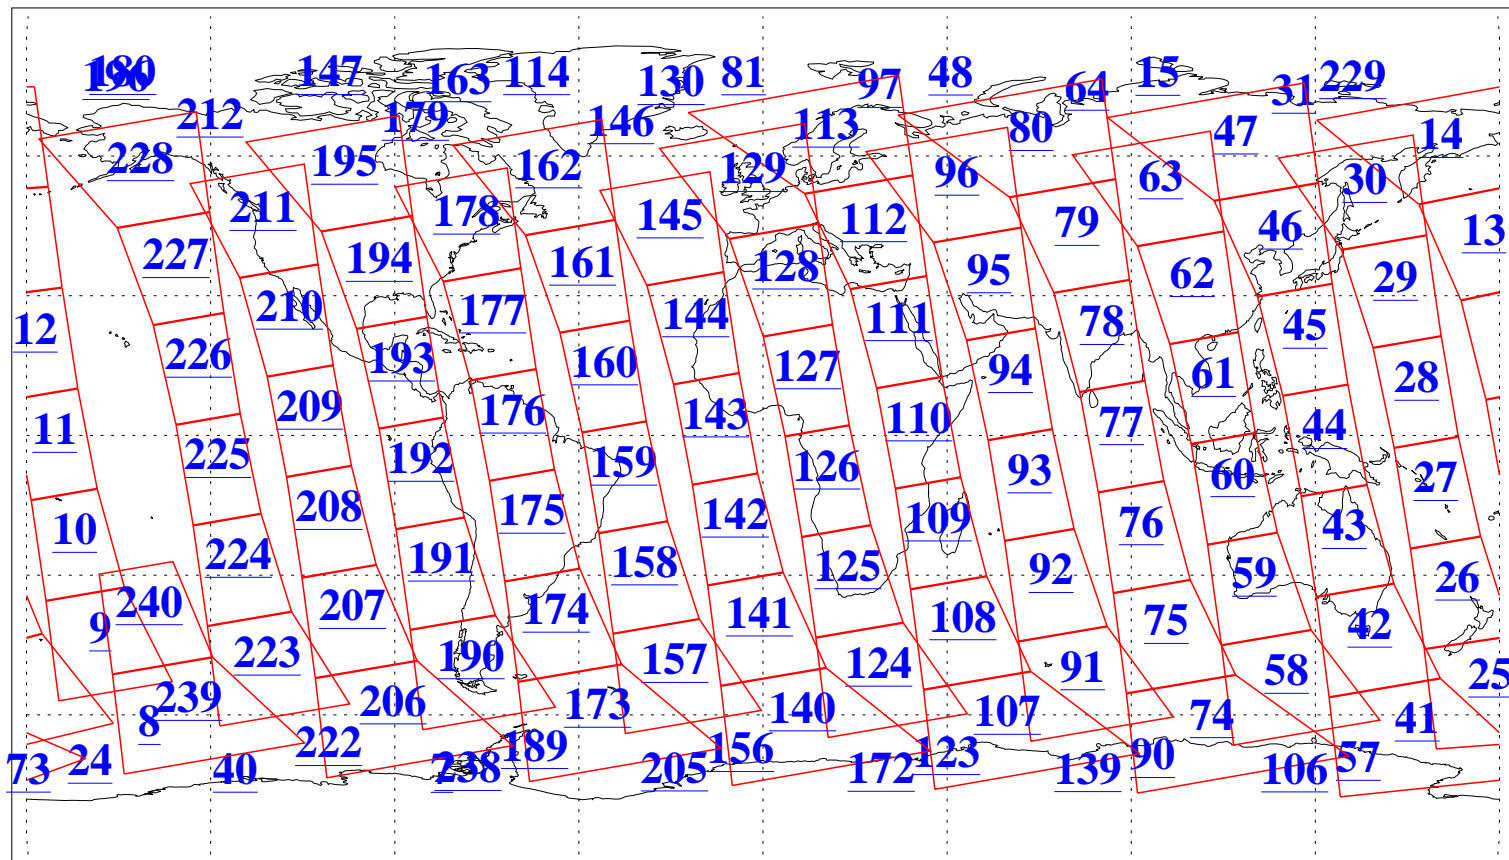

L1B Availability
AMSU Granules: 240
HSB Granules: 0
AIRS Granules: 240

6 Sep 2011
DoY 249
Aqua Day 3412
Granules: 1 to 120

Granules: 121 to 240

Legend: AMSU Available, HSB Available, AIRS Available

L1B Availability
AMSU Granules: 240
HSB Granules: 0
AIRS Granules: 240

6 Sep 2011
DoY 249
Aqua Day 3412

Ascending Granules

Descending Granules

Legend: AMSU Available, HSB Available, AIRS Available

L1B Availability
 AMSU Granules: 240
 HSB Granules: 0
 AIRS Granules: 240

6 Sep 2011
 DoY 249
 Aqua Day 3412

Northern Hemisphere Granules

Southern Hemisphere Granules

Legend: AMSU Available, HSB Available, AIRS Available