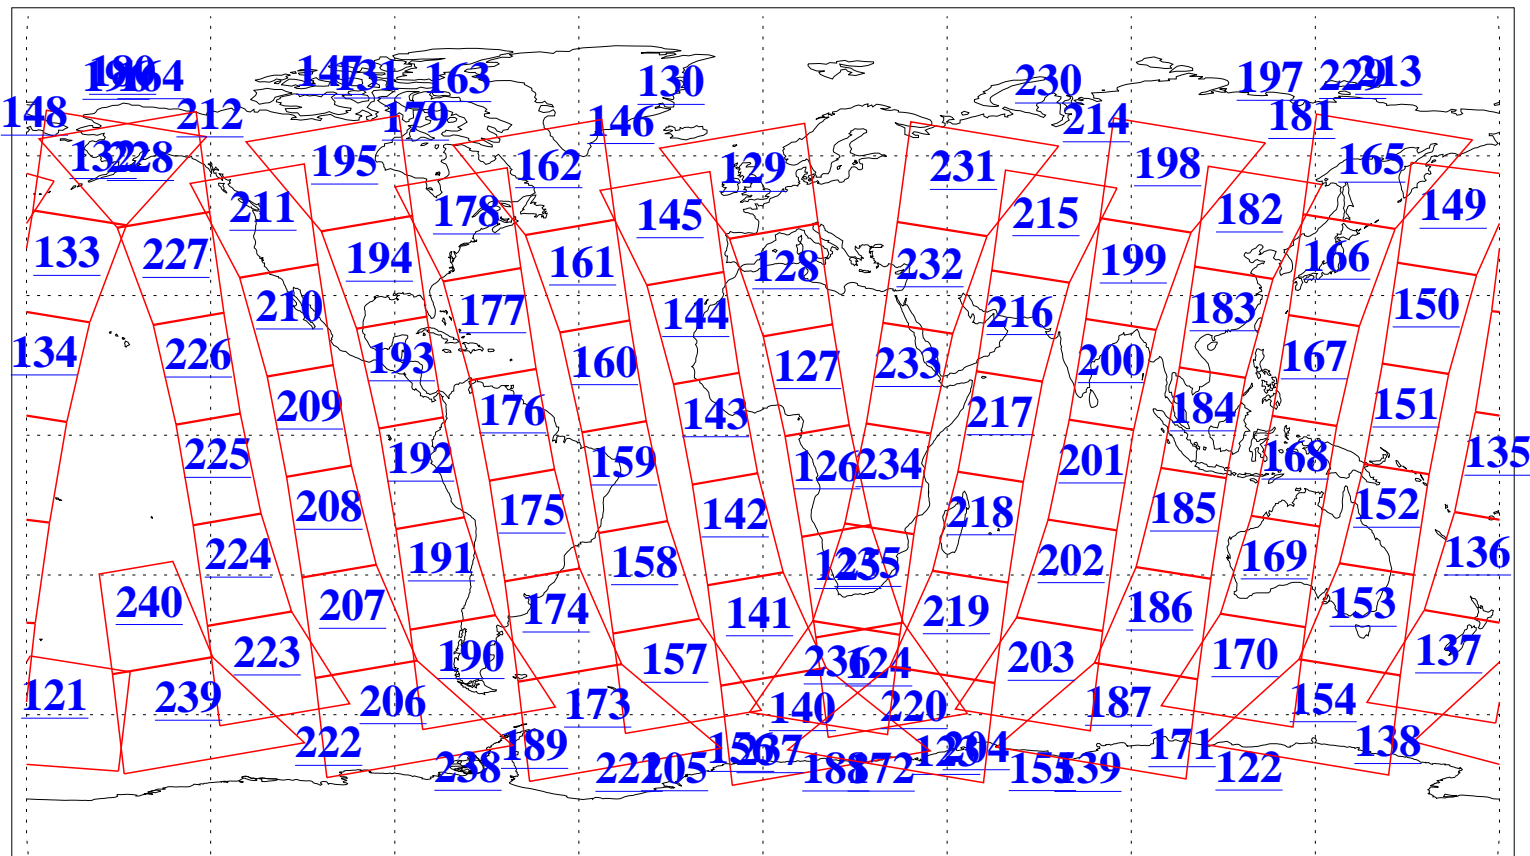

L1B Availability
AMSU Granules: 240
HSB Granules: 0
AIRS Granules: 240

6 Sep 2011
DoY 249
Aqua Day 3412
Granules: 1 to 120

Granules: 121 to 240

Legend: AMSU Available, HSB Available, AIRS Available

L1B Availability
AMSU Granules: 240
HSB Granules: 0
AIRS Granules: 240

6 Sep 2011
DoY 249
Aqua Day 3412

Ascending Granules

Descending Granules

Legend: AMSU Available, HSB Available, AIRS Available

L1B Availability
 AMSU Granules: 240
 HSB Granules: 0
 AIRS Granules: 240

6 Sep 2011
 DoY 249
 Aqua Day 3412