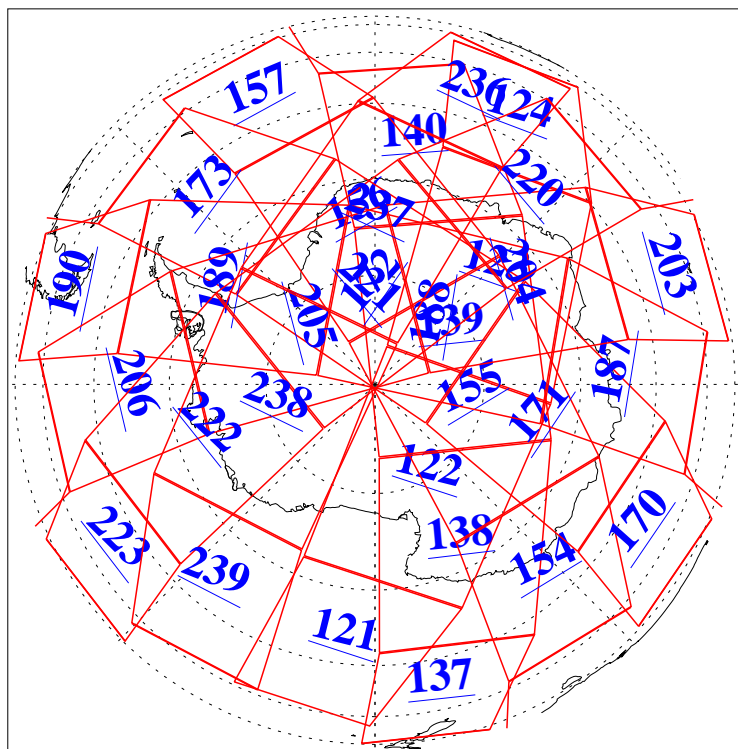

L1B Availability
AMSU Granules: 240
HSB Granules: 0
AIRS Granules: 240

6 Sep 2011
DoY 249
Aqua Day 3412
Granules: 1 to 120

Granules: 121 to 240

Legend: AMSU Available, HSB Available, AIRS Available

L1B Availability
AMSU Granules: 240
HSB Granules: 0
AIRS Granules: 240

6 Sep 2011
DoY 249
Aqua Day 3412

Ascending Granules

Descending Granules

Legend: AMSU Available, HSB Available, AIRS Available

L1B Availability
 AMSU Granules: 240
 HSB Granules: 0
 AIRS Granules: 240

6 Sep 2011
 DoY 249
 Aqua Day 3412

Northern Hemisphere Granules

Southern Hemisphere Granules

Legend: AMSU Available, HSB Available, AIRS Available