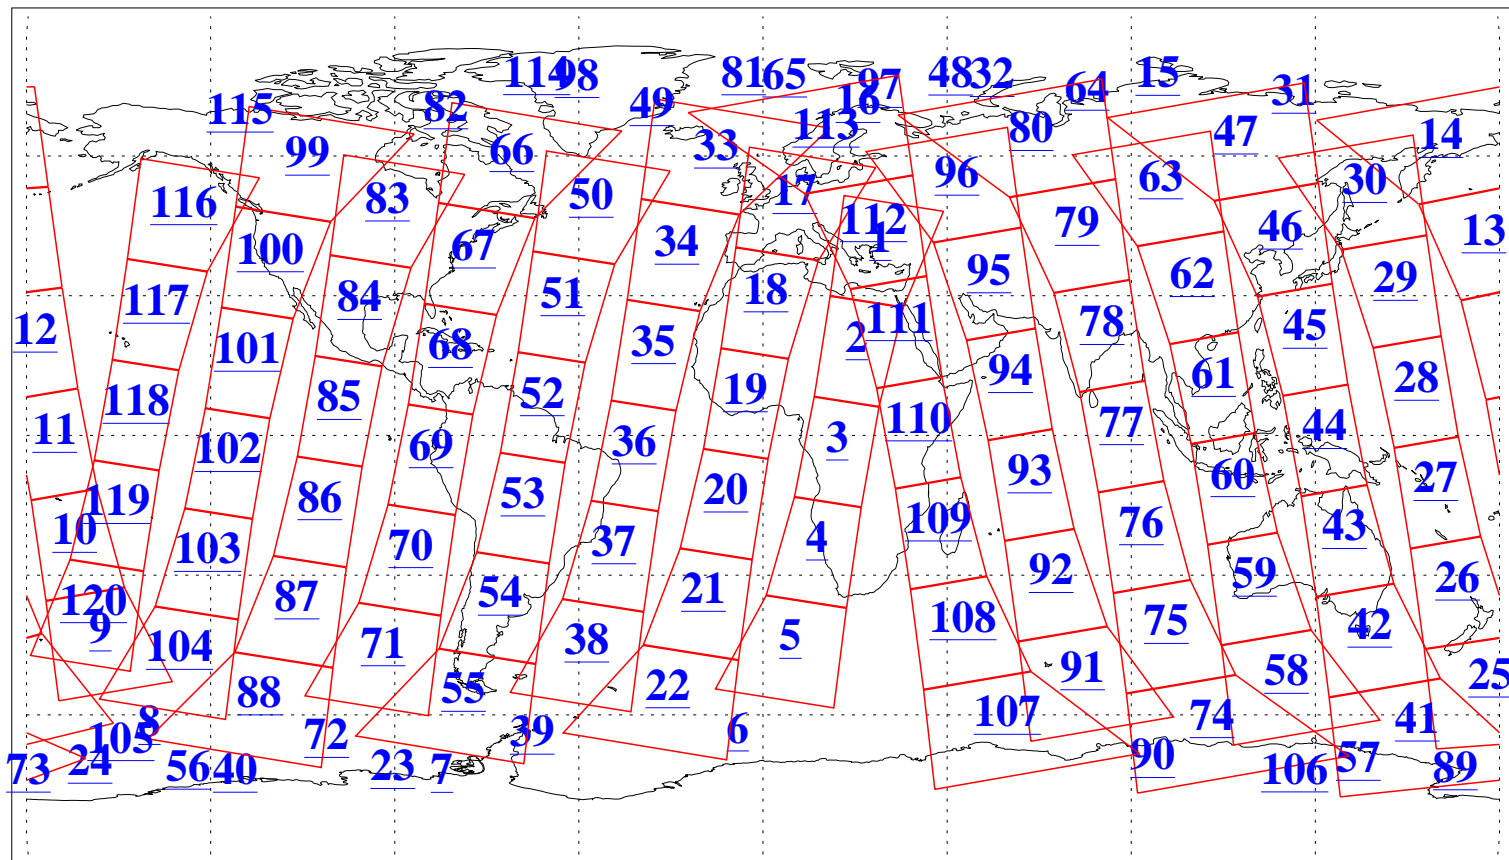

L1B Availability
AMSU Granules: 240
HSB Granules: 0
AIRS Granules: 240

6 Sep 2011
DoY 249
Aqua Day 3412
Granules: 1 to 120

Granules: 121 to 240

Legend: AMSU Available, HSB Available, AIRS Available

L1B Availability
AMSU Granules: 240
HSB Granules: 0
AIRS Granules: 240

6 Sep 2011
DoY 249
Aqua Day 3412

Ascending Granules

Descending Granules

Legend: AMSU Available, HSB Available, AIRS Available

L1B Availability
 AMSU Granules: 240
 HSB Granules: 0
 AIRS Granules: 240

6 Sep 2011
 DoY 249
 Aqua Day 3412

Northern Hemisphere Granules

Southern Hemisphere Granules

Legend: AMSU Available, HSB Available, AIRS Available