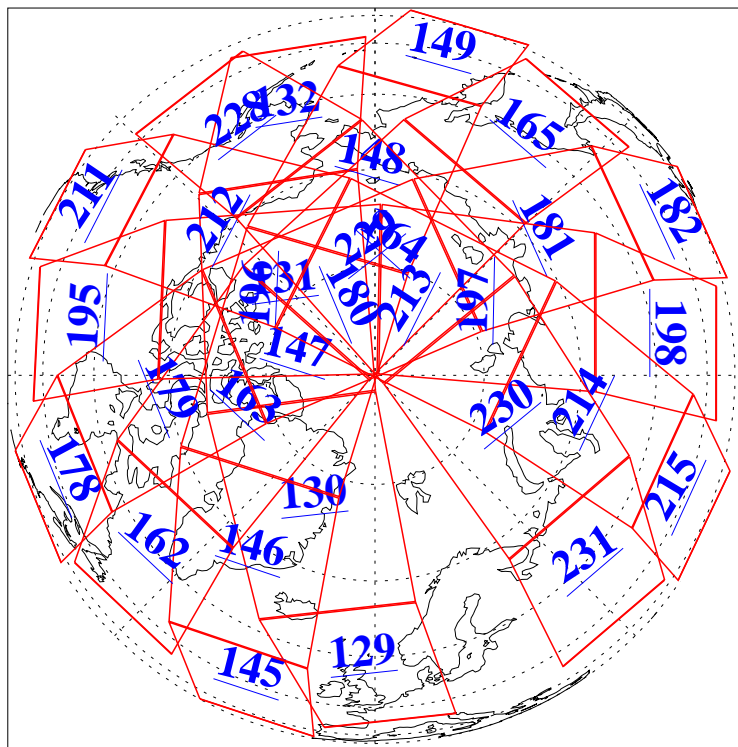

L1B Availability
AMSU Granules: 240
HSB Granules: 0
AIRS Granules: 240

6 Sep 2011
DoY 249
Aqua Day 3412
Granules: 1 to 120

Granules: 121 to 240

Legend: AMSU Available, HSB Available, AIRS Available

L1B Availability
AMSU Granules: 240
HSB Granules: 0
AIRS Granules: 240

6 Sep 2011
DoY 249
Aqua Day 3412

Ascending Granules

Descending Granules

Legend: AMSU Available, HSB Available, AIRS Available

L1B Availability
 AMSU Granules: 240
 HSB Granules: 0
 AIRS Granules: 240

6 Sep 2011
 DoY 249
 Aqua Day 3412

Northern Hemisphere Granules

Southern Hemisphere Granules

Legend: AMSU Available, HSB Available, AIRS Available