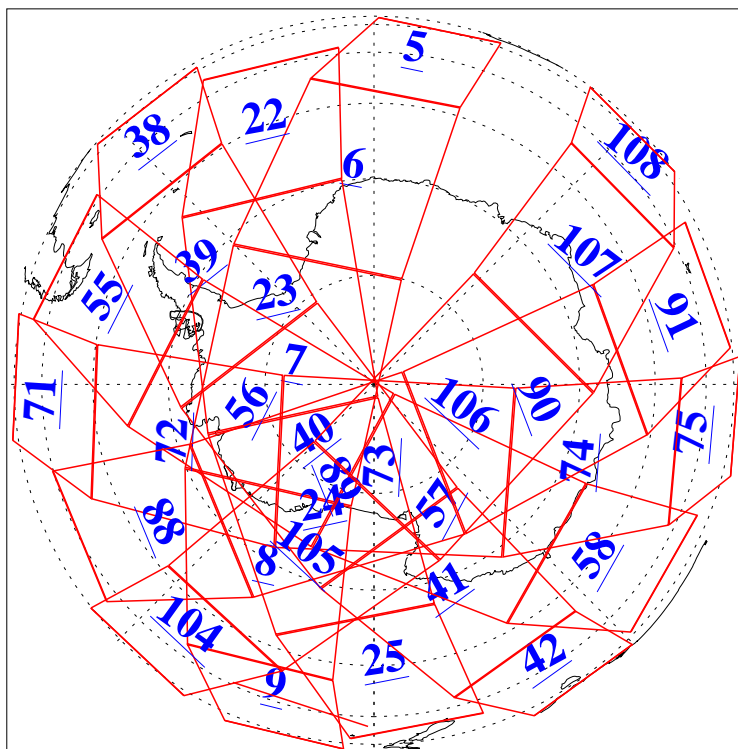

L1B Availability
AMSU Granules: 240
HSB Granules: 0
AIRS Granules: 240

6 Sep 2011
DoY 249
Aqua Day 3412
Granules: 1 to 120

Granules: 121 to 240

Legend: AMSU Available, HSB Available, AIRS Available

L1B Availability
AMSU Granules: 240
HSB Granules: 0
AIRS Granules: 240

6 Sep 2011
DoY 249
Aqua Day 3412

Ascending Granules

Descending Granules

Legend: AMSU Available, HSB Available, AIRS Available

L1B Availability
 AMSU Granules: 240
 HSB Granules: 0
 AIRS Granules: 240

6 Sep 2011
 DoY 249
 Aqua Day 3412

Northern Hemisphere Granules

Southern Hemisphere Granules

Legend: AMSU Available, HSB Available, AIRS Available