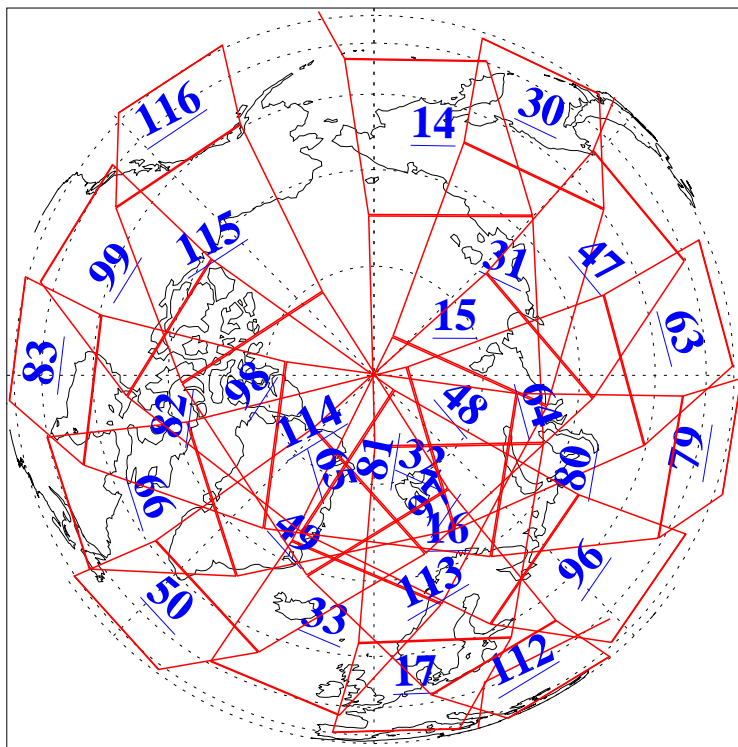

L1B Availability
AMSU Granules: 240
HSB Granules: 0
AIRS Granules: 240

6 Sep 2011
DoY 249
Aqua Day 3412
Granules: 1 to 120

Granules: 121 to 240

Legend: AMSU Available, HSB Available, AIRS Available

L1B Availability
AMSU Granules: 240
HSB Granules: 0
AIRS Granules: 240

6 Sep 2011
DoY 249
Aqua Day 3412

Ascending Granules

Descending Granules

Legend: AMSU Available, HSB Available, AIRS Available

L1B Availability
 AMSU Granules: 240
 HSB Granules: 0
 AIRS Granules: 240

6 Sep 2011
 DoY 249
 Aqua Day 3412

Northern Hemisphere Granules

Southern Hemisphere Granules

Legend: AMSU Available, HSB Available, AIRS Available