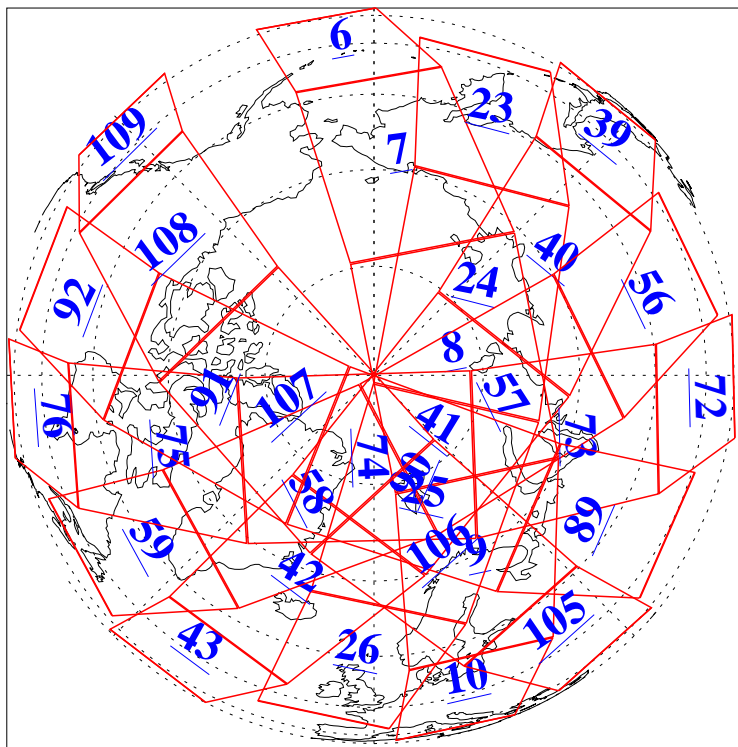

L1B Availability
AMSU Granules: 240
HSB Granules: 0
AIRS Granules: 240

5 Sep 2011
DoY 248
Aqua Day 3411
Granules: 1 to 120

Granules: 121 to 240

Legend: AMSU Available, HSB Available, AIRS Available

L1B Availability
AMSU Granules: 240
HSB Granules: 0
AIRS Granules: 240

5 Sep 2011
DoY 248
Aqua Day 3411
Ascending Granules

Descending Granules

Legend: AMSU Available, HSB Available, AIRS Available

L1B Availability
 AMSU Granules: 240
 HSB Granules: 0
 AIRS Granules: 240

5 Sep 2011
 DoY 248
 Aqua Day 3411

Northern Hemisphere Granules

Southern Hemisphere Granules

Legend: AMSU Available, HSB Available, AIRS Available