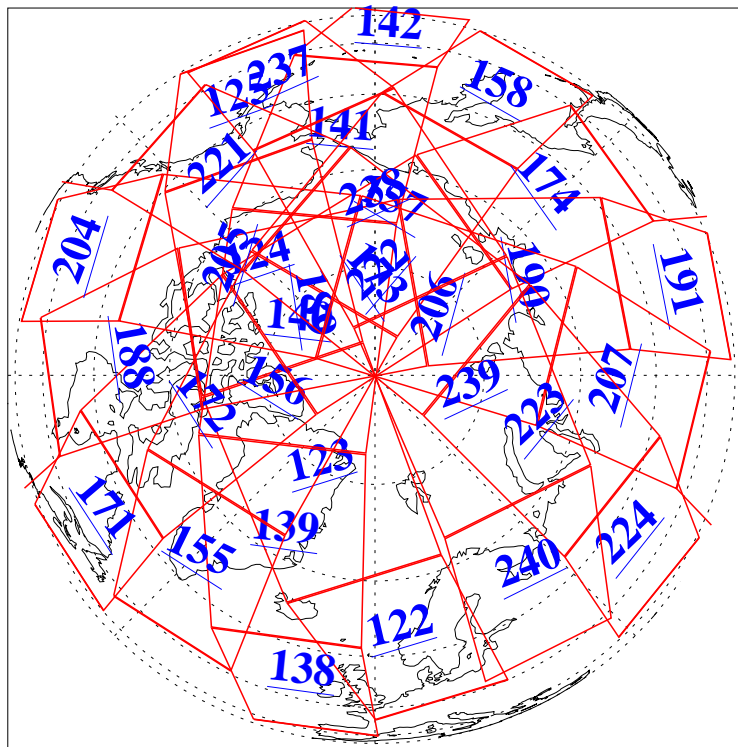

5 Sep 2011
DoY 248
Aqua Day 3411
Ascending Granules

Descending Granules

Legend: AMSU Available, HSB Available, AIRS Available

L1B Availability
 AMSU Granules: 240
 HSB Granules: 0
 AIRS Granules: 240

5 Sep 2011
 DoY 248
 Aqua Day 3411

Northern Hemisphere Granules

Southern Hemisphere Granules

Legend: AMSU Available, HSB Available, AIRS Available