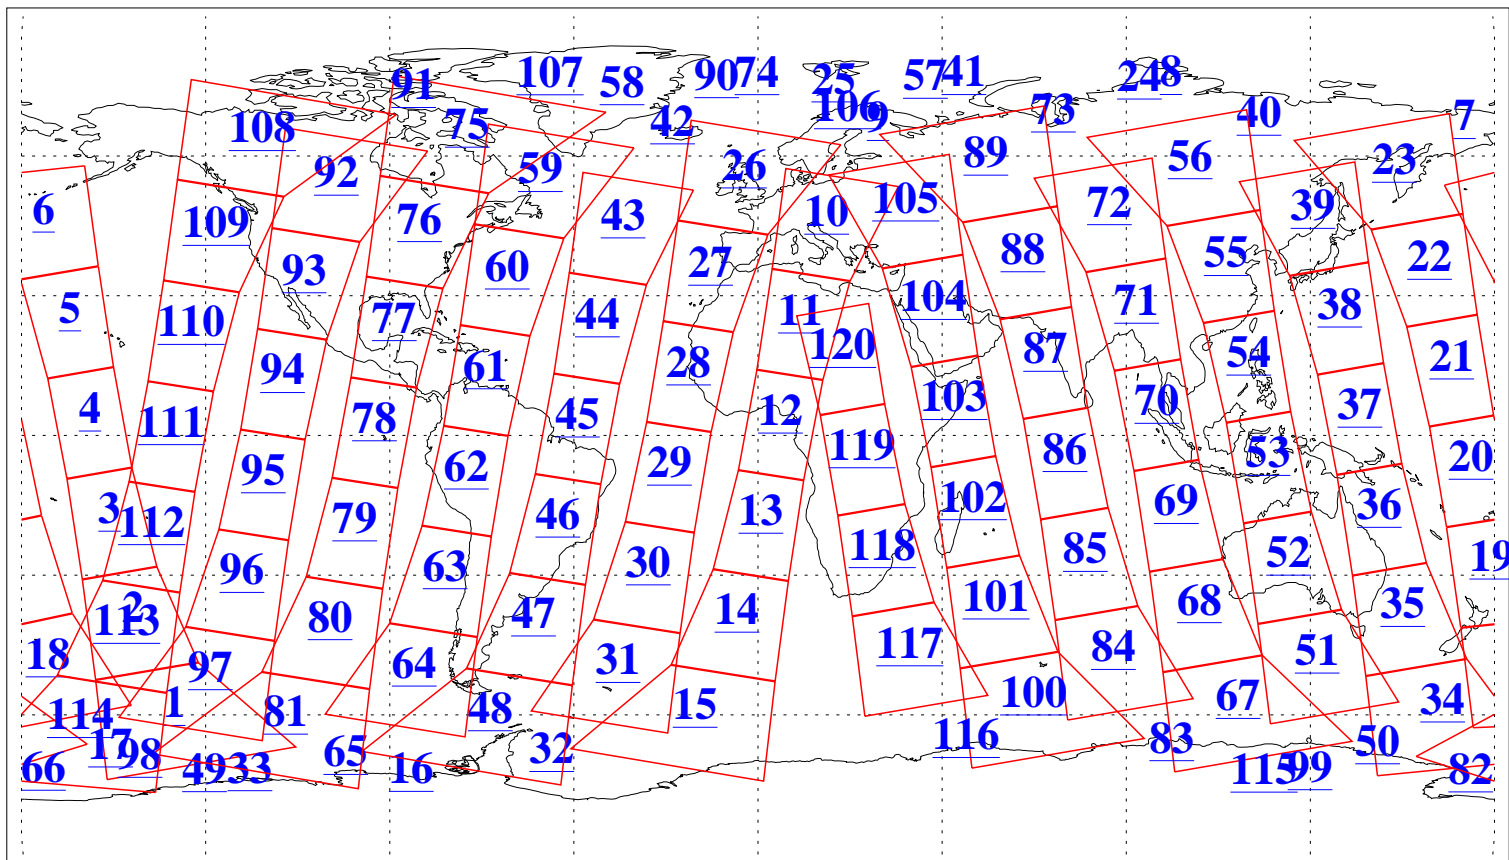

L1B Availability
AMSU Granules: 240
HSB Granules: 0
AIRS Granules: 240

5 Sep 2011
DoY 248
Aqua Day 3411
Granules: 1 to 120

Granules: 121 to 240

Legend: AMSU Available, HSB Available, AIRS Available

L1B Availability
AMSU Granules: 240
HSB Granules: 0
AIRS Granules: 240

5 Sep 2011
DoY 248
Aqua Day 3411
Ascending Granules

Descending Granules

Legend: AMSU Available, HSB Available, AIRS Available

L1B Availability
 AMSU Granules: 240
 HSB Granules: 0
 AIRS Granules: 240

5 Sep 2011
 DoY 248
 Aqua Day 3411

Northern Hemisphere Granules

Southern Hemisphere Granules

Legend: AMSU Available, HSB Available, AIRS Available