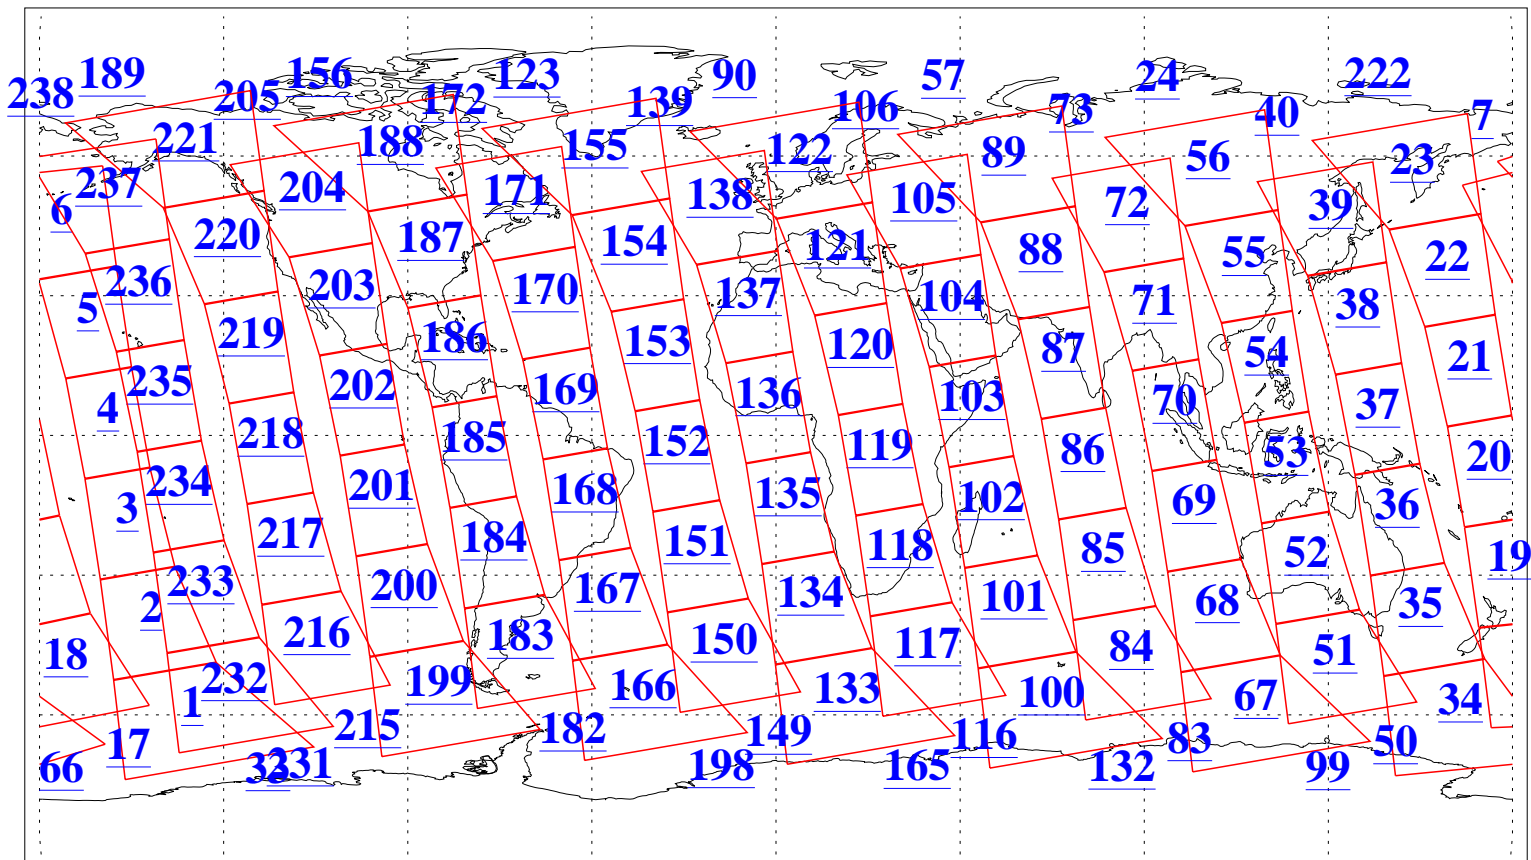

L1B Availability
AMSU Granules: 240
HSB Granules: 0
AIRS Granules: 240

5 Sep 2011
DoY 248
Aqua Day 3411
Granules: 1 to 120

Granules: 121 to 240

Legend: AMSU Available, HSB Available, AIRS Available

L1B Availability
AMSU Granules: 240
HSB Granules: 0
AIRS Granules: 240

5 Sep 2011
DoY 248
Aqua Day 3411
Ascending Granules

Descending Granules

Legend: AMSU Available, HSB Available, AIRS Available

L1B Availability
 AMSU Granules: 240
 HSB Granules: 0
 AIRS Granules: 240

5 Sep 2011
 DoY 248
 Aqua Day 3411

Northern Hemisphere Granules

Southern Hemisphere Granules

Legend: AMSU Available, HSB Available, AIRS Available