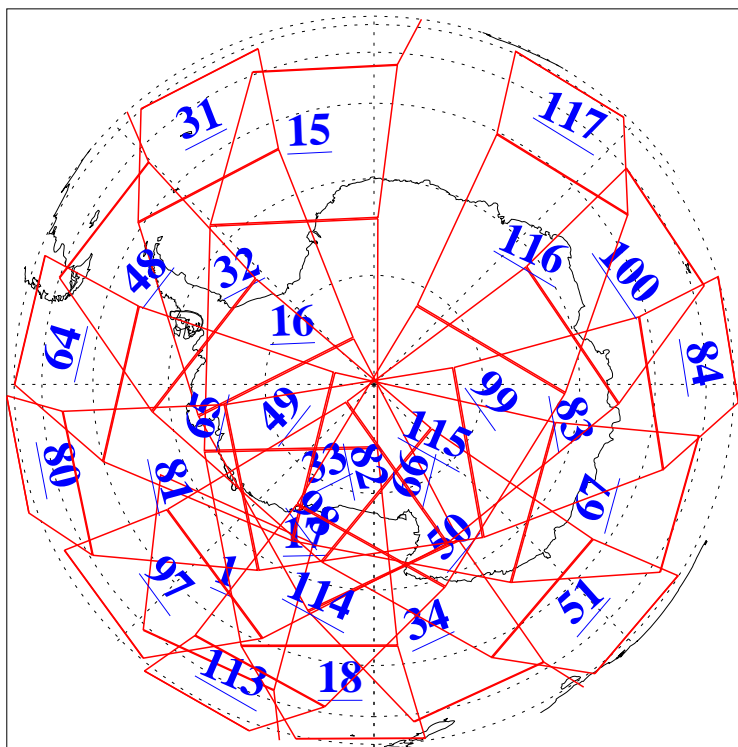

L1B Availability
AMSU Granules: 240
HSB Granules: 0
AIRS Granules: 240

5 Sep 2011
DoY 248
Aqua Day 3411
Granules: 1 to 120

Granules: 121 to 240

Legend: AMSU Available, HSB Available, AIRS Available

L1B Availability
AMSU Granules: 240
HSB Granules: 0
AIRS Granules: 240

5 Sep 2011
DoY 248
Aqua Day 3411
Ascending Granules

Descending Granules

Legend: AMSU Available, HSB Available, AIRS Available

L1B Availability
 AMSU Granules: 240
 HSB Granules: 0
 AIRS Granules: 240

5 Sep 2011
 DoY 248
 Aqua Day 3411

Northern Hemisphere Granules

Southern Hemisphere Granules

Legend: AMSU Available, HSB Available, AIRS Available