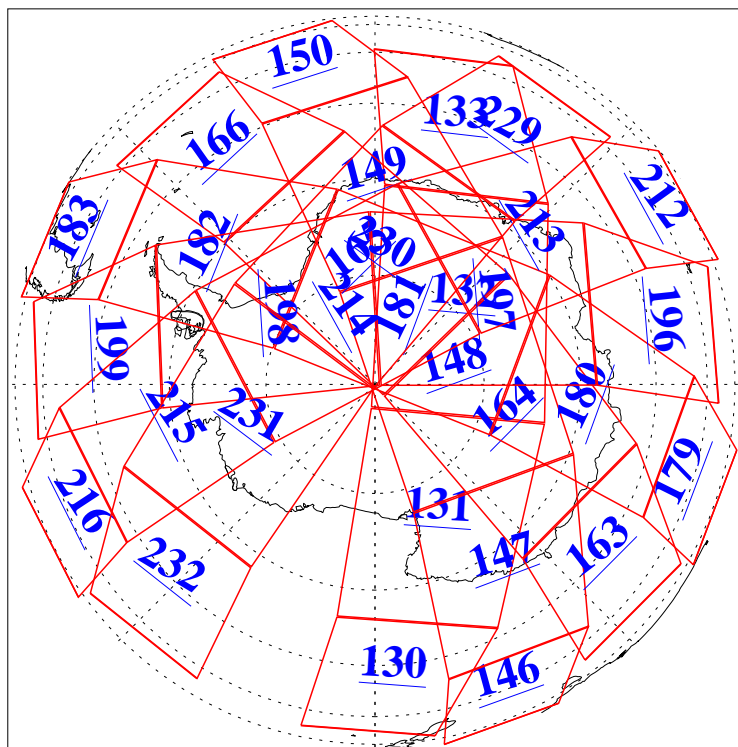

5 Sep 2011
DoY 248
Aqua Day 3411
Ascending Granules

Descending Granules

Legend: AMSU Available, HSB Available, AIRS Available

L1B Availability
 AMSU Granules: 240
 HSB Granules: 0
 AIRS Granules: 240

5 Sep 2011
 DoY 248
 Aqua Day 3411

Northern Hemisphere Granules

Southern Hemisphere Granules

Legend: AMSU Available, HSB Available, AIRS Available