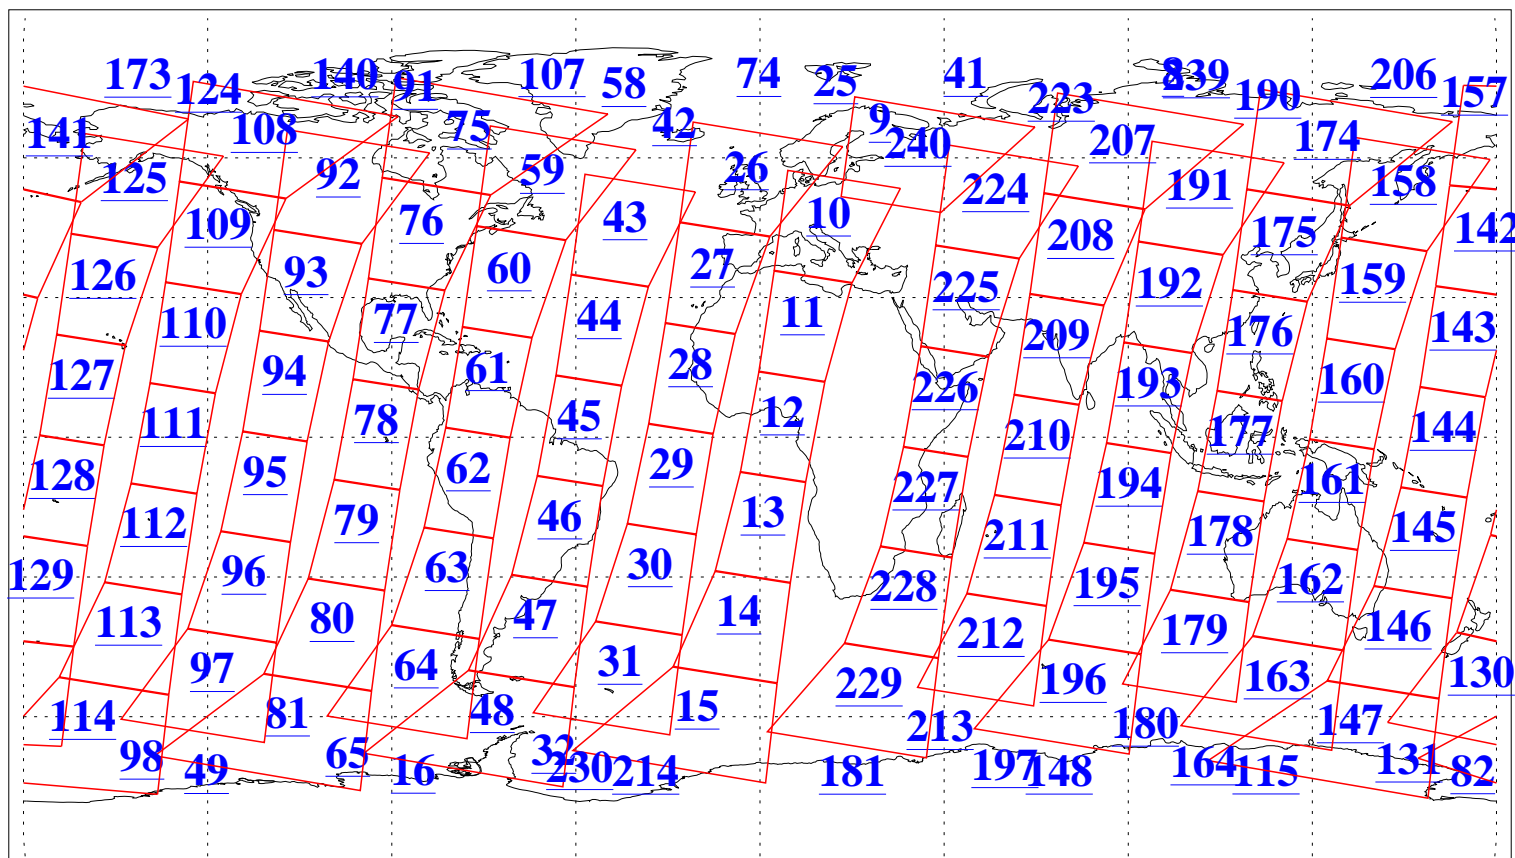

L1B Availability
AMSU Granules: 240
HSB Granules: 0
AIRS Granules: 240

5 Sep 2011
DoY 248
Aqua Day 3411
Granules: 1 to 120

Granules: 121 to 240

Legend: AMSU Available, HSB Available, AIRS Available

L1B Availability
AMSU Granules: 240
HSB Granules: 0
AIRS Granules: 240

5 Sep 2011
DoY 248
Aqua Day 3411
Ascending Granules

Descending Granules

Legend: AMSU Available, HSB Available, AIRS Available

L1B Availability
 AMSU Granules: 240
 HSB Granules: 0
 AIRS Granules: 240

5 Sep 2011
 DoY 248
 Aqua Day 3411

Northern Hemisphere Granules

Southern Hemisphere Granules

Legend: AMSU Available, HSB Available, AIRS Available