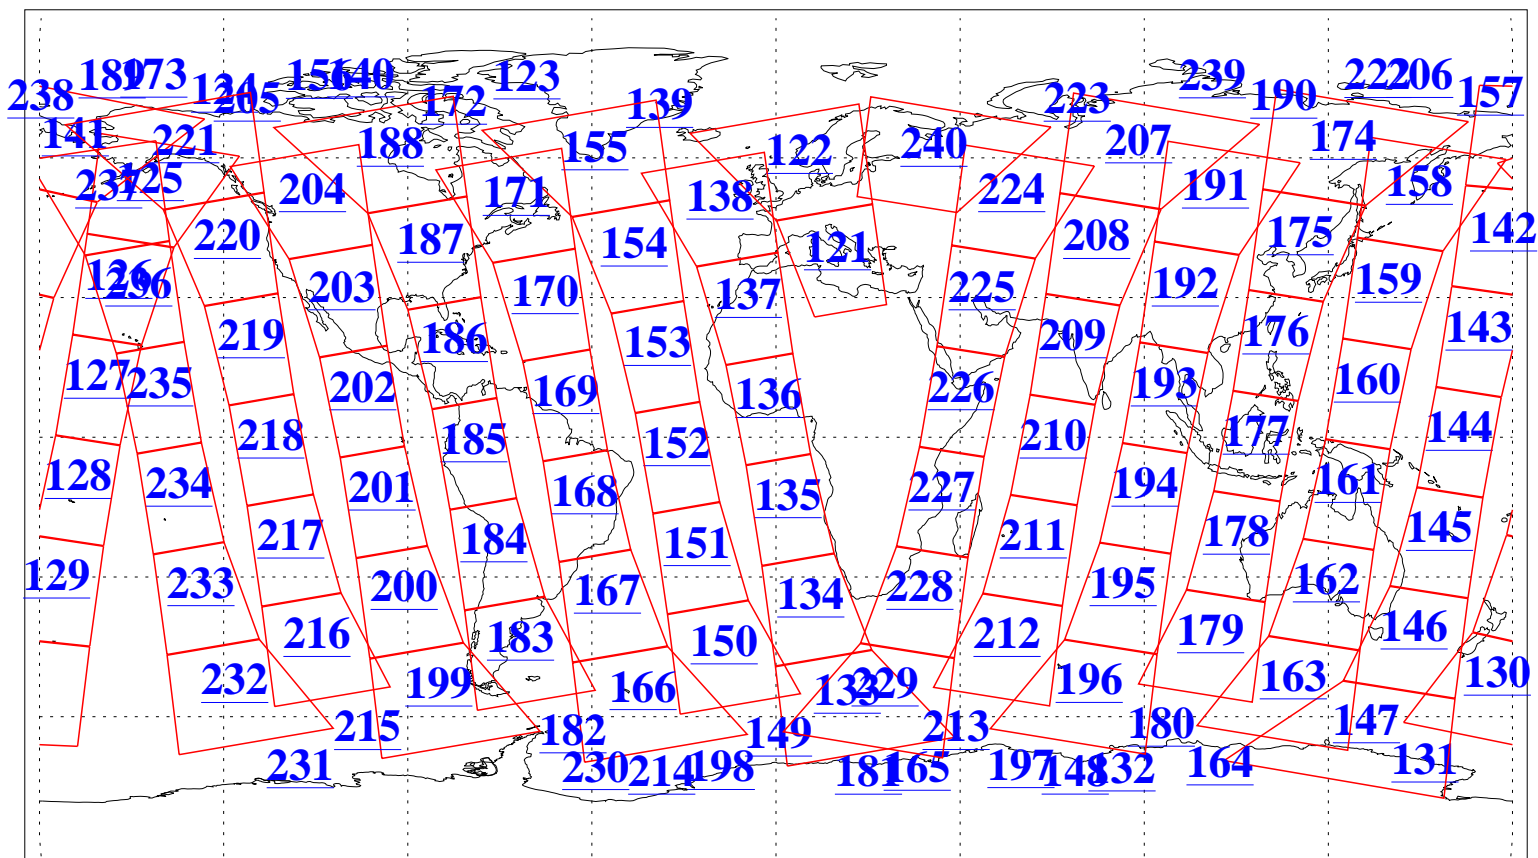

L1B Availability
AMSU Granules: 240
HSB Granules: 0
AIRS Granules: 240

5 Sep 2011
DoY 248
Aqua Day 3411
Granules: 1 to 120

Granules: 121 to 240

Legend: AMSU Available, HSB Available, AIRS Available

L1B Availability
AMSU Granules: 240
HSB Granules: 0
AIRS Granules: 240

5 Sep 2011
DoY 248
Aqua Day 3411
Ascending Granules

Descending Granules

Legend: AMSU Available, HSB Available, AIRS Available

L1B Availability
 AMSU Granules: 240
 HSB Granules: 0
 AIRS Granules: 240

5 Sep 2011
 DoY 248
 Aqua Day 3411

Northern Hemisphere Granules

Southern Hemisphere Granules

Legend: AMSU Available, HSB Available, AIRS Available