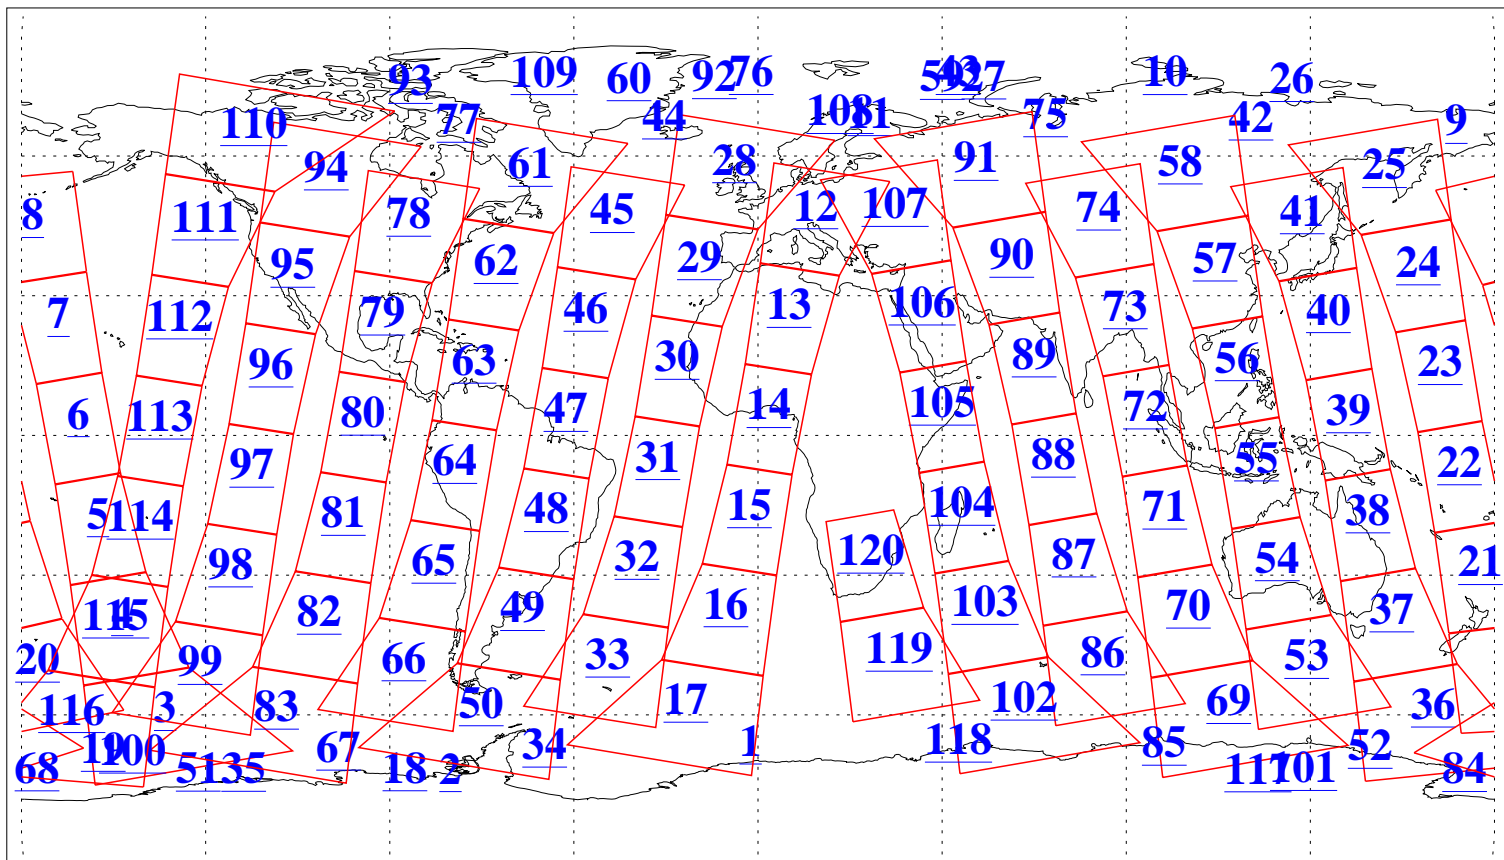

L1B Availability  
 AMSU Granules: 240  
 HSB Granules: 0  
 AIRS Granules: 240

3 Sep 2011  
 DoY 246  
 Aqua Day 3409  
 Granules: 1 to 120

Granules: 121 to 240

Legend: AMSU Available, *HSB Available*, **AIRS Available**

L1B Availability  
AMSU Granules: 240  
HSB Granules: 0  
AIRS Granules: 240

3 Sep 2011  
DoY 246  
Aqua Day 3409  
Ascending Granules

Descending Granules

Legend: AMSU Available, HSB Available, AIRS Available

L1B Availability  
 AMSU Granules: 240  
 HSB Granules: 0  
 AIRS Granules: 240

3 Sep 2011  
 DoY 246  
 Aqua Day 3409

Northern Hemisphere Granules

Southern Hemisphere Granules

Legend: AMSU Available, HSB Available, AIRS Available