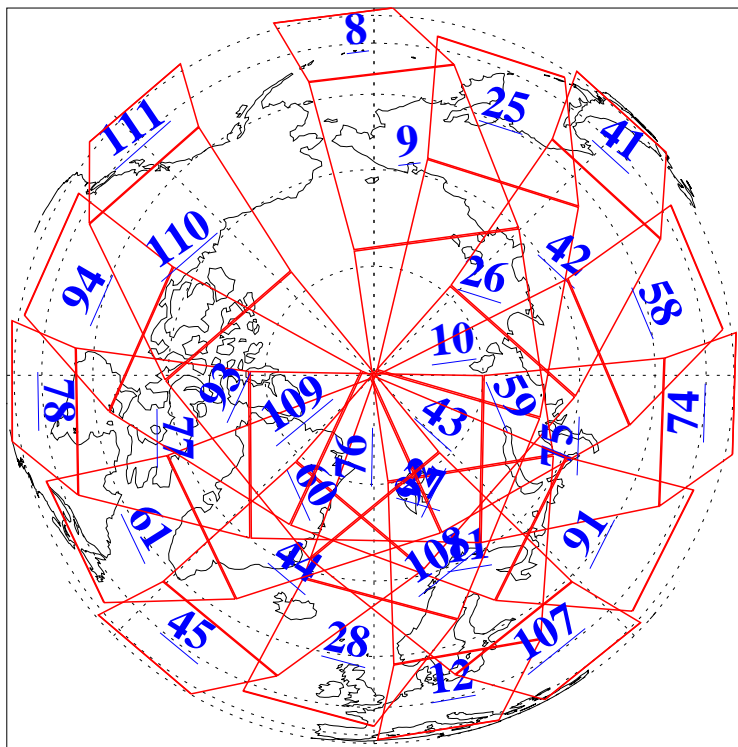

L1B Availability  
 AMSU Granules: 240  
 HSB Granules: 0  
 AIRS Granules: 240

3 Sep 2011  
 DoY 246  
 Aqua Day 3409  
 Granules: 1 to 120

Granules: 121 to 240

Legend: AMSU Available, *HSB Available*, **AIRS Available**

L1B Availability  
AMSU Granules: 240  
HSB Granules: 0  
AIRS Granules: 240

3 Sep 2011  
DoY 246  
Aqua Day 3409  
Ascending Granules

Descending Granules

Legend: AMSU Available, HSB Available, AIRS Available

L1B Availability  
 AMSU Granules: 240  
 HSB Granules: 0  
 AIRS Granules: 240

3 Sep 2011  
 DoY 246  
 Aqua Day 3409

Northern Hemisphere Granules

Southern Hemisphere Granules

Legend: AMSU Available, HSB Available, AIRS Available