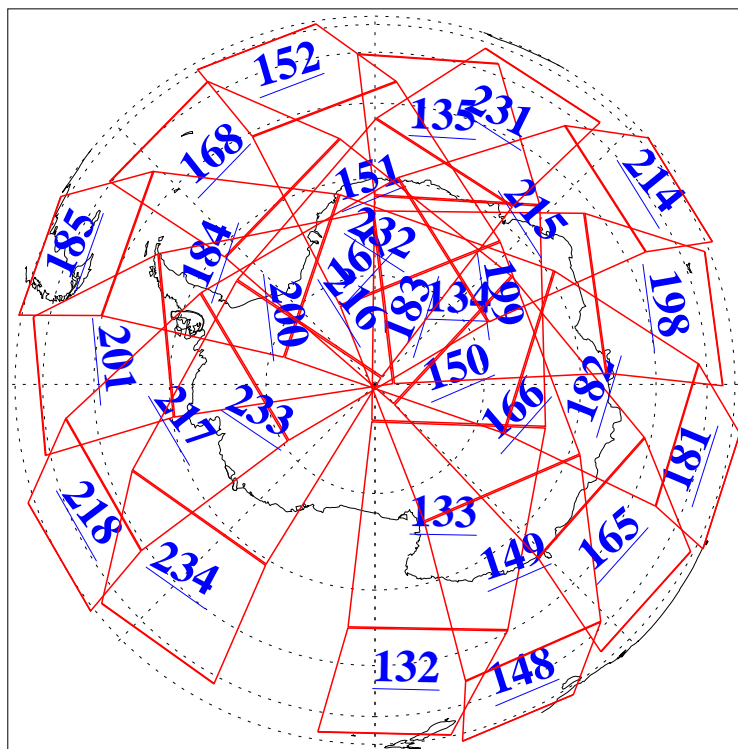

L1B Availability  
 AMSU Granules: 240  
 HSB Granules: 0  
 AIRS Granules: 240

3 Sep 2011  
 DoY 246  
 Aqua Day 3409  
 Granules: 1 to 120

Granules: 121 to 240

Legend: AMSU Available, *HSB Available*, **AIRS Available**

L1B Availability  
AMSU Granules: 240  
HSB Granules: 0  
AIRS Granules: 240

3 Sep 2011  
DoY 246  
Aqua Day 3409  
Ascending Granules

Descending Granules

Legend: AMSU Available, HSB Available, AIRS Available

L1B Availability  
 AMSU Granules: 240  
 HSB Granules: 0  
 AIRS Granules: 240

3 Sep 2011  
 DoY 246  
 Aqua Day 3409

Northern Hemisphere Granules

Southern Hemisphere Granules

Legend: AMSU Available, HSB Available, AIRS Available