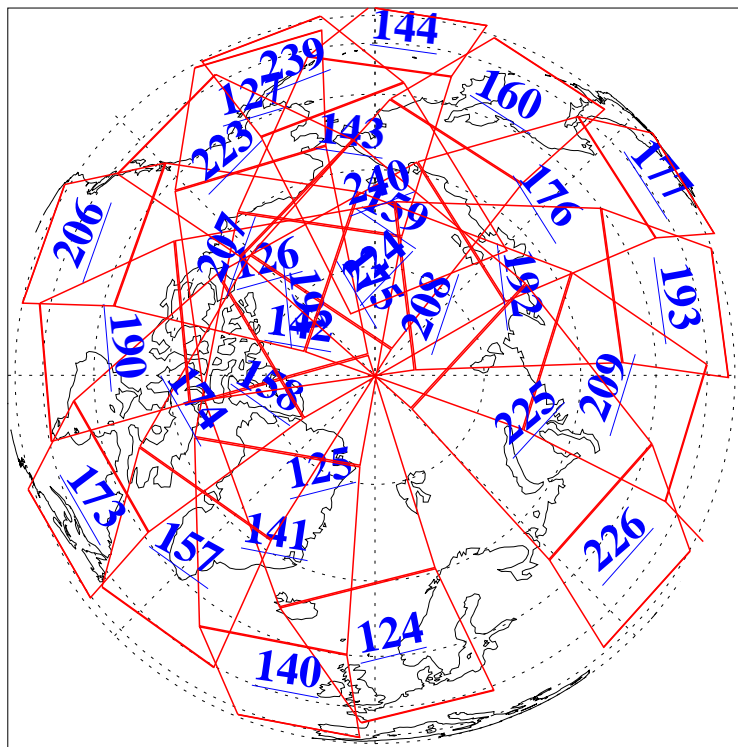

L1B Availability  
 AMSU Granules: 240  
 HSB Granules: 0  
 AIRS Granules: 240

3 Sep 2011  
 DoY 246  
 Aqua Day 3409  
 Granules: 1 to 120

Granules: 121 to 240

Legend: AMSU Available, *HSB Available*, **AIRS Available**

L1B Availability  
AMSU Granules: 240  
HSB Granules: 0  
AIRS Granules: 240

3 Sep 2011  
DoY 246  
Aqua Day 3409  
Ascending Granules

Descending Granules

Legend: AMSU Available, HSB Available, AIRS Available

L1B Availability  
 AMSU Granules: 240  
 HSB Granules: 0  
 AIRS Granules: 240

3 Sep 2011  
 DoY 246  
 Aqua Day 3409

Northern Hemisphere Granules

Southern Hemisphere Granules

Legend: AMSU Available, HSB Available, AIRS Available