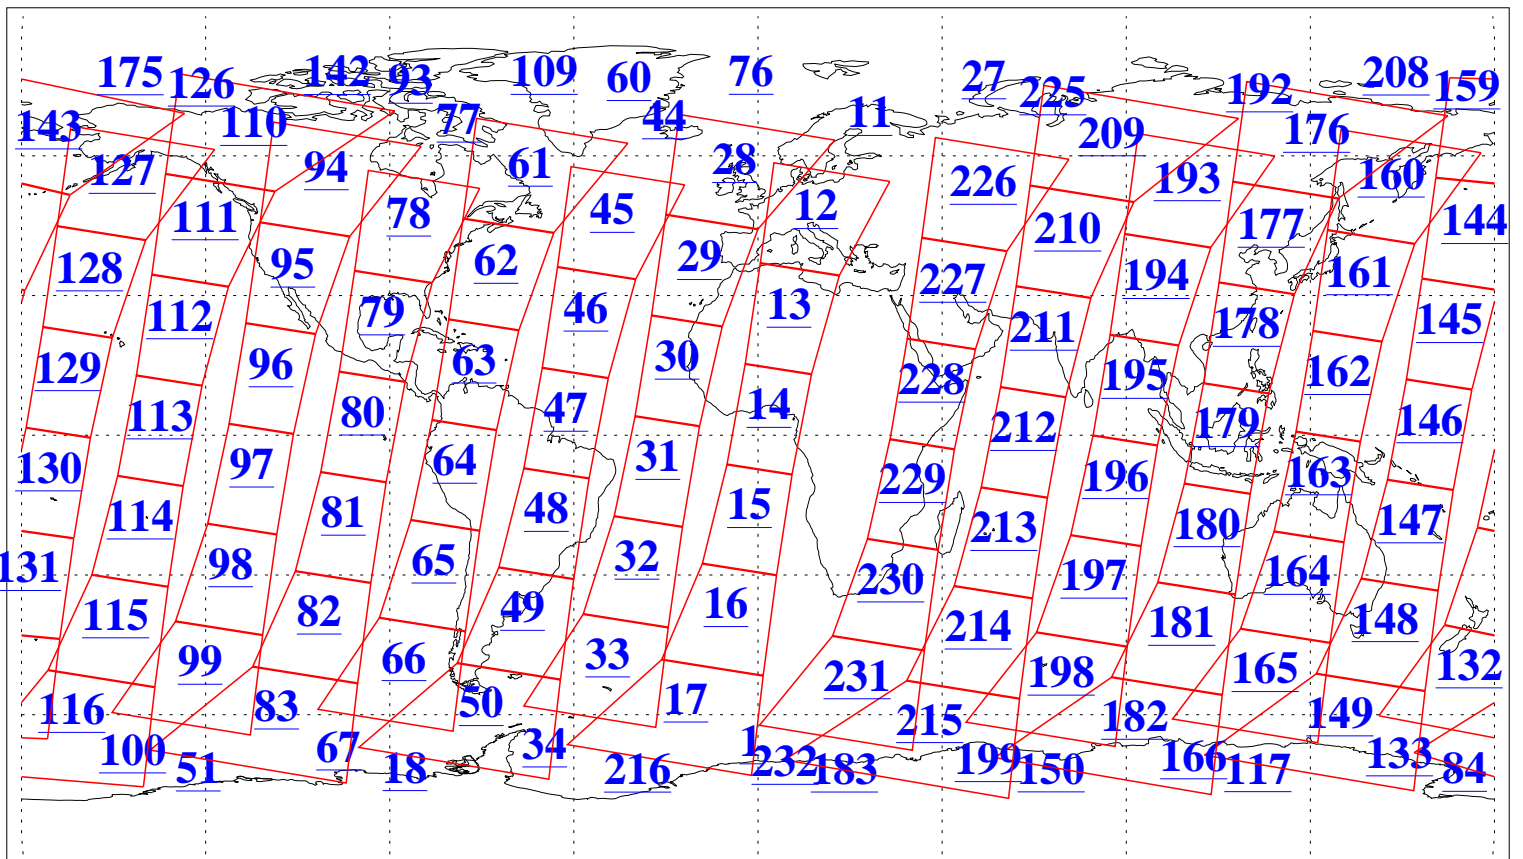

L1B Availability  
 AMSU Granules: 240  
 HSB Granules: 0  
 AIRS Granules: 240

3 Sep 2011  
 DoY 246  
 Aqua Day 3409  
 Granules: 1 to 120

Granules: 121 to 240

Legend: AMSU Available, *HSB Available*, **AIRS Available**

L1B Availability  
AMSU Granules: 240  
HSB Granules: 0  
AIRS Granules: 240

3 Sep 2011  
DoY 246  
Aqua Day 3409  
Ascending Granules

Descending Granules

Legend: AMSU Available, HSB Available, AIRS Available

L1B Availability  
 AMSU Granules: 240  
 HSB Granules: 0  
 AIRS Granules: 240

3 Sep 2011  
 DoY 246  
 Aqua Day 3409

Northern Hemisphere Granules

Southern Hemisphere Granules

Legend: AMSU Available, HSB Available, AIRS Available