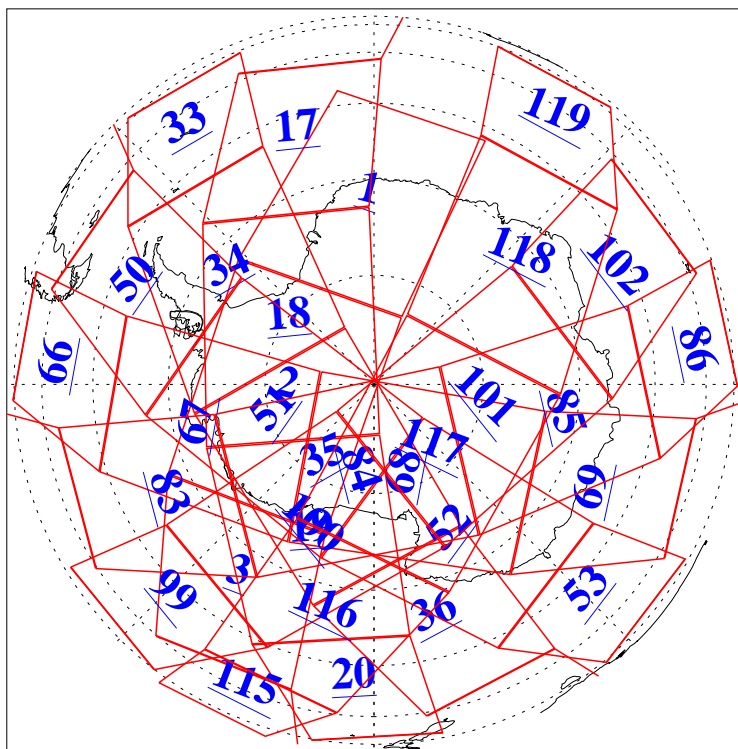

L1B Availability  
 AMSU Granules: 240  
 HSB Granules: 0  
 AIRS Granules: 240

3 Sep 2011  
 DoY 246  
 Aqua Day 3409  
 Granules: 1 to 120

Granules: 121 to 240

Legend: AMSU Available, *HSB Available*, **AIRS Available**

L1B Availability  
AMSU Granules: 240  
HSB Granules: 0  
AIRS Granules: 240

3 Sep 2011  
DoY 246  
Aqua Day 3409  
Ascending Granules

Descending Granules

Legend: AMSU Available, HSB Available, AIRS Available

L1B Availability  
 AMSU Granules: 240  
 HSB Granules: 0  
 AIRS Granules: 240

3 Sep 2011  
 DoY 246  
 Aqua Day 3409

Northern Hemisphere Granules

Southern Hemisphere Granules

Legend: AMSU Available, HSB Available, AIRS Available