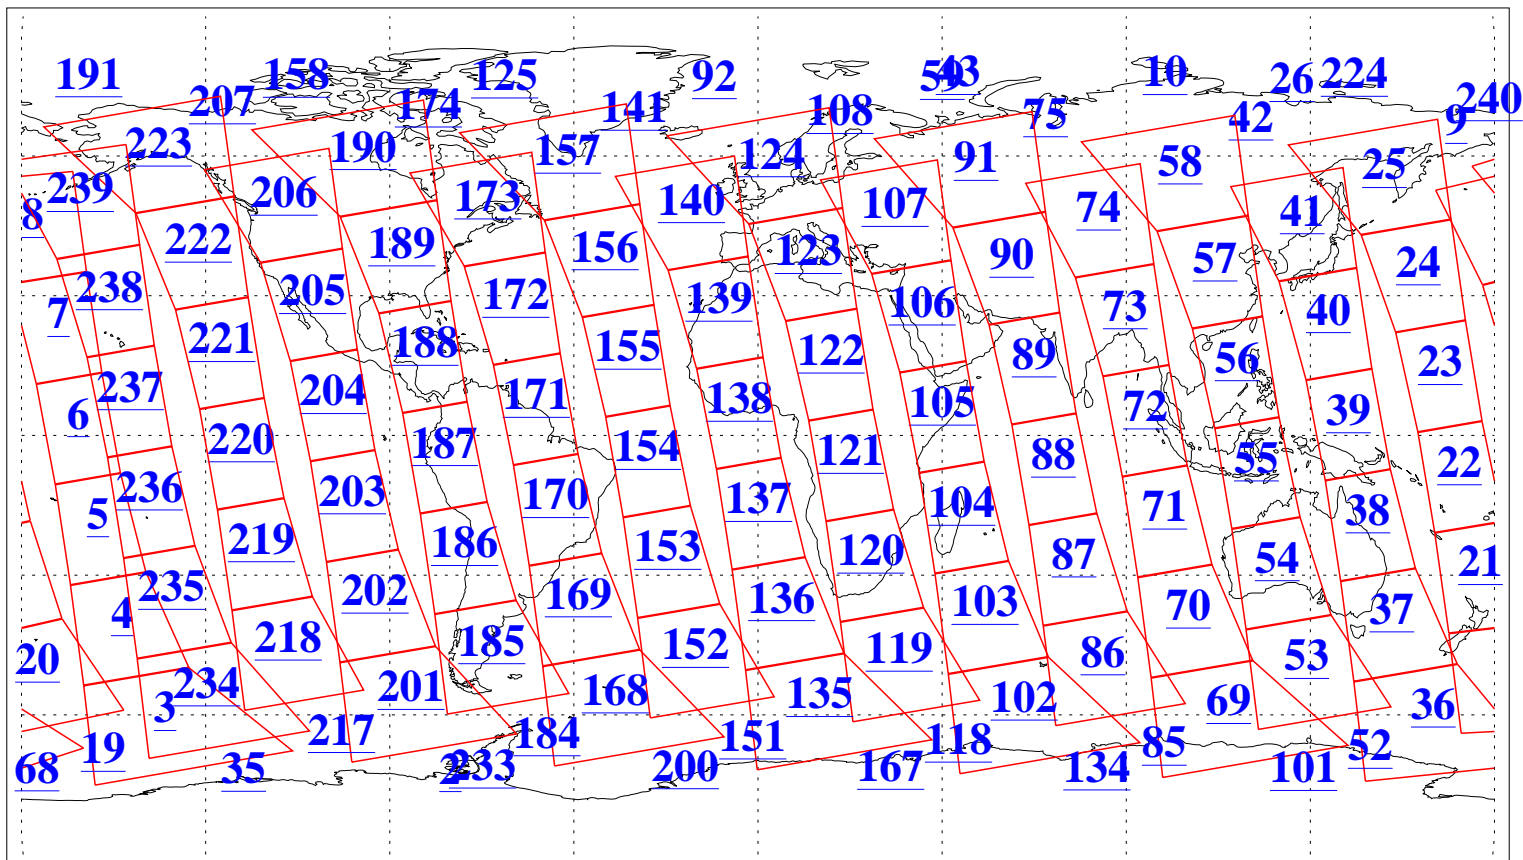

L1B Availability  
 AMSU Granules: 240  
 HSB Granules: 0  
 AIRS Granules: 240

3 Sep 2011  
 DoY 246  
 Aqua Day 3409  
 Granules: 1 to 120

Granules: 121 to 240

Legend: AMSU Available, *HSB Available*, **AIRS Available**

L1B Availability  
AMSU Granules: 240  
HSB Granules: 0  
AIRS Granules: 240

3 Sep 2011  
DoY 246  
Aqua Day 3409  
Ascending Granules

Descending Granules

Legend: AMSU Available, HSB Available, AIRS Available

L1B Availability  
 AMSU Granules: 240  
 HSB Granules: 0  
 AIRS Granules: 240

3 Sep 2011  
 DoY 246  
 Aqua Day 3409

Northern Hemisphere Granules

Southern Hemisphere Granules

Legend: AMSU Available, HSB Available, AIRS Available