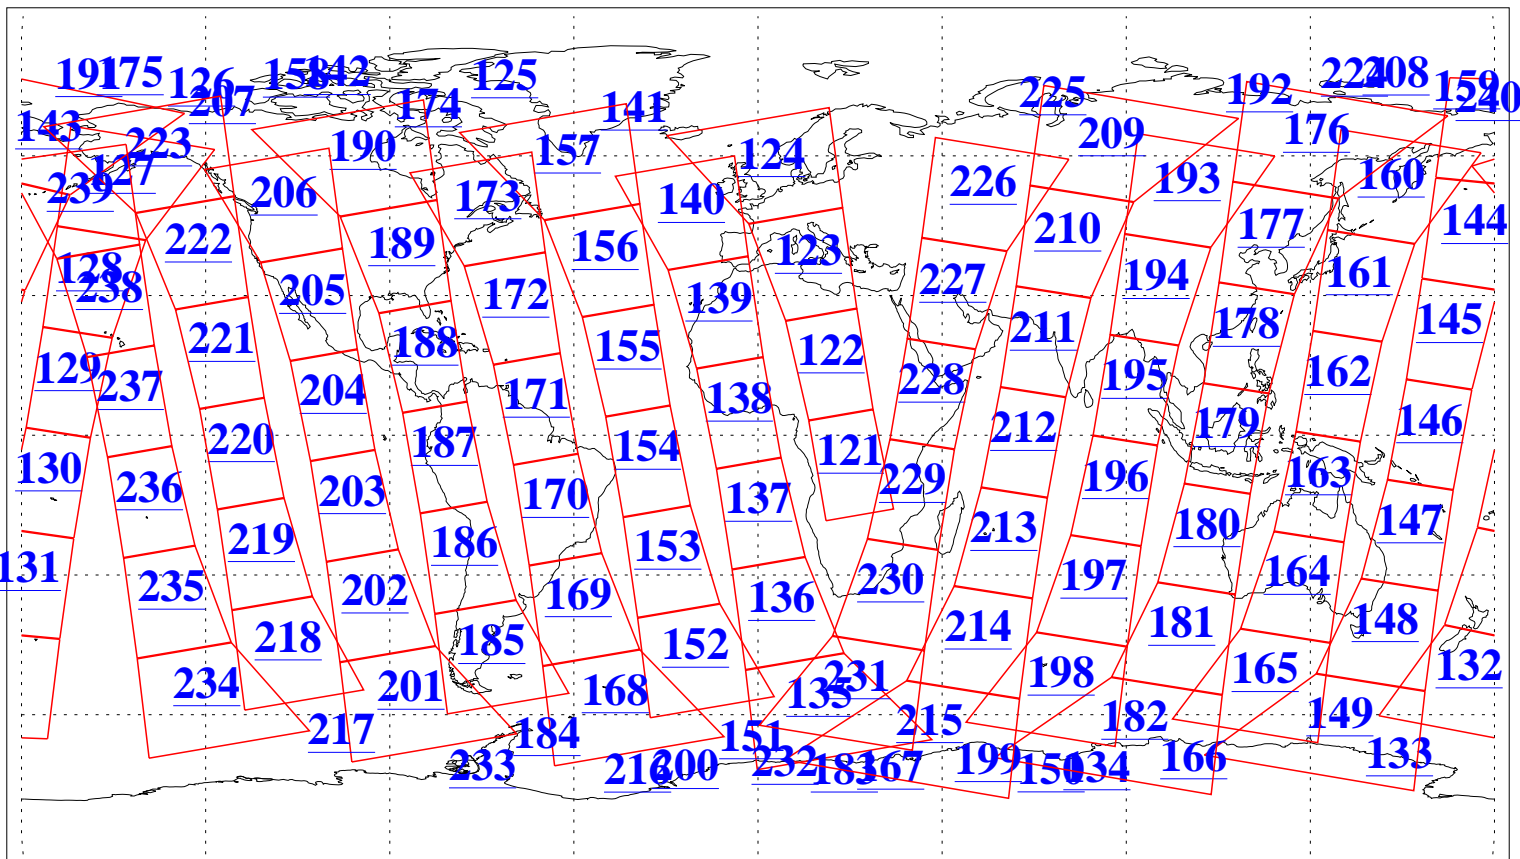

L1B Availability  
 AMSU Granules: 240  
 HSB Granules: 0  
 AIRS Granules: 240

3 Sep 2011  
 DoY 246  
 Aqua Day 3409  
 Granules: 1 to 120

Granules: 121 to 240

Legend: AMSU Available, *HSB Available*, **AIRS Available**

L1B Availability  
AMSU Granules: 240  
HSB Granules: 0  
AIRS Granules: 240

3 Sep 2011  
DoY 246  
Aqua Day 3409  
Ascending Granules

Descending Granules

Legend: AMSU Available, HSB Available, AIRS Available

L1B Availability  
 AMSU Granules: 240  
 HSB Granules: 0  
 AIRS Granules: 240

3 Sep 2011  
 DoY 246  
 Aqua Day 3409

Northern Hemisphere Granules

Southern Hemisphere Granules

Legend: AMSU Available, HSB Available, AIRS Available