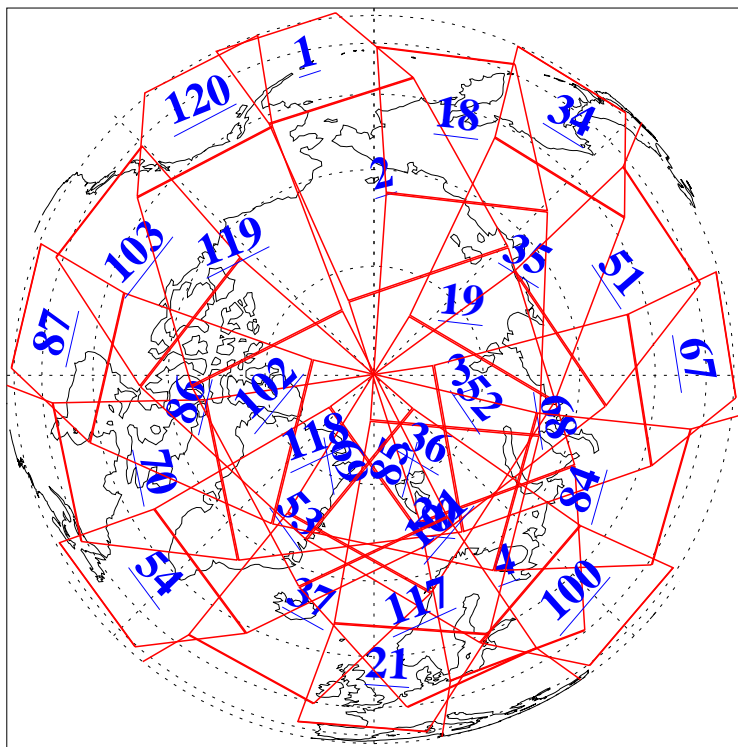

L1B Availability  
AMSU Granules: 240  
HSB Granules: 0  
AIRS Granules: 240

2 Sep 2011  
DoY 245  
Aqua Day 3408  
Granules: 1 to 120

Granules: 121 to 240

Legend: AMSU Available, HSB Available, AIRS Available

L1B Availability  
AMSU Granules: 240  
HSB Granules: 0  
AIRS Granules: 240

2 Sep 2011  
DoY 245  
Aqua Day 3408

Ascending Granules

Descending Granules

Legend: AMSU Available, HSB Available, AIRS Available

L1B Availability  
 AMSU Granules: 240  
 HSB Granules: 0  
 AIRS Granules: 240

2 Sep 2011  
 DoY 245  
 Aqua Day 3408

Northern Hemisphere Granules

Southern Hemisphere Granules

Legend: AMSU Available, HSB Available, AIRS Available