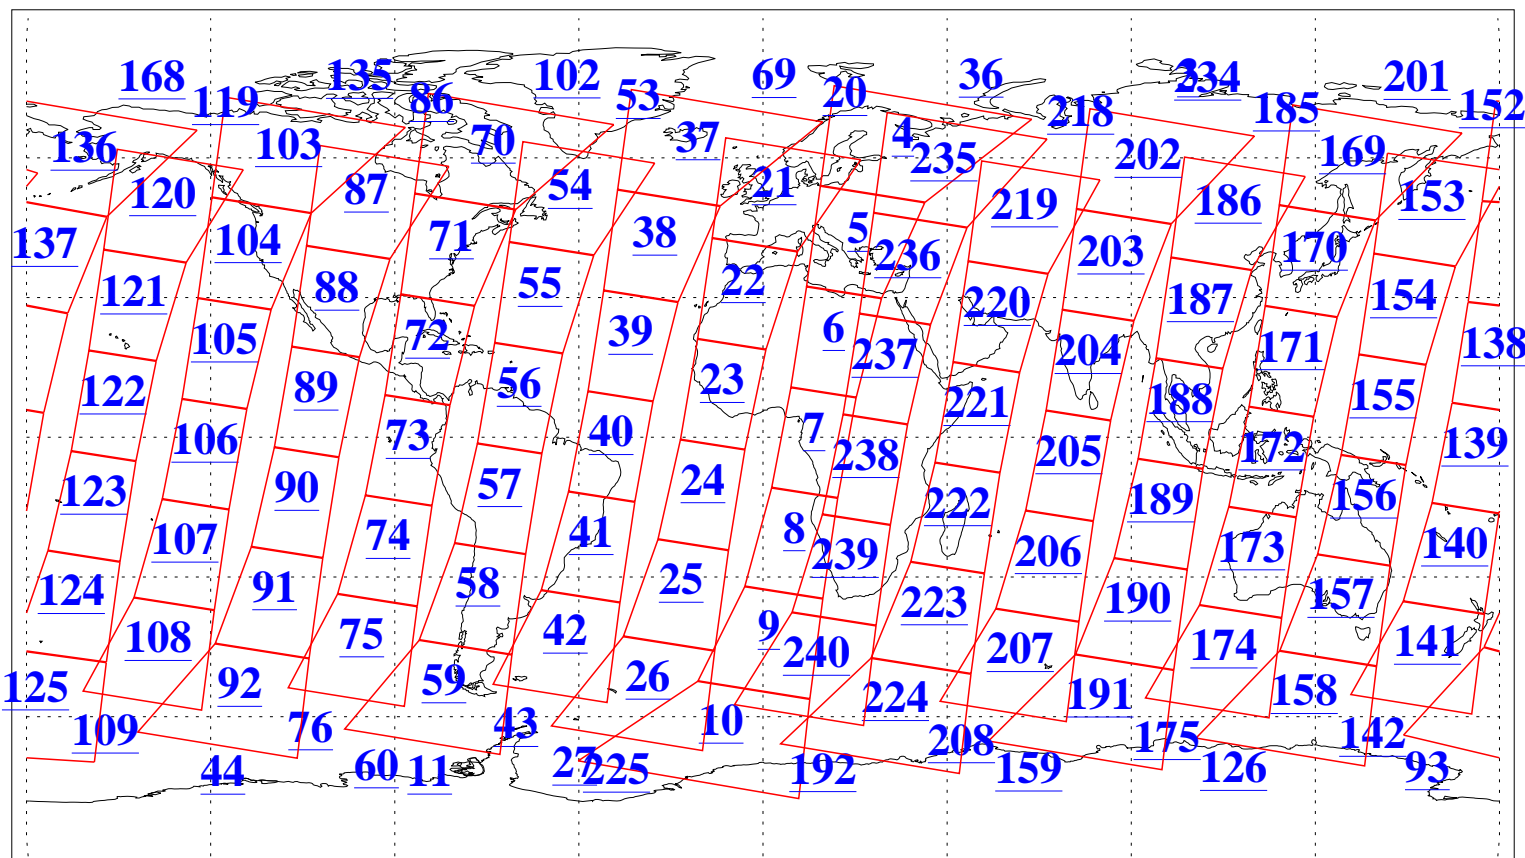

L1B Availability  
AMSU Granules: 240  
HSB Granules: 0  
AIRS Granules: 240

2 Sep 2011  
DoY 245  
Aqua Day 3408  
Granules: 1 to 120

Granules: 121 to 240

Legend: AMSU Available, HSB Available, AIRS Available

L1B Availability  
AMSU Granules: 240  
HSB Granules: 0  
AIRS Granules: 240

2 Sep 2011  
DoY 245  
Aqua Day 3408

Ascending Granules

Descending Granules

Legend: AMSU Available, HSB Available, AIRS Available

L1B Availability  
 AMSU Granules: 240  
 HSB Granules: 0  
 AIRS Granules: 240

2 Sep 2011  
 DoY 245  
 Aqua Day 3408

Northern Hemisphere Granules

Southern Hemisphere Granules

Legend: AMSU Available, HSB Available, AIRS Available