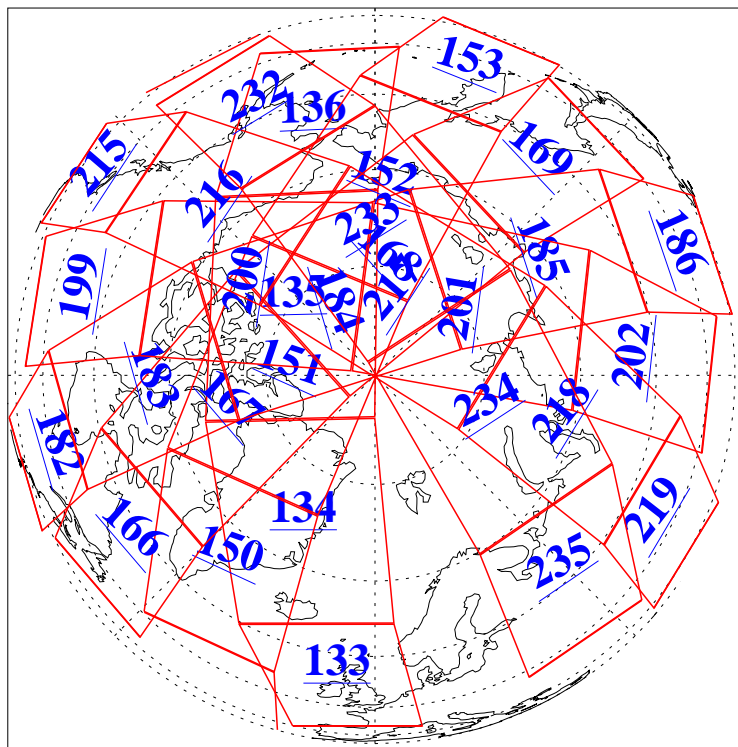

L1B Availability  
AMSU Granules: 240  
HSB Granules: 0  
AIRS Granules: 240

2 Sep 2011  
DoY 245  
Aqua Day 3408  
Granules: 1 to 120

Granules: 121 to 240

Legend: AMSU Available, HSB Available, AIRS Available

L1B Availability  
AMSU Granules: 240  
HSB Granules: 0  
AIRS Granules: 240

2 Sep 2011  
DoY 245  
Aqua Day 3408

Ascending Granules

Descending Granules

Legend: AMSU Available, HSB Available, AIRS Available

L1B Availability  
 AMSU Granules: 240  
 HSB Granules: 0  
 AIRS Granules: 240

2 Sep 2011  
 DoY 245  
 Aqua Day 3408

Northern Hemisphere Granules

Southern Hemisphere Granules

Legend: AMSU Available, HSB Available, AIRS Available