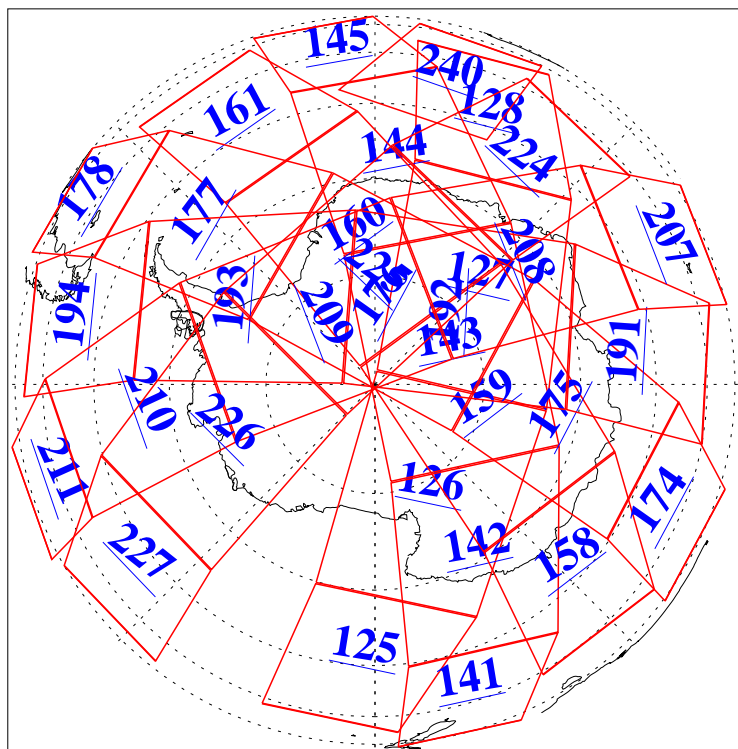

L1B Availability  
AMSU Granules: 240  
HSB Granules: 0  
AIRS Granules: 240

2 Sep 2011  
DoY 245  
Aqua Day 3408  
Granules: 1 to 120

Granules: 121 to 240

Legend: AMSU Available, HSB Available, AIRS Available

L1B Availability  
AMSU Granules: 240  
HSB Granules: 0  
AIRS Granules: 240

2 Sep 2011  
DoY 245  
Aqua Day 3408

Ascending Granules

Descending Granules

Legend: AMSU Available, HSB Available, AIRS Available

L1B Availability  
 AMSU Granules: 240  
 HSB Granules: 0  
 AIRS Granules: 240

2 Sep 2011  
 DoY 245  
 Aqua Day 3408

Northern Hemisphere Granules

Southern Hemisphere Granules

Legend: AMSU Available, HSB Available, AIRS Available