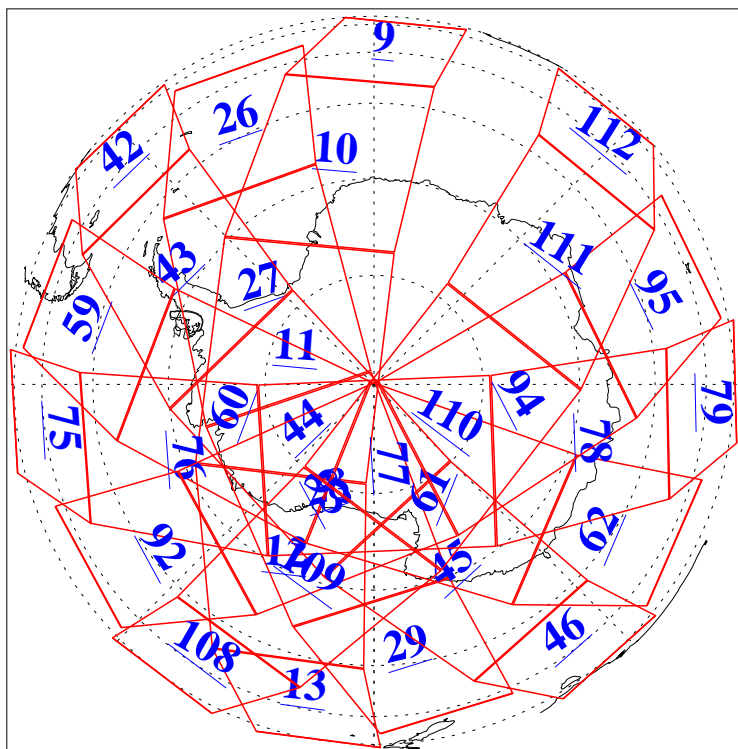

L1B Availability  
AMSU Granules: 240  
HSB Granules: 0  
AIRS Granules: 240

2 Sep 2011  
DoY 245  
Aqua Day 3408  
Granules: 1 to 120

Granules: 121 to 240

Legend: AMSU Available, HSB Available, AIRS Available

L1B Availability  
AMSU Granules: 240  
HSB Granules: 0  
AIRS Granules: 240

2 Sep 2011  
DoY 245  
Aqua Day 3408

Ascending Granules

Descending Granules

Legend: AMSU Available, HSB Available, AIRS Available

L1B Availability  
 AMSU Granules: 240  
 HSB Granules: 0  
 AIRS Granules: 240

2 Sep 2011  
 DoY 245  
 Aqua Day 3408

Northern Hemisphere Granules

Southern Hemisphere Granules

Legend: AMSU Available, HSB Available, AIRS Available