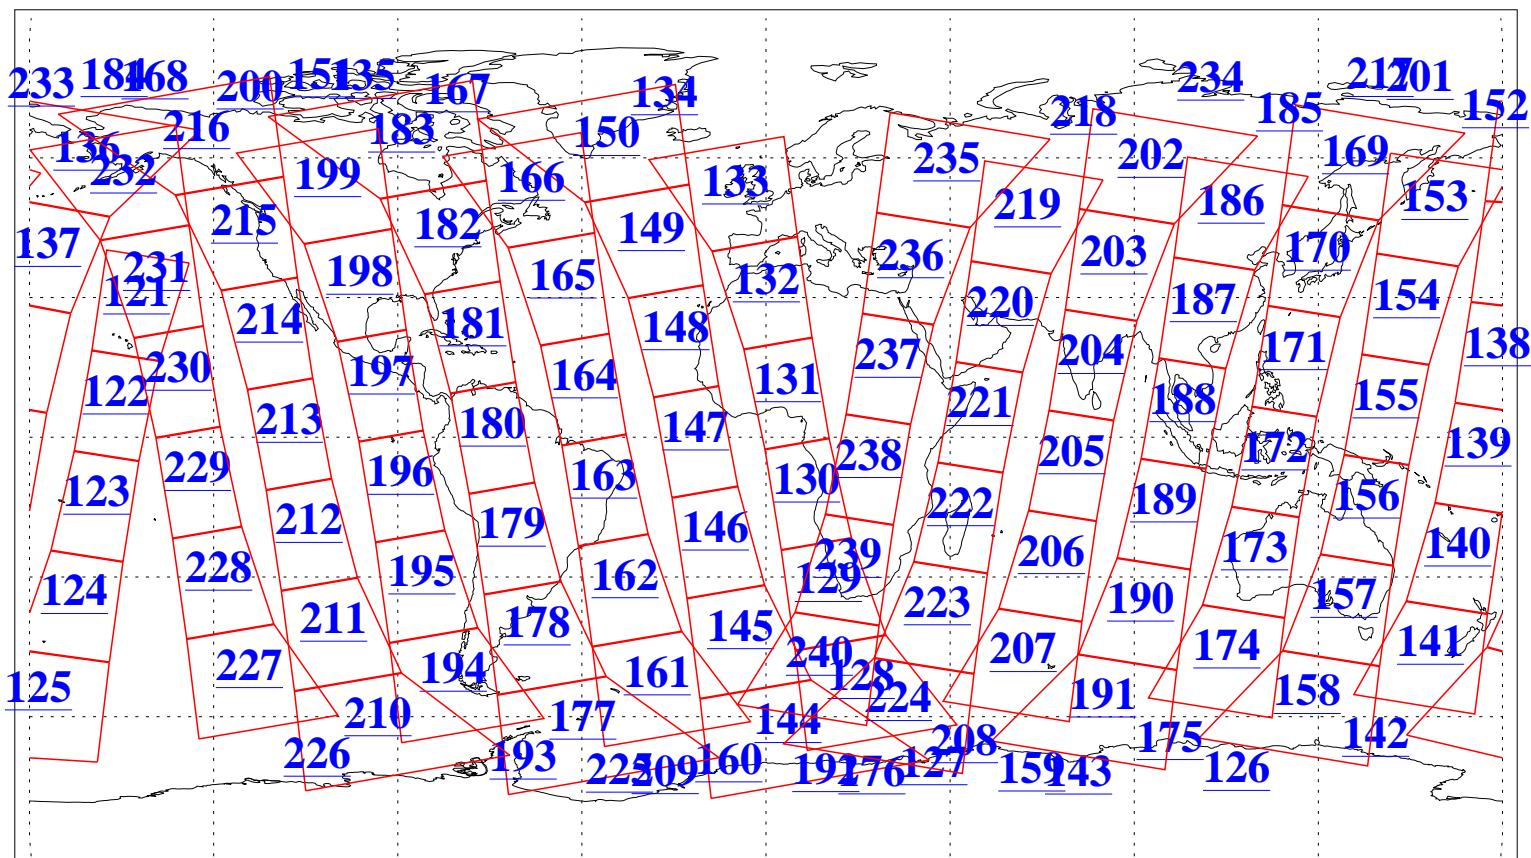

L1B Availability  
AMSU Granules: 240  
HSB Granules: 0  
AIRS Granules: 240

2 Sep 2011  
DoY 245  
Aqua Day 3408  
Granules: 1 to 120

Granules: 121 to 240

Legend: AMSU Available, HSB Available, AIRS Available

L1B Availability  
AMSU Granules: 240  
HSB Granules: 0  
AIRS Granules: 240

2 Sep 2011  
DoY 245  
Aqua Day 3408

Ascending Granules

Descending Granules

Legend: AMSU Available, HSB Available, AIRS Available

L1B Availability  
 AMSU Granules: 240  
 HSB Granules: 0  
 AIRS Granules: 240

2 Sep 2011  
 DoY 245  
 Aqua Day 3408

Northern Hemisphere Granules

Southern Hemisphere Granules

Legend: AMSU Available, HSB Available, AIRS Available