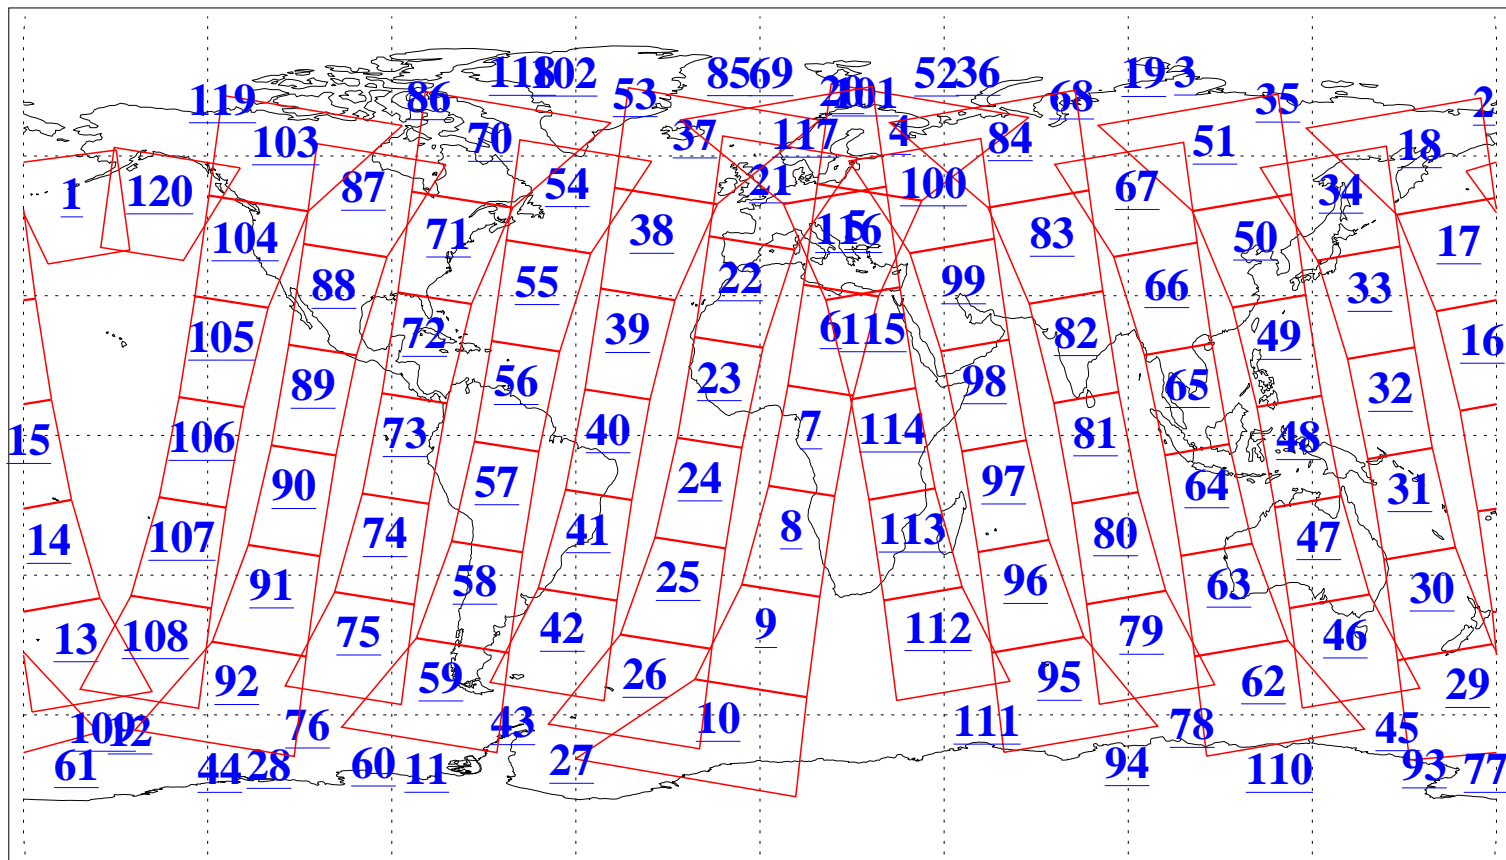

L1B Availability  
AMSU Granules: 240  
HSB Granules: 0  
AIRS Granules: 240

2 Sep 2011  
DoY 245  
Aqua Day 3408  
Granules: 1 to 120

Granules: 121 to 240

Legend: AMSU Available, HSB Available, AIRS Available

L1B Availability  
AMSU Granules: 240  
HSB Granules: 0  
AIRS Granules: 240

2 Sep 2011  
DoY 245  
Aqua Day 3408

Ascending Granules

Descending Granules

Legend: AMSU Available, HSB Available, AIRS Available

L1B Availability  
 AMSU Granules: 240  
 HSB Granules: 0  
 AIRS Granules: 240

2 Sep 2011  
 DoY 245  
 Aqua Day 3408

Northern Hemisphere Granules

Southern Hemisphere Granules

Legend: AMSU Available, HSB Available, AIRS Available