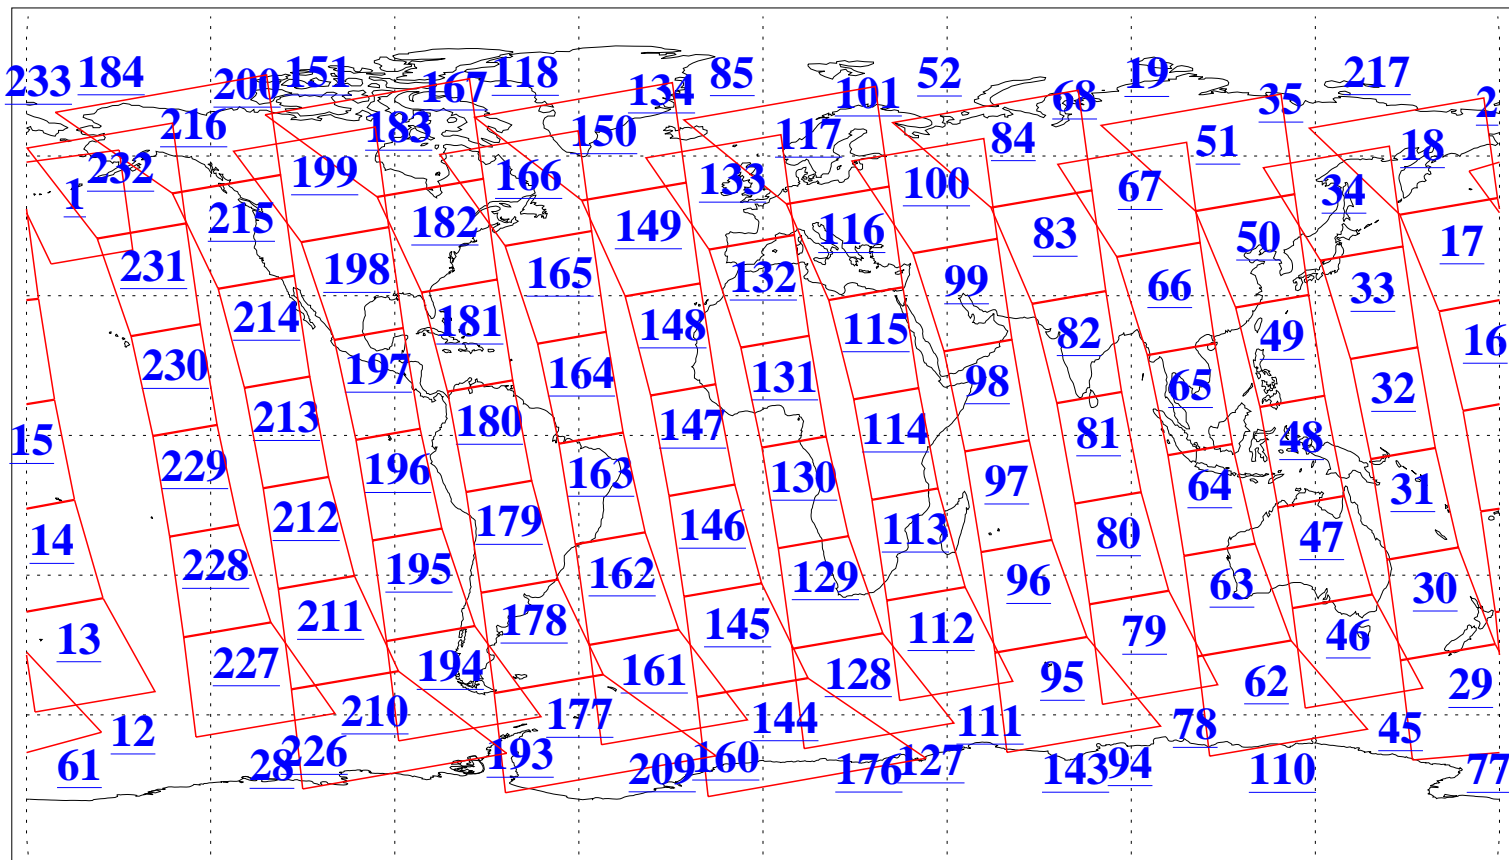

L1B Availability  
AMSU Granules: 240  
HSB Granules: 0  
AIRS Granules: 240

2 Sep 2011  
DoY 245  
Aqua Day 3408  
Granules: 1 to 120

Granules: 121 to 240

Legend: AMSU Available, HSB Available, AIRS Available

L1B Availability  
AMSU Granules: 240  
HSB Granules: 0  
AIRS Granules: 240

2 Sep 2011  
DoY 245  
Aqua Day 3408

Ascending Granules

Descending Granules

Legend: AMSU Available, HSB Available, AIRS Available

L1B Availability  
 AMSU Granules: 240  
 HSB Granules: 0  
 AIRS Granules: 240

2 Sep 2011  
 DoY 245  
 Aqua Day 3408

Northern Hemisphere Granules

Southern Hemisphere Granules

Legend: AMSU Available, HSB Available, AIRS Available