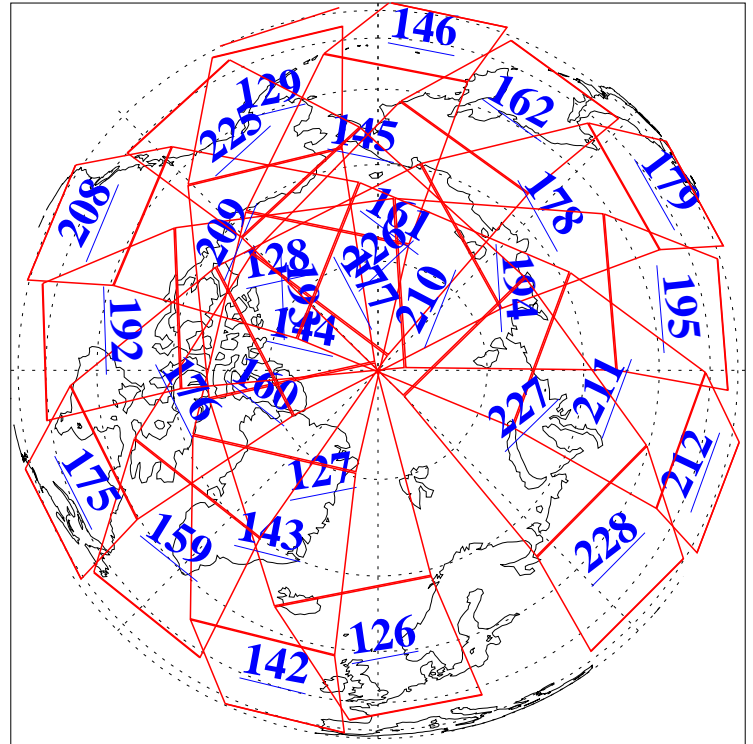

L1B Availability
AMSU Granules: 240
HSB Granules: 0
AIRS Granules: 240

1 Sep 2011
DoY 244
Aqua Day 3407
Granules: 1 to 120

Granules: 121 to 240

Legend: AMSU Available, HSB Available, AIRS Available

L1B Availability
AMSU Granules: 240
HSB Granules: 0
AIRS Granules: 240

1 Sep 2011
DoY 244
Aqua Day 3407
Ascending Granules

Descending Granules

Legend: AMSU Available, HSB Available, AIRS Available

L1B Availability
 AMSU Granules: 240
 HSB Granules: 0
 AIRS Granules: 240

1 Sep 2011
 DoY 244
 Aqua Day 3407

Northern Hemisphere Granules

Southern Hemisphere Granules

Legend: AMSU Available, HSB Available, AIRS Available