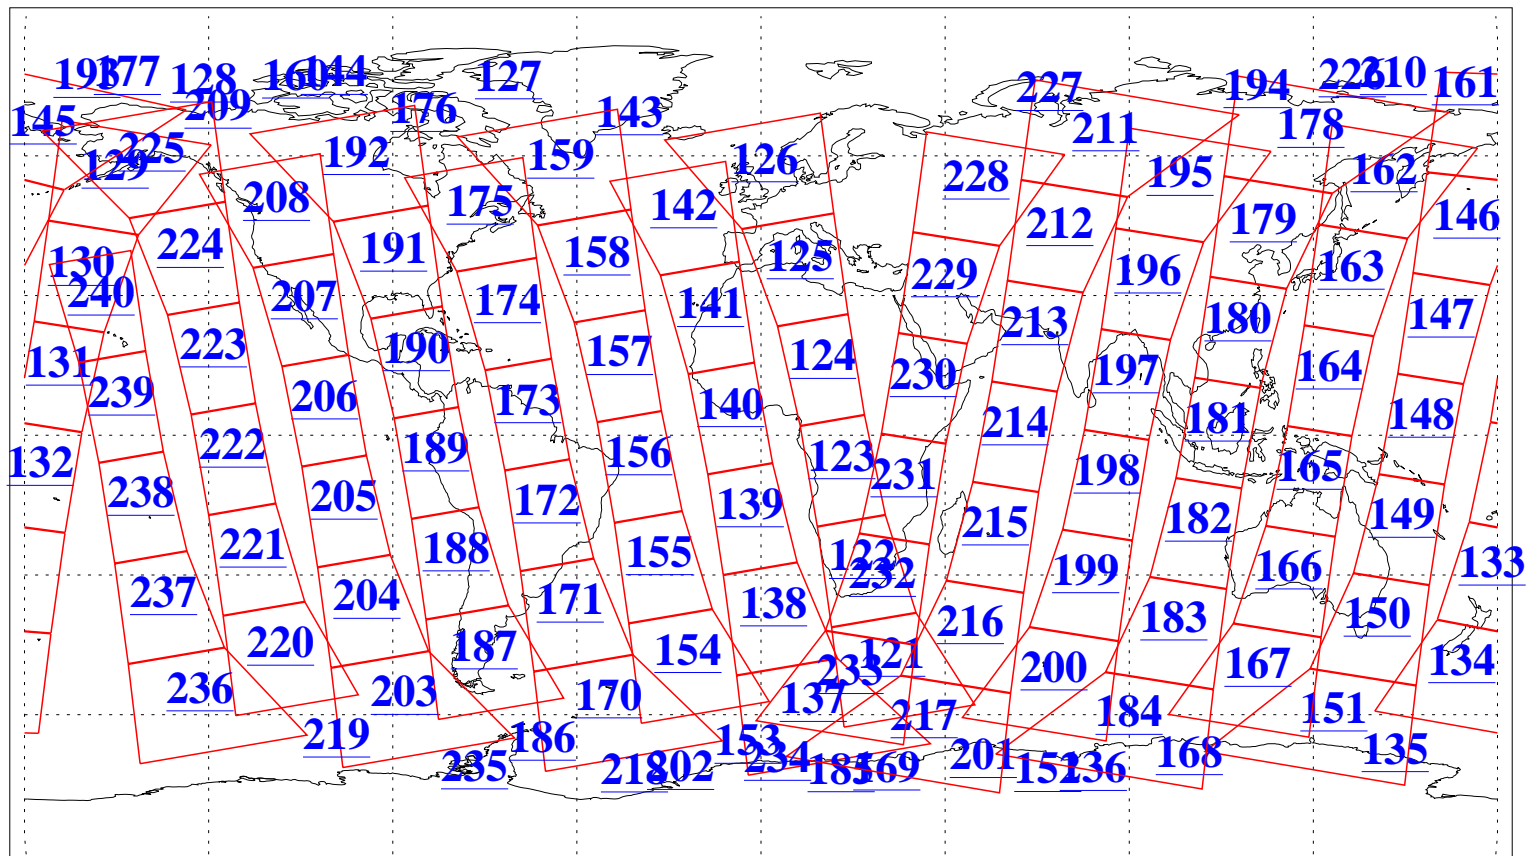

L1B Availability
AMSU Granules: 240
HSB Granules: 0
AIRS Granules: 240

1 Sep 2011
DoY 244
Aqua Day 3407
Granules: 1 to 120

Granules: 121 to 240

Legend: AMSU Available, HSB Available, AIRS Available

L1B Availability
AMSU Granules: 240
HSB Granules: 0
AIRS Granules: 240

1 Sep 2011
DoY 244
Aqua Day 3407
Ascending Granules

Descending Granules

Legend: AMSU Available, HSB Available, AIRS Available

L1B Availability
 AMSU Granules: 240
 HSB Granules: 0
 AIRS Granules: 240

1 Sep 2011
 DoY 244
 Aqua Day 3407