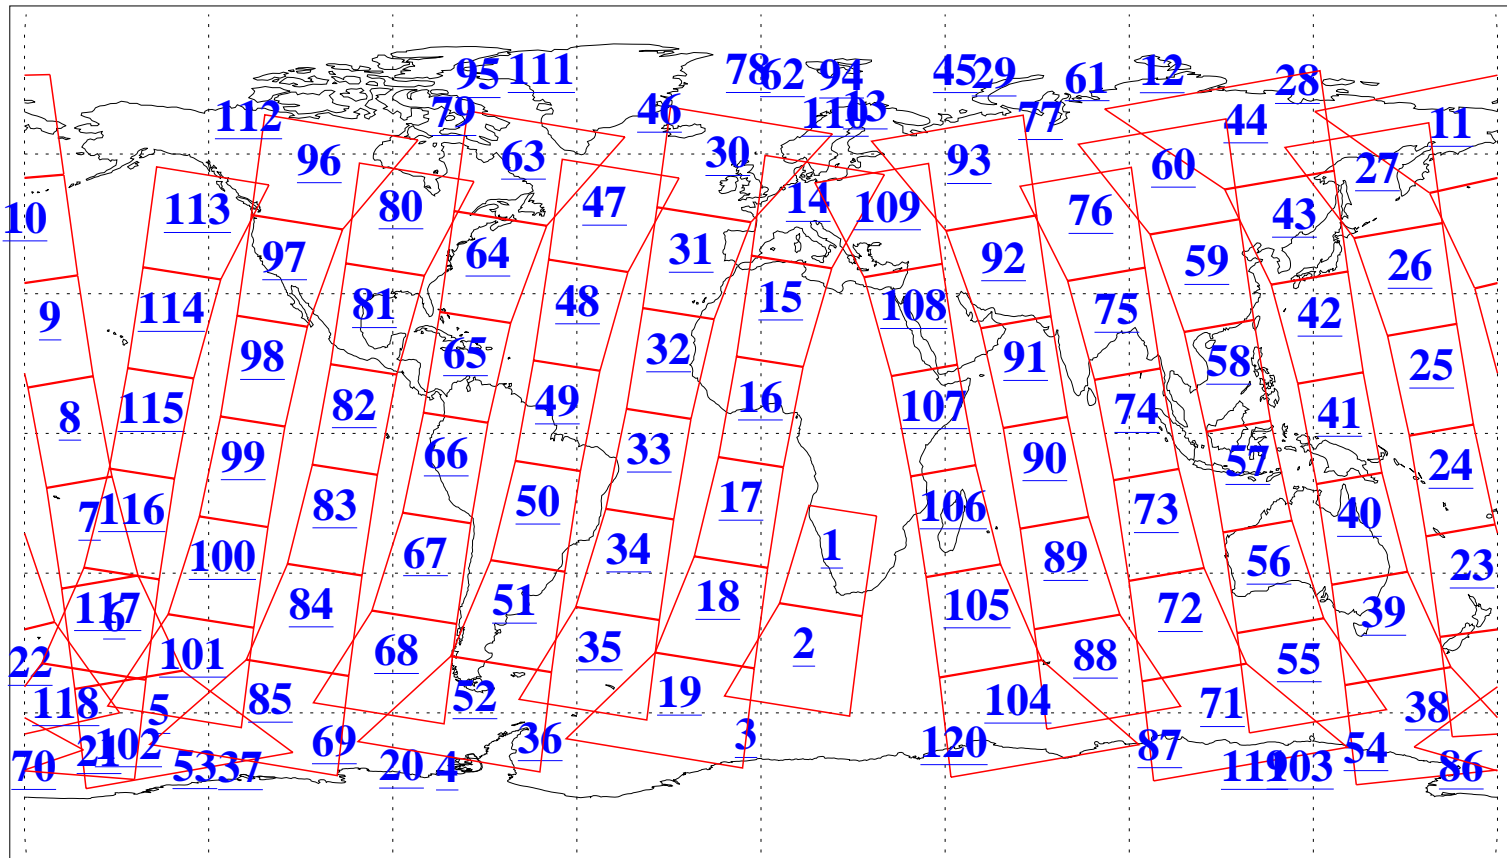

L1B Availability
AMSU Granules: 240
HSB Granules: 0
AIRS Granules: 240

1 Sep 2011
DoY 244
Aqua Day 3407
Granules: 1 to 120

Granules: 121 to 240

Legend: AMSU Available, HSB Available, AIRS Available

L1B Availability
AMSU Granules: 240
HSB Granules: 0
AIRS Granules: 240

1 Sep 2011
DoY 244
Aqua Day 3407
Ascending Granules

Descending Granules

Legend: AMSU Available, HSB Available, AIRS Available

L1B Availability
 AMSU Granules: 240
 HSB Granules: 0
 AIRS Granules: 240

1 Sep 2011
 DoY 244
 Aqua Day 3407

Northern Hemisphere Granules

Southern Hemisphere Granules

Legend: AMSU Available, HSB Available, AIRS Available