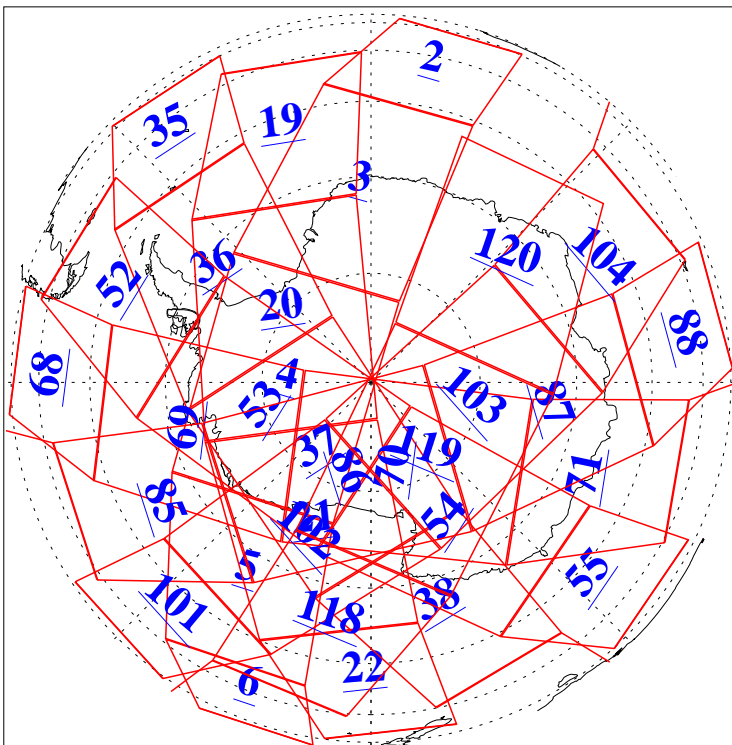

L1B Availability
AMSU Granules: 240
HSB Granules: 0
AIRS Granules: 240

1 Sep 2011
DoY 244
Aqua Day 3407
Granules: 1 to 120

Granules: 121 to 240

Legend: AMSU Available, HSB Available, AIRS Available

L1B Availability
AMSU Granules: 240
HSB Granules: 0
AIRS Granules: 240

1 Sep 2011
DoY 244
Aqua Day 3407
Ascending Granules

Descending Granules

Legend: AMSU Available, HSB Available, AIRS Available

L1B Availability
 AMSU Granules: 240
 HSB Granules: 0
 AIRS Granules: 240

1 Sep 2011
 DoY 244
 Aqua Day 3407

Northern Hemisphere Granules

Southern Hemisphere Granules

Legend: AMSU Available, HSB Available, AIRS Available