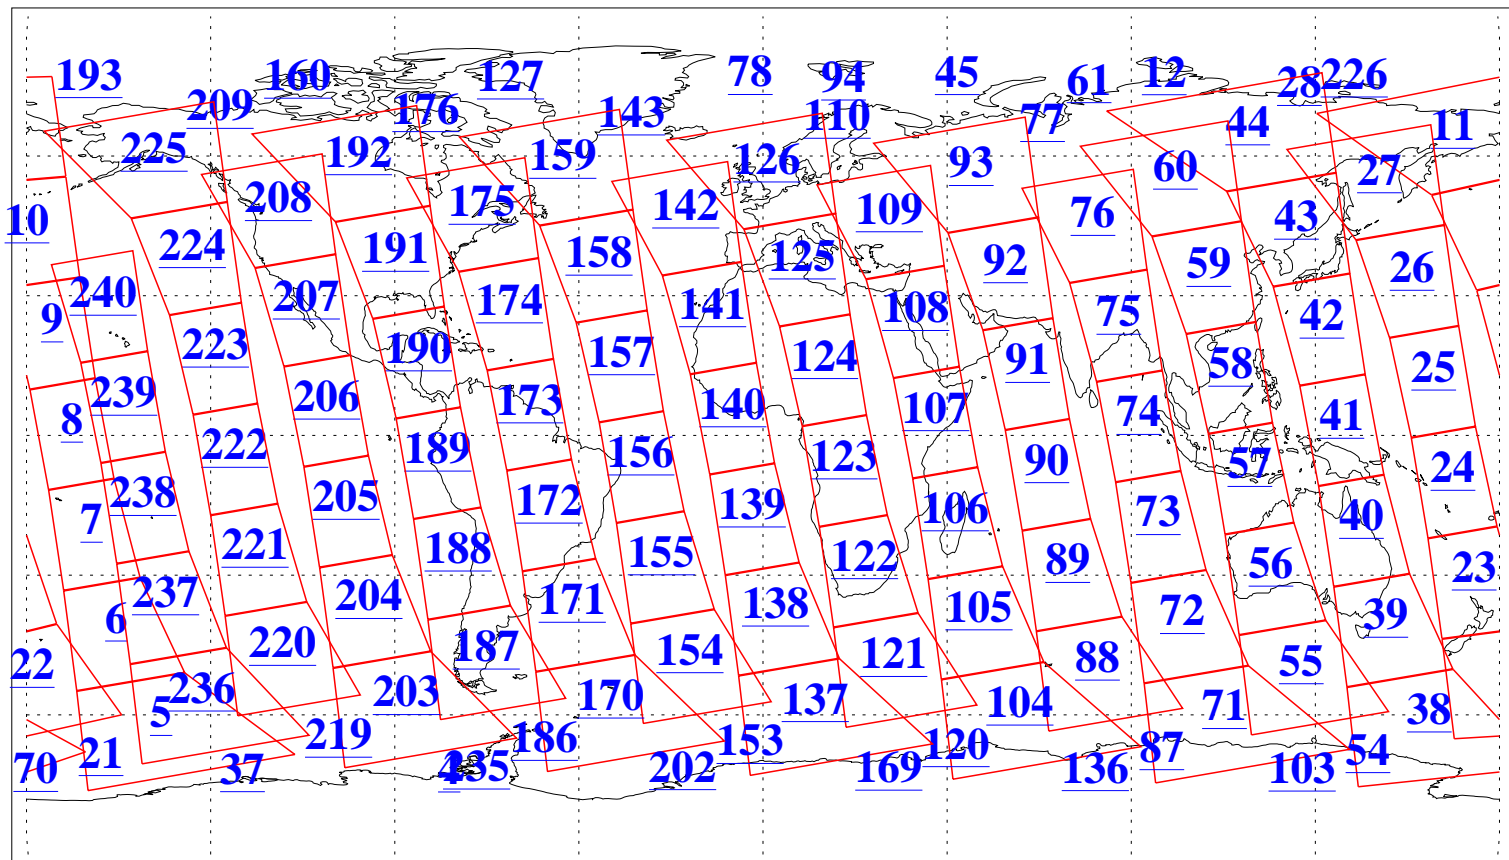

L1B Availability
AMSU Granules: 240
HSB Granules: 0
AIRS Granules: 240

1 Sep 2011
DoY 244
Aqua Day 3407
Granules: 1 to 120

Granules: 121 to 240

Legend: AMSU Available, HSB Available, AIRS Available

L1B Availability
AMSU Granules: 240
HSB Granules: 0
AIRS Granules: 240

1 Sep 2011
DoY 244
Aqua Day 3407
Ascending Granules

Descending Granules

Legend: AMSU Available, HSB Available, AIRS Available

L1B Availability
 AMSU Granules: 240
 HSB Granules: 0
 AIRS Granules: 240

1 Sep 2011
 DoY 244
 Aqua Day 3407