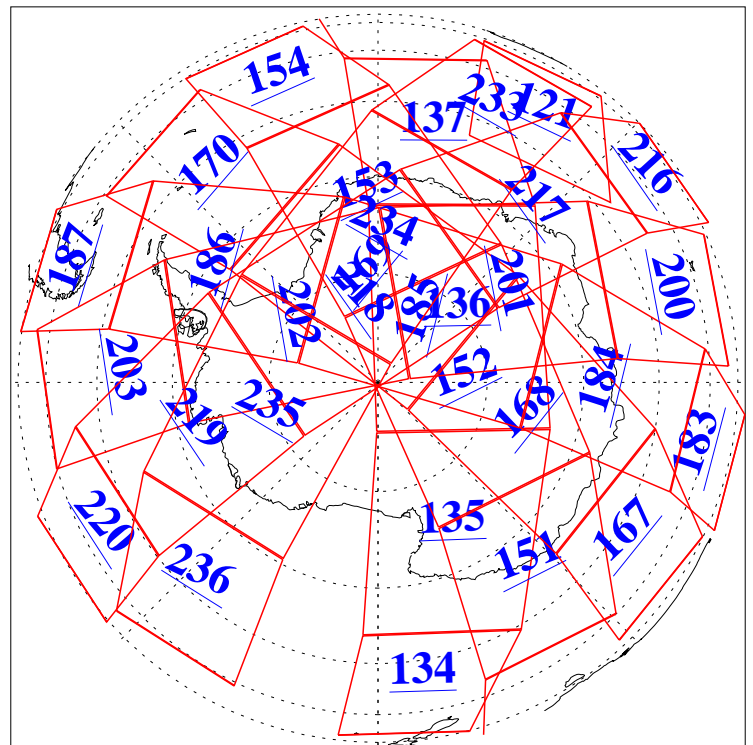

L1B Availability
AMSU Granules: 240
HSB Granules: 0
AIRS Granules: 240

1 Sep 2011
DoY 244
Aqua Day 3407
Granules: 1 to 120

Granules: 121 to 240

Legend: AMSU Available, HSB Available, AIRS Available

L1B Availability
AMSU Granules: 240
HSB Granules: 0
AIRS Granules: 240

1 Sep 2011
DoY 244
Aqua Day 3407
Ascending Granules

Descending Granules

Legend: AMSU Available, HSB Available, AIRS Available

L1B Availability
 AMSU Granules: 240
 HSB Granules: 0
 AIRS Granules: 240

1 Sep 2011
 DoY 244
 Aqua Day 3407

Northern Hemisphere Granules

Southern Hemisphere Granules

Legend: AMSU Available, HSB Available, AIRS Available