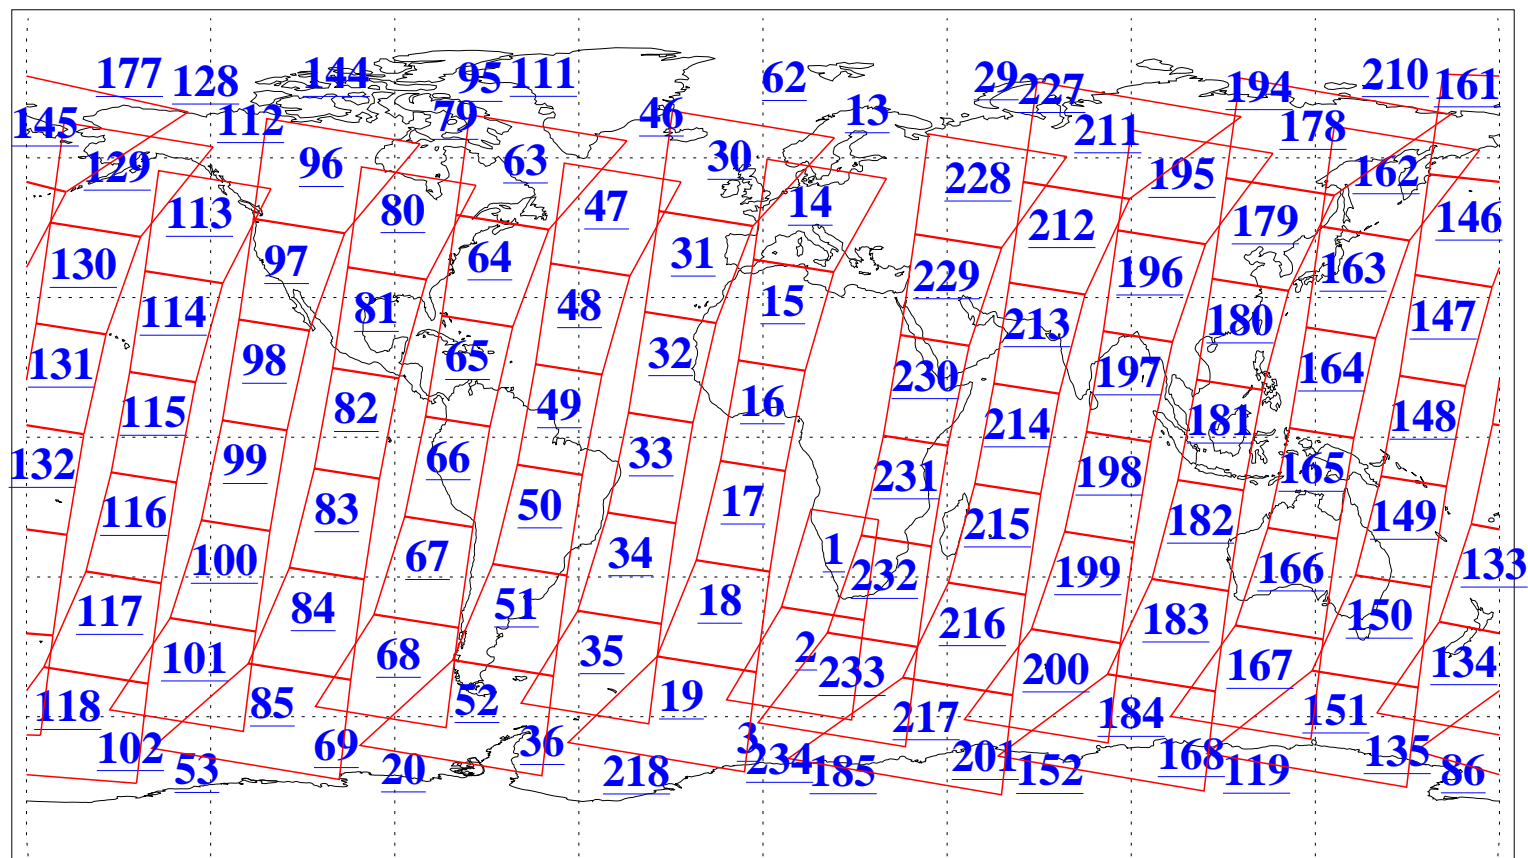

L1B Availability
AMSU Granules: 240
HSB Granules: 0
AIRS Granules: 240

1 Sep 2011
DoY 244
Aqua Day 3407
Granules: 1 to 120

Granules: 121 to 240

Legend: AMSU Available, HSB Available, AIRS Available

L1B Availability
AMSU Granules: 240
HSB Granules: 0
AIRS Granules: 240

1 Sep 2011
DoY 244
Aqua Day 3407
Ascending Granules

Descending Granules

Legend: AMSU Available, HSB Available, AIRS Available

L1B Availability
 AMSU Granules: 240
 HSB Granules: 0
 AIRS Granules: 240

1 Sep 2011
 DoY 244
 Aqua Day 3407

Northern Hemisphere Granules

Southern Hemisphere Granules

Legend: AMSU Available, HSB Available, AIRS Available