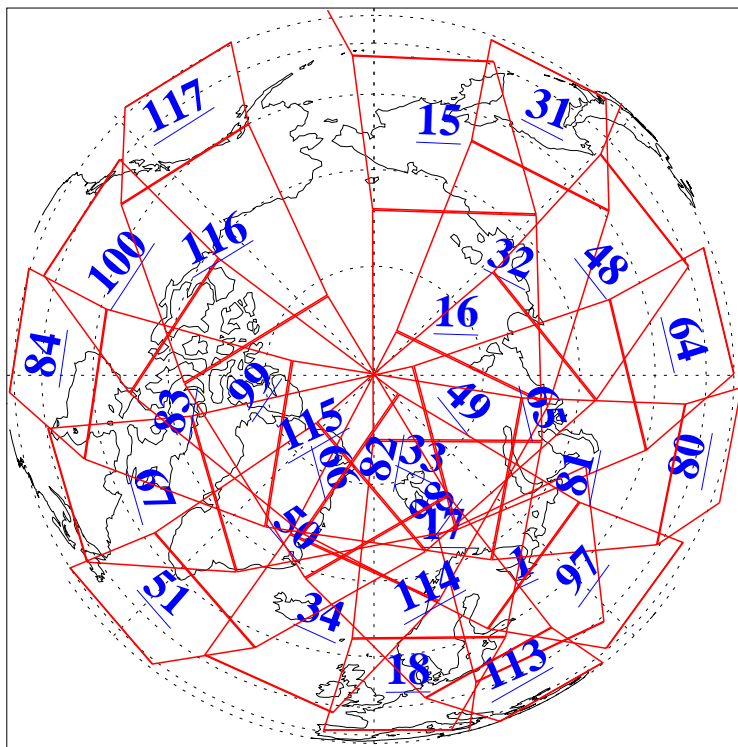

L1B Availability  
AMSU Granules: 240  
HSB Granules: 0  
AIRS Granules: 240

28 Aug 2011  
DoY 240  
Aqua Day 3403  
Granules: 1 to 120

Granules: 121 to 240

Legend: AMSU Available, HSB Available, AIRS Available

L1B Availability  
AMSU Granules: 240  
HSB Granules: 0  
AIRS Granules: 240

28 Aug 2011  
DoY 240  
Aqua Day 3403  
Ascending Granules

Descending Granules

Legend: AMSU Available, HSB Available, AIRS Available

L1B Availability  
 AMSU Granules: 240  
 HSB Granules: 0  
 AIRS Granules: 240

28 Aug 2011  
 DoY 240  
 Aqua Day 3403

Northern Hemisphere Granules

Southern Hemisphere Granules

Legend: AMSU Available, HSB Available, AIRS Available