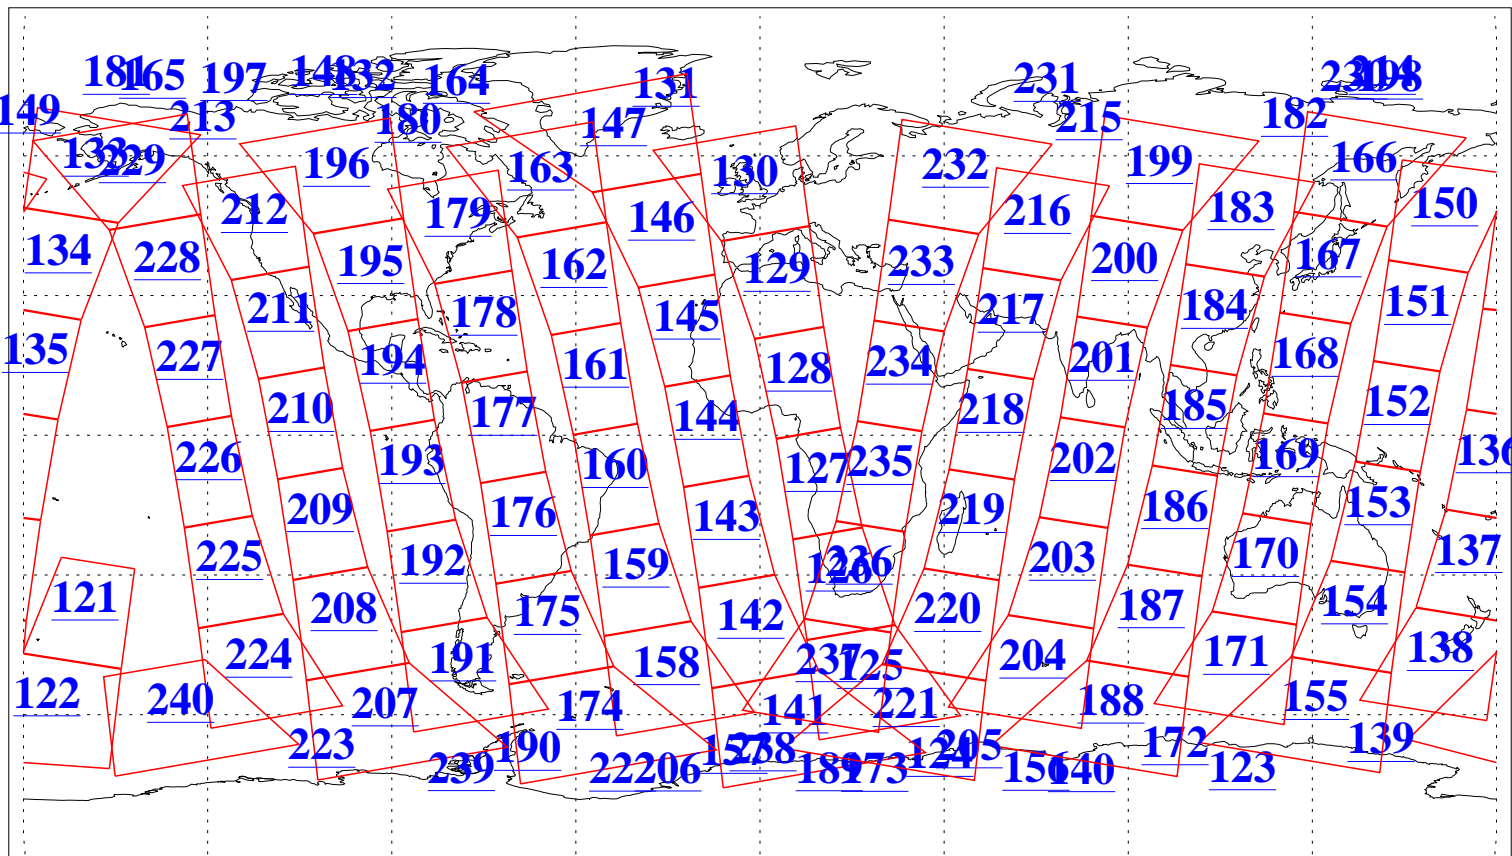

L1B Availability  
AMSU Granules: 240  
HSB Granules: 0  
AIRS Granules: 240

28 Aug 2011  
DoY 240  
Aqua Day 3403  
Granules: 1 to 120

Granules: 121 to 240

Legend: AMSU Available, HSB Available, AIRS Available

L1B Availability  
AMSU Granules: 240  
HSB Granules: 0  
AIRS Granules: 240

28 Aug 2011  
DoY 240  
Aqua Day 3403  
Ascending Granules

Descending Granules

Legend: AMSU Available, HSB Available, AIRS Available

L1B Availability  
 AMSU Granules: 240  
 HSB Granules: 0  
 AIRS Granules: 240

28 Aug 2011  
 DoY 240  
 Aqua Day 3403

Northern Hemisphere Granules

Southern Hemisphere Granules

Legend: AMSU Available, HSB Available, AIRS Available