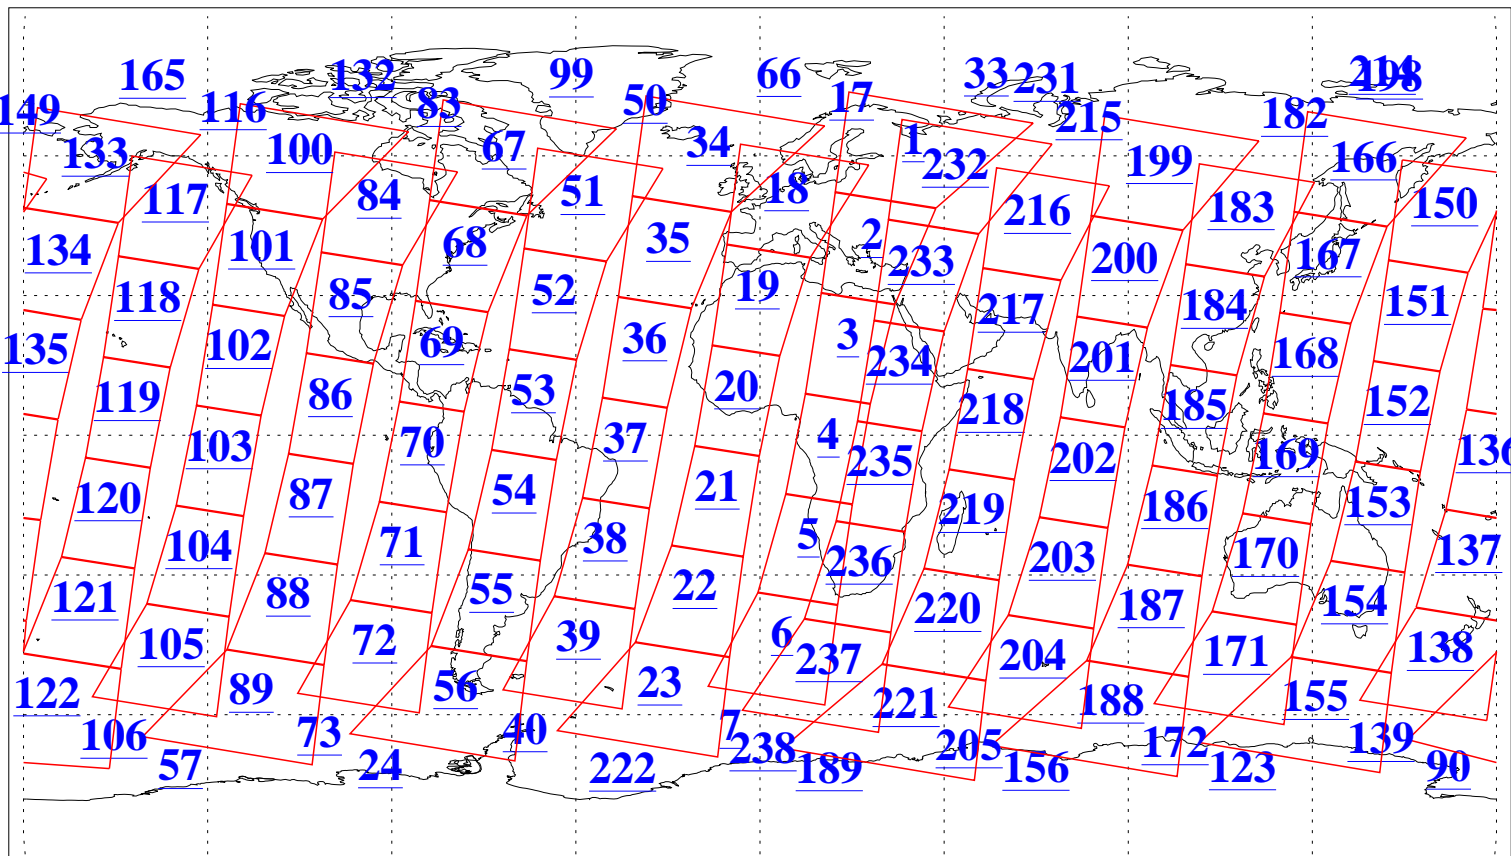

L1B Availability  
AMSU Granules: 240  
HSB Granules: 0  
AIRS Granules: 240

28 Aug 2011  
DoY 240  
Aqua Day 3403  
Granules: 1 to 120

Granules: 121 to 240

Legend: AMSU Available, HSB Available, AIRS Available

L1B Availability  
AMSU Granules: 240  
HSB Granules: 0  
AIRS Granules: 240

28 Aug 2011  
DoY 240  
Aqua Day 3403  
Ascending Granules

Descending Granules

Legend: AMSU Available, HSB Available, AIRS Available

L1B Availability  
 AMSU Granules: 240  
 HSB Granules: 0  
 AIRS Granules: 240

28 Aug 2011  
 DoY 240  
 Aqua Day 3403

Northern Hemisphere Granules

Southern Hemisphere Granules

Legend: AMSU Available, HSB Available, AIRS Available