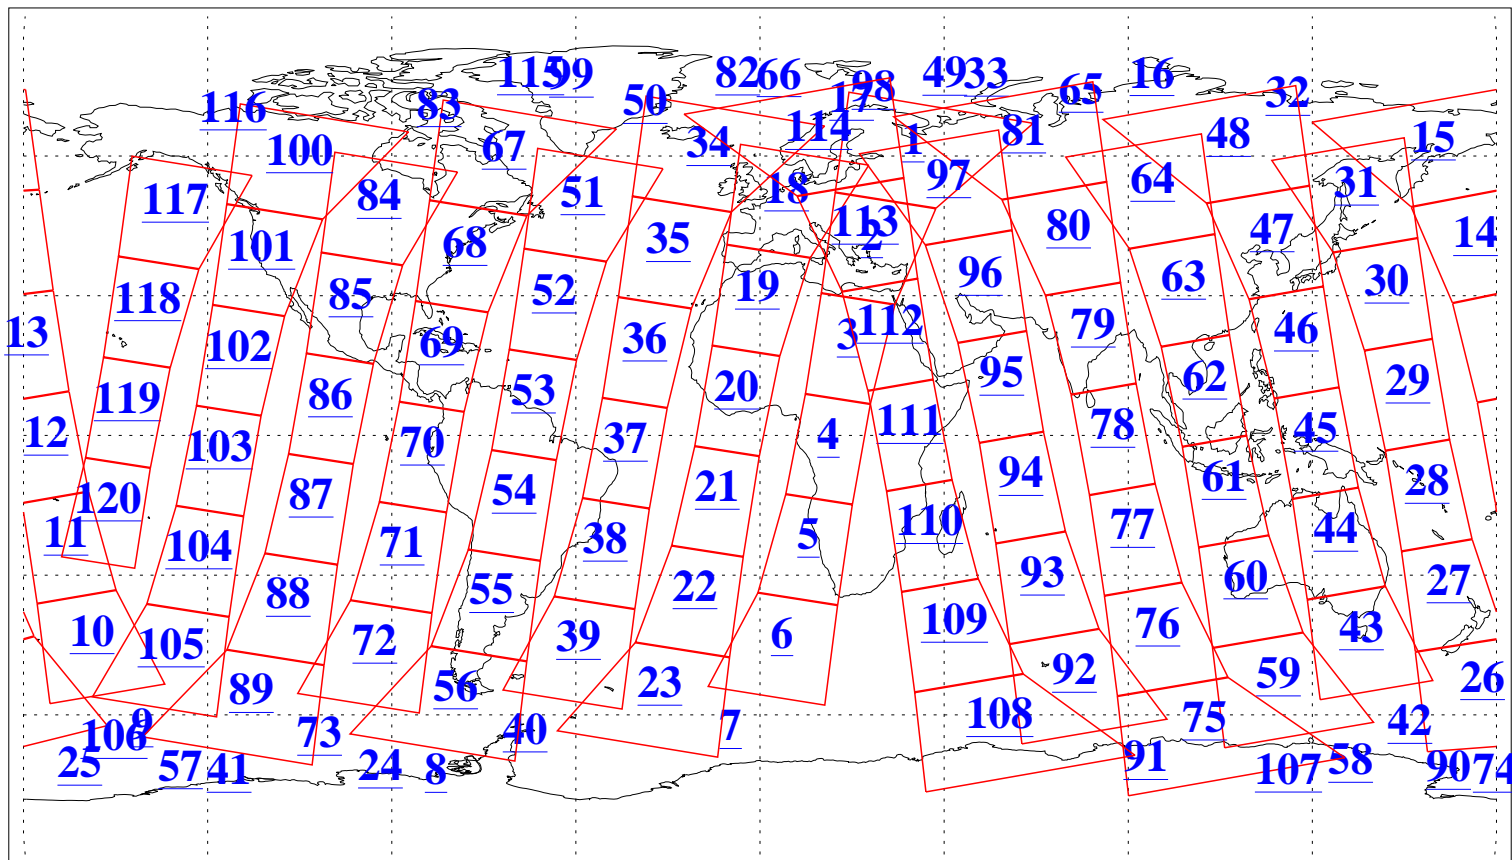

L1B Availability  
AMSU Granules: 240  
HSB Granules: 0  
AIRS Granules: 240

28 Aug 2011  
DoY 240  
Aqua Day 3403  
Granules: 1 to 120

Granules: 121 to 240

Legend: AMSU Available, HSB Available, AIRS Available

L1B Availability  
AMSU Granules: 240  
HSB Granules: 0  
AIRS Granules: 240

28 Aug 2011  
DoY 240  
Aqua Day 3403  
Ascending Granules

Descending Granules

Legend: AMSU Available, HSB Available, AIRS Available

L1B Availability  
 AMSU Granules: 240  
 HSB Granules: 0  
 AIRS Granules: 240

28 Aug 2011  
 DoY 240  
 Aqua Day 3403

Northern Hemisphere Granules

Southern Hemisphere Granules

Legend: AMSU Available, HSB Available, AIRS Available