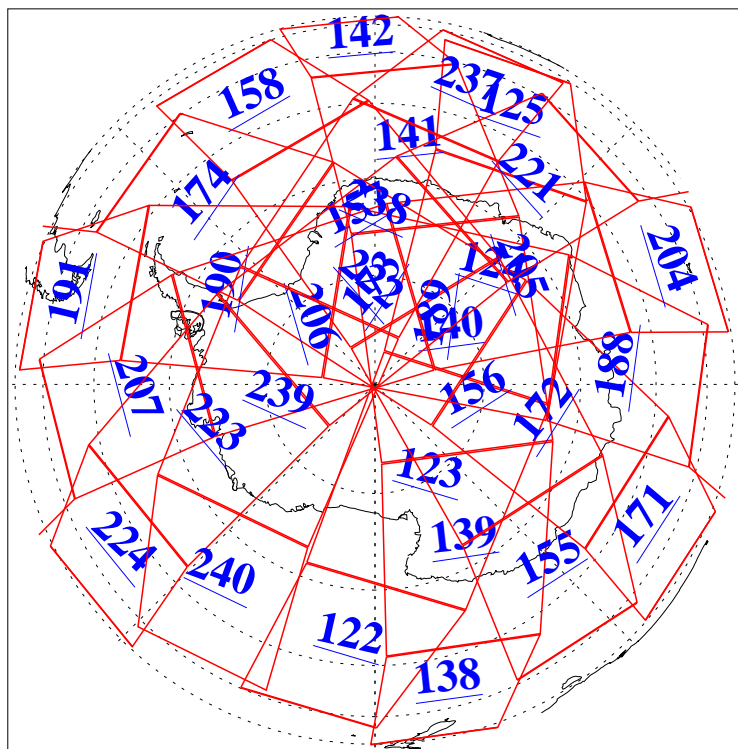

L1B Availability  
AMSU Granules: 240  
HSB Granules: 0  
AIRS Granules: 240

28 Aug 2011  
DoY 240  
Aqua Day 3403  
Granules: 1 to 120

Granules: 121 to 240

Legend: AMSU Available, HSB Available, AIRS Available

L1B Availability  
AMSU Granules: 240  
HSB Granules: 0  
AIRS Granules: 240

28 Aug 2011  
DoY 240  
Aqua Day 3403  
Ascending Granules

Descending Granules

Legend: AMSU Available, HSB Available, AIRS Available

L1B Availability  
 AMSU Granules: 240  
 HSB Granules: 0  
 AIRS Granules: 240

28 Aug 2011  
 DoY 240  
 Aqua Day 3403

Northern Hemisphere Granules

Southern Hemisphere Granules

Legend: AMSU Available, HSB Available, AIRS Available