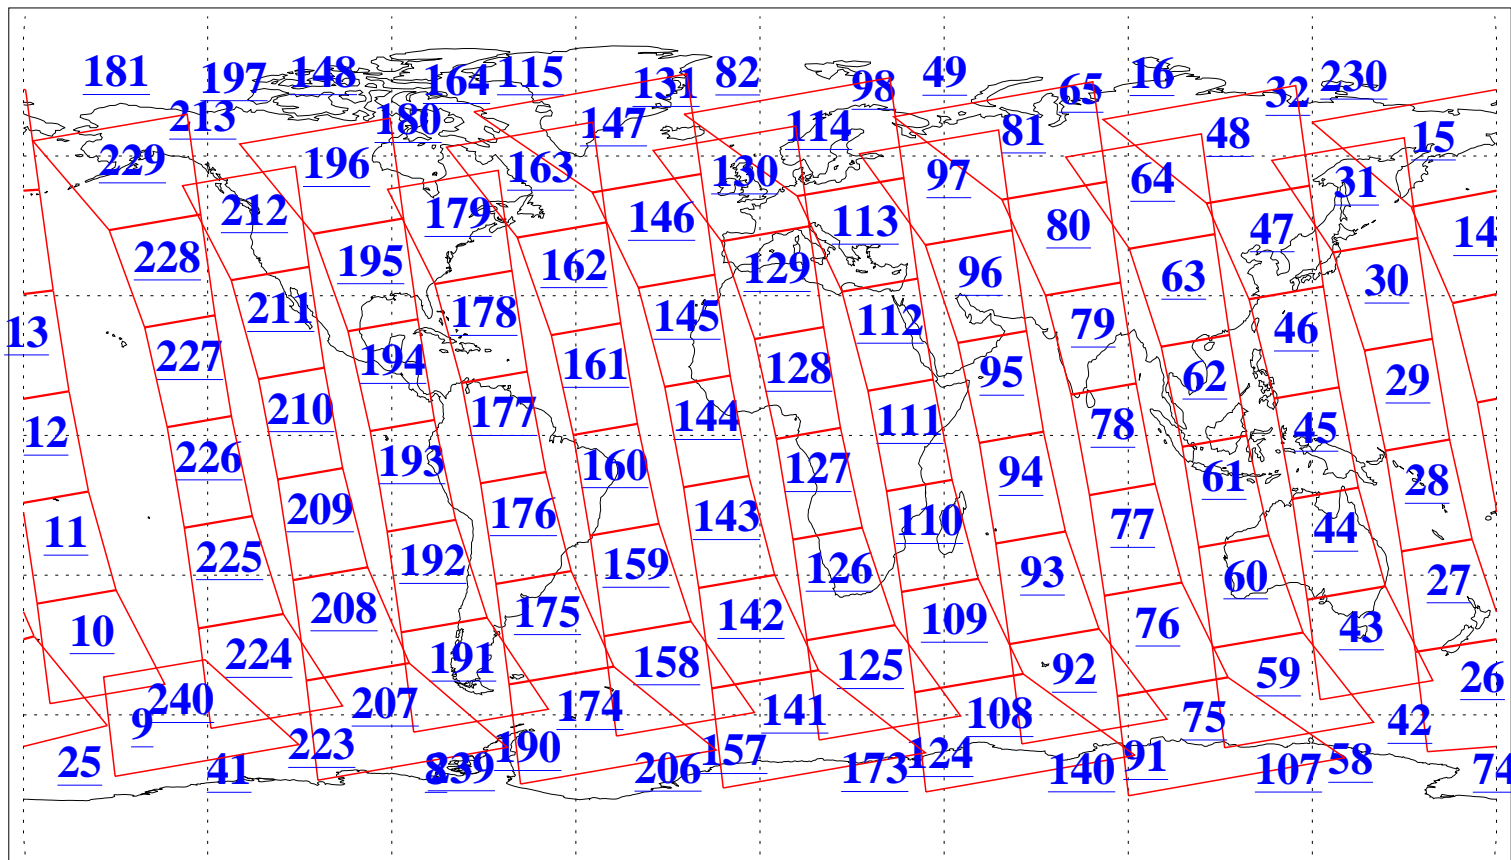

L1B Availability  
AMSU Granules: 240  
HSB Granules: 0  
AIRS Granules: 240

28 Aug 2011  
DoY 240  
Aqua Day 3403  
Granules: 1 to 120

Granules: 121 to 240

Legend: AMSU Available, HSB Available, AIRS Available

L1B Availability  
AMSU Granules: 240  
HSB Granules: 0  
AIRS Granules: 240

28 Aug 2011  
DoY 240  
Aqua Day 3403  
Ascending Granules

Descending Granules

Legend: AMSU Available, HSB Available, AIRS Available

L1B Availability  
 AMSU Granules: 240  
 HSB Granules: 0  
 AIRS Granules: 240

28 Aug 2011  
 DoY 240  
 Aqua Day 3403

Northern Hemisphere Granules

Southern Hemisphere Granules

Legend: AMSU Available, HSB Available, AIRS Available