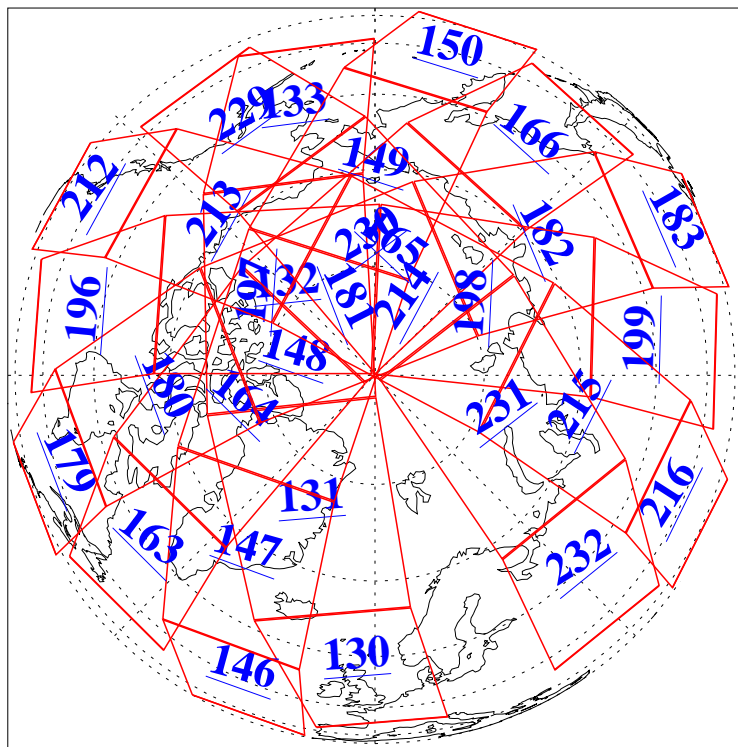

L1B Availability  
AMSU Granules: 240  
HSB Granules: 0  
AIRS Granules: 240

28 Aug 2011  
DoY 240  
Aqua Day 3403  
Granules: 1 to 120

Granules: 121 to 240

Legend: AMSU Available, HSB Available, AIRS Available

L1B Availability  
AMSU Granules: 240  
HSB Granules: 0  
AIRS Granules: 240

28 Aug 2011  
DoY 240  
Aqua Day 3403  
Ascending Granules

Descending Granules

Legend: AMSU Available, HSB Available, AIRS Available

L1B Availability  
 AMSU Granules: 240  
 HSB Granules: 0  
 AIRS Granules: 240

28 Aug 2011  
 DoY 240  
 Aqua Day 3403

Northern Hemisphere Granules

Southern Hemisphere Granules

Legend: AMSU Available, HSB Available, AIRS Available