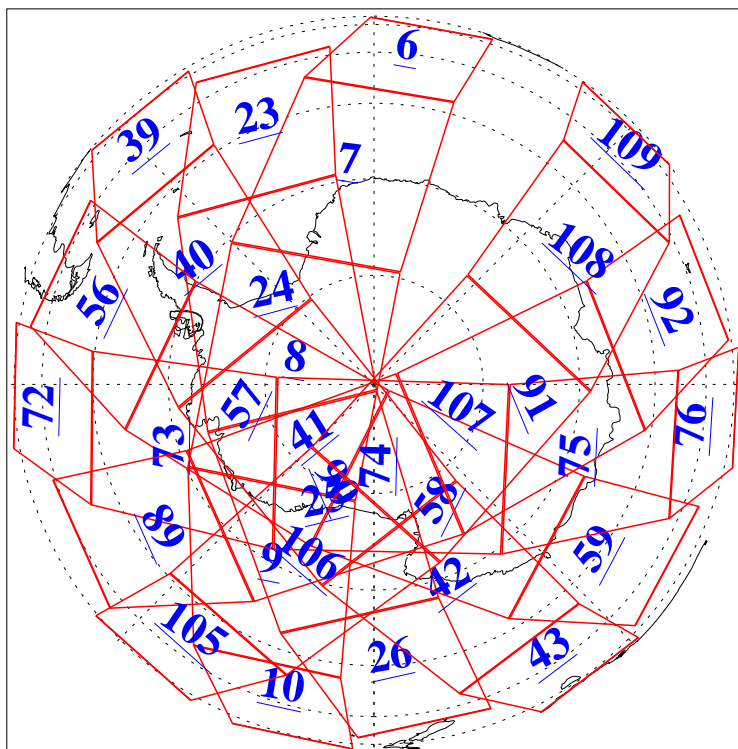

L1B Availability  
AMSU Granules: 240  
HSB Granules: 0  
AIRS Granules: 240

28 Aug 2011  
DoY 240  
Aqua Day 3403  
Granules: 1 to 120

Granules: 121 to 240

Legend: AMSU Available, HSB Available, AIRS Available

L1B Availability  
AMSU Granules: 240  
HSB Granules: 0  
AIRS Granules: 240

28 Aug 2011  
DoY 240  
Aqua Day 3403  
Ascending Granules

Descending Granules

Legend: AMSU Available, HSB Available, AIRS Available

L1B Availability  
 AMSU Granules: 240  
 HSB Granules: 0  
 AIRS Granules: 240

28 Aug 2011  
 DoY 240  
 Aqua Day 3403

Northern Hemisphere Granules

Southern Hemisphere Granules

Legend: AMSU Available, HSB Available, AIRS Available