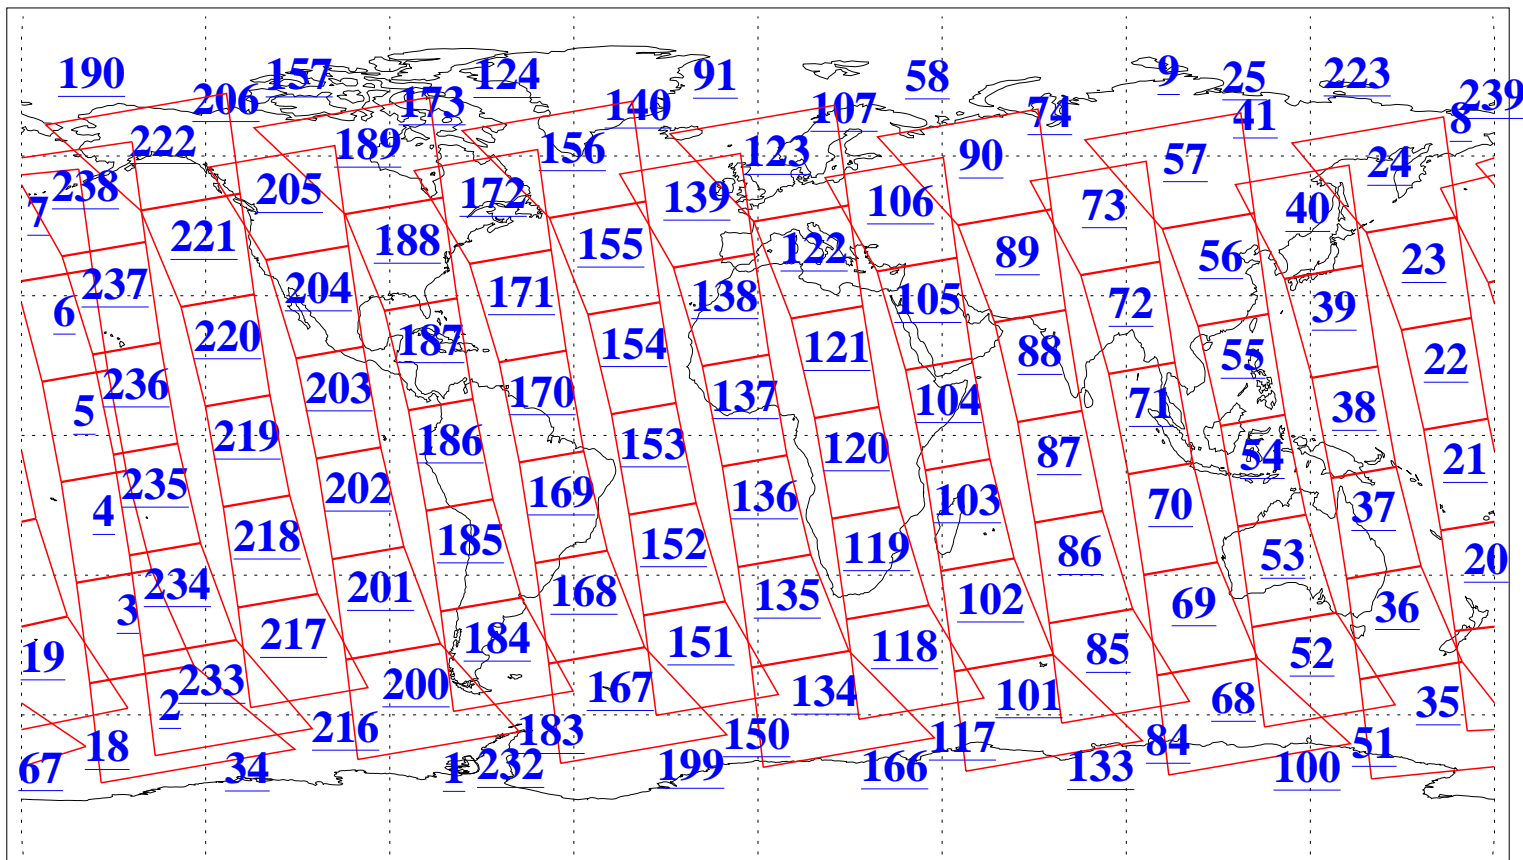

L1B Availability
AMSU Granules: 240
HSB Granules: 0
AIRS Granules: 240

27 Aug 2011
DoY 239
Aqua Day 3402
Granules: 1 to 120

Granules: 121 to 240

Legend: AMSU Available, HSB Available, AIRS Available

L1B Availability
AMSU Granules: 240
HSB Granules: 0
AIRS Granules: 240

27 Aug 2011
DoY 239
Aqua Day 3402

Ascending Granules

Descending Granules

Legend: AMSU Available, HSB Available, AIRS Available

L1B Availability
 AMSU Granules: 240
 HSB Granules: 0
 AIRS Granules: 240

27 Aug 2011
 DoY 239
 Aqua Day 3402

Northern Hemisphere Granules

Southern Hemisphere Granules

Legend: AMSU Available, HSB Available, AIRS Available