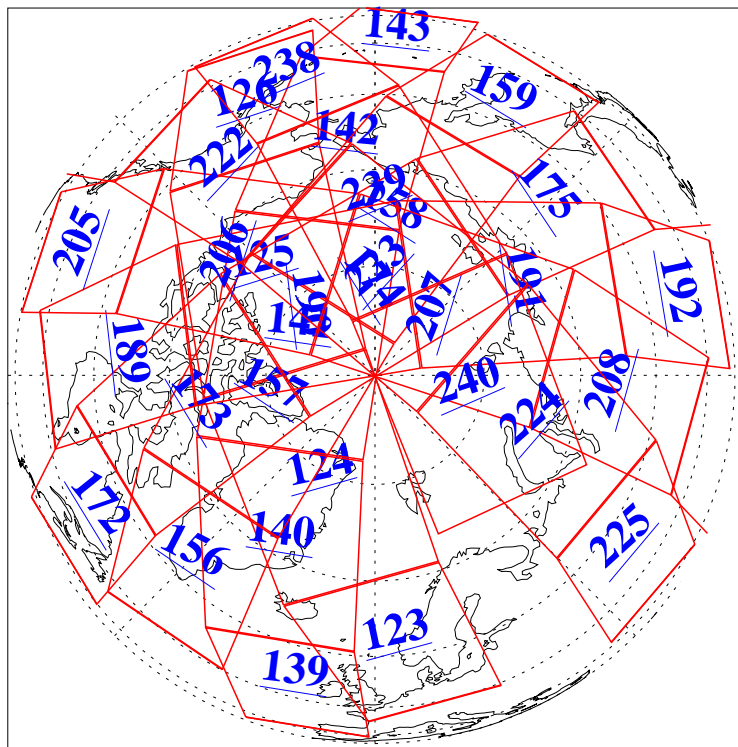

L1B Availability
AMSU Granules: 240
HSB Granules: 0
AIRS Granules: 240

27 Aug 2011
DoY 239
Aqua Day 3402
Granules: 1 to 120

Granules: 121 to 240

Legend: AMSU Available, HSB Available, AIRS Available

L1B Availability
AMSU Granules: 240
HSB Granules: 0
AIRS Granules: 240

27 Aug 2011
DoY 239
Aqua Day 3402

Ascending Granules

Descending Granules

Legend: AMSU Available, HSB Available, AIRS Available

L1B Availability
 AMSU Granules: 240
 HSB Granules: 0
 AIRS Granules: 240

27 Aug 2011
 DoY 239
 Aqua Day 3402

Northern Hemisphere Granules

Southern Hemisphere Granules

Legend: AMSU Available, HSB Available, AIRS Available