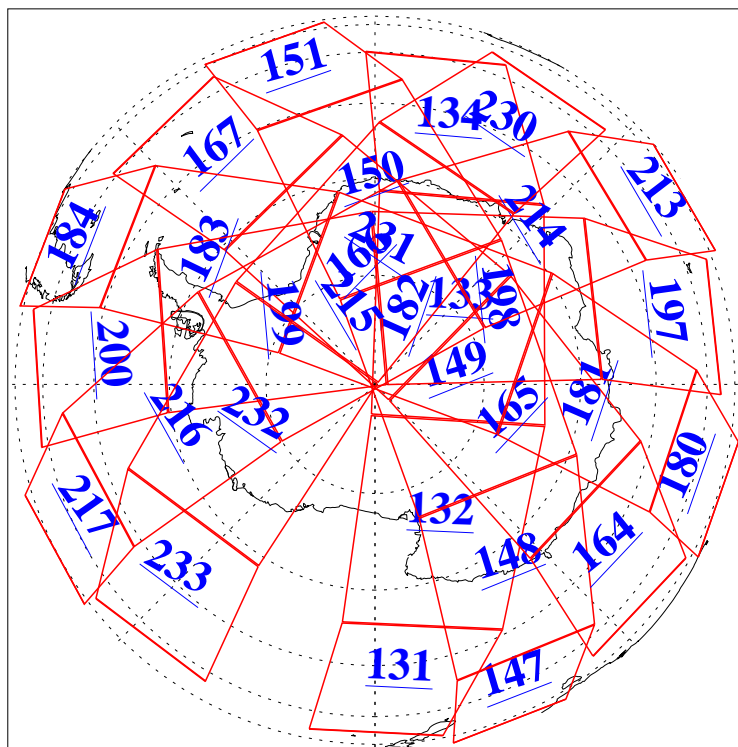

L1B Availability
AMSU Granules: 240
HSB Granules: 0
AIRS Granules: 240

27 Aug 2011
DoY 239
Aqua Day 3402
Granules: 1 to 120

Granules: 121 to 240

Legend: AMSU Available, HSB Available, AIRS Available

L1B Availability
AMSU Granules: 240
HSB Granules: 0
AIRS Granules: 240

27 Aug 2011
DoY 239
Aqua Day 3402

Ascending Granules

Descending Granules

Legend: AMSU Available, HSB Available, AIRS Available

L1B Availability
 AMSU Granules: 240
 HSB Granules: 0
 AIRS Granules: 240

27 Aug 2011
 DoY 239
 Aqua Day 3402

Northern Hemisphere Granules

Southern Hemisphere Granules

Legend: AMSU Available, HSB Available, AIRS Available