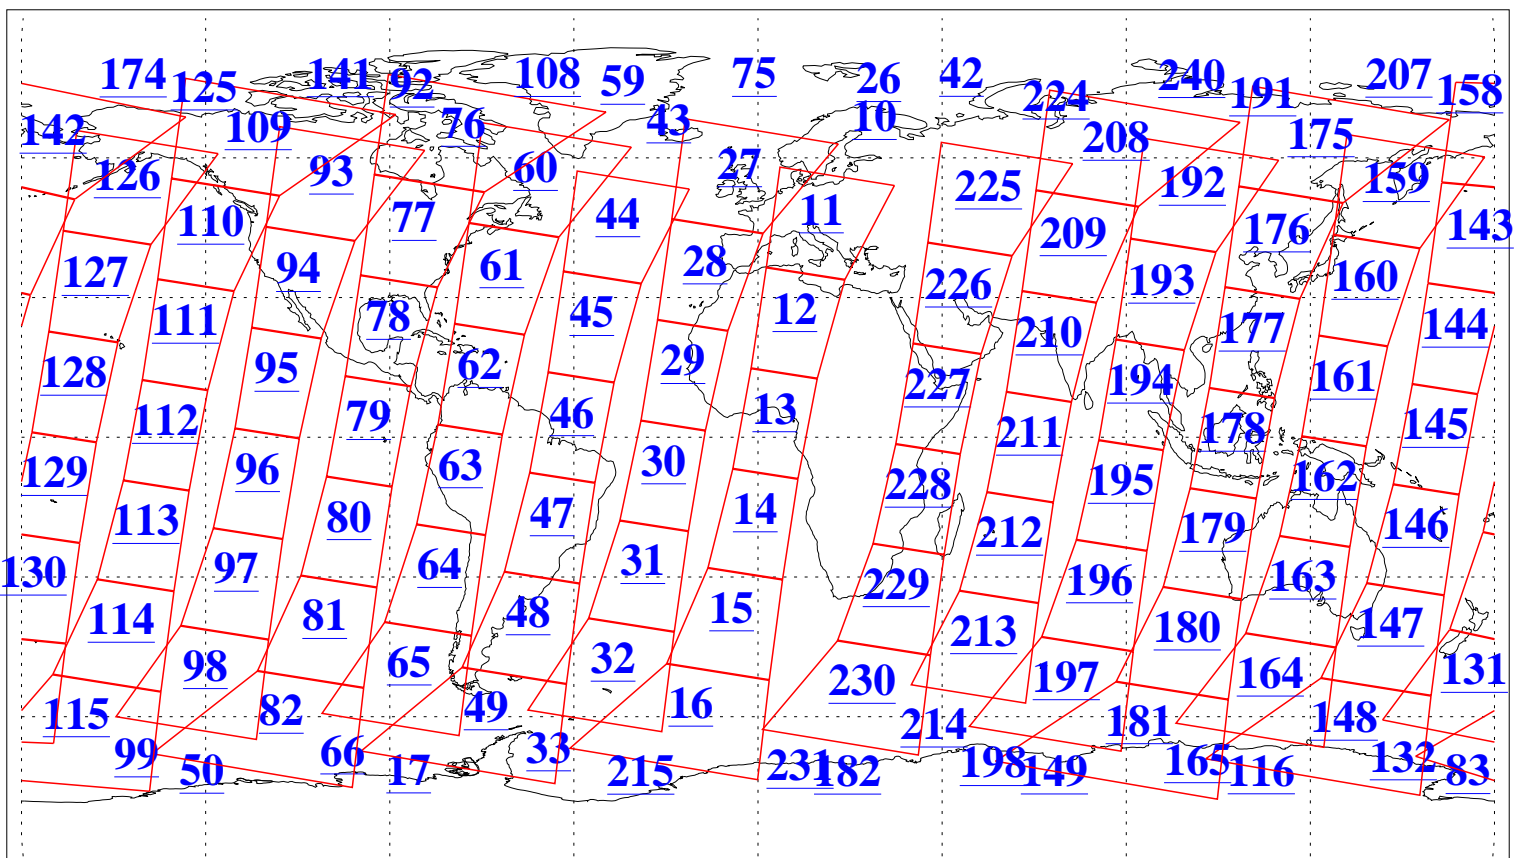

L1B Availability
AMSU Granules: 240
HSB Granules: 0
AIRS Granules: 240

27 Aug 2011
DoY 239
Aqua Day 3402
Granules: 1 to 120

Granules: 121 to 240

Legend: AMSU Available, HSB Available, AIRS Available

L1B Availability
AMSU Granules: 240
HSB Granules: 0
AIRS Granules: 240

27 Aug 2011
DoY 239
Aqua Day 3402

Ascending Granules

Descending Granules

Legend: AMSU Available, HSB Available, AIRS Available

L1B Availability
 AMSU Granules: 240
 HSB Granules: 0
 AIRS Granules: 240

27 Aug 2011
 DoY 239
 Aqua Day 3402

Northern Hemisphere Granules

Southern Hemisphere Granules

Legend: AMSU Available, HSB Available, AIRS Available