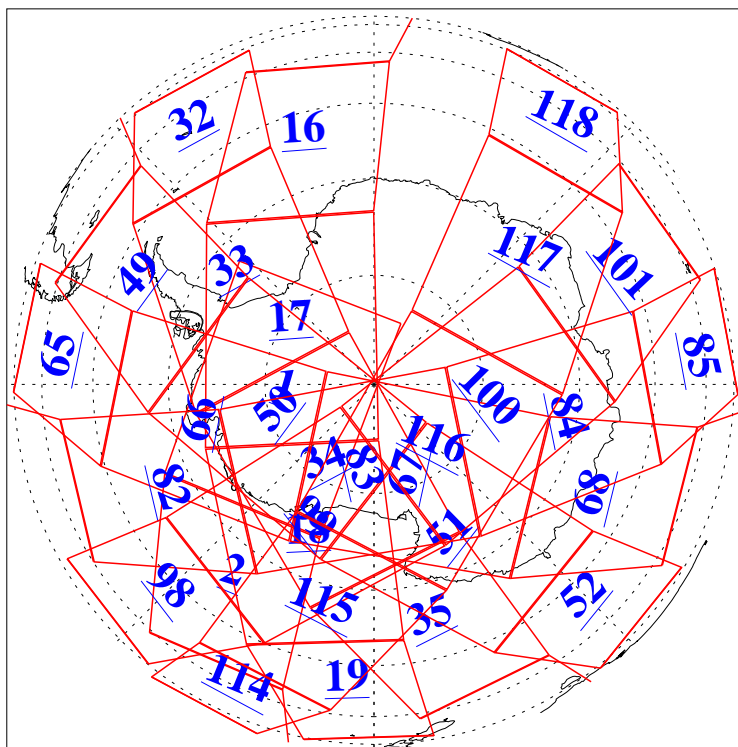

L1B Availability
AMSU Granules: 240
HSB Granules: 0
AIRS Granules: 240

27 Aug 2011
DoY 239
Aqua Day 3402
Granules: 1 to 120

Granules: 121 to 240

Legend: AMSU Available, HSB Available, AIRS Available

L1B Availability
AMSU Granules: 240
HSB Granules: 0
AIRS Granules: 240

27 Aug 2011
DoY 239
Aqua Day 3402

Ascending Granules

Descending Granules

Legend: AMSU Available, HSB Available, AIRS Available

L1B Availability
 AMSU Granules: 240
 HSB Granules: 0
 AIRS Granules: 240

27 Aug 2011
 DoY 239
 Aqua Day 3402

Northern Hemisphere Granules

Southern Hemisphere Granules

Legend: AMSU Available, HSB Available, AIRS Available