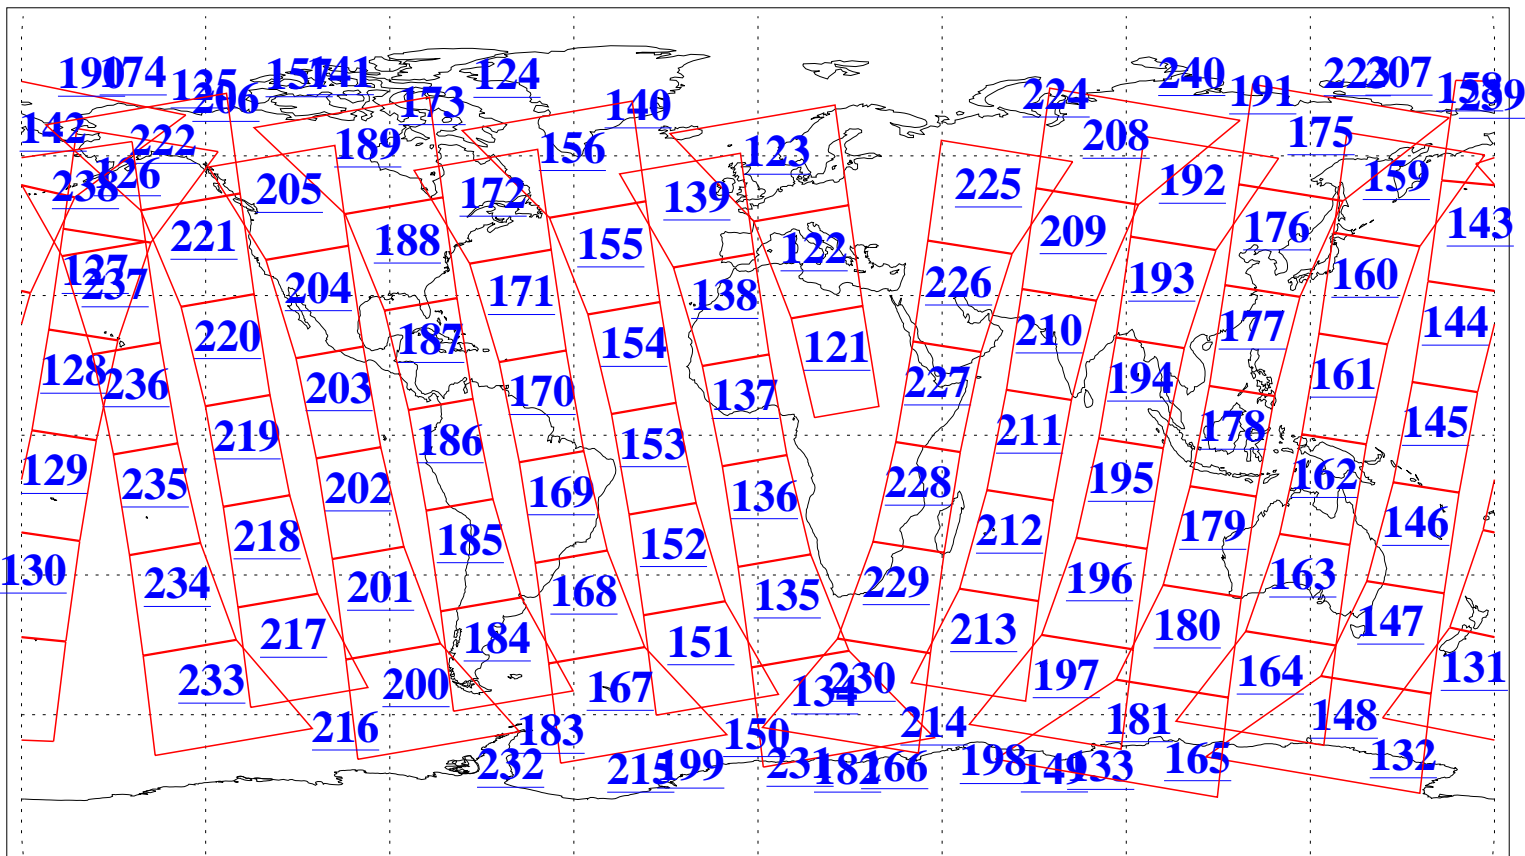

L1B Availability
AMSU Granules: 240
HSB Granules: 0
AIRS Granules: 240

27 Aug 2011
DoY 239
Aqua Day 3402
Granules: 1 to 120

Granules: 121 to 240

Legend: AMSU Available, HSB Available, AIRS Available

L1B Availability
AMSU Granules: 240
HSB Granules: 0
AIRS Granules: 240

27 Aug 2011
DoY 239
Aqua Day 3402

Ascending Granules

Descending Granules

Legend: AMSU Available, HSB Available, AIRS Available

L1B Availability
 AMSU Granules: 240
 HSB Granules: 0
 AIRS Granules: 240

27 Aug 2011
 DoY 239
 Aqua Day 3402

Northern Hemisphere Granules

Southern Hemisphere Granules

Legend: AMSU Available, HSB Available, AIRS Available