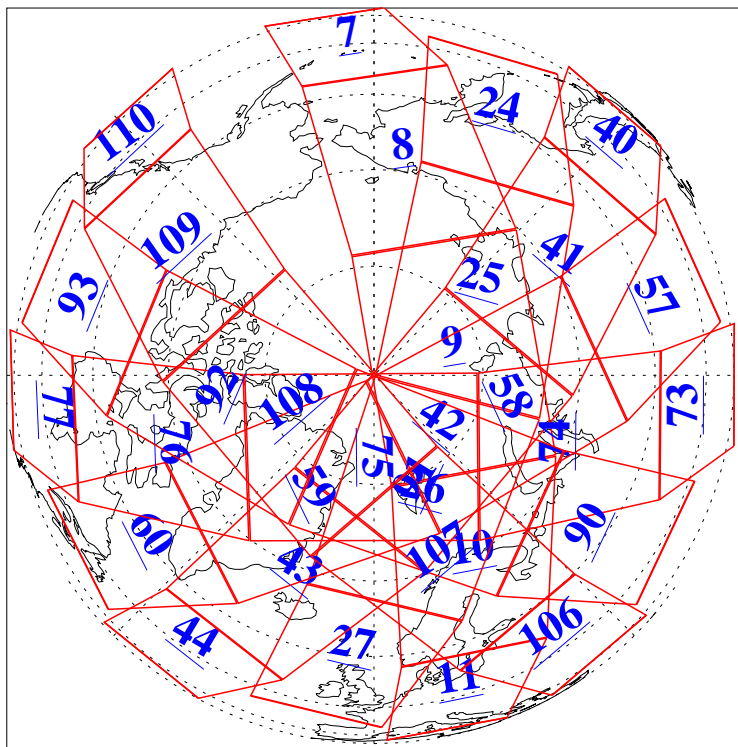

L1B Availability
AMSU Granules: 240
HSB Granules: 0
AIRS Granules: 240

27 Aug 2011
DoY 239
Aqua Day 3402
Granules: 1 to 120

Granules: 121 to 240

Legend: AMSU Available, HSB Available, AIRS Available

L1B Availability
AMSU Granules: 240
HSB Granules: 0
AIRS Granules: 240

27 Aug 2011
DoY 239
Aqua Day 3402

Ascending Granules

Descending Granules

Legend: AMSU Available, HSB Available, AIRS Available

L1B Availability
 AMSU Granules: 240
 HSB Granules: 0
 AIRS Granules: 240

27 Aug 2011
 DoY 239
 Aqua Day 3402

Northern Hemisphere Granules

Southern Hemisphere Granules

Legend: AMSU Available, HSB Available, AIRS Available