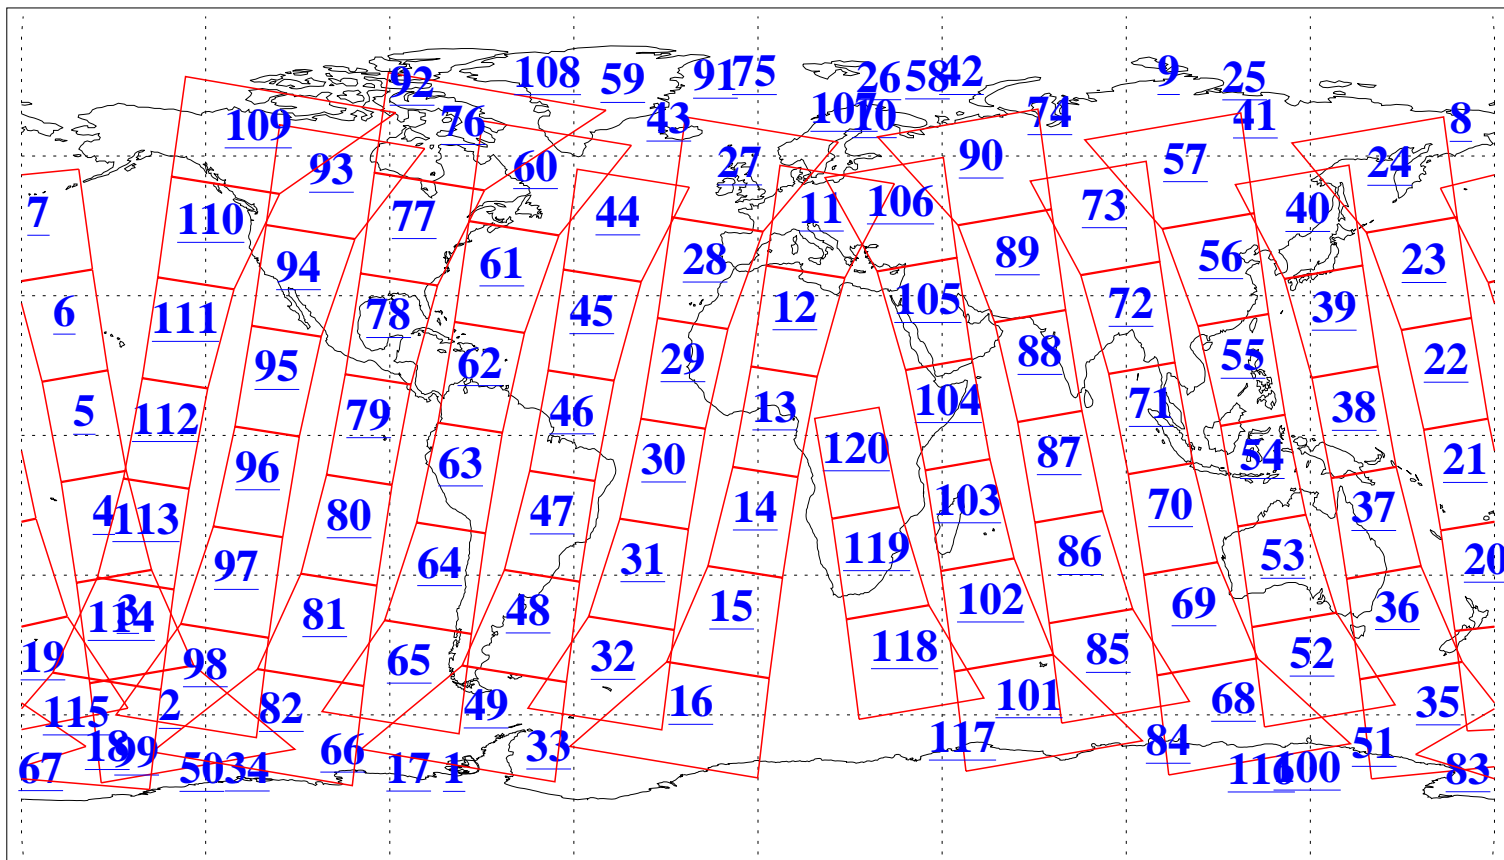

L1B Availability
AMSU Granules: 240
HSB Granules: 0
AIRS Granules: 240

27 Aug 2011
DoY 239
Aqua Day 3402
Granules: 1 to 120

Granules: 121 to 240

Legend: AMSU Available, HSB Available, AIRS Available

L1B Availability
AMSU Granules: 240
HSB Granules: 0
AIRS Granules: 240

27 Aug 2011
DoY 239
Aqua Day 3402

Ascending Granules

Descending Granules

Legend: AMSU Available, HSB Available, AIRS Available

L1B Availability
 AMSU Granules: 240
 HSB Granules: 0
 AIRS Granules: 240

27 Aug 2011
 DoY 239
 Aqua Day 3402

Northern Hemisphere Granules

Southern Hemisphere Granules

Legend: AMSU Available, HSB Available, AIRS Available