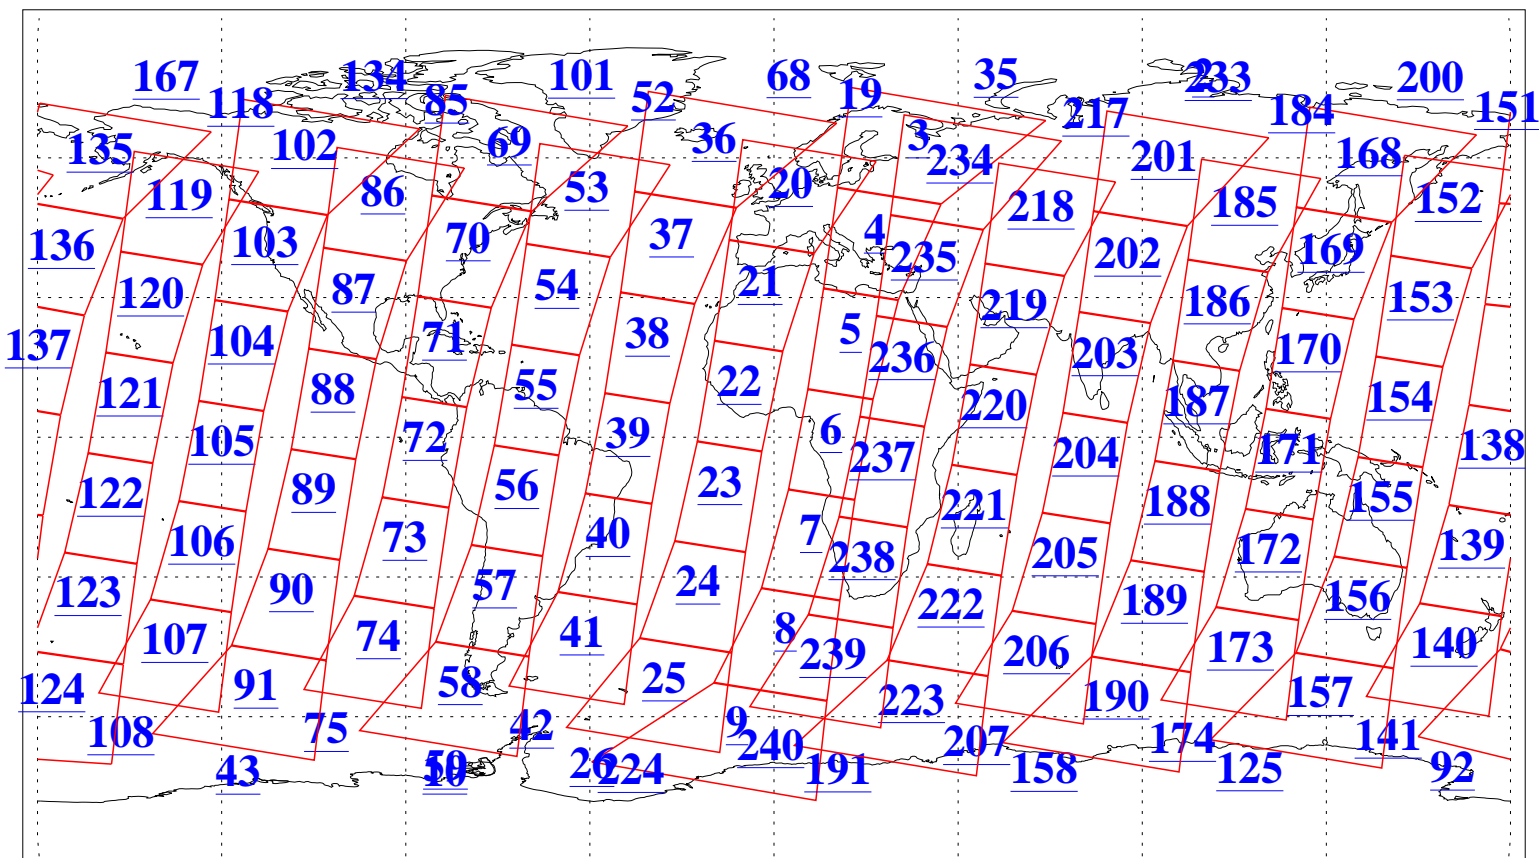

L1B Availability
AMSU Granules: 240
HSB Granules: 0
AIRS Granules: 240

26 Aug 2011
DoY 238
Aqua Day 3401
Granules: 1 to 120

Granules: 121 to 240

Legend: AMSU Available, HSB Available, AIRS Available

L1B Availability
AMSU Granules: 240
HSB Granules: 0
AIRS Granules: 240

26 Aug 2011
DoY 238
Aqua Day 3401

Ascending Granules

Descending Granules

Legend: AMSU Available, HSB Available, AIRS Available

L1B Availability
AMSU Granules: 240
HSB Granules: 0
AIRS Granules: 240

26 Aug 2011
DoY 238
Aqua Day 3401

Northern Hemisphere Granules

Southern Hemisphere Granules

Legend: AMSU Available, HSB Available, AIRS Available