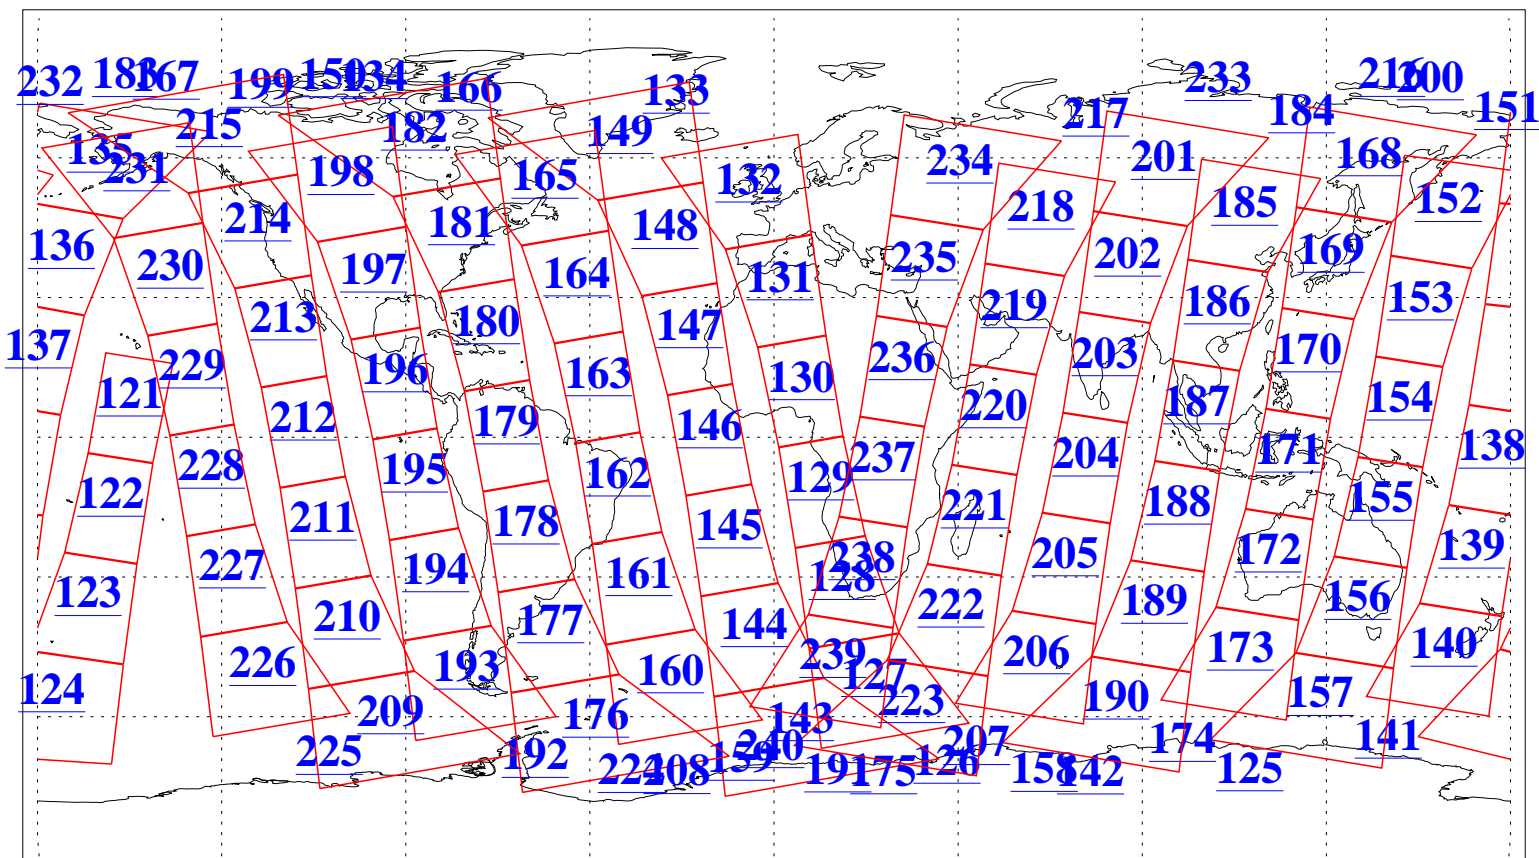

L1B Availability
AMSU Granules: 240
HSB Granules: 0
AIRS Granules: 240

26 Aug 2011
DoY 238
Aqua Day 3401
Granules: 1 to 120

Granules: 121 to 240

Legend: AMSU Available, HSB Available, AIRS Available

L1B Availability
AMSU Granules: 240
HSB Granules: 0
AIRS Granules: 240

26 Aug 2011
DoY 238
Aqua Day 3401

Ascending Granules

Descending Granules

Legend: AMSU Available, HSB Available, AIRS Available

L1B Availability
AMSU Granules: 240
HSB Granules: 0
AIRS Granules: 240

26 Aug 2011
DoY 238
Aqua Day 3401