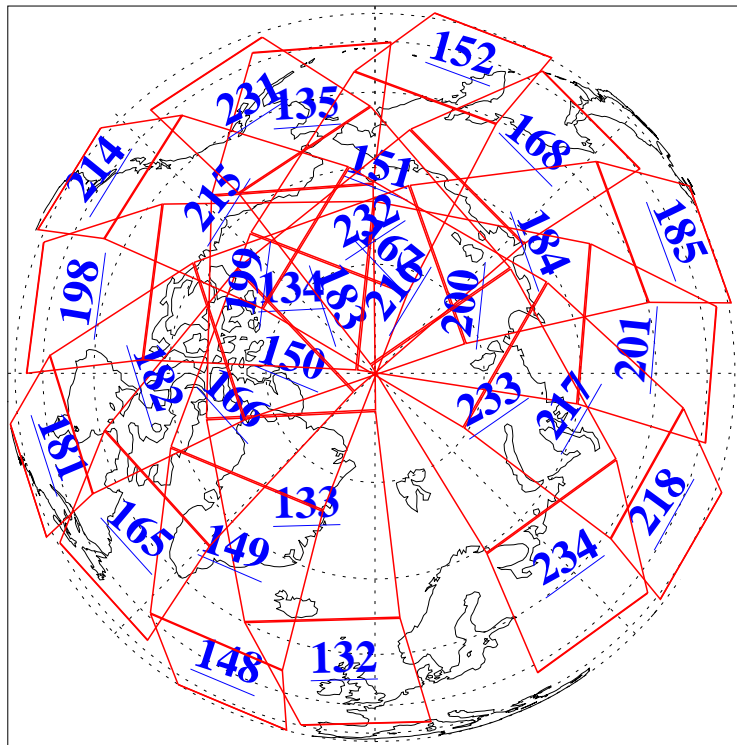

26 Aug 2011
DoY 238
Aqua Day 3401

Ascending Granules

Descending Granules

Legend: AMSU Available, HSB Available, AIRS Available

L1B Availability
AMSU Granules: 240
HSB Granules: 0
AIRS Granules: 240

26 Aug 2011
DoY 238
Aqua Day 3401

Northern Hemisphere Granules

Southern Hemisphere Granules

Legend: AMSU Available, HSB Available, AIRS Available