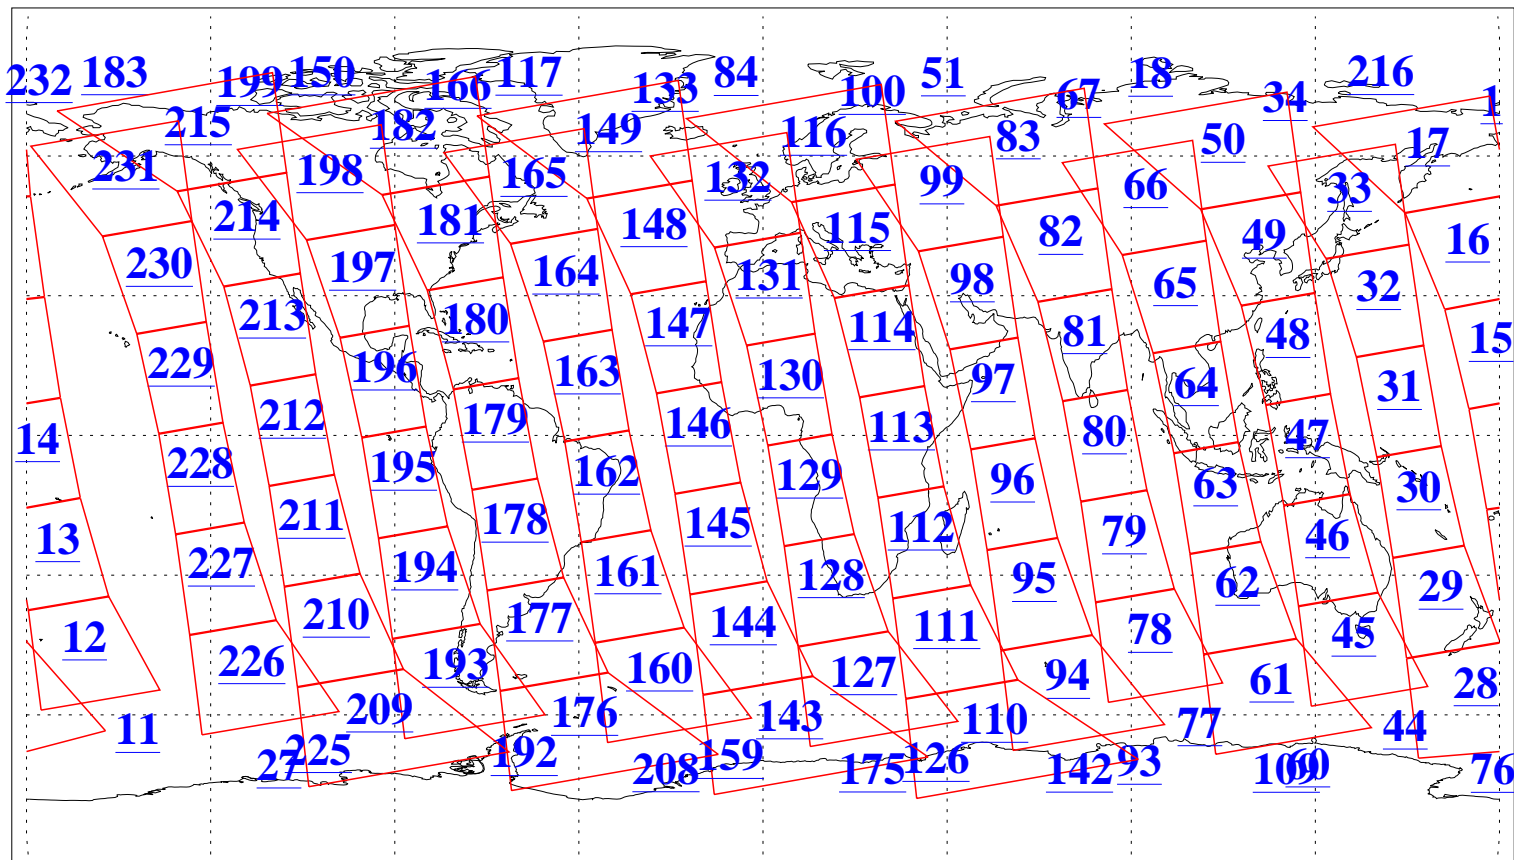

L1B Availability
AMSU Granules: 240
HSB Granules: 0
AIRS Granules: 240

26 Aug 2011
DoY 238
Aqua Day 3401
Granules: 1 to 120

Granules: 121 to 240

Legend: AMSU Available, HSB Available, AIRS Available

L1B Availability
AMSU Granules: 240
HSB Granules: 0
AIRS Granules: 240

26 Aug 2011
DoY 238
Aqua Day 3401

Ascending Granules

Descending Granules

Legend: AMSU Available, HSB Available, AIRS Available

L1B Availability
AMSU Granules: 240
HSB Granules: 0
AIRS Granules: 240

26 Aug 2011
DoY 238
Aqua Day 3401

Northern Hemisphere Granules

Southern Hemisphere Granules

Legend: AMSU Available, HSB Available, AIRS Available