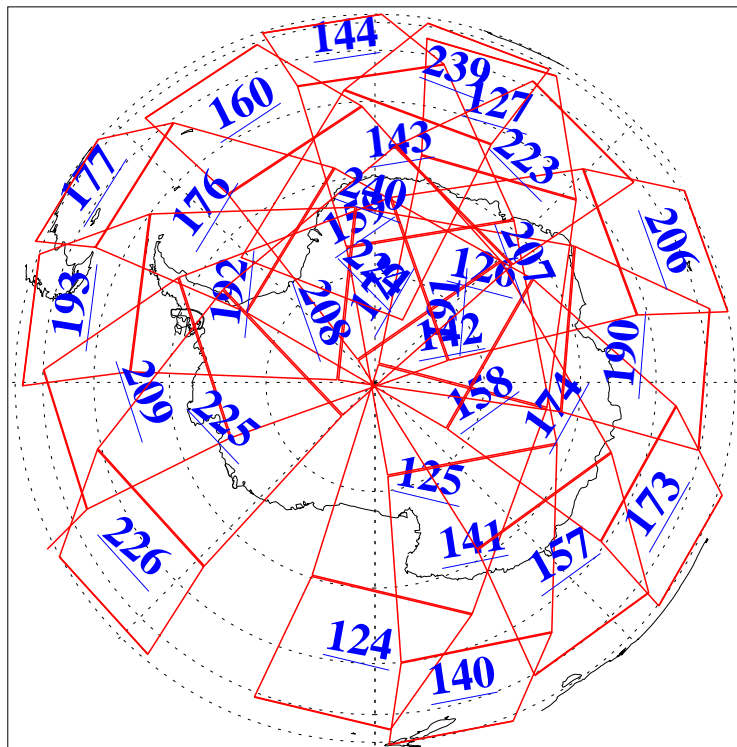

L1B Availability
AMSU Granules: 240
HSB Granules: 0
AIRS Granules: 240

26 Aug 2011
DoY 238
Aqua Day 3401
Granules: 1 to 120

Granules: 121 to 240

Legend: AMSU Available, HSB Available, AIRS Available

L1B Availability
AMSU Granules: 240
HSB Granules: 0
AIRS Granules: 240

26 Aug 2011
DoY 238
Aqua Day 3401

Ascending Granules

Descending Granules

Legend: AMSU Available, HSB Available, AIRS Available

L1B Availability
AMSU Granules: 240
HSB Granules: 0
AIRS Granules: 240

26 Aug 2011
DoY 238
Aqua Day 3401

Northern Hemisphere Granules

Southern Hemisphere Granules

Legend: AMSU Available, HSB Available, AIRS Available