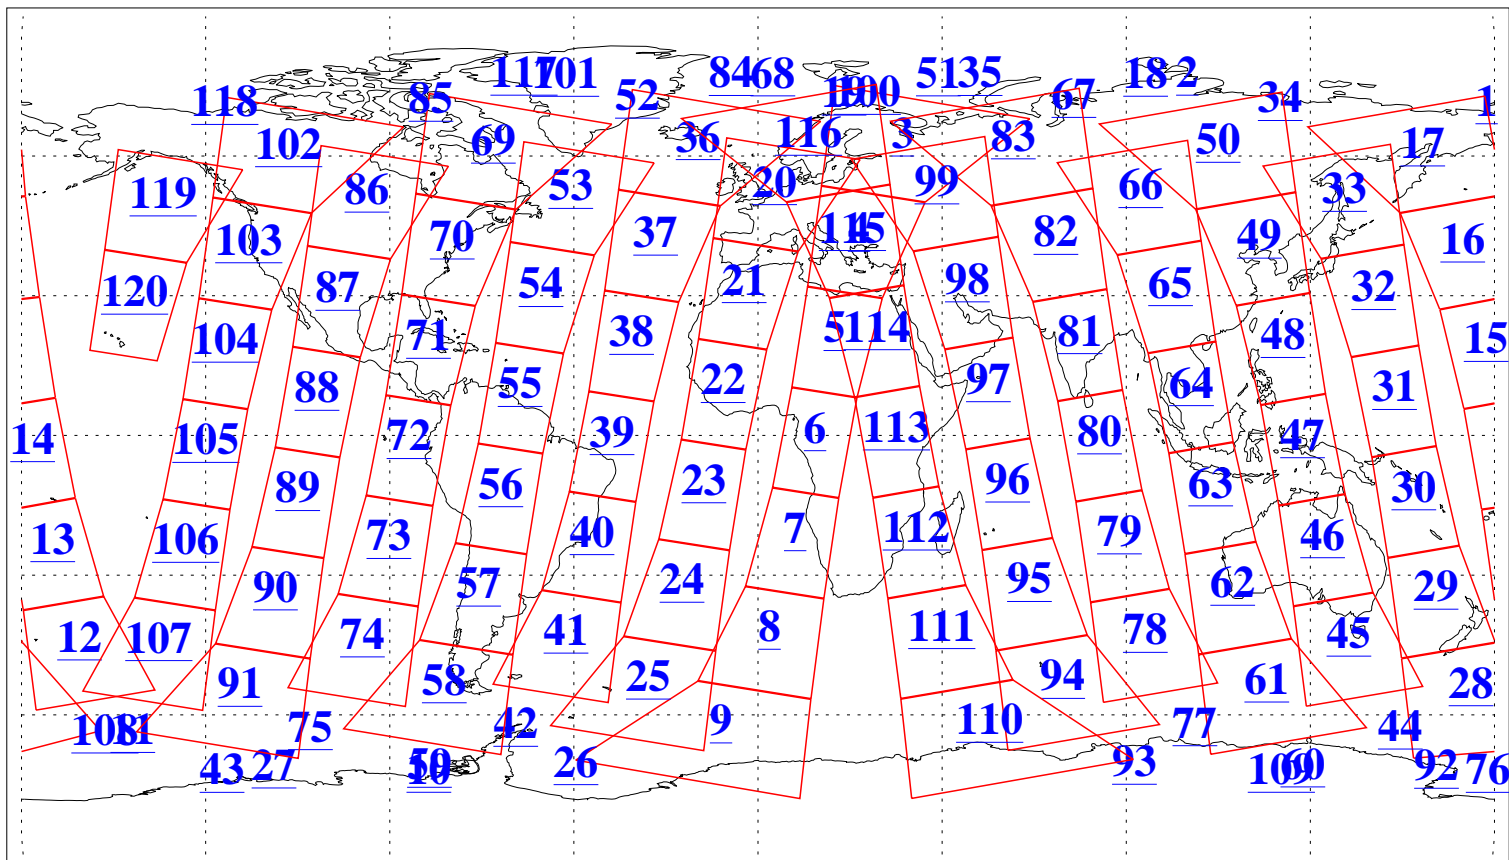

L1B Availability
AMSU Granules: 240
HSB Granules: 0
AIRS Granules: 240

26 Aug 2011
DoY 238
Aqua Day 3401
Granules: 1 to 120

Granules: 121 to 240

Legend: AMSU Available, HSB Available, AIRS Available

L1B Availability
AMSU Granules: 240
HSB Granules: 0
AIRS Granules: 240

26 Aug 2011
DoY 238
Aqua Day 3401

Ascending Granules

Descending Granules

Legend: AMSU Available, HSB Available, AIRS Available

L1B Availability
AMSU Granules: 240
HSB Granules: 0
AIRS Granules: 240

26 Aug 2011
DoY 238
Aqua Day 3401

Northern Hemisphere Granules

Southern Hemisphere Granules

Legend: AMSU Available, HSB Available, AIRS Available