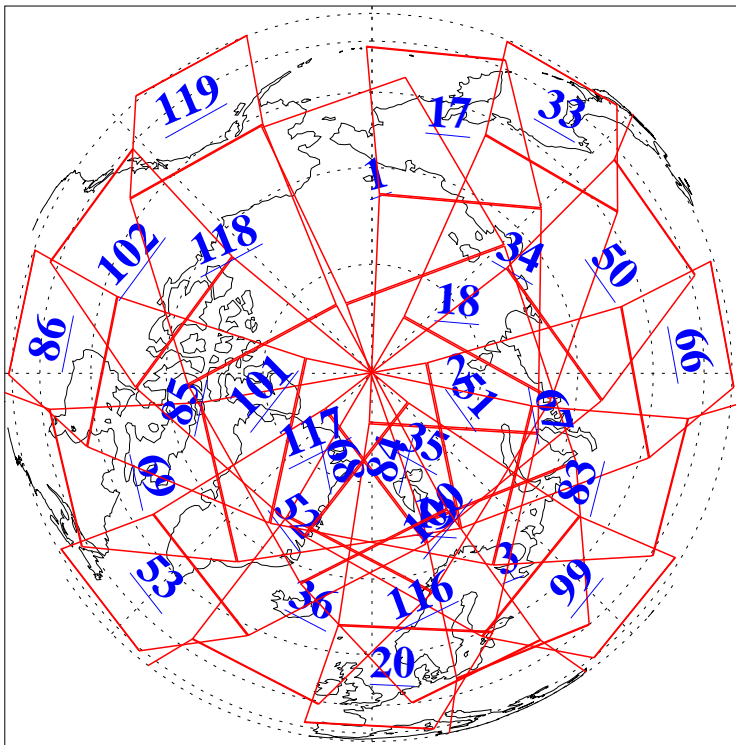

L1B Availability
AMSU Granules: 240
HSB Granules: 0
AIRS Granules: 240

26 Aug 2011
DoY 238
Aqua Day 3401
Granules: 1 to 120

Granules: 121 to 240

Legend: AMSU Available, HSB Available, AIRS Available

L1B Availability
AMSU Granules: 240
HSB Granules: 0
AIRS Granules: 240

26 Aug 2011
DoY 238
Aqua Day 3401

Ascending Granules

Descending Granules

Legend: AMSU Available, HSB Available, AIRS Available

L1B Availability
AMSU Granules: 240
HSB Granules: 0
AIRS Granules: 240

26 Aug 2011
DoY 238
Aqua Day 3401

Northern Hemisphere Granules

Southern Hemisphere Granules

Legend: AMSU Available, HSB Available, AIRS Available