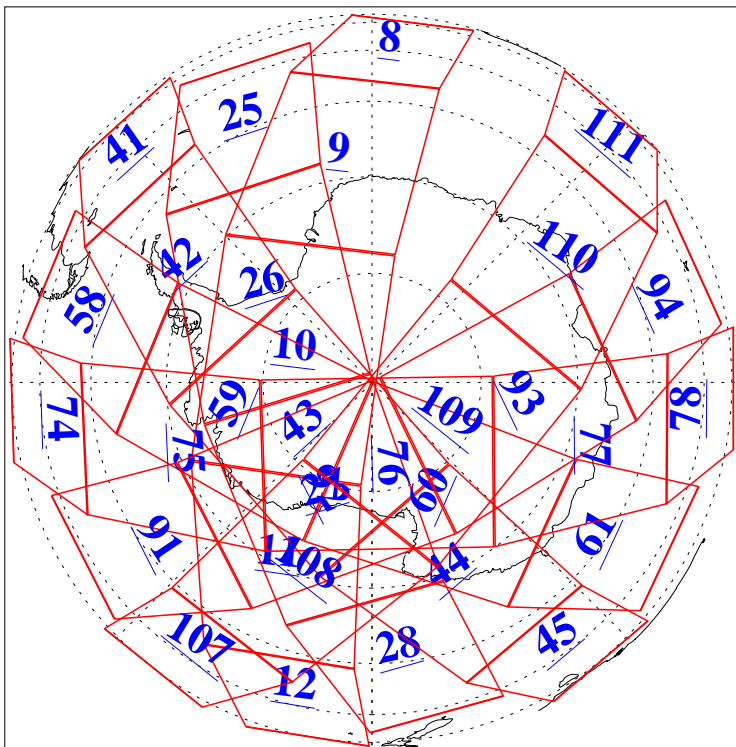

L1B Availability
AMSU Granules: 240
HSB Granules: 0
AIRS Granules: 240

26 Aug 2011
DoY 238
Aqua Day 3401
Granules: 1 to 120

Granules: 121 to 240

Legend: AMSU Available, HSB Available, AIRS Available

L1B Availability
AMSU Granules: 240
HSB Granules: 0
AIRS Granules: 240

26 Aug 2011
DoY 238
Aqua Day 3401

Ascending Granules

Descending Granules

Legend: AMSU Available, HSB Available, AIRS Available

L1B Availability
AMSU Granules: 240
HSB Granules: 0
AIRS Granules: 240

26 Aug 2011
DoY 238
Aqua Day 3401

Northern Hemisphere Granules

Southern Hemisphere Granules

Legend: AMSU Available, HSB Available, AIRS Available