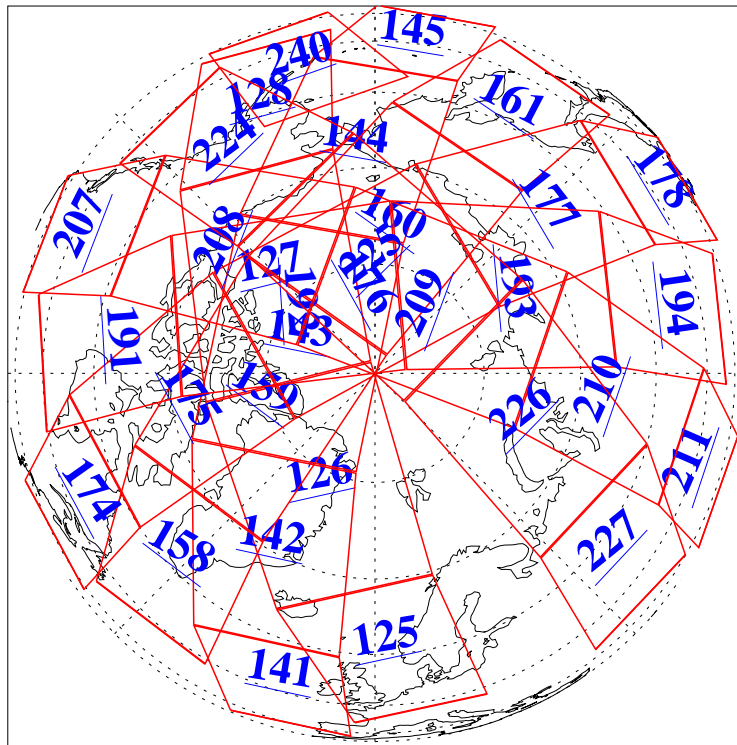

L1B Availability
AMSU Granules: 240
HSB Granules: 0
AIRS Granules: 240

25 Aug 2011
DoY 237
Aqua Day 3400
Granules: 1 to 120

Granules: 121 to 240

Legend: AMSU Available, HSB Available, AIRS Available

L1B Availability
AMSU Granules: 240
HSB Granules: 0
AIRS Granules: 240

25 Aug 2011
DoY 237
Aqua Day 3400
Ascending Granules

Descending Granules

Legend: AMSU Available, HSB Available, AIRS Available

L1B Availability
AMSU Granules: 240
HSB Granules: 0
AIRS Granules: 240

25 Aug 2011
DoY 237
Aqua Day 3400

Northern Hemisphere Granules

Southern Hemisphere Granules

Legend: AMSU Available, HSB Available, AIRS Available