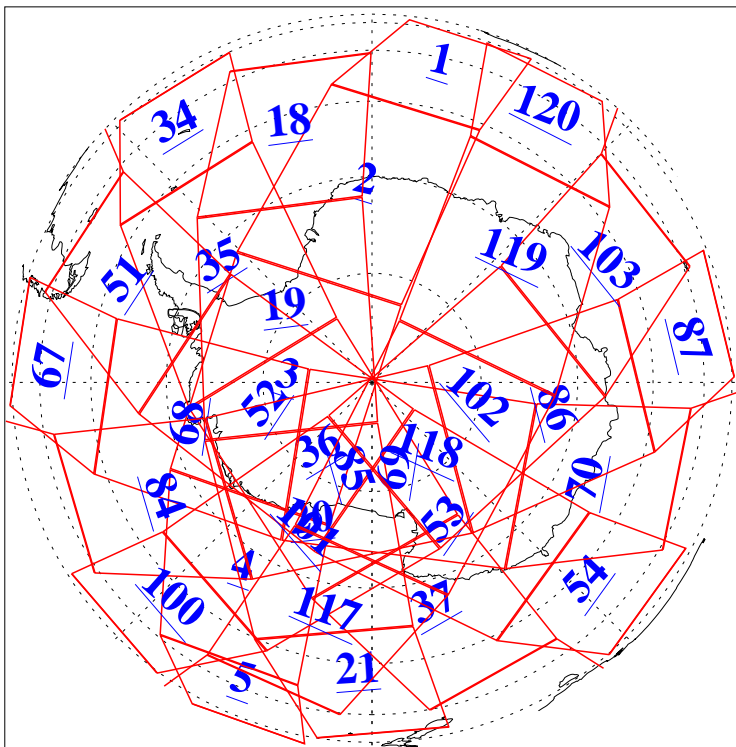

L1B Availability
AMSU Granules: 240
HSB Granules: 0
AIRS Granules: 240

25 Aug 2011
DoY 237
Aqua Day 3400
Granules: 1 to 120

Granules: 121 to 240

Legend: AMSU Available, HSB Available, AIRS Available

L1B Availability
AMSU Granules: 240
HSB Granules: 0
AIRS Granules: 240

25 Aug 2011
DoY 237
Aqua Day 3400
Ascending Granules

Descending Granules

Legend: AMSU Available, HSB Available, AIRS Available

L1B Availability
AMSU Granules: 240
HSB Granules: 0
AIRS Granules: 240

25 Aug 2011
DoY 237
Aqua Day 3400

Northern Hemisphere Granules

Southern Hemisphere Granules

Legend: AMSU Available, HSB Available, AIRS Available