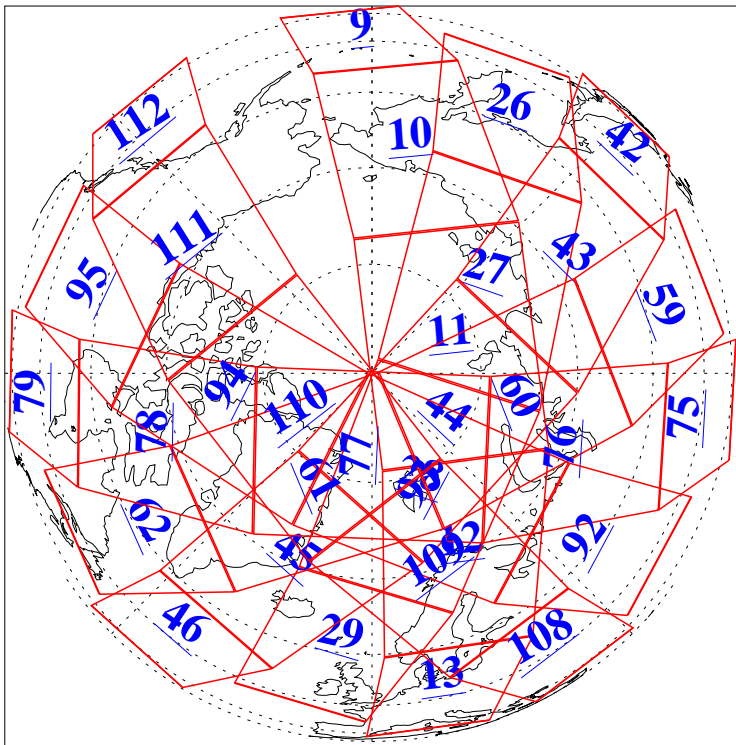

L1B Availability
AMSU Granules: 240
HSB Granules: 0
AIRS Granules: 240

25 Aug 2011
DoY 237
Aqua Day 3400
Granules: 1 to 120

Granules: 121 to 240

Legend: AMSU Available, HSB Available, AIRS Available

L1B Availability
AMSU Granules: 240
HSB Granules: 0
AIRS Granules: 240

25 Aug 2011
DoY 237
Aqua Day 3400
Ascending Granules

Descending Granules

Legend: AMSU Available, HSB Available, AIRS Available

L1B Availability
AMSU Granules: 240
HSB Granules: 0
AIRS Granules: 240

25 Aug 2011
DoY 237
Aqua Day 3400

Northern Hemisphere Granules

Southern Hemisphere Granules

Legend: AMSU Available, HSB Available, AIRS Available