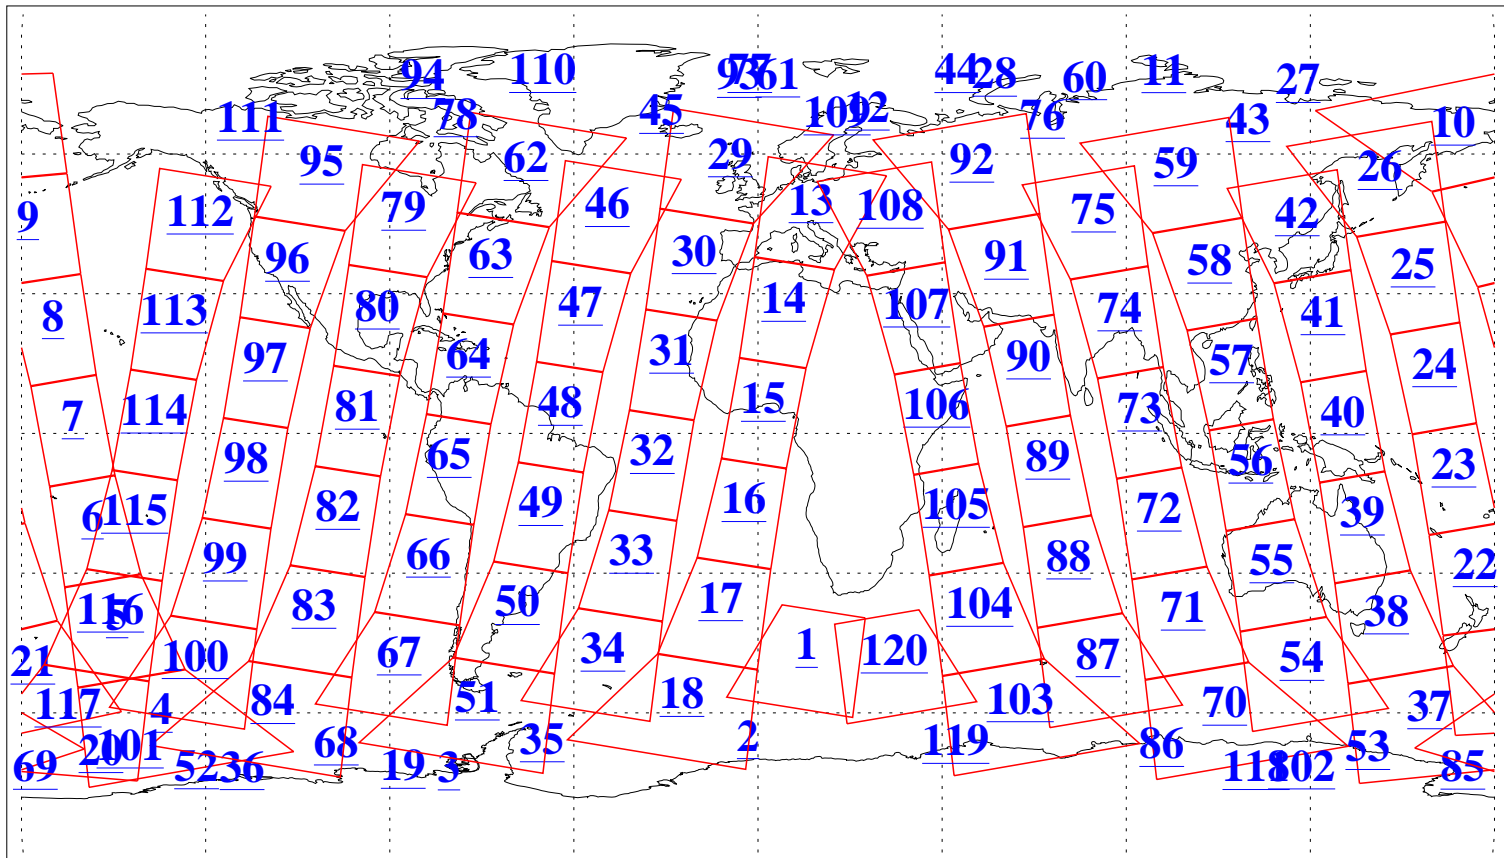

L1B Availability
AMSU Granules: 240
HSB Granules: 0
AIRS Granules: 240

25 Aug 2011
DoY 237
Aqua Day 3400
Granules: 1 to 120

Granules: 121 to 240

Legend: AMSU Available, HSB Available, AIRS Available

L1B Availability
AMSU Granules: 240
HSB Granules: 0
AIRS Granules: 240

25 Aug 2011
DoY 237
Aqua Day 3400
Ascending Granules

Descending Granules

Legend: AMSU Available, HSB Available, AIRS Available

L1B Availability
AMSU Granules: 240
HSB Granules: 0
AIRS Granules: 240

25 Aug 2011
DoY 237
Aqua Day 3400

Northern Hemisphere Granules

Southern Hemisphere Granules

Legend: AMSU Available, HSB Available, AIRS Available