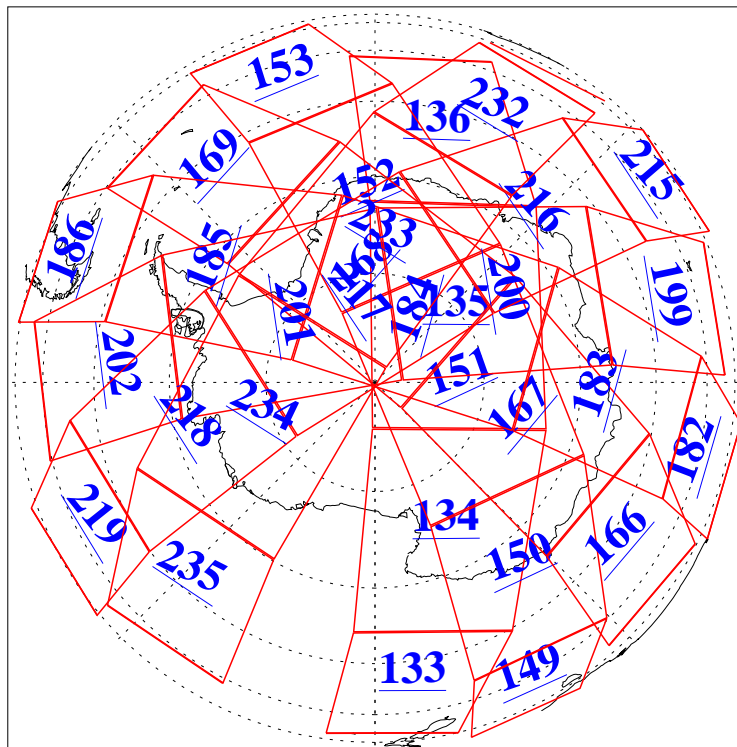

25 Aug 2011
DoY 237
Aqua Day 3400
Ascending Granules

Descending Granules

Legend: AMSU Available, HSB Available, AIRS Available

L1B Availability
AMSU Granules: 240
HSB Granules: 0
AIRS Granules: 240

25 Aug 2011
DoY 237
Aqua Day 3400

Northern Hemisphere Granules

Southern Hemisphere Granules

Legend: AMSU Available, HSB Available, AIRS Available