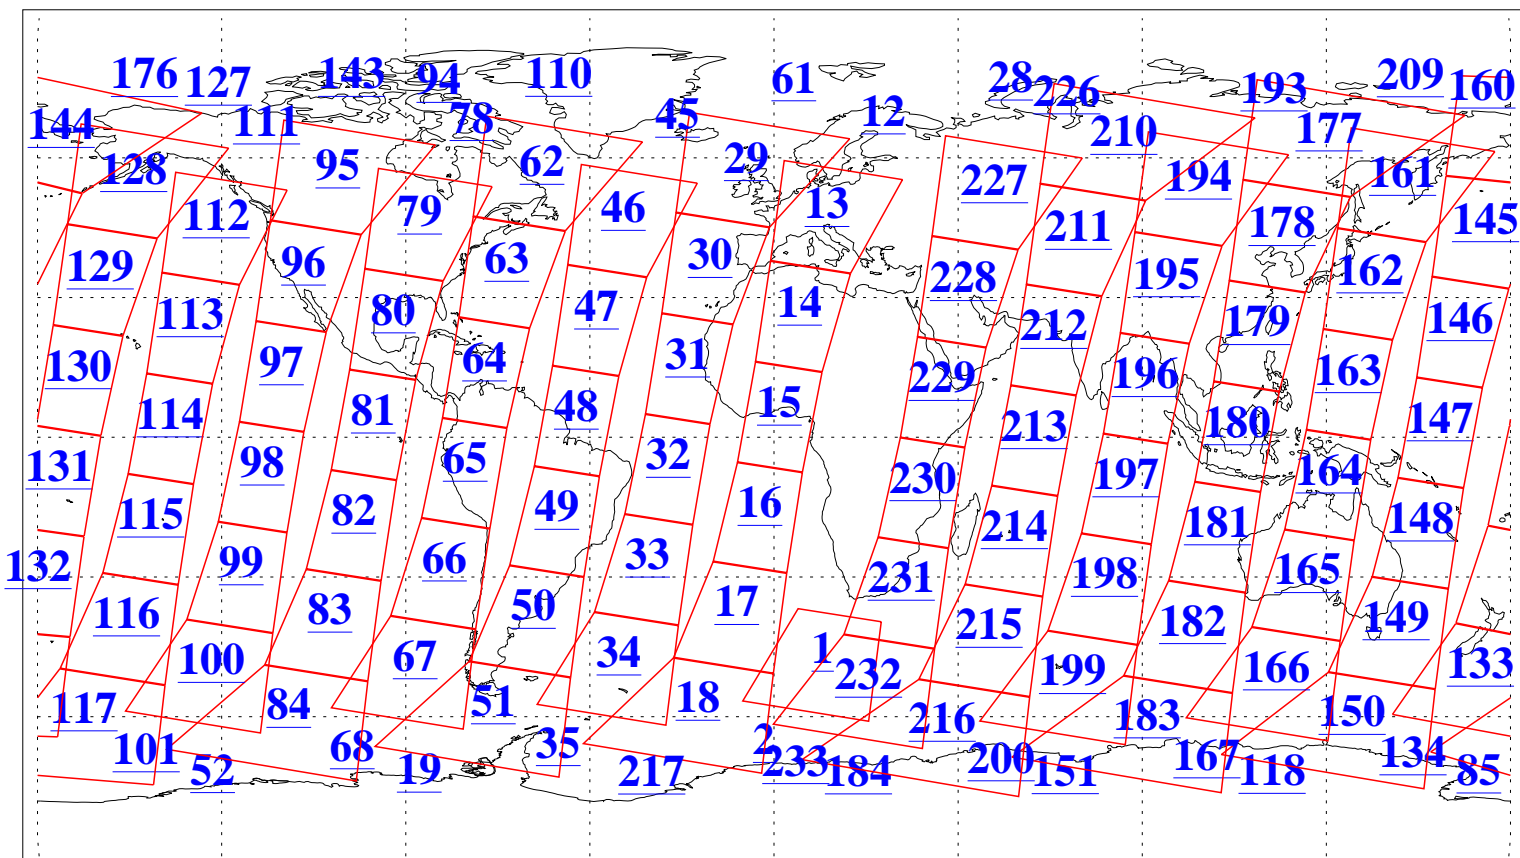

L1B Availability
AMSU Granules: 240
HSB Granules: 0
AIRS Granules: 240

25 Aug 2011
DoY 237
Aqua Day 3400
Granules: 1 to 120

Granules: 121 to 240

Legend: AMSU Available, HSB Available, AIRS Available

L1B Availability
AMSU Granules: 240
HSB Granules: 0
AIRS Granules: 240

25 Aug 2011
DoY 237
Aqua Day 3400
Ascending Granules

Descending Granules

Legend: AMSU Available, HSB Available, AIRS Available

L1B Availability
AMSU Granules: 240
HSB Granules: 0
AIRS Granules: 240

25 Aug 2011
DoY 237
Aqua Day 3400

Northern Hemisphere Granules

Southern Hemisphere Granules

Legend: AMSU Available, HSB Available, AIRS Available