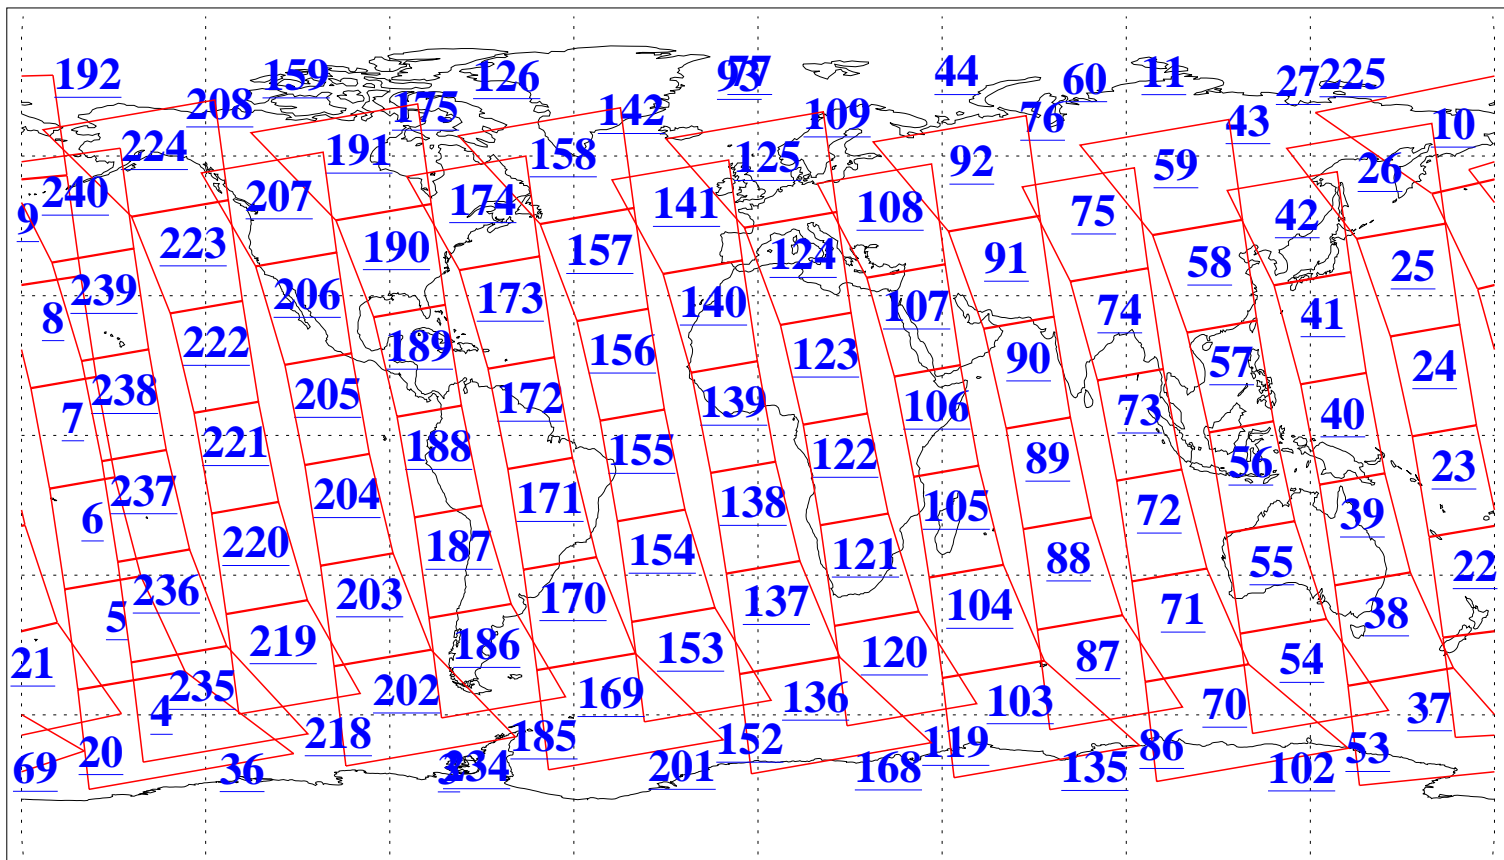

L1B Availability
AMSU Granules: 240
HSB Granules: 0
AIRS Granules: 240

25 Aug 2011
DoY 237
Aqua Day 3400
Granules: 1 to 120

Granules: 121 to 240

Legend: AMSU Available, HSB Available, AIRS Available

L1B Availability
AMSU Granules: 240
HSB Granules: 0
AIRS Granules: 240

25 Aug 2011
DoY 237
Aqua Day 3400
Ascending Granules

Descending Granules

Legend: AMSU Available, HSB Available, AIRS Available

L1B Availability
AMSU Granules: 240
HSB Granules: 0
AIRS Granules: 240

25 Aug 2011
DoY 237
Aqua Day 3400

Northern Hemisphere Granules

Southern Hemisphere Granules

Legend: AMSU Available, HSB Available, AIRS Available