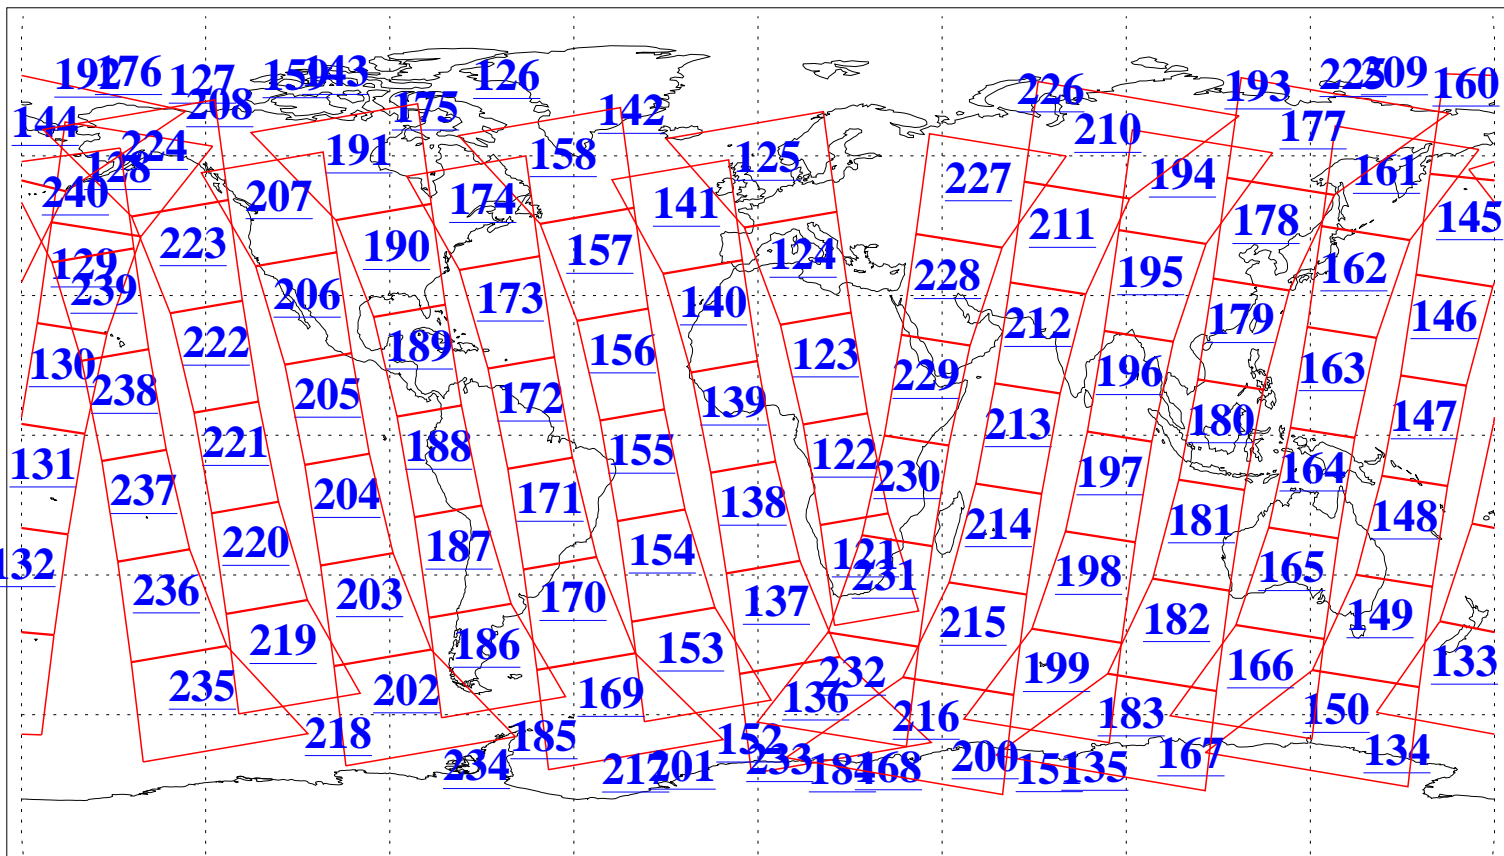

L1B Availability
AMSU Granules: 240
HSB Granules: 0
AIRS Granules: 240

25 Aug 2011
DoY 237
Aqua Day 3400
Granules: 1 to 120

Granules: 121 to 240

Legend: AMSU Available, HSB Available, AIRS Available

L1B Availability
AMSU Granules: 240
HSB Granules: 0
AIRS Granules: 240

25 Aug 2011
DoY 237
Aqua Day 3400
Ascending Granules

Descending Granules

Legend: AMSU Available, HSB Available, AIRS Available

L1B Availability
AMSU Granules: 240
HSB Granules: 0
AIRS Granules: 240

25 Aug 2011
DoY 237
Aqua Day 3400

Northern Hemisphere Granules

Southern Hemisphere Granules

Legend: AMSU Available, HSB Available, AIRS Available