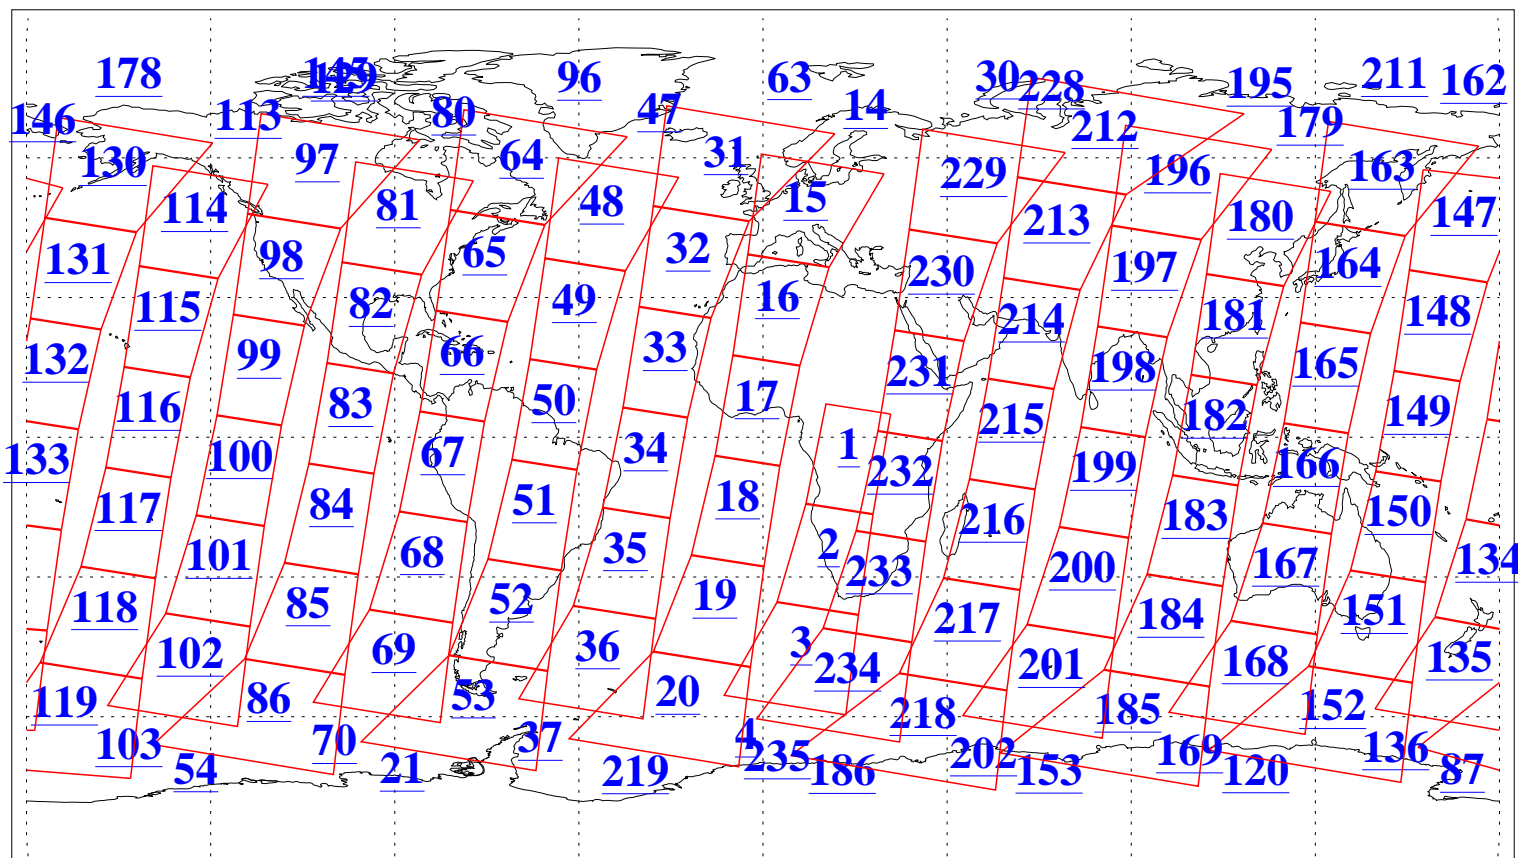

L1B Availability
AMSU Granules: 240
HSB Granules: 0
AIRS Granules: 240

23 Aug 2011
DoY 235
Aqua Day 3398
Granules: 1 to 120

Granules: 121 to 240

Legend: AMSU Available, HSB Available, AIRS Available

L1B Availability
AMSU Granules: 240
HSB Granules: 0
AIRS Granules: 240

23 Aug 2011
DoY 235
Aqua Day 3398

Ascending Granules

Descending Granules

Legend: AMSU Available, HSB Available, AIRS Available

L1B Availability
 AMSU Granules: 240
 HSB Granules: 0
 AIRS Granules: 240

23 Aug 2011
 DoY 235
 Aqua Day 3398

Northern Hemisphere Granules

Southern Hemisphere Granules

Legend: AMSU Available, HSB Available, AIRS Available