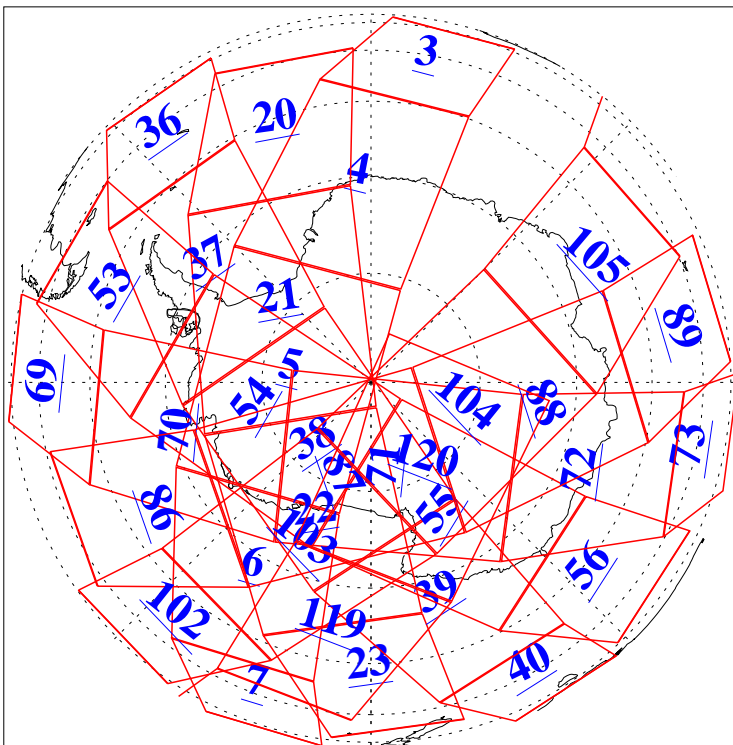

L1B Availability
AMSU Granules: 240
HSB Granules: 0
AIRS Granules: 240

23 Aug 2011
DoY 235
Aqua Day 3398
Granules: 1 to 120

Granules: 121 to 240

Legend: AMSU Available, HSB Available, AIRS Available

L1B Availability
AMSU Granules: 240
HSB Granules: 0
AIRS Granules: 240

23 Aug 2011
DoY 235
Aqua Day 3398

Ascending Granules

Descending Granules

Legend: AMSU Available, HSB Available, AIRS Available

L1B Availability
 AMSU Granules: 240
 HSB Granules: 0
 AIRS Granules: 240

23 Aug 2011
 DoY 235
 Aqua Day 3398

Northern Hemisphere Granules

Southern Hemisphere Granules

Legend: AMSU Available, HSB Available, AIRS Available