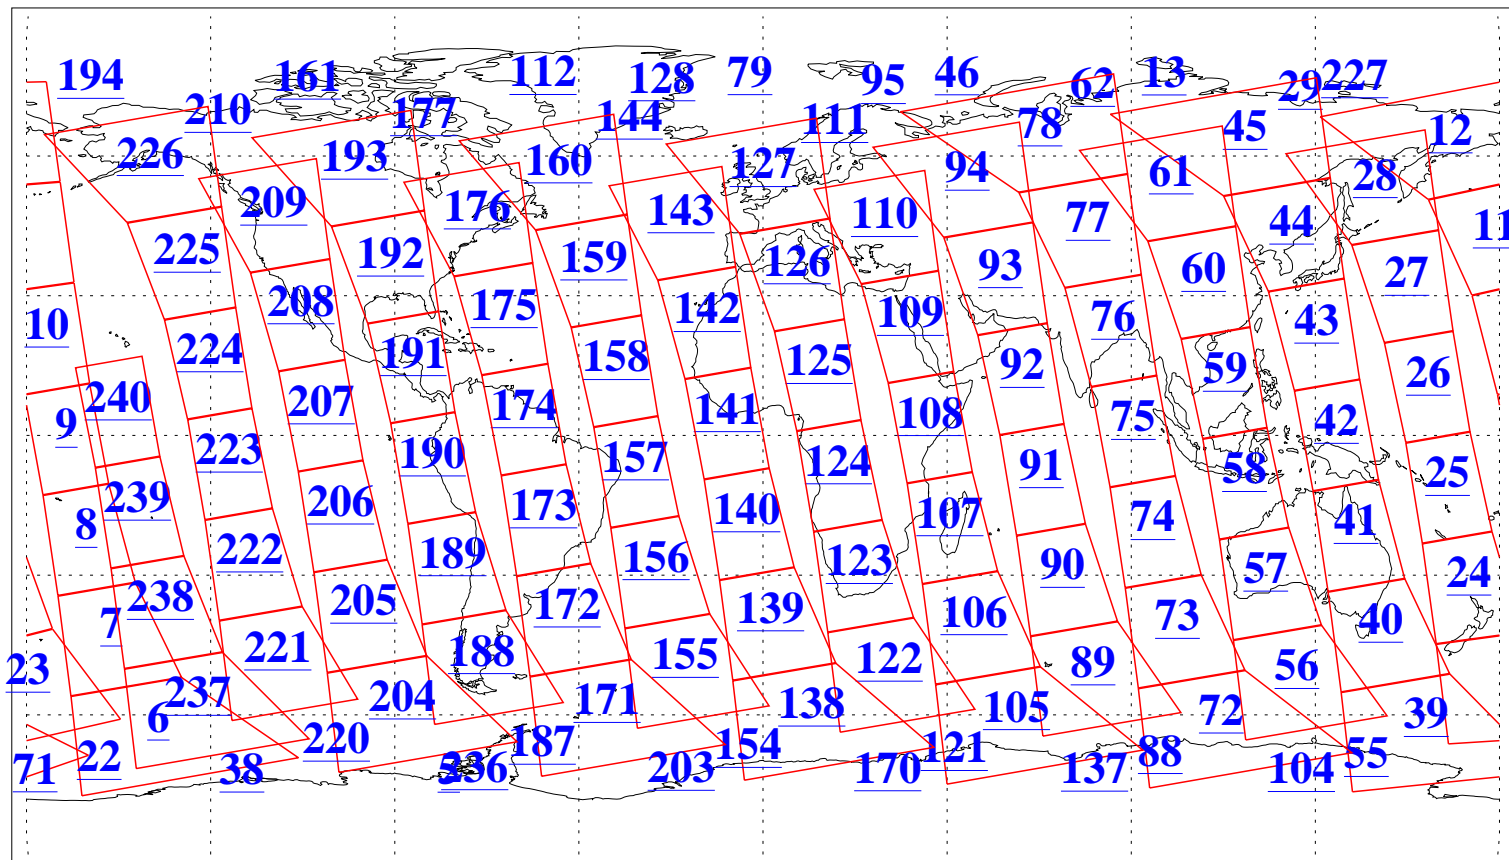

L1B Availability
AMSU Granules: 240
HSB Granules: 0
AIRS Granules: 240

23 Aug 2011
DoY 235
Aqua Day 3398
Granules: 1 to 120

Granules: 121 to 240

Legend: AMSU Available, HSB Available, AIRS Available

L1B Availability
AMSU Granules: 240
HSB Granules: 0
AIRS Granules: 240

23 Aug 2011
DoY 235
Aqua Day 3398

Ascending Granules

Descending Granules

Legend: AMSU Available, HSB Available, AIRS Available

L1B Availability
 AMSU Granules: 240
 HSB Granules: 0
 AIRS Granules: 240

23 Aug 2011
 DoY 235
 Aqua Day 3398

Northern Hemisphere Granules

Southern Hemisphere Granules

Legend: AMSU Available, HSB Available, AIRS Available