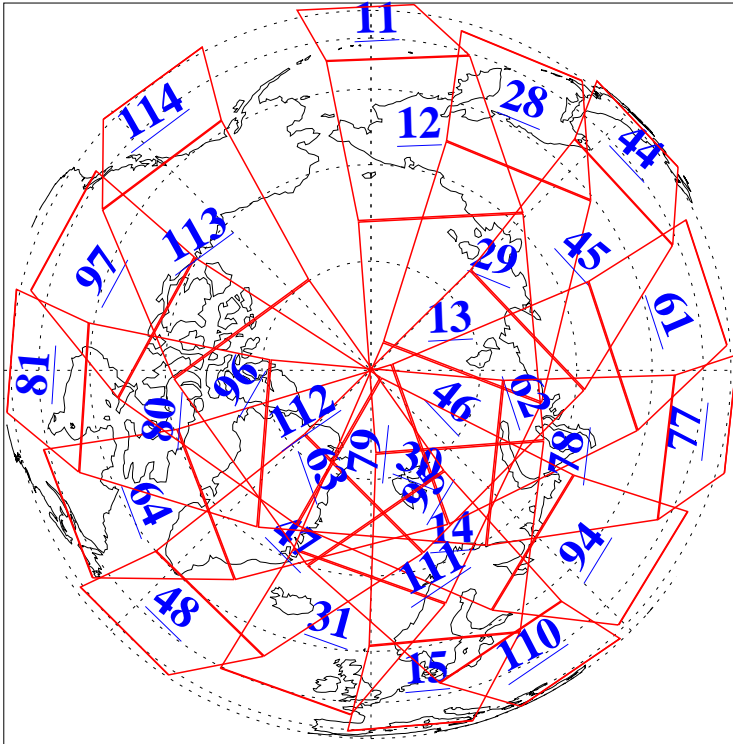

L1B Availability
AMSU Granules: 240
HSB Granules: 0
AIRS Granules: 240

23 Aug 2011
DoY 235
Aqua Day 3398
Granules: 1 to 120

Granules: 121 to 240

Legend: AMSU Available, HSB Available, AIRS Available

L1B Availability
AMSU Granules: 240
HSB Granules: 0
AIRS Granules: 240

23 Aug 2011
DoY 235
Aqua Day 3398

Ascending Granules

Descending Granules

Legend: AMSU Available, HSB Available, AIRS Available

L1B Availability
 AMSU Granules: 240
 HSB Granules: 0
 AIRS Granules: 240

23 Aug 2011
 DoY 235
 Aqua Day 3398

Northern Hemisphere Granules

Southern Hemisphere Granules

Legend: AMSU Available, HSB Available, AIRS Available