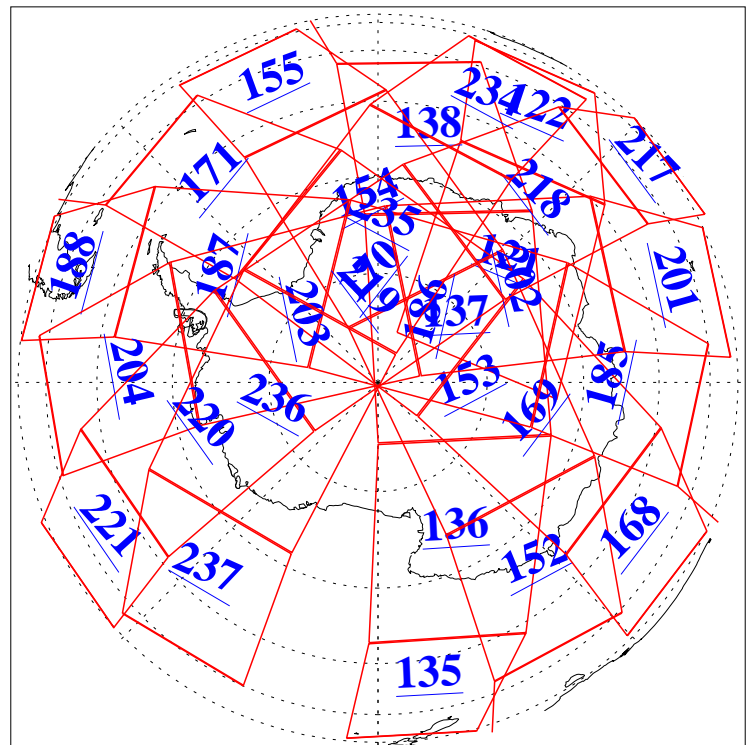

L1B Availability
AMSU Granules: 240
HSB Granules: 0
AIRS Granules: 240

23 Aug 2011
DoY 235
Aqua Day 3398
Granules: 1 to 120

Granules: 121 to 240

Legend: AMSU Available, HSB Available, AIRS Available

L1B Availability
AMSU Granules: 240
HSB Granules: 0
AIRS Granules: 240

23 Aug 2011
DoY 235
Aqua Day 3398

Ascending Granules

Descending Granules

Legend: AMSU Available, HSB Available, AIRS Available

L1B Availability
 AMSU Granules: 240
 HSB Granules: 0
 AIRS Granules: 240

23 Aug 2011
 DoY 235
 Aqua Day 3398

Northern Hemisphere Granules

Southern Hemisphere Granules

Legend: AMSU Available, HSB Available, AIRS Available