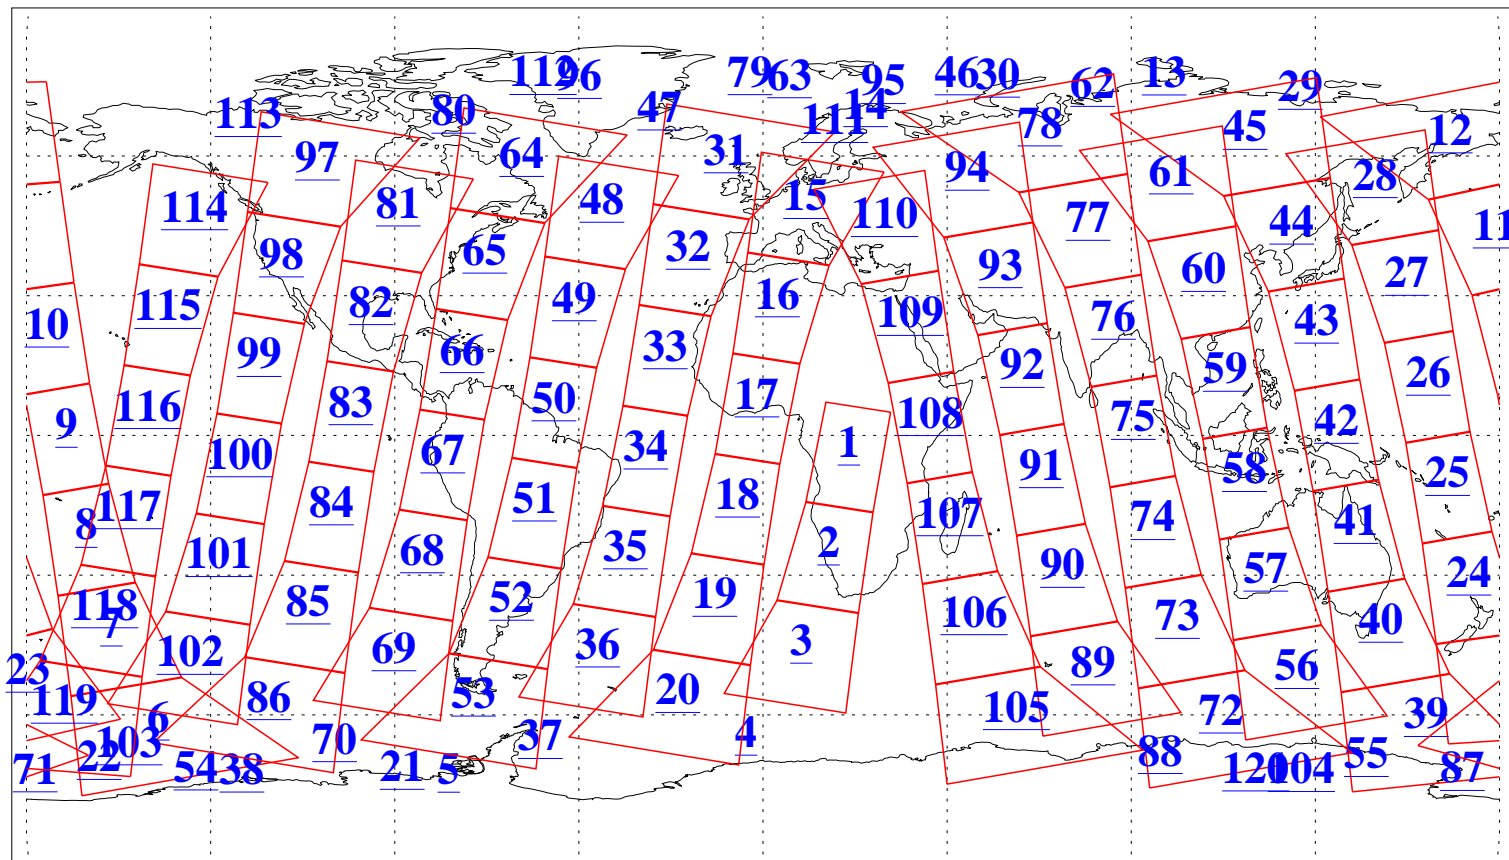

L1B Availability
AMSU Granules: 240
HSB Granules: 0
AIRS Granules: 240

23 Aug 2011
DoY 235
Aqua Day 3398
Granules: 1 to 120

Granules: 121 to 240

Legend: AMSU Available, HSB Available, AIRS Available

L1B Availability
AMSU Granules: 240
HSB Granules: 0
AIRS Granules: 240

23 Aug 2011
DoY 235
Aqua Day 3398

Ascending Granules

Descending Granules

Legend: AMSU Available, HSB Available, AIRS Available

L1B Availability
 AMSU Granules: 240
 HSB Granules: 0
 AIRS Granules: 240

23 Aug 2011
 DoY 235
 Aqua Day 3398

Northern Hemisphere Granules

Southern Hemisphere Granules

Legend: AMSU Available, HSB Available, AIRS Available