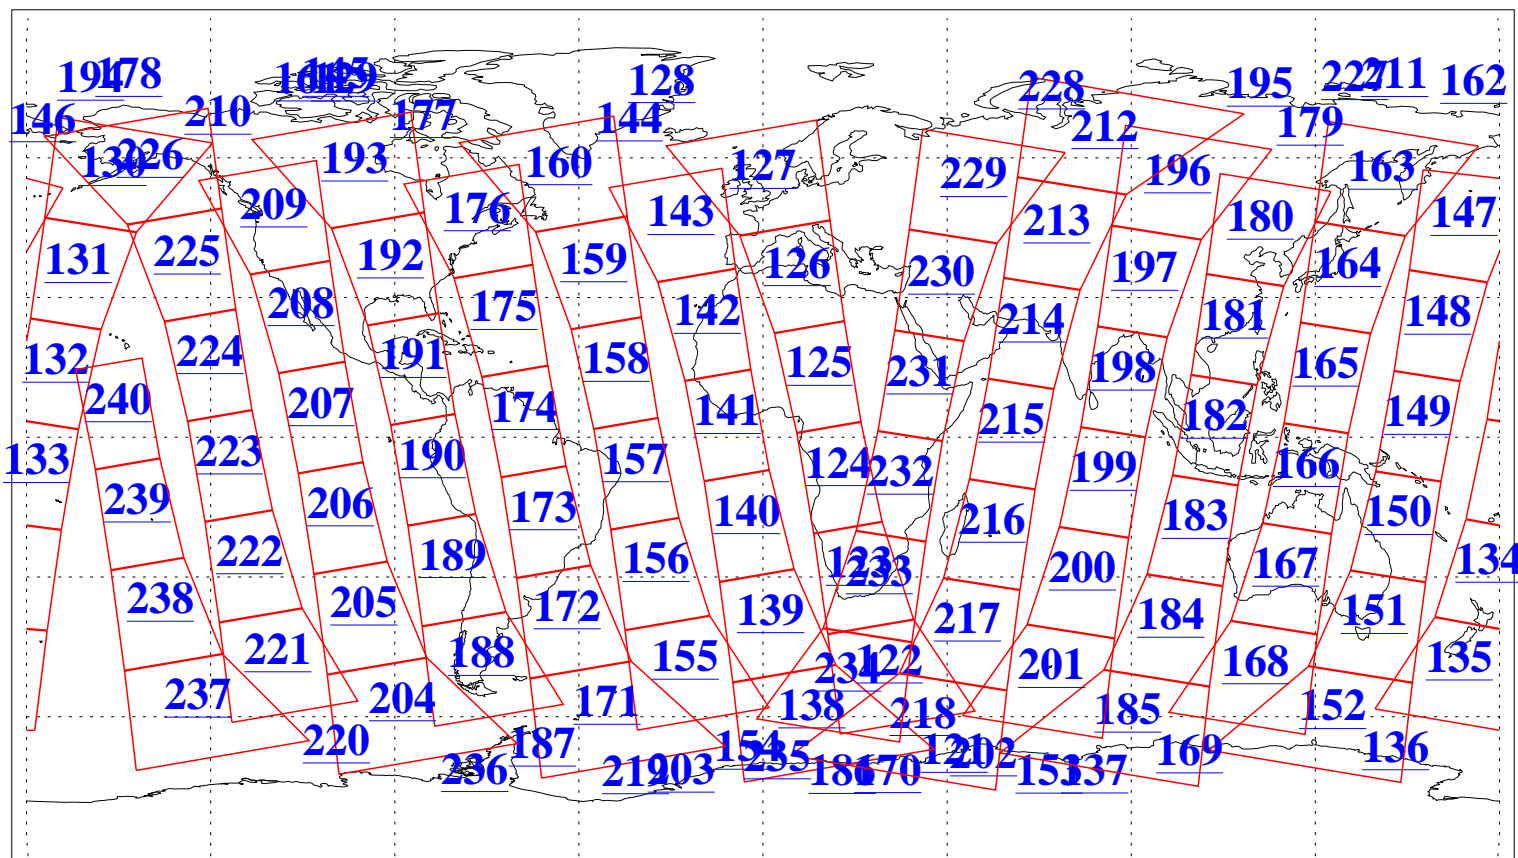

L1B Availability
AMSU Granules: 240
HSB Granules: 0
AIRS Granules: 240

23 Aug 2011
DoY 235
Aqua Day 3398
Granules: 1 to 120

Granules: 121 to 240

Legend: AMSU Available, HSB Available, AIRS Available

L1B Availability
AMSU Granules: 240
HSB Granules: 0
AIRS Granules: 240

23 Aug 2011
DoY 235
Aqua Day 3398

Ascending Granules

Descending Granules

Legend: AMSU Available, HSB Available, AIRS Available

L1B Availability
 AMSU Granules: 240
 HSB Granules: 0
 AIRS Granules: 240

23 Aug 2011
 DoY 235
 Aqua Day 3398