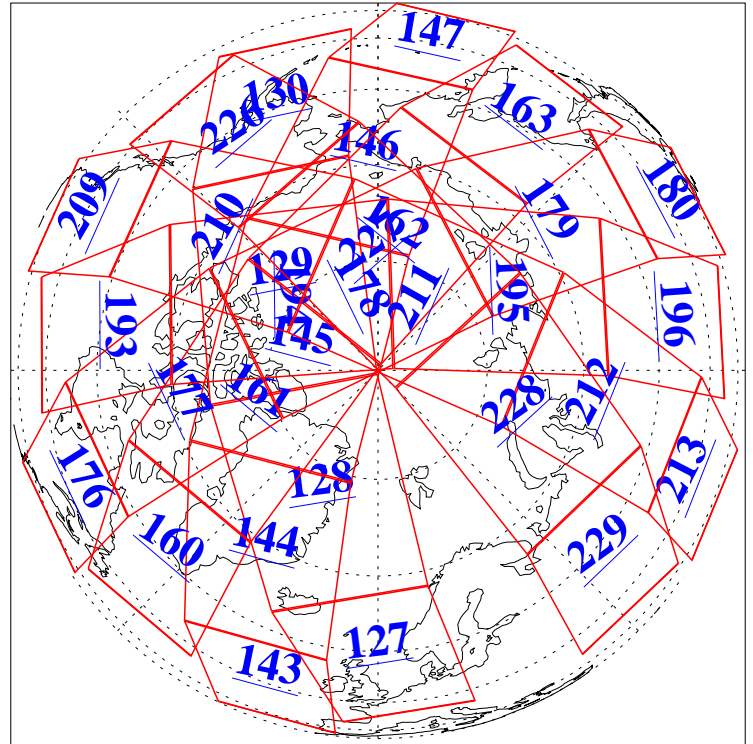

23 Aug 2011
DoY 235
Aqua Day 3398

Ascending Granules

Descending Granules

Legend: AMSU Available, HSB Available, AIRS Available

L1B Availability
 AMSU Granules: 240
 HSB Granules: 0
 AIRS Granules: 240

23 Aug 2011
 DoY 235
 Aqua Day 3398

Northern Hemisphere Granules

Southern Hemisphere Granules

Legend: AMSU Available, HSB Available, AIRS Available