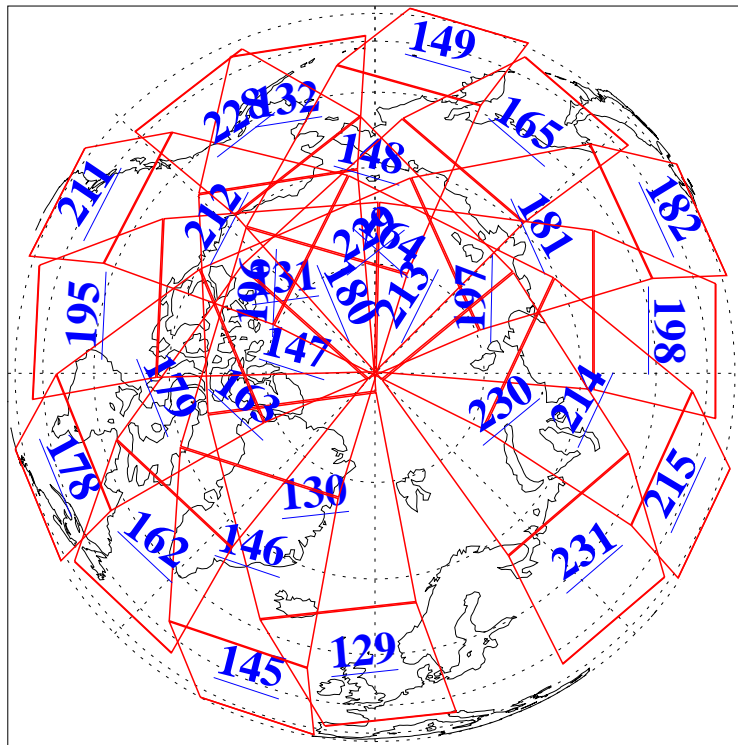

L1B Availability
AMSU Granules: 240
HSB Granules: 0
AIRS Granules: 240

21 Aug 2011
DoY 233
Aqua Day 3396
Granules: 1 to 120

Granules: 121 to 240

Legend: AMSU Available, HSB Available, AIRS Available

L1B Availability
AMSU Granules: 240
HSB Granules: 0
AIRS Granules: 240

21 Aug 2011
DoY 233
Aqua Day 3396
Ascending Granules

Descending Granules

Legend: AMSU Available, HSB Available, AIRS Available

L1B Availability
 AMSU Granules: 240
 HSB Granules: 0
 AIRS Granules: 240

21 Aug 2011
 DoY 233
 Aqua Day 3396

Northern Hemisphere Granules

Southern Hemisphere Granules

Legend: AMSU Available, HSB Available, AIRS Available