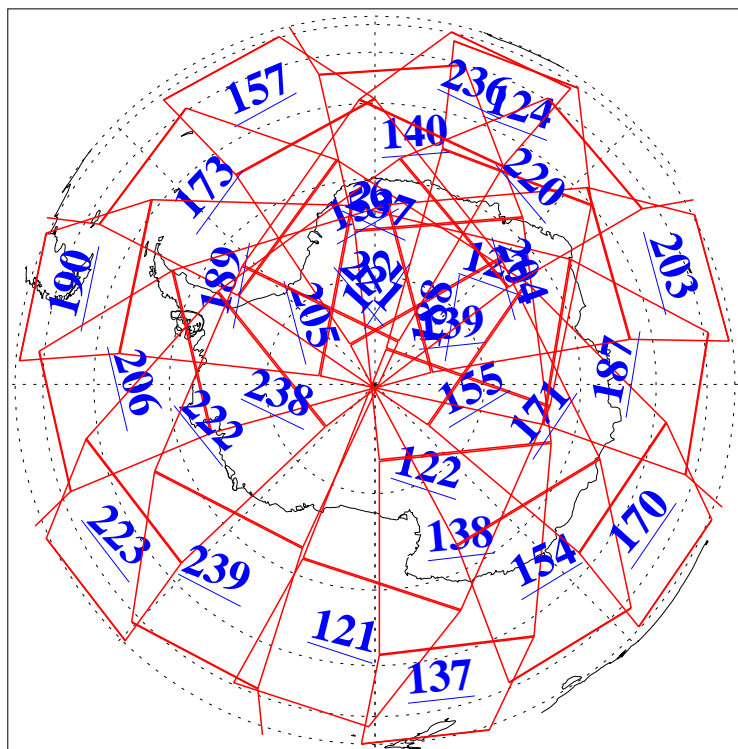

L1B Availability
AMSU Granules: 240
HSB Granules: 0
AIRS Granules: 240

21 Aug 2011
DoY 233
Aqua Day 3396
Granules: 1 to 120

Granules: 121 to 240

Legend: AMSU Available, HSB Available, AIRS Available

L1B Availability
AMSU Granules: 240
HSB Granules: 0
AIRS Granules: 240

21 Aug 2011
DoY 233
Aqua Day 3396
Ascending Granules

Descending Granules

Legend: AMSU Available, HSB Available, AIRS Available

L1B Availability
 AMSU Granules: 240
 HSB Granules: 0
 AIRS Granules: 240

21 Aug 2011
 DoY 233
 Aqua Day 3396

Northern Hemisphere Granules

Southern Hemisphere Granules

Legend: AMSU Available, HSB Available, AIRS Available