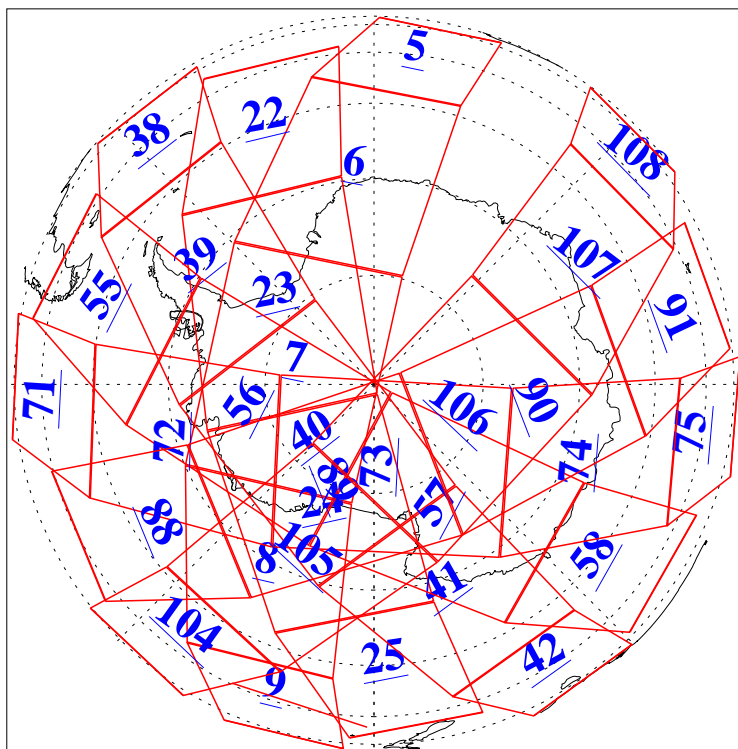

L1B Availability
AMSU Granules: 240
HSB Granules: 0
AIRS Granules: 240

21 Aug 2011
DoY 233
Aqua Day 3396
Granules: 1 to 120

Granules: 121 to 240

Legend: AMSU Available, HSB Available, AIRS Available

L1B Availability
AMSU Granules: 240
HSB Granules: 0
AIRS Granules: 240

21 Aug 2011
DoY 233
Aqua Day 3396
Ascending Granules

Descending Granules

Legend: AMSU Available, HSB Available, AIRS Available

L1B Availability
 AMSU Granules: 240
 HSB Granules: 0
 AIRS Granules: 240

21 Aug 2011
 DoY 233
 Aqua Day 3396

Northern Hemisphere Granules

Southern Hemisphere Granules

Legend: AMSU Available, HSB Available, AIRS Available