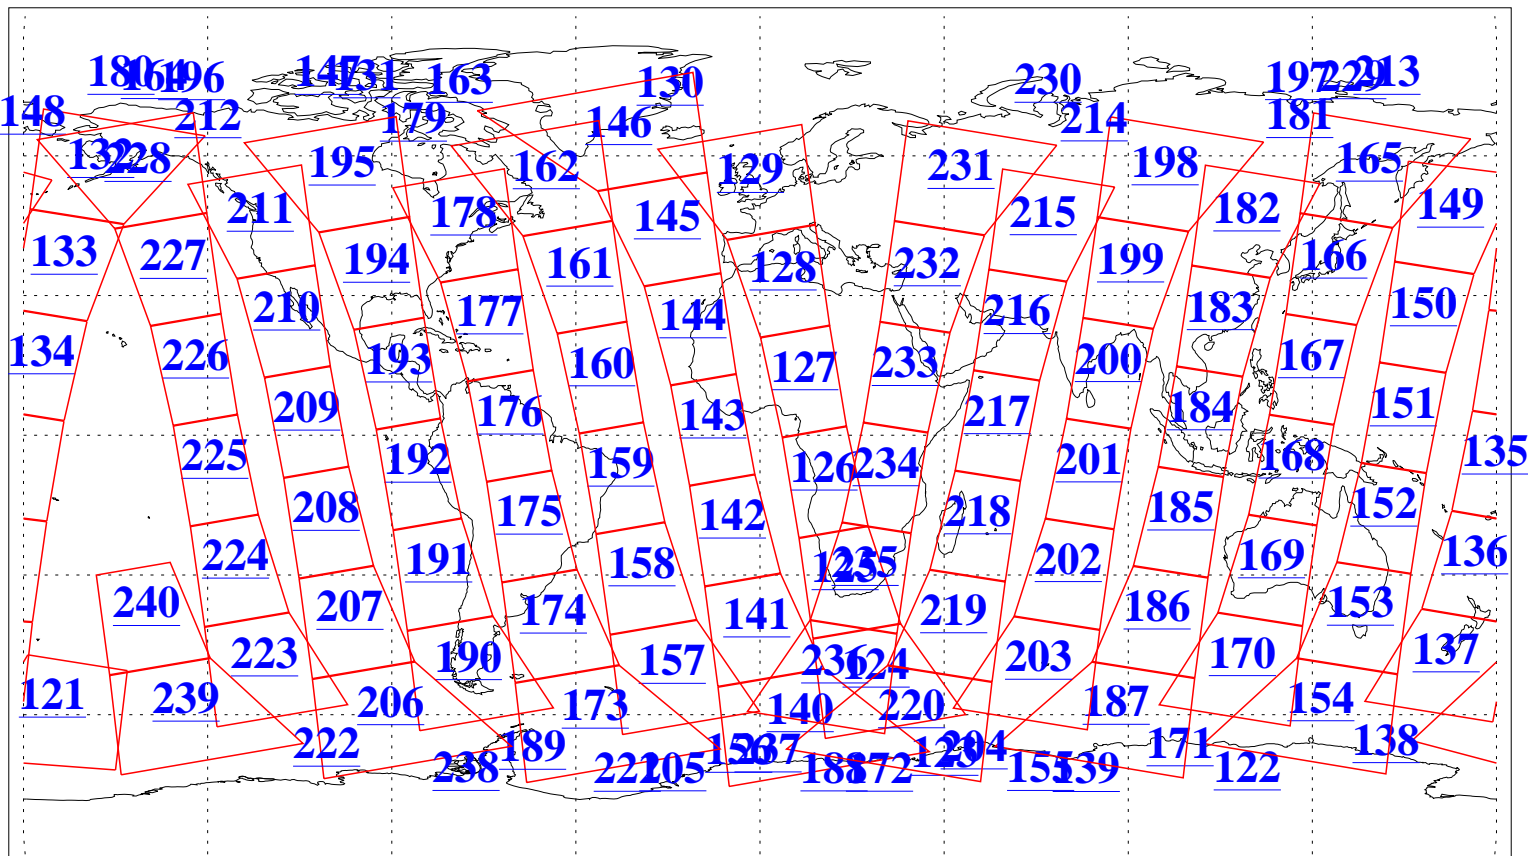

L1B Availability
AMSU Granules: 240
HSB Granules: 0
AIRS Granules: 240

21 Aug 2011
DoY 233
Aqua Day 3396
Granules: 1 to 120

Granules: 121 to 240

Legend: AMSU Available, HSB Available, AIRS Available

L1B Availability
AMSU Granules: 240
HSB Granules: 0
AIRS Granules: 240

21 Aug 2011
DoY 233
Aqua Day 3396
Ascending Granules

Descending Granules

Legend: AMSU Available, HSB Available, AIRS Available

L1B Availability
 AMSU Granules: 240
 HSB Granules: 0
 AIRS Granules: 240

21 Aug 2011
 DoY 233
 Aqua Day 3396

Northern Hemisphere Granules

Southern Hemisphere Granules

Legend: AMSU Available, HSB Available, AIRS Available