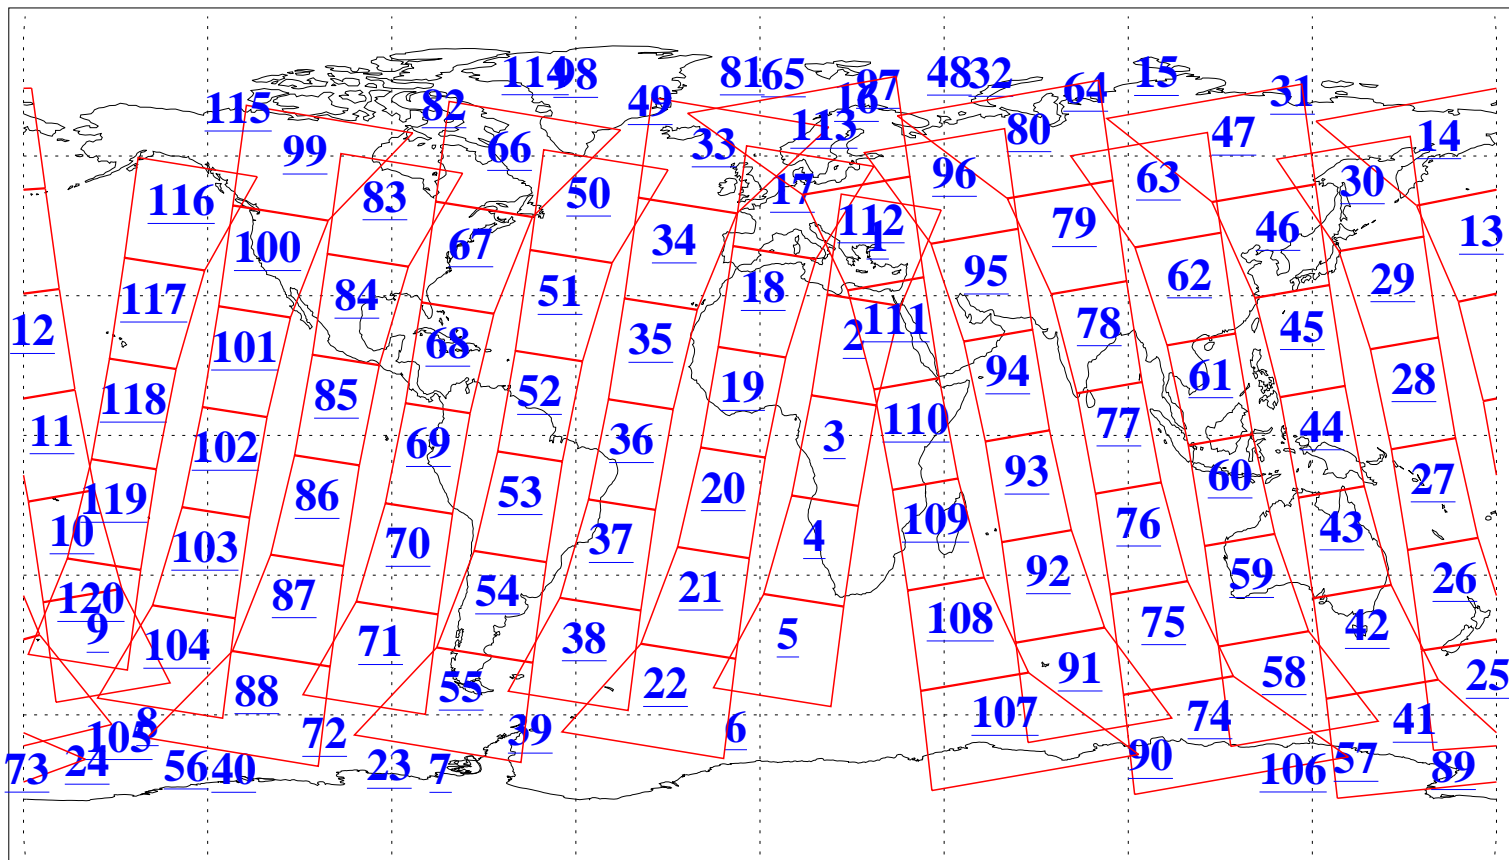

L1B Availability
AMSU Granules: 240
HSB Granules: 0
AIRS Granules: 240

21 Aug 2011
DoY 233
Aqua Day 3396
Granules: 1 to 120

Granules: 121 to 240

Legend: AMSU Available, HSB Available, AIRS Available

L1B Availability
AMSU Granules: 240
HSB Granules: 0
AIRS Granules: 240

21 Aug 2011
DoY 233
Aqua Day 3396
Ascending Granules

Descending Granules

Legend: AMSU Available, HSB Available, AIRS Available

L1B Availability
 AMSU Granules: 240
 HSB Granules: 0
 AIRS Granules: 240

21 Aug 2011
 DoY 233
 Aqua Day 3396

Northern Hemisphere Granules

Southern Hemisphere Granules

Legend: AMSU Available, HSB Available, AIRS Available