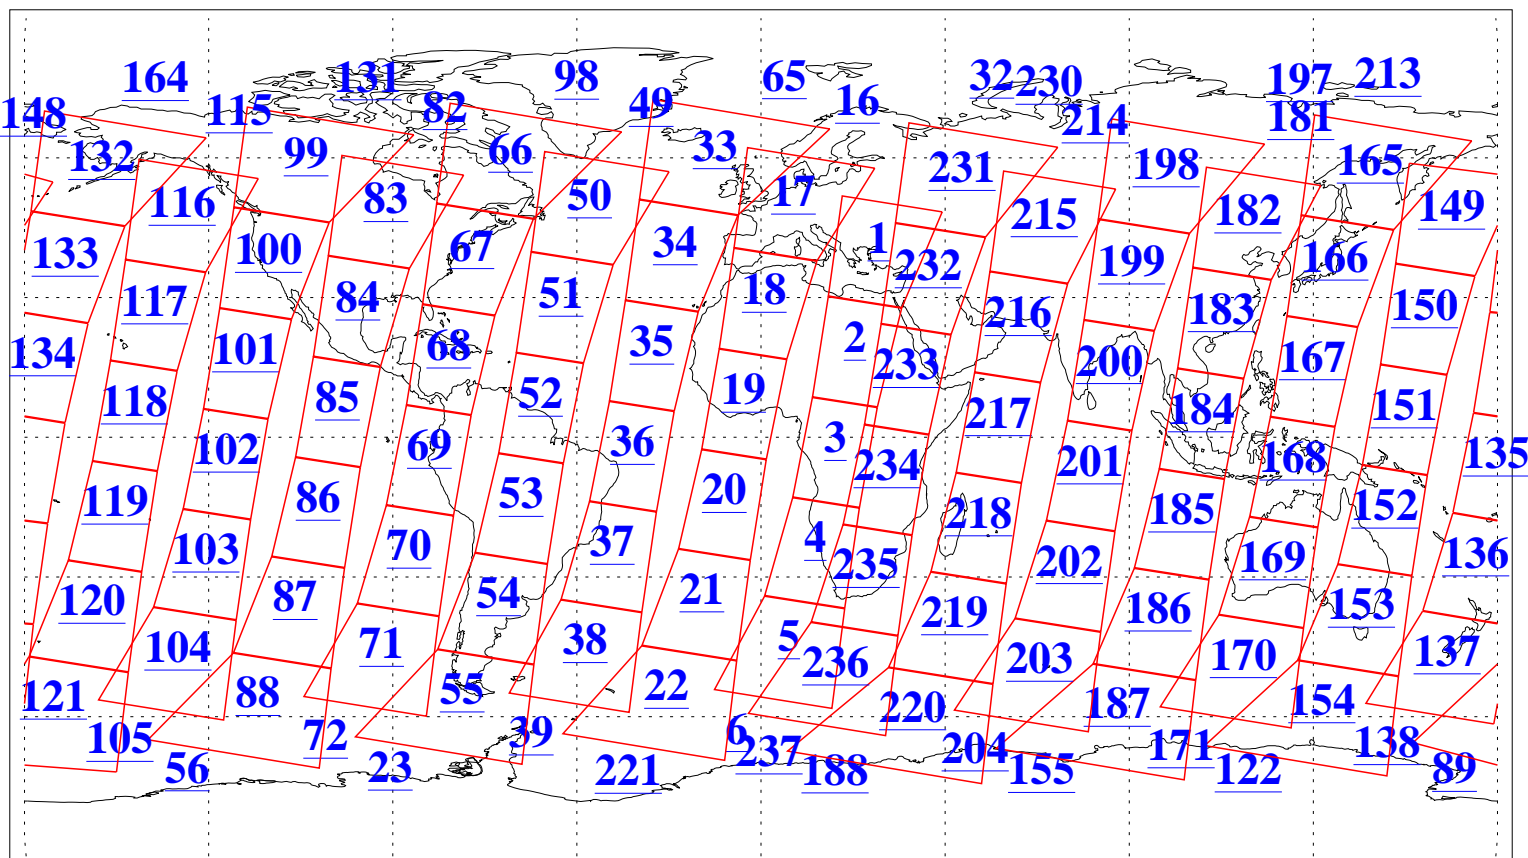

L1B Availability
AMSU Granules: 240
HSB Granules: 0
AIRS Granules: 240

21 Aug 2011
DoY 233
Aqua Day 3396
Granules: 1 to 120

Granules: 121 to 240

Legend: AMSU Available, HSB Available, AIRS Available

L1B Availability
AMSU Granules: 240
HSB Granules: 0
AIRS Granules: 240

21 Aug 2011
DoY 233
Aqua Day 3396
Ascending Granules

Descending Granules

Legend: AMSU Available, HSB Available, AIRS Available

L1B Availability
 AMSU Granules: 240
 HSB Granules: 0
 AIRS Granules: 240

21 Aug 2011
 DoY 233
 Aqua Day 3396

Northern Hemisphere Granules

Southern Hemisphere Granules

Legend: AMSU Available, HSB Available, AIRS Available