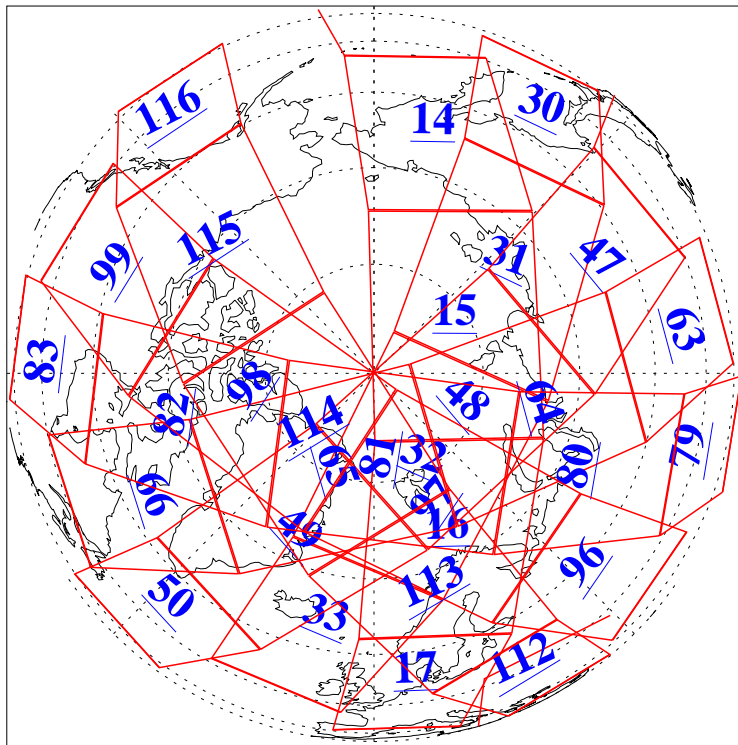

L1B Availability
AMSU Granules: 240
HSB Granules: 0
AIRS Granules: 240

21 Aug 2011
DoY 233
Aqua Day 3396
Granules: 1 to 120

Granules: 121 to 240

Legend: AMSU Available, HSB Available, AIRS Available

L1B Availability
AMSU Granules: 240
HSB Granules: 0
AIRS Granules: 240

21 Aug 2011
DoY 233
Aqua Day 3396
Ascending Granules

Descending Granules

Legend: AMSU Available, HSB Available, AIRS Available

L1B Availability
 AMSU Granules: 240
 HSB Granules: 0
 AIRS Granules: 240

21 Aug 2011
 DoY 233
 Aqua Day 3396

Northern Hemisphere Granules

Southern Hemisphere Granules

Legend: AMSU Available, HSB Available, AIRS Available