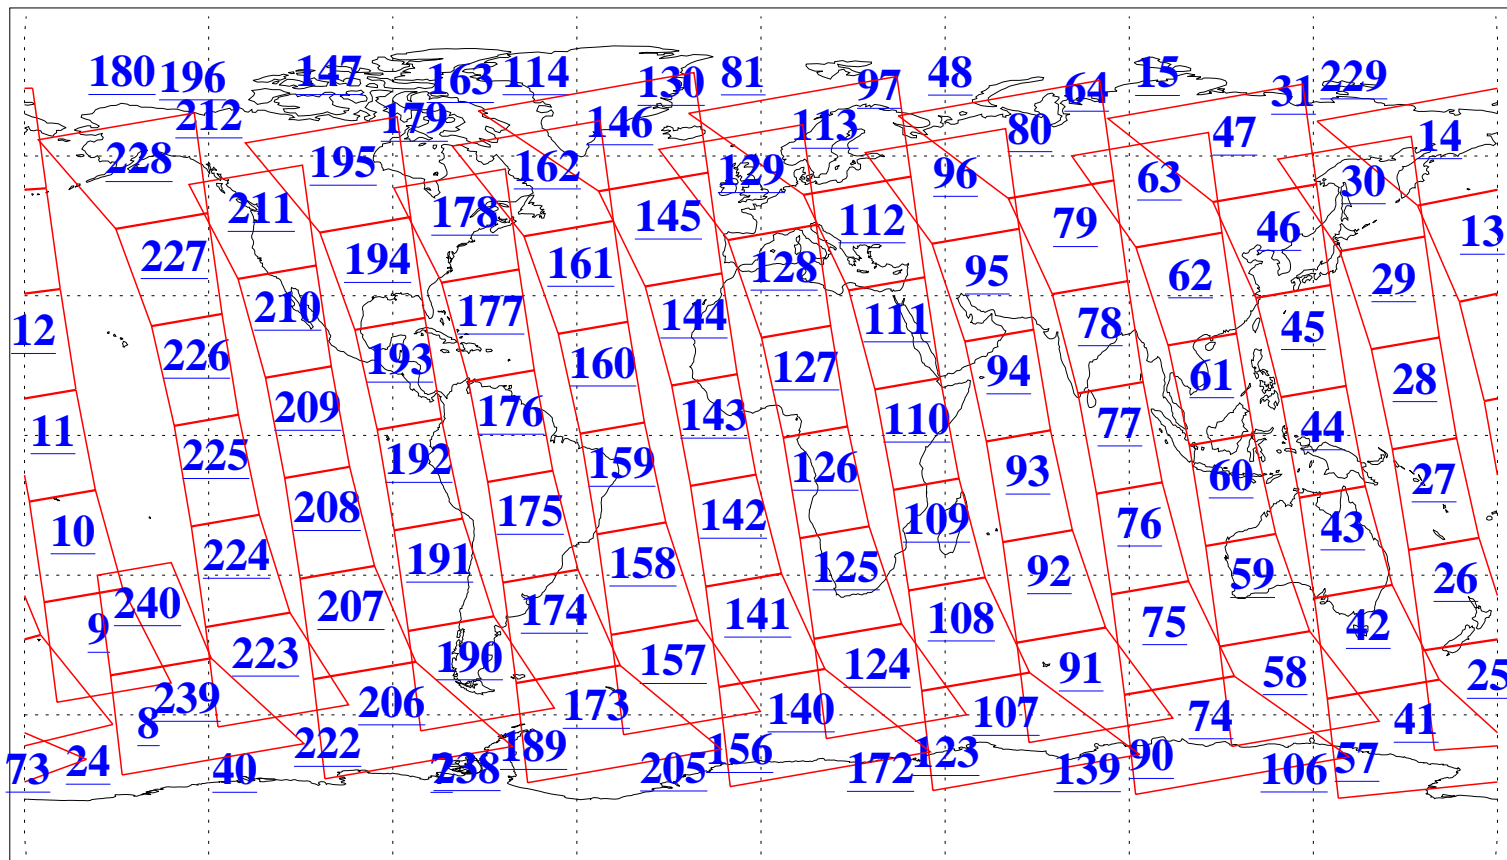

L1B Availability
AMSU Granules: 240
HSB Granules: 0
AIRS Granules: 240

21 Aug 2011
DoY 233
Aqua Day 3396
Granules: 1 to 120

Granules: 121 to 240

Legend: AMSU Available, HSB Available, AIRS Available

L1B Availability
AMSU Granules: 240
HSB Granules: 0
AIRS Granules: 240

21 Aug 2011
DoY 233
Aqua Day 3396
Ascending Granules

Descending Granules

Legend: AMSU Available, HSB Available, AIRS Available

L1B Availability
 AMSU Granules: 240
 HSB Granules: 0
 AIRS Granules: 240

21 Aug 2011
 DoY 233
 Aqua Day 3396

Northern Hemisphere Granules

Southern Hemisphere Granules

Legend: AMSU Available, HSB Available, AIRS Available