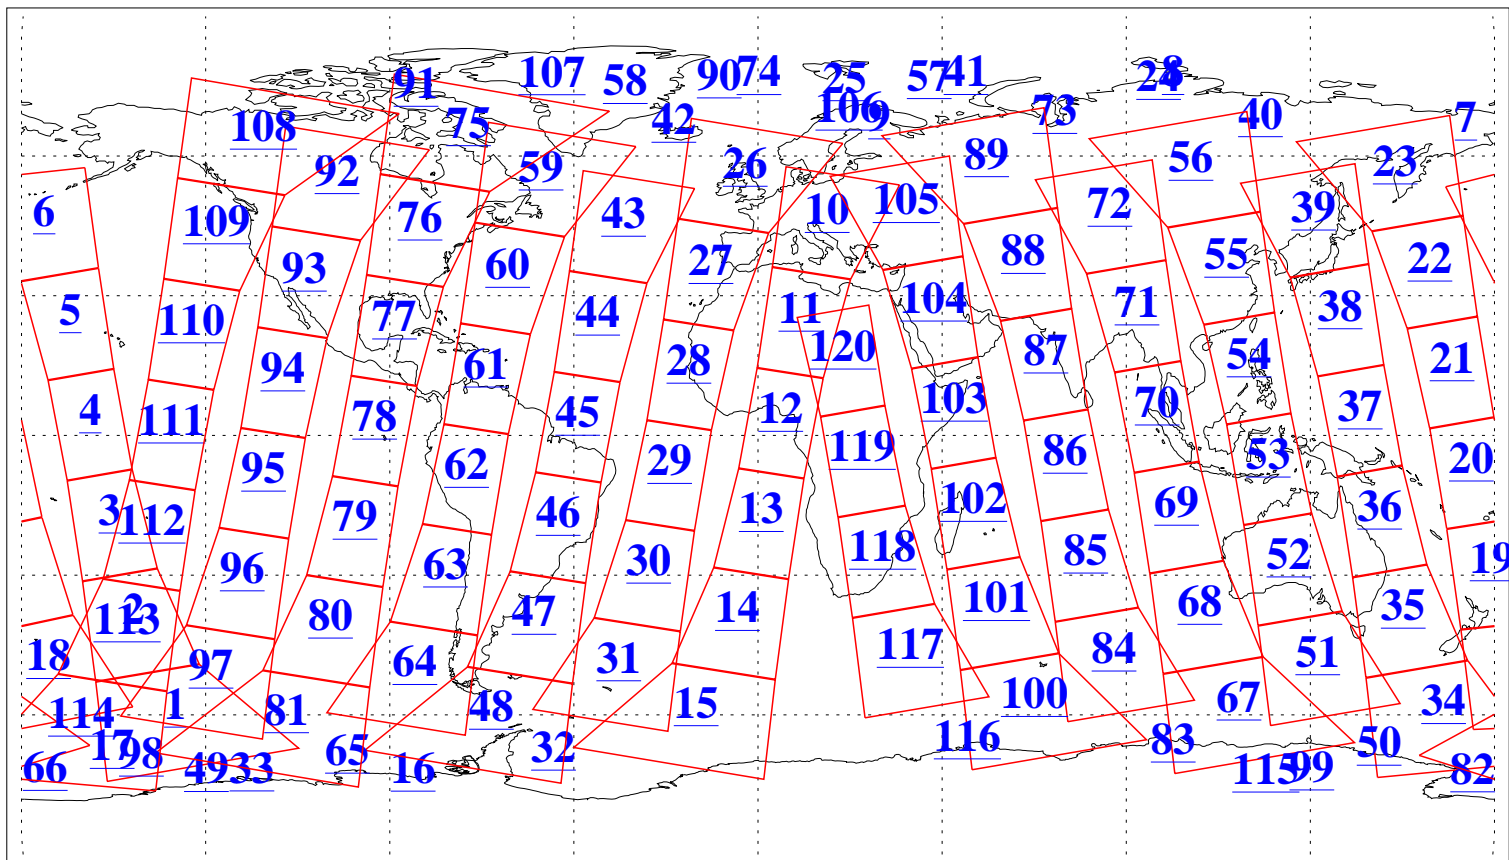

L1B Availability  
AMSU Granules: 240  
HSB Granules: 0  
AIRS Granules: 240

20 Aug 2011  
DoY 232  
Aqua Day 3395  
Granules: 1 to 120

Granules: 121 to 240

Legend: AMSU Available, HSB Available, AIRS Available

L1B Availability  
AMSU Granules: 240  
HSB Granules: 0  
AIRS Granules: 240

20 Aug 2011  
DoY 232  
Aqua Day 3395

Ascending Granules

Descending Granules

Legend: AMSU Available, HSB Available, AIRS Available

L1B Availability  
 AMSU Granules: 240  
 HSB Granules: 0  
 AIRS Granules: 240

20 Aug 2011  
 DoY 232  
 Aqua Day 3395

Northern Hemisphere Granules

Southern Hemisphere Granules

Legend: AMSU Available, HSB Available, AIRS Available