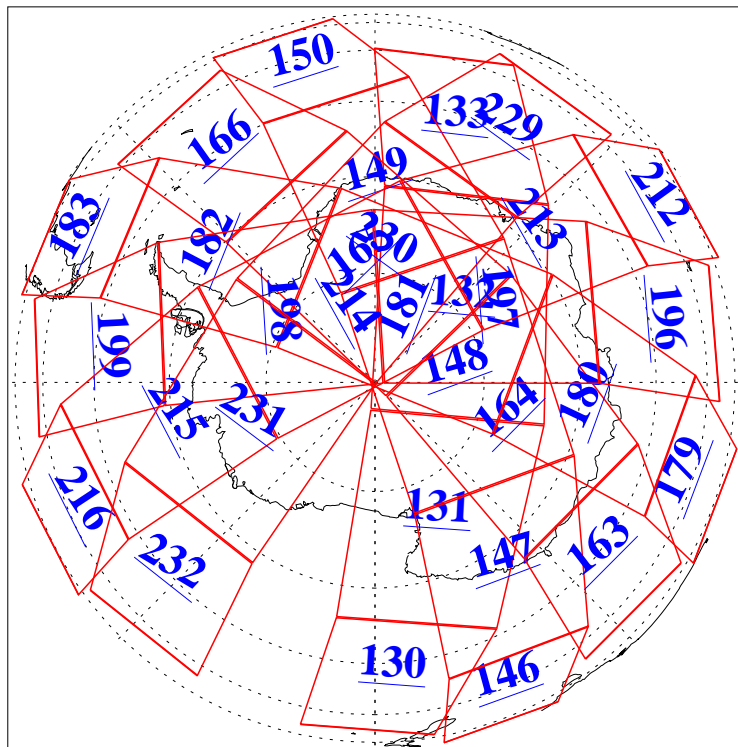

L1B Availability  
AMSU Granules: 240  
HSB Granules: 0  
AIRS Granules: 240

20 Aug 2011  
DoY 232  
Aqua Day 3395

Ascending Granules

Descending Granules

Legend: AMSU Available, HSB Available, AIRS Available

L1B Availability  
 AMSU Granules: 240  
 HSB Granules: 0  
 AIRS Granules: 240

20 Aug 2011  
 DoY 232  
 Aqua Day 3395

Northern Hemisphere Granules

Southern Hemisphere Granules

Legend: AMSU Available, HSB Available, AIRS Available