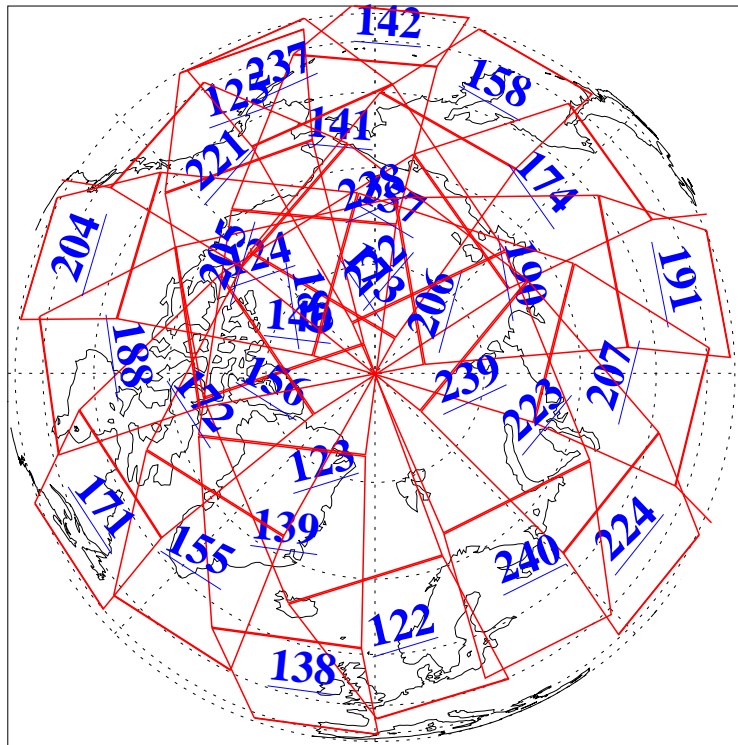

L1B Availability  
AMSU Granules: 240  
HSB Granules: 0  
AIRS Granules: 240

20 Aug 2011  
DoY 232  
Aqua Day 3395  
Granules: 1 to 120

Granules: 121 to 240

Legend: AMSU Available, HSB Available, AIRS Available

L1B Availability  
AMSU Granules: 240  
HSB Granules: 0  
AIRS Granules: 240

20 Aug 2011  
DoY 232  
Aqua Day 3395

Ascending Granules

Descending Granules

Legend: AMSU Available, HSB Available, AIRS Available

L1B Availability  
 AMSU Granules: 240  
 HSB Granules: 0  
 AIRS Granules: 240

20 Aug 2011  
 DoY 232  
 Aqua Day 3395

Northern Hemisphere Granules

Southern Hemisphere Granules

Legend: AMSU Available, HSB Available, AIRS Available