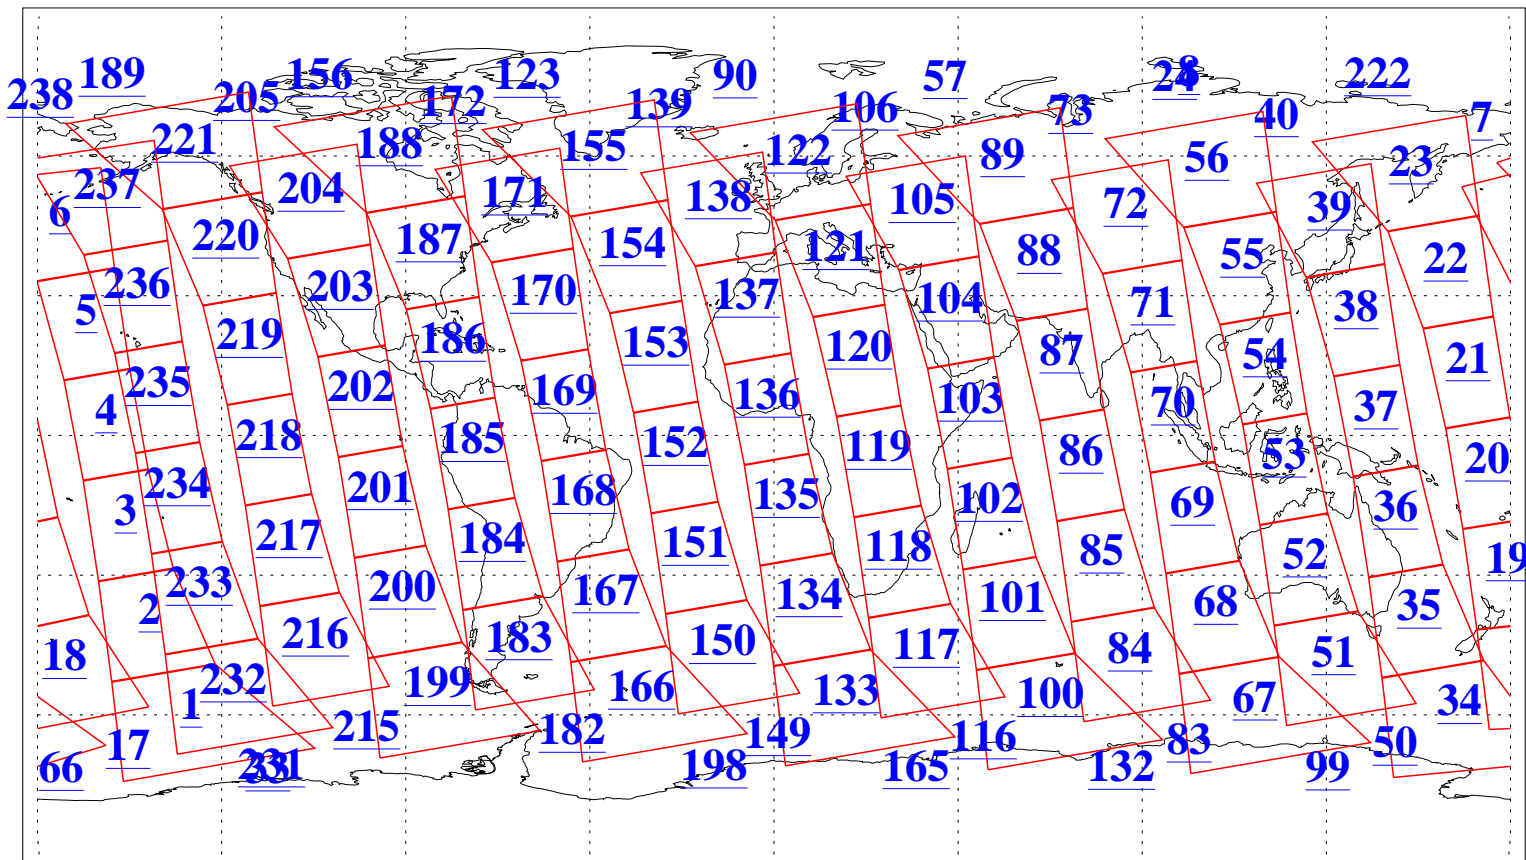

L1B Availability  
AMSU Granules: 240  
HSB Granules: 0  
AIRS Granules: 240

20 Aug 2011  
DoY 232  
Aqua Day 3395  
Granules: 1 to 120

Granules: 121 to 240

Legend: AMSU Available, HSB Available, AIRS Available

L1B Availability  
AMSU Granules: 240  
HSB Granules: 0  
AIRS Granules: 240

20 Aug 2011  
DoY 232  
Aqua Day 3395

Ascending Granules

Descending Granules

Legend: AMSU Available, HSB Available, AIRS Available

L1B Availability  
 AMSU Granules: 240  
 HSB Granules: 0  
 AIRS Granules: 240

20 Aug 2011  
 DoY 232  
 Aqua Day 3395

Northern Hemisphere Granules

Southern Hemisphere Granules

Legend: AMSU Available, HSB Available, AIRS Available