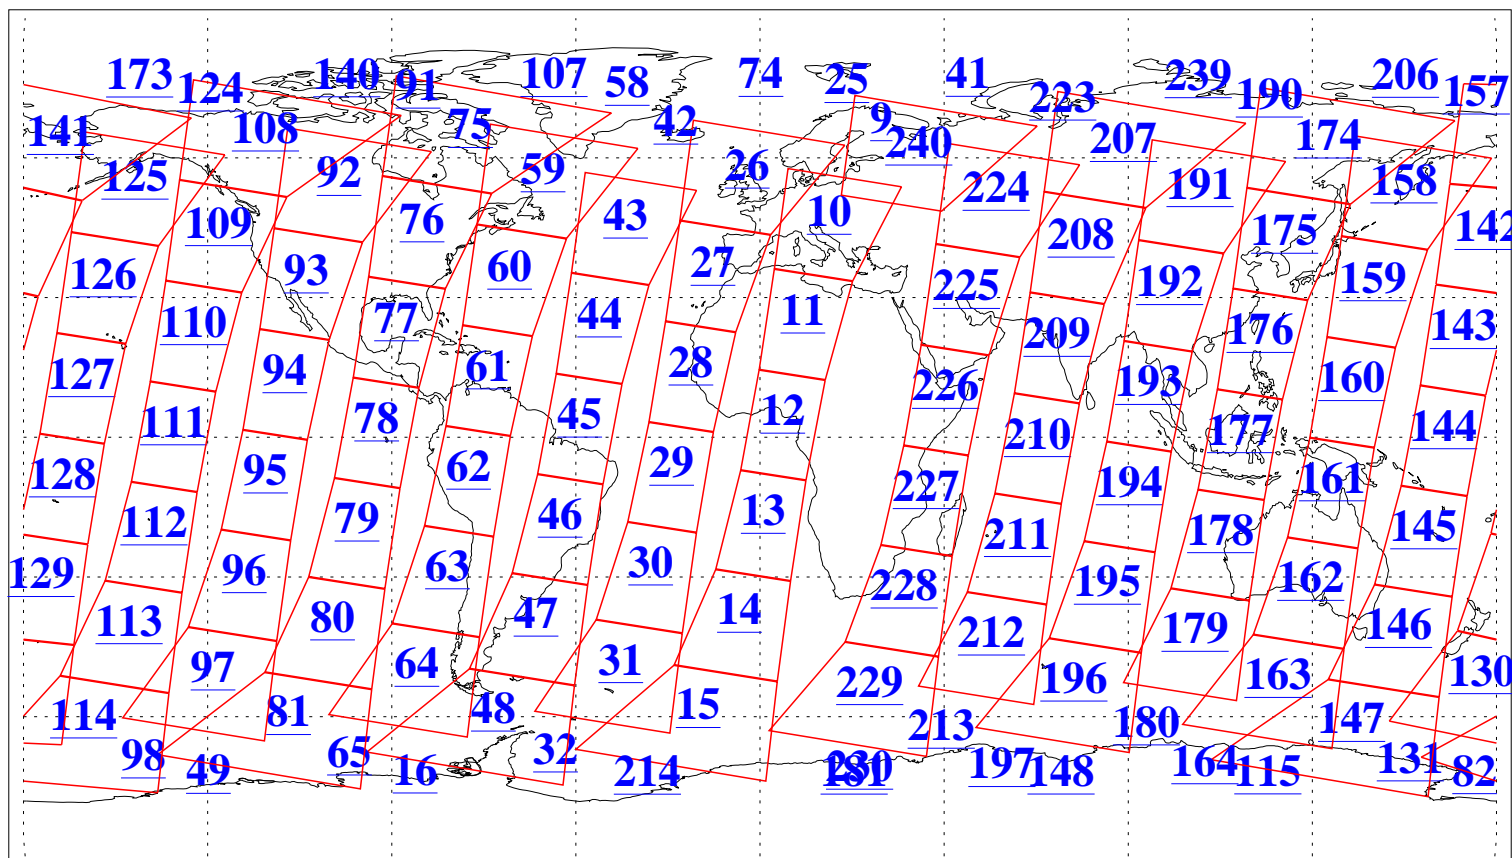

L1B Availability  
AMSU Granules: 240  
HSB Granules: 0  
AIRS Granules: 240

20 Aug 2011  
DoY 232  
Aqua Day 3395  
Granules: 1 to 120

Granules: 121 to 240

Legend: AMSU Available, HSB Available, AIRS Available

L1B Availability  
AMSU Granules: 240  
HSB Granules: 0  
AIRS Granules: 240

20 Aug 2011  
DoY 232  
Aqua Day 3395

Ascending Granules

Descending Granules

Legend: AMSU Available, HSB Available, AIRS Available

L1B Availability  
 AMSU Granules: 240  
 HSB Granules: 0  
 AIRS Granules: 240

20 Aug 2011  
 DoY 232  
 Aqua Day 3395

Northern Hemisphere Granules

Southern Hemisphere Granules

Legend: AMSU Available, HSB Available, AIRS Available