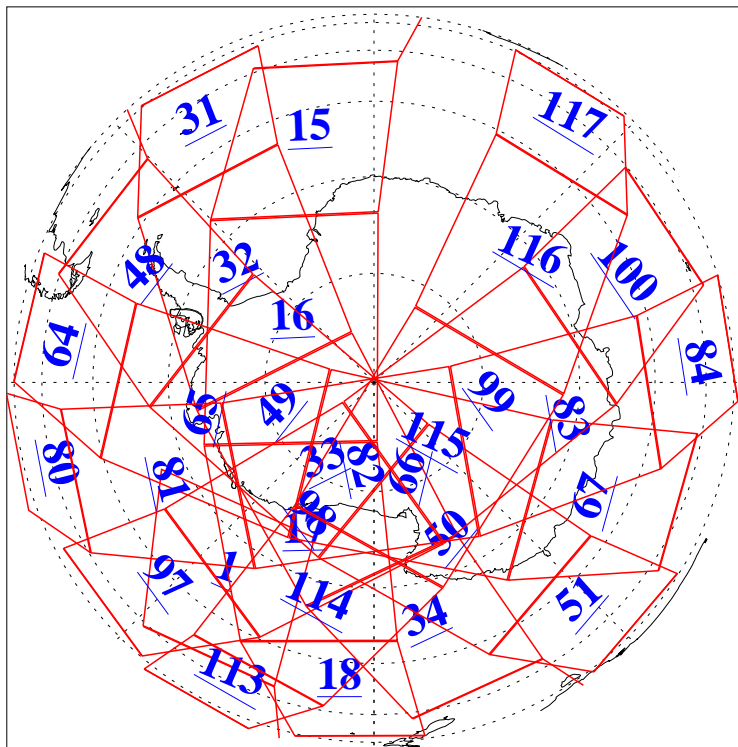

L1B Availability  
AMSU Granules: 240  
HSB Granules: 0  
AIRS Granules: 240

20 Aug 2011  
DoY 232  
Aqua Day 3395  
Granules: 1 to 120

Granules: 121 to 240

Legend: AMSU Available, HSB Available, AIRS Available

L1B Availability  
AMSU Granules: 240  
HSB Granules: 0  
AIRS Granules: 240

20 Aug 2011  
DoY 232  
Aqua Day 3395

Ascending Granules

Descending Granules

Legend: AMSU Available, HSB Available, AIRS Available

L1B Availability  
 AMSU Granules: 240  
 HSB Granules: 0  
 AIRS Granules: 240

20 Aug 2011  
 DoY 232  
 Aqua Day 3395

Northern Hemisphere Granules

Southern Hemisphere Granules

Legend: AMSU Available, HSB Available, AIRS Available