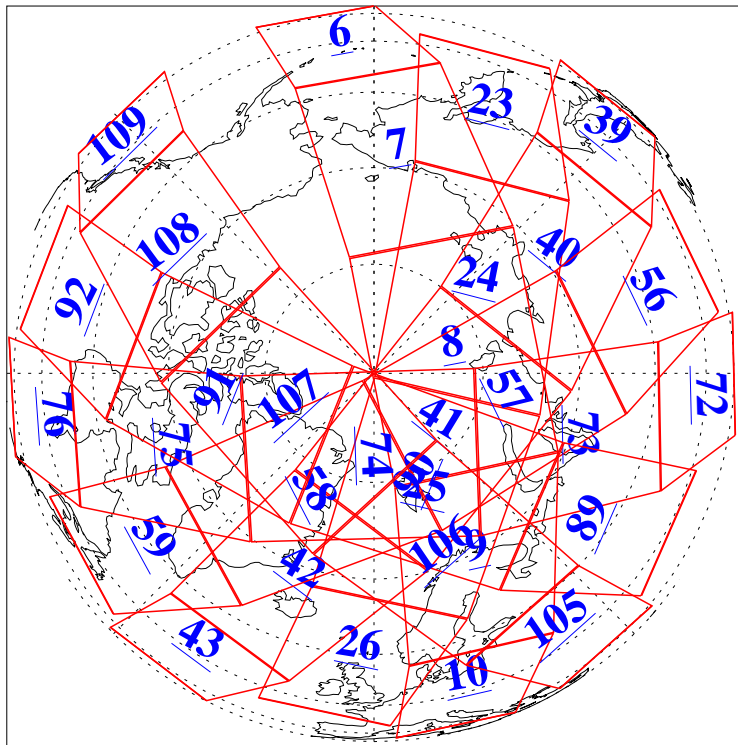

L1B Availability  
AMSU Granules: 240  
HSB Granules: 0  
AIRS Granules: 240

20 Aug 2011  
DoY 232  
Aqua Day 3395  
Granules: 1 to 120

Granules: 121 to 240

Legend: AMSU Available, HSB Available, AIRS Available

L1B Availability  
AMSU Granules: 240  
HSB Granules: 0  
AIRS Granules: 240

20 Aug 2011  
DoY 232  
Aqua Day 3395

Ascending Granules

Descending Granules

Legend: AMSU Available, HSB Available, AIRS Available

L1B Availability  
 AMSU Granules: 240  
 HSB Granules: 0  
 AIRS Granules: 240

20 Aug 2011  
 DoY 232  
 Aqua Day 3395

Northern Hemisphere Granules

Southern Hemisphere Granules

Legend: AMSU Available, HSB Available, AIRS Available