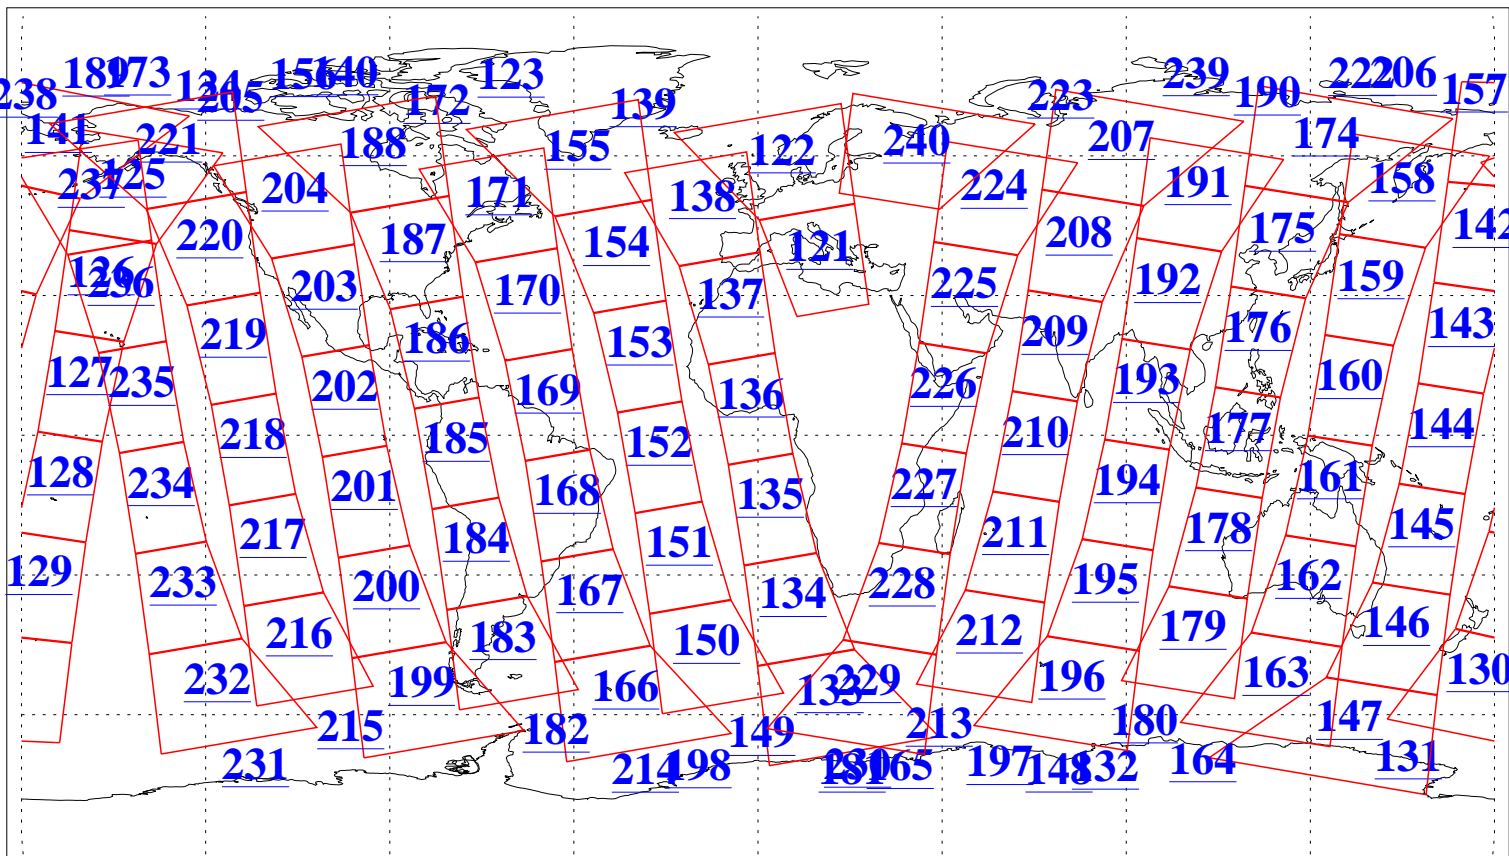

L1B Availability  
AMSU Granules: 240  
HSB Granules: 0  
AIRS Granules: 240

20 Aug 2011  
DoY 232  
Aqua Day 3395  
Granules: 1 to 120

Granules: 121 to 240

Legend: AMSU Available, HSB Available, AIRS Available

L1B Availability  
AMSU Granules: 240  
HSB Granules: 0  
AIRS Granules: 240

20 Aug 2011  
DoY 232  
Aqua Day 3395

Ascending Granules

Descending Granules

Legend: AMSU Available, HSB Available, AIRS Available

L1B Availability  
 AMSU Granules: 240  
 HSB Granules: 0  
 AIRS Granules: 240

20 Aug 2011  
 DoY 232  
 Aqua Day 3395

Northern Hemisphere Granules

Southern Hemisphere Granules

Legend: AMSU Available, HSB Available, AIRS Available