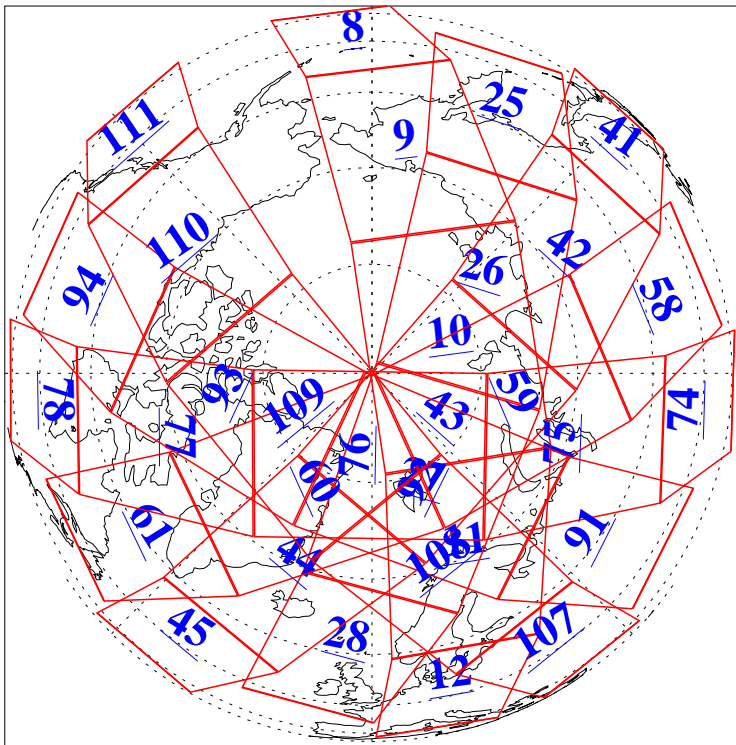

L1B Availability  
AMSU Granules: 240  
HSB Granules: 0  
AIRS Granules: 240

18 Aug 2011  
DoY 230  
Aqua Day 3393  
Granules: 1 to 120

Granules: 121 to 240

Legend: AMSU Available, *HSB Available*, *AIRS Available*

L1B Availability  
AMSU Granules: 240  
HSB Granules: 0  
AIRS Granules: 240

18 Aug 2011  
DoY 230  
Aqua Day 3393  
Ascending Granules

Descending Granules

Legend: AMSU Available, HSB Available, AIRS Available

L1B Availability  
 AMSU Granules: 240  
 HSB Granules: 0  
 AIRS Granules: 240

18 Aug 2011  
 DoY 230  
 Aqua Day 3393

Northern Hemisphere Granules

Southern Hemisphere Granules

Legend: AMSU Available, HSB Available, AIRS Available