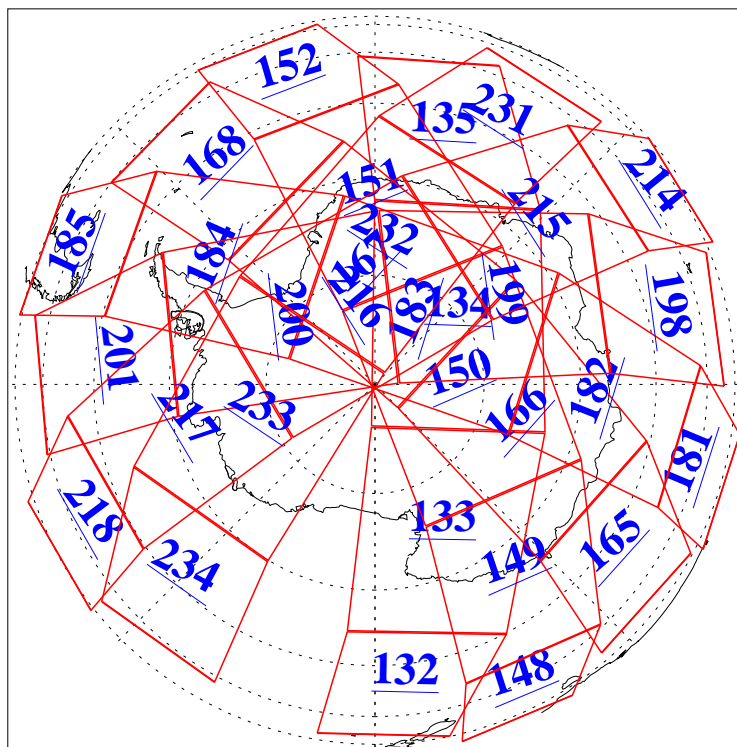

L1B Availability  
AMSU Granules: 240  
HSB Granules: 0  
AIRS Granules: 240

18 Aug 2011  
DoY 230  
Aqua Day 3393  
Ascending Granules

Descending Granules

Legend: AMSU Available, HSB Available, AIRS Available

L1B Availability  
 AMSU Granules: 240  
 HSB Granules: 0  
 AIRS Granules: 240

18 Aug 2011  
 DoY 230  
 Aqua Day 3393

Northern Hemisphere Granules

Southern Hemisphere Granules

Legend: AMSU Available, HSB Available, AIRS Available