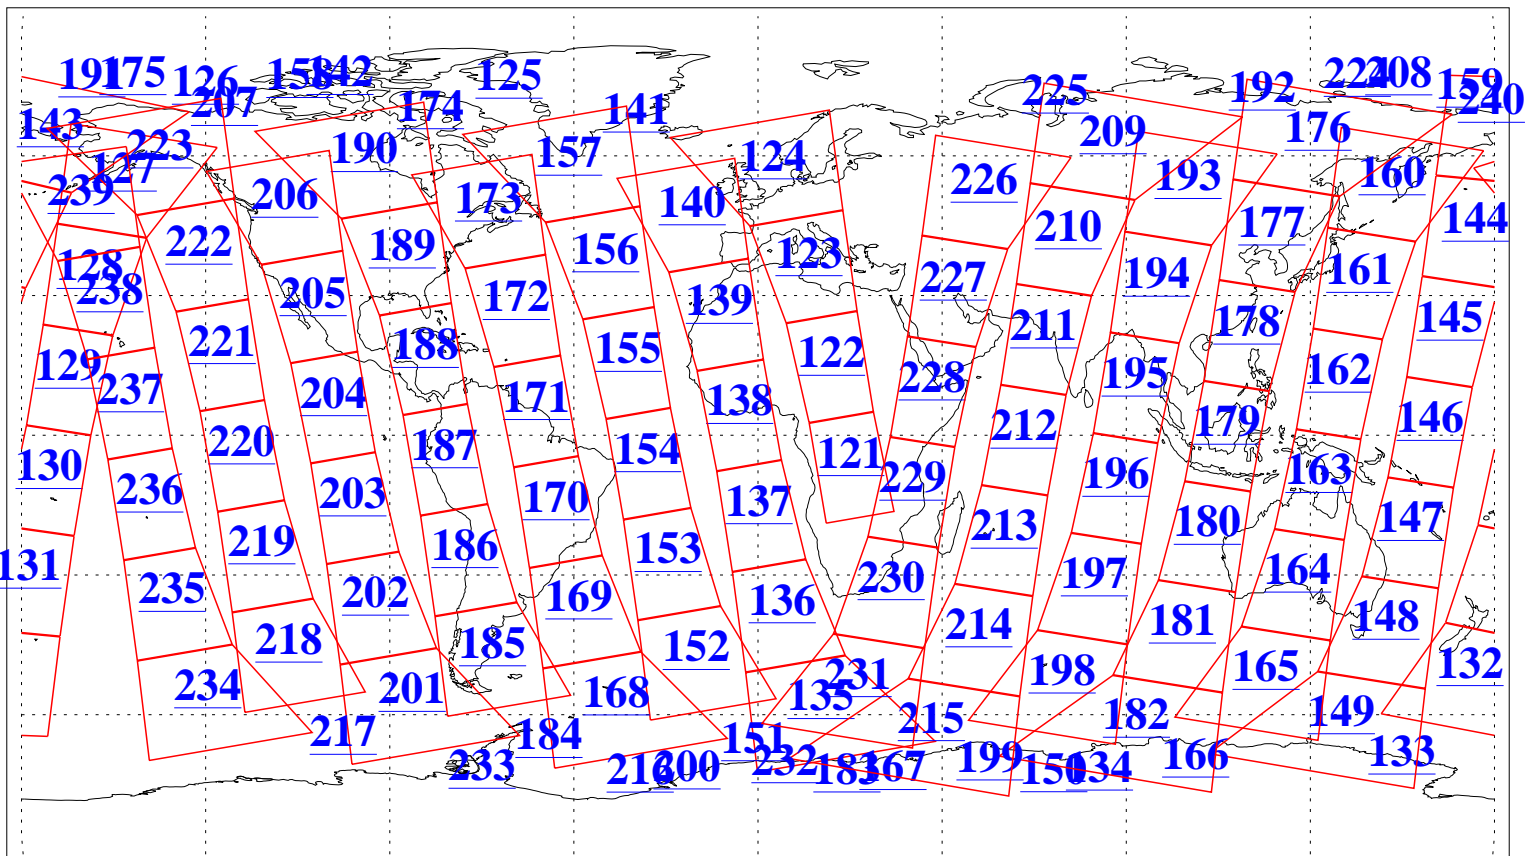

L1B Availability  
AMSU Granules: 240  
HSB Granules: 0  
AIRS Granules: 240

18 Aug 2011  
DoY 230  
Aqua Day 3393  
Granules: 1 to 120

Granules: 121 to 240

Legend: AMSU Available, *HSB Available*, *AIRS Available*

L1B Availability  
AMSU Granules: 240  
HSB Granules: 0  
AIRS Granules: 240

18 Aug 2011  
DoY 230  
Aqua Day 3393  
Ascending Granules

Descending Granules

Legend: AMSU Available, HSB Available, AIRS Available

L1B Availability  
 AMSU Granules: 240  
 HSB Granules: 0  
 AIRS Granules: 240

18 Aug 2011  
 DoY 230  
 Aqua Day 3393

Northern Hemisphere Granules

Southern Hemisphere Granules

Legend: AMSU Available, HSB Available, AIRS Available