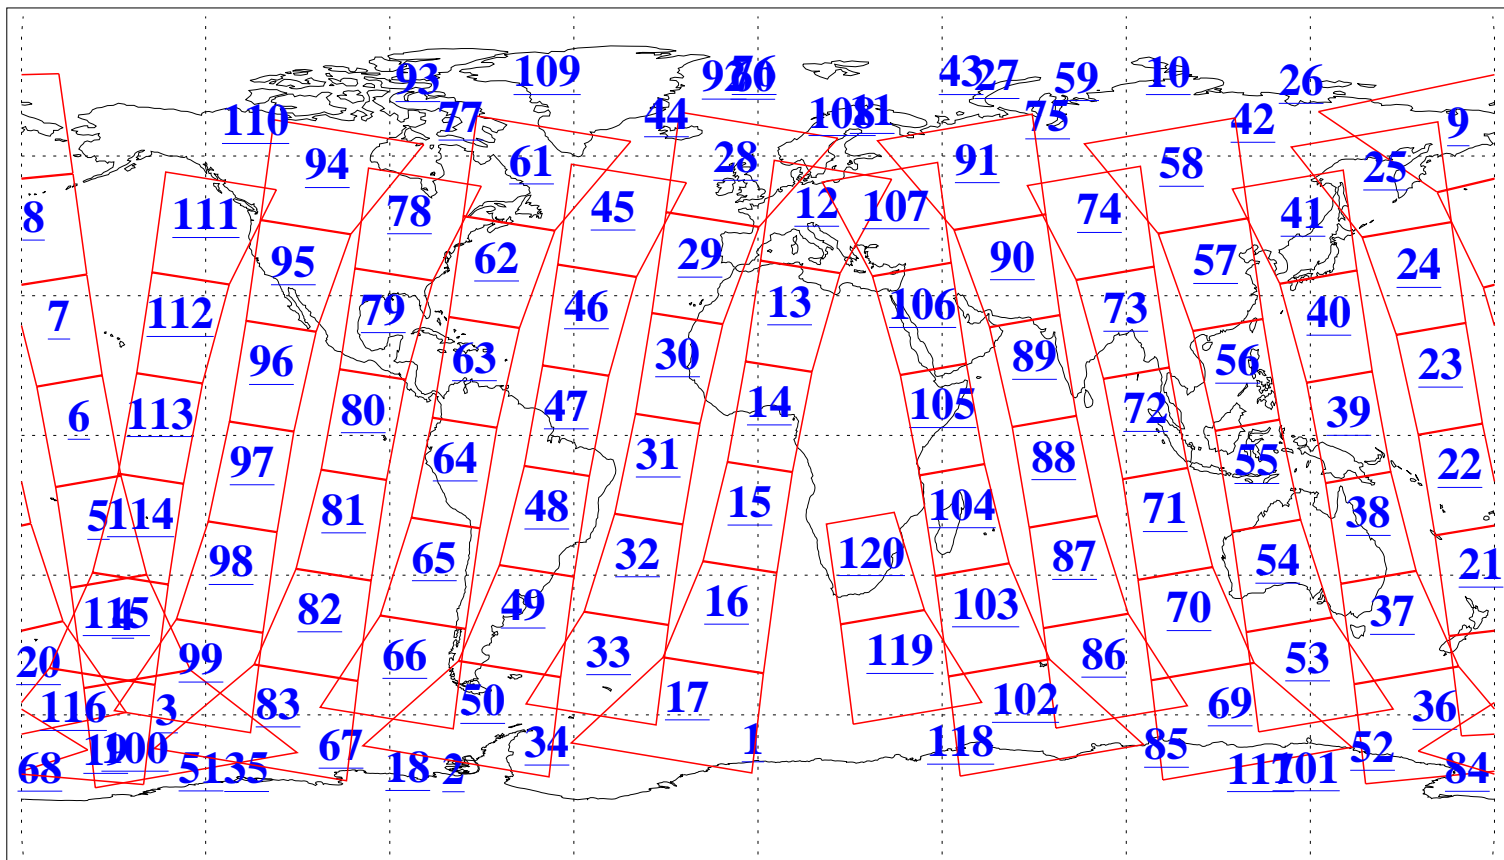

L1B Availability  
AMSU Granules: 240  
HSB Granules: 0  
AIRS Granules: 240

18 Aug 2011  
DoY 230  
Aqua Day 3393  
Granules: 1 to 120

Granules: 121 to 240

Legend: AMSU Available, *HSB Available*, *AIRS Available*

L1B Availability  
AMSU Granules: 240  
HSB Granules: 0  
AIRS Granules: 240

18 Aug 2011  
DoY 230  
Aqua Day 3393  
Ascending Granules

Descending Granules

Legend: AMSU Available, HSB Available, AIRS Available

L1B Availability  
 AMSU Granules: 240  
 HSB Granules: 0  
 AIRS Granules: 240

18 Aug 2011  
 DoY 230  
 Aqua Day 3393

Northern Hemisphere Granules

Southern Hemisphere Granules

Legend: AMSU Available, HSB Available, AIRS Available