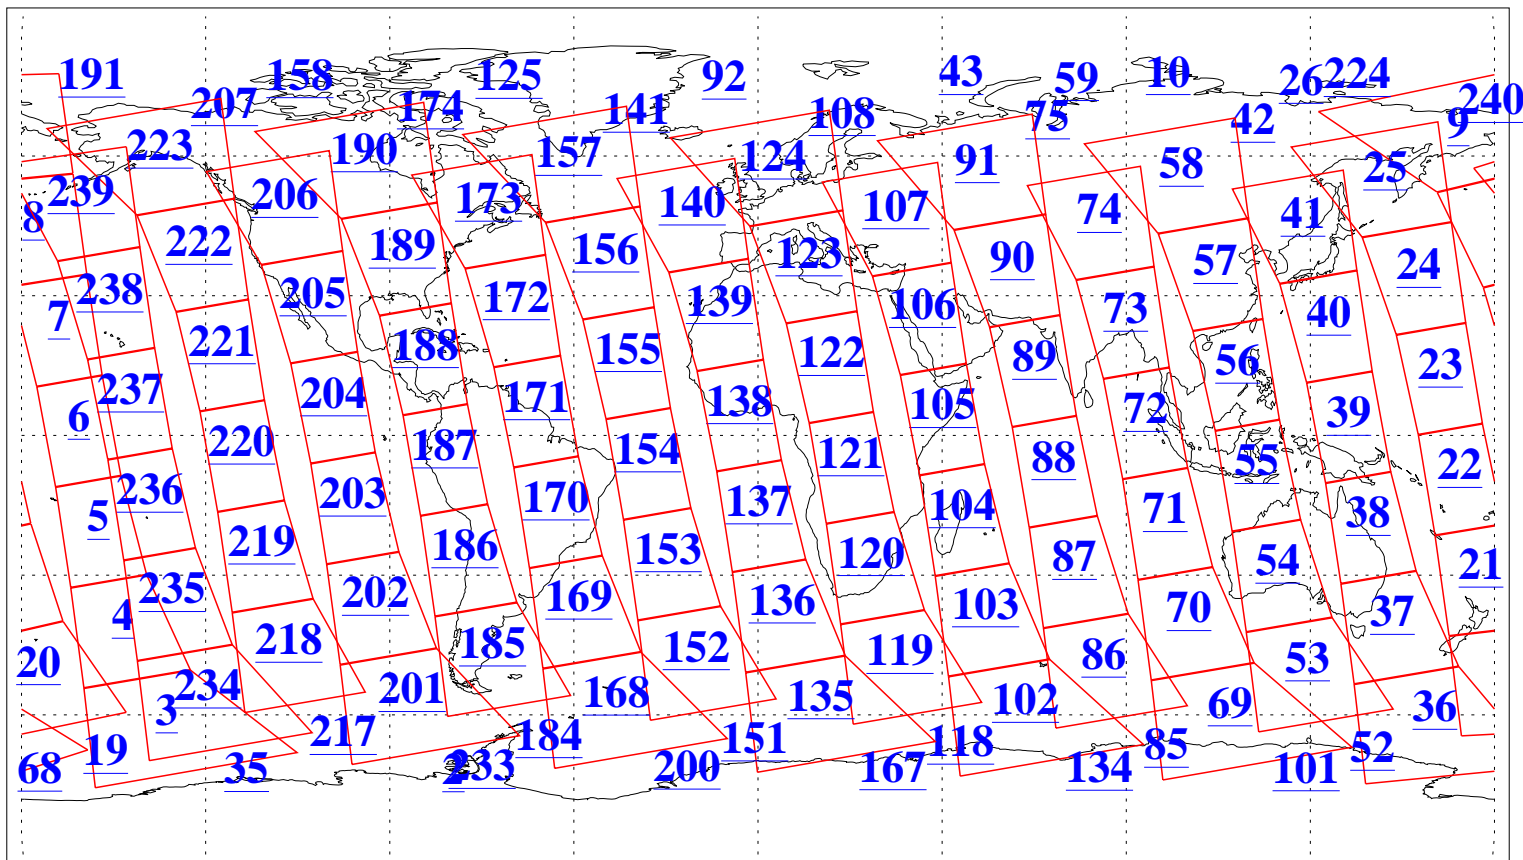

L1B Availability  
AMSU Granules: 240  
HSB Granules: 0  
AIRS Granules: 240

18 Aug 2011  
DoY 230  
Aqua Day 3393  
Granules: 1 to 120

Granules: 121 to 240

Legend: AMSU Available, *HSB Available*, *AIRS Available*

L1B Availability  
AMSU Granules: 240  
HSB Granules: 0  
AIRS Granules: 240

18 Aug 2011  
DoY 230  
Aqua Day 3393  
Ascending Granules

Descending Granules

Legend: AMSU Available, HSB Available, AIRS Available

L1B Availability  
 AMSU Granules: 240  
 HSB Granules: 0  
 AIRS Granules: 240

18 Aug 2011  
 DoY 230  
 Aqua Day 3393

Northern Hemisphere Granules

Southern Hemisphere Granules

Legend: AMSU Available, HSB Available, AIRS Available