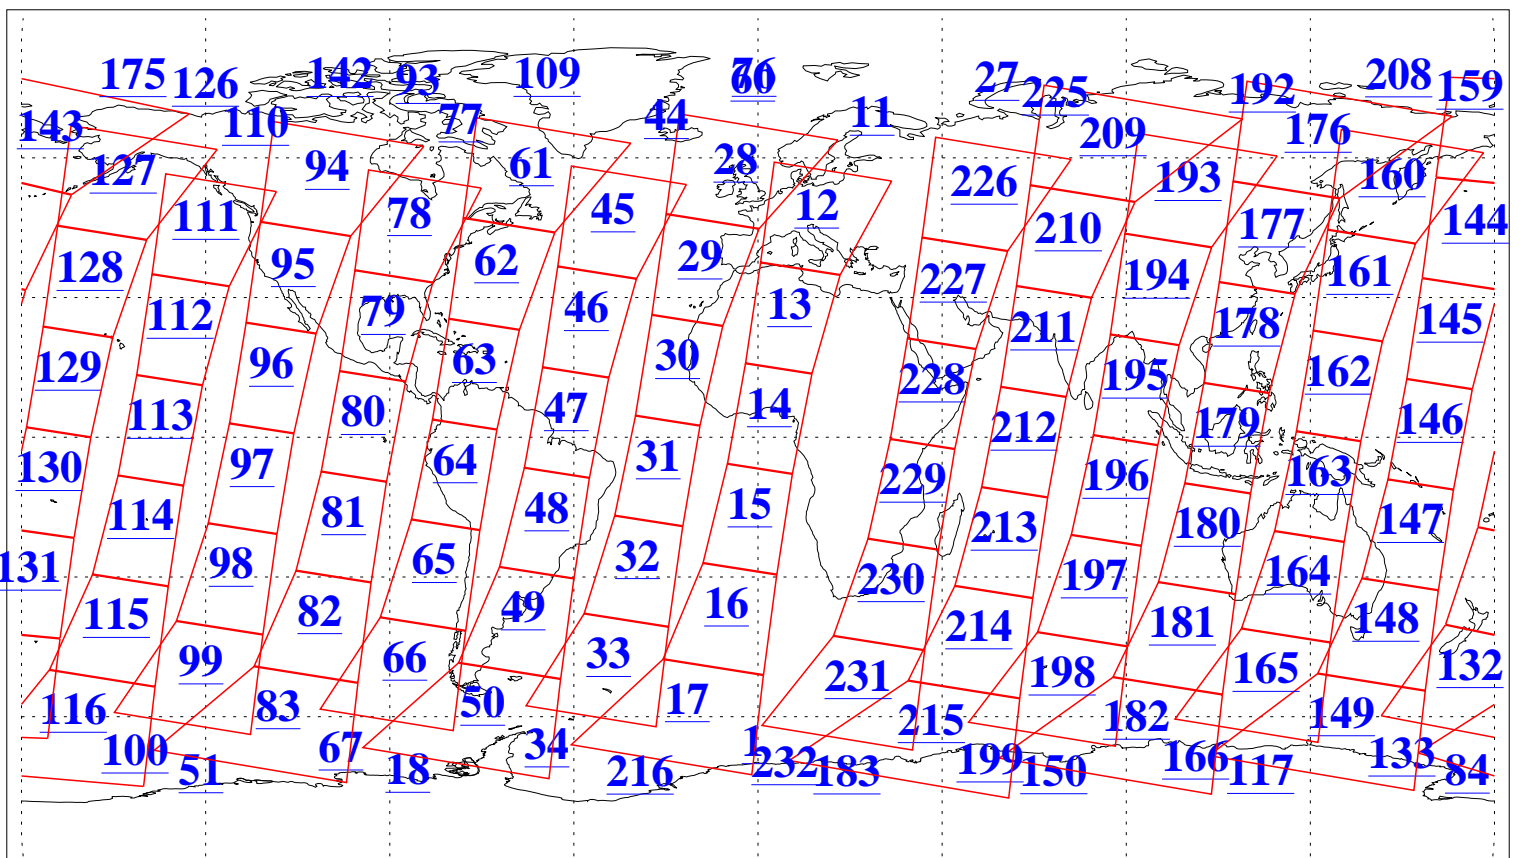

L1B Availability  
AMSU Granules: 240  
HSB Granules: 0  
AIRS Granules: 240

18 Aug 2011  
DoY 230  
Aqua Day 3393  
Granules: 1 to 120

Granules: 121 to 240

Legend: AMSU Available, *HSB Available*, *AIRS Available*

L1B Availability  
AMSU Granules: 240  
HSB Granules: 0  
AIRS Granules: 240

18 Aug 2011  
DoY 230  
Aqua Day 3393  
Ascending Granules

Descending Granules

Legend: AMSU Available, HSB Available, AIRS Available

L1B Availability  
 AMSU Granules: 240  
 HSB Granules: 0  
 AIRS Granules: 240

18 Aug 2011  
 DoY 230  
 Aqua Day 3393

Northern Hemisphere Granules

Southern Hemisphere Granules

Legend: AMSU Available, HSB Available, AIRS Available