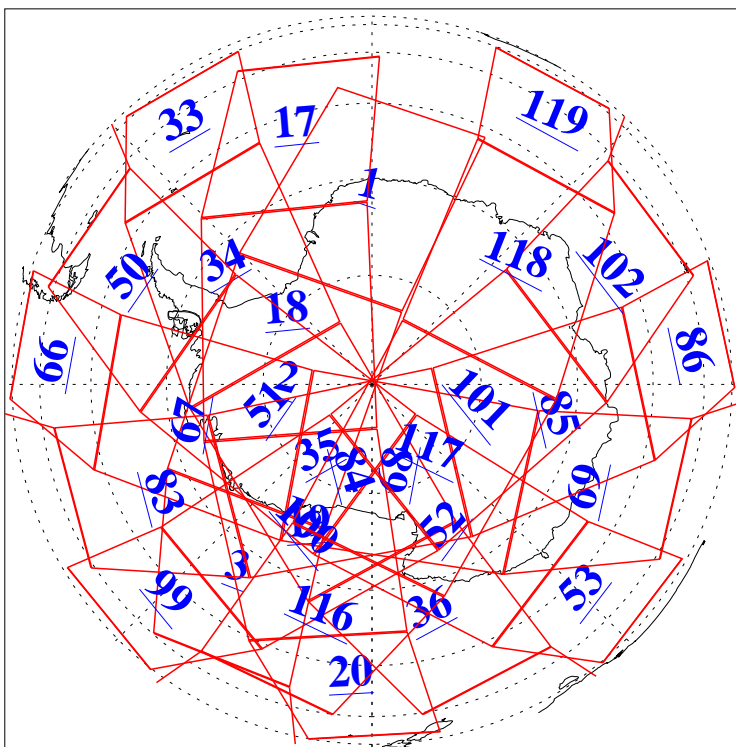

L1B Availability  
AMSU Granules: 240  
HSB Granules: 0  
AIRS Granules: 240

18 Aug 2011  
DoY 230  
Aqua Day 3393  
Granules: 1 to 120

Granules: 121 to 240

Legend: AMSU Available, *HSB Available*, *AIRS Available*

L1B Availability  
AMSU Granules: 240  
HSB Granules: 0  
AIRS Granules: 240

18 Aug 2011  
DoY 230  
Aqua Day 3393  
Ascending Granules

Descending Granules

Legend: AMSU Available, HSB Available, AIRS Available

L1B Availability  
 AMSU Granules: 240  
 HSB Granules: 0  
 AIRS Granules: 240

18 Aug 2011  
 DoY 230  
 Aqua Day 3393

Northern Hemisphere Granules

Southern Hemisphere Granules

Legend: AMSU Available, HSB Available, AIRS Available