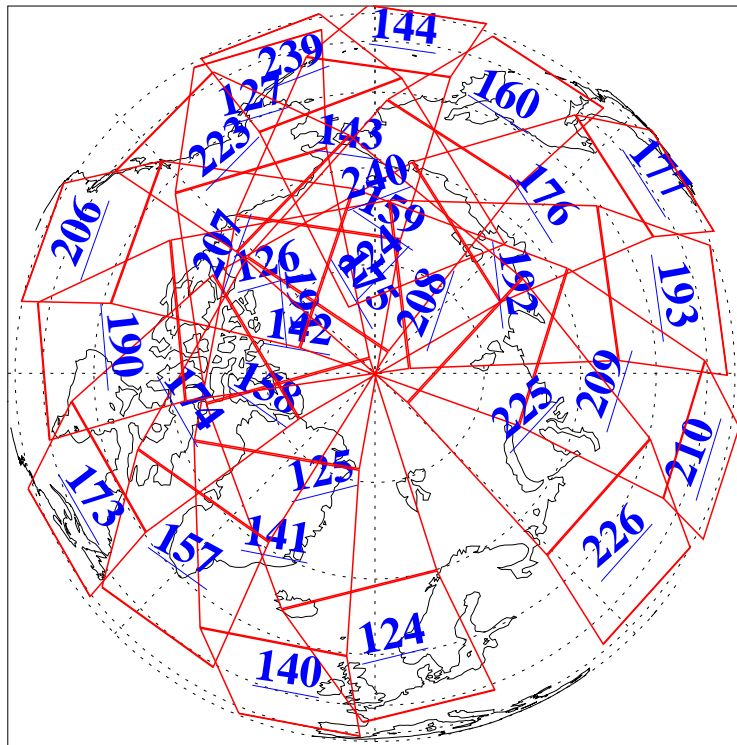

L1B Availability  
AMSU Granules: 240  
HSB Granules: 0  
AIRS Granules: 240

18 Aug 2011  
DoY 230  
Aqua Day 3393  
Granules: 1 to 120

Granules: 121 to 240

Legend: AMSU Available, *HSB Available*, *AIRS Available*

L1B Availability  
AMSU Granules: 240  
HSB Granules: 0  
AIRS Granules: 240

18 Aug 2011  
DoY 230  
Aqua Day 3393  
Ascending Granules

Descending Granules

Legend: AMSU Available, HSB Available, AIRS Available

L1B Availability  
 AMSU Granules: 240  
 HSB Granules: 0  
 AIRS Granules: 240

18 Aug 2011  
 DoY 230  
 Aqua Day 3393

Northern Hemisphere Granules

Southern Hemisphere Granules

Legend: AMSU Available, HSB Available, AIRS Available