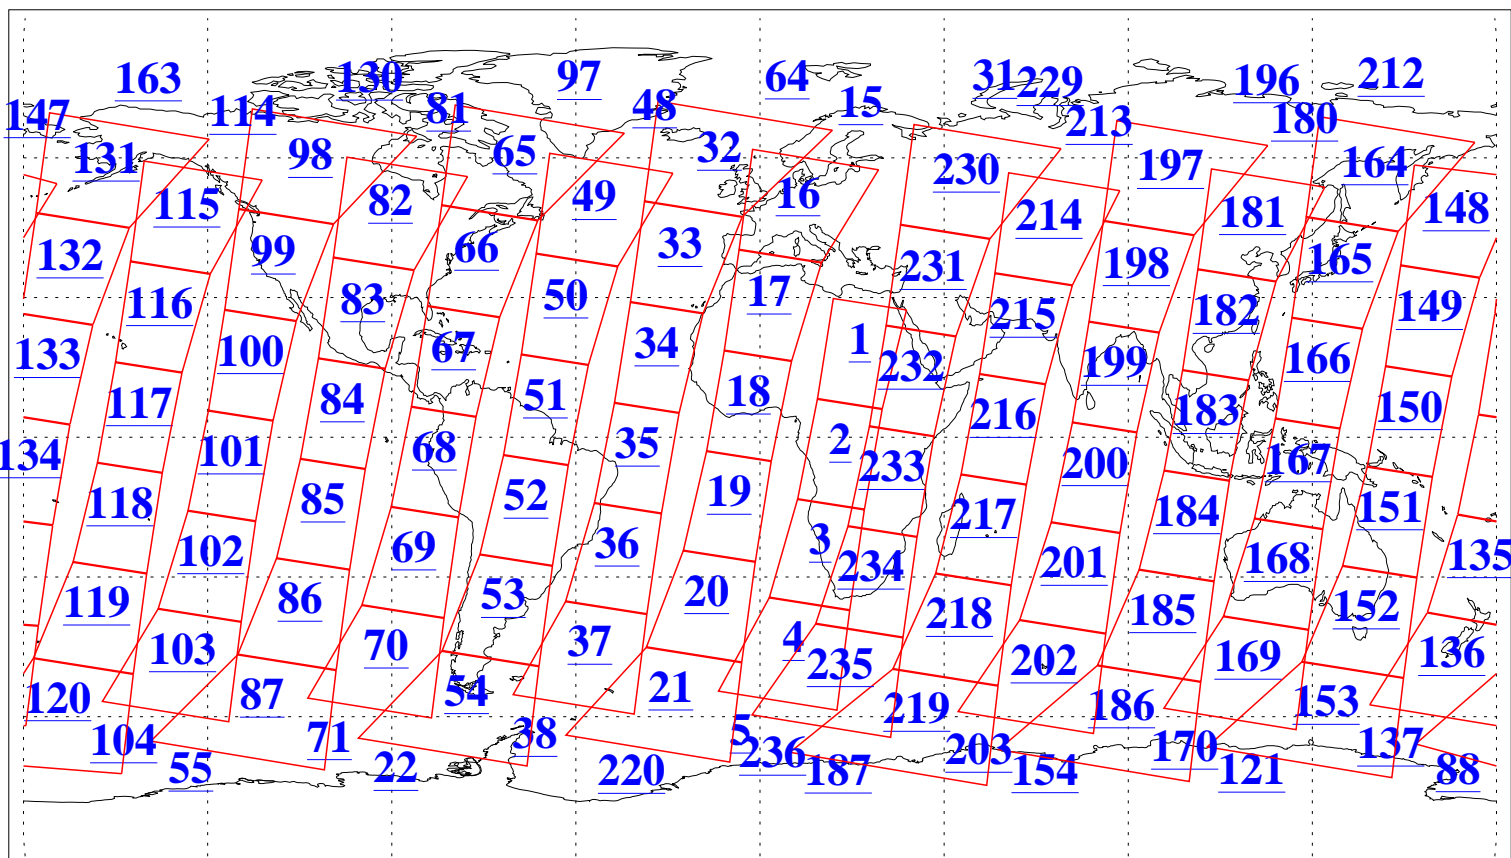

L1B Availability
AMSU Granules: 240
HSB Granules: 0
AIRS Granules: 240

14 Aug 2011
DoY 226
Aqua Day 3389
Granules: 1 to 120

Granules: 121 to 240

Legend: AMSU Available, HSB Available, AIRS Available

L1B Availability
AMSU Granules: 240
HSB Granules: 0
AIRS Granules: 240

14 Aug 2011
DoY 226
Aqua Day 3389

Ascending Granules

Descending Granules

Legend: AMSU Available, HSB Available, AIRS Available

L1B Availability
 AMSU Granules: 240
 HSB Granules: 0
 AIRS Granules: 240

14 Aug 2011
 DoY 226
 Aqua Day 3389

Northern Hemisphere Granules

Southern Hemisphere Granules

Legend: AMSU Available, HSB Available, AIRS Available