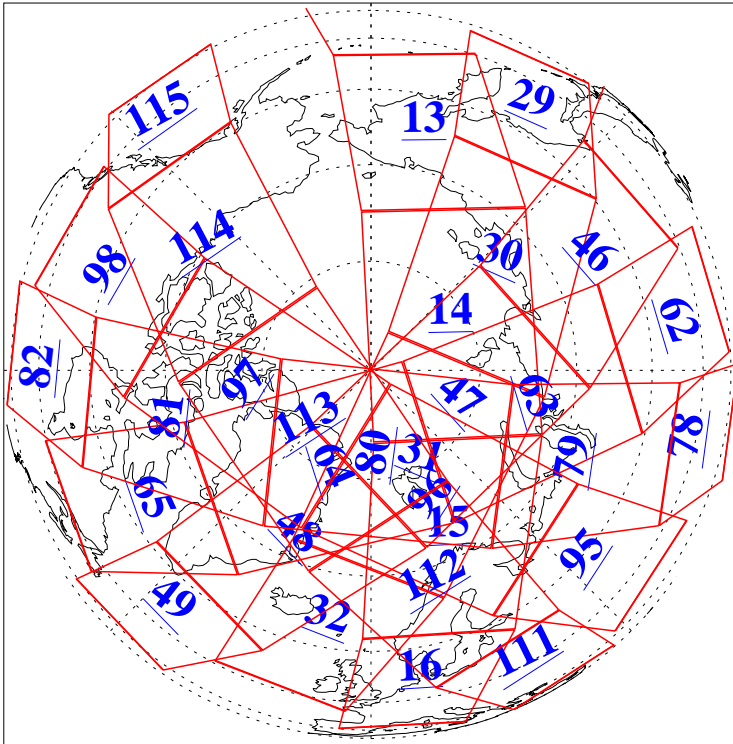

L1B Availability
AMSU Granules: 240
HSB Granules: 0
AIRS Granules: 240

14 Aug 2011
DoY 226
Aqua Day 3389
Granules: 1 to 120

Granules: 121 to 240

Legend: AMSU Available, HSB Available, AIRS Available

L1B Availability
AMSU Granules: 240
HSB Granules: 0
AIRS Granules: 240

14 Aug 2011
DoY 226
Aqua Day 3389

Ascending Granules

Descending Granules

Legend: AMSU Available, HSB Available, AIRS Available

L1B Availability
 AMSU Granules: 240
 HSB Granules: 0
 AIRS Granules: 240

14 Aug 2011
 DoY 226
 Aqua Day 3389

Northern Hemisphere Granules

Southern Hemisphere Granules

Legend: AMSU Available, HSB Available, AIRS Available