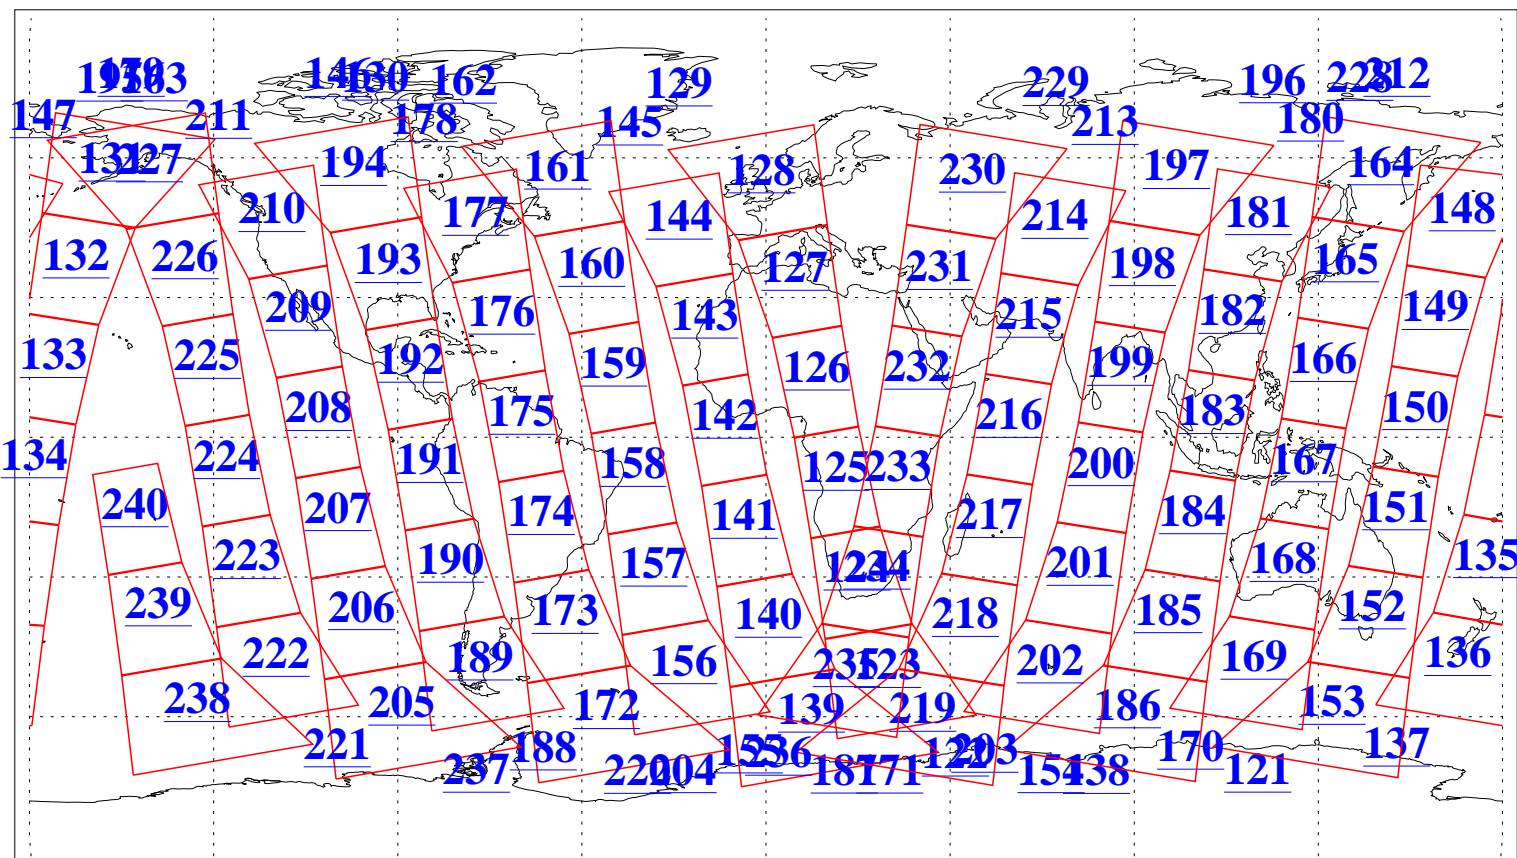

L1B Availability
AMSU Granules: 240
HSB Granules: 0
AIRS Granules: 240

14 Aug 2011
DoY 226
Aqua Day 3389
Granules: 1 to 120

Granules: 121 to 240

Legend: AMSU Available, HSB Available, AIRS Available

L1B Availability
AMSU Granules: 240
HSB Granules: 0
AIRS Granules: 240

14 Aug 2011
DoY 226
Aqua Day 3389

Ascending Granules

Descending Granules

Legend: AMSU Available, HSB Available, AIRS Available

L1B Availability
 AMSU Granules: 240
 HSB Granules: 0
 AIRS Granules: 240

14 Aug 2011
 DoY 226
 Aqua Day 3389

Northern Hemisphere Granules

Southern Hemisphere Granules

Legend: AMSU Available, HSB Available, AIRS Available