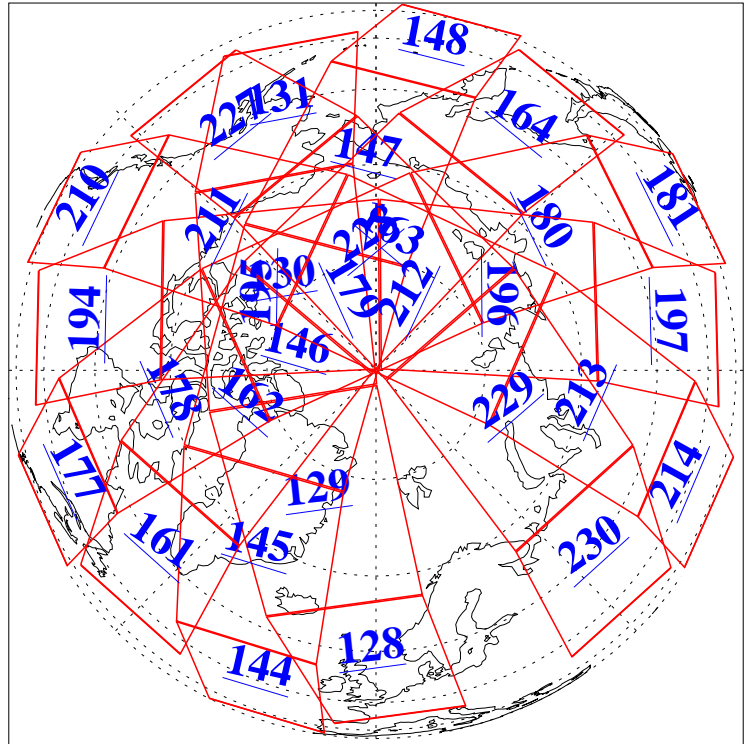

14 Aug 2011
DoY 226
Aqua Day 3389

Ascending Granules

Descending Granules

Legend: AMSU Available, HSB Available, AIRS Available

L1B Availability
 AMSU Granules: 240
 HSB Granules: 0
 AIRS Granules: 240

14 Aug 2011
 DoY 226
 Aqua Day 3389

Northern Hemisphere Granules

Southern Hemisphere Granules

Legend: AMSU Available, HSB Available, AIRS Available