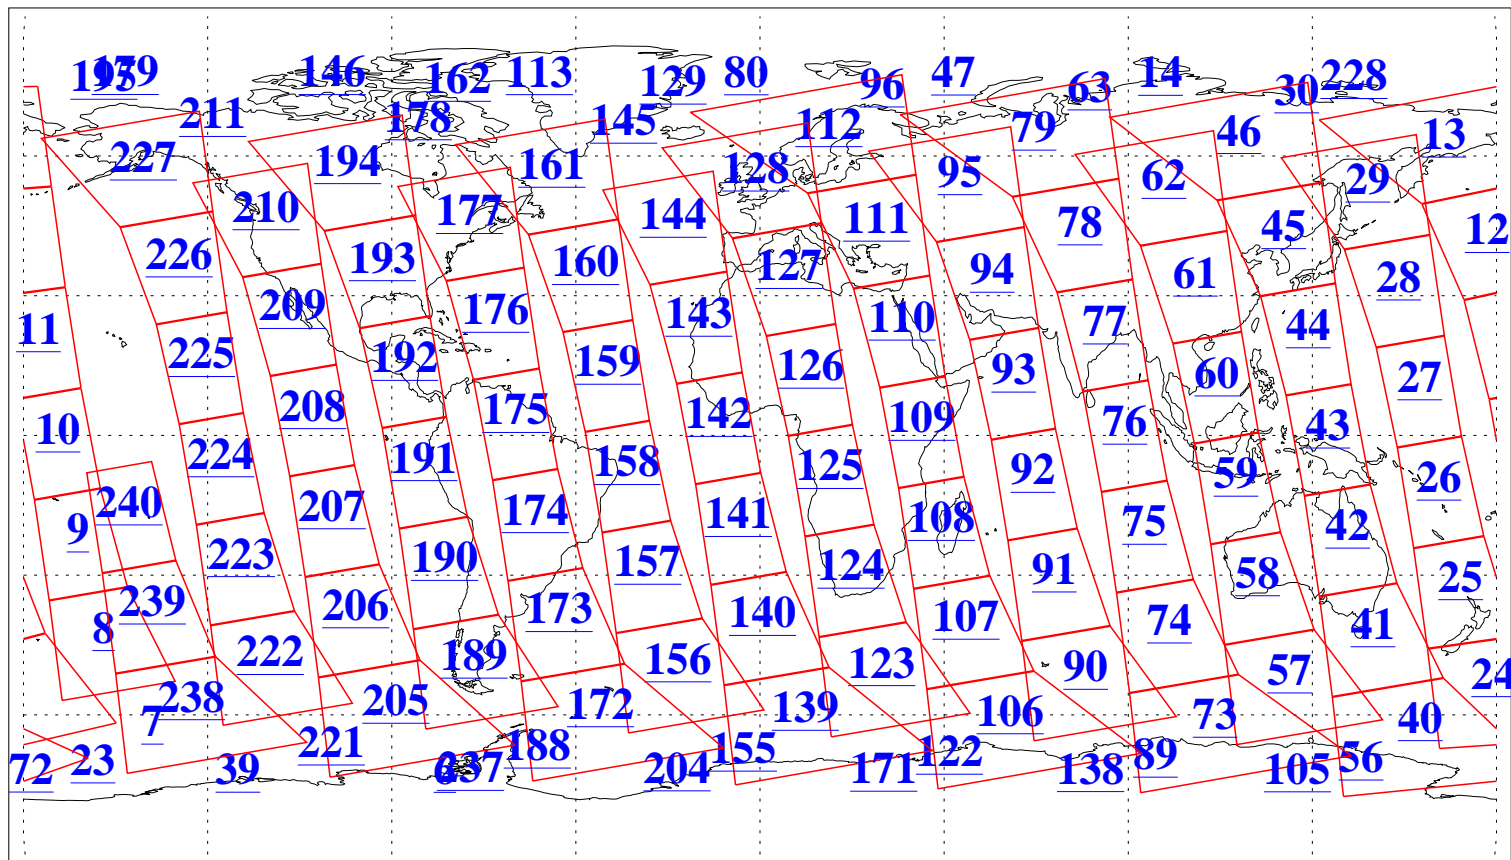

L1B Availability
AMSU Granules: 240
HSB Granules: 0
AIRS Granules: 240

14 Aug 2011
DoY 226
Aqua Day 3389
Granules: 1 to 120

Granules: 121 to 240

Legend: AMSU Available, HSB Available, AIRS Available

L1B Availability
AMSU Granules: 240
HSB Granules: 0
AIRS Granules: 240

14 Aug 2011
DoY 226
Aqua Day 3389

Ascending Granules

Descending Granules

Legend: AMSU Available, HSB Available, AIRS Available

L1B Availability
 AMSU Granules: 240
 HSB Granules: 0
 AIRS Granules: 240

14 Aug 2011
 DoY 226
 Aqua Day 3389

Northern Hemisphere Granules

Southern Hemisphere Granules

Legend: AMSU Available, HSB Available, AIRS Available