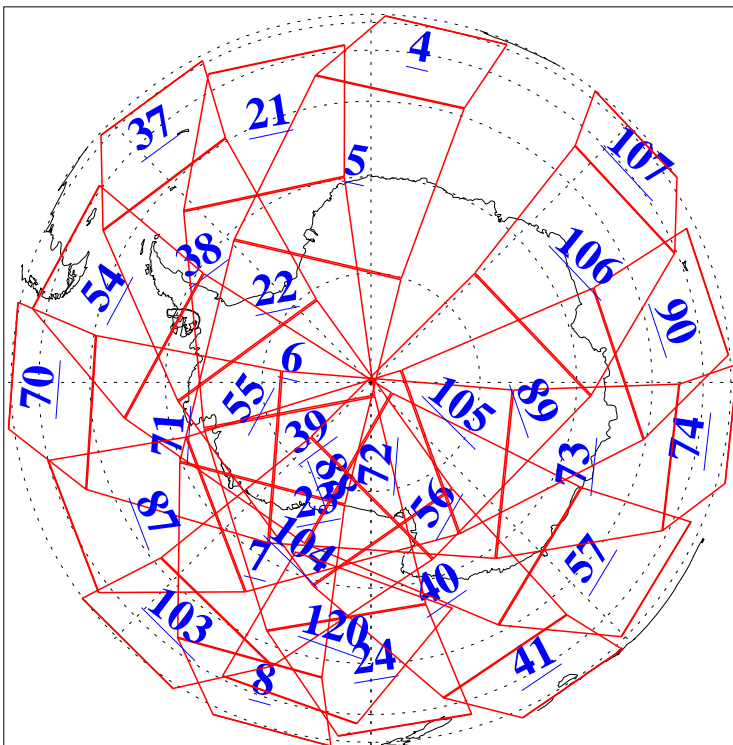

L1B Availability
AMSU Granules: 240
HSB Granules: 0
AIRS Granules: 240

14 Aug 2011
DoY 226
Aqua Day 3389
Granules: 1 to 120

Granules: 121 to 240

Legend: AMSU Available, HSB Available, AIRS Available

L1B Availability
AMSU Granules: 240
HSB Granules: 0
AIRS Granules: 240

14 Aug 2011
DoY 226
Aqua Day 3389

Ascending Granules

Descending Granules

Legend: AMSU Available, HSB Available, AIRS Available

L1B Availability
 AMSU Granules: 240
 HSB Granules: 0
 AIRS Granules: 240

14 Aug 2011
 DoY 226
 Aqua Day 3389

Northern Hemisphere Granules

Southern Hemisphere Granules

Legend: AMSU Available, HSB Available, AIRS Available