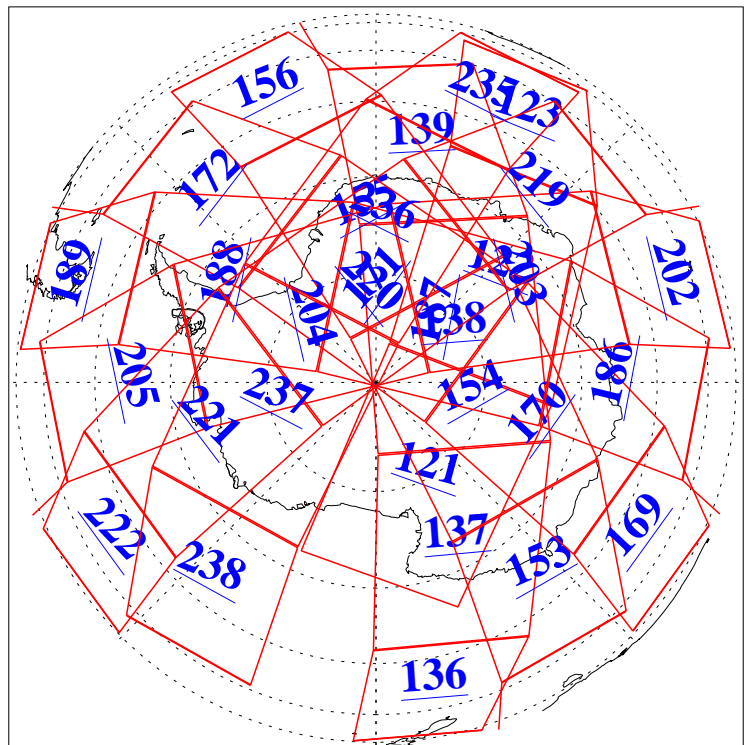

L1B Availability
AMSU Granules: 240
HSB Granules: 0
AIRS Granules: 240

14 Aug 2011
DoY 226
Aqua Day 3389
Granules: 1 to 120

Granules: 121 to 240

Legend: AMSU Available, HSB Available, AIRS Available

L1B Availability
AMSU Granules: 240
HSB Granules: 0
AIRS Granules: 240

14 Aug 2011
DoY 226
Aqua Day 3389

Ascending Granules

Descending Granules

Legend: AMSU Available, HSB Available, AIRS Available

L1B Availability
 AMSU Granules: 240
 HSB Granules: 0
 AIRS Granules: 240

14 Aug 2011
 DoY 226
 Aqua Day 3389

Northern Hemisphere Granules

Southern Hemisphere Granules

Legend: AMSU Available, HSB Available, AIRS Available