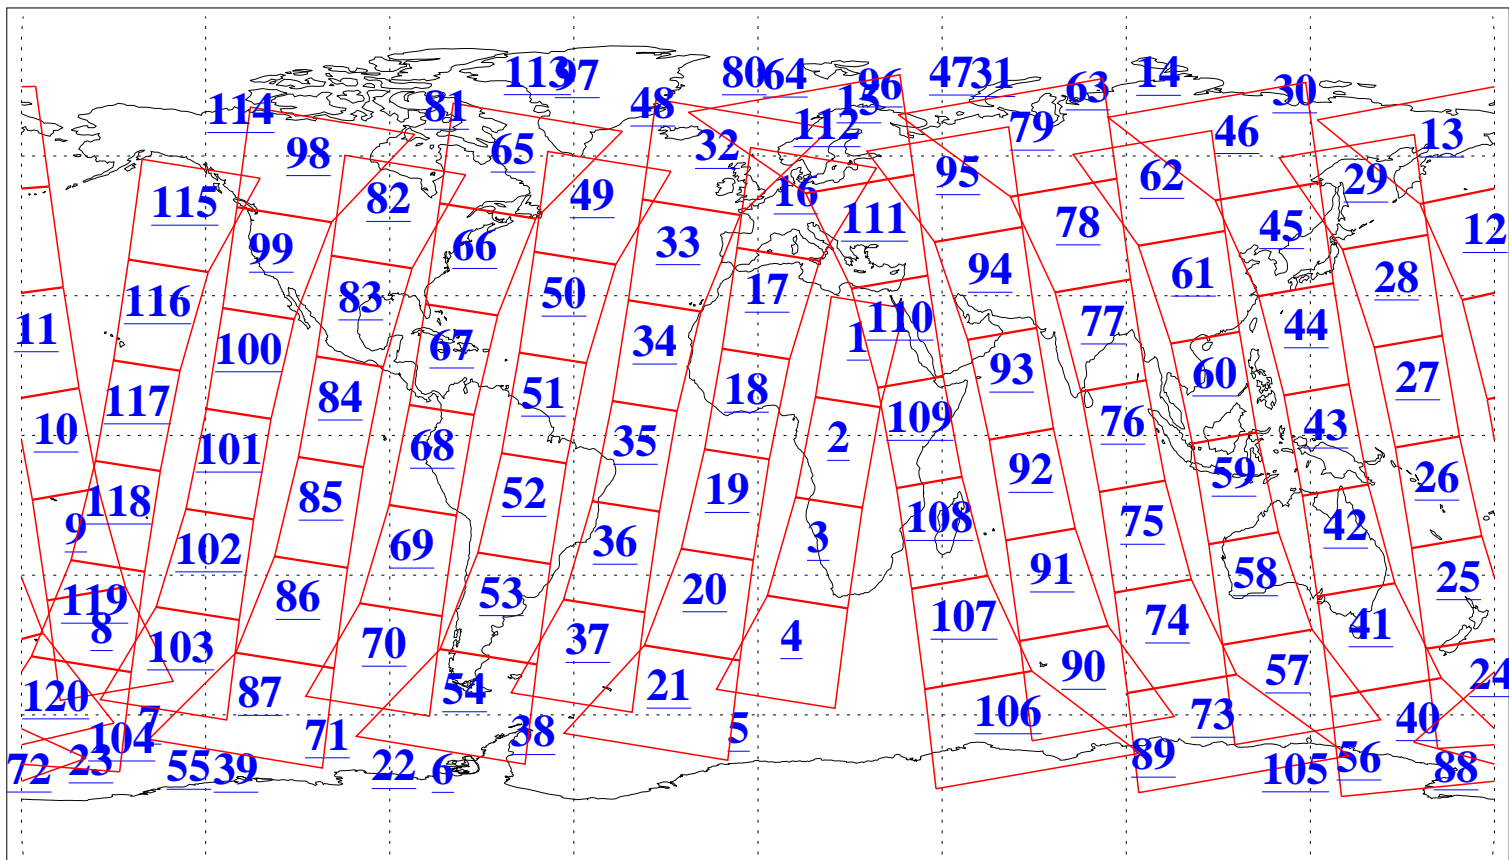

L1B Availability
AMSU Granules: 240
HSB Granules: 0
AIRS Granules: 240

14 Aug 2011
DoY 226
Aqua Day 3389
Granules: 1 to 120

Granules: 121 to 240

Legend: AMSU Available, HSB Available, AIRS Available

L1B Availability
AMSU Granules: 240
HSB Granules: 0
AIRS Granules: 240

14 Aug 2011
DoY 226
Aqua Day 3389

Ascending Granules

Descending Granules

Legend: AMSU Available, HSB Available, AIRS Available

L1B Availability
 AMSU Granules: 240
 HSB Granules: 0
 AIRS Granules: 240

14 Aug 2011
 DoY 226
 Aqua Day 3389

Northern Hemisphere Granules

Southern Hemisphere Granules

Legend: AMSU Available, HSB Available, AIRS Available