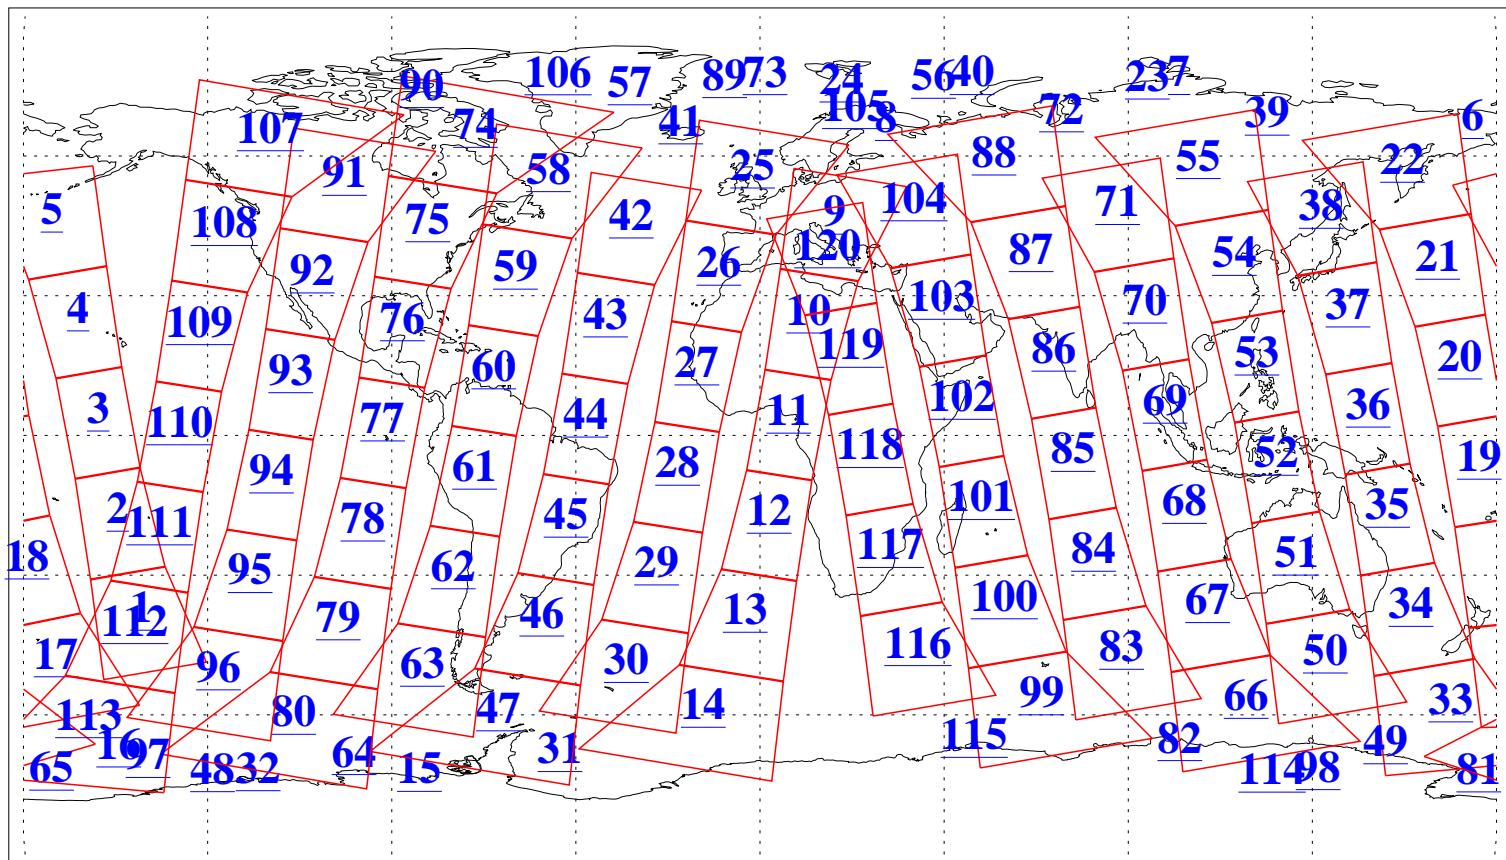

L1B Availability
AMSU Granules: 240
HSB Granules: 0
AIRS Granules: 240

13 Aug 2011
DoY 225
Aqua Day 3388
Granules: 1 to 120

Granules: 121 to 240

Legend: AMSU Available, HSB Available, AIRS Available

L1B Availability
AMSU Granules: 240
HSB Granules: 0
AIRS Granules: 240

13 Aug 2011
DoY 225
Aqua Day 3388
Ascending Granules

Descending Granules

Legend: AMSU Available, HSB Available, AIRS Available

L1B Availability
 AMSU Granules: 240
 HSB Granules: 0
 AIRS Granules: 240

13 Aug 2011
 DoY 225
 Aqua Day 3388

Northern Hemisphere Granules

Southern Hemisphere Granules

Legend: AMSU Available, HSB Available, AIRS Available