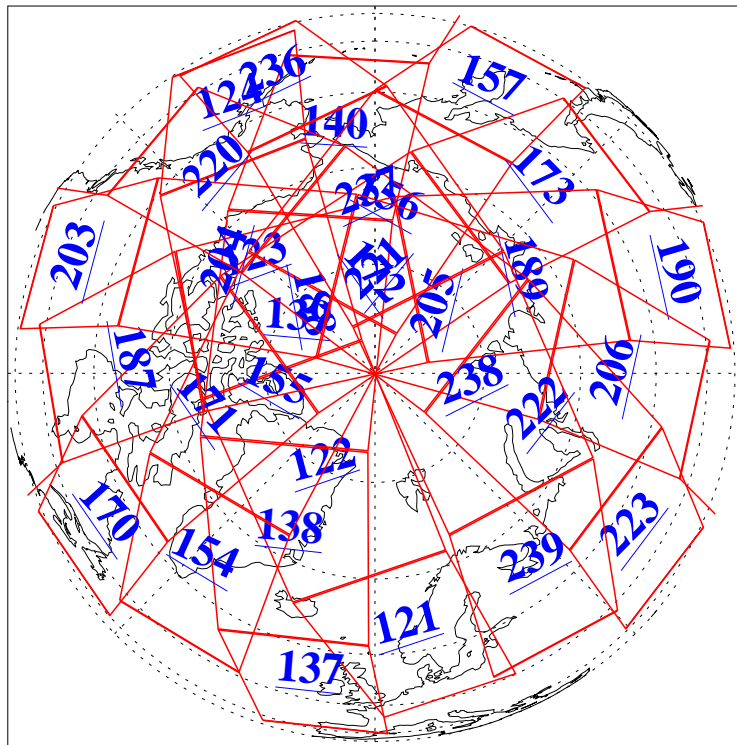

13 Aug 2011
DoY 225
Aqua Day 3388
Ascending Granules

Descending Granules

Legend: AMSU Available, HSB Available, AIRS Available

L1B Availability
 AMSU Granules: 240
 HSB Granules: 0
 AIRS Granules: 240

13 Aug 2011
 DoY 225
 Aqua Day 3388

Northern Hemisphere Granules

Southern Hemisphere Granules

Legend: AMSU Available, HSB Available, AIRS Available