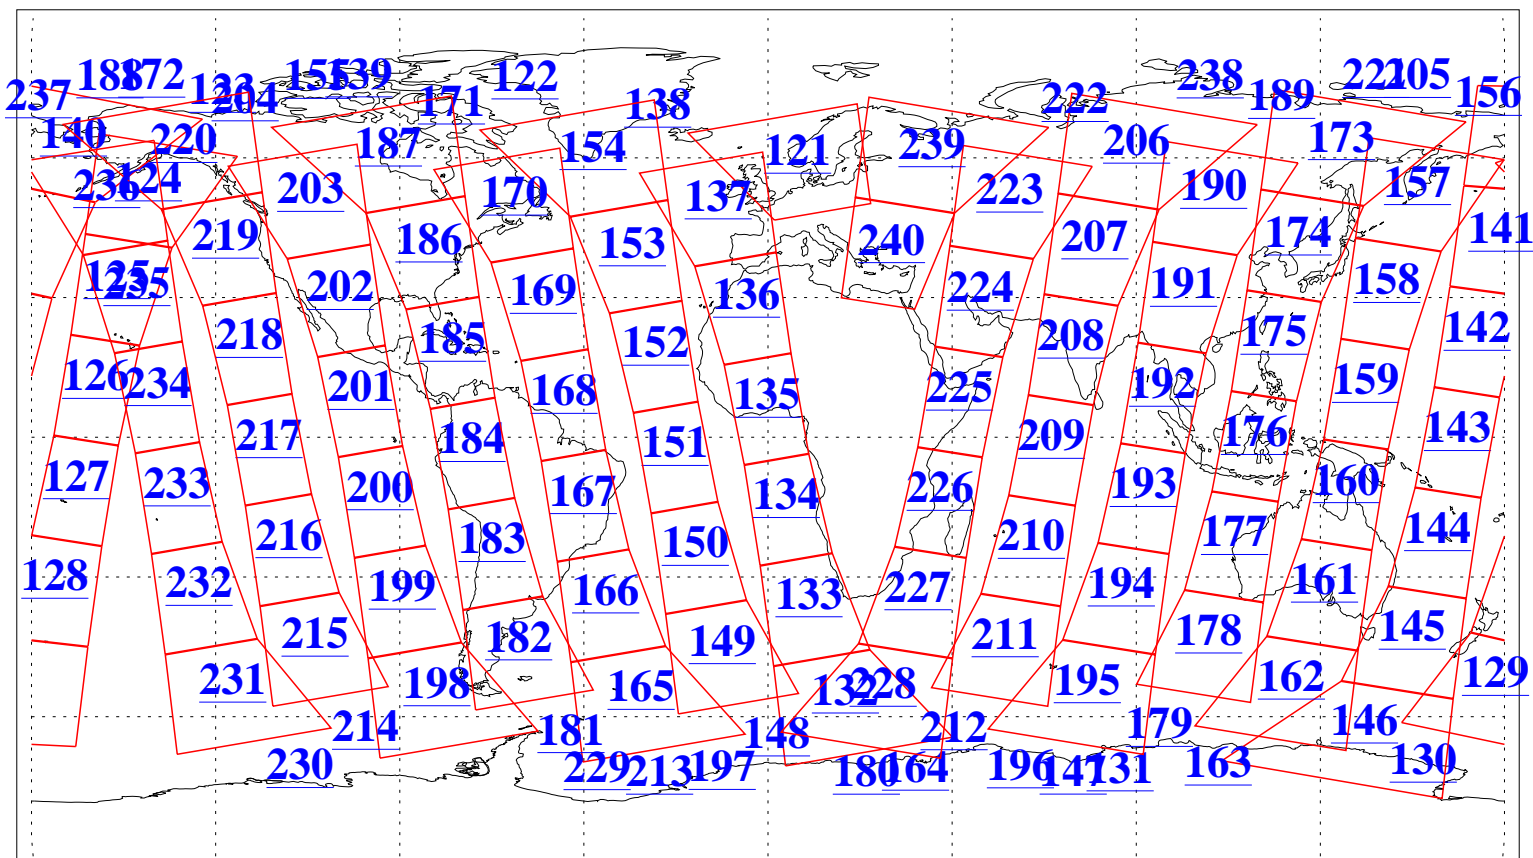

L1B Availability
AMSU Granules: 240
HSB Granules: 0
AIRS Granules: 240

13 Aug 2011
DoY 225
Aqua Day 3388
Granules: 1 to 120

Granules: 121 to 240

Legend: AMSU Available, HSB Available, AIRS Available

L1B Availability
AMSU Granules: 240
HSB Granules: 0
AIRS Granules: 240

13 Aug 2011
DoY 225
Aqua Day 3388
Ascending Granules

Descending Granules

Legend: AMSU Available, HSB Available, AIRS Available

L1B Availability
 AMSU Granules: 240
 HSB Granules: 0
 AIRS Granules: 240

13 Aug 2011
 DoY 225
 Aqua Day 3388

Northern Hemisphere Granules

Southern Hemisphere Granules

Legend: AMSU Available, HSB Available, AIRS Available