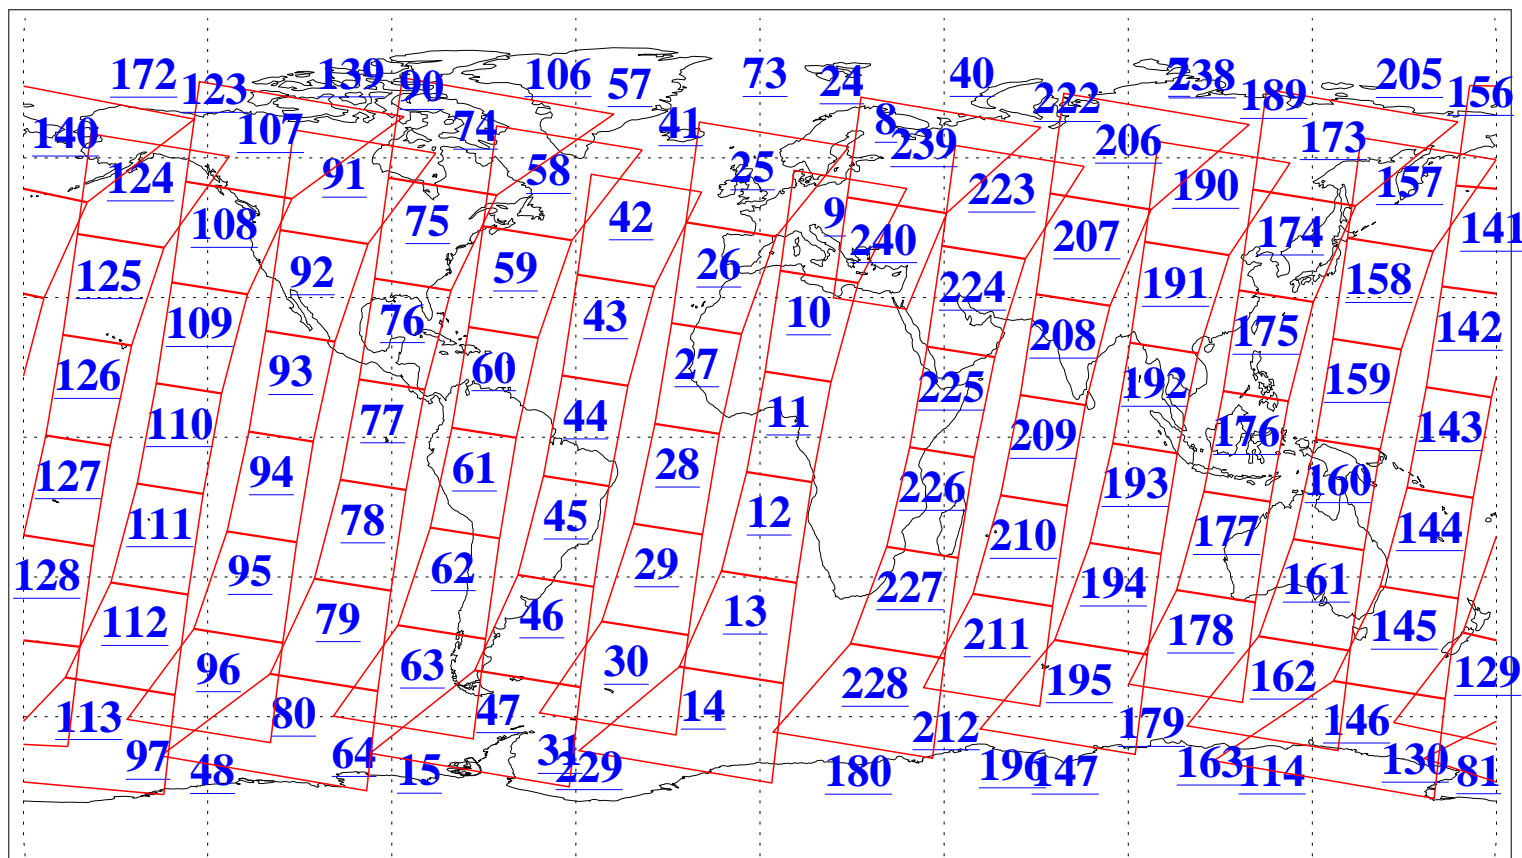

L1B Availability
AMSU Granules: 240
HSB Granules: 0
AIRS Granules: 240

13 Aug 2011
DoY 225
Aqua Day 3388
Granules: 1 to 120

Granules: 121 to 240

Legend: AMSU Available, HSB Available, AIRS Available

L1B Availability
AMSU Granules: 240
HSB Granules: 0
AIRS Granules: 240

13 Aug 2011
DoY 225
Aqua Day 3388
Ascending Granules

Descending Granules

Legend: AMSU Available, HSB Available, AIRS Available

L1B Availability
 AMSU Granules: 240
 HSB Granules: 0
 AIRS Granules: 240

13 Aug 2011
 DoY 225
 Aqua Day 3388