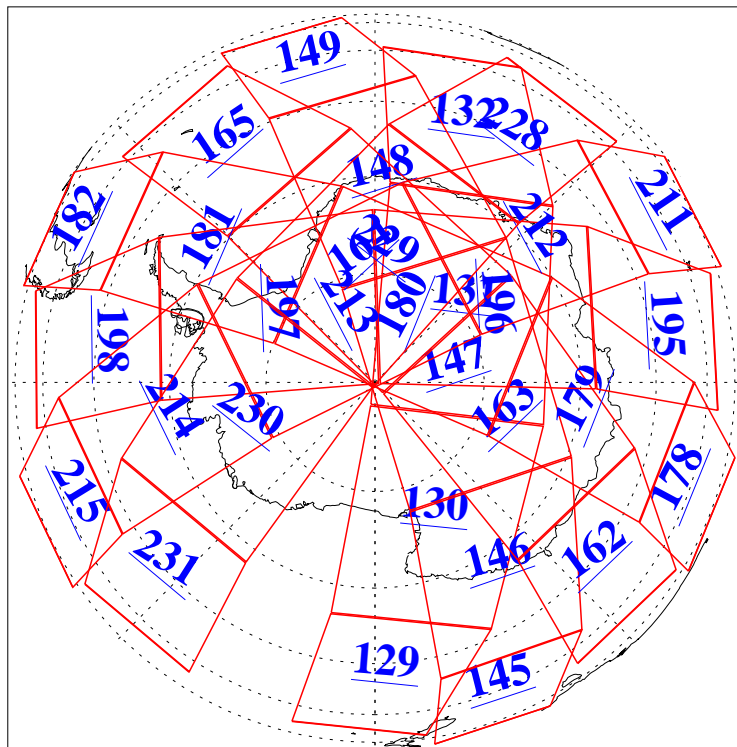

L1B Availability
AMSU Granules: 240
HSB Granules: 0
AIRS Granules: 240

13 Aug 2011
DoY 225
Aqua Day 3388
Granules: 1 to 120

Granules: 121 to 240

Legend: AMSU Available, HSB Available, AIRS Available

L1B Availability
AMSU Granules: 240
HSB Granules: 0
AIRS Granules: 240

13 Aug 2011
DoY 225
Aqua Day 3388
Ascending Granules

Descending Granules

Legend: AMSU Available, HSB Available, AIRS Available

L1B Availability
 AMSU Granules: 240
 HSB Granules: 0
 AIRS Granules: 240

13 Aug 2011
 DoY 225
 Aqua Day 3388

Northern Hemisphere Granules

Southern Hemisphere Granules

Legend: AMSU Available, HSB Available, AIRS Available