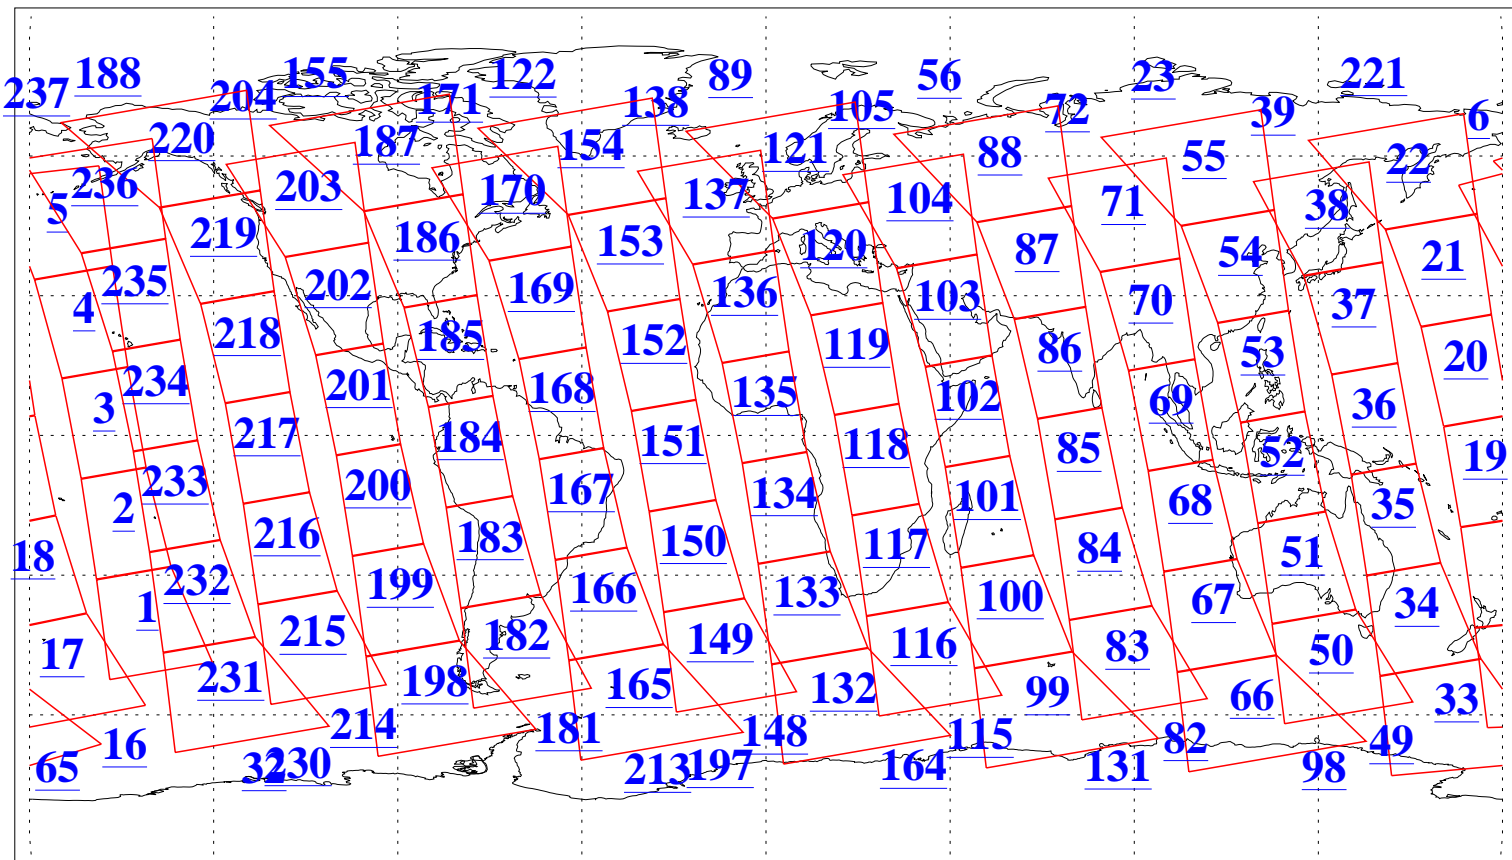

L1B Availability
AMSU Granules: 240
HSB Granules: 0
AIRS Granules: 240

13 Aug 2011
DoY 225
Aqua Day 3388
Granules: 1 to 120

Granules: 121 to 240

Legend: AMSU Available, HSB Available, AIRS Available

L1B Availability
AMSU Granules: 240
HSB Granules: 0
AIRS Granules: 240

13 Aug 2011
DoY 225
Aqua Day 3388
Ascending Granules

Descending Granules

Legend: AMSU Available, HSB Available, AIRS Available

L1B Availability
 AMSU Granules: 240
 HSB Granules: 0
 AIRS Granules: 240

13 Aug 2011
 DoY 225
 Aqua Day 3388

Northern Hemisphere Granules

Southern Hemisphere Granules

Legend: AMSU Available, HSB Available, AIRS Available