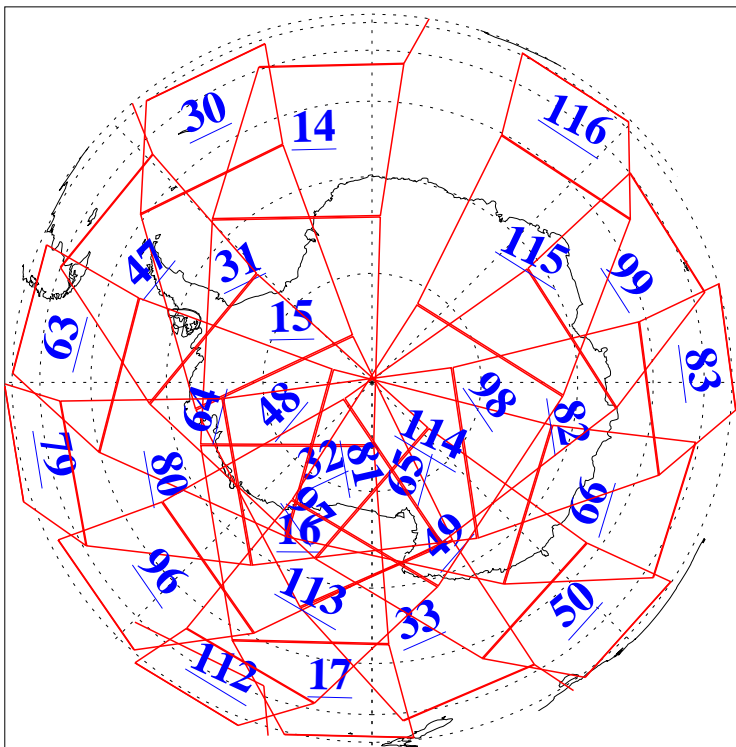

L1B Availability
AMSU Granules: 240
HSB Granules: 0
AIRS Granules: 240

13 Aug 2011
DoY 225
Aqua Day 3388
Granules: 1 to 120

Granules: 121 to 240

Legend: AMSU Available, HSB Available, AIRS Available

L1B Availability
AMSU Granules: 240
HSB Granules: 0
AIRS Granules: 240

13 Aug 2011
DoY 225
Aqua Day 3388
Ascending Granules

Descending Granules

Legend: AMSU Available, HSB Available, AIRS Available

L1B Availability
 AMSU Granules: 240
 HSB Granules: 0
 AIRS Granules: 240

13 Aug 2011
 DoY 225
 Aqua Day 3388

Northern Hemisphere Granules

Southern Hemisphere Granules

Legend: AMSU Available, HSB Available, AIRS Available