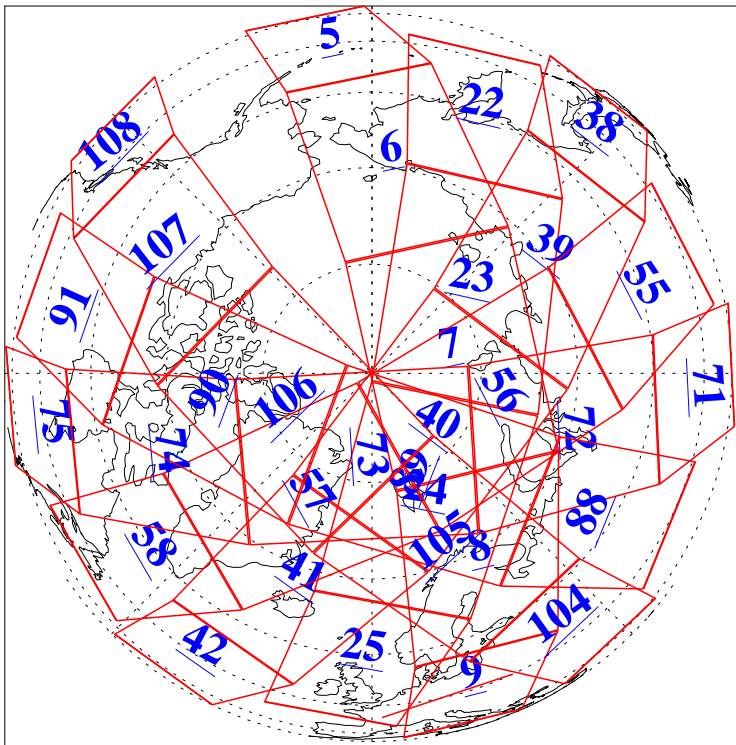

L1B Availability
AMSU Granules: 240
HSB Granules: 0
AIRS Granules: 240

13 Aug 2011
DoY 225
Aqua Day 3388
Granules: 1 to 120

Granules: 121 to 240

Legend: AMSU Available, HSB Available, AIRS Available

L1B Availability
AMSU Granules: 240
HSB Granules: 0
AIRS Granules: 240

13 Aug 2011
DoY 225
Aqua Day 3388
Ascending Granules

Descending Granules

Legend: AMSU Available, HSB Available, AIRS Available

L1B Availability
 AMSU Granules: 240
 HSB Granules: 0
 AIRS Granules: 240

13 Aug 2011
 DoY 225
 Aqua Day 3388

Northern Hemisphere Granules

Southern Hemisphere Granules

Legend: AMSU Available, HSB Available, AIRS Available