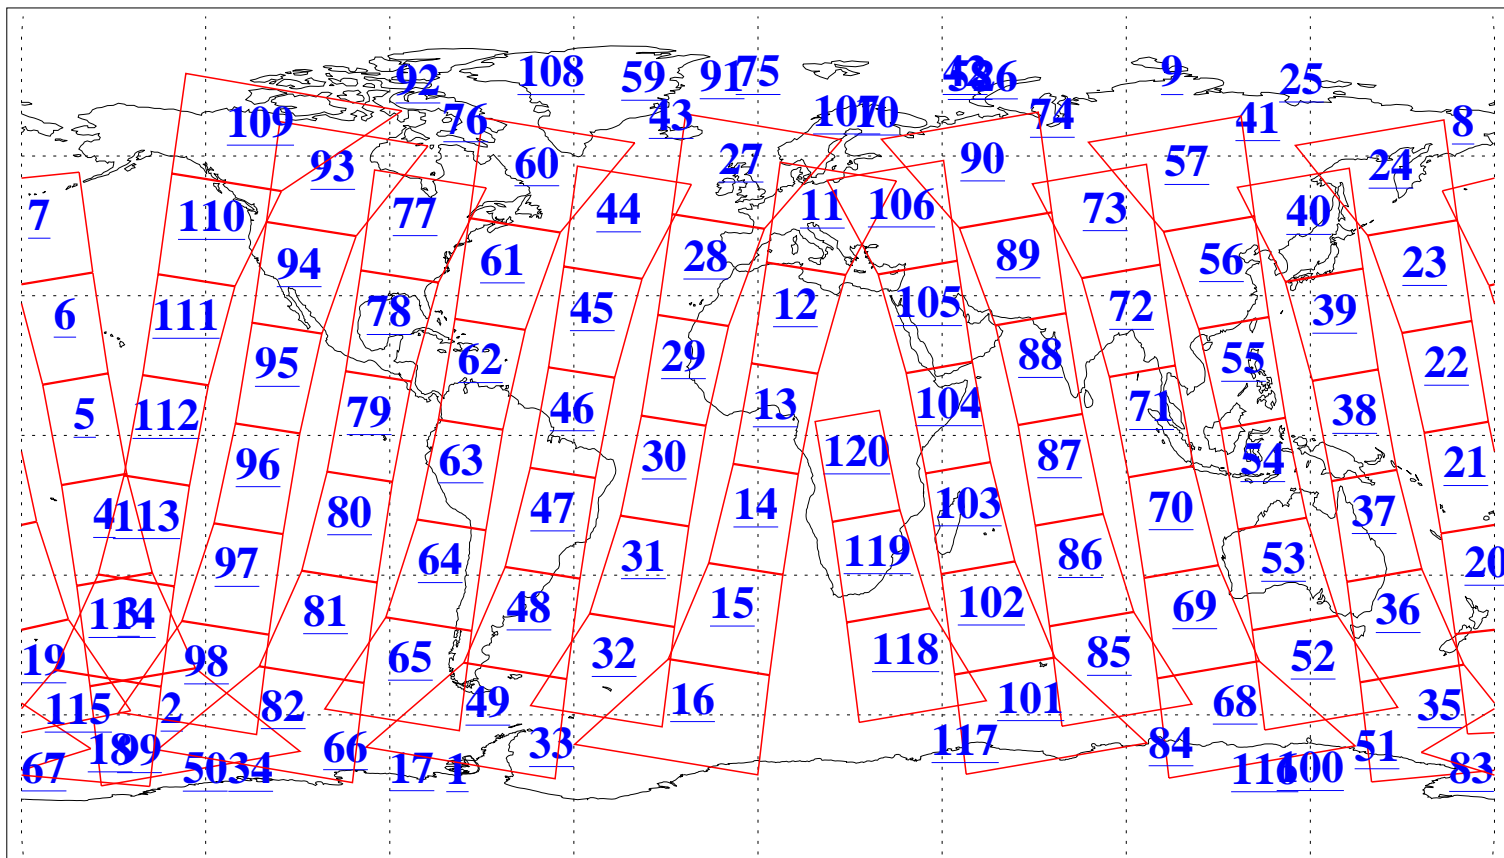

L1B Availability  
AMSU Granules: 240  
HSB Granules: 0  
AIRS Granules: 240

11 Aug 2011  
DoY 223  
Aqua Day 3386  
Granules: 1 to 120

Granules: 121 to 240

Legend: AMSU Available, HSB Available, AIRS Available

L1B Availability  
AMSU Granules: 240  
HSB Granules: 0  
AIRS Granules: 240

11 Aug 2011  
DoY 223  
Aqua Day 3386  
Ascending Granules

Descending Granules

Legend: AMSU Available, HSB Available, AIRS Available

L1B Availability  
 AMSU Granules: 240  
 HSB Granules: 0  
 AIRS Granules: 240

11 Aug 2011  
 DoY 223  
 Aqua Day 3386

Northern Hemisphere Granules

Southern Hemisphere Granules

Legend: AMSU Available, HSB Available, AIRS Available