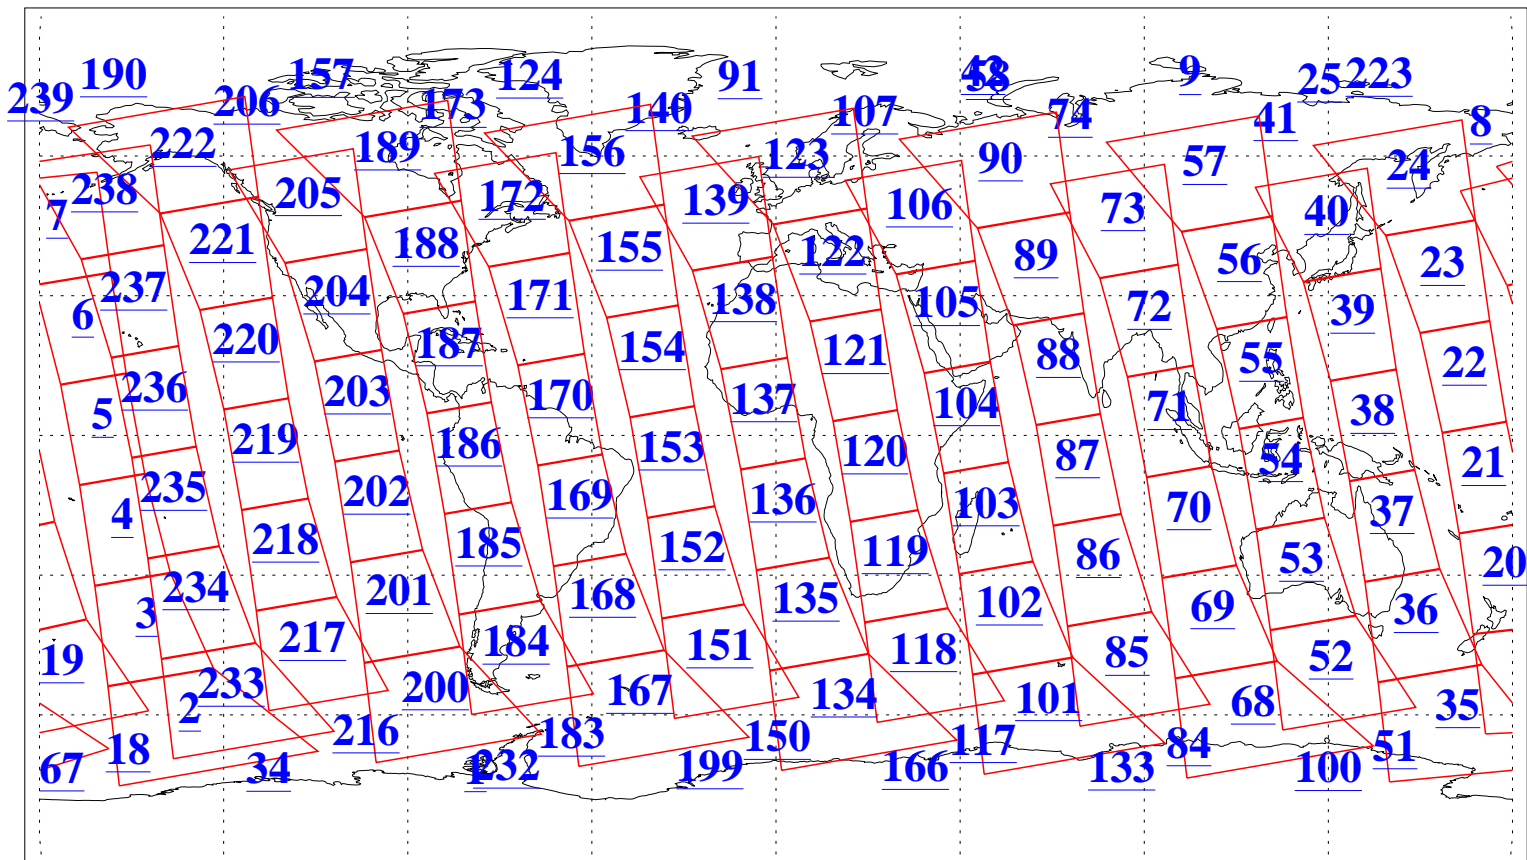

L1B Availability  
AMSU Granules: 240  
HSB Granules: 0  
AIRS Granules: 240

11 Aug 2011  
DoY 223  
Aqua Day 3386  
Granules: 1 to 120

Granules: 121 to 240

Legend: AMSU Available, HSB Available, AIRS Available

L1B Availability  
AMSU Granules: 240  
HSB Granules: 0  
AIRS Granules: 240

11 Aug 2011  
DoY 223  
Aqua Day 3386  
Ascending Granules

Descending Granules

Legend: AMSU Available, HSB Available, AIRS Available

L1B Availability  
 AMSU Granules: 240  
 HSB Granules: 0  
 AIRS Granules: 240

11 Aug 2011  
 DoY 223  
 Aqua Day 3386

Northern Hemisphere Granules

Southern Hemisphere Granules

Legend: AMSU Available, HSB Available, AIRS Available