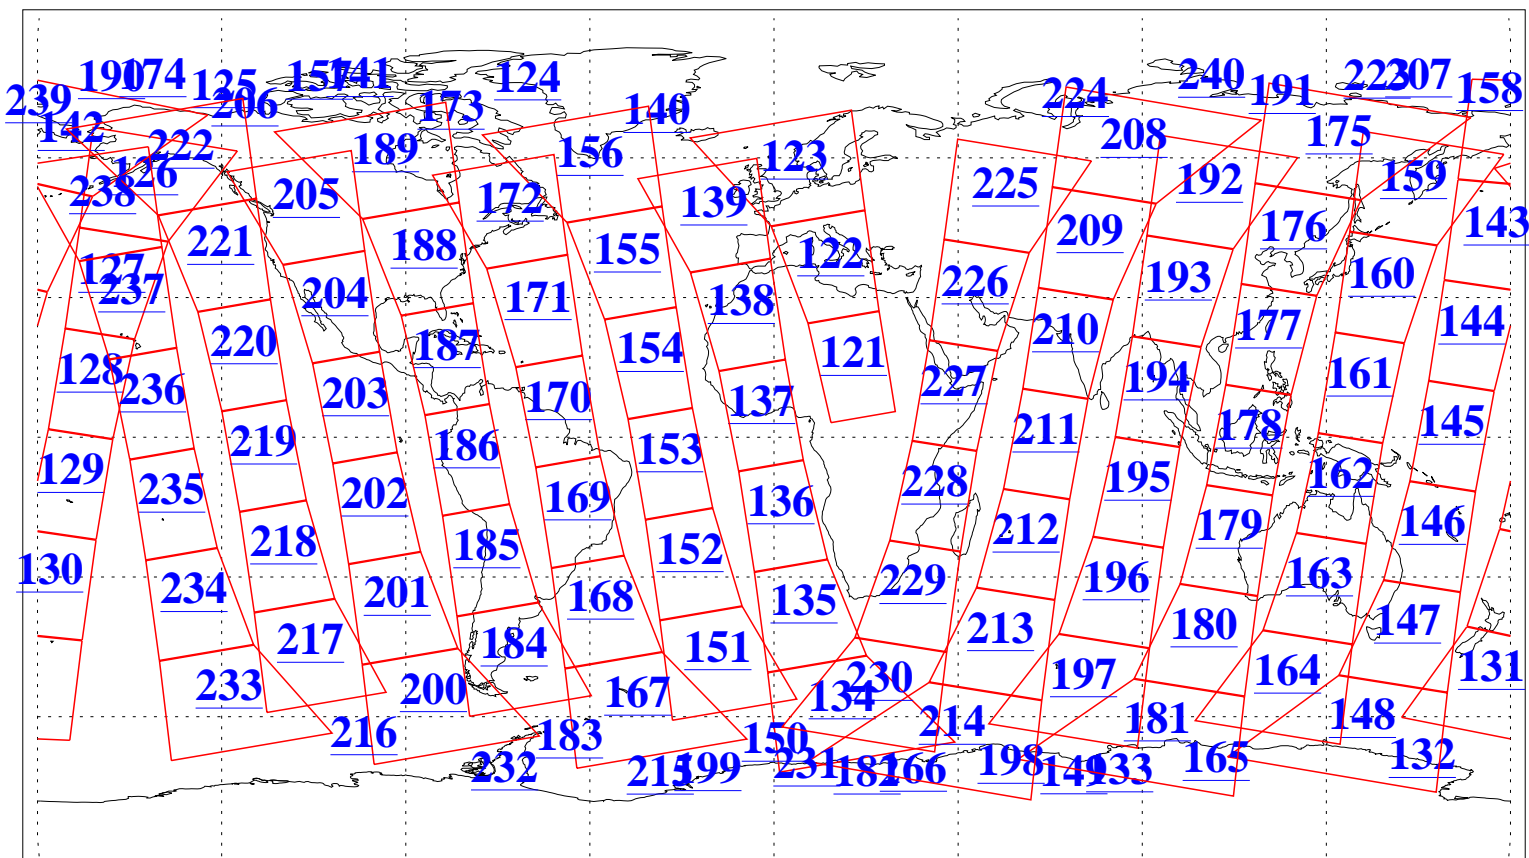

L1B Availability  
AMSU Granules: 240  
HSB Granules: 0  
AIRS Granules: 240

11 Aug 2011  
DoY 223  
Aqua Day 3386  
Granules: 1 to 120

Granules: 121 to 240

Legend: AMSU Available, HSB Available, AIRS Available

L1B Availability  
AMSU Granules: 240  
HSB Granules: 0  
AIRS Granules: 240

11 Aug 2011  
DoY 223  
Aqua Day 3386  
Ascending Granules

Descending Granules

Legend: AMSU Available, HSB Available, AIRS Available

L1B Availability  
 AMSU Granules: 240  
 HSB Granules: 0  
 AIRS Granules: 240

11 Aug 2011  
 DoY 223  
 Aqua Day 3386

Northern Hemisphere Granules

Southern Hemisphere Granules

Legend: AMSU Available, HSB Available, AIRS Available