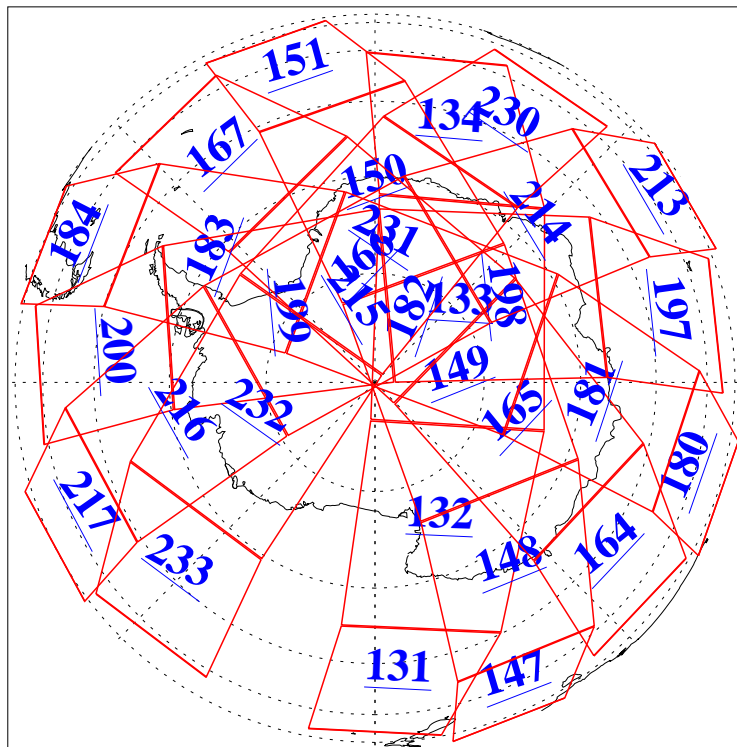

L1B Availability  
AMSU Granules: 240  
HSB Granules: 0  
AIRS Granules: 240

11 Aug 2011  
DoY 223  
Aqua Day 3386  
Granules: 1 to 120

Granules: 121 to 240

Legend: AMSU Available, HSB Available, AIRS Available

L1B Availability  
AMSU Granules: 240  
HSB Granules: 0  
AIRS Granules: 240

11 Aug 2011  
DoY 223  
Aqua Day 3386  
Ascending Granules

Descending Granules

Legend: AMSU Available, HSB Available, AIRS Available

L1B Availability  
 AMSU Granules: 240  
 HSB Granules: 0  
 AIRS Granules: 240

11 Aug 2011  
 DoY 223  
 Aqua Day 3386

Northern Hemisphere Granules

Southern Hemisphere Granules

Legend: AMSU Available, HSB Available, AIRS Available