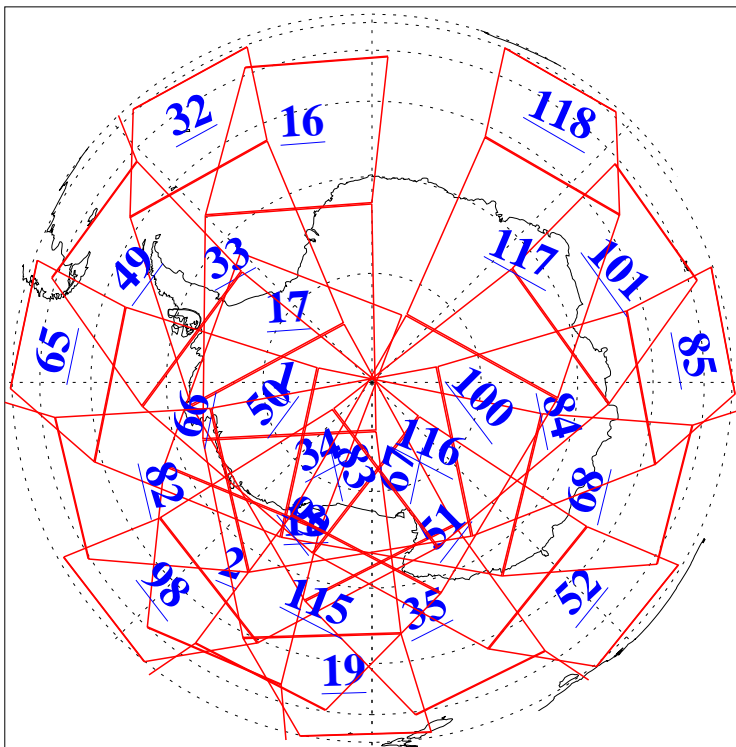

L1B Availability  
AMSU Granules: 240  
HSB Granules: 0  
AIRS Granules: 240

11 Aug 2011  
DoY 223  
Aqua Day 3386  
Granules: 1 to 120

Granules: 121 to 240

Legend: AMSU Available, HSB Available, AIRS Available

L1B Availability  
AMSU Granules: 240  
HSB Granules: 0  
AIRS Granules: 240

11 Aug 2011  
DoY 223  
Aqua Day 3386  
Ascending Granules

Descending Granules

Legend: AMSU Available, HSB Available, AIRS Available

L1B Availability  
 AMSU Granules: 240  
 HSB Granules: 0  
 AIRS Granules: 240

11 Aug 2011  
 DoY 223  
 Aqua Day 3386

Northern Hemisphere Granules

Southern Hemisphere Granules

Legend: AMSU Available, HSB Available, AIRS Available