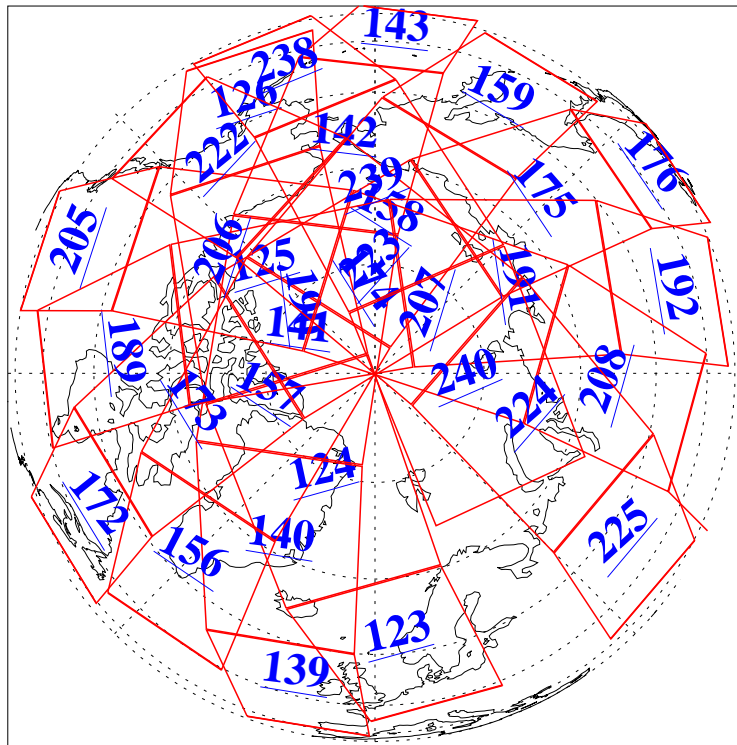

L1B Availability  
AMSU Granules: 240  
HSB Granules: 0  
AIRS Granules: 240

11 Aug 2011  
DoY 223  
Aqua Day 3386  
Granules: 1 to 120

Granules: 121 to 240

Legend: AMSU Available, HSB Available, AIRS Available

L1B Availability  
AMSU Granules: 240  
HSB Granules: 0  
AIRS Granules: 240

11 Aug 2011  
DoY 223  
Aqua Day 3386  
Ascending Granules

Descending Granules

Legend: AMSU Available, HSB Available, AIRS Available

L1B Availability  
 AMSU Granules: 240  
 HSB Granules: 0  
 AIRS Granules: 240

11 Aug 2011  
 DoY 223  
 Aqua Day 3386

Northern Hemisphere Granules

Southern Hemisphere Granules

Legend: AMSU Available, HSB Available, AIRS Available