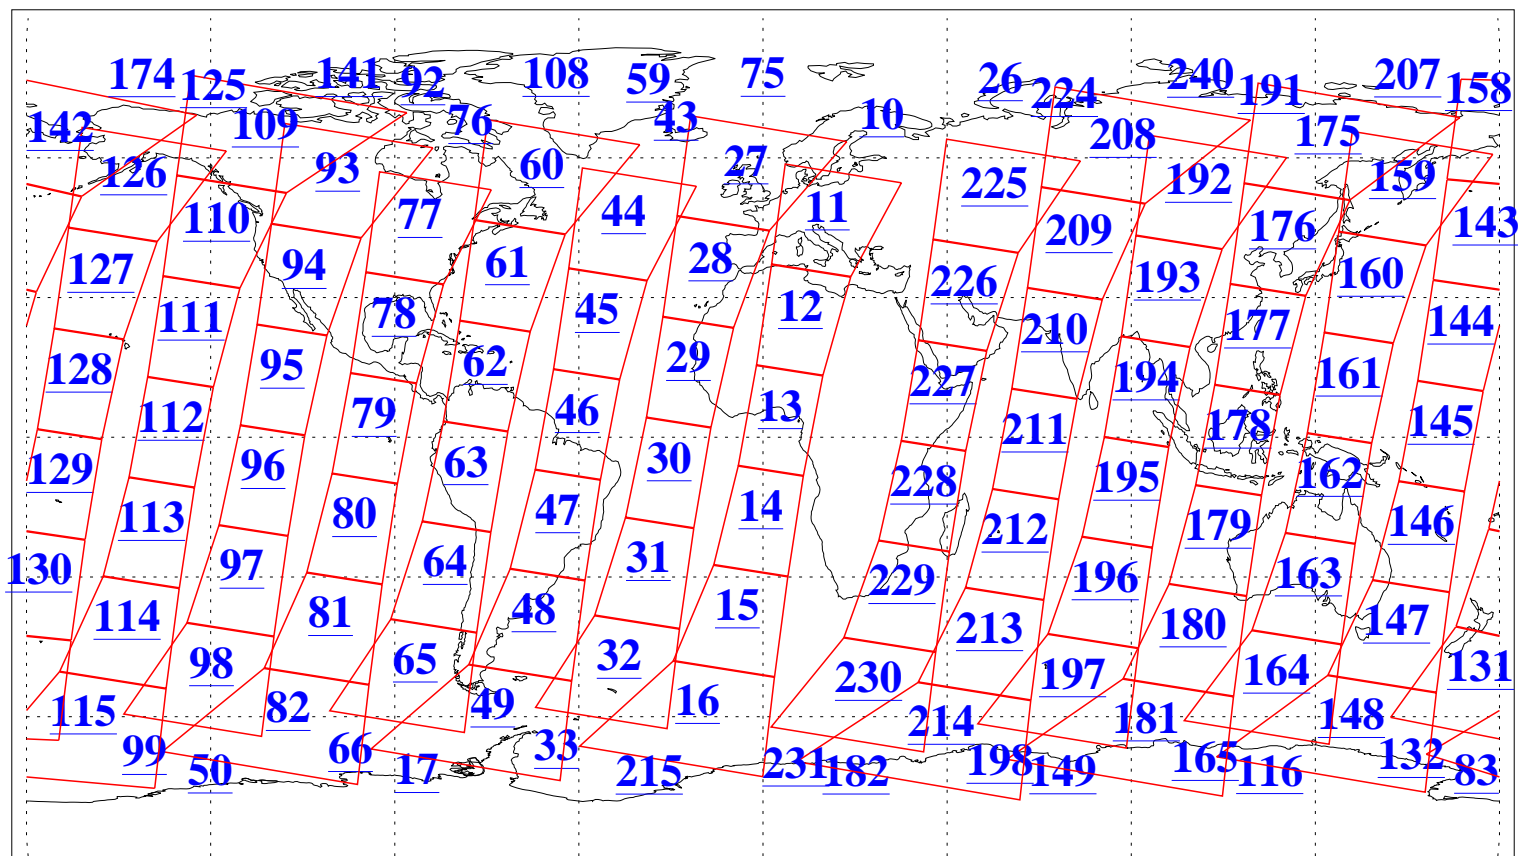

L1B Availability  
AMSU Granules: 240  
HSB Granules: 0  
AIRS Granules: 240

11 Aug 2011  
DoY 223  
Aqua Day 3386  
Granules: 1 to 120

Granules: 121 to 240

Legend: AMSU Available, HSB Available, AIRS Available

L1B Availability  
AMSU Granules: 240  
HSB Granules: 0  
AIRS Granules: 240

11 Aug 2011  
DoY 223  
Aqua Day 3386  
Ascending Granules

Descending Granules

Legend: AMSU Available, HSB Available, AIRS Available

L1B Availability  
 AMSU Granules: 240  
 HSB Granules: 0  
 AIRS Granules: 240

11 Aug 2011  
 DoY 223  
 Aqua Day 3386

Northern Hemisphere Granules

Southern Hemisphere Granules

Legend: AMSU Available, HSB Available, AIRS Available