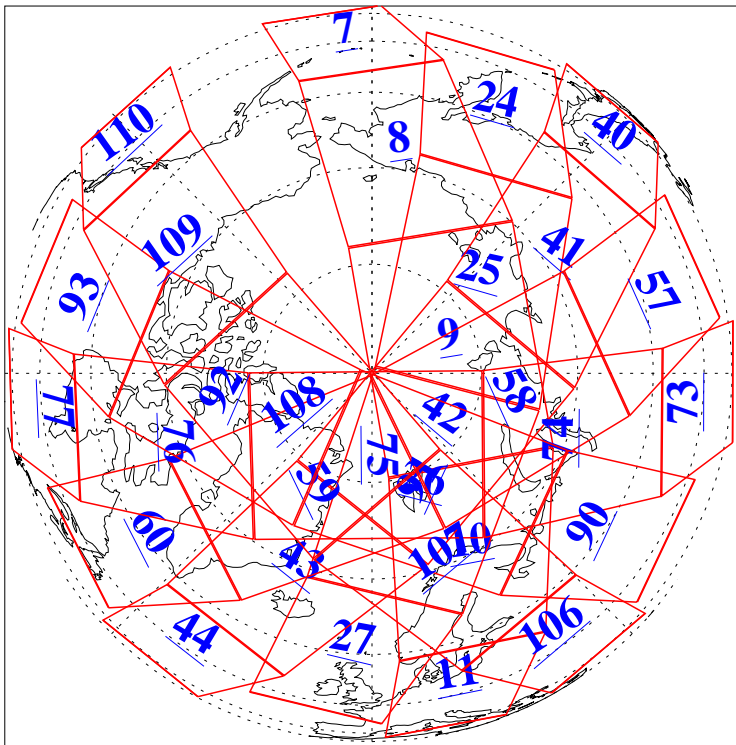

L1B Availability  
AMSU Granules: 240  
HSB Granules: 0  
AIRS Granules: 240

11 Aug 2011  
DoY 223  
Aqua Day 3386  
Granules: 1 to 120

Granules: 121 to 240

Legend: AMSU Available, HSB Available, AIRS Available

L1B Availability  
AMSU Granules: 240  
HSB Granules: 0  
AIRS Granules: 240

11 Aug 2011  
DoY 223  
Aqua Day 3386  
Ascending Granules

Descending Granules

Legend: AMSU Available, HSB Available, AIRS Available

L1B Availability  
 AMSU Granules: 240  
 HSB Granules: 0  
 AIRS Granules: 240

11 Aug 2011  
 DoY 223  
 Aqua Day 3386

Northern Hemisphere Granules

Southern Hemisphere Granules

Legend: AMSU Available, HSB Available, AIRS Available