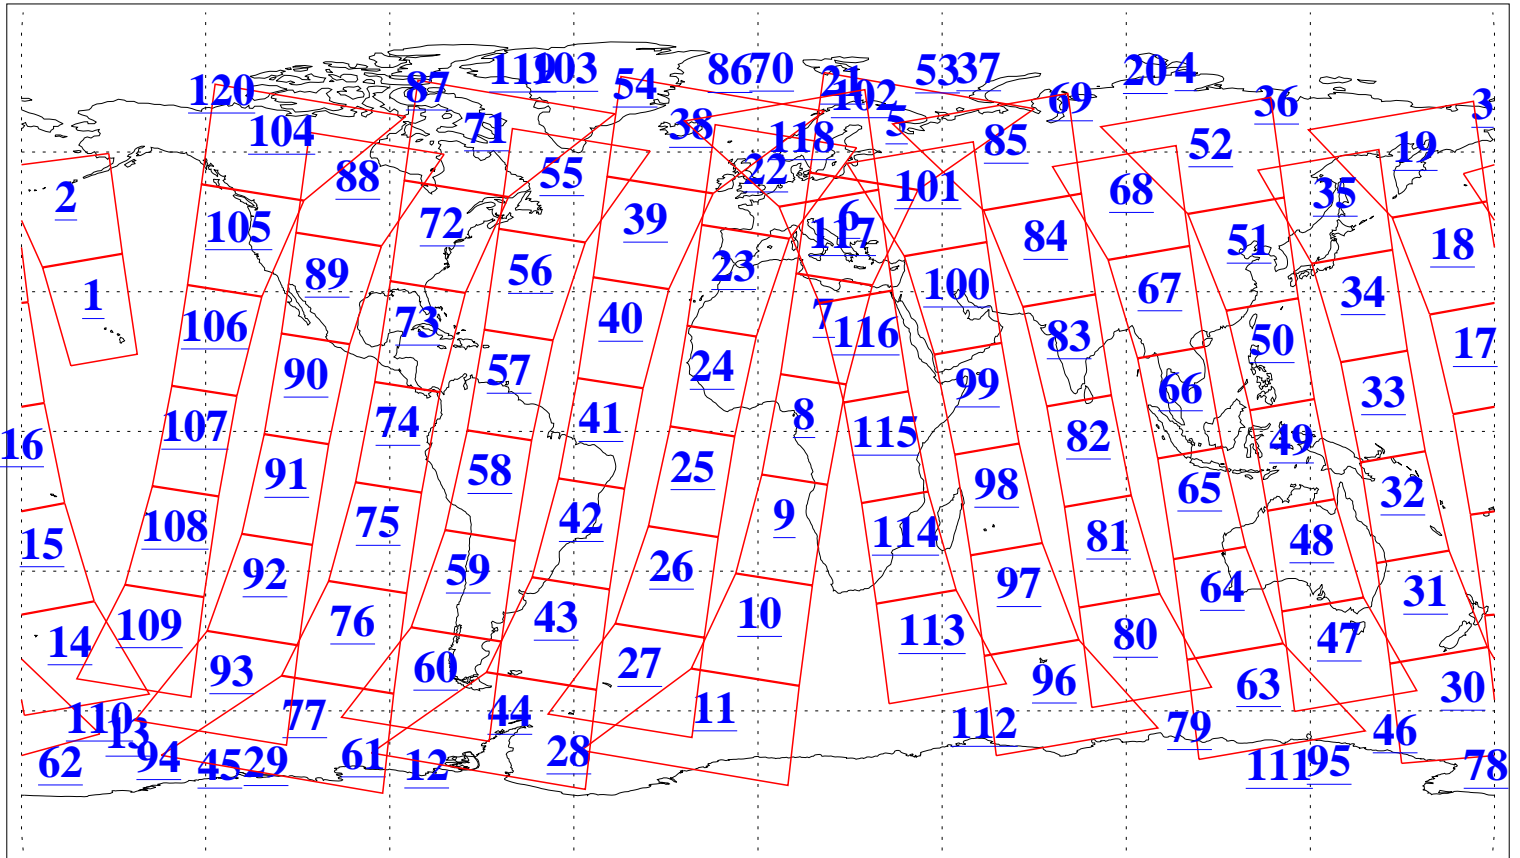

L1B Availability
AMSU Granules: 240
HSB Granules: 0
AIRS Granules: 240

8 Aug 2011
DoY 220
Aqua Day 3383
Granules: 1 to 120

Granules: 121 to 240

Legend: AMSU Available, HSB Available, AIRS Available

L1B Availability
AMSU Granules: 240
HSB Granules: 0
AIRS Granules: 240

8 Aug 2011
DoY 220
Aqua Day 3383
Ascending Granules

Descending Granules

Legend: AMSU Available, HSB Available, AIRS Available

L1B Availability
AMSU Granules: 240
HSB Granules: 0
AIRS Granules: 240

8 Aug 2011
DoY 220
Aqua Day 3383

Northern Hemisphere Granules

Southern Hemisphere Granules

Legend: AMSU Available, HSB Available, AIRS Available