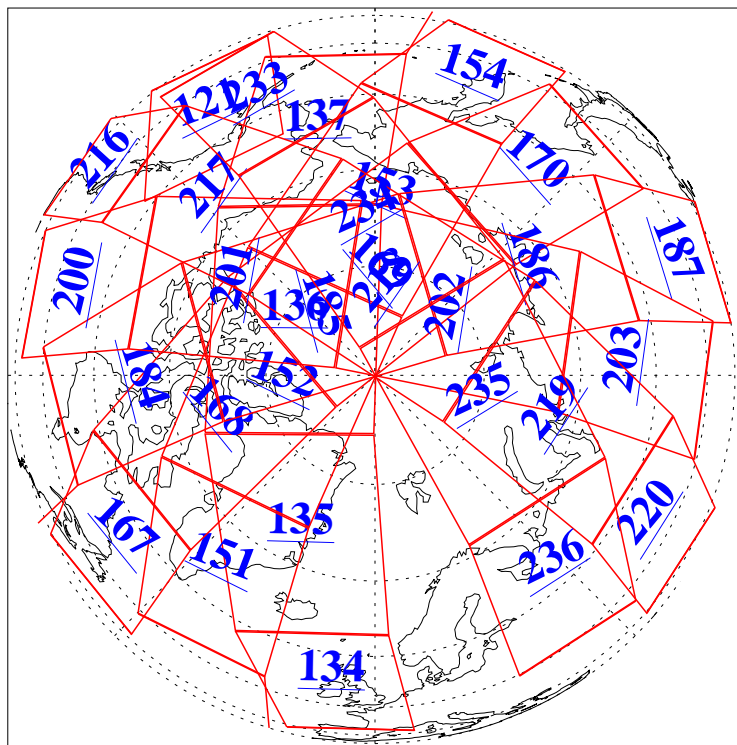

8 Aug 2011
DoY 220
Aqua Day 3383
Ascending Granules

Descending Granules

Legend: AMSU Available, HSB Available, AIRS Available

L1B Availability
AMSU Granules: 240
HSB Granules: 0
AIRS Granules: 240

8 Aug 2011
DoY 220
Aqua Day 3383

Northern Hemisphere Granules

Southern Hemisphere Granules

Legend: AMSU Available, HSB Available, AIRS Available