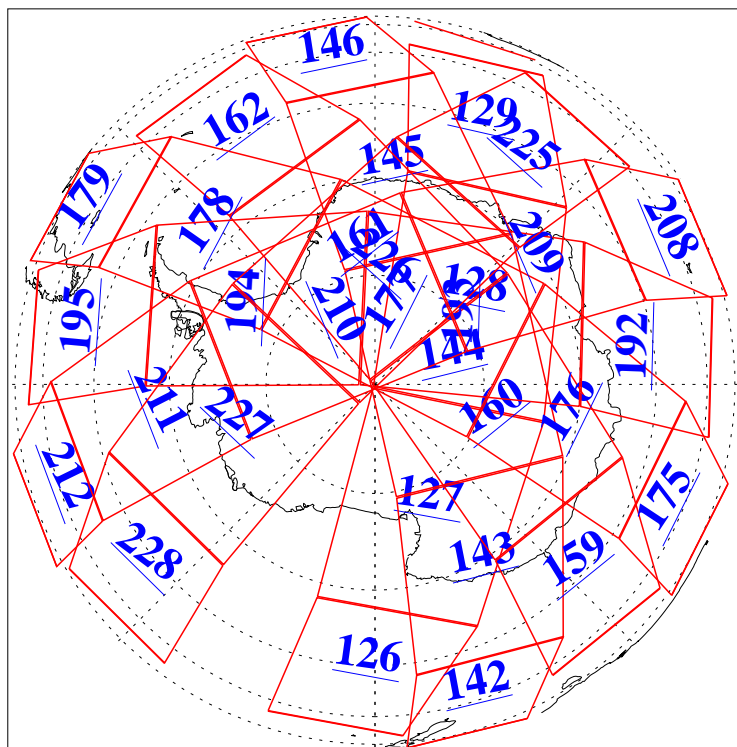

L1B Availability
AMSU Granules: 240
HSB Granules: 0
AIRS Granules: 240

8 Aug 2011
DoY 220
Aqua Day 3383
Granules: 1 to 120

Granules: 121 to 240

Legend: AMSU Available, HSB Available, AIRS Available

L1B Availability
AMSU Granules: 240
HSB Granules: 0
AIRS Granules: 240

8 Aug 2011
DoY 220
Aqua Day 3383
Ascending Granules

Descending Granules

Legend: AMSU Available, HSB Available, AIRS Available

L1B Availability
AMSU Granules: 240
HSB Granules: 0
AIRS Granules: 240

8 Aug 2011
DoY 220
Aqua Day 3383

Northern Hemisphere Granules

Southern Hemisphere Granules

Legend: AMSU Available, HSB Available, AIRS Available