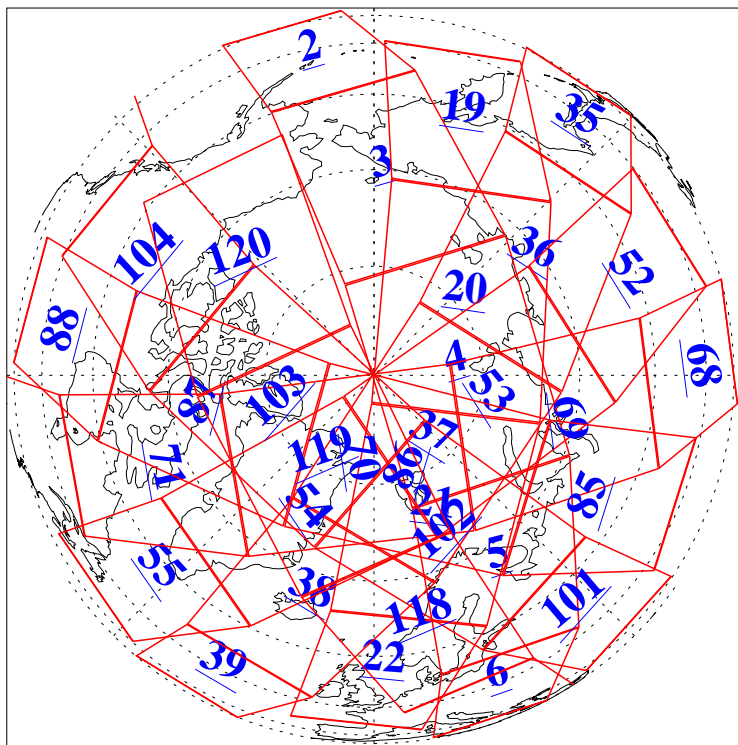

L1B Availability
AMSU Granules: 240
HSB Granules: 0
AIRS Granules: 240

8 Aug 2011
DoY 220
Aqua Day 3383
Granules: 1 to 120

Granules: 121 to 240

Legend: AMSU Available, HSB Available, AIRS Available

L1B Availability
AMSU Granules: 240
HSB Granules: 0
AIRS Granules: 240

8 Aug 2011
DoY 220
Aqua Day 3383
Ascending Granules

Descending Granules

Legend: AMSU Available, HSB Available, AIRS Available

L1B Availability
AMSU Granules: 240
HSB Granules: 0
AIRS Granules: 240

8 Aug 2011
DoY 220
Aqua Day 3383

Northern Hemisphere Granules

Southern Hemisphere Granules

Legend: AMSU Available, HSB Available, AIRS Available