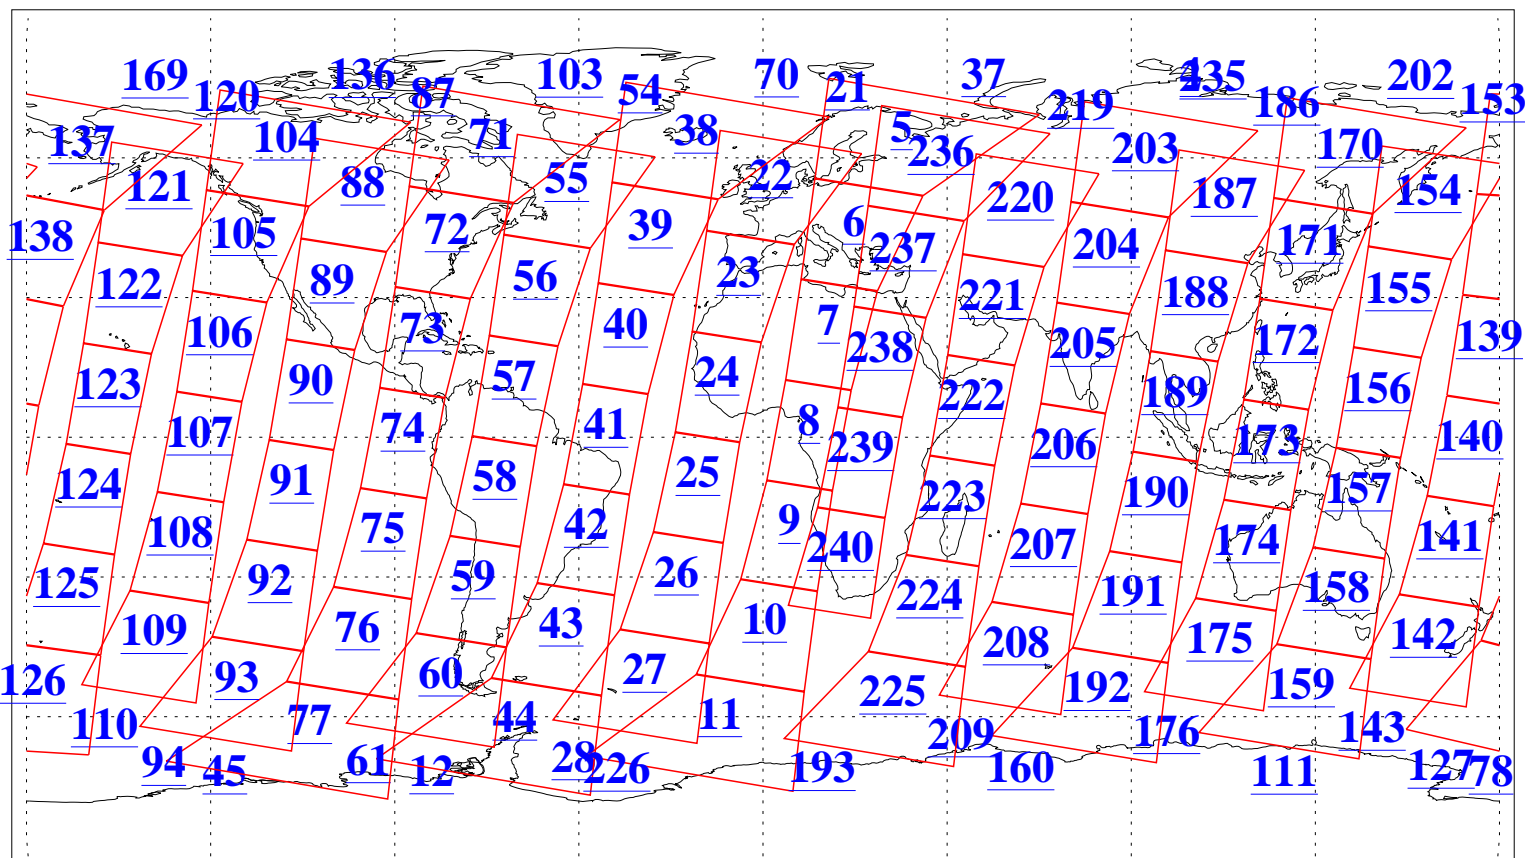

L1B Availability
AMSU Granules: 240
HSB Granules: 0
AIRS Granules: 240

8 Aug 2011
DoY 220
Aqua Day 3383
Granules: 1 to 120

Granules: 121 to 240

Legend: AMSU Available, HSB Available, AIRS Available

L1B Availability
AMSU Granules: 240
HSB Granules: 0
AIRS Granules: 240

8 Aug 2011
DoY 220
Aqua Day 3383
Ascending Granules

Descending Granules

Legend: AMSU Available, HSB Available, AIRS Available

L1B Availability
AMSU Granules: 240
HSB Granules: 0
AIRS Granules: 240

8 Aug 2011
DoY 220
Aqua Day 3383