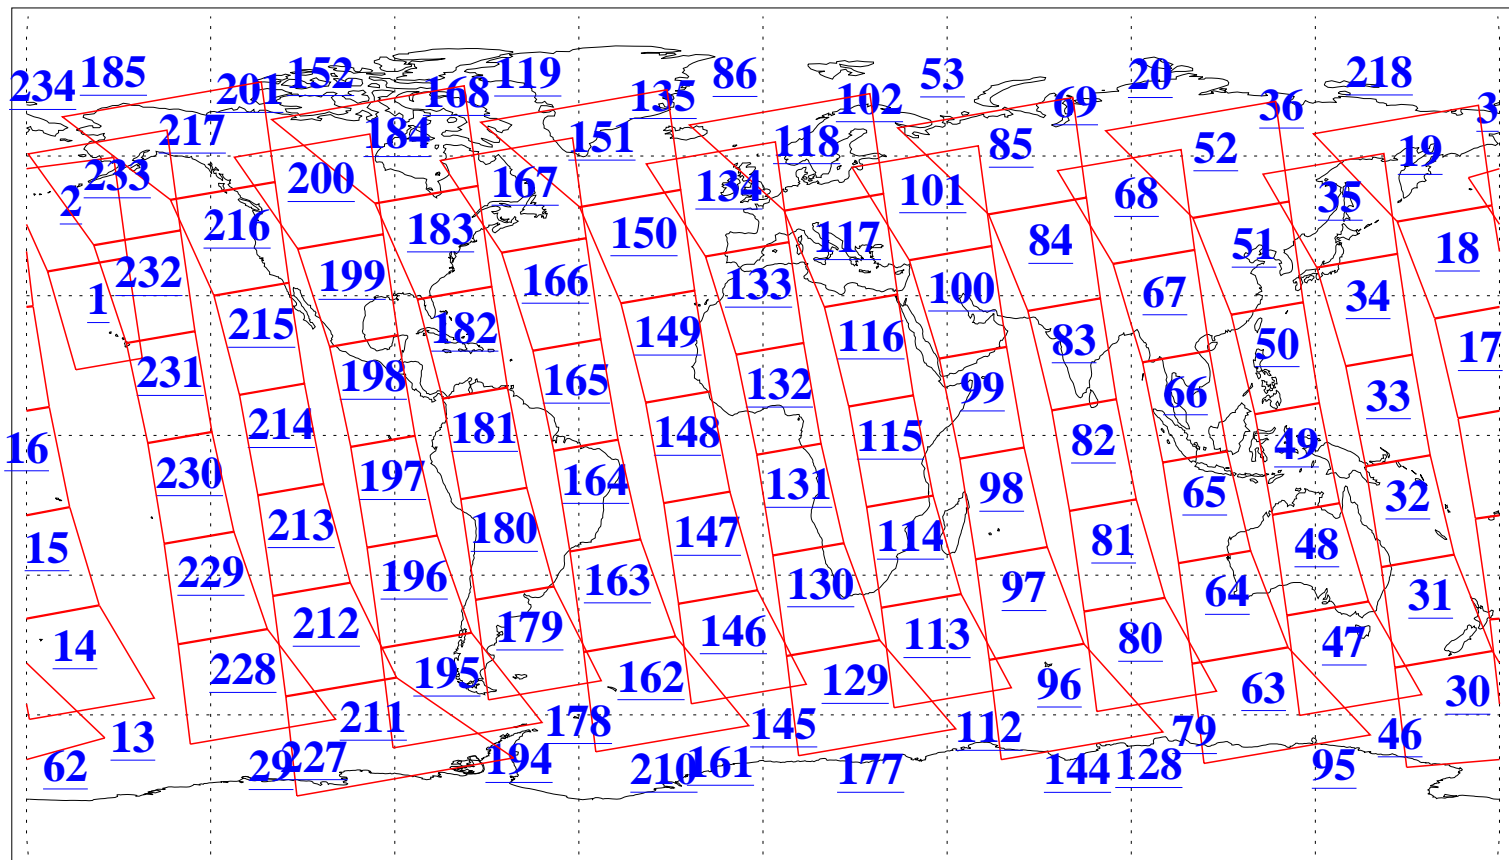

L1B Availability
AMSU Granules: 240
HSB Granules: 0
AIRS Granules: 240

8 Aug 2011
DoY 220
Aqua Day 3383
Granules: 1 to 120

Granules: 121 to 240

Legend: AMSU Available, HSB Available, AIRS Available

L1B Availability
AMSU Granules: 240
HSB Granules: 0
AIRS Granules: 240

8 Aug 2011
DoY 220
Aqua Day 3383
Ascending Granules

Descending Granules

Legend: AMSU Available, HSB Available, AIRS Available

L1B Availability
AMSU Granules: 240
HSB Granules: 0
AIRS Granules: 240

8 Aug 2011
DoY 220
Aqua Day 3383

Northern Hemisphere Granules

Southern Hemisphere Granules

Legend: AMSU Available, HSB Available, AIRS Available