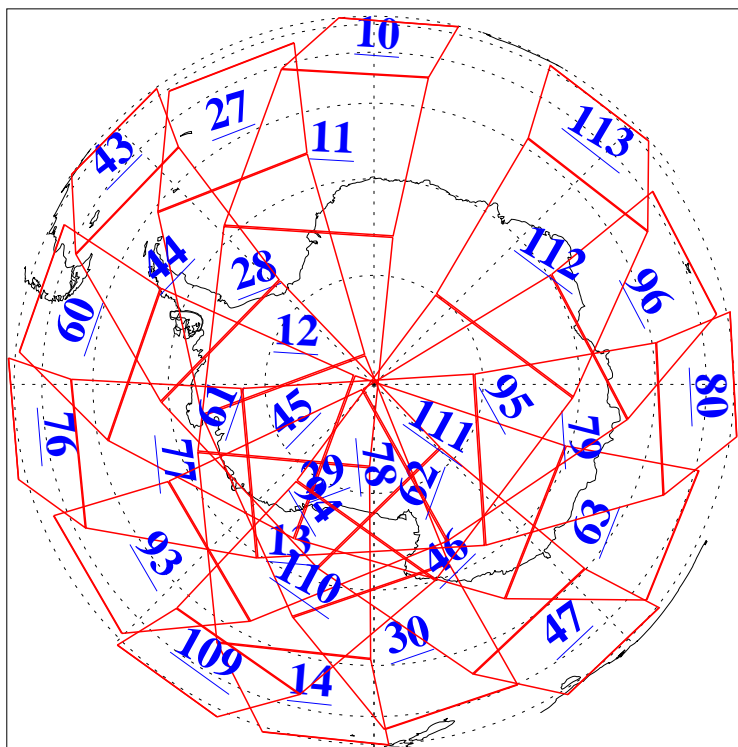

L1B Availability
AMSU Granules: 240
HSB Granules: 0
AIRS Granules: 240

8 Aug 2011
DoY 220
Aqua Day 3383
Granules: 1 to 120

Granules: 121 to 240

Legend: AMSU Available, HSB Available, AIRS Available

L1B Availability
AMSU Granules: 240
HSB Granules: 0
AIRS Granules: 240

8 Aug 2011
DoY 220
Aqua Day 3383
Ascending Granules

Descending Granules

Legend: AMSU Available, HSB Available, AIRS Available

L1B Availability
AMSU Granules: 240
HSB Granules: 0
AIRS Granules: 240

8 Aug 2011
DoY 220
Aqua Day 3383

Northern Hemisphere Granules

Southern Hemisphere Granules

Legend: AMSU Available, HSB Available, AIRS Available