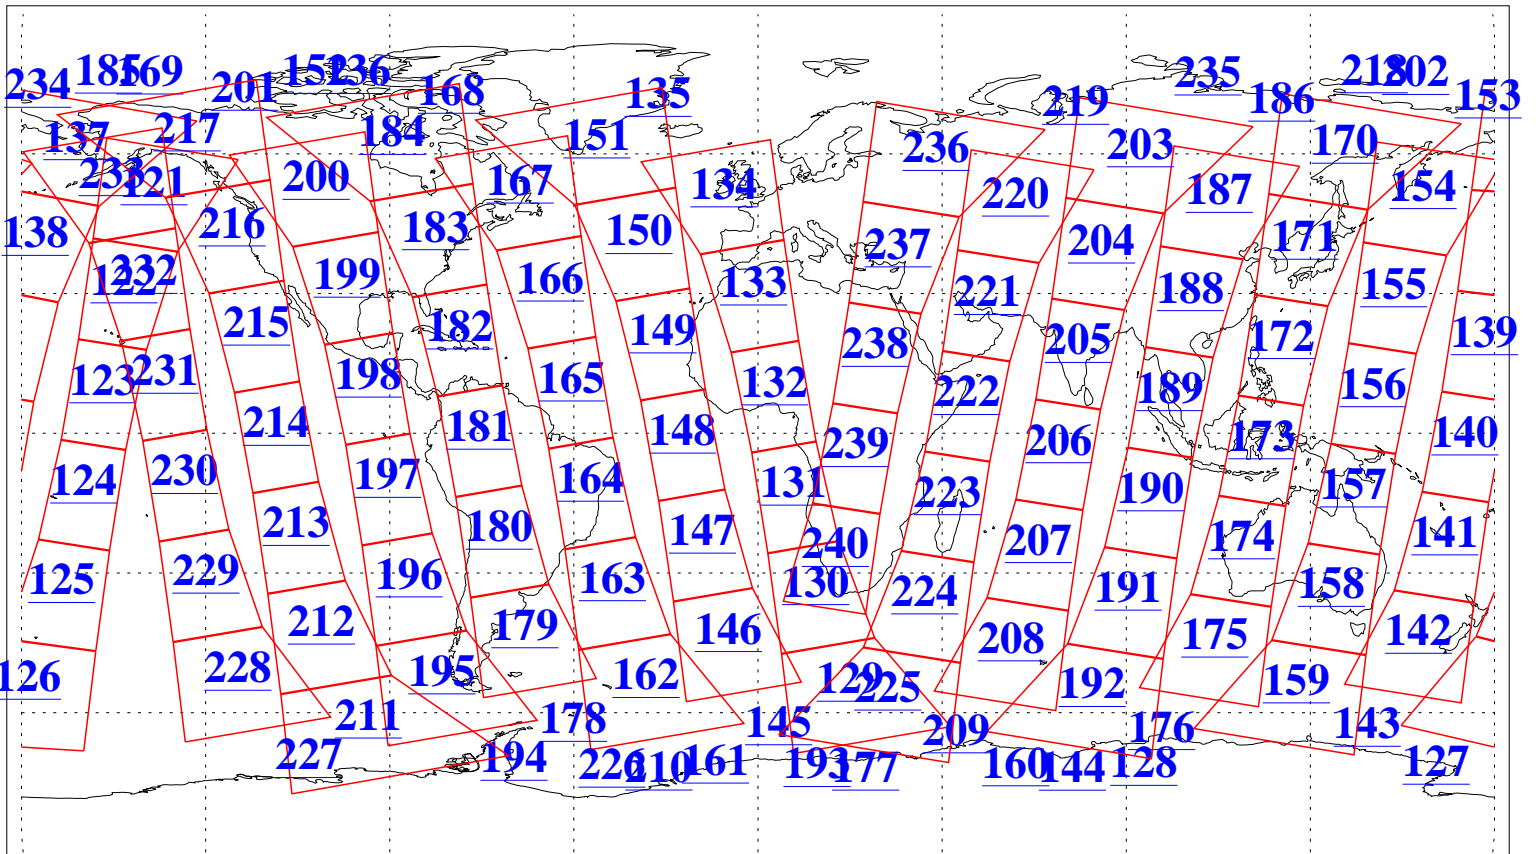

L1B Availability
AMSU Granules: 240
HSB Granules: 0
AIRS Granules: 240

8 Aug 2011
DoY 220
Aqua Day 3383
Granules: 1 to 120

Granules: 121 to 240

Legend: AMSU Available, HSB Available, AIRS Available

L1B Availability
AMSU Granules: 240
HSB Granules: 0
AIRS Granules: 240

8 Aug 2011
DoY 220
Aqua Day 3383
Ascending Granules

Descending Granules

Legend: AMSU Available, HSB Available, AIRS Available

L1B Availability
AMSU Granules: 240
HSB Granules: 0
AIRS Granules: 240

8 Aug 2011
DoY 220
Aqua Day 3383