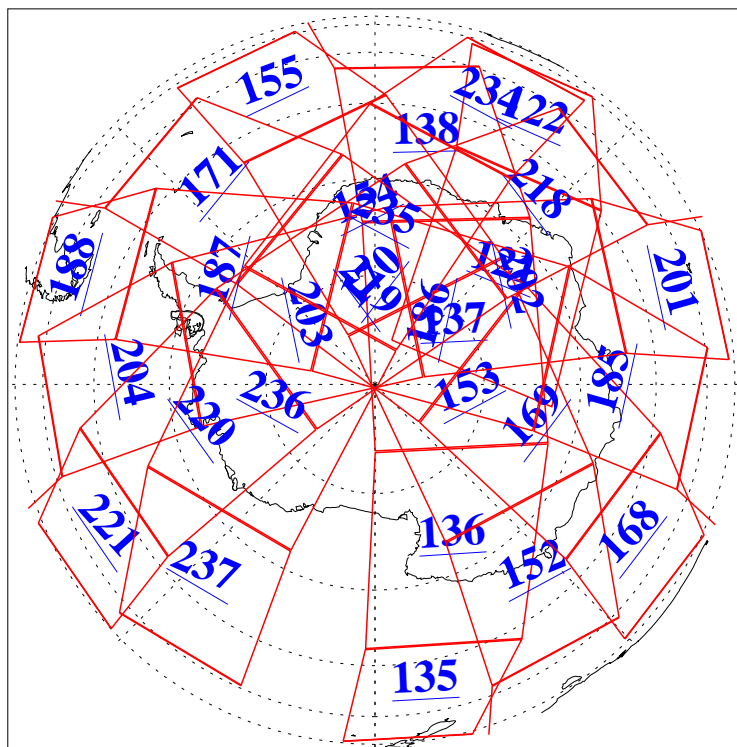

L1B Availability
AMSU Granules: 240
HSB Granules: 0
AIRS Granules: 240

7 Aug 2011
DoY 219
Aqua Day 3382
Ascending Granules

Descending Granules

Legend: AMSU Available, HSB Available, AIRS Available

L1B Availability
 AMSU Granules: 240
 HSB Granules: 0
 AIRS Granules: 240

7 Aug 2011
 DoY 219
 Aqua Day 3382

Northern Hemisphere Granules

Southern Hemisphere Granules

Legend: AMSU Available, HSB Available, AIRS Available