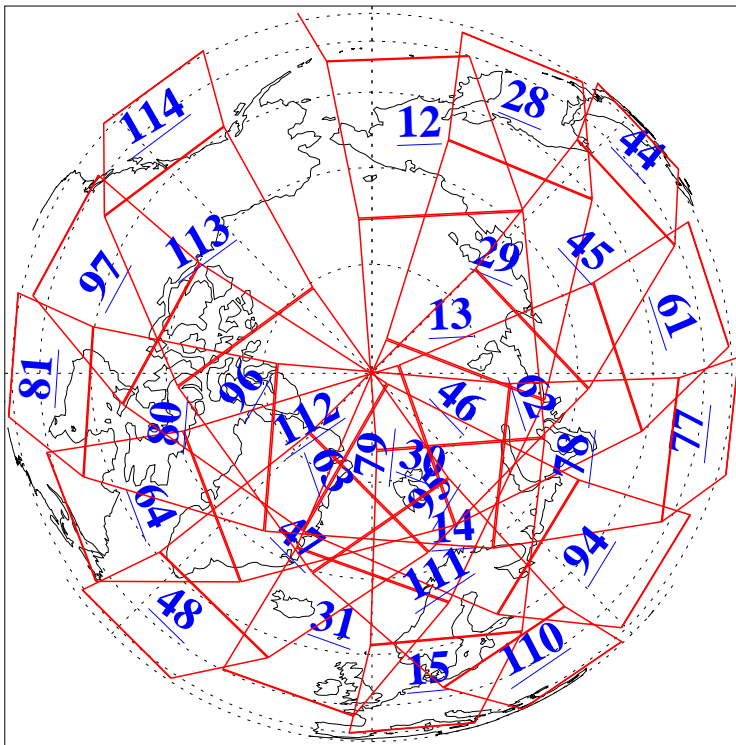

L1B Availability
AMSU Granules: 240
HSB Granules: 0
AIRS Granules: 240

7 Aug 2011
DoY 219
Aqua Day 3382
Ascending Granules

Descending Granules

Legend: AMSU Available, HSB Available, AIRS Available

L1B Availability
 AMSU Granules: 240
 HSB Granules: 0
 AIRS Granules: 240

7 Aug 2011
 DoY 219
 Aqua Day 3382

Northern Hemisphere Granules

Southern Hemisphere Granules

Legend: AMSU Available, HSB Available, AIRS Available