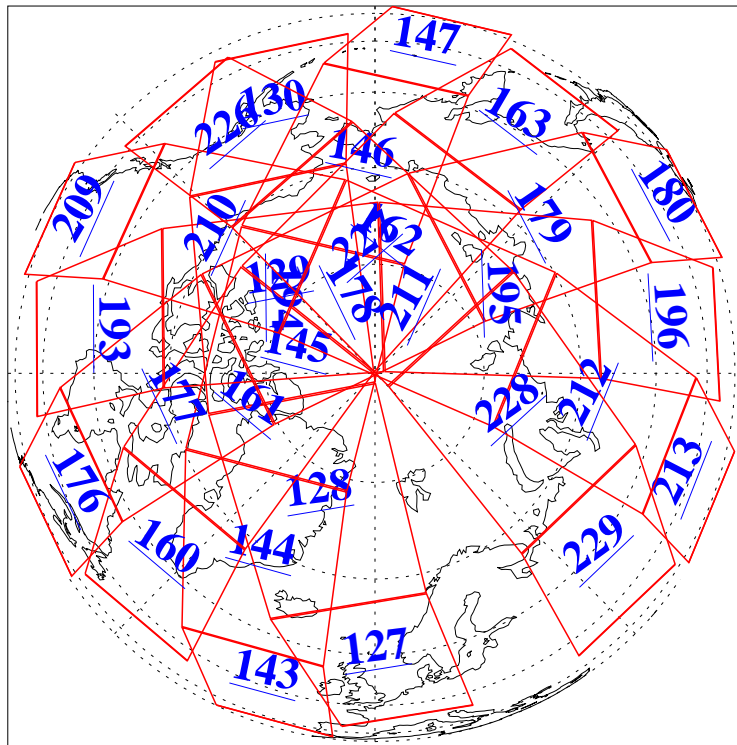

L1B Availability
AMSU Granules: 240
HSB Granules: 0
AIRS Granules: 240

7 Aug 2011
DoY 219
Aqua Day 3382
Ascending Granules

Descending Granules

Legend: AMSU Available, HSB Available, AIRS Available

L1B Availability
 AMSU Granules: 240
 HSB Granules: 0
 AIRS Granules: 240

7 Aug 2011
 DoY 219
 Aqua Day 3382

Northern Hemisphere Granules

Southern Hemisphere Granules

Legend: AMSU Available, HSB Available, AIRS Available