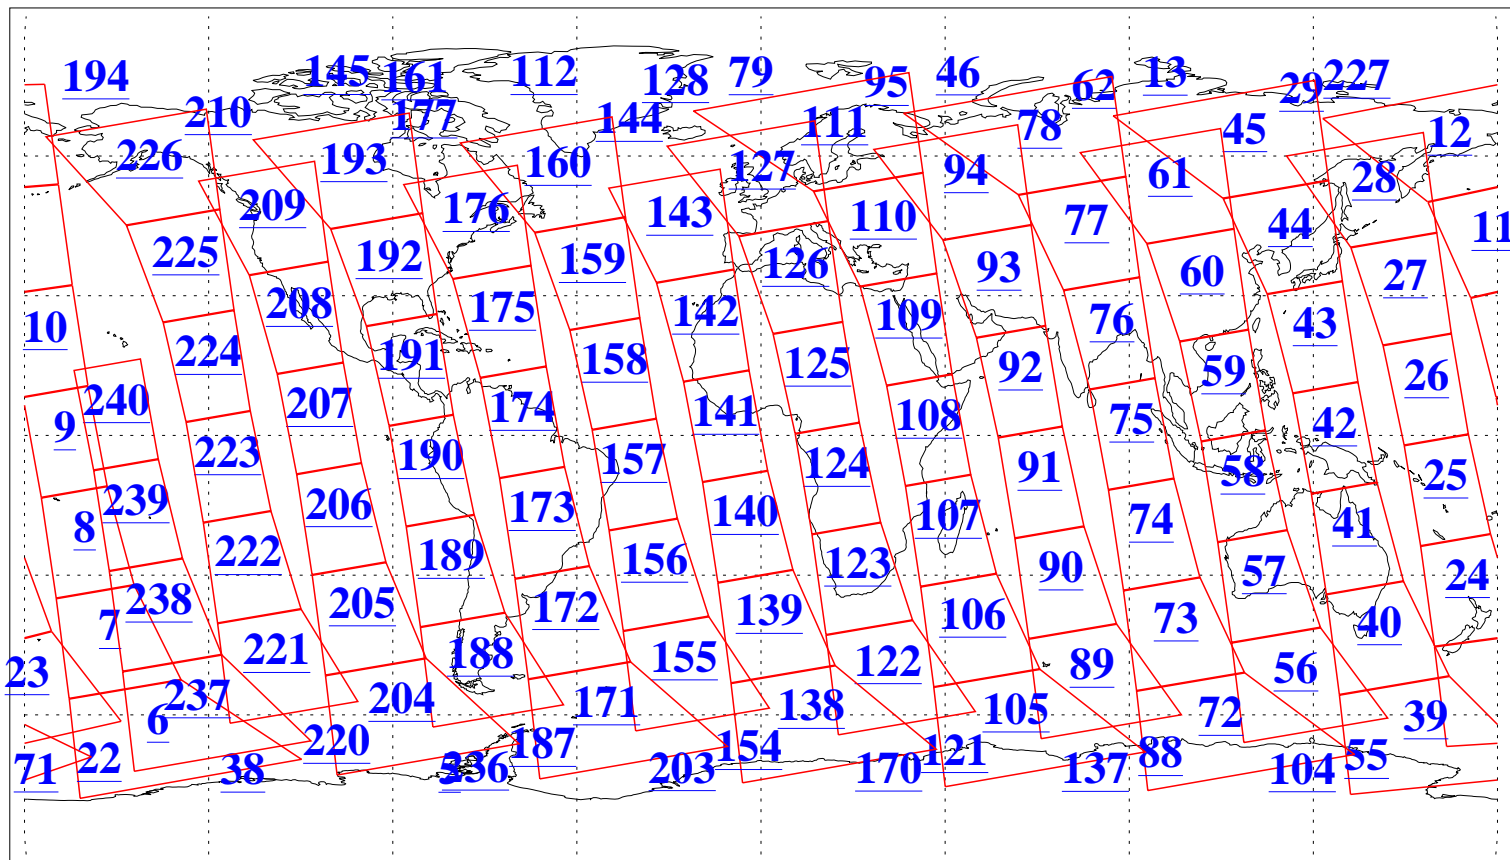

L1B Availability
AMSU Granules: 240
HSB Granules: 0
AIRS Granules: 240

7 Aug 2011
DoY 219
Aqua Day 3382
Ascending Granules

Descending Granules

Legend: AMSU Available, HSB Available, AIRS Available

L1B Availability
 AMSU Granules: 240
 HSB Granules: 0
 AIRS Granules: 240

7 Aug 2011
 DoY 219
 Aqua Day 3382

Northern Hemisphere Granules

Southern Hemisphere Granules

Legend: AMSU Available, HSB Available, AIRS Available