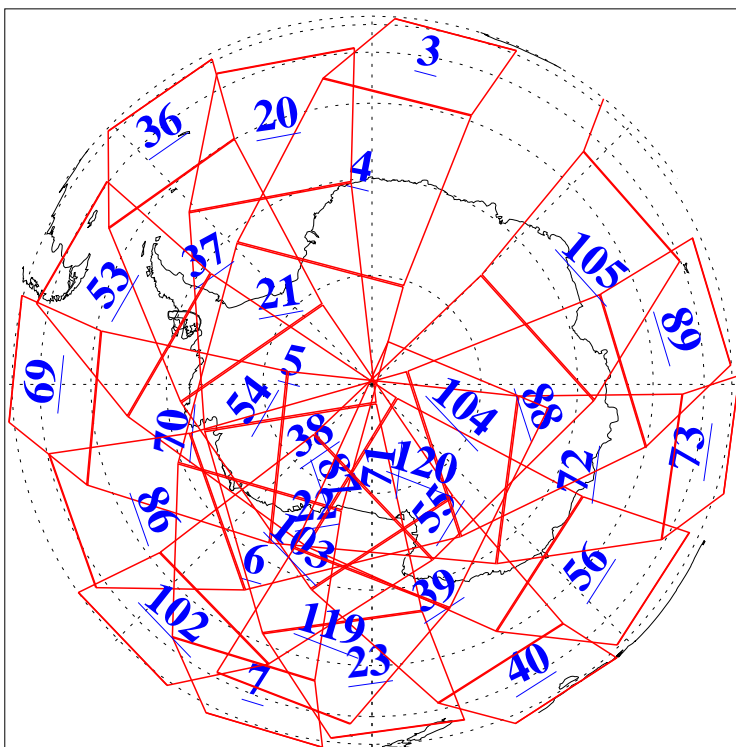

L1B Availability
AMSU Granules: 240
HSB Granules: 0
AIRS Granules: 240

7 Aug 2011
DoY 219
Aqua Day 3382
Ascending Granules

Descending Granules

Legend: AMSU Available, HSB Available, AIRS Available

L1B Availability
 AMSU Granules: 240
 HSB Granules: 0
 AIRS Granules: 240

7 Aug 2011
 DoY 219
 Aqua Day 3382

Northern Hemisphere Granules

Southern Hemisphere Granules

Legend: AMSU Available, HSB Available, AIRS Available