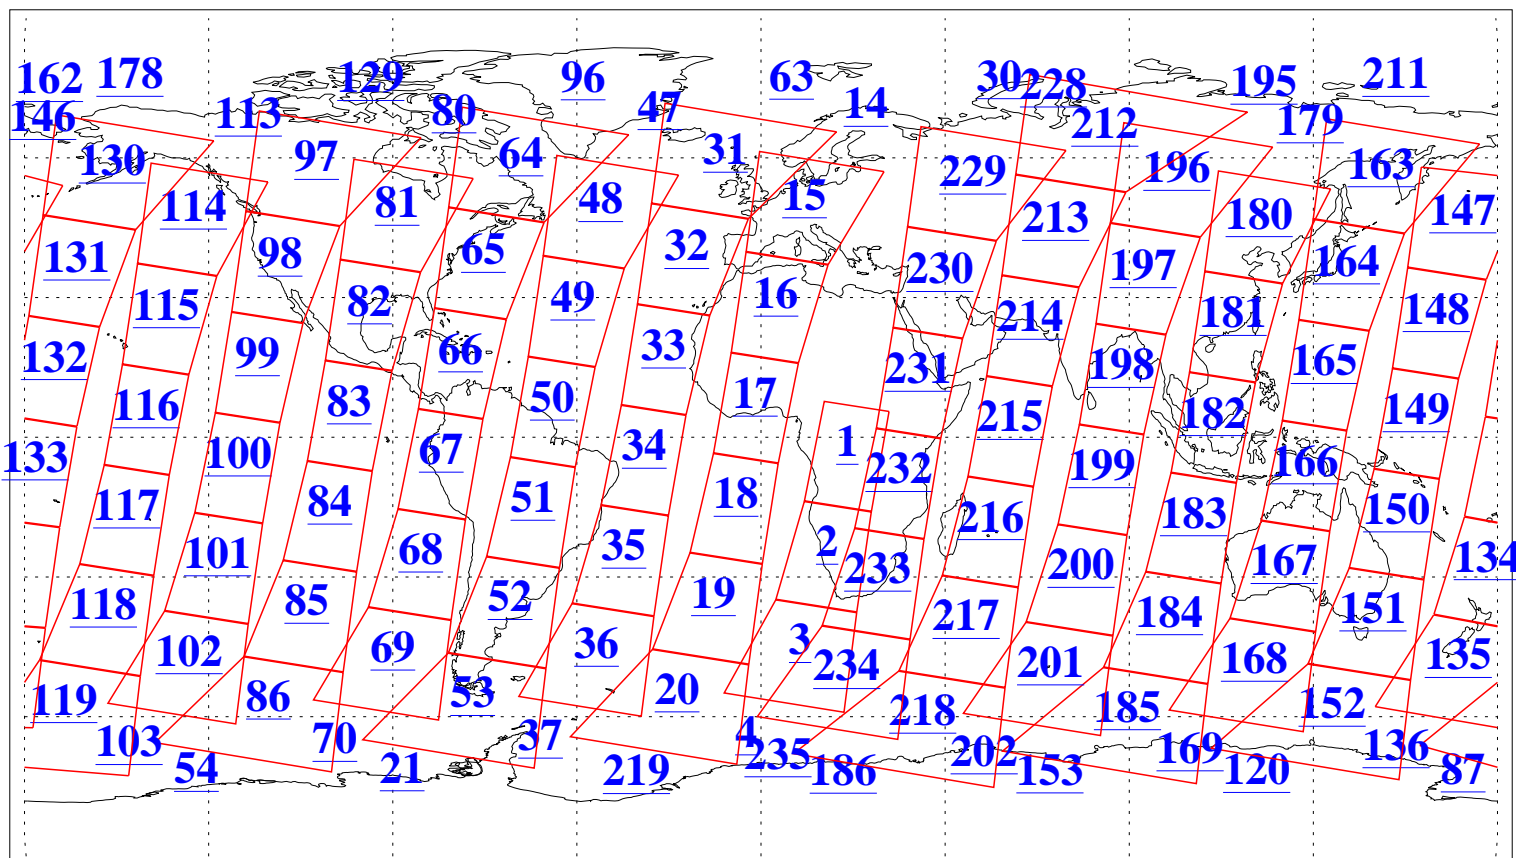

L1B Availability
AMSU Granules: 240
HSB Granules: 0
AIRS Granules: 240

7 Aug 2011
DoY 219
Aqua Day 3382
Ascending Granules

Descending Granules

Legend: AMSU Available, HSB Available, AIRS Available

L1B Availability
 AMSU Granules: 240
 HSB Granules: 0
 AIRS Granules: 240

7 Aug 2011
 DoY 219
 Aqua Day 3382

Northern Hemisphere Granules

Southern Hemisphere Granules

Legend: AMSU Available, HSB Available, AIRS Available