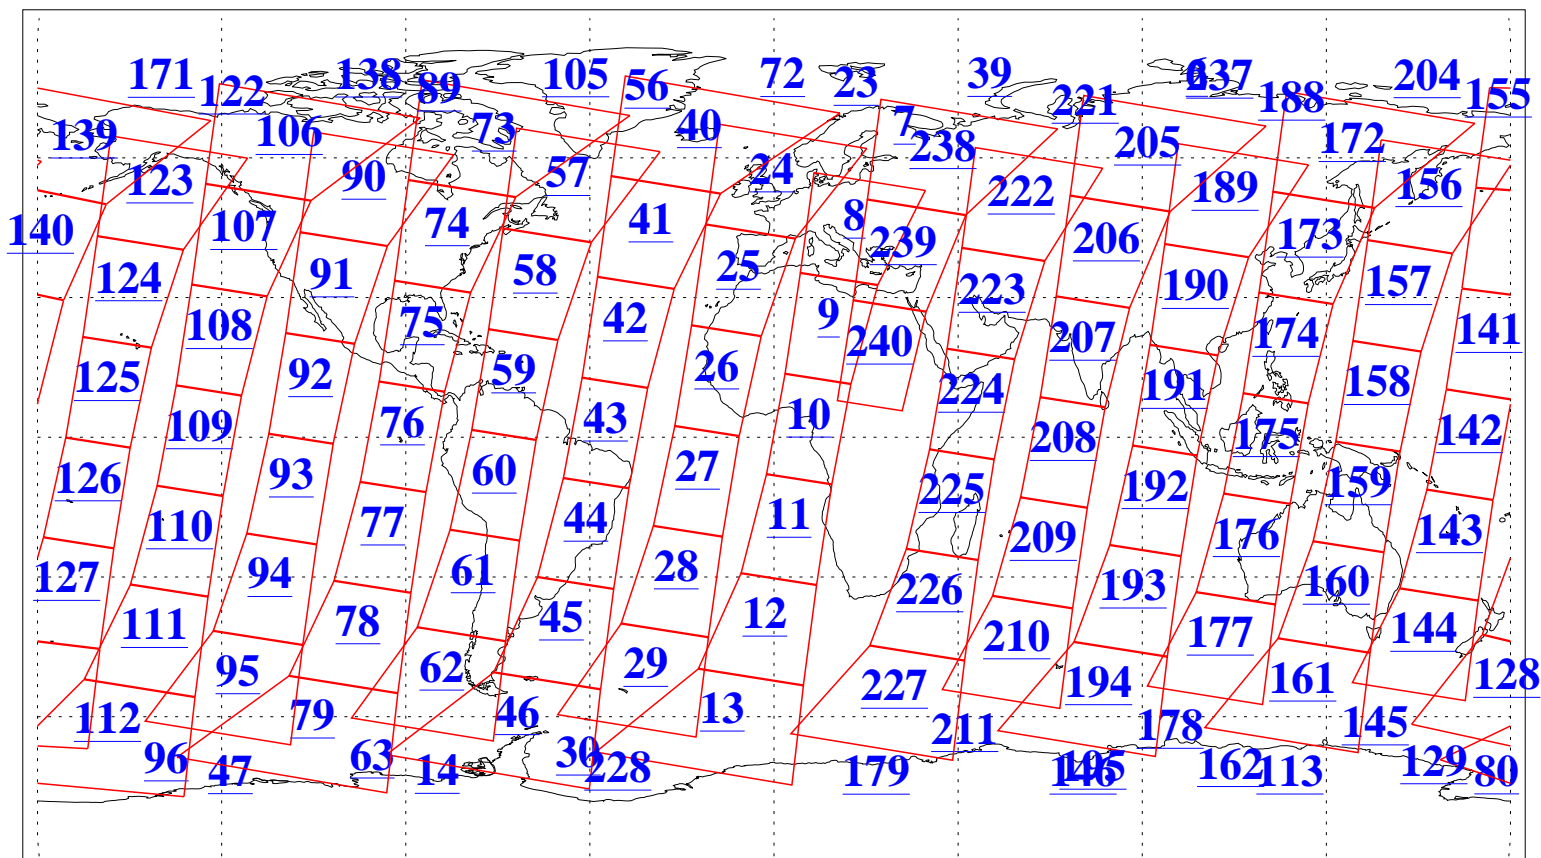

L1B Availability  
AMSU Granules: 240  
HSB Granules: 0  
AIRS Granules: 240

6 Aug 2011  
DoY 218  
Aqua Day 3381  
Granules: 1 to 120

Granules: 121 to 240

Legend: AMSU Available, HSB Available, AIRS Available

L1B Availability  
AMSU Granules: 240  
HSB Granules: 0  
AIRS Granules: 240

6 Aug 2011  
DoY 218  
Aqua Day 3381  
Ascending Granules

Descending Granules

Legend: AMSU Available, HSB Available, AIRS Available

L1B Availability  
 AMSU Granules: 240  
 HSB Granules: 0  
 AIRS Granules: 240

6 Aug 2011  
 DoY 218  
 Aqua Day 3381

Northern Hemisphere Granules

Southern Hemisphere Granules

Legend: AMSU Available, HSB Available, AIRS Available