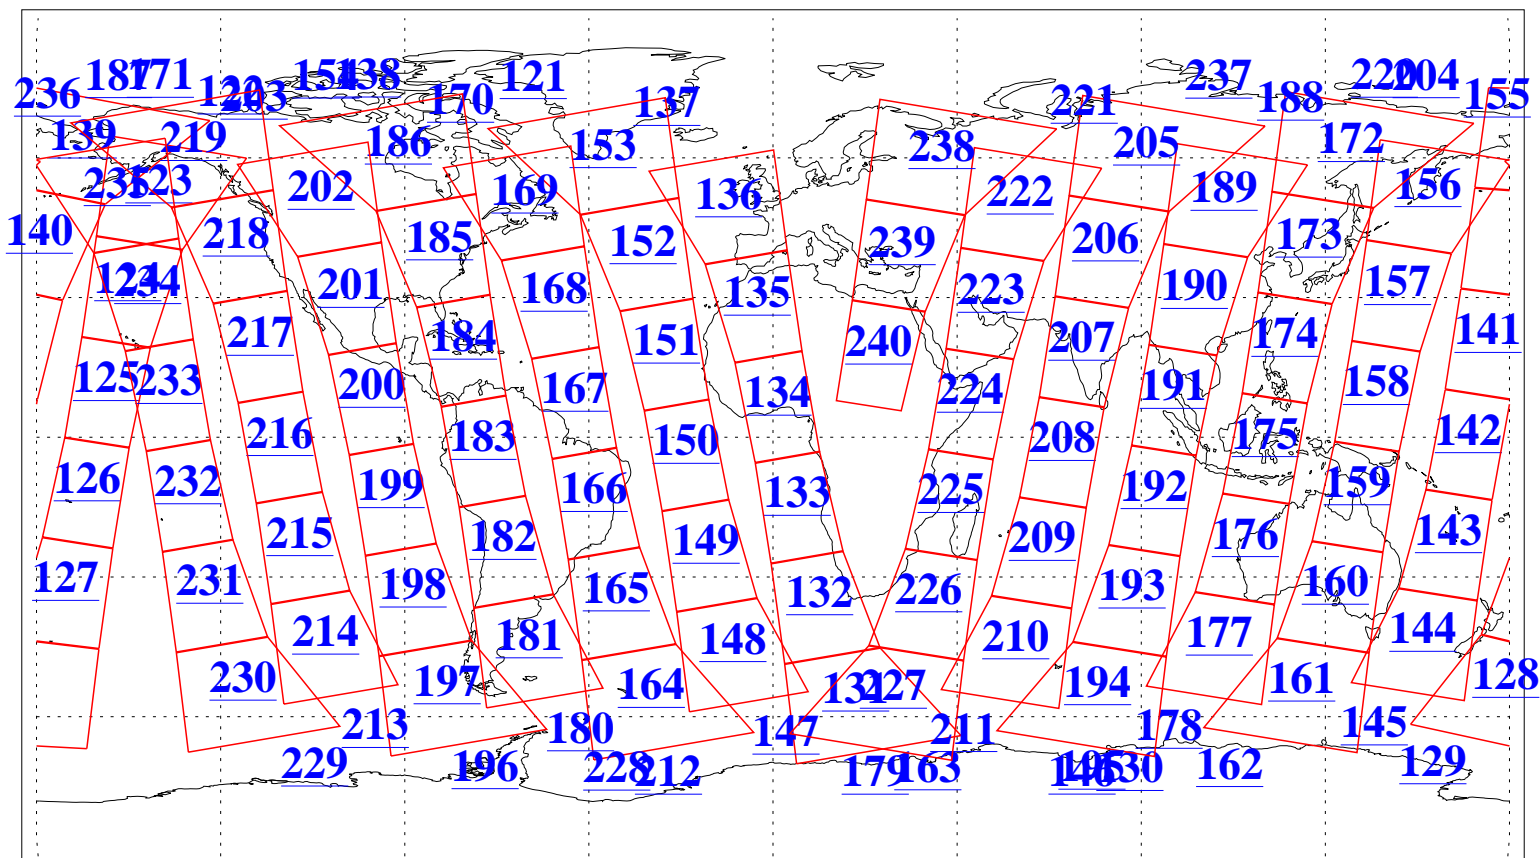

L1B Availability  
AMSU Granules: 240  
HSB Granules: 0  
AIRS Granules: 240

6 Aug 2011  
DoY 218  
Aqua Day 3381  
Granules: 1 to 120

Granules: 121 to 240

Legend: AMSU Available, HSB Available, AIRS Available

L1B Availability  
AMSU Granules: 240  
HSB Granules: 0  
AIRS Granules: 240

6 Aug 2011  
DoY 218  
Aqua Day 3381  
Ascending Granules

Descending Granules

Legend: AMSU Available, HSB Available, AIRS Available

L1B Availability  
 AMSU Granules: 240  
 HSB Granules: 0  
 AIRS Granules: 240

6 Aug 2011  
 DoY 218  
 Aqua Day 3381

Northern Hemisphere Granules

Southern Hemisphere Granules

Legend: AMSU Available, HSB Available, AIRS Available