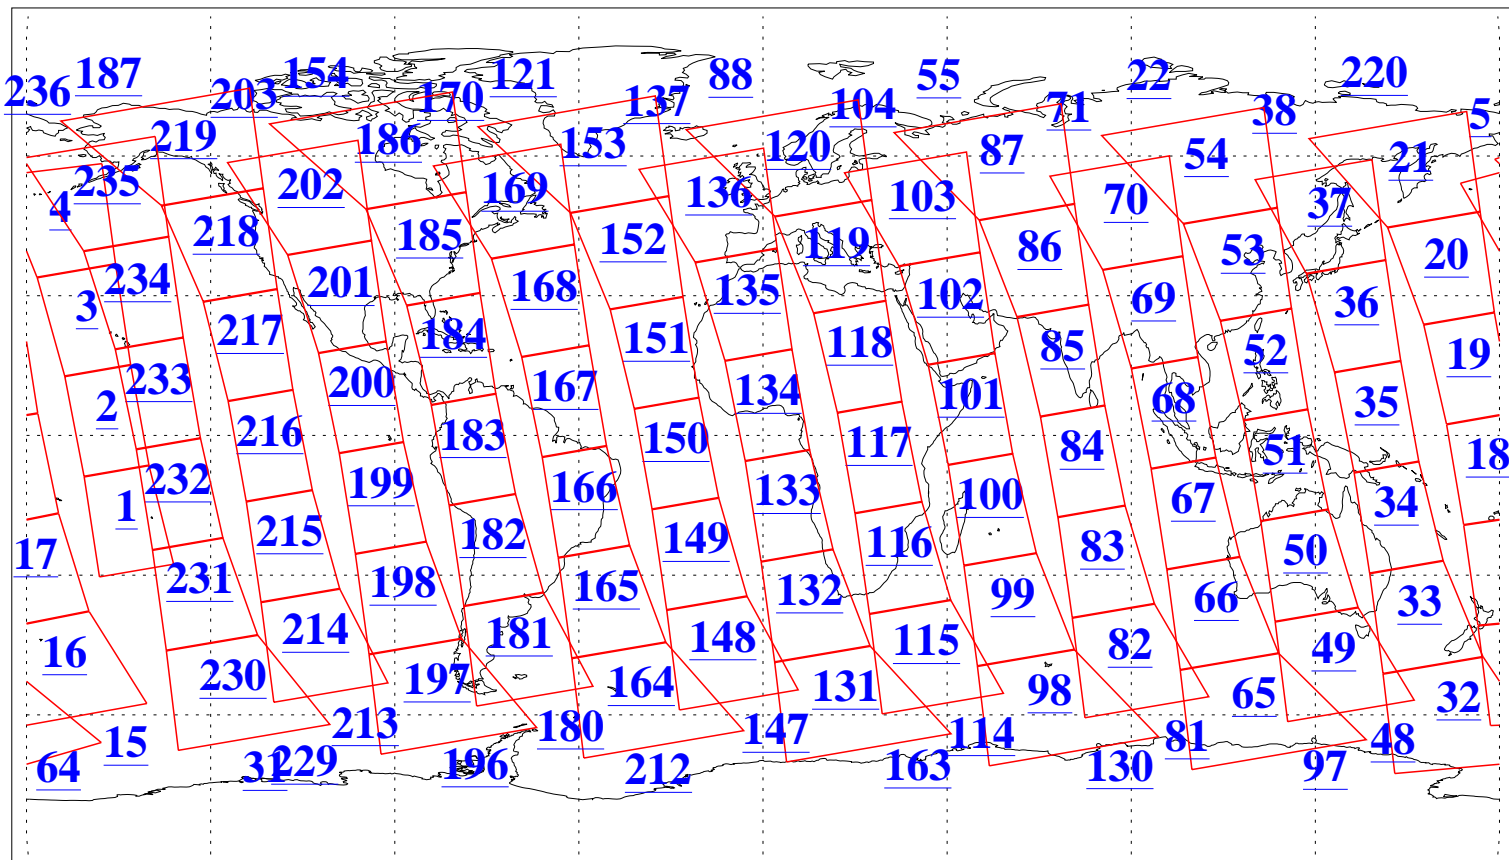

L1B Availability  
AMSU Granules: 240  
HSB Granules: 0  
AIRS Granules: 240

6 Aug 2011  
DoY 218  
Aqua Day 3381  
Granules: 1 to 120

Granules: 121 to 240

Legend: AMSU Available, HSB Available, AIRS Available

L1B Availability  
AMSU Granules: 240  
HSB Granules: 0  
AIRS Granules: 240

6 Aug 2011  
DoY 218  
Aqua Day 3381  
Ascending Granules

Descending Granules

Legend: AMSU Available, HSB Available, AIRS Available

L1B Availability  
 AMSU Granules: 240  
 HSB Granules: 0  
 AIRS Granules: 240

6 Aug 2011  
 DoY 218  
 Aqua Day 3381

Northern Hemisphere Granules

Southern Hemisphere Granules

Legend: AMSU Available, HSB Available, AIRS Available