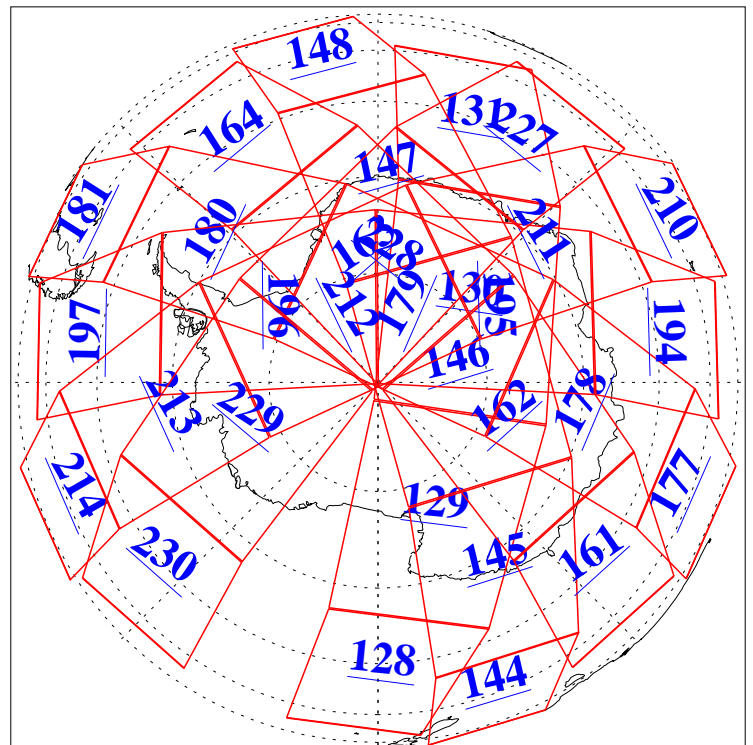

L1B Availability  
AMSU Granules: 240  
HSB Granules: 0  
AIRS Granules: 240

6 Aug 2011  
DoY 218  
Aqua Day 3381  
Granules: 1 to 120

Granules: 121 to 240

Legend: AMSU Available, HSB Available, AIRS Available

L1B Availability  
AMSU Granules: 240  
HSB Granules: 0  
AIRS Granules: 240

6 Aug 2011  
DoY 218  
Aqua Day 3381  
Ascending Granules

Descending Granules

Legend: AMSU Available, HSB Available, AIRS Available

L1B Availability  
 AMSU Granules: 240  
 HSB Granules: 0  
 AIRS Granules: 240

6 Aug 2011  
 DoY 218  
 Aqua Day 3381

Northern Hemisphere Granules

Southern Hemisphere Granules

Legend: AMSU Available, HSB Available, AIRS Available