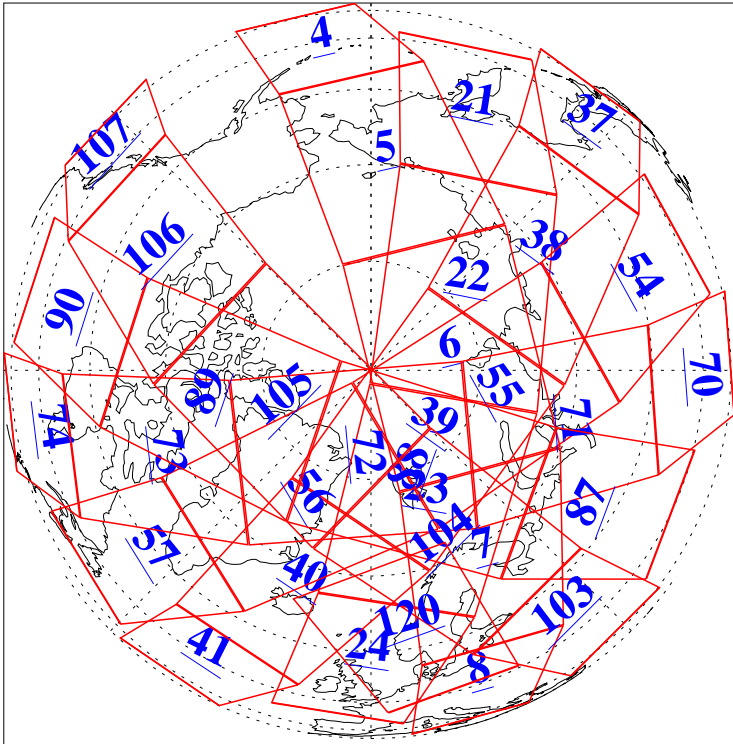

L1B Availability  
AMSU Granules: 240  
HSB Granules: 0  
AIRS Granules: 240

6 Aug 2011  
DoY 218  
Aqua Day 3381  
Granules: 1 to 120

Granules: 121 to 240

Legend: AMSU Available, HSB Available, AIRS Available

L1B Availability  
AMSU Granules: 240  
HSB Granules: 0  
AIRS Granules: 240

6 Aug 2011  
DoY 218  
Aqua Day 3381  
Ascending Granules

Descending Granules

Legend: AMSU Available, HSB Available, AIRS Available

L1B Availability  
 AMSU Granules: 240  
 HSB Granules: 0  
 AIRS Granules: 240

6 Aug 2011  
 DoY 218  
 Aqua Day 3381

Northern Hemisphere Granules

Southern Hemisphere Granules

Legend: AMSU Available, HSB Available, AIRS Available