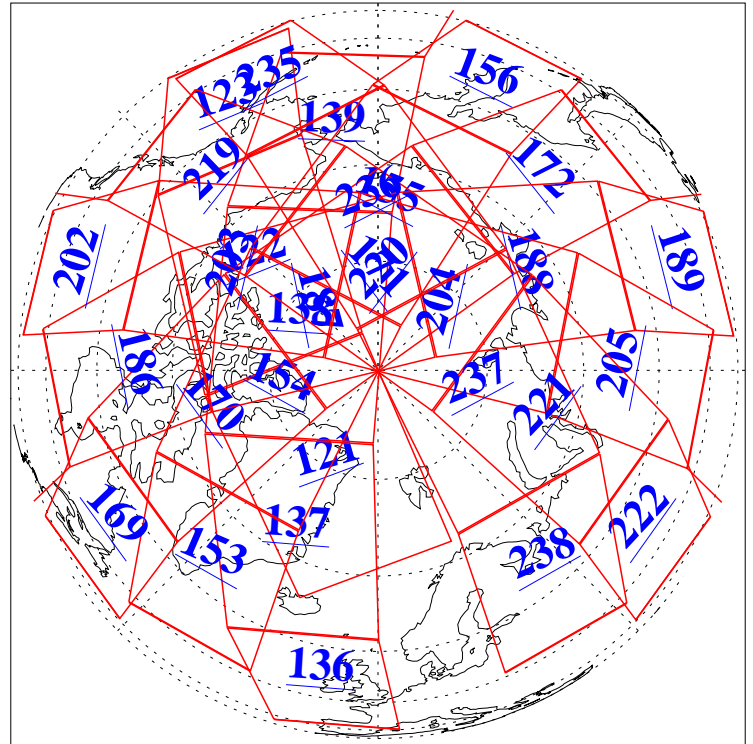

L1B Availability  
AMSU Granules: 240  
HSB Granules: 0  
AIRS Granules: 240

6 Aug 2011  
DoY 218  
Aqua Day 3381  
Ascending Granules

Descending Granules

Legend: AMSU Available, HSB Available, AIRS Available

L1B Availability  
 AMSU Granules: 240  
 HSB Granules: 0  
 AIRS Granules: 240

6 Aug 2011  
 DoY 218  
 Aqua Day 3381

Northern Hemisphere Granules

Southern Hemisphere Granules

Legend: AMSU Available, HSB Available, AIRS Available