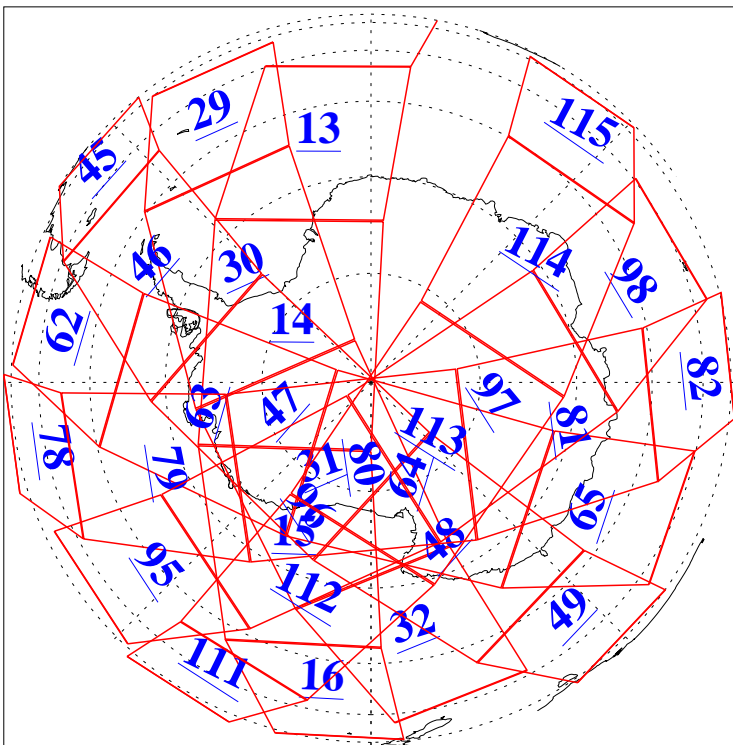

L1B Availability  
AMSU Granules: 240  
HSB Granules: 0  
AIRS Granules: 240

6 Aug 2011  
DoY 218  
Aqua Day 3381  
Granules: 1 to 120

Granules: 121 to 240

Legend: AMSU Available, HSB Available, AIRS Available

L1B Availability  
AMSU Granules: 240  
HSB Granules: 0  
AIRS Granules: 240

6 Aug 2011  
DoY 218  
Aqua Day 3381  
Ascending Granules

Descending Granules

Legend: AMSU Available, HSB Available, AIRS Available

L1B Availability  
 AMSU Granules: 240  
 HSB Granules: 0  
 AIRS Granules: 240

6 Aug 2011  
 DoY 218  
 Aqua Day 3381

Northern Hemisphere Granules

Southern Hemisphere Granules

Legend: AMSU Available, HSB Available, AIRS Available