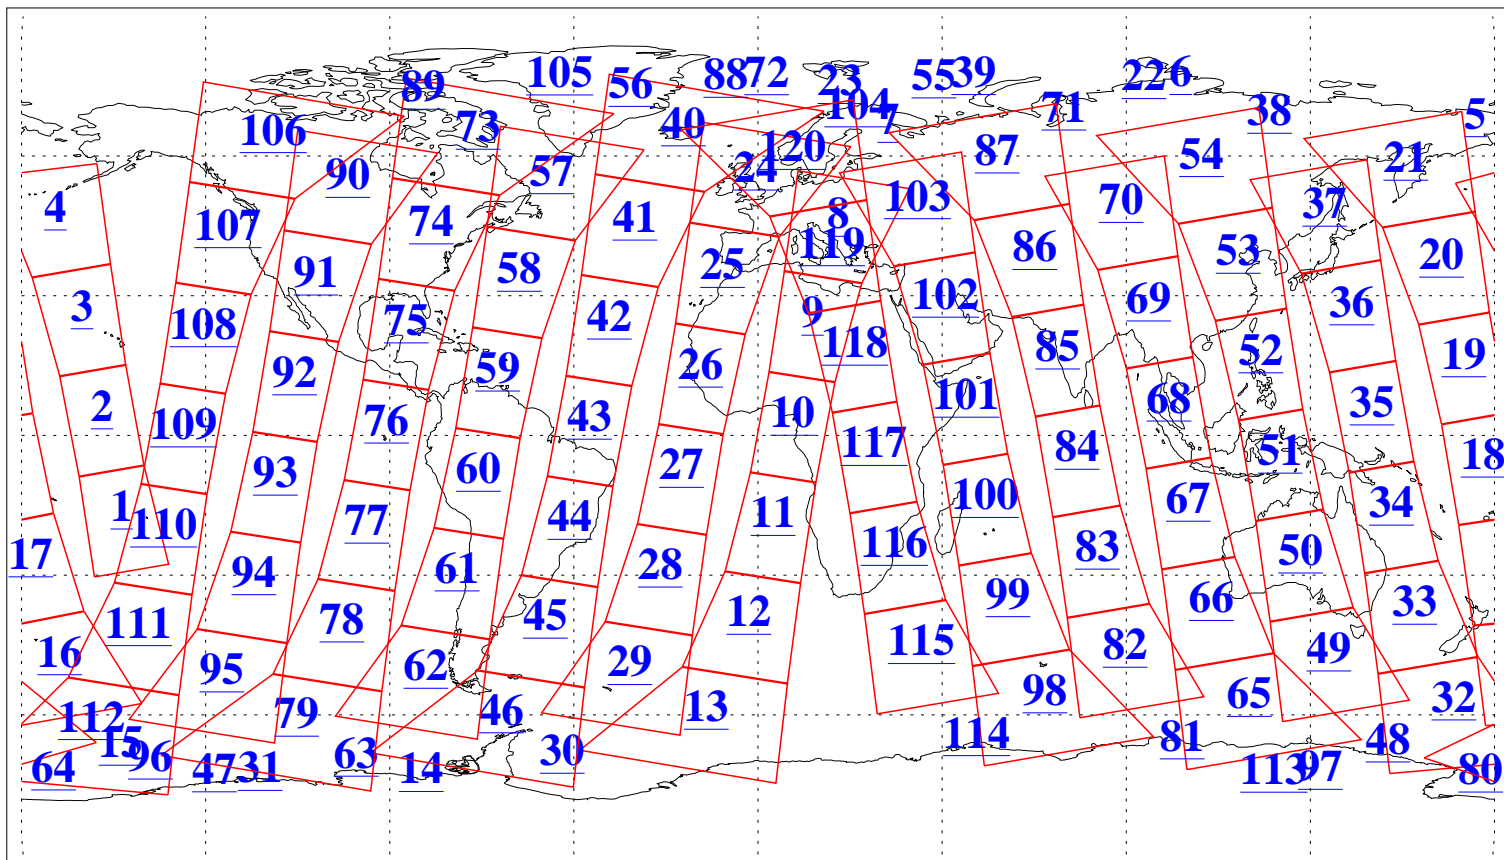

L1B Availability  
AMSU Granules: 240  
HSB Granules: 0  
AIRS Granules: 240

6 Aug 2011  
DoY 218  
Aqua Day 3381  
Granules: 1 to 120

Granules: 121 to 240

Legend: AMSU Available, HSB Available, AIRS Available

L1B Availability  
AMSU Granules: 240  
HSB Granules: 0  
AIRS Granules: 240

6 Aug 2011  
DoY 218  
Aqua Day 3381  
Ascending Granules

Descending Granules

Legend: AMSU Available, HSB Available, AIRS Available

L1B Availability  
 AMSU Granules: 240  
 HSB Granules: 0  
 AIRS Granules: 240

6 Aug 2011  
 DoY 218  
 Aqua Day 3381

Northern Hemisphere Granules

Southern Hemisphere Granules

Legend: AMSU Available, HSB Available, AIRS Available