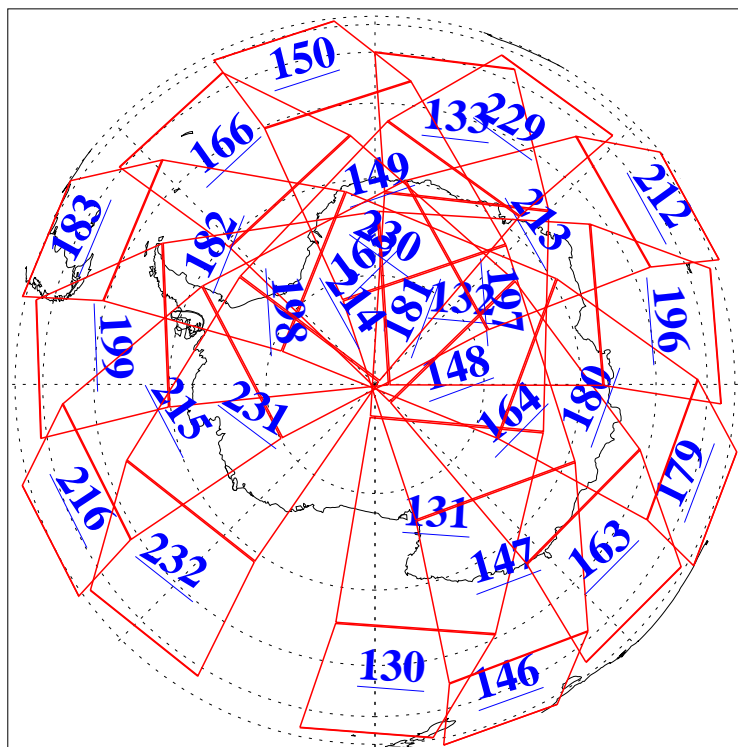

L1B Availability  
AMSU Granules: 240  
HSB Granules: 0  
AIRS Granules: 240

4 Aug 2011  
DoY 216  
Aqua Day 3379  
Ascending Granules

Descending Granules

Legend: AMSU Available, HSB Available, AIRS Available

L1B Availability  
 AMSU Granules: 240  
 HSB Granules: 0  
 AIRS Granules: 240

4 Aug 2011  
 DoY 216  
 Aqua Day 3379

Northern Hemisphere Granules

Southern Hemisphere Granules

Legend: AMSU Available, HSB Available, AIRS Available