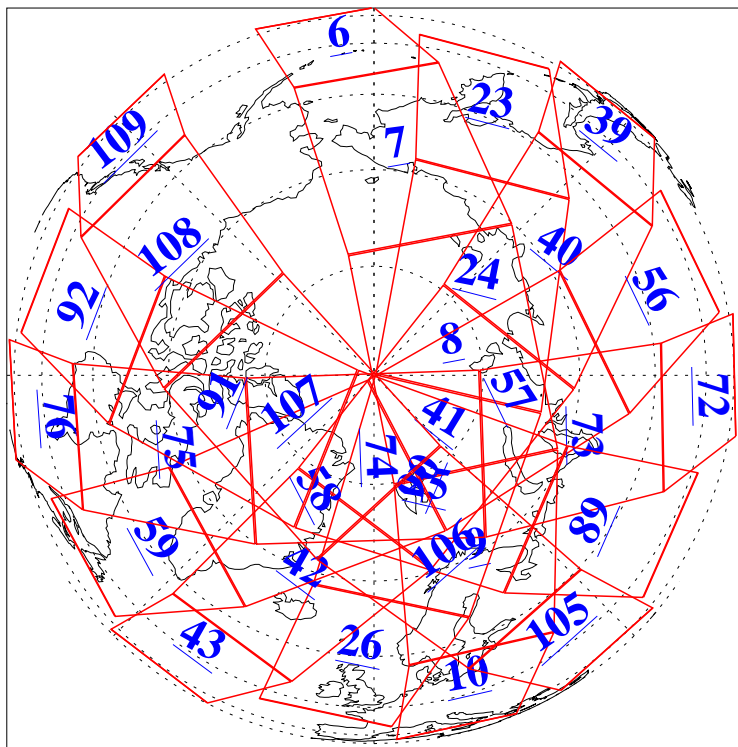

L1B Availability  
AMSU Granules: 240  
HSB Granules: 0  
AIRS Granules: 240

4 Aug 2011  
DoY 216  
Aqua Day 3379  
Granules: 1 to 120

Granules: 121 to 240

Legend: AMSU Available, HSB Available, AIRS Available

L1B Availability  
AMSU Granules: 240  
HSB Granules: 0  
AIRS Granules: 240

4 Aug 2011  
DoY 216  
Aqua Day 3379  
Ascending Granules

Descending Granules

Legend: AMSU Available, HSB Available, AIRS Available

L1B Availability  
 AMSU Granules: 240  
 HSB Granules: 0  
 AIRS Granules: 240

4 Aug 2011  
 DoY 216  
 Aqua Day 3379

Northern Hemisphere Granules

Southern Hemisphere Granules

Legend: AMSU Available, HSB Available, AIRS Available