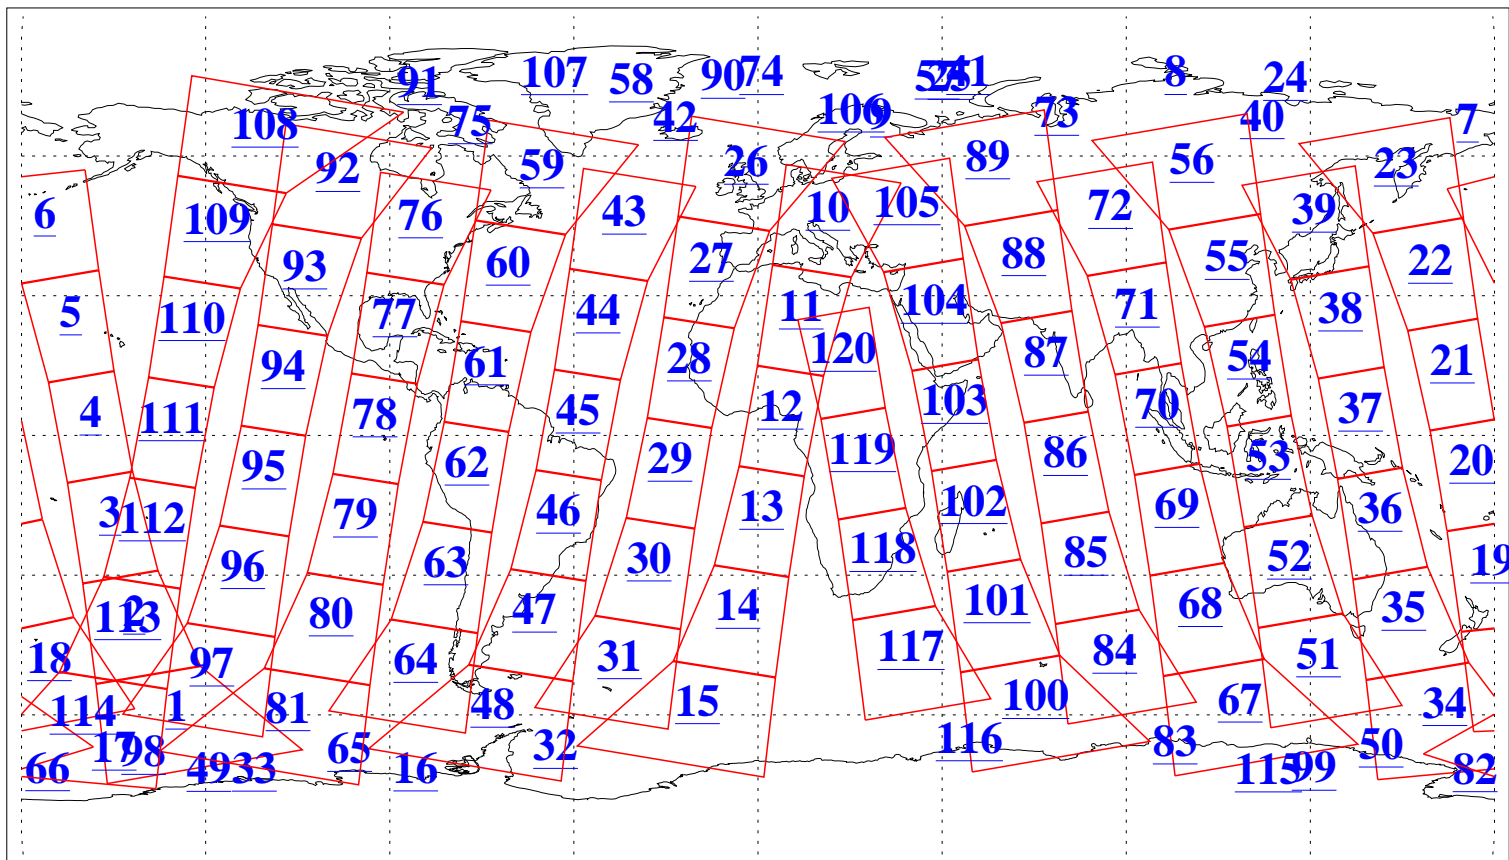

L1B Availability  
AMSU Granules: 240  
HSB Granules: 0  
AIRS Granules: 240

4 Aug 2011  
DoY 216  
Aqua Day 3379  
Granules: 1 to 120

Granules: 121 to 240

Legend: AMSU Available, HSB Available, AIRS Available

L1B Availability  
AMSU Granules: 240  
HSB Granules: 0  
AIRS Granules: 240

4 Aug 2011  
DoY 216  
Aqua Day 3379  
Ascending Granules

Descending Granules

Legend: AMSU Available, HSB Available, AIRS Available

L1B Availability  
 AMSU Granules: 240  
 HSB Granules: 0  
 AIRS Granules: 240

4 Aug 2011  
 DoY 216  
 Aqua Day 3379

Northern Hemisphere Granules

Southern Hemisphere Granules

Legend: AMSU Available, HSB Available, AIRS Available