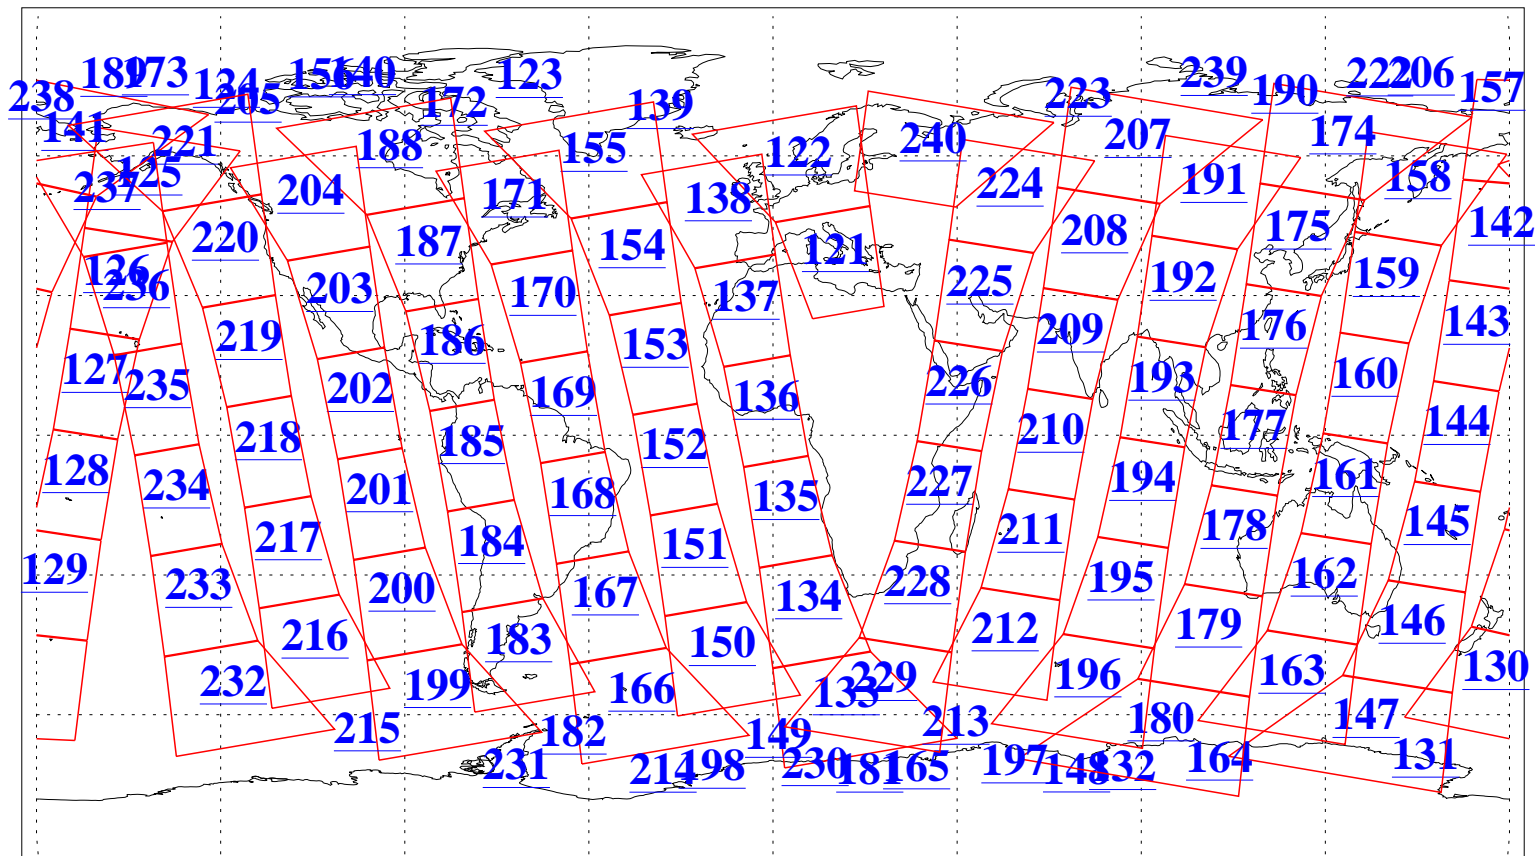

L1B Availability  
AMSU Granules: 240  
HSB Granules: 0  
AIRS Granules: 240

4 Aug 2011  
DoY 216  
Aqua Day 3379  
Granules: 1 to 120

Granules: 121 to 240

Legend: AMSU Available, HSB Available, AIRS Available

L1B Availability  
AMSU Granules: 240  
HSB Granules: 0  
AIRS Granules: 240

4 Aug 2011  
DoY 216  
Aqua Day 3379  
Ascending Granules

Descending Granules

Legend: AMSU Available, HSB Available, AIRS Available

L1B Availability  
 AMSU Granules: 240  
 HSB Granules: 0  
 AIRS Granules: 240

4 Aug 2011  
 DoY 216  
 Aqua Day 3379

Northern Hemisphere Granules

Southern Hemisphere Granules

Legend: AMSU Available, HSB Available, AIRS Available