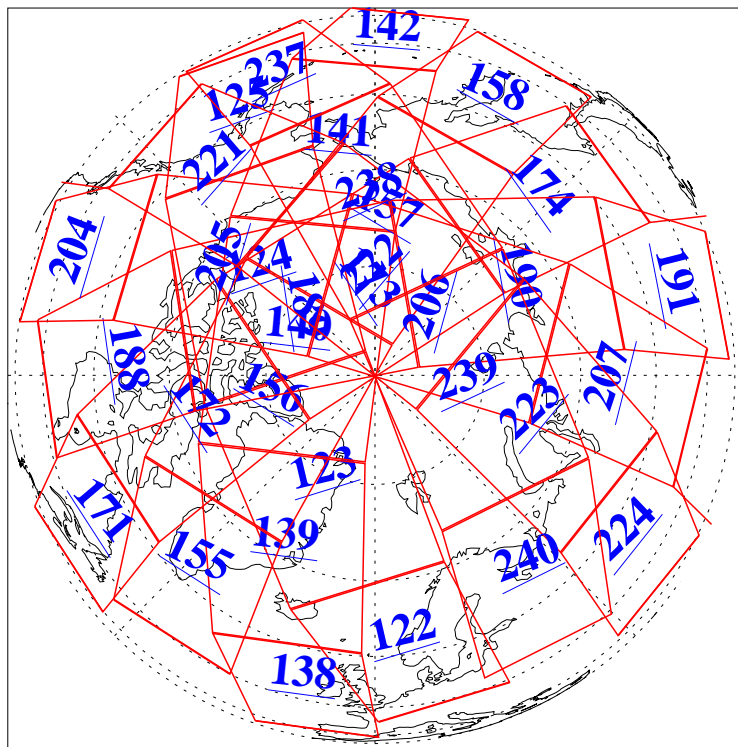

L1B Availability  
AMSU Granules: 240  
HSB Granules: 0  
AIRS Granules: 240

4 Aug 2011  
DoY 216  
Aqua Day 3379  
Granules: 1 to 120

Granules: 121 to 240

Legend: AMSU Available, HSB Available, AIRS Available

L1B Availability  
AMSU Granules: 240  
HSB Granules: 0  
AIRS Granules: 240

4 Aug 2011  
DoY 216  
Aqua Day 3379  
Ascending Granules

Descending Granules

Legend: AMSU Available, HSB Available, AIRS Available

L1B Availability  
 AMSU Granules: 240  
 HSB Granules: 0  
 AIRS Granules: 240

4 Aug 2011  
 DoY 216  
 Aqua Day 3379

Northern Hemisphere Granules

Southern Hemisphere Granules

Legend: AMSU Available, HSB Available, AIRS Available