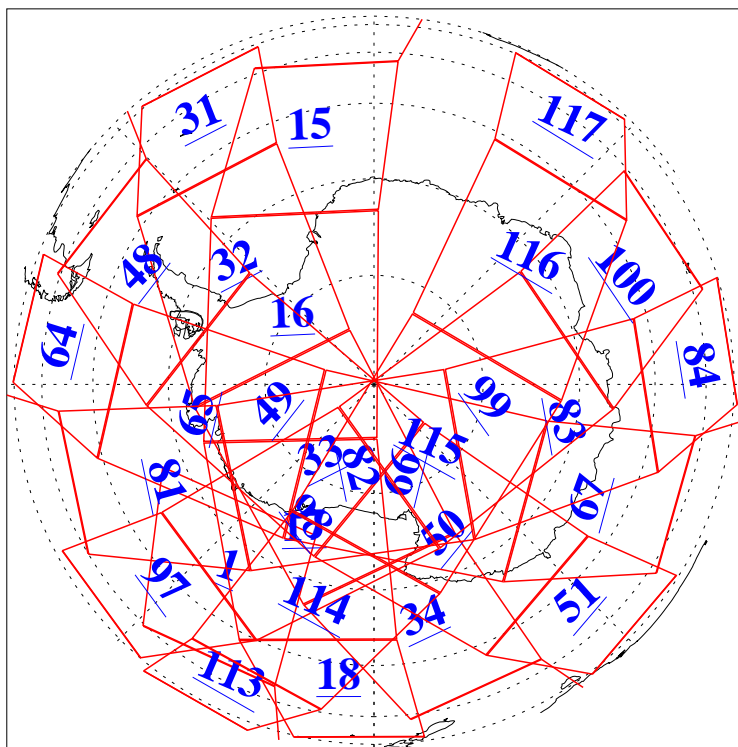

L1B Availability  
AMSU Granules: 240  
HSB Granules: 0  
AIRS Granules: 240

4 Aug 2011  
DoY 216  
Aqua Day 3379  
Granules: 1 to 120

Granules: 121 to 240

Legend: AMSU Available, HSB Available, AIRS Available

L1B Availability  
AMSU Granules: 240  
HSB Granules: 0  
AIRS Granules: 240

4 Aug 2011  
DoY 216  
Aqua Day 3379  
Ascending Granules

Descending Granules

Legend: AMSU Available, HSB Available, AIRS Available

L1B Availability  
 AMSU Granules: 240  
 HSB Granules: 0  
 AIRS Granules: 240

4 Aug 2011  
 DoY 216  
 Aqua Day 3379

Northern Hemisphere Granules

Southern Hemisphere Granules

Legend: AMSU Available, HSB Available, AIRS Available