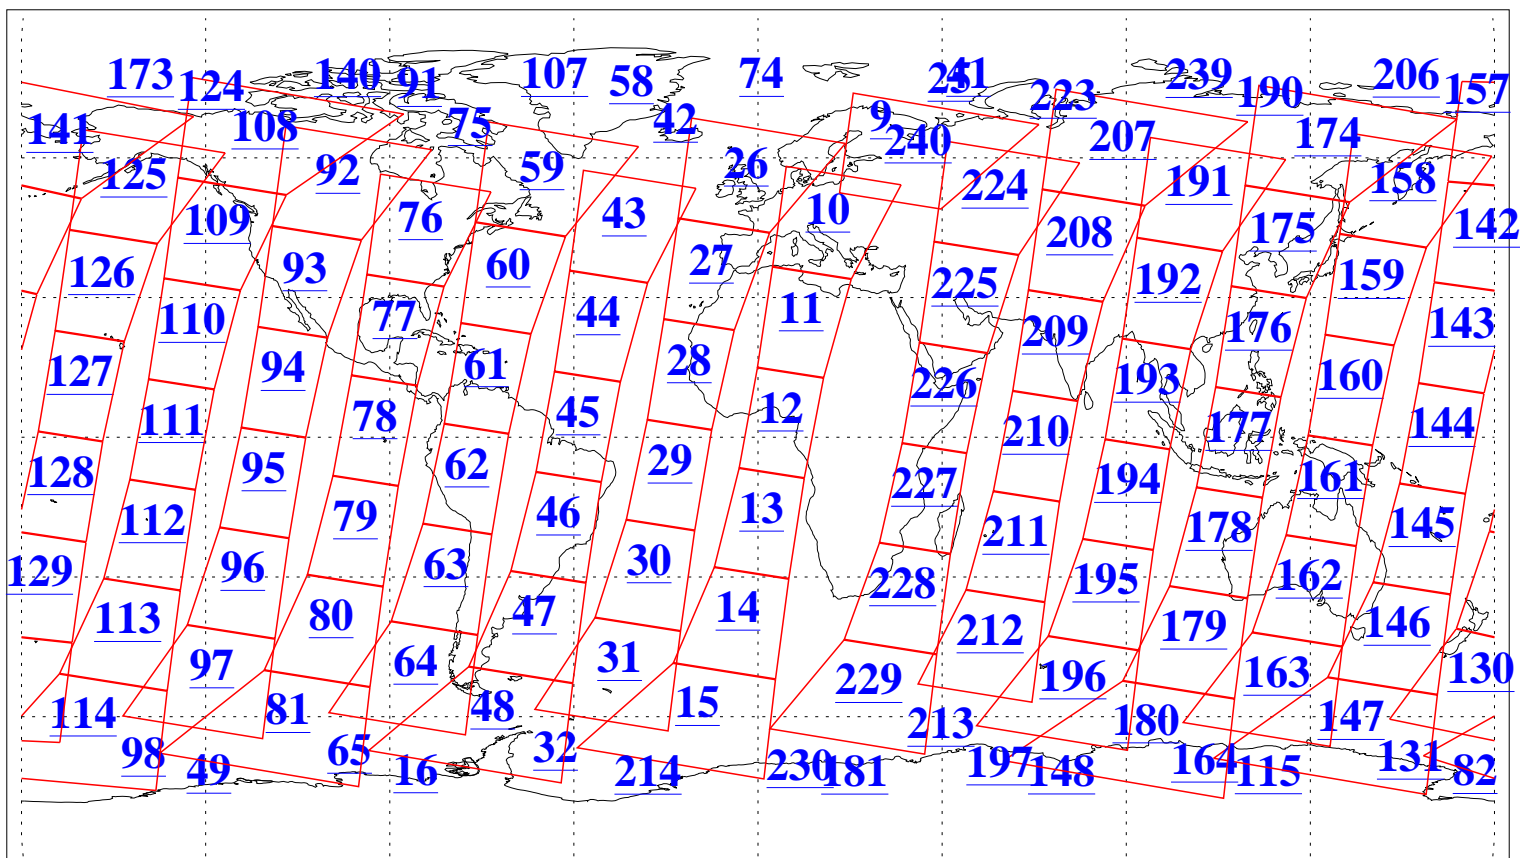

L1B Availability  
AMSU Granules: 240  
HSB Granules: 0  
AIRS Granules: 240

4 Aug 2011  
DoY 216  
Aqua Day 3379  
Granules: 1 to 120

Granules: 121 to 240

Legend: AMSU Available, HSB Available, AIRS Available

L1B Availability  
AMSU Granules: 240  
HSB Granules: 0  
AIRS Granules: 240

4 Aug 2011  
DoY 216  
Aqua Day 3379  
Ascending Granules

Descending Granules

Legend: AMSU Available, HSB Available, AIRS Available

L1B Availability  
 AMSU Granules: 240  
 HSB Granules: 0  
 AIRS Granules: 240

4 Aug 2011  
 DoY 216  
 Aqua Day 3379

Northern Hemisphere Granules

Southern Hemisphere Granules

Legend: AMSU Available, HSB Available, AIRS Available