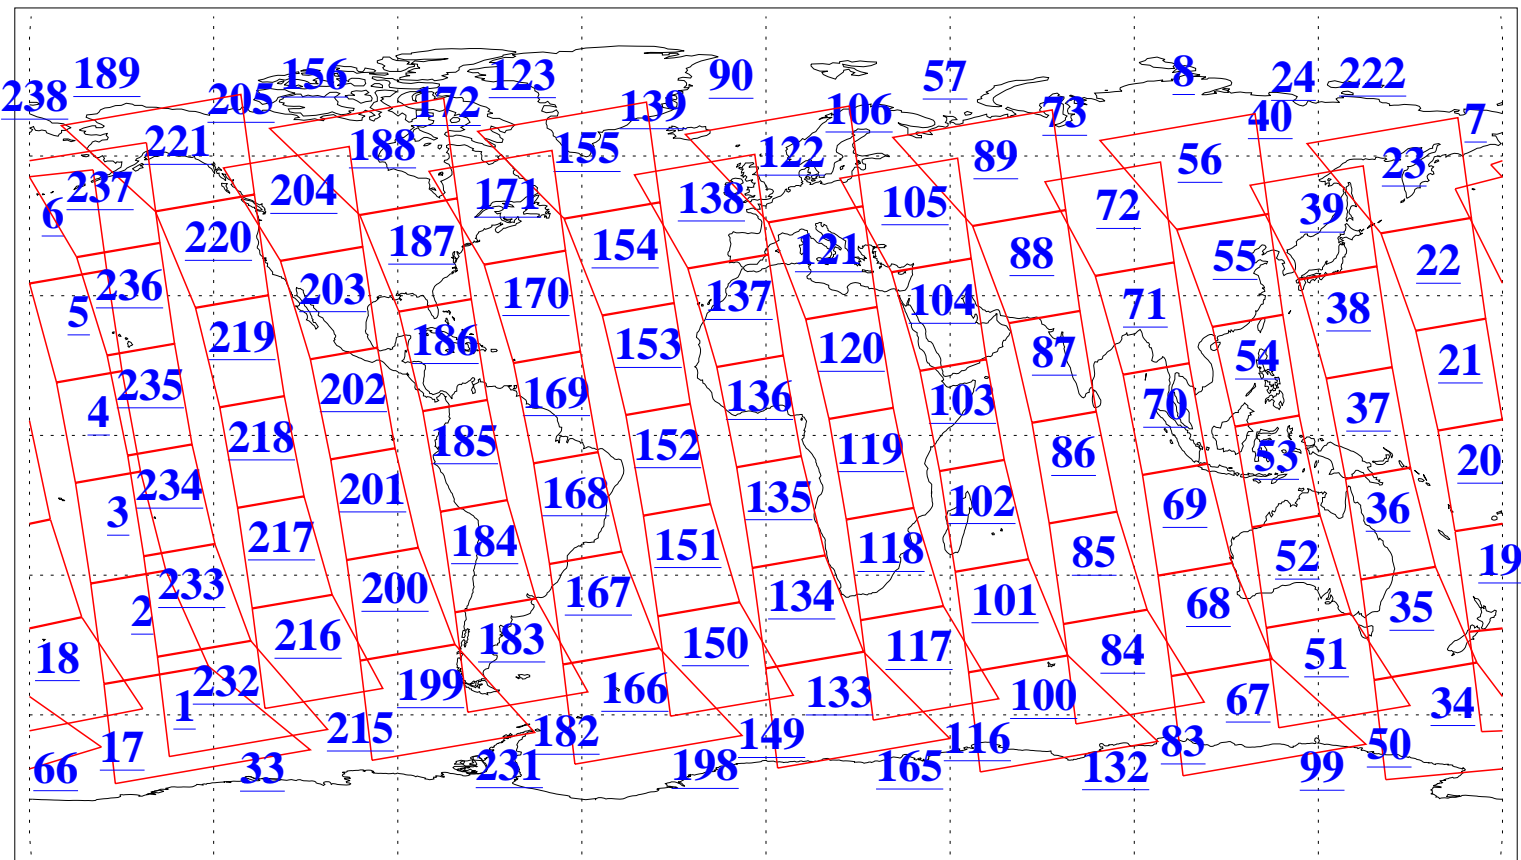

L1B Availability  
AMSU Granules: 240  
HSB Granules: 0  
AIRS Granules: 240

4 Aug 2011  
DoY 216  
Aqua Day 3379  
Granules: 1 to 120

Granules: 121 to 240

Legend: AMSU Available, HSB Available, AIRS Available

L1B Availability  
AMSU Granules: 240  
HSB Granules: 0  
AIRS Granules: 240

4 Aug 2011  
DoY 216  
Aqua Day 3379  
Ascending Granules

Descending Granules

Legend: AMSU Available, HSB Available, AIRS Available

L1B Availability  
 AMSU Granules: 240  
 HSB Granules: 0  
 AIRS Granules: 240

4 Aug 2011  
 DoY 216  
 Aqua Day 3379

Northern Hemisphere Granules

Southern Hemisphere Granules

Legend: AMSU Available, HSB Available, AIRS Available