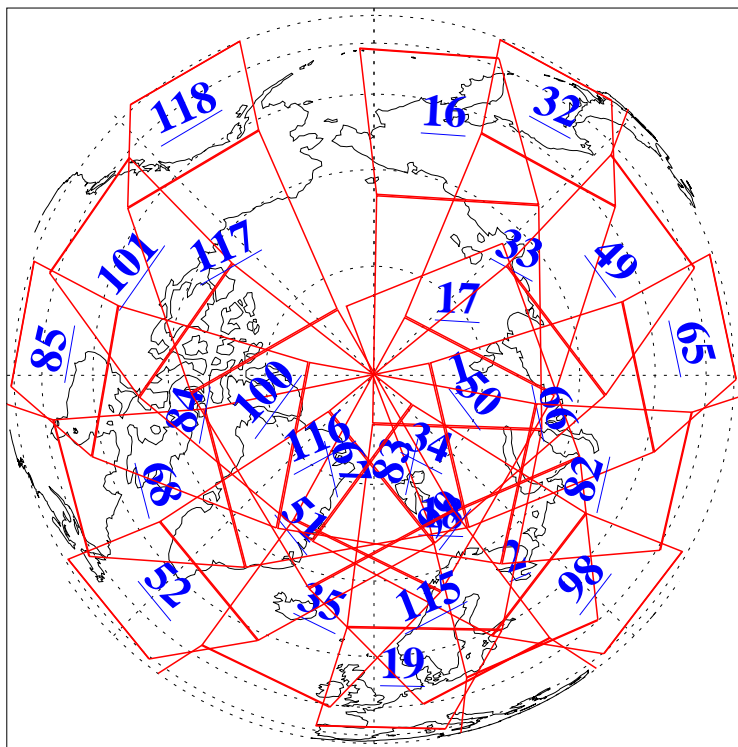

L1B Availability
AMSU Granules: 240
HSB Granules: 0
AIRS Granules: 240

3 Aug 2011
DoY 215
Aqua Day 3378
Granules: 1 to 120

Granules: 121 to 240

Legend: AMSU Available, HSB Available, AIRS Available

L1B Availability
AMSU Granules: 240
HSB Granules: 0
AIRS Granules: 240

3 Aug 2011
DoY 215
Aqua Day 3378

Ascending Granules

Descending Granules

Legend: AMSU Available, HSB Available, AIRS Available

L1B Availability
 AMSU Granules: 240
 HSB Granules: 0
 AIRS Granules: 240

3 Aug 2011
 DoY 215
 Aqua Day 3378

Northern Hemisphere Granules

Southern Hemisphere Granules

Legend: AMSU Available, HSB Available, AIRS Available