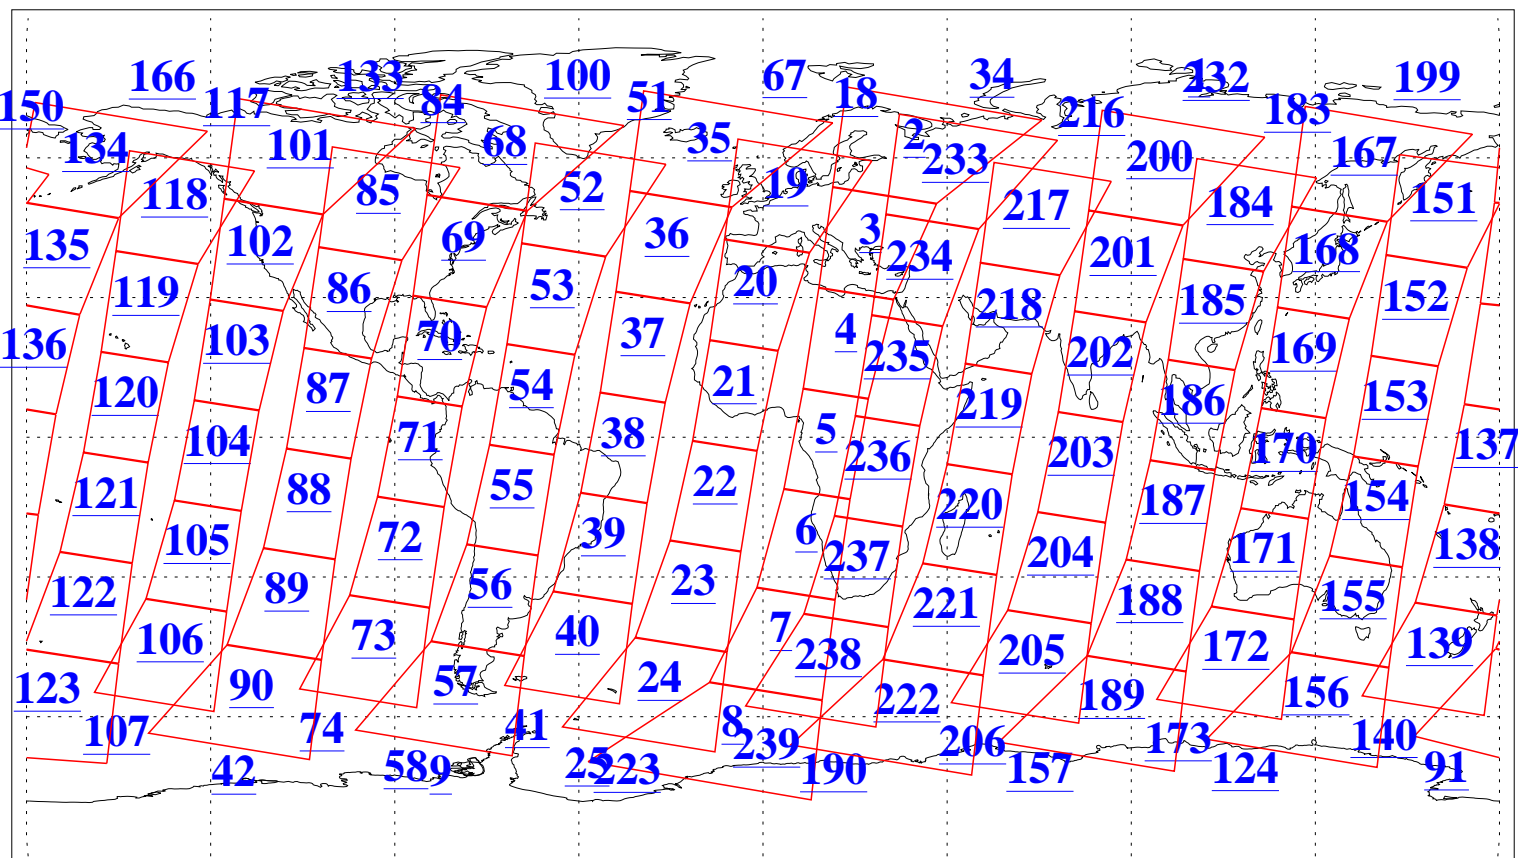

L1B Availability
AMSU Granules: 240
HSB Granules: 0
AIRS Granules: 240

3 Aug 2011
DoY 215
Aqua Day 3378
Granules: 1 to 120

Granules: 121 to 240

Legend: AMSU Available, HSB Available, AIRS Available

L1B Availability
AMSU Granules: 240
HSB Granules: 0
AIRS Granules: 240

3 Aug 2011
DoY 215
Aqua Day 3378

Ascending Granules

Descending Granules

Legend: AMSU Available, HSB Available, AIRS Available

L1B Availability
 AMSU Granules: 240
 HSB Granules: 0
 AIRS Granules: 240

3 Aug 2011
 DoY 215
 Aqua Day 3378

Northern Hemisphere Granules

Southern Hemisphere Granules

Legend: AMSU Available, HSB Available, AIRS Available