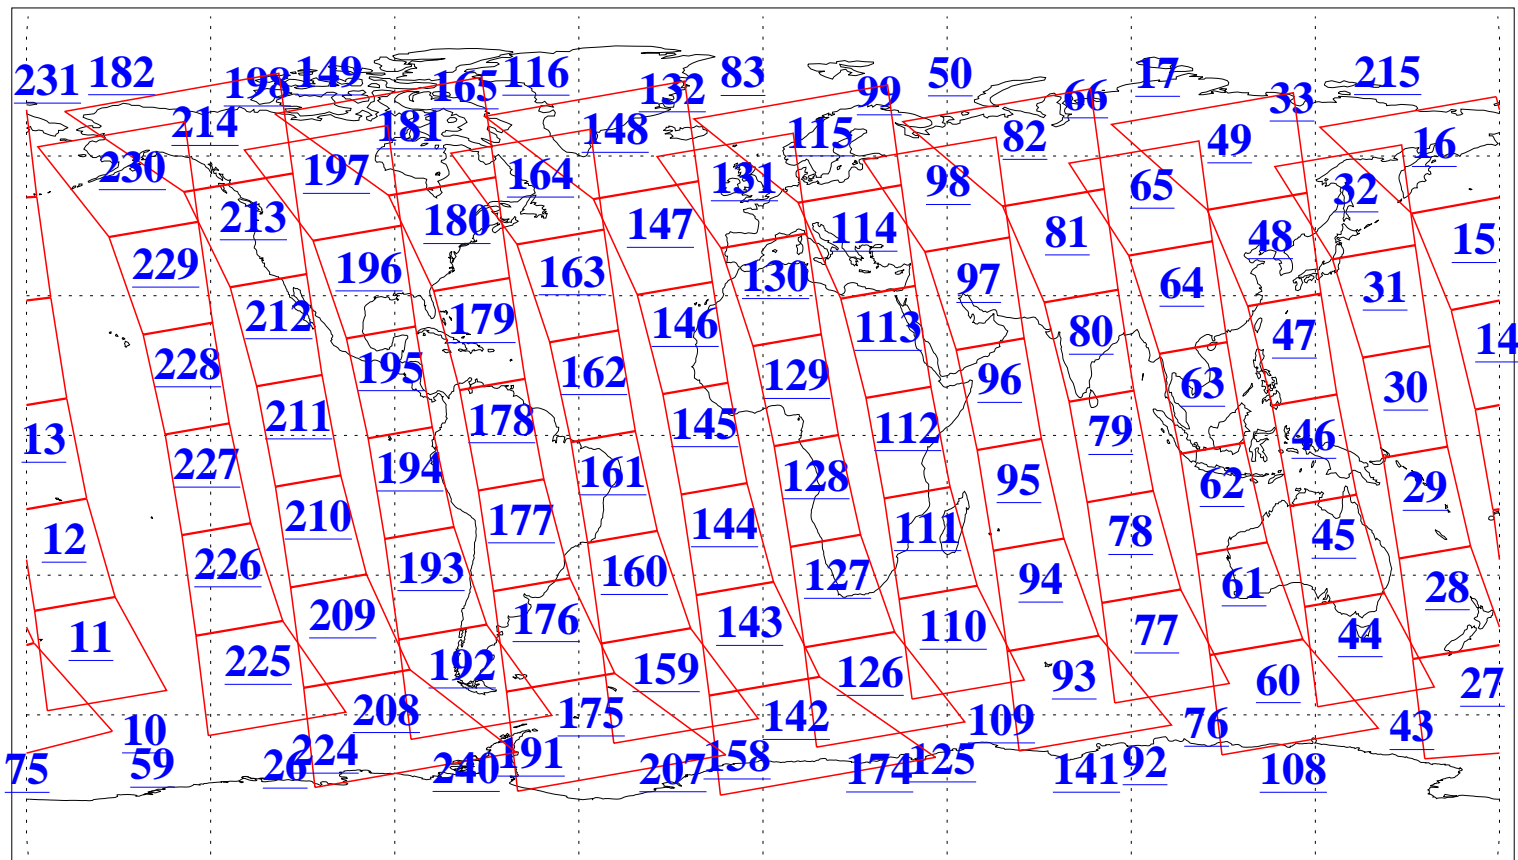

L1B Availability
AMSU Granules: 240
HSB Granules: 0
AIRS Granules: 240

3 Aug 2011
DoY 215
Aqua Day 3378
Granules: 1 to 120

Granules: 121 to 240

Legend: AMSU Available, HSB Available, AIRS Available

L1B Availability
AMSU Granules: 240
HSB Granules: 0
AIRS Granules: 240

3 Aug 2011
DoY 215
Aqua Day 3378

Ascending Granules

Descending Granules

Legend: AMSU Available, HSB Available, AIRS Available

L1B Availability
 AMSU Granules: 240
 HSB Granules: 0
 AIRS Granules: 240

3 Aug 2011
 DoY 215
 Aqua Day 3378

Northern Hemisphere Granules

Southern Hemisphere Granules

Legend: AMSU Available, HSB Available, AIRS Available