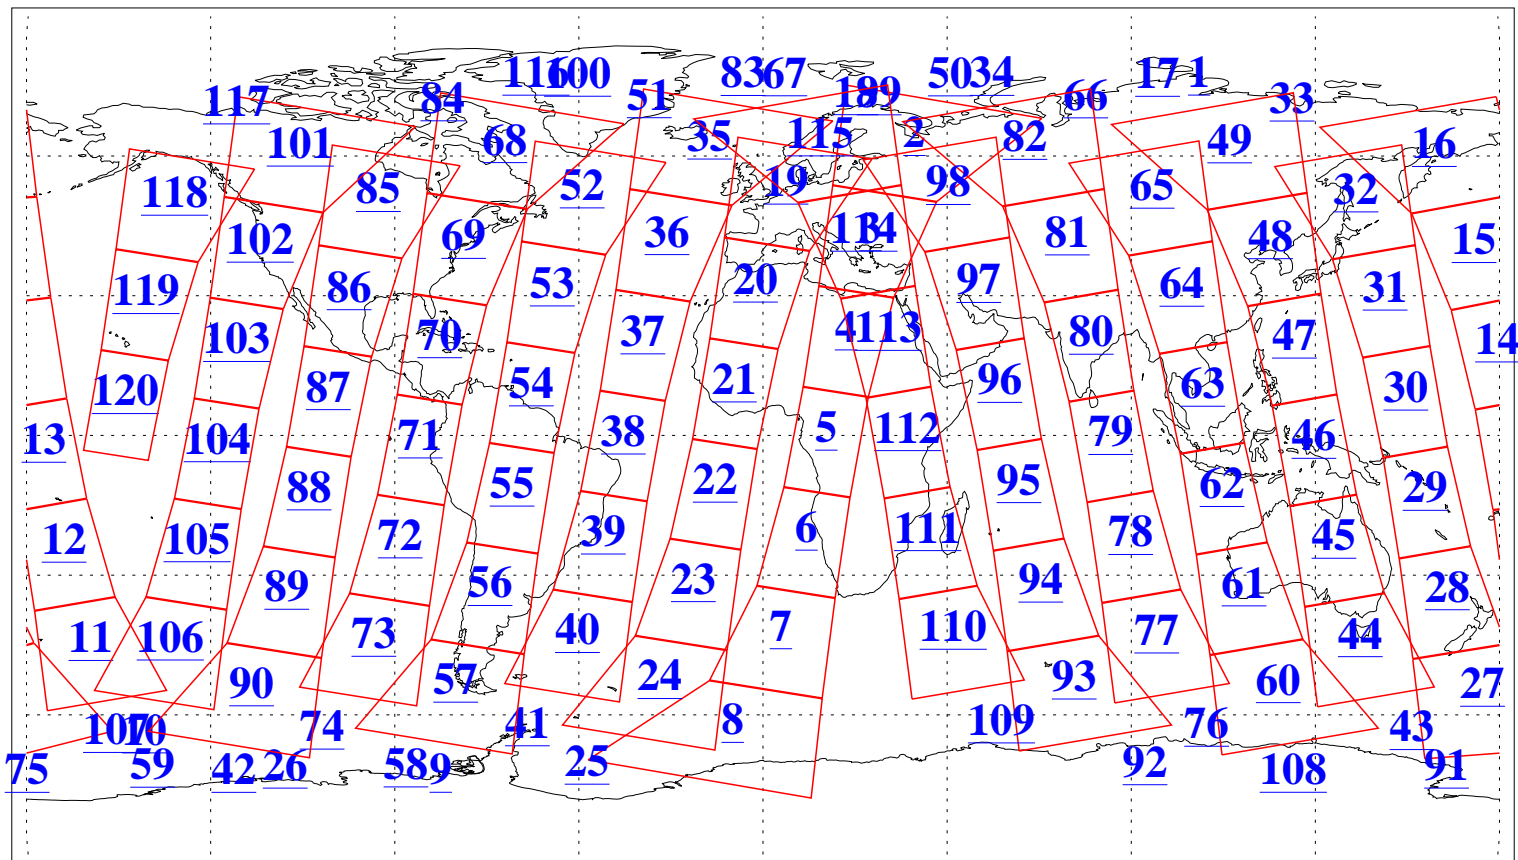

L1B Availability
AMSU Granules: 240
HSB Granules: 0
AIRS Granules: 240

3 Aug 2011
DoY 215
Aqua Day 3378
Granules: 1 to 120

Granules: 121 to 240

Legend: AMSU Available, HSB Available, AIRS Available

L1B Availability
AMSU Granules: 240
HSB Granules: 0
AIRS Granules: 240

3 Aug 2011
DoY 215
Aqua Day 3378

Ascending Granules

Descending Granules

Legend: AMSU Available, HSB Available, AIRS Available

L1B Availability
 AMSU Granules: 240
 HSB Granules: 0
 AIRS Granules: 240

3 Aug 2011
 DoY 215
 Aqua Day 3378

Northern Hemisphere Granules

Southern Hemisphere Granules

Legend: AMSU Available, HSB Available, AIRS Available