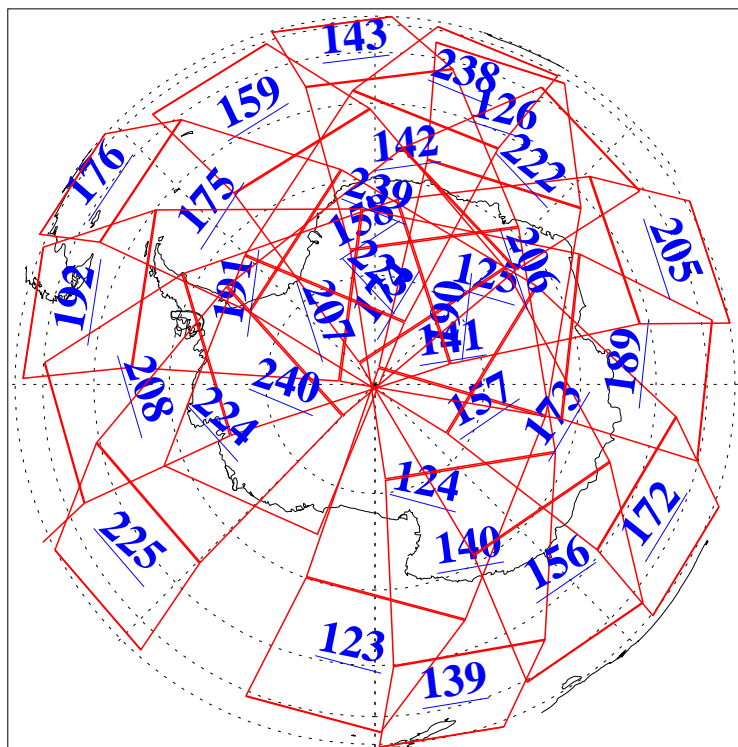

L1B Availability
AMSU Granules: 240
HSB Granules: 0
AIRS Granules: 240

3 Aug 2011
DoY 215
Aqua Day 3378
Granules: 1 to 120

Granules: 121 to 240

Legend: AMSU Available, HSB Available, AIRS Available

L1B Availability
AMSU Granules: 240
HSB Granules: 0
AIRS Granules: 240

3 Aug 2011
DoY 215
Aqua Day 3378

Ascending Granules

Descending Granules

Legend: AMSU Available, HSB Available, AIRS Available

L1B Availability
 AMSU Granules: 240
 HSB Granules: 0
 AIRS Granules: 240

3 Aug 2011
 DoY 215
 Aqua Day 3378

Northern Hemisphere Granules

Southern Hemisphere Granules

Legend: AMSU Available, HSB Available, AIRS Available