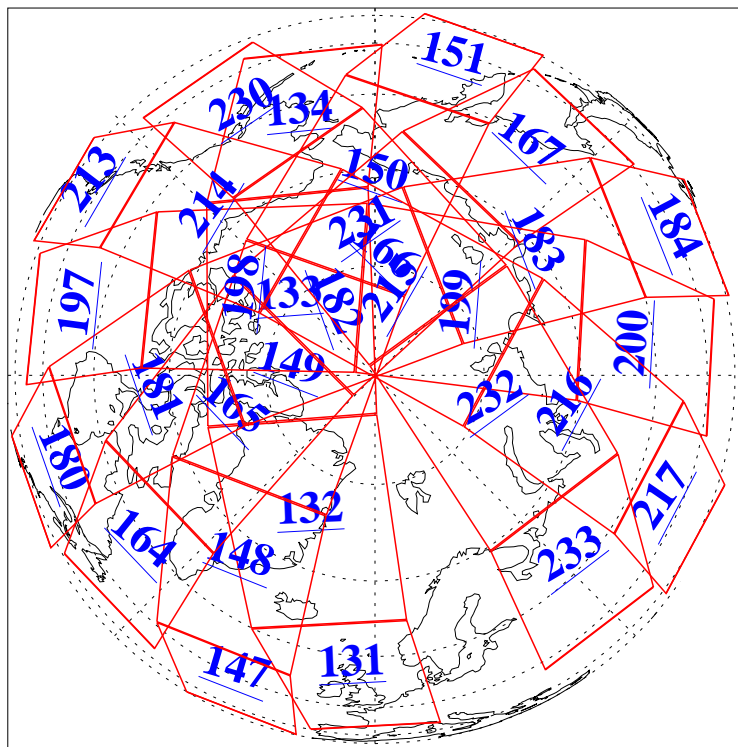

3 Aug 2011
DoY 215
Aqua Day 3378

Ascending Granules

Descending Granules

Legend: AMSU Available, HSB Available, AIRS Available

L1B Availability
 AMSU Granules: 240
 HSB Granules: 0
 AIRS Granules: 240

3 Aug 2011
 DoY 215
 Aqua Day 3378

Northern Hemisphere Granules

Southern Hemisphere Granules

Legend: AMSU Available, HSB Available, AIRS Available