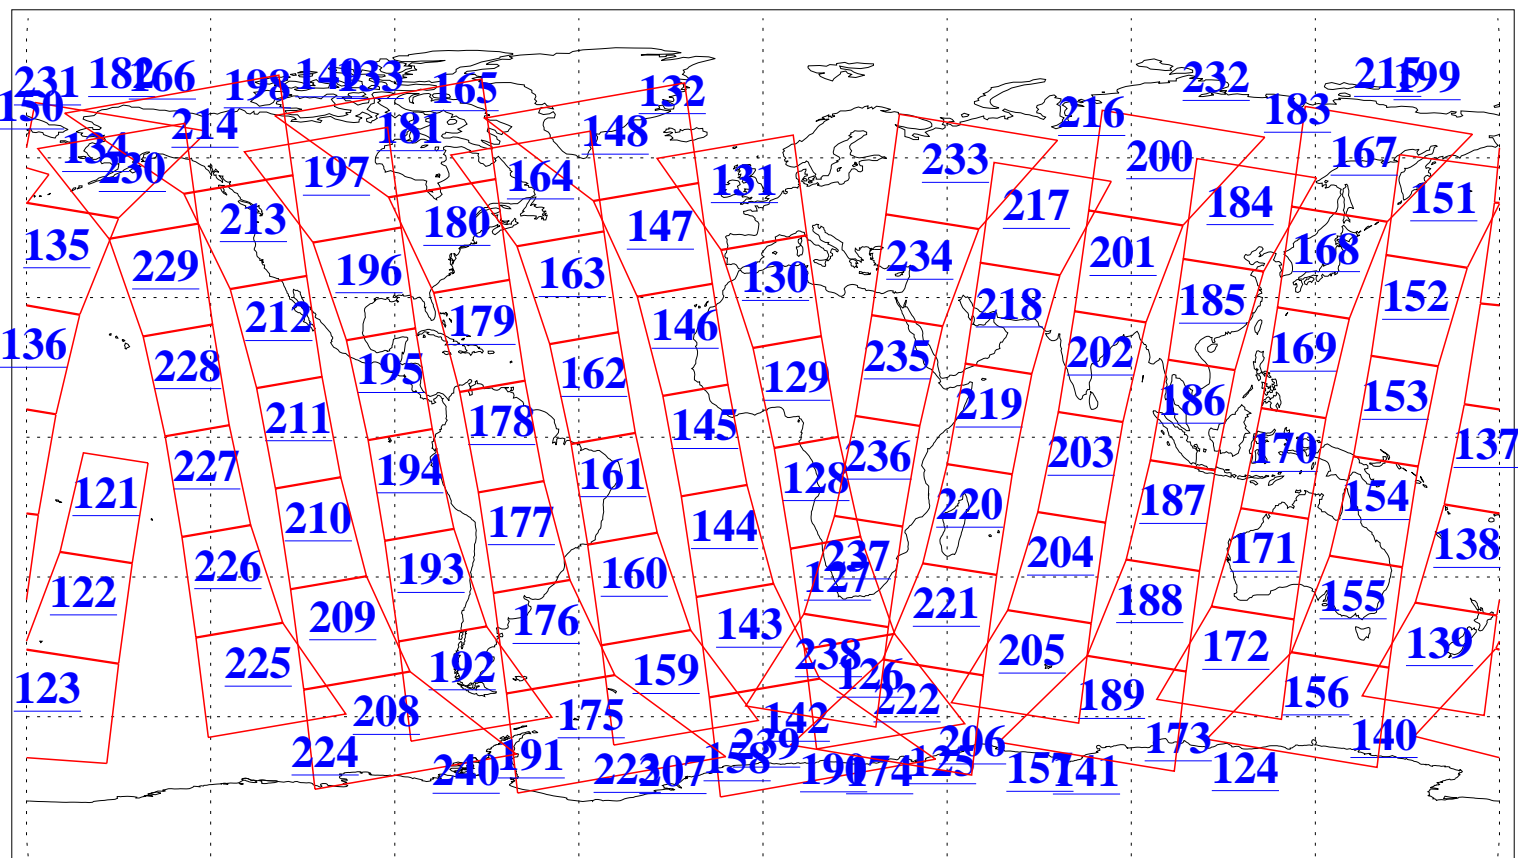

L1B Availability
AMSU Granules: 240
HSB Granules: 0
AIRS Granules: 240

3 Aug 2011
DoY 215
Aqua Day 3378
Granules: 1 to 120

Granules: 121 to 240

Legend: AMSU Available, HSB Available, AIRS Available

L1B Availability
AMSU Granules: 240
HSB Granules: 0
AIRS Granules: 240

3 Aug 2011
DoY 215
Aqua Day 3378

Ascending Granules

Descending Granules

Legend: AMSU Available, HSB Available, AIRS Available

L1B Availability
 AMSU Granules: 240
 HSB Granules: 0
 AIRS Granules: 240

3 Aug 2011
 DoY 215
 Aqua Day 3378

Northern Hemisphere Granules

Southern Hemisphere Granules

Legend: AMSU Available, HSB Available, AIRS Available