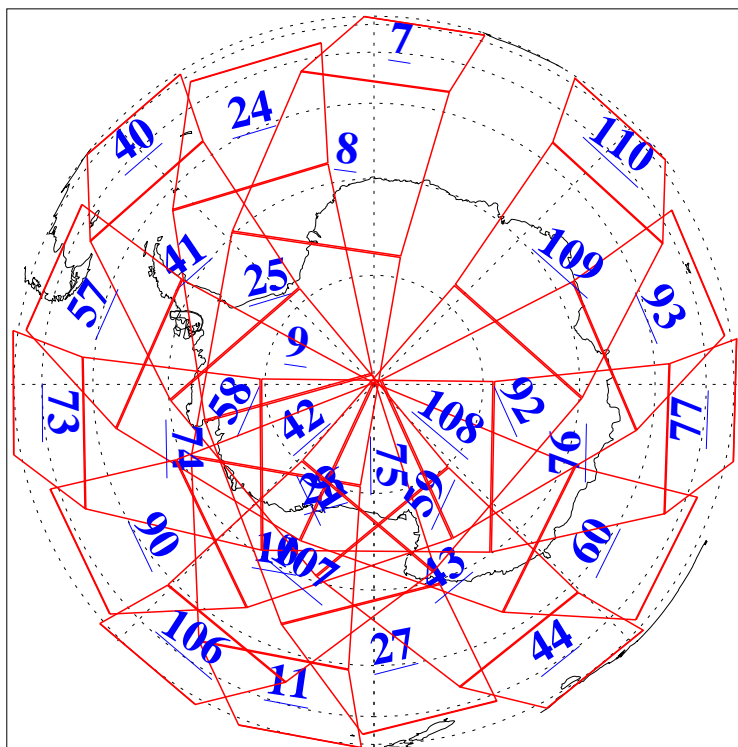

3 Aug 2011
DoY 215
Aqua Day 3378

Ascending Granules

Descending Granules

Legend: AMSU Available, HSB Available, AIRS Available

L1B Availability
 AMSU Granules: 240
 HSB Granules: 0
 AIRS Granules: 240

3 Aug 2011
 DoY 215
 Aqua Day 3378

Northern Hemisphere Granules

Southern Hemisphere Granules

Legend: AMSU Available, HSB Available, AIRS Available