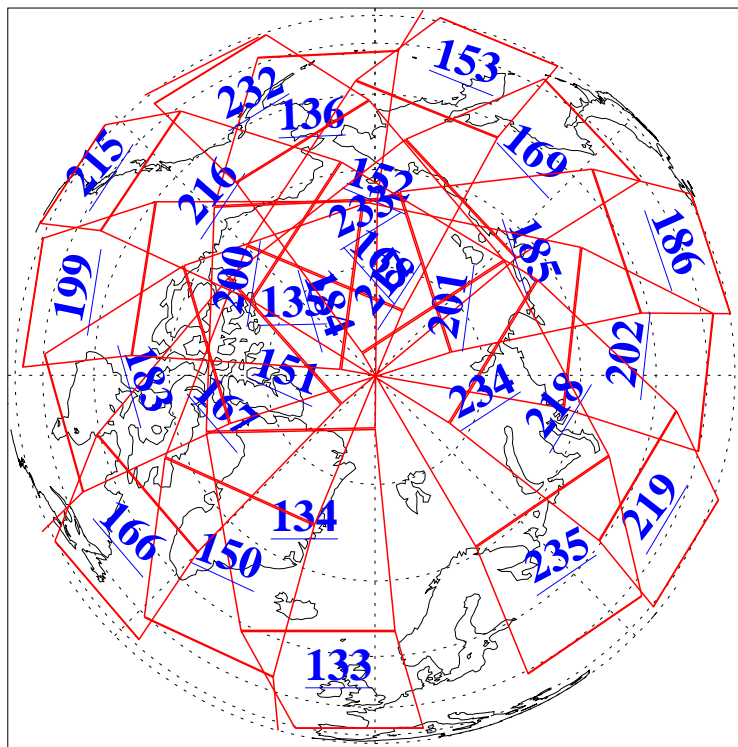

L1B Availability  
 AMSU Granules: 240  
 HSB Granules: 0  
 AIRS Granules: 240

1 Aug 2011  
 DoY 213  
 Aqua Day 3376  
 Granules: 1 to 120

Granules: 121 to 240

Legend: AMSU Available, HSB Available, AIRS Available

L1B Availability  
AMSU Granules: 240  
HSB Granules: 0  
AIRS Granules: 240

1 Aug 2011  
DoY 213  
Aqua Day 3376

Ascending Granules

Descending Granules

Legend: AMSU Available, HSB Available, AIRS Available

### Northern Hemisphere Granules