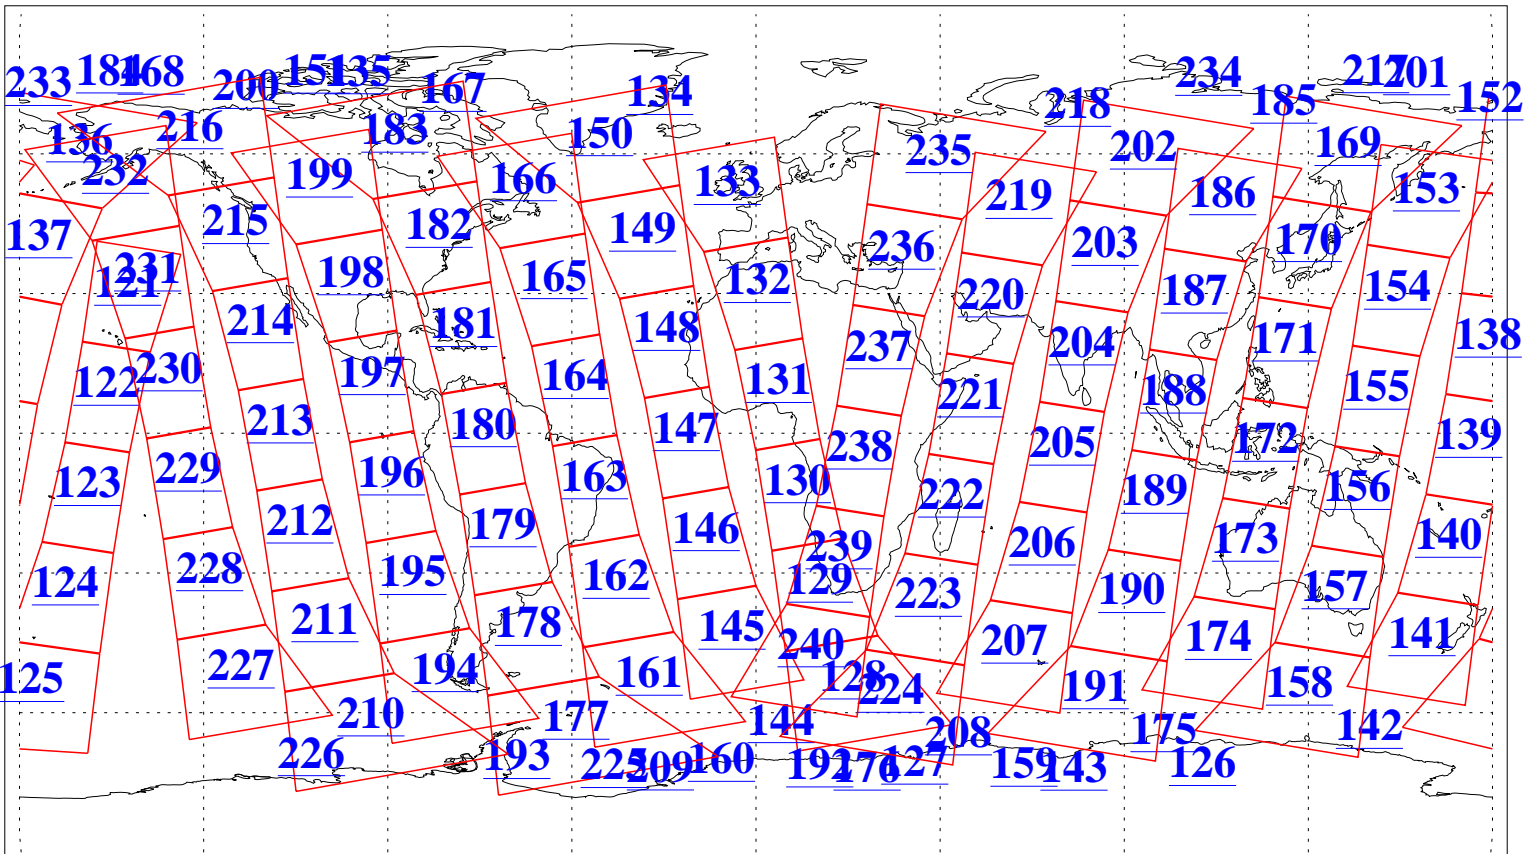

L1B Availability  
 AMSU Granules: 240  
 HSB Granules: 0  
 AIRS Granules: 240

1 Aug 2011  
 DoY 213  
 Aqua Day 3376  
 Granules: 1 to 120

Granules: 121 to 240

Legend: AMSU Available, HSB Available, AIRS Available

L1B Availability  
AMSU Granules: 240  
HSB Granules: 0  
AIRS Granules: 240

1 Aug 2011  
DoY 213  
Aqua Day 3376

Ascending Granules

Descending Granules

Legend: AMSU Available, HSB Available, AIRS Available