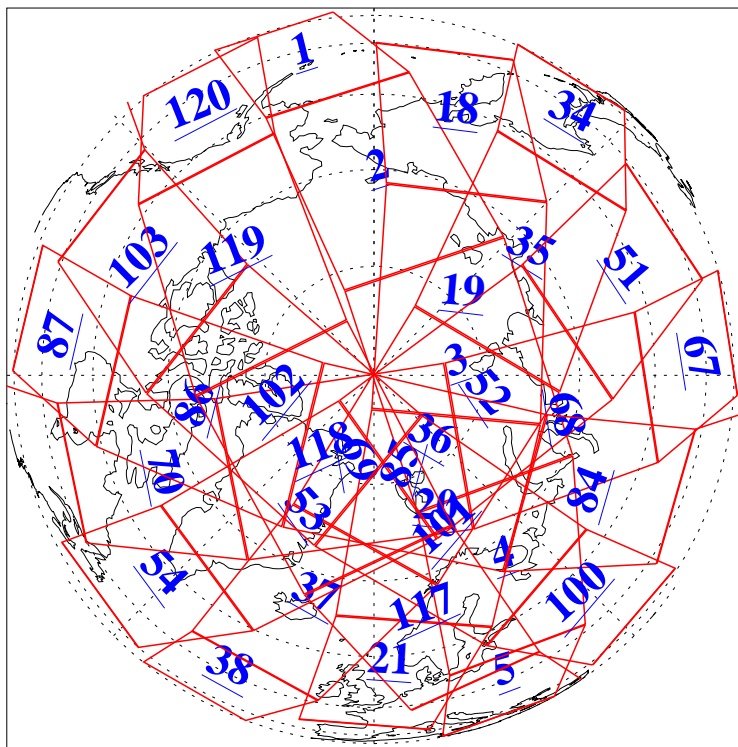

L1B Availability  
 AMSU Granules: 240  
 HSB Granules: 0  
 AIRS Granules: 240

1 Aug 2011  
 DoY 213  
 Aqua Day 3376  
 Granules: 1 to 120

Granules: 121 to 240

Legend: AMSU Available, HSB Available, AIRS Available

L1B Availability  
AMSU Granules: 240  
HSB Granules: 0  
AIRS Granules: 240

1 Aug 2011  
DoY 213  
Aqua Day 3376

Ascending Granules

Descending Granules

Legend: AMSU Available, HSB Available, AIRS Available

### Northern Hemisphere Granules