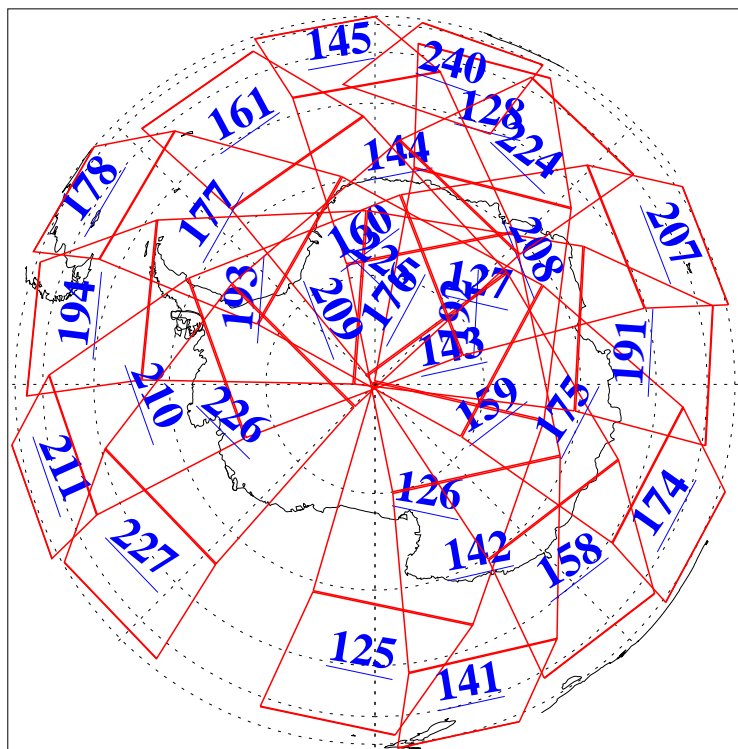

Legend: AMSU Available, HSB Available, AIRS Available