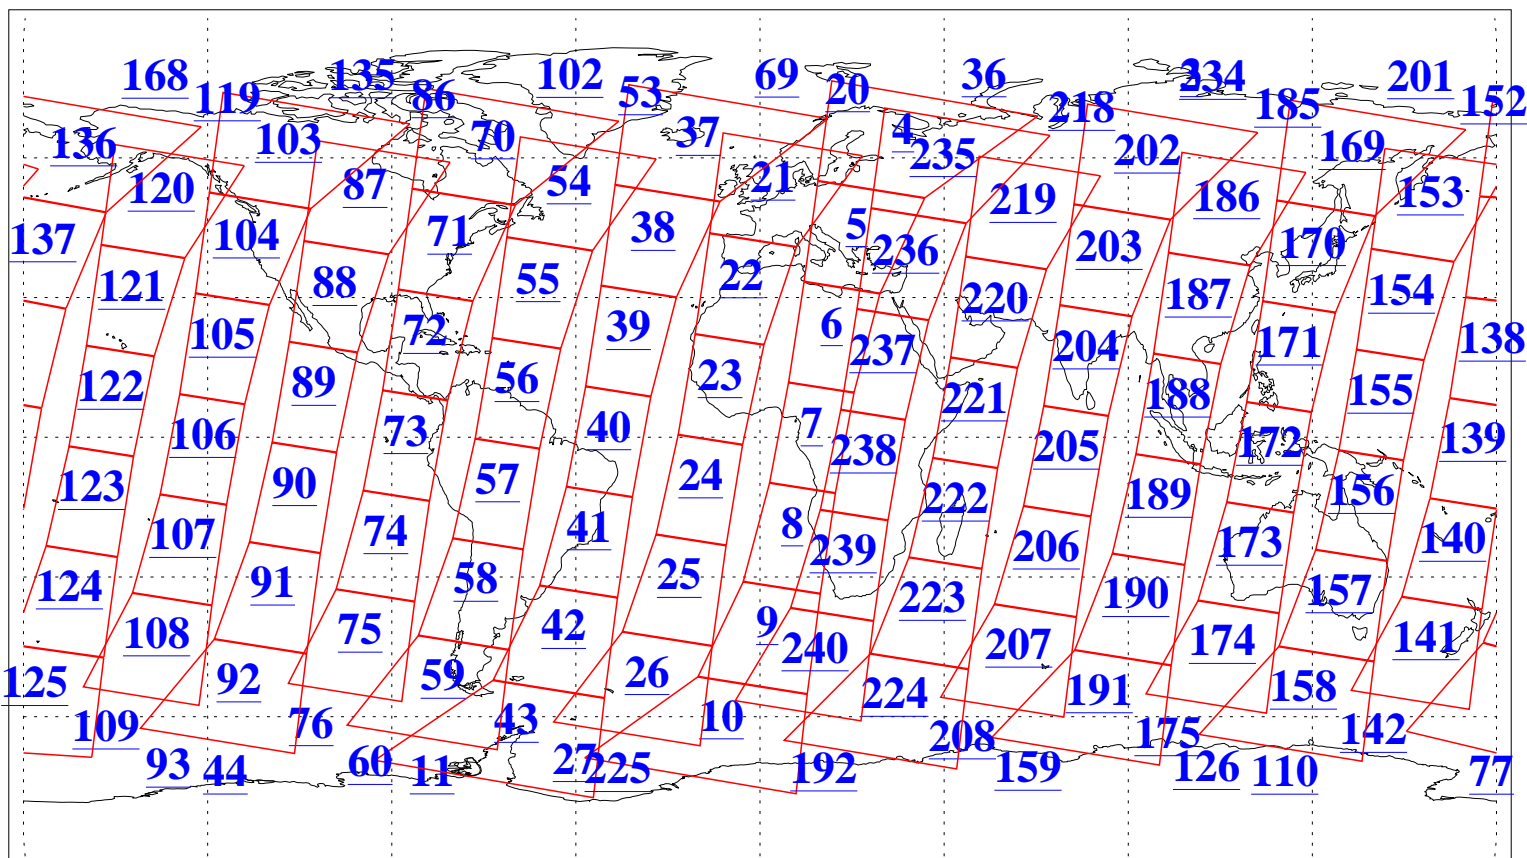

L1B Availability  
 AMSU Granules: 240  
 HSB Granules: 0  
 AIRS Granules: 240

1 Aug 2011  
 DoY 213  
 Aqua Day 3376  
 Granules: 1 to 120

Granules: 121 to 240

Legend: AMSU Available, HSB Available, AIRS Available

L1B Availability  
AMSU Granules: 240  
HSB Granules: 0  
AIRS Granules: 240

1 Aug 2011  
DoY 213  
Aqua Day 3376

Ascending Granules

Descending Granules

Legend: AMSU Available, HSB Available, AIRS Available