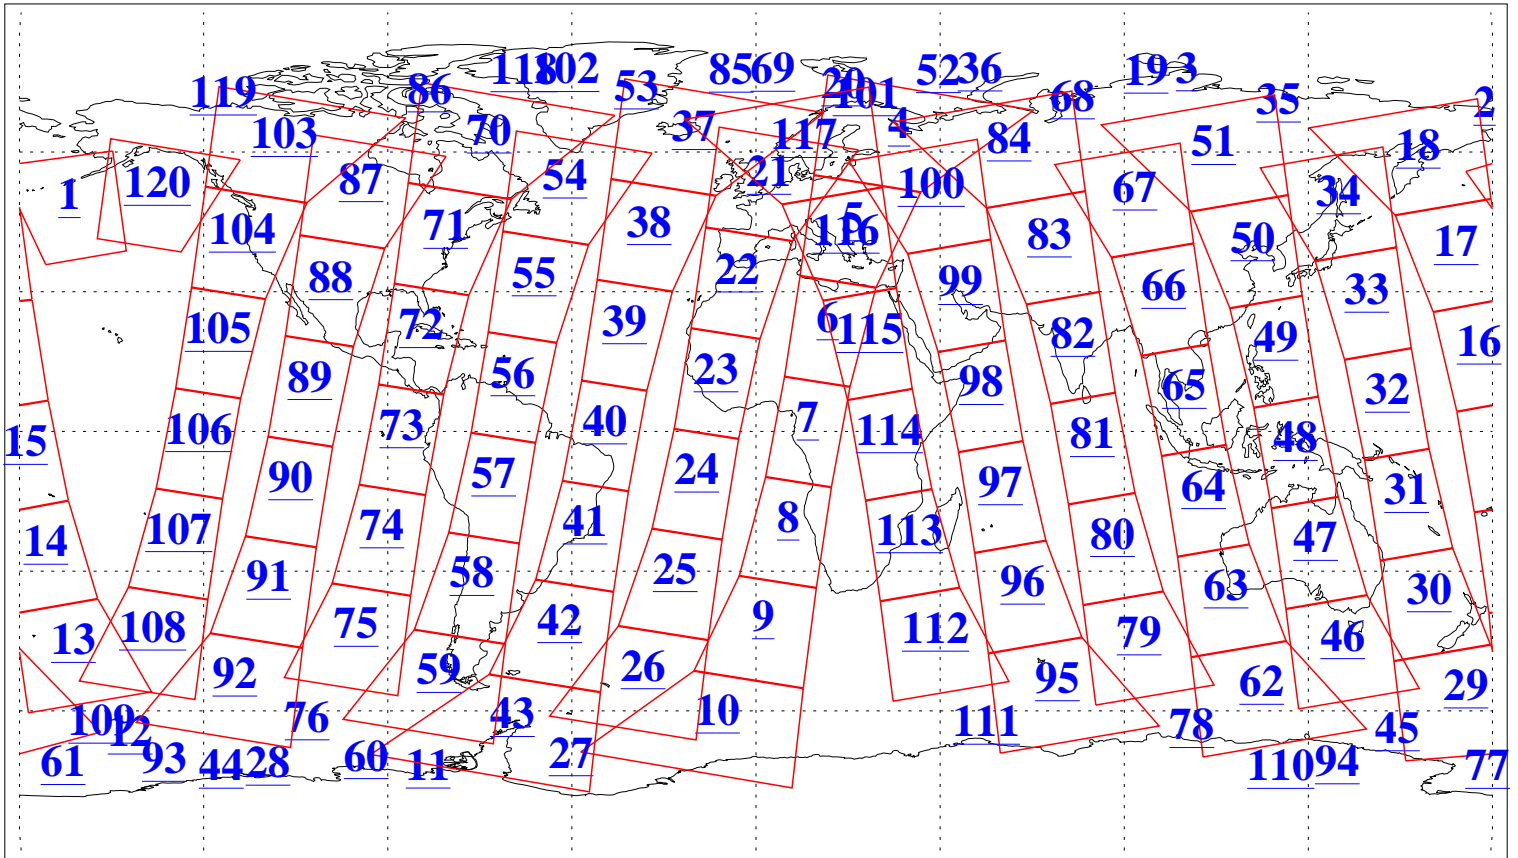

L1B Availability  
 AMSU Granules: 240  
 HSB Granules: 0  
 AIRS Granules: 240

1 Aug 2011  
 DoY 213  
 Aqua Day 3376  
 Granules: 1 to 120

Granules: 121 to 240

Legend: AMSU Available, HSB Available, AIRS Available

L1B Availability  
AMSU Granules: 240  
HSB Granules: 0  
AIRS Granules: 240

1 Aug 2011  
DoY 213  
Aqua Day 3376

Ascending Granules

Descending Granules

Legend: AMSU Available, HSB Available, AIRS Available