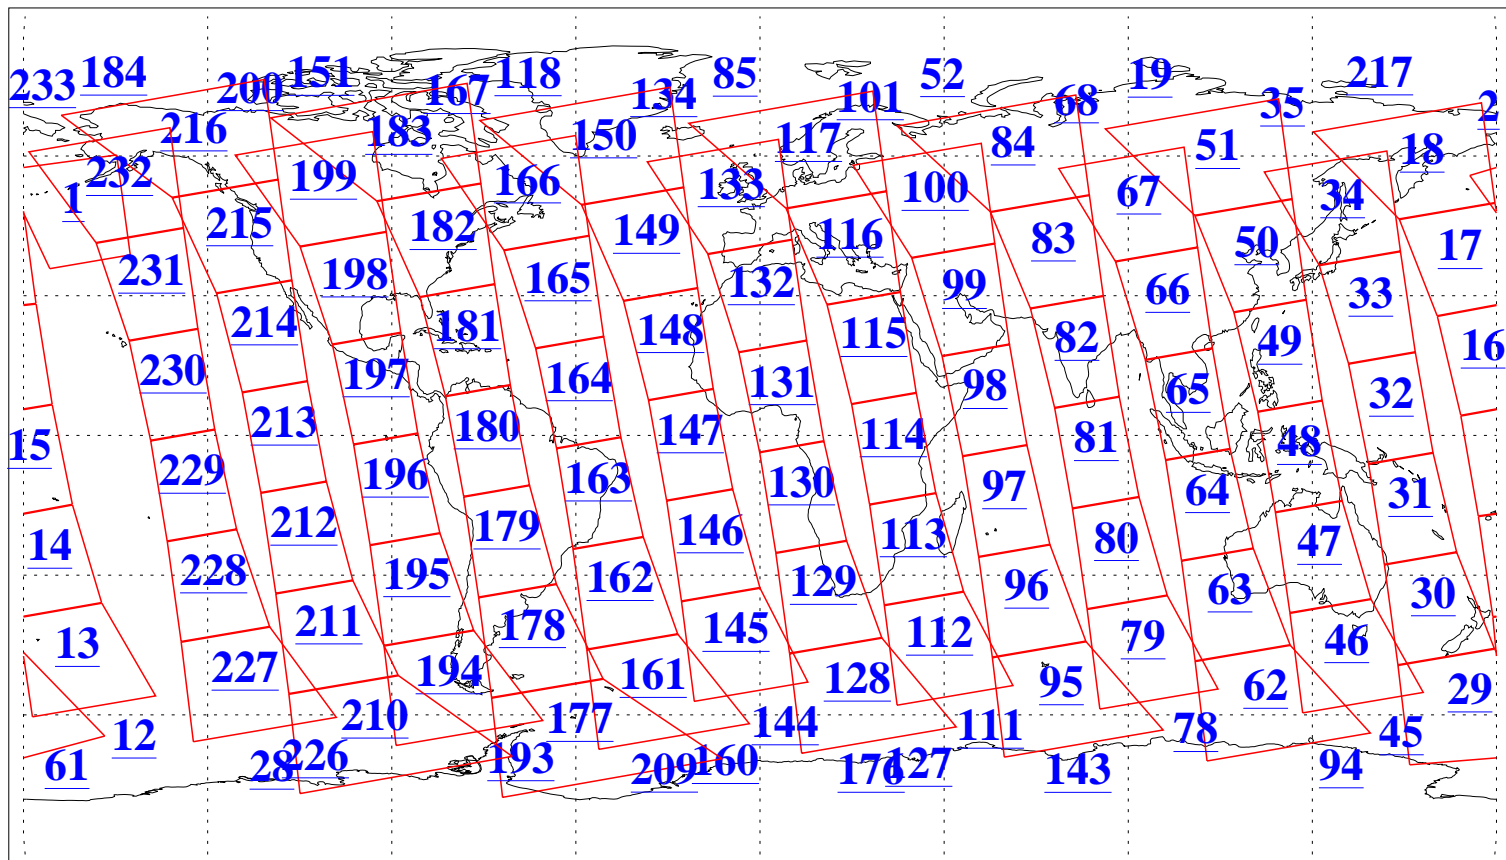

L1B Availability  
 AMSU Granules: 240  
 HSB Granules: 0  
 AIRS Granules: 240

1 Aug 2011  
 DoY 213  
 Aqua Day 3376  
 Granules: 1 to 120

Granules: 121 to 240

Legend: AMSU Available, HSB Available, AIRS Available

L1B Availability  
AMSU Granules: 240  
HSB Granules: 0  
AIRS Granules: 240

1 Aug 2011  
DoY 213  
Aqua Day 3376

Ascending Granules

Descending Granules

Legend: AMSU Available, HSB Available, AIRS Available