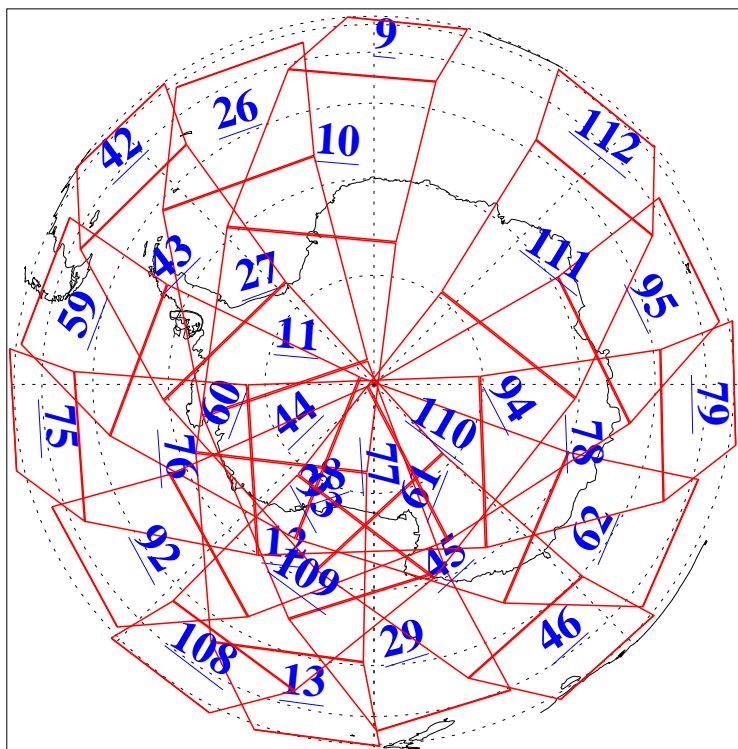

Legend: AMSU Available, HSB Available, AIRS Available