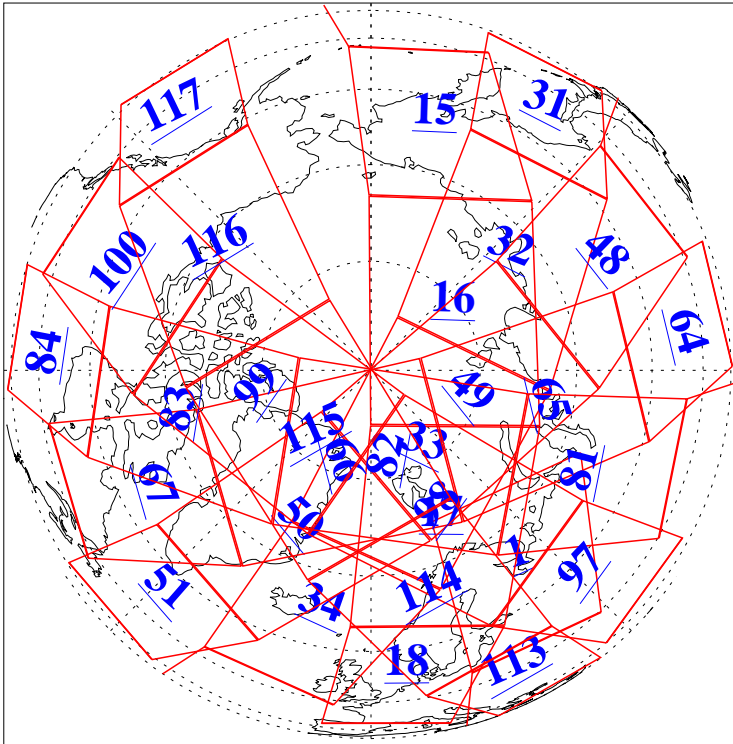

L1B Availability
AMSU Granules: 240
HSB Granules: 0
AIRS Granules: 240

27 Jul 2011
DoY 208
Aqua Day 3371
Granules: 1 to 120

Granules: 121 to 240

Legend: AMSU Available, HSB Available, AIRS Available

L1B Availability
AMSU Granules: 240
HSB Granules: 0
AIRS Granules: 240

27 Jul 2011
DoY 208
Aqua Day 3371

Ascending Granules

Descending Granules

Legend: AMSU Available, HSB Available, AIRS Available

L1B Availability
 AMSU Granules: 240
 HSB Granules: 0
 AIRS Granules: 240

27 Jul 2011
 DoY 208
 Aqua Day 3371

Northern Hemisphere Granules

Southern Hemisphere Granules

Legend: AMSU Available, HSB Available, AIRS Available