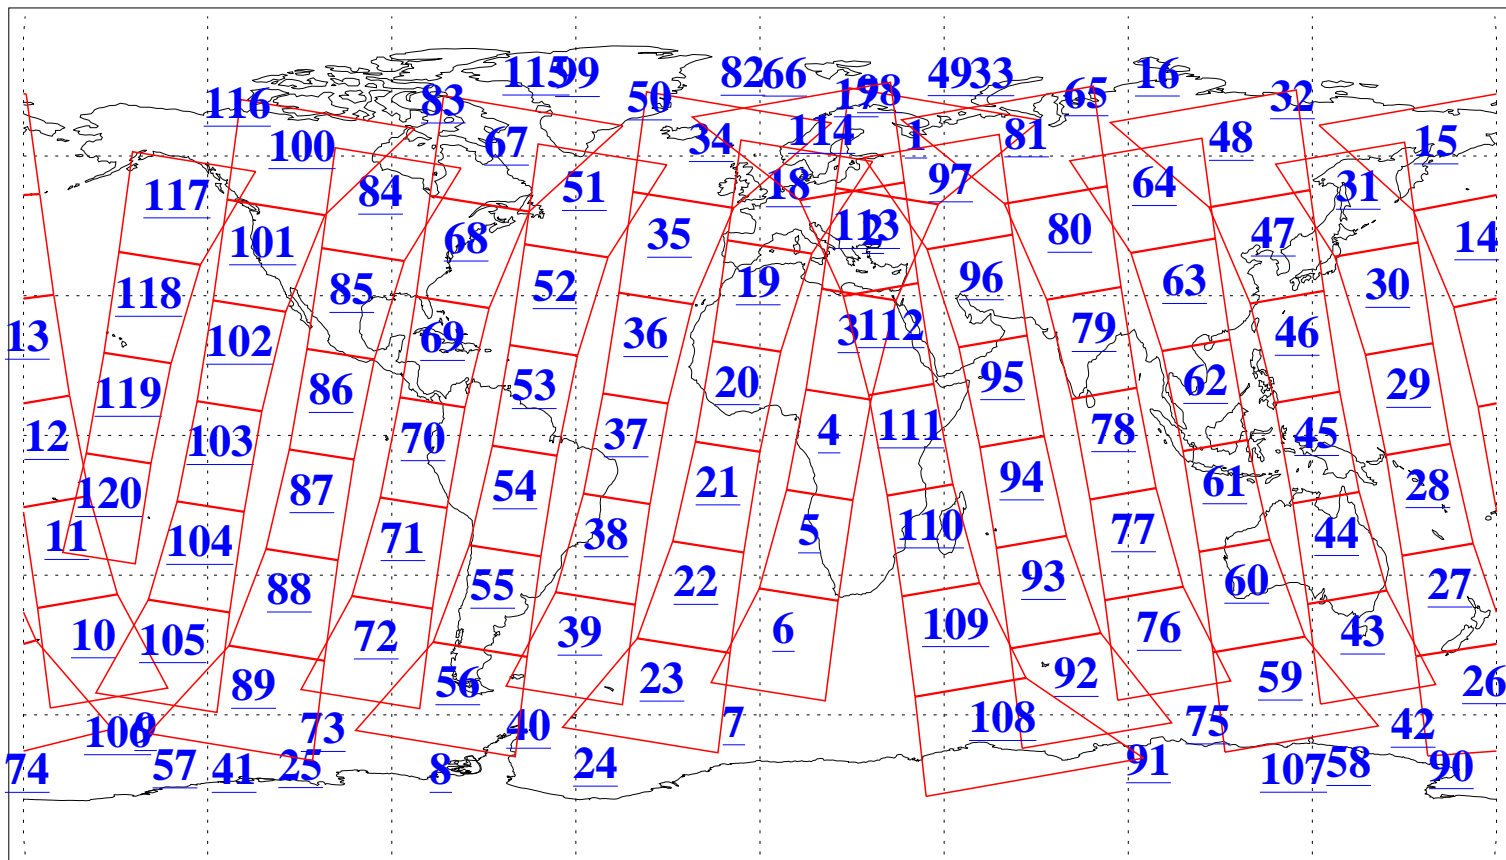

L1B Availability
AMSU Granules: 240
HSB Granules: 0
AIRS Granules: 240

27 Jul 2011
DoY 208
Aqua Day 3371
Granules: 1 to 120

Granules: 121 to 240

Legend: AMSU Available, HSB Available, AIRS Available

L1B Availability
AMSU Granules: 240
HSB Granules: 0
AIRS Granules: 240

27 Jul 2011
DoY 208
Aqua Day 3371

Ascending Granules

Descending Granules

Legend: AMSU Available, HSB Available, AIRS Available

L1B Availability
 AMSU Granules: 240
 HSB Granules: 0
 AIRS Granules: 240

27 Jul 2011
 DoY 208
 Aqua Day 3371

Northern Hemisphere Granules

Southern Hemisphere Granules

Legend: AMSU Available, HSB Available, AIRS Available