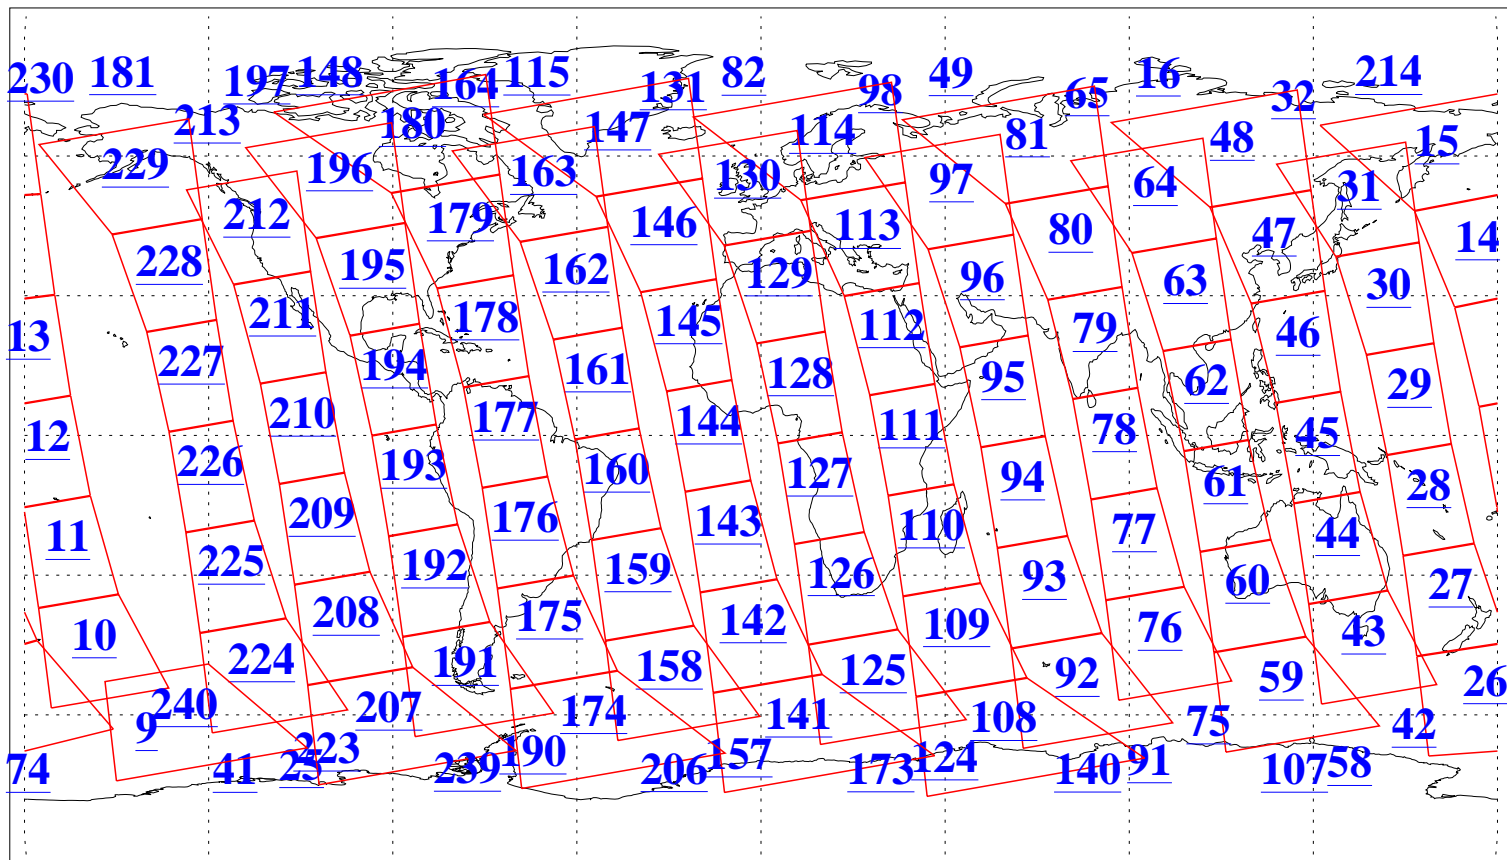

L1B Availability
AMSU Granules: 240
HSB Granules: 0
AIRS Granules: 240

27 Jul 2011
DoY 208
Aqua Day 3371
Granules: 1 to 120

Granules: 121 to 240

Legend: AMSU Available, HSB Available, AIRS Available

L1B Availability
AMSU Granules: 240
HSB Granules: 0
AIRS Granules: 240

27 Jul 2011
DoY 208
Aqua Day 3371

Ascending Granules

Descending Granules

Legend: AMSU Available, HSB Available, AIRS Available

L1B Availability
 AMSU Granules: 240
 HSB Granules: 0
 AIRS Granules: 240

27 Jul 2011
 DoY 208
 Aqua Day 3371