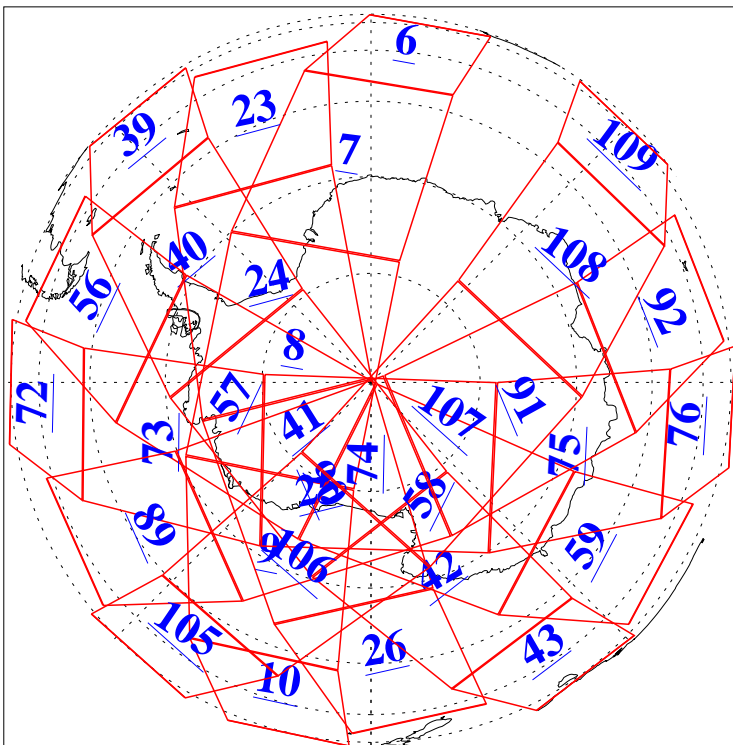

L1B Availability
AMSU Granules: 240
HSB Granules: 0
AIRS Granules: 240

27 Jul 2011
DoY 208
Aqua Day 3371
Granules: 1 to 120

Granules: 121 to 240

Legend: AMSU Available, HSB Available, AIRS Available

L1B Availability
AMSU Granules: 240
HSB Granules: 0
AIRS Granules: 240

27 Jul 2011
DoY 208
Aqua Day 3371

Ascending Granules

Descending Granules

Legend: AMSU Available, HSB Available, AIRS Available

L1B Availability
 AMSU Granules: 240
 HSB Granules: 0
 AIRS Granules: 240

27 Jul 2011
 DoY 208
 Aqua Day 3371

Northern Hemisphere Granules

Southern Hemisphere Granules

Legend: AMSU Available, HSB Available, AIRS Available