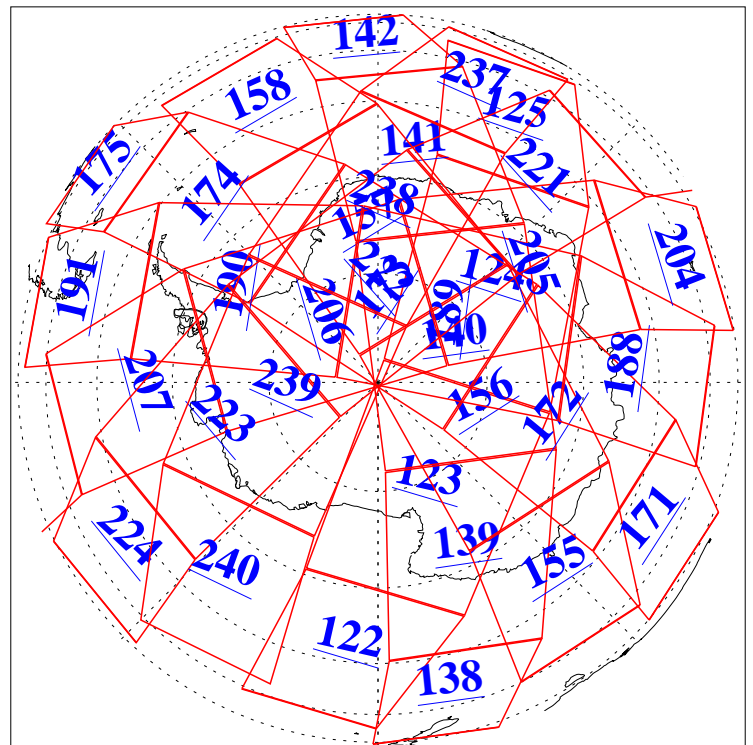

L1B Availability
AMSU Granules: 240
HSB Granules: 0
AIRS Granules: 240

27 Jul 2011
DoY 208
Aqua Day 3371
Granules: 1 to 120

Granules: 121 to 240

Legend: AMSU Available, HSB Available, AIRS Available

L1B Availability
AMSU Granules: 240
HSB Granules: 0
AIRS Granules: 240

27 Jul 2011
DoY 208
Aqua Day 3371

Ascending Granules

Descending Granules

Legend: AMSU Available, HSB Available, AIRS Available

L1B Availability
 AMSU Granules: 240
 HSB Granules: 0
 AIRS Granules: 240

27 Jul 2011
 DoY 208
 Aqua Day 3371

Northern Hemisphere Granules

Southern Hemisphere Granules

Legend: AMSU Available, HSB Available, AIRS Available