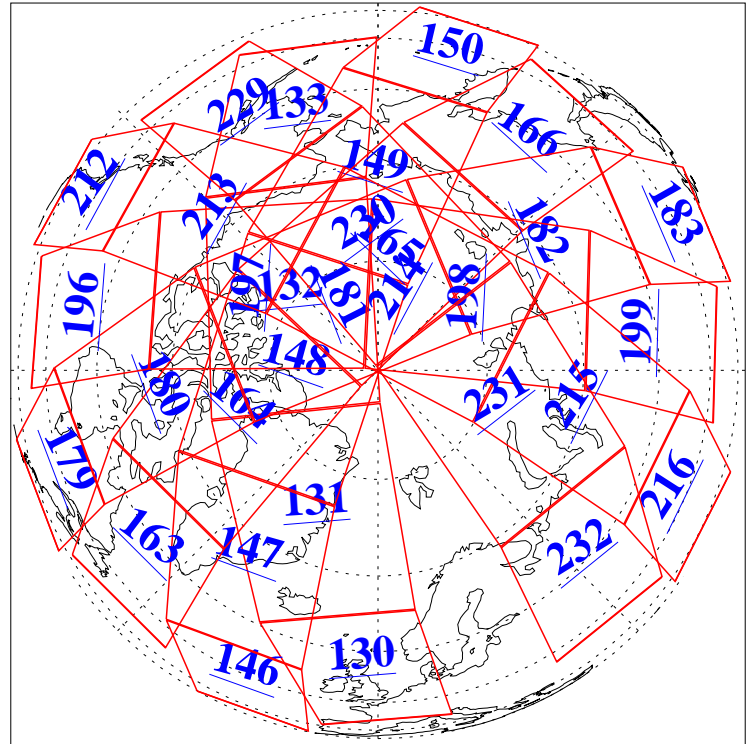

27 Jul 2011
DoY 208
Aqua Day 3371

Ascending Granules

Descending Granules

Legend: AMSU Available, HSB Available, AIRS Available

L1B Availability
 AMSU Granules: 240
 HSB Granules: 0
 AIRS Granules: 240

27 Jul 2011
 DoY 208
 Aqua Day 3371

Northern Hemisphere Granules

Southern Hemisphere Granules

Legend: AMSU Available, HSB Available, AIRS Available