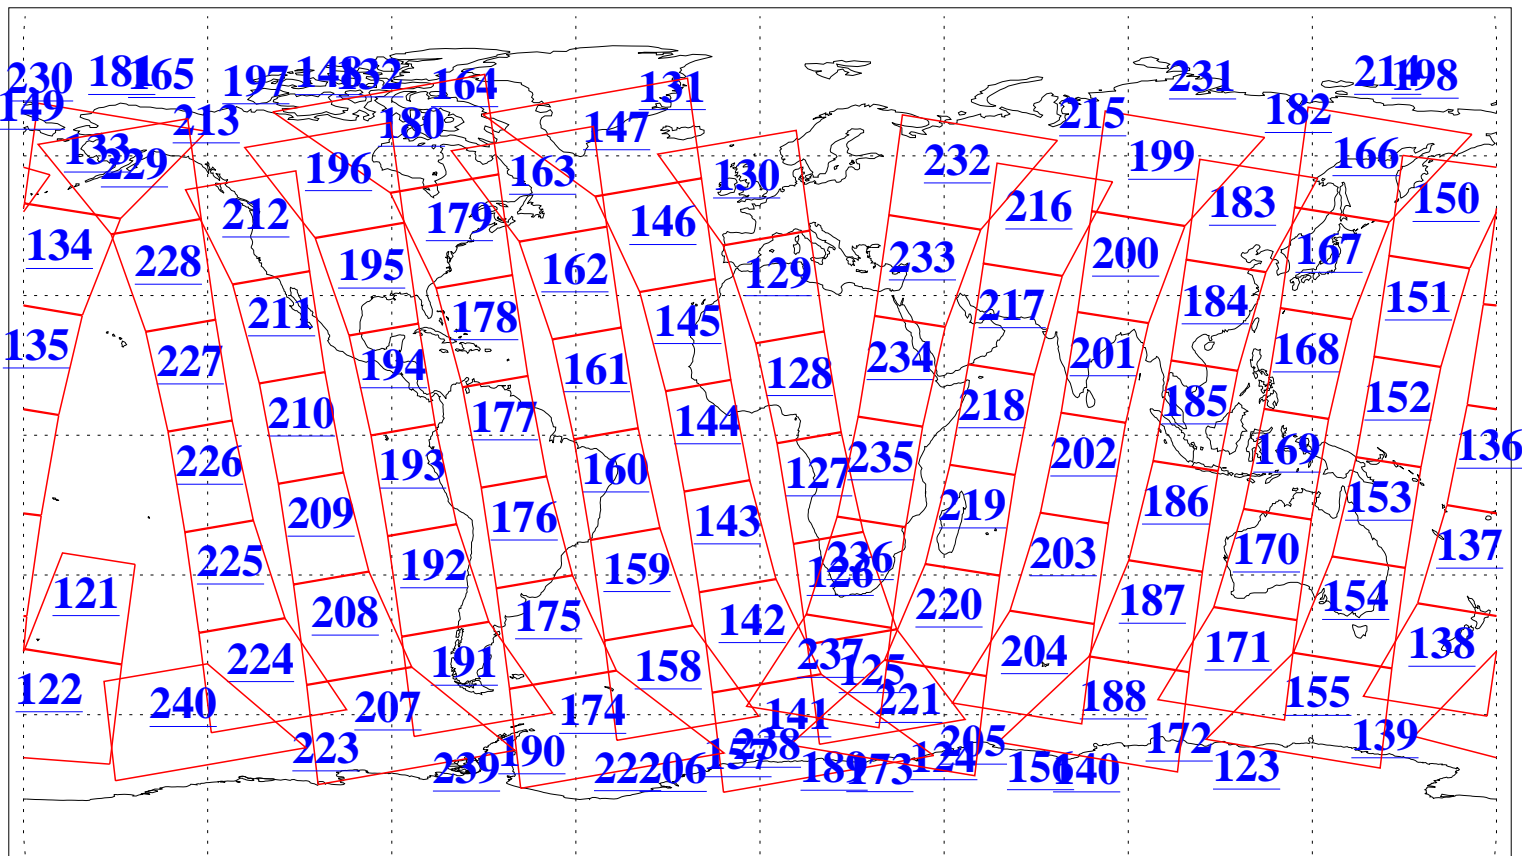

L1B Availability
AMSU Granules: 240
HSB Granules: 0
AIRS Granules: 240

27 Jul 2011
DoY 208
Aqua Day 3371
Granules: 1 to 120

Granules: 121 to 240

Legend: AMSU Available, HSB Available, AIRS Available

L1B Availability
AMSU Granules: 240
HSB Granules: 0
AIRS Granules: 240

27 Jul 2011
DoY 208
Aqua Day 3371

Ascending Granules

Descending Granules

Legend: AMSU Available, HSB Available, AIRS Available

L1B Availability
 AMSU Granules: 240
 HSB Granules: 0
 AIRS Granules: 240

27 Jul 2011
 DoY 208
 Aqua Day 3371

Northern Hemisphere Granules

Southern Hemisphere Granules

Legend: AMSU Available, HSB Available, AIRS Available