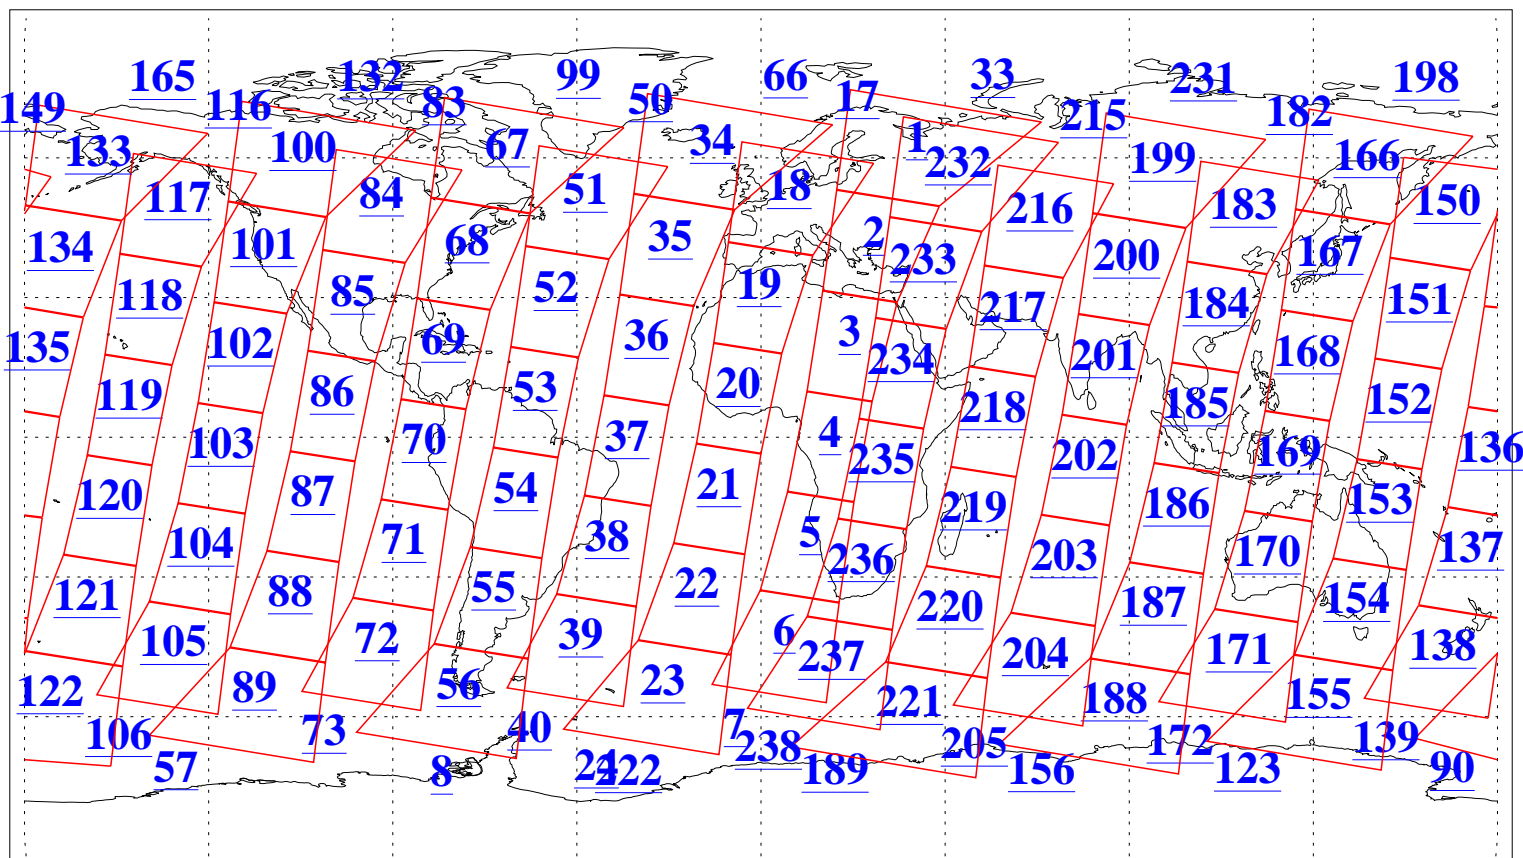

L1B Availability
AMSU Granules: 240
HSB Granules: 0
AIRS Granules: 240

27 Jul 2011
DoY 208
Aqua Day 3371
Granules: 1 to 120

Granules: 121 to 240

Legend: AMSU Available, HSB Available, AIRS Available

L1B Availability
AMSU Granules: 240
HSB Granules: 0
AIRS Granules: 240

27 Jul 2011
DoY 208
Aqua Day 3371

Ascending Granules

Descending Granules

Legend: AMSU Available, HSB Available, AIRS Available

L1B Availability
 AMSU Granules: 240
 HSB Granules: 0
 AIRS Granules: 240

27 Jul 2011
 DoY 208
 Aqua Day 3371

Northern Hemisphere Granules

Southern Hemisphere Granules

Legend: AMSU Available, HSB Available, AIRS Available