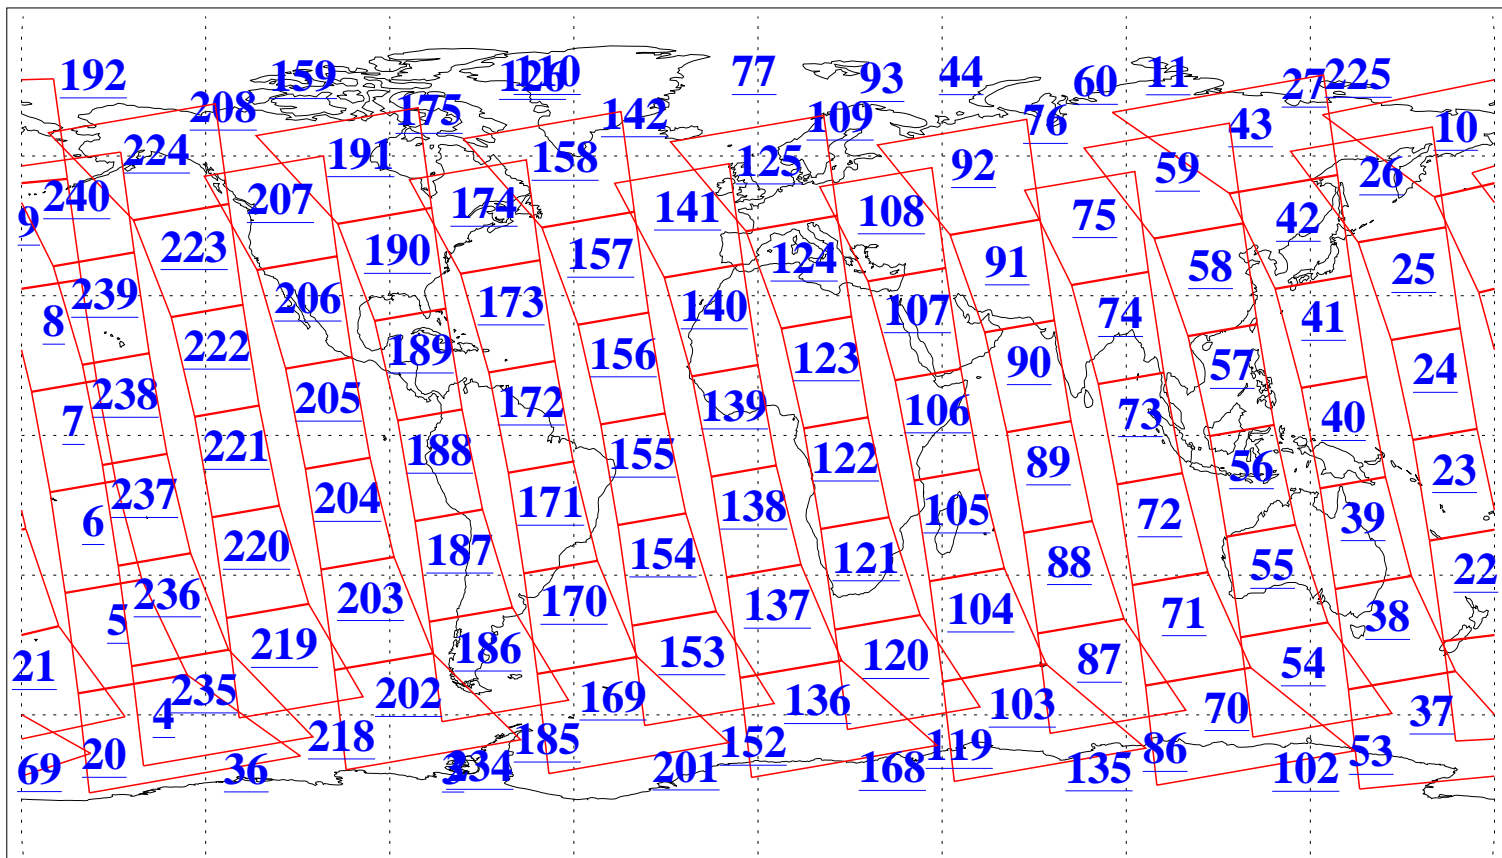

L1B Availability
AMSU Granules: 240
HSB Granules: 0
AIRS Granules: 240

24 Jul 2011
DoY 205
Aqua Day 3368
Granules: 1 to 120

Granules: 121 to 240

Legend: AMSU Available, HSB Available, AIRS Available

L1B Availability
AMSU Granules: 240
HSB Granules: 0
AIRS Granules: 240

24 Jul 2011
DoY 205
Aqua Day 3368
Ascending Granules

Descending Granules

Legend: AMSU Available, HSB Available, AIRS Available

L1B Availability
AMSU Granules: 240
HSB Granules: 0
AIRS Granules: 240

24 Jul 2011
DoY 205
Aqua Day 3368

Northern Hemisphere Granules

Southern Hemisphere Granules

Legend: AMSU Available, HSB Available, AIRS Available