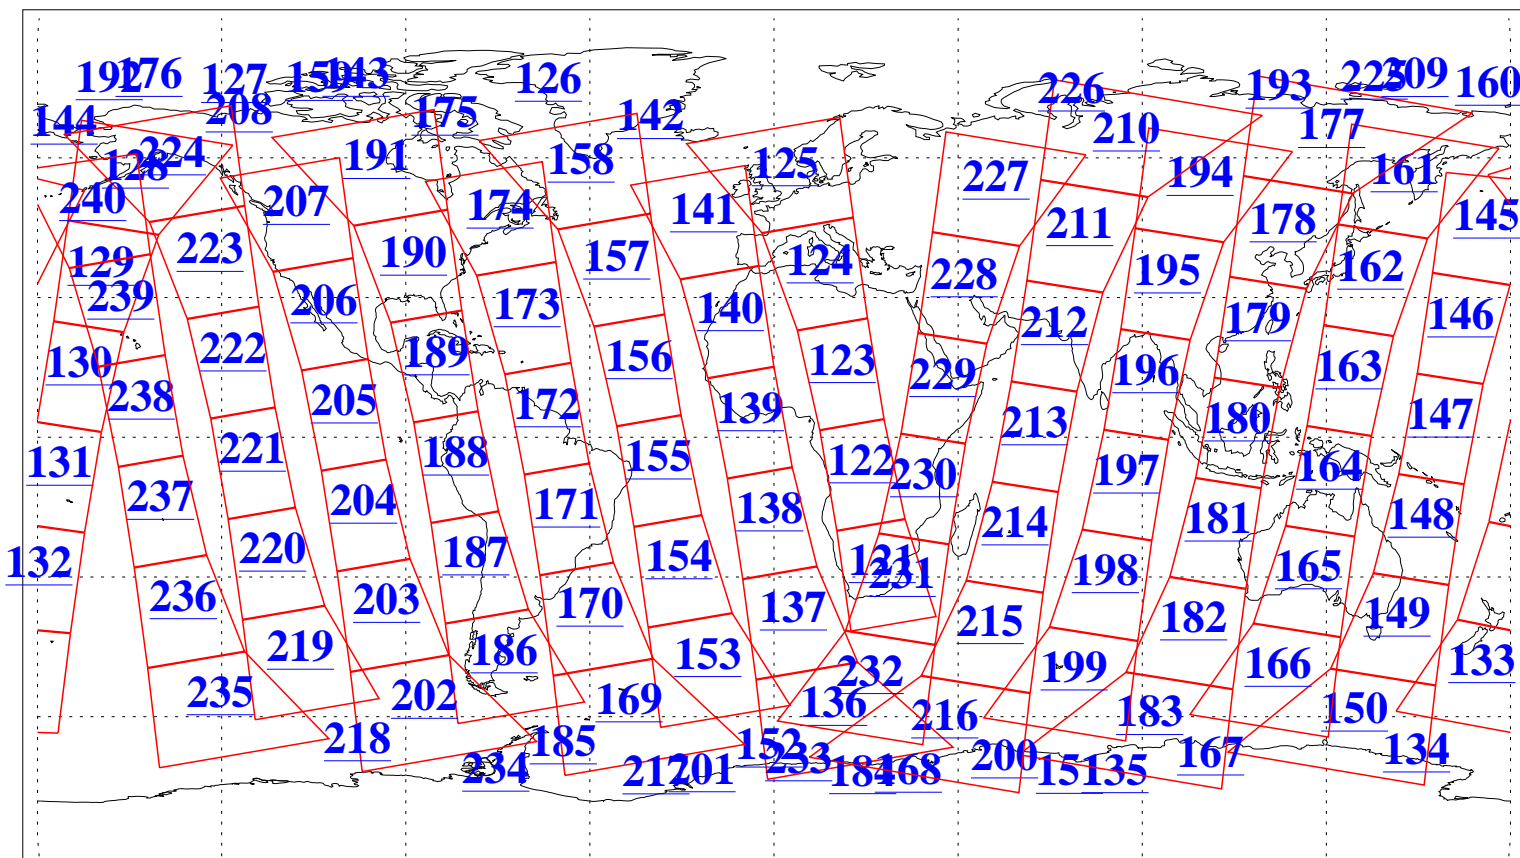

L1B Availability
AMSU Granules: 240
HSB Granules: 0
AIRS Granules: 240

24 Jul 2011
DoY 205
Aqua Day 3368
Granules: 1 to 120

Granules: 121 to 240

Legend: AMSU Available, HSB Available, AIRS Available

L1B Availability
AMSU Granules: 240
HSB Granules: 0
AIRS Granules: 240

24 Jul 2011
DoY 205
Aqua Day 3368
Ascending Granules

Descending Granules

Legend: AMSU Available, HSB Available, AIRS Available

L1B Availability
AMSU Granules: 240
HSB Granules: 0
AIRS Granules: 240

24 Jul 2011
DoY 205
Aqua Day 3368

Northern Hemisphere Granules

Southern Hemisphere Granules

Legend: AMSU Available, HSB Available, AIRS Available