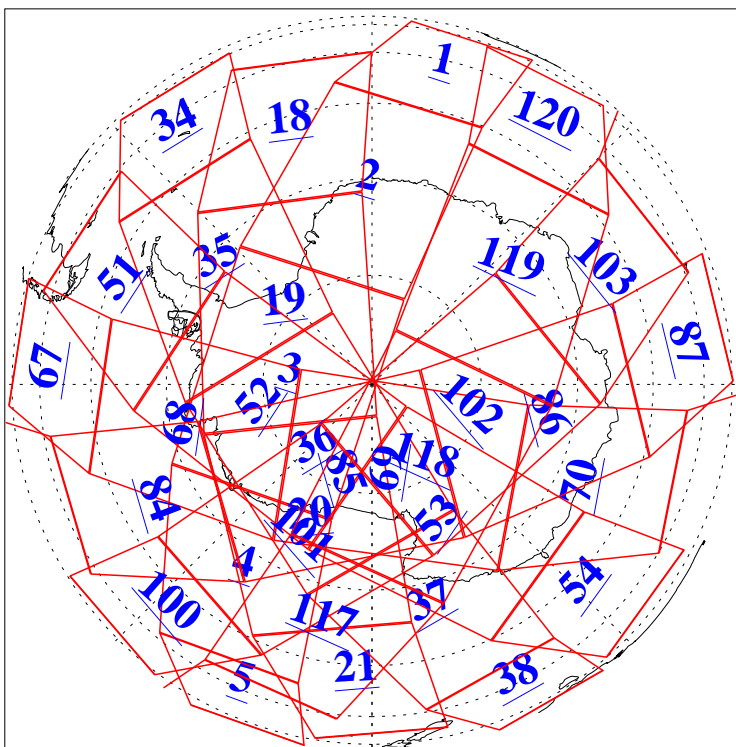

L1B Availability
AMSU Granules: 240
HSB Granules: 0
AIRS Granules: 240

24 Jul 2011
DoY 205
Aqua Day 3368
Granules: 1 to 120

Granules: 121 to 240

Legend: AMSU Available, HSB Available, AIRS Available

L1B Availability
AMSU Granules: 240
HSB Granules: 0
AIRS Granules: 240

24 Jul 2011
DoY 205
Aqua Day 3368
Ascending Granules

Descending Granules

Legend: AMSU Available, HSB Available, AIRS Available

L1B Availability
AMSU Granules: 240
HSB Granules: 0
AIRS Granules: 240

24 Jul 2011
DoY 205
Aqua Day 3368

Northern Hemisphere Granules

Southern Hemisphere Granules

Legend: AMSU Available, HSB Available, AIRS Available