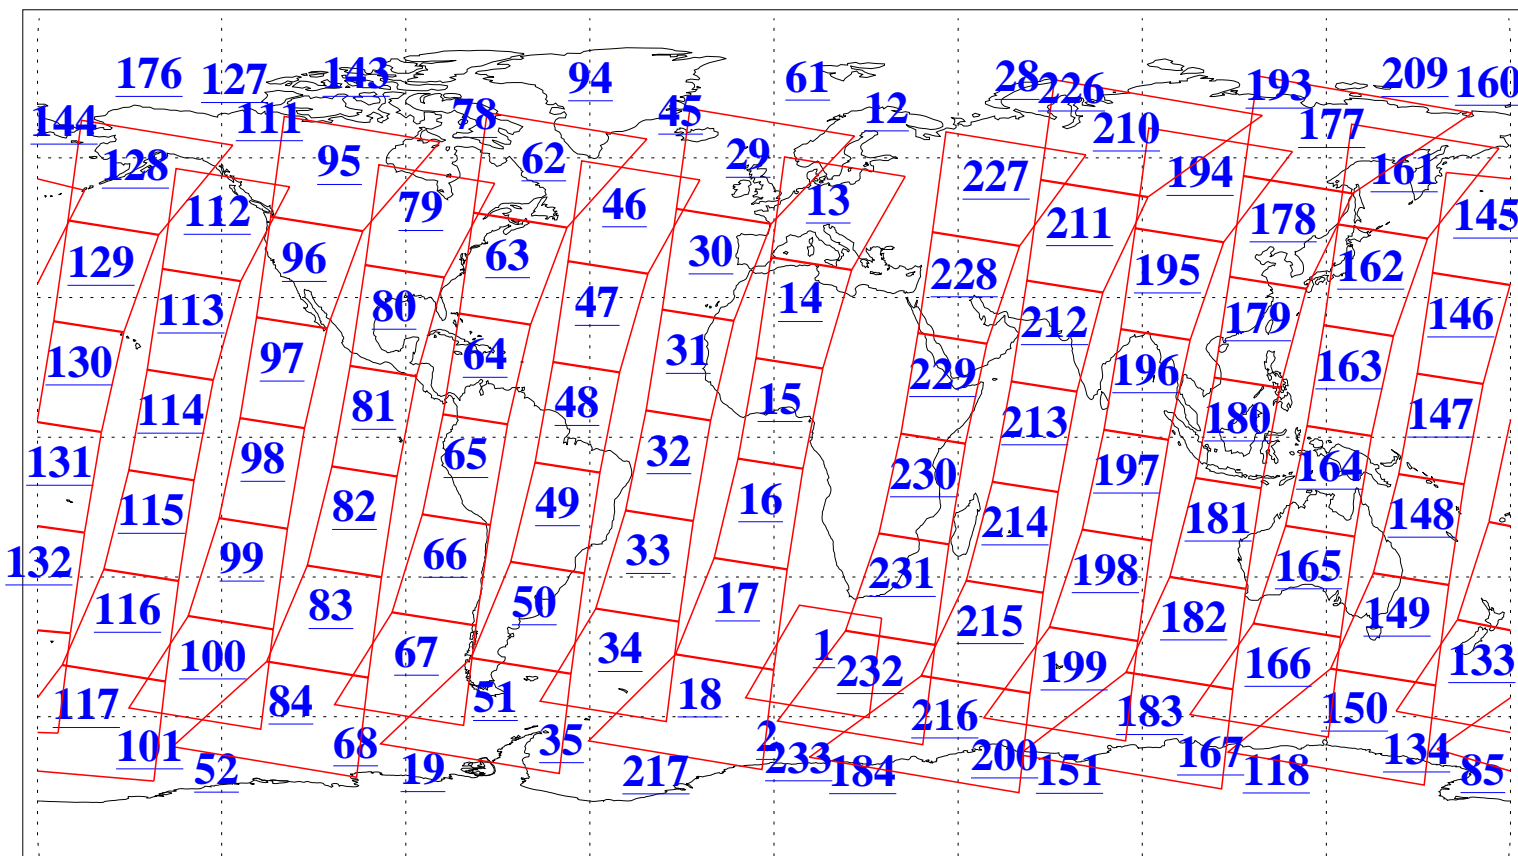

L1B Availability
AMSU Granules: 240
HSB Granules: 0
AIRS Granules: 240

24 Jul 2011
DoY 205
Aqua Day 3368
Granules: 1 to 120

Granules: 121 to 240

Legend: AMSU Available, HSB Available, AIRS Available

L1B Availability
AMSU Granules: 240
HSB Granules: 0
AIRS Granules: 240

24 Jul 2011
DoY 205
Aqua Day 3368
Ascending Granules

Descending Granules

Legend: AMSU Available, HSB Available, AIRS Available

L1B Availability
AMSU Granules: 240
HSB Granules: 0
AIRS Granules: 240

24 Jul 2011
DoY 205
Aqua Day 3368

Northern Hemisphere Granules

Southern Hemisphere Granules

Legend: AMSU Available, HSB Available, AIRS Available