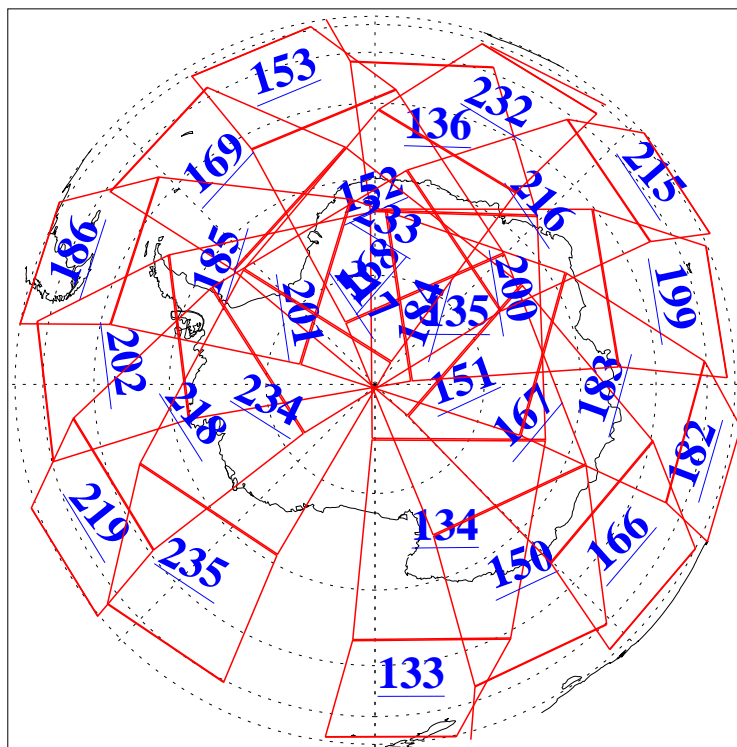

L1B Availability
AMSU Granules: 240
HSB Granules: 0
AIRS Granules: 240

24 Jul 2011
DoY 205
Aqua Day 3368
Granules: 1 to 120

Granules: 121 to 240

Legend: AMSU Available, HSB Available, AIRS Available

L1B Availability
AMSU Granules: 240
HSB Granules: 0
AIRS Granules: 240

24 Jul 2011
DoY 205
Aqua Day 3368
Ascending Granules

Descending Granules

Legend: AMSU Available, HSB Available, AIRS Available

L1B Availability
AMSU Granules: 240
HSB Granules: 0
AIRS Granules: 240

24 Jul 2011
DoY 205
Aqua Day 3368

Northern Hemisphere Granules

Southern Hemisphere Granules

Legend: AMSU Available, HSB Available, AIRS Available