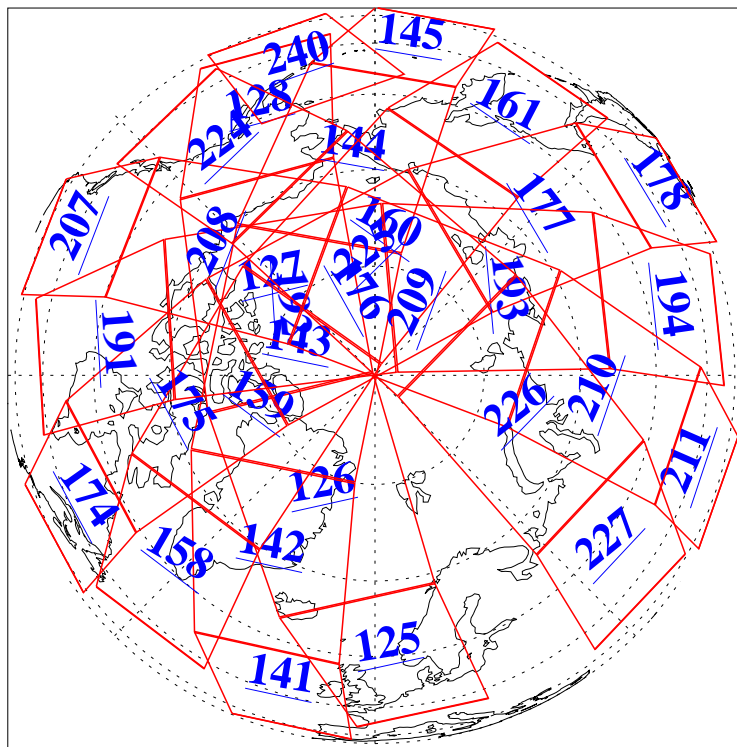

L1B Availability
AMSU Granules: 240
HSB Granules: 0
AIRS Granules: 240

24 Jul 2011
DoY 205
Aqua Day 3368
Granules: 1 to 120

Granules: 121 to 240

Legend: AMSU Available, HSB Available, AIRS Available

L1B Availability
AMSU Granules: 240
HSB Granules: 0
AIRS Granules: 240

24 Jul 2011
DoY 205
Aqua Day 3368
Ascending Granules

Descending Granules

Legend: AMSU Available, HSB Available, AIRS Available

L1B Availability
AMSU Granules: 240
HSB Granules: 0
AIRS Granules: 240

24 Jul 2011
DoY 205
Aqua Day 3368

Northern Hemisphere Granules

Southern Hemisphere Granules

Legend: AMSU Available, HSB Available, AIRS Available