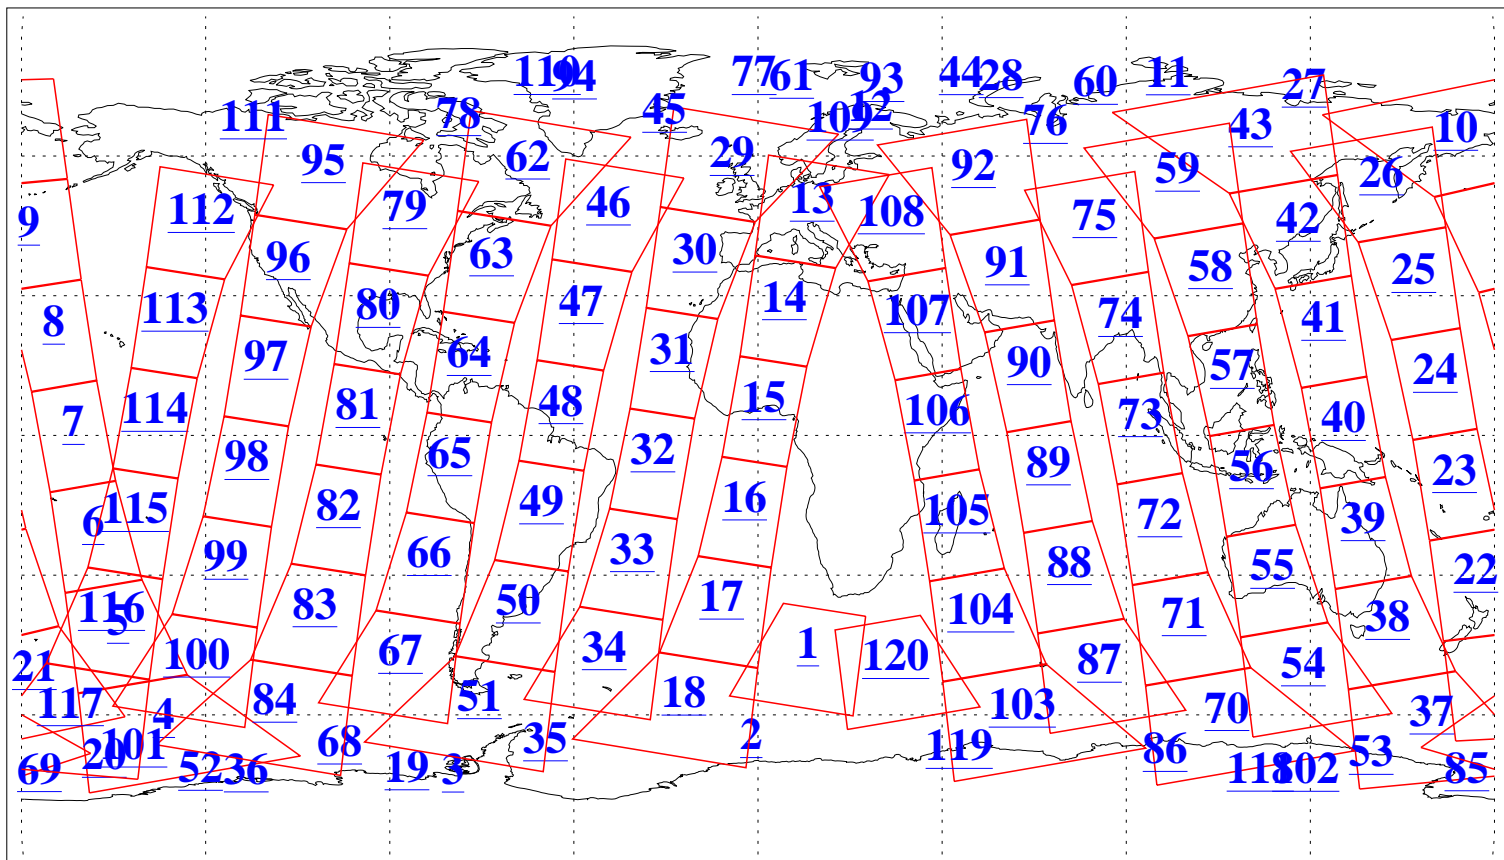

L1B Availability
AMSU Granules: 240
HSB Granules: 0
AIRS Granules: 240

24 Jul 2011
DoY 205
Aqua Day 3368
Granules: 1 to 120

Granules: 121 to 240

Legend: AMSU Available, HSB Available, AIRS Available

L1B Availability
AMSU Granules: 240
HSB Granules: 0
AIRS Granules: 240

24 Jul 2011
DoY 205
Aqua Day 3368
Ascending Granules

Descending Granules

Legend: AMSU Available, HSB Available, AIRS Available

L1B Availability
AMSU Granules: 240
HSB Granules: 0
AIRS Granules: 240

24 Jul 2011
DoY 205
Aqua Day 3368

Northern Hemisphere Granules

Southern Hemisphere Granules

Legend: AMSU Available, HSB Available, AIRS Available