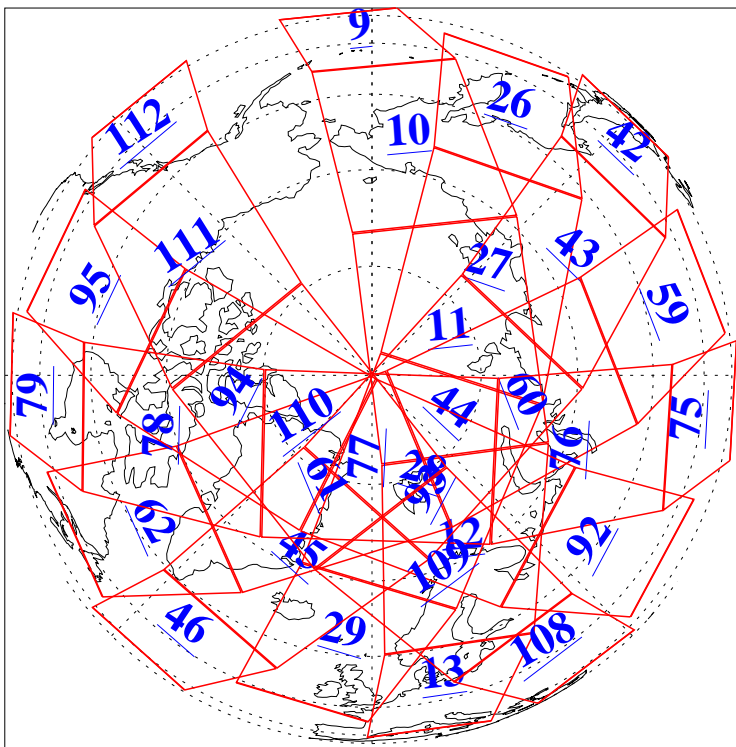

L1B Availability
AMSU Granules: 240
HSB Granules: 0
AIRS Granules: 240

24 Jul 2011
DoY 205
Aqua Day 3368
Granules: 1 to 120

Granules: 121 to 240

Legend: AMSU Available, HSB Available, AIRS Available

L1B Availability
AMSU Granules: 240
HSB Granules: 0
AIRS Granules: 240

24 Jul 2011
DoY 205
Aqua Day 3368
Ascending Granules

Descending Granules

Legend: AMSU Available, HSB Available, AIRS Available

L1B Availability
AMSU Granules: 240
HSB Granules: 0
AIRS Granules: 240

24 Jul 2011
DoY 205
Aqua Day 3368

Northern Hemisphere Granules

Southern Hemisphere Granules

Legend: AMSU Available, HSB Available, AIRS Available