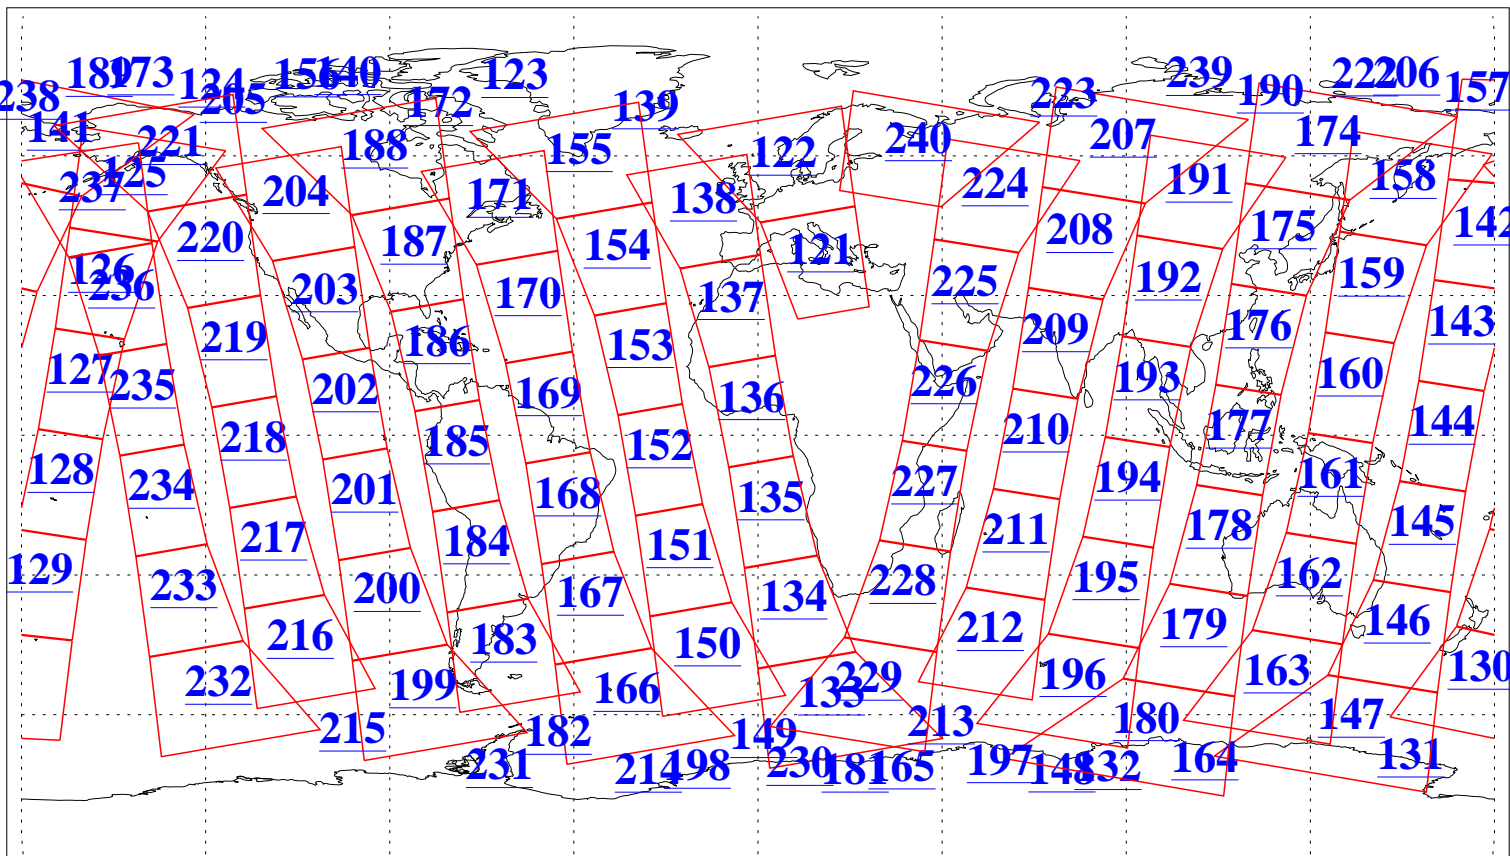

L1B Availability
AMSU Granules: 240
HSB Granules: 0
AIRS Granules: 240

19 Jul 2011
DoY 200
Aqua Day 3363
Granules: 1 to 120

Granules: 121 to 240

Legend: AMSU Available, HSB Available, AIRS Available

L1B Availability
AMSU Granules: 240
HSB Granules: 0
AIRS Granules: 240

19 Jul 2011
DoY 200
Aqua Day 3363
Ascending Granules

Descending Granules

Legend: AMSU Available, HSB Available, AIRS Available

L1B Availability
 AMSU Granules: 240
 HSB Granules: 0
 AIRS Granules: 240

19 Jul 2011
 DoY 200
 Aqua Day 3363

Northern Hemisphere Granules

Southern Hemisphere Granules

Legend: AMSU Available, HSB Available, AIRS Available