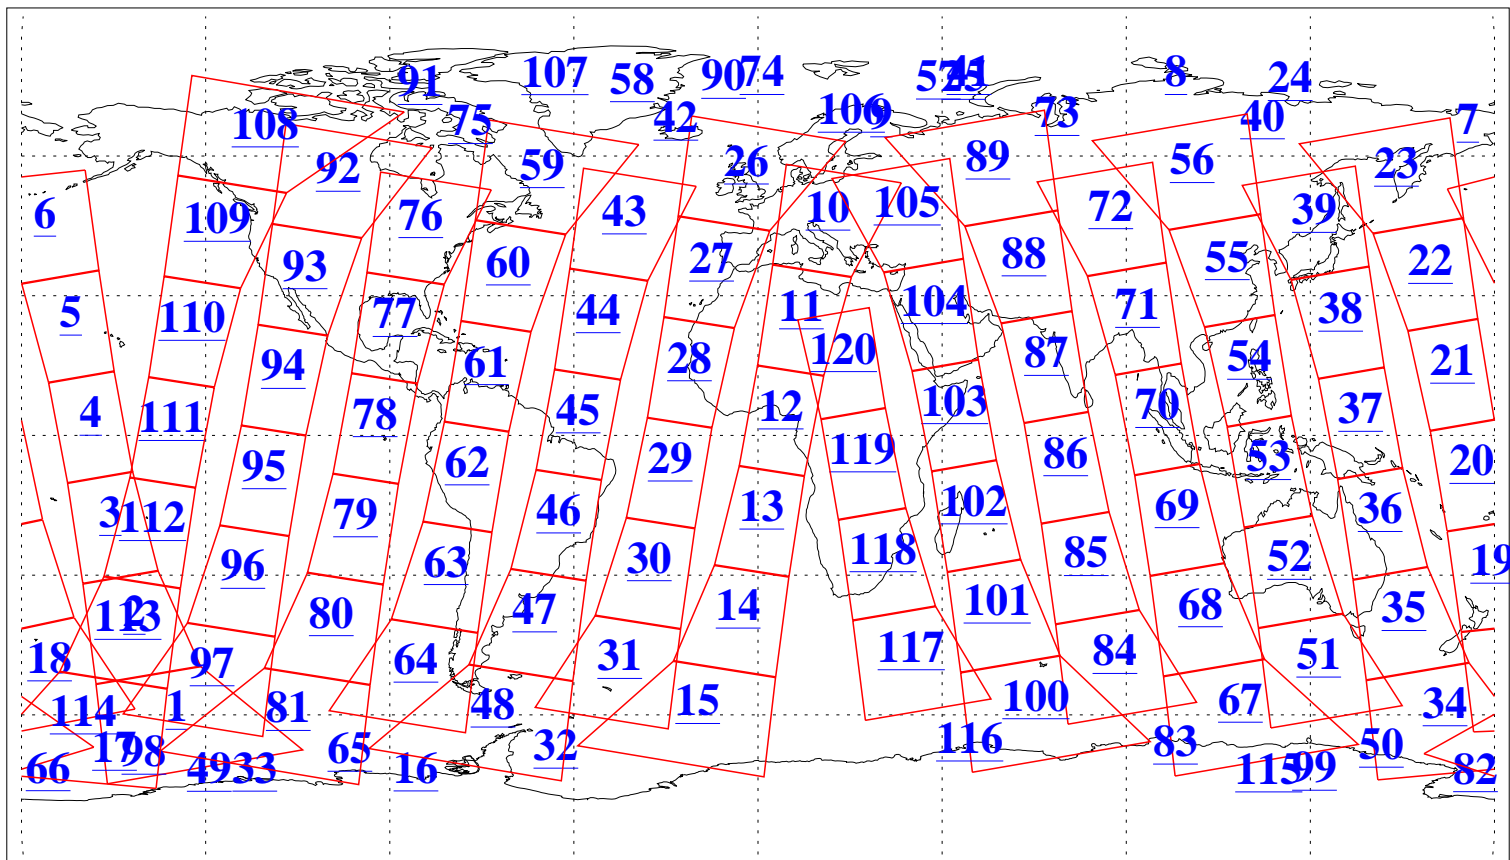

L1B Availability
AMSU Granules: 240
HSB Granules: 0
AIRS Granules: 240

19 Jul 2011
DoY 200
Aqua Day 3363
Granules: 1 to 120

Granules: 121 to 240

Legend: AMSU Available, HSB Available, AIRS Available

L1B Availability
AMSU Granules: 240
HSB Granules: 0
AIRS Granules: 240

19 Jul 2011
DoY 200
Aqua Day 3363
Ascending Granules

Descending Granules

Legend: AMSU Available, HSB Available, AIRS Available

L1B Availability
 AMSU Granules: 240
 HSB Granules: 0
 AIRS Granules: 240

19 Jul 2011
 DoY 200
 Aqua Day 3363

Northern Hemisphere Granules

Southern Hemisphere Granules

Legend: AMSU Available, HSB Available, AIRS Available