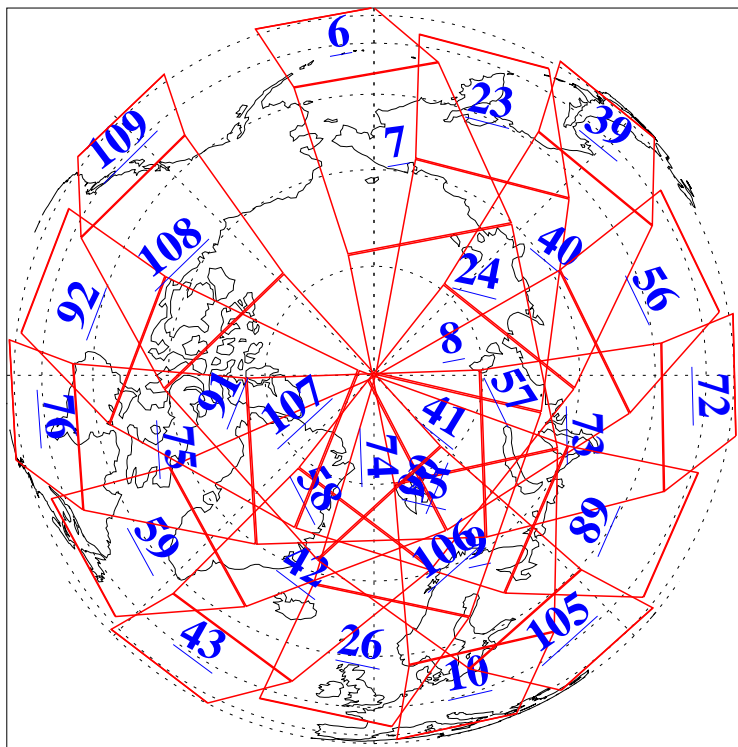

L1B Availability
AMSU Granules: 240
HSB Granules: 0
AIRS Granules: 240

19 Jul 2011
DoY 200
Aqua Day 3363
Granules: 1 to 120

Granules: 121 to 240

Legend: AMSU Available, HSB Available, AIRS Available

L1B Availability
AMSU Granules: 240
HSB Granules: 0
AIRS Granules: 240

19 Jul 2011
DoY 200
Aqua Day 3363
Ascending Granules

Descending Granules

Legend: AMSU Available, HSB Available, AIRS Available

L1B Availability
 AMSU Granules: 240
 HSB Granules: 0
 AIRS Granules: 240

19 Jul 2011
 DoY 200
 Aqua Day 3363

Northern Hemisphere Granules

Southern Hemisphere Granules

Legend: AMSU Available, HSB Available, AIRS Available