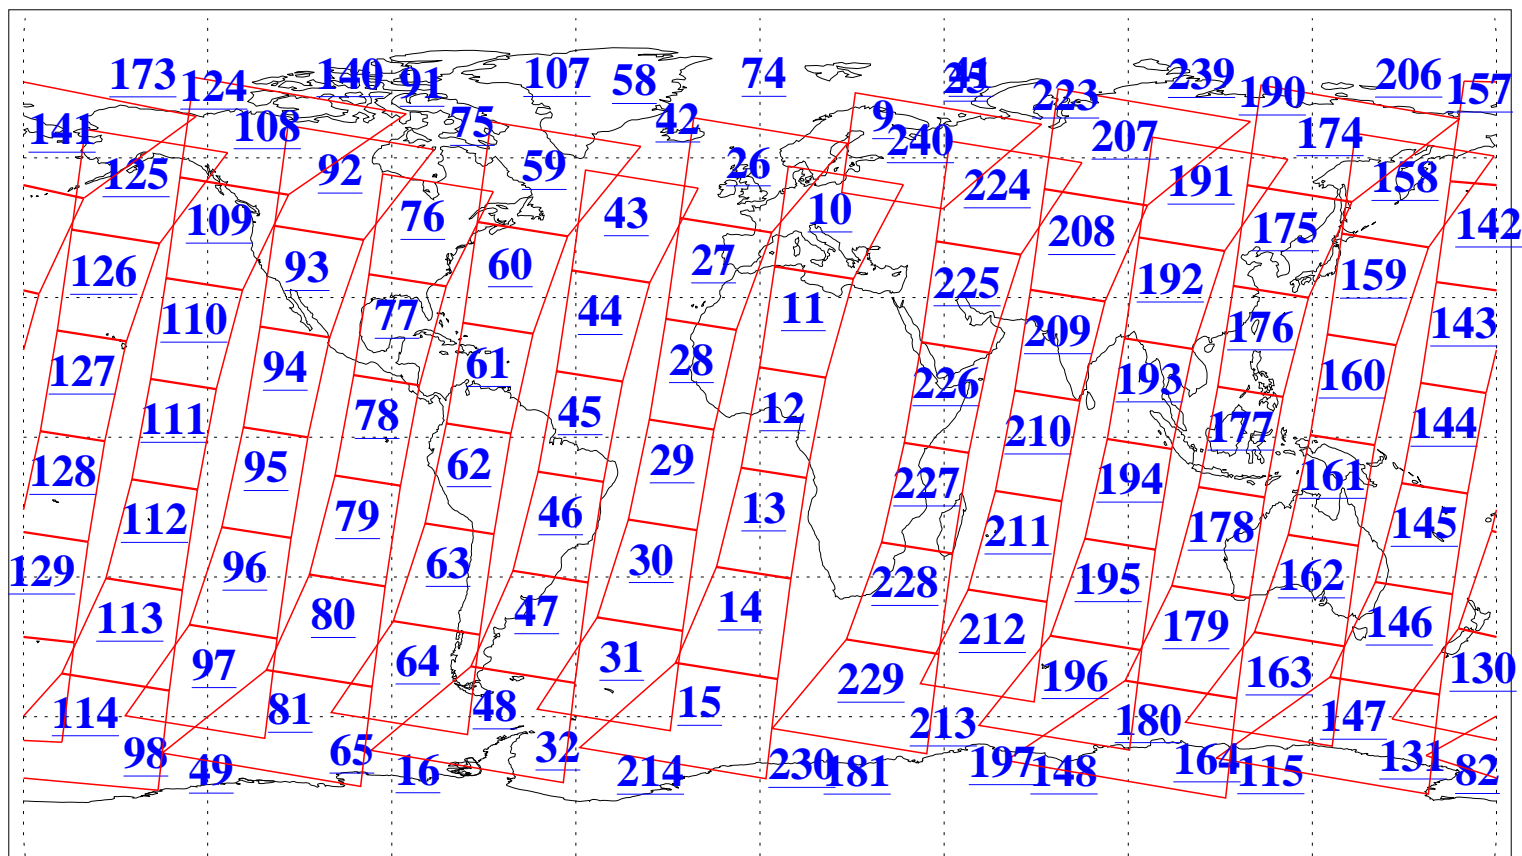

L1B Availability
AMSU Granules: 240
HSB Granules: 0
AIRS Granules: 240

19 Jul 2011
DoY 200
Aqua Day 3363
Granules: 1 to 120

Granules: 121 to 240

Legend: AMSU Available, HSB Available, AIRS Available

L1B Availability
AMSU Granules: 240
HSB Granules: 0
AIRS Granules: 240

19 Jul 2011
DoY 200
Aqua Day 3363
Ascending Granules

Descending Granules

Legend: AMSU Available, HSB Available, AIRS Available

L1B Availability
 AMSU Granules: 240
 HSB Granules: 0
 AIRS Granules: 240

19 Jul 2011
 DoY 200
 Aqua Day 3363