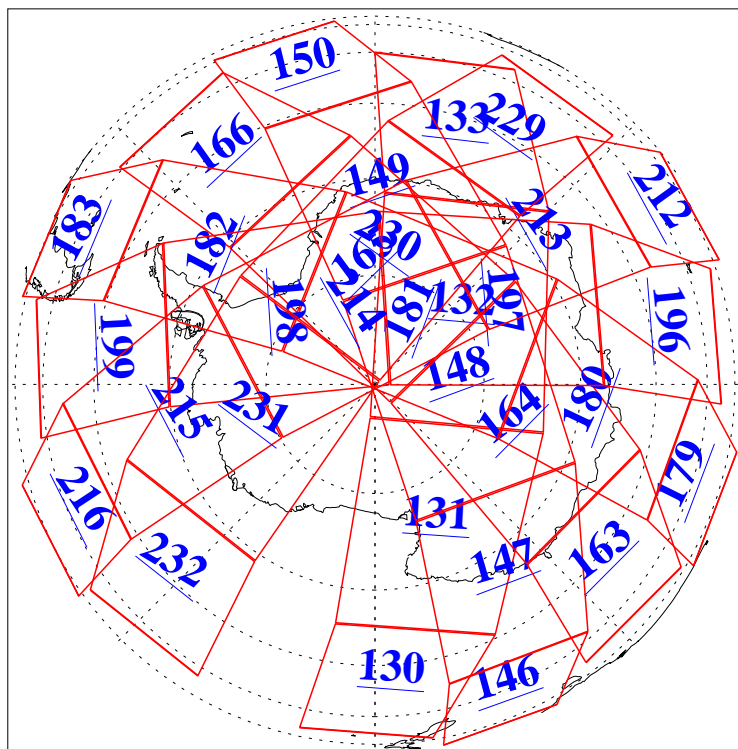

19 Jul 2011
DoY 200
Aqua Day 3363
Ascending Granules

Descending Granules

Legend: AMSU Available, HSB Available, AIRS Available

L1B Availability
 AMSU Granules: 240
 HSB Granules: 0
 AIRS Granules: 240

19 Jul 2011
 DoY 200
 Aqua Day 3363

Northern Hemisphere Granules

Southern Hemisphere Granules

Legend: AMSU Available, HSB Available, AIRS Available