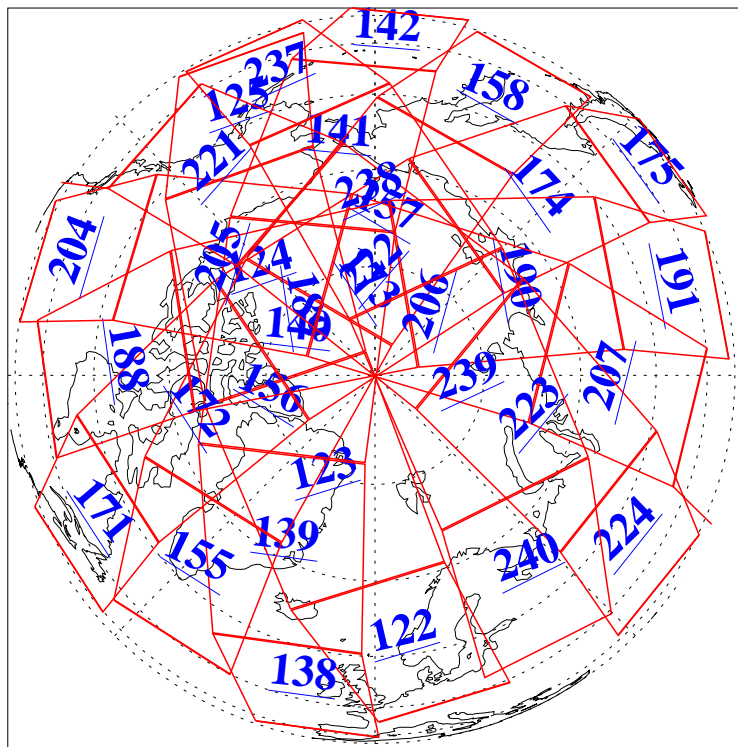

L1B Availability
AMSU Granules: 240
HSB Granules: 0
AIRS Granules: 240

19 Jul 2011
DoY 200
Aqua Day 3363
Granules: 1 to 120

Granules: 121 to 240

Legend: AMSU Available, HSB Available, AIRS Available

L1B Availability
AMSU Granules: 240
HSB Granules: 0
AIRS Granules: 240

19 Jul 2011
DoY 200
Aqua Day 3363
Ascending Granules

Descending Granules

Legend: AMSU Available, HSB Available, AIRS Available

L1B Availability
 AMSU Granules: 240
 HSB Granules: 0
 AIRS Granules: 240

19 Jul 2011
 DoY 200
 Aqua Day 3363

Northern Hemisphere Granules

Southern Hemisphere Granules

Legend: AMSU Available, HSB Available, AIRS Available