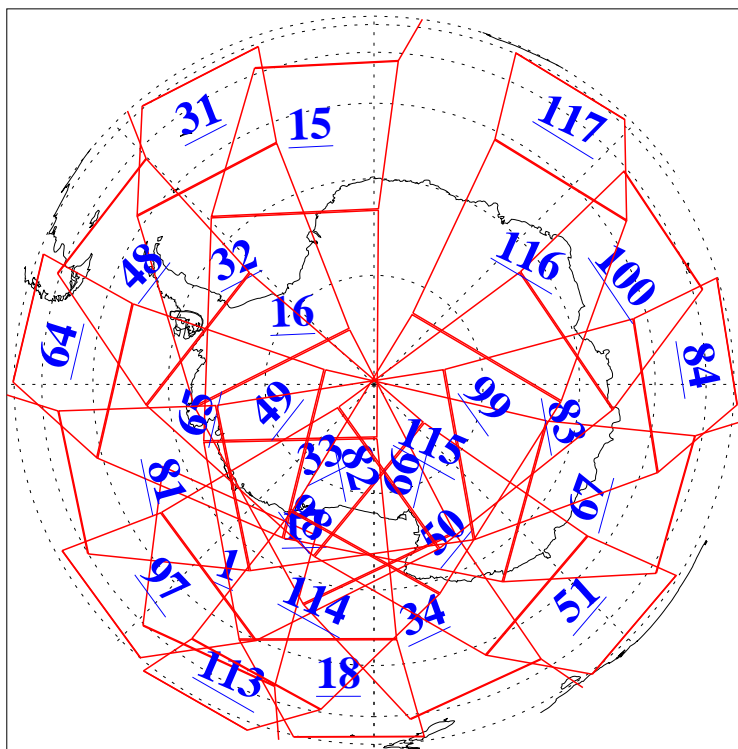

L1B Availability
AMSU Granules: 240
HSB Granules: 0
AIRS Granules: 240

19 Jul 2011
DoY 200
Aqua Day 3363
Granules: 1 to 120

Granules: 121 to 240

Legend: AMSU Available, HSB Available, AIRS Available

L1B Availability
AMSU Granules: 240
HSB Granules: 0
AIRS Granules: 240

19 Jul 2011
DoY 200
Aqua Day 3363
Ascending Granules

Descending Granules

Legend: AMSU Available, HSB Available, AIRS Available

L1B Availability
 AMSU Granules: 240
 HSB Granules: 0
 AIRS Granules: 240

19 Jul 2011
 DoY 200
 Aqua Day 3363

Northern Hemisphere Granules

Southern Hemisphere Granules

Legend: AMSU Available, HSB Available, AIRS Available