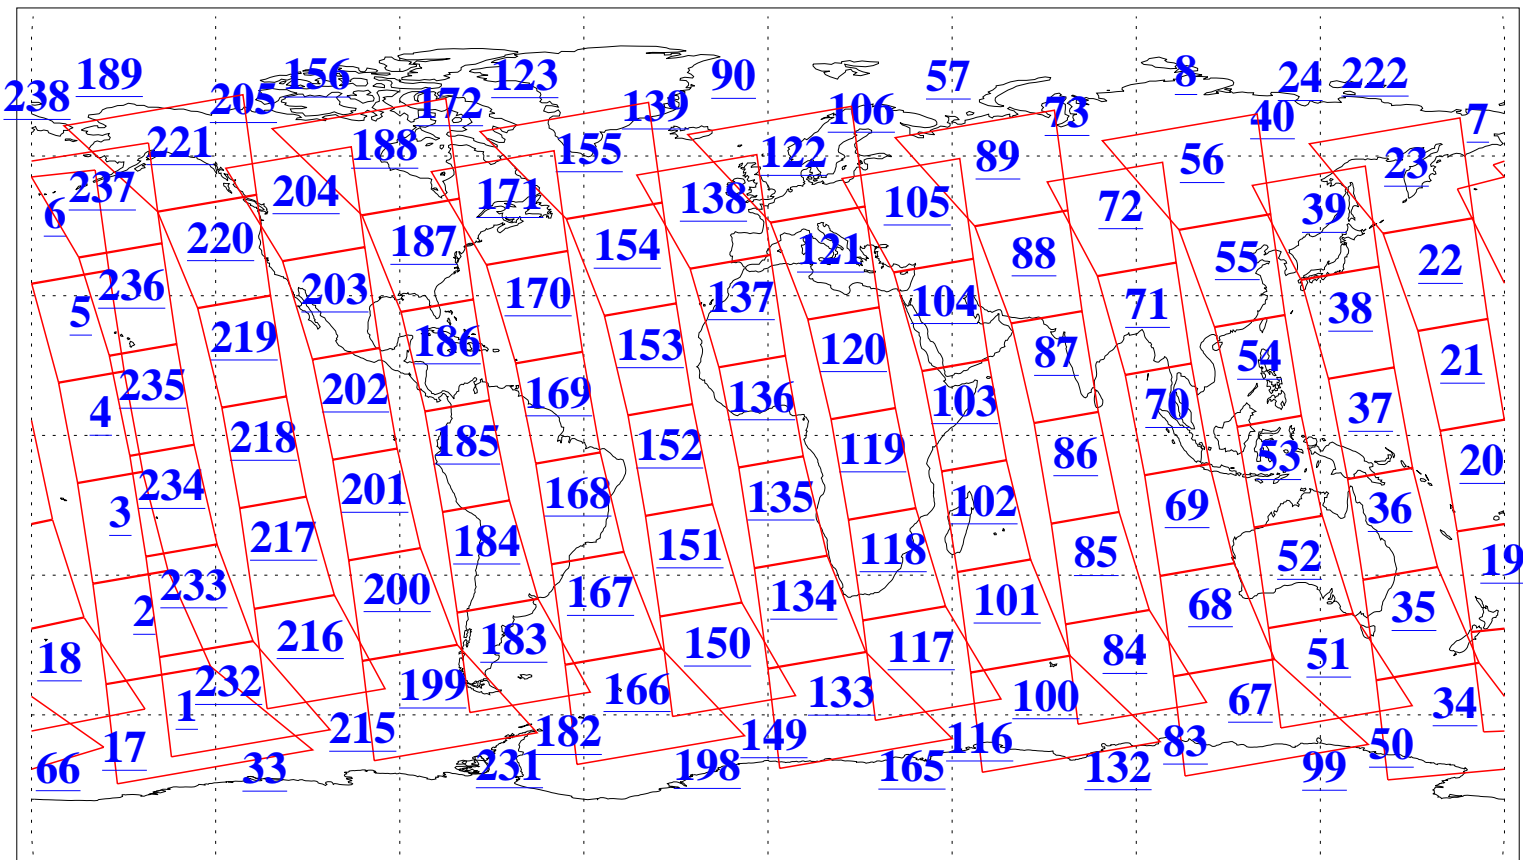

L1B Availability
AMSU Granules: 240
HSB Granules: 0
AIRS Granules: 240

19 Jul 2011
DoY 200
Aqua Day 3363
Granules: 1 to 120

Granules: 121 to 240

Legend: AMSU Available, HSB Available, AIRS Available

L1B Availability
AMSU Granules: 240
HSB Granules: 0
AIRS Granules: 240

19 Jul 2011
DoY 200
Aqua Day 3363
Ascending Granules

Descending Granules

Legend: AMSU Available, HSB Available, AIRS Available

L1B Availability
 AMSU Granules: 240
 HSB Granules: 0
 AIRS Granules: 240

19 Jul 2011
 DoY 200
 Aqua Day 3363

Northern Hemisphere Granules

Southern Hemisphere Granules

Legend: AMSU Available, HSB Available, AIRS Available