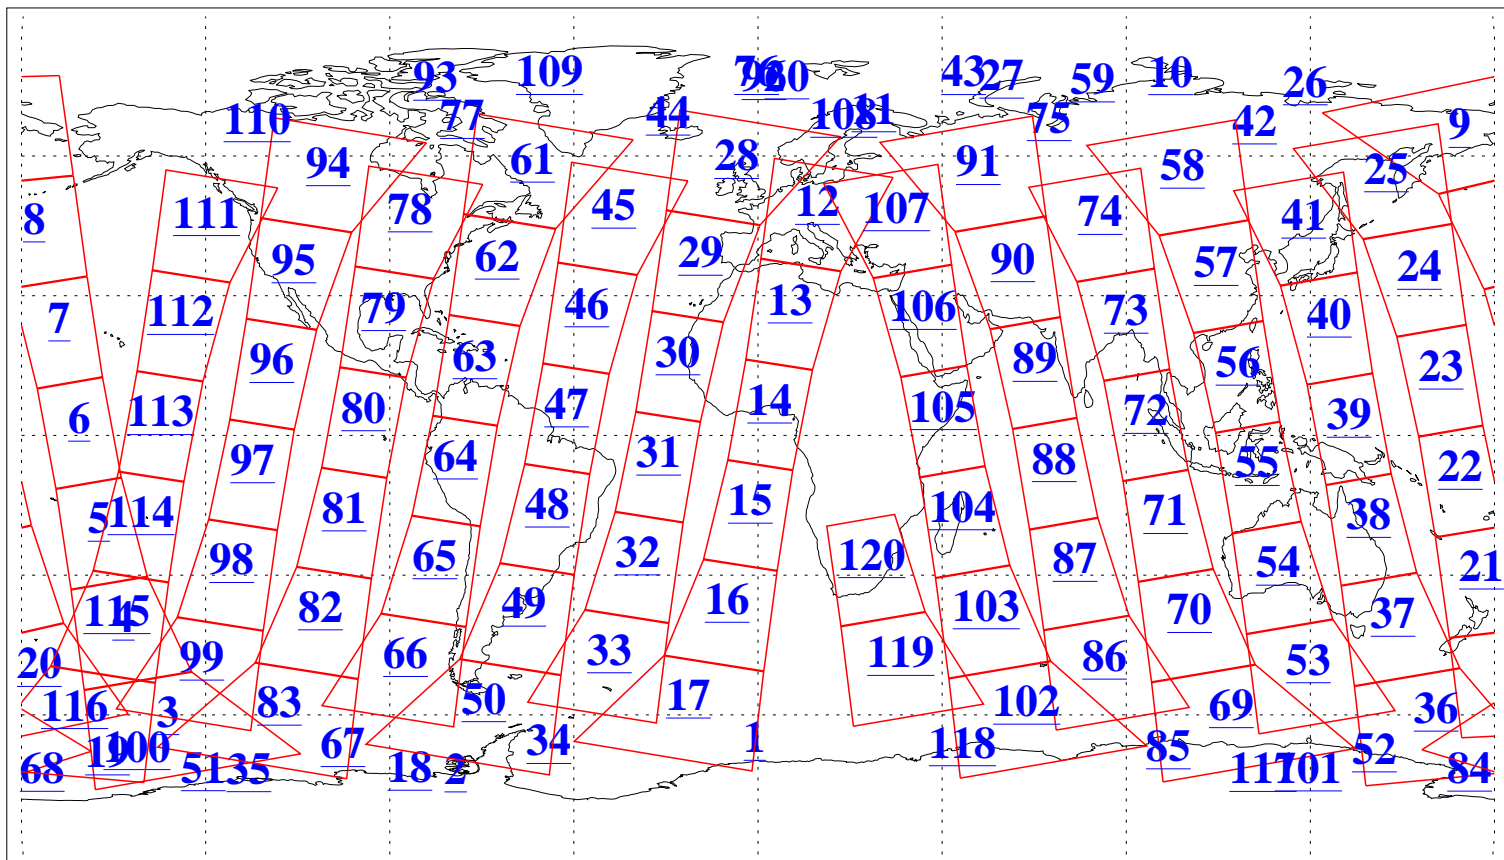

L1B Availability  
AMSU Granules: 240  
HSB Granules: 0  
AIRS Granules: 240

17 Jul 2011  
DoY 198  
Aqua Day 3361  
Granules: 1 to 120

Granules: 121 to 240

Legend: AMSU Available, HSB Available, AIRS Available

L1B Availability  
 AMSU Granules: 240  
 HSB Granules: 0  
 AIRS Granules: 240

17 Jul 2011  
 DoY 198  
 Aqua Day 3361  
 Ascending Granules

Descending Granules

Legend: AMSU Available, HSB Available, AIRS Available

L1B Availability  
 AMSU Granules: 240  
 HSB Granules: 0  
 AIRS Granules: 240

17 Jul 2011  
 DoY 198  
 Aqua Day 3361

Northern Hemisphere Granules

Southern Hemisphere Granules

Legend: AMSU Available, HSB Available, AIRS Available