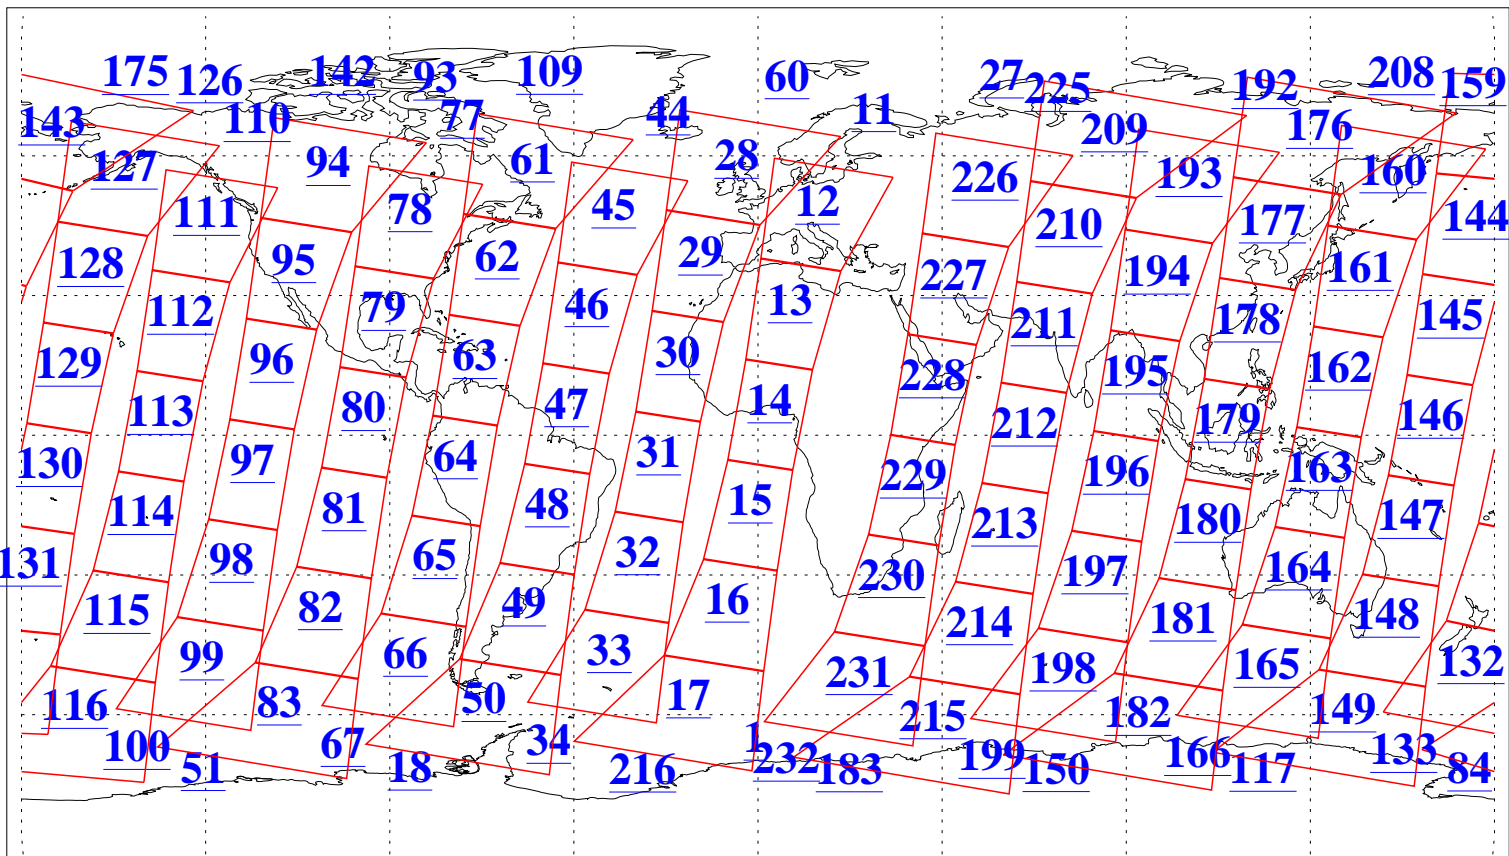

L1B Availability  
AMSU Granules: 240  
HSB Granules: 0  
AIRS Granules: 240

17 Jul 2011  
DoY 198  
Aqua Day 3361  
Granules: 1 to 120

Granules: 121 to 240

Legend: AMSU Available, HSB Available, AIRS Available

L1B Availability  
 AMSU Granules: 240  
 HSB Granules: 0  
 AIRS Granules: 240

17 Jul 2011  
 DoY 198  
 Aqua Day 3361  
 Ascending Granules

Descending Granules

Legend: AMSU Available, HSB Available, AIRS Available

L1B Availability  
 AMSU Granules: 240  
 HSB Granules: 0  
 AIRS Granules: 240

17 Jul 2011  
 DoY 198  
 Aqua Day 3361

Northern Hemisphere Granules

Southern Hemisphere Granules

Legend: AMSU Available, HSB Available, AIRS Available