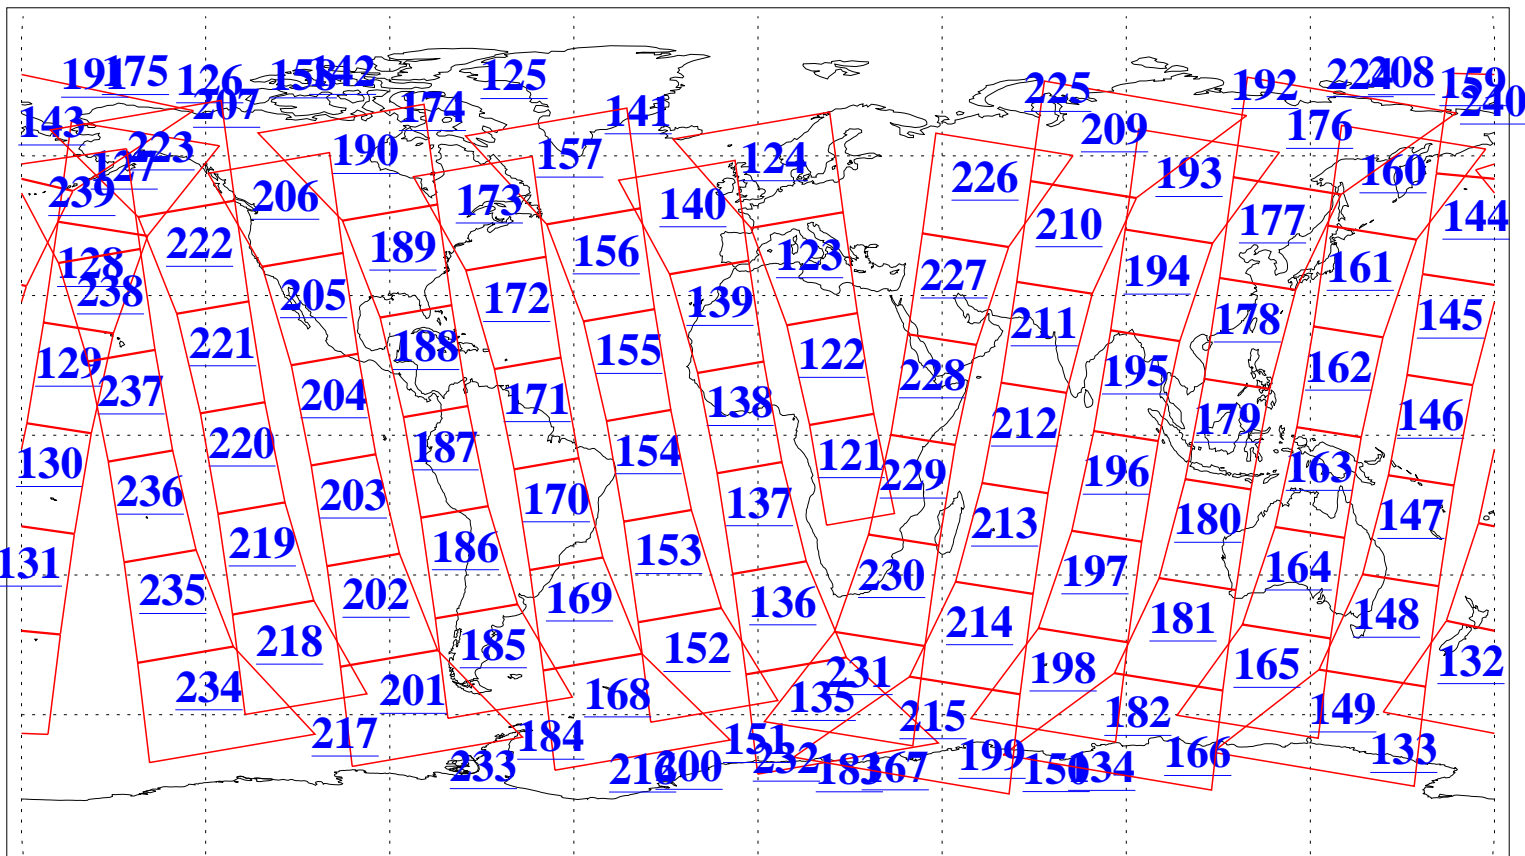

L1B Availability  
AMSU Granules: 240  
HSB Granules: 0  
AIRS Granules: 240

17 Jul 2011  
DoY 198  
Aqua Day 3361  
Granules: 1 to 120

Granules: 121 to 240

Legend: AMSU Available, HSB Available, AIRS Available

L1B Availability  
 AMSU Granules: 240  
 HSB Granules: 0  
 AIRS Granules: 240

17 Jul 2011  
 DoY 198  
 Aqua Day 3361  
 Ascending Granules

Descending Granules

Legend: AMSU Available, HSB Available, AIRS Available

L1B Availability  
 AMSU Granules: 240  
 HSB Granules: 0  
 AIRS Granules: 240

17 Jul 2011  
 DoY 198  
 Aqua Day 3361

Northern Hemisphere Granules

Southern Hemisphere Granules

Legend: AMSU Available, HSB Available, AIRS Available