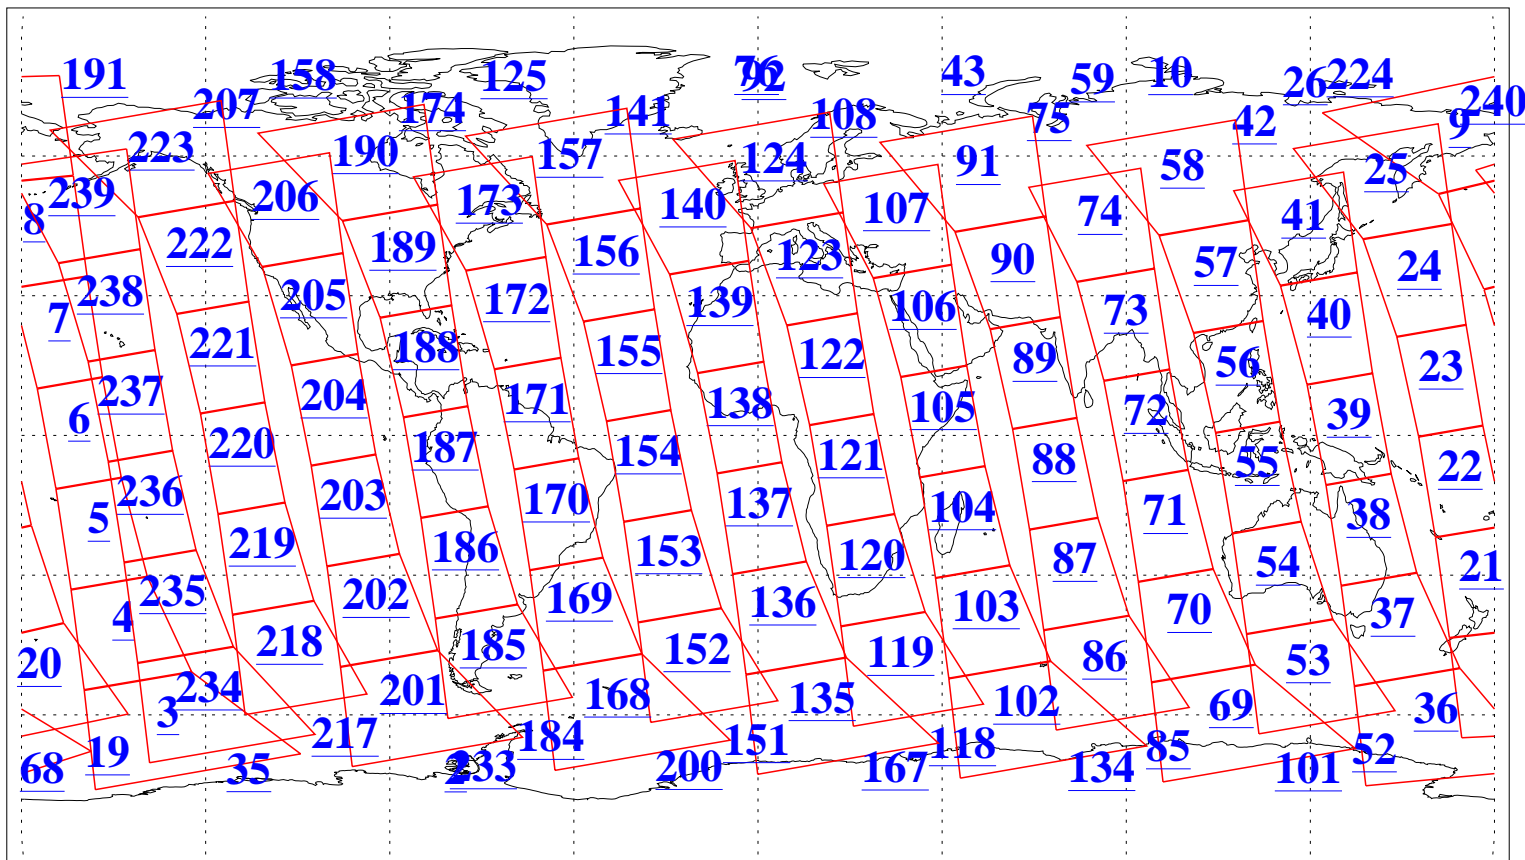

L1B Availability  
AMSU Granules: 240  
HSB Granules: 0  
AIRS Granules: 240

17 Jul 2011  
DoY 198  
Aqua Day 3361  
Granules: 1 to 120

Granules: 121 to 240

Legend: AMSU Available, HSB Available, AIRS Available

L1B Availability  
 AMSU Granules: 240  
 HSB Granules: 0  
 AIRS Granules: 240

17 Jul 2011  
 DoY 198  
 Aqua Day 3361  
 Ascending Granules

Descending Granules

Legend: AMSU Available, HSB Available, AIRS Available

L1B Availability  
 AMSU Granules: 240  
 HSB Granules: 0  
 AIRS Granules: 240

17 Jul 2011  
 DoY 198  
 Aqua Day 3361

Northern Hemisphere Granules

Southern Hemisphere Granules

Legend: AMSU Available, HSB Available, AIRS Available