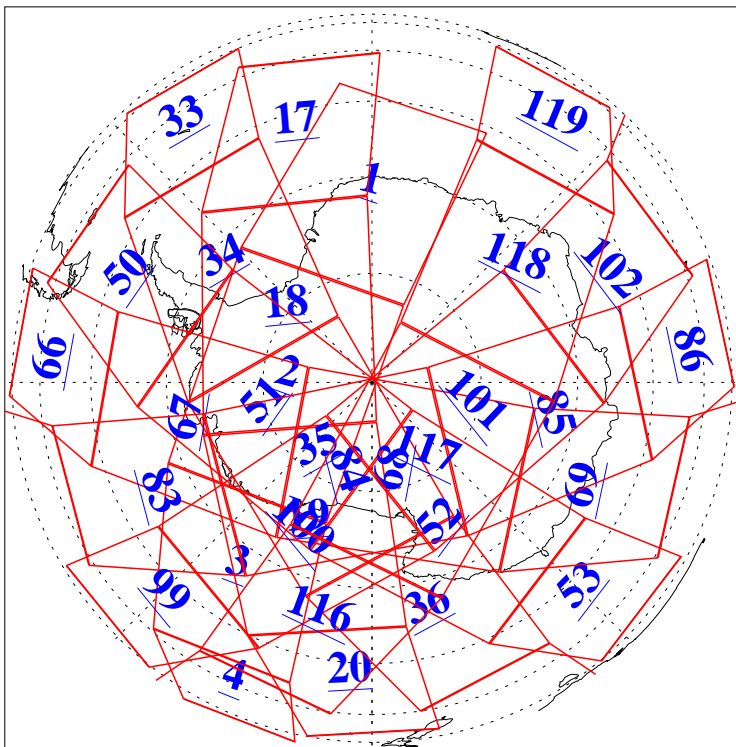

L1B Availability  
AMSU Granules: 240  
HSB Granules: 0  
AIRS Granules: 240

17 Jul 2011  
DoY 198  
Aqua Day 3361  
Granules: 1 to 120

Granules: 121 to 240

Legend: AMSU Available, HSB Available, AIRS Available

L1B Availability  
 AMSU Granules: 240  
 HSB Granules: 0  
 AIRS Granules: 240

17 Jul 2011  
 DoY 198  
 Aqua Day 3361  
 Ascending Granules

Descending Granules

Legend: AMSU Available, HSB Available, AIRS Available

L1B Availability  
 AMSU Granules: 240  
 HSB Granules: 0  
 AIRS Granules: 240

17 Jul 2011  
 DoY 198  
 Aqua Day 3361

Northern Hemisphere Granules

Southern Hemisphere Granules

Legend: AMSU Available, HSB Available, AIRS Available