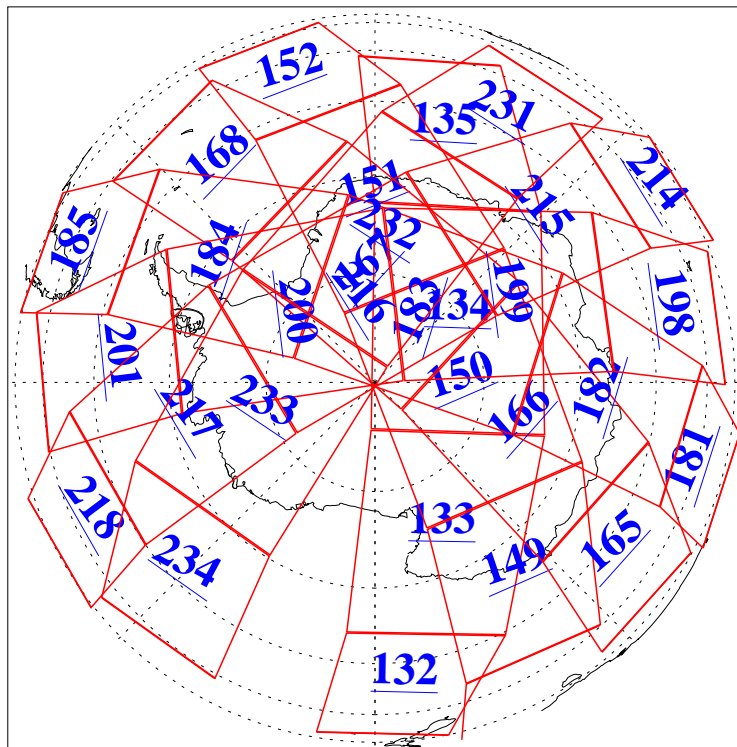

L1B Availability  
AMSU Granules: 240  
HSB Granules: 0  
AIRS Granules: 240

17 Jul 2011  
DoY 198  
Aqua Day 3361  
Granules: 1 to 120

Granules: 121 to 240

Legend: AMSU Available, HSB Available, AIRS Available

L1B Availability  
 AMSU Granules: 240  
 HSB Granules: 0  
 AIRS Granules: 240

17 Jul 2011  
 DoY 198  
 Aqua Day 3361  
 Ascending Granules

Descending Granules

Legend: AMSU Available, HSB Available, AIRS Available

L1B Availability  
 AMSU Granules: 240  
 HSB Granules: 0  
 AIRS Granules: 240

17 Jul 2011  
 DoY 198  
 Aqua Day 3361

Northern Hemisphere Granules

Southern Hemisphere Granules

Legend: AMSU Available, HSB Available, AIRS Available