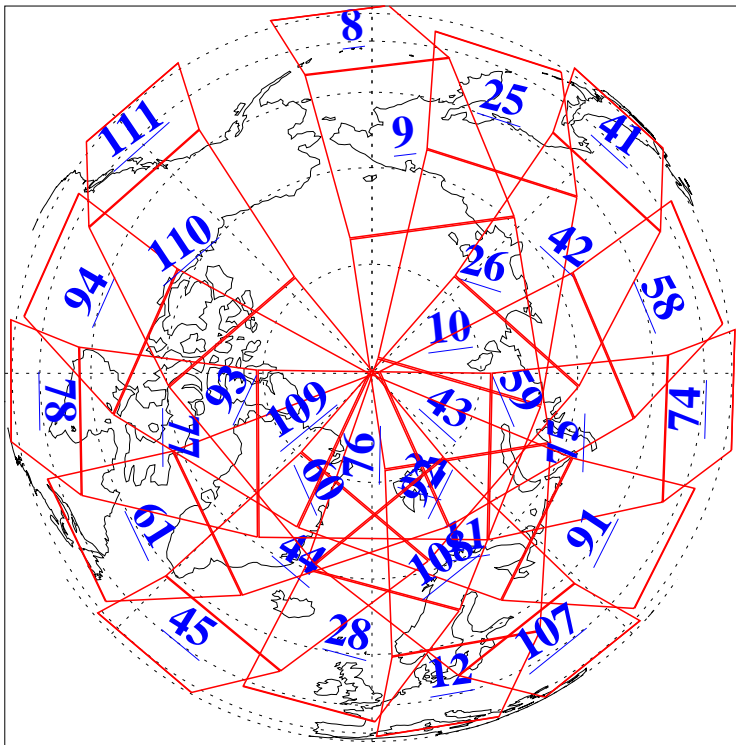

L1B Availability  
AMSU Granules: 240  
HSB Granules: 0  
AIRS Granules: 240

17 Jul 2011  
DoY 198  
Aqua Day 3361  
Granules: 1 to 120

Granules: 121 to 240

Legend: AMSU Available, HSB Available, AIRS Available

L1B Availability  
 AMSU Granules: 240  
 HSB Granules: 0  
 AIRS Granules: 240

17 Jul 2011  
 DoY 198  
 Aqua Day 3361  
 Ascending Granules

Descending Granules

Legend: AMSU Available, HSB Available, AIRS Available

L1B Availability  
 AMSU Granules: 240  
 HSB Granules: 0  
 AIRS Granules: 240

17 Jul 2011  
 DoY 198  
 Aqua Day 3361

Northern Hemisphere Granules

Southern Hemisphere Granules

Legend: AMSU Available, HSB Available, AIRS Available