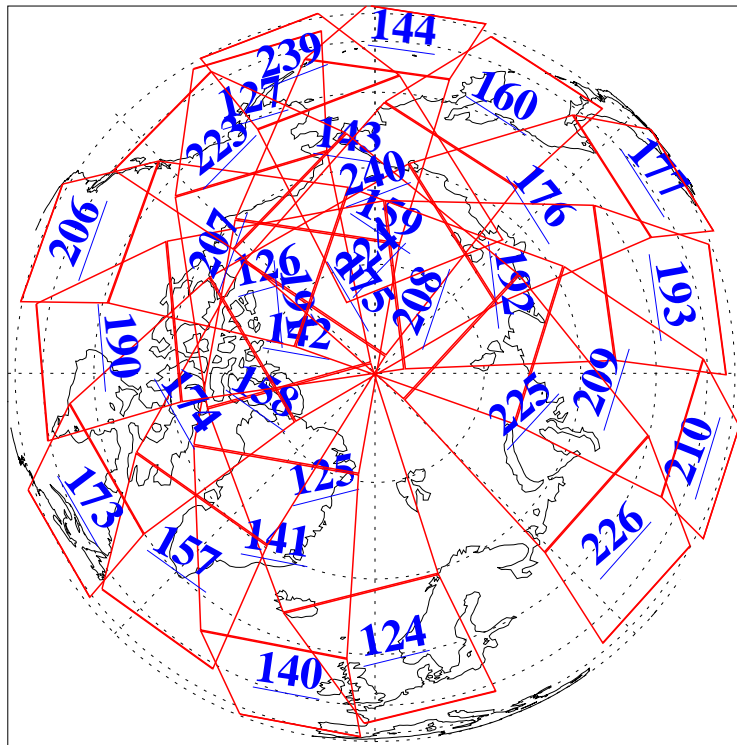

L1B Availability  
AMSU Granules: 240  
HSB Granules: 0  
AIRS Granules: 240

17 Jul 2011  
DoY 198  
Aqua Day 3361  
Granules: 1 to 120

Granules: 121 to 240

Legend: AMSU Available, HSB Available, AIRS Available

L1B Availability  
 AMSU Granules: 240  
 HSB Granules: 0  
 AIRS Granules: 240

17 Jul 2011  
 DoY 198  
 Aqua Day 3361  
 Ascending Granules

Descending Granules

Legend: AMSU Available, HSB Available, AIRS Available

L1B Availability  
 AMSU Granules: 240  
 HSB Granules: 0  
 AIRS Granules: 240

17 Jul 2011  
 DoY 198  
 Aqua Day 3361

Northern Hemisphere Granules

Southern Hemisphere Granules

Legend: AMSU Available, HSB Available, AIRS Available