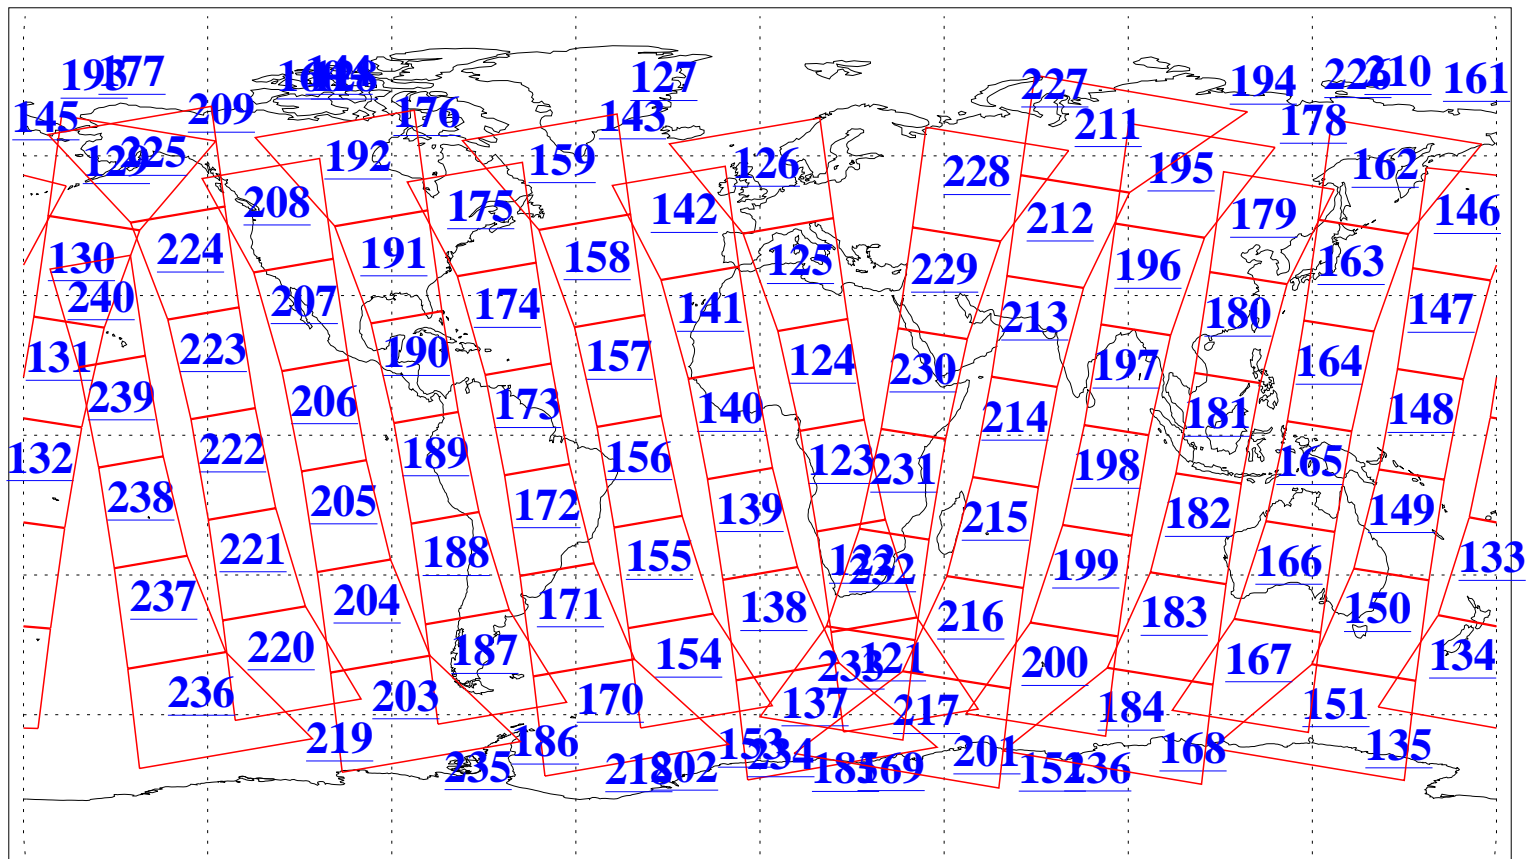

L1B Availability  
AMSU Granules: 240  
HSB Granules: 0  
AIRS Granules: 240

15 Jul 2011  
DoY 196  
Aqua Day 3359  
Granules: 1 to 120

Granules: 121 to 240

Legend: AMSU Available, HSB Available, AIRS Available

L1B Availability  
AMSU Granules: 240  
HSB Granules: 0  
AIRS Granules: 240

15 Jul 2011  
DoY 196  
Aqua Day 3359

Ascending Granules

Descending Granules

Legend: AMSU Available, HSB Available, AIRS Available