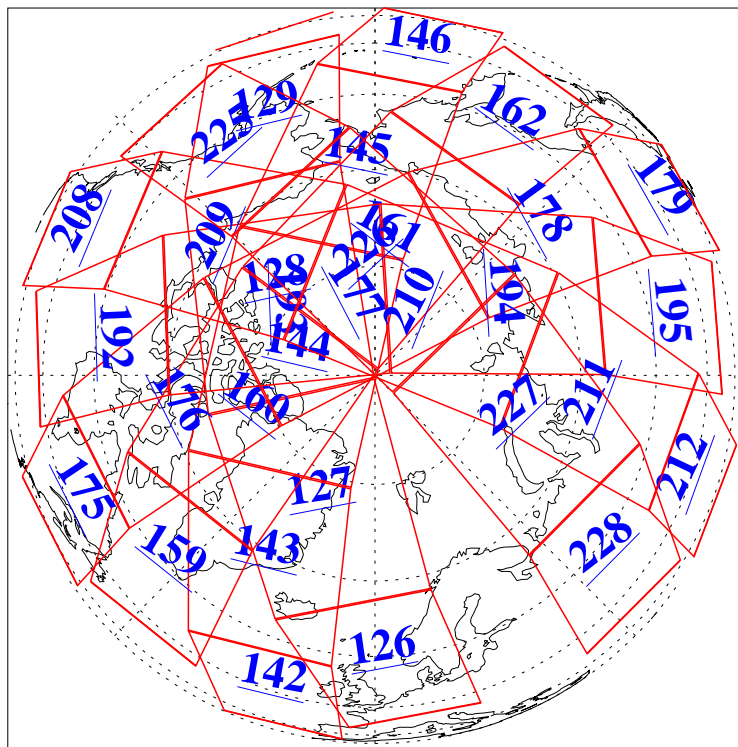

L1B Availability  
AMSU Granules: 240  
HSB Granules: 0  
AIRS Granules: 240

15 Jul 2011  
DoY 196  
Aqua Day 3359  
Granules: 1 to 120

Granules: 121 to 240

Legend: AMSU Available, HSB Available, AIRS Available

L1B Availability  
AMSU Granules: 240  
HSB Granules: 0  
AIRS Granules: 240

15 Jul 2011  
DoY 196  
Aqua Day 3359

Ascending Granules

Descending Granules

Legend: AMSU Available, HSB Available, AIRS Available

### Northern Hemisphere Granules