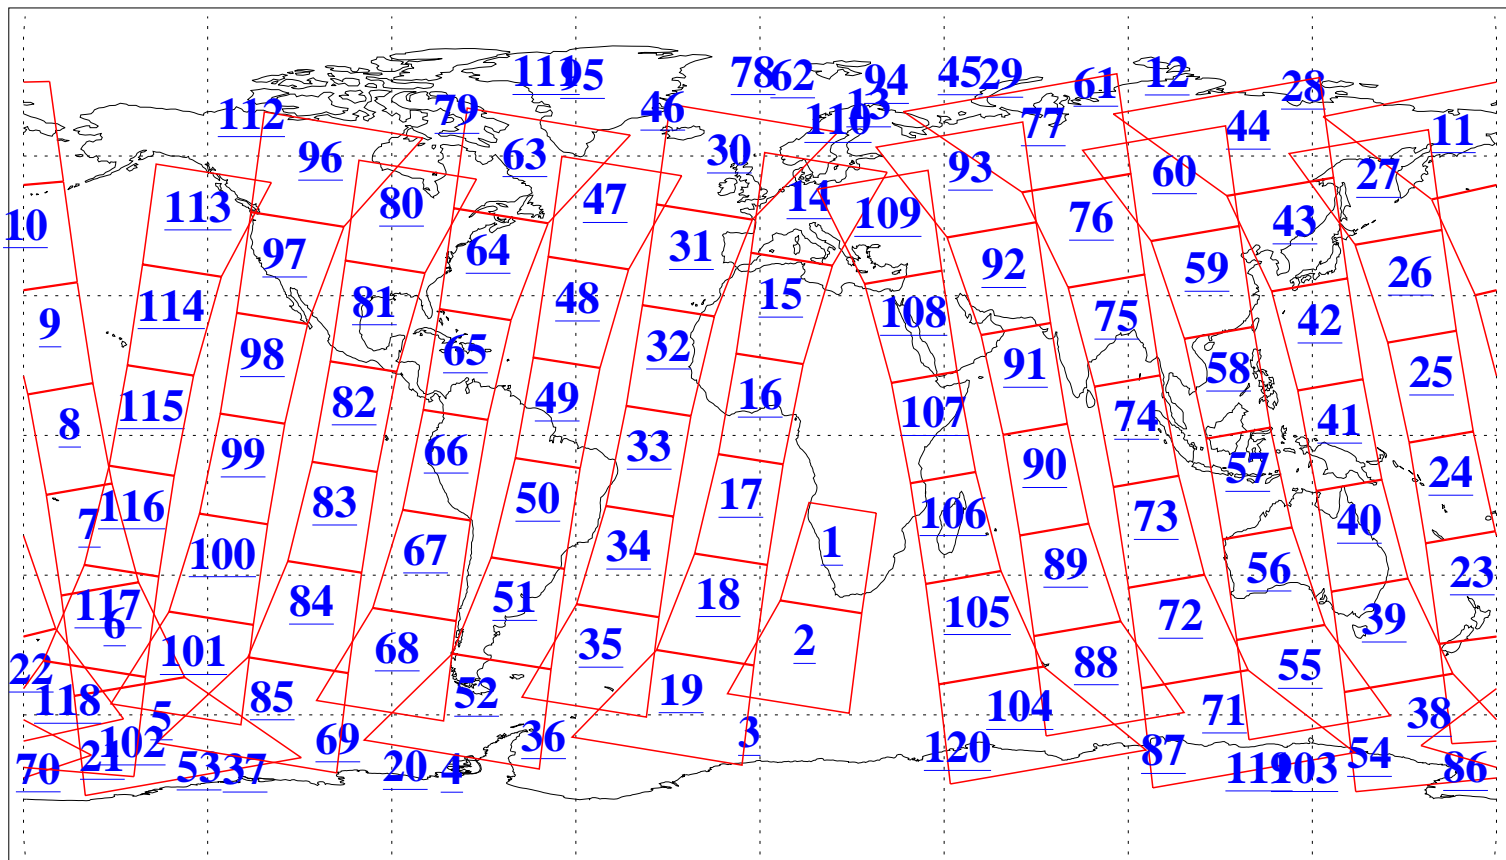

L1B Availability  
AMSU Granules: 240  
HSB Granules: 0  
AIRS Granules: 240

15 Jul 2011  
DoY 196  
Aqua Day 3359  
Granules: 1 to 120

Granules: 121 to 240

Legend: AMSU Available, HSB Available, AIRS Available

L1B Availability  
AMSU Granules: 240  
HSB Granules: 0  
AIRS Granules: 240

15 Jul 2011  
DoY 196  
Aqua Day 3359

Ascending Granules

Descending Granules

Legend: AMSU Available, HSB Available, AIRS Available

### Northern Hemisphere Granules