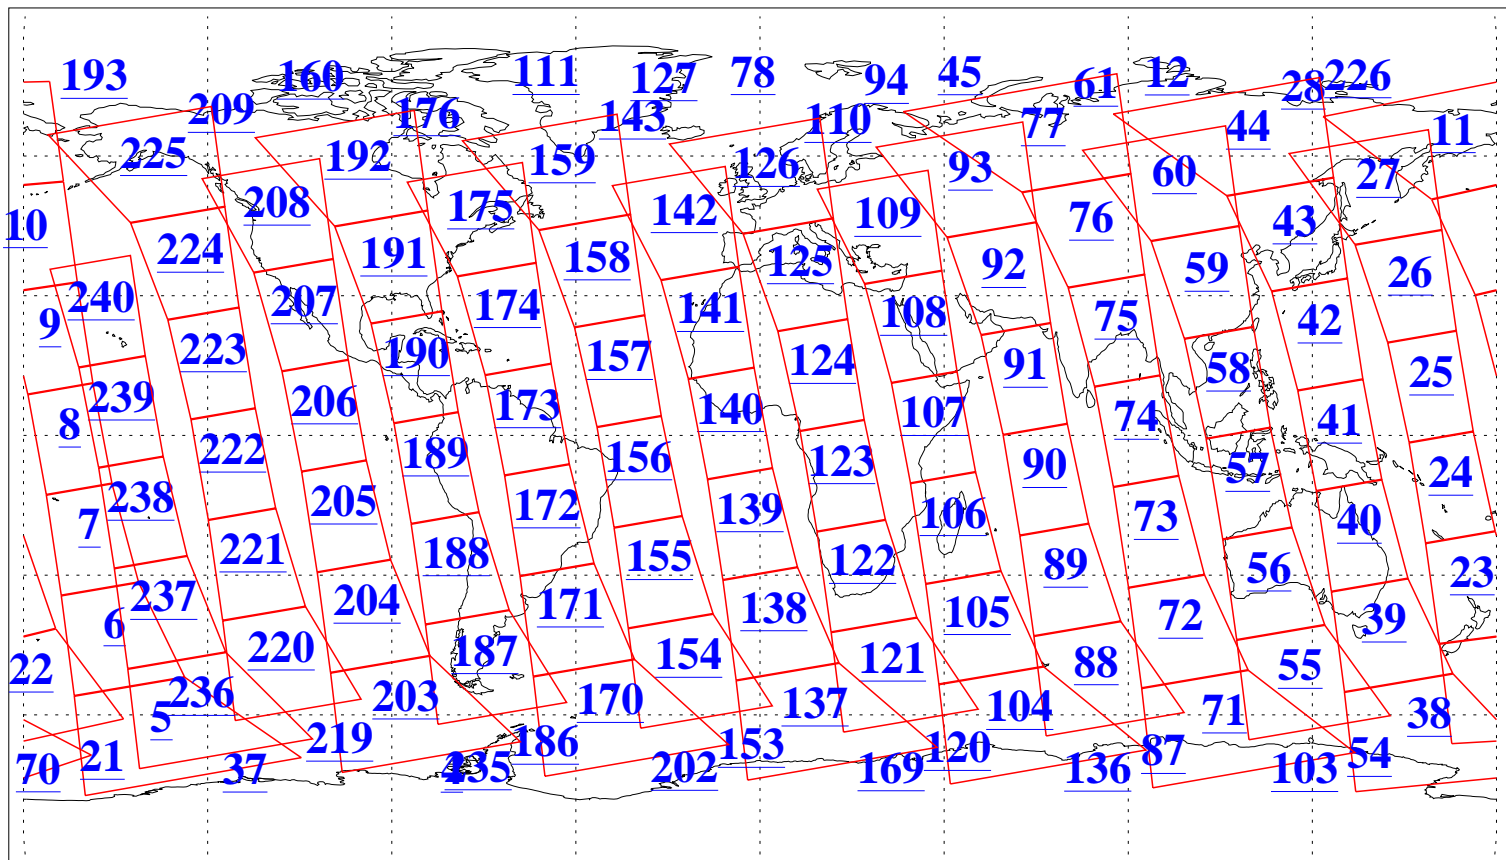

L1B Availability  
AMSU Granules: 240  
HSB Granules: 0  
AIRS Granules: 240

15 Jul 2011  
DoY 196  
Aqua Day 3359  
Granules: 1 to 120

Granules: 121 to 240

Legend: AMSU Available, HSB Available, AIRS Available

L1B Availability  
AMSU Granules: 240  
HSB Granules: 0  
AIRS Granules: 240

15 Jul 2011  
DoY 196  
Aqua Day 3359

Ascending Granules

Descending Granules

Legend: AMSU Available, HSB Available, AIRS Available

### Northern Hemisphere Granules