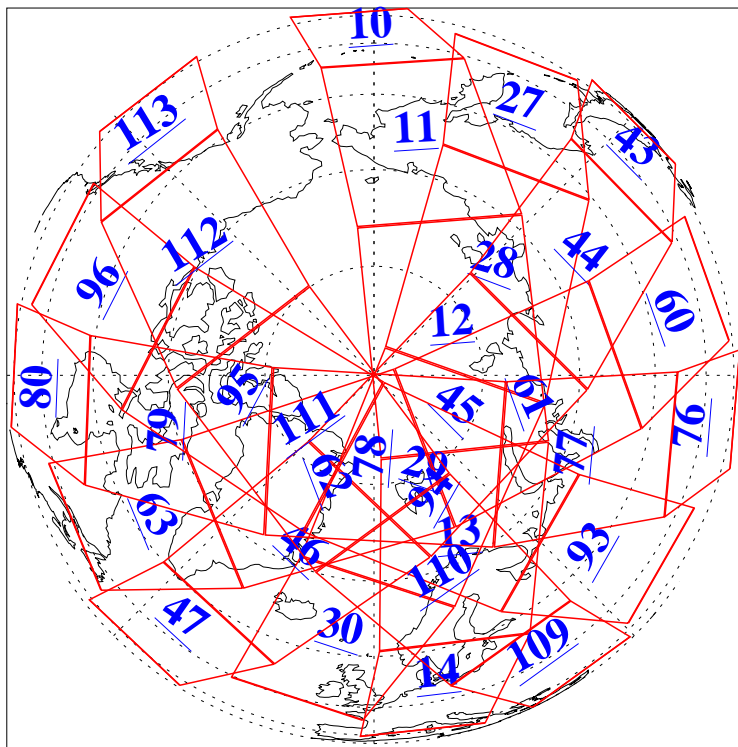

L1B Availability  
AMSU Granules: 240  
HSB Granules: 0  
AIRS Granules: 240

15 Jul 2011  
DoY 196  
Aqua Day 3359  
Granules: 1 to 120

Granules: 121 to 240

Legend: AMSU Available, HSB Available, AIRS Available

L1B Availability  
AMSU Granules: 240  
HSB Granules: 0  
AIRS Granules: 240

15 Jul 2011  
DoY 196  
Aqua Day 3359

Ascending Granules

Descending Granules

Legend: AMSU Available, HSB Available, AIRS Available

### Northern Hemisphere Granules