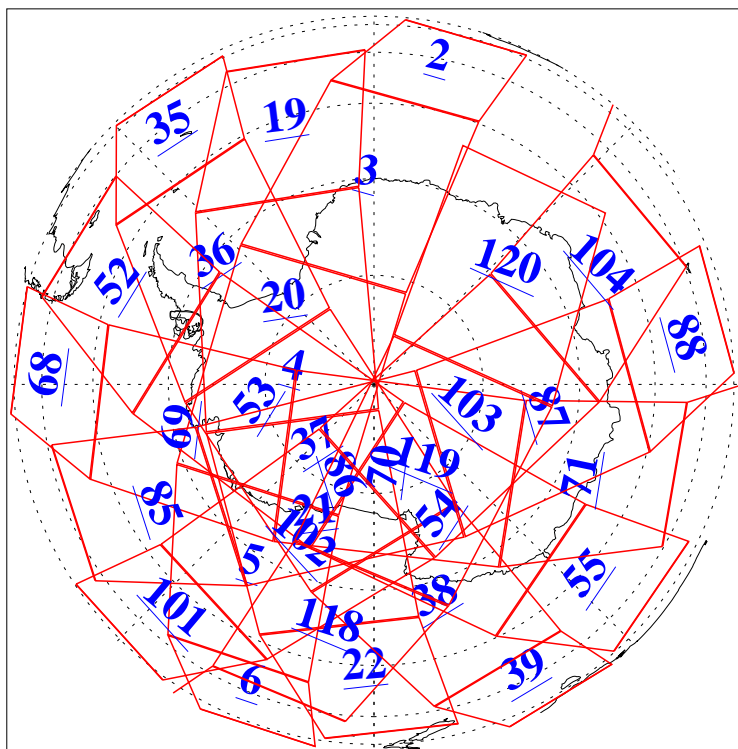

Legend: AMSU Available, HSB Available, AIRS Available