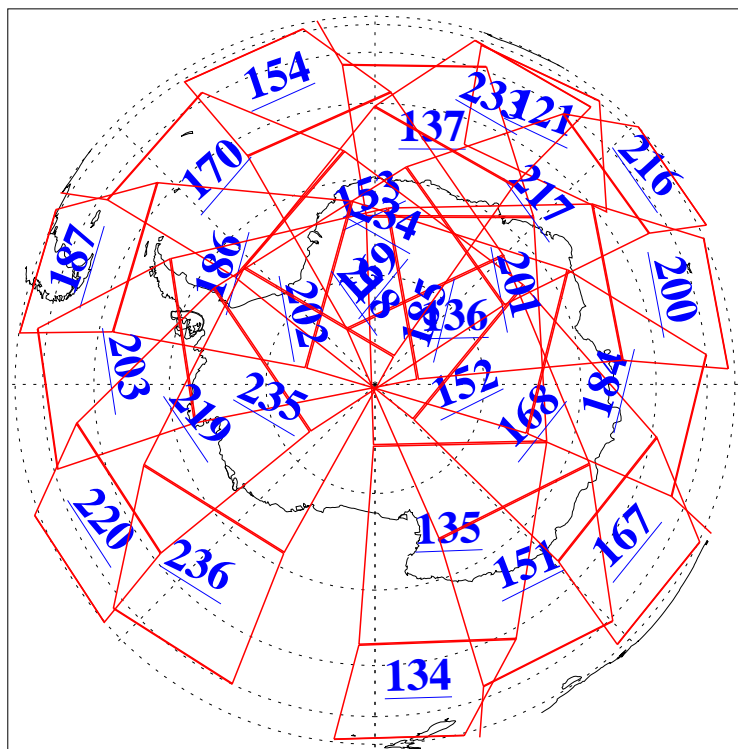

Legend: AMSU Available, HSB Available, AIRS Available