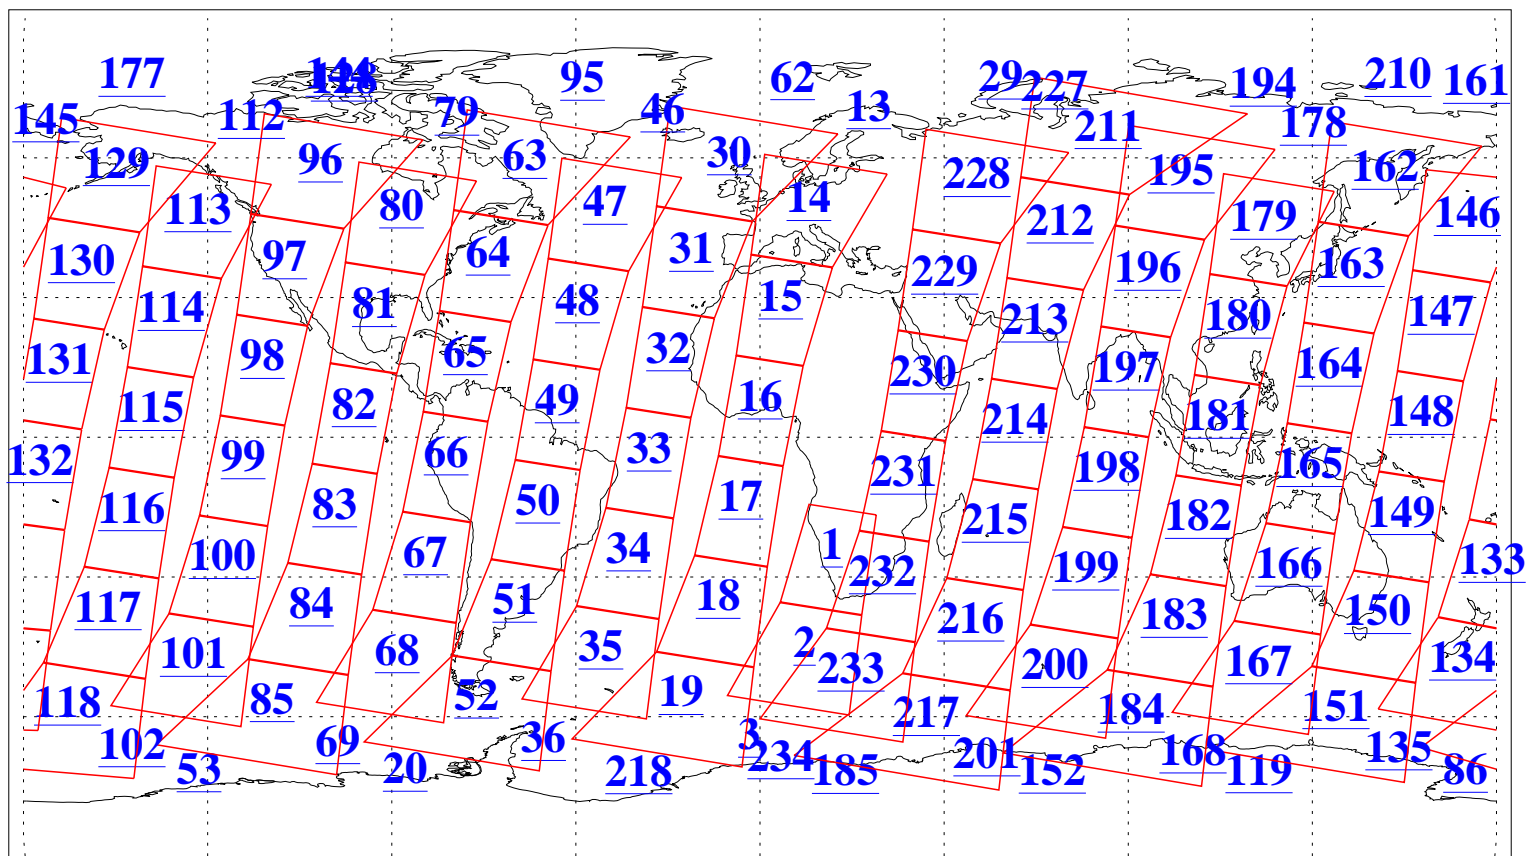

L1B Availability  
AMSU Granules: 240  
HSB Granules: 0  
AIRS Granules: 240

15 Jul 2011  
DoY 196  
Aqua Day 3359  
Granules: 1 to 120

Granules: 121 to 240

Legend: AMSU Available, HSB Available, AIRS Available

L1B Availability  
AMSU Granules: 240  
HSB Granules: 0  
AIRS Granules: 240

15 Jul 2011  
DoY 196  
Aqua Day 3359

Ascending Granules

Descending Granules

Legend: AMSU Available, HSB Available, AIRS Available