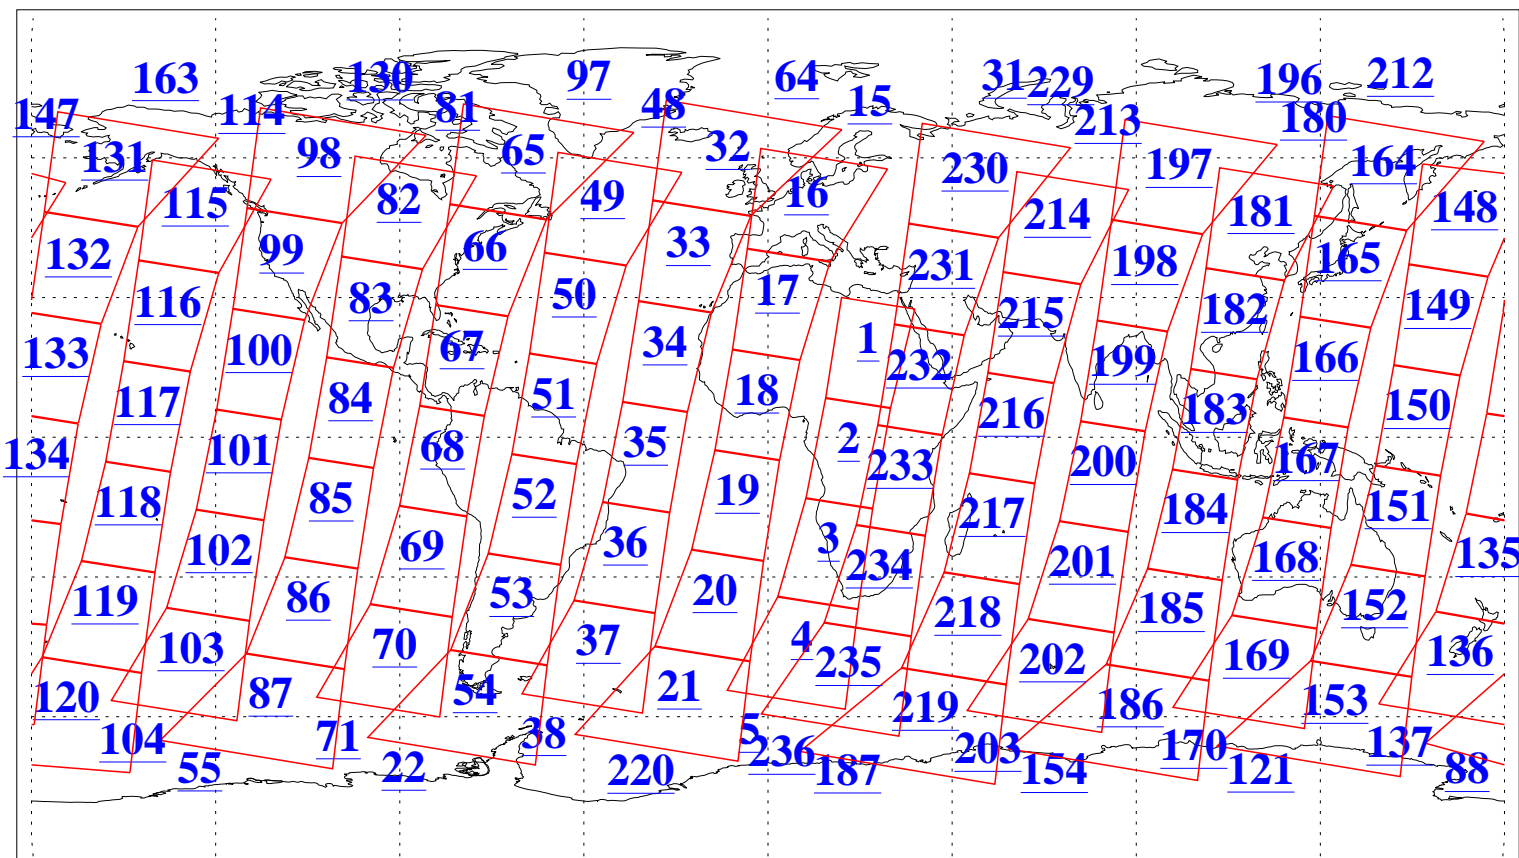

L1B Availability
AMSU Granules: 240
HSB Granules: 0
AIRS Granules: 240

13 Jul 2011
DoY 194
Aqua Day 3357
Granules: 1 to 120

Granules: 121 to 240

Legend: AMSU Available, HSB Available, AIRS Available

L1B Availability
AMSU Granules: 240
HSB Granules: 0
AIRS Granules: 240

13 Jul 2011
DoY 194
Aqua Day 3357

Ascending Granules

Descending Granules

Legend: AMSU Available, HSB Available, AIRS Available

L1B Availability
 AMSU Granules: 240
 HSB Granules: 0
 AIRS Granules: 240

13 Jul 2011
 DoY 194
 Aqua Day 3357

Northern Hemisphere Granules

Southern Hemisphere Granules

Legend: AMSU Available, HSB Available, AIRS Available