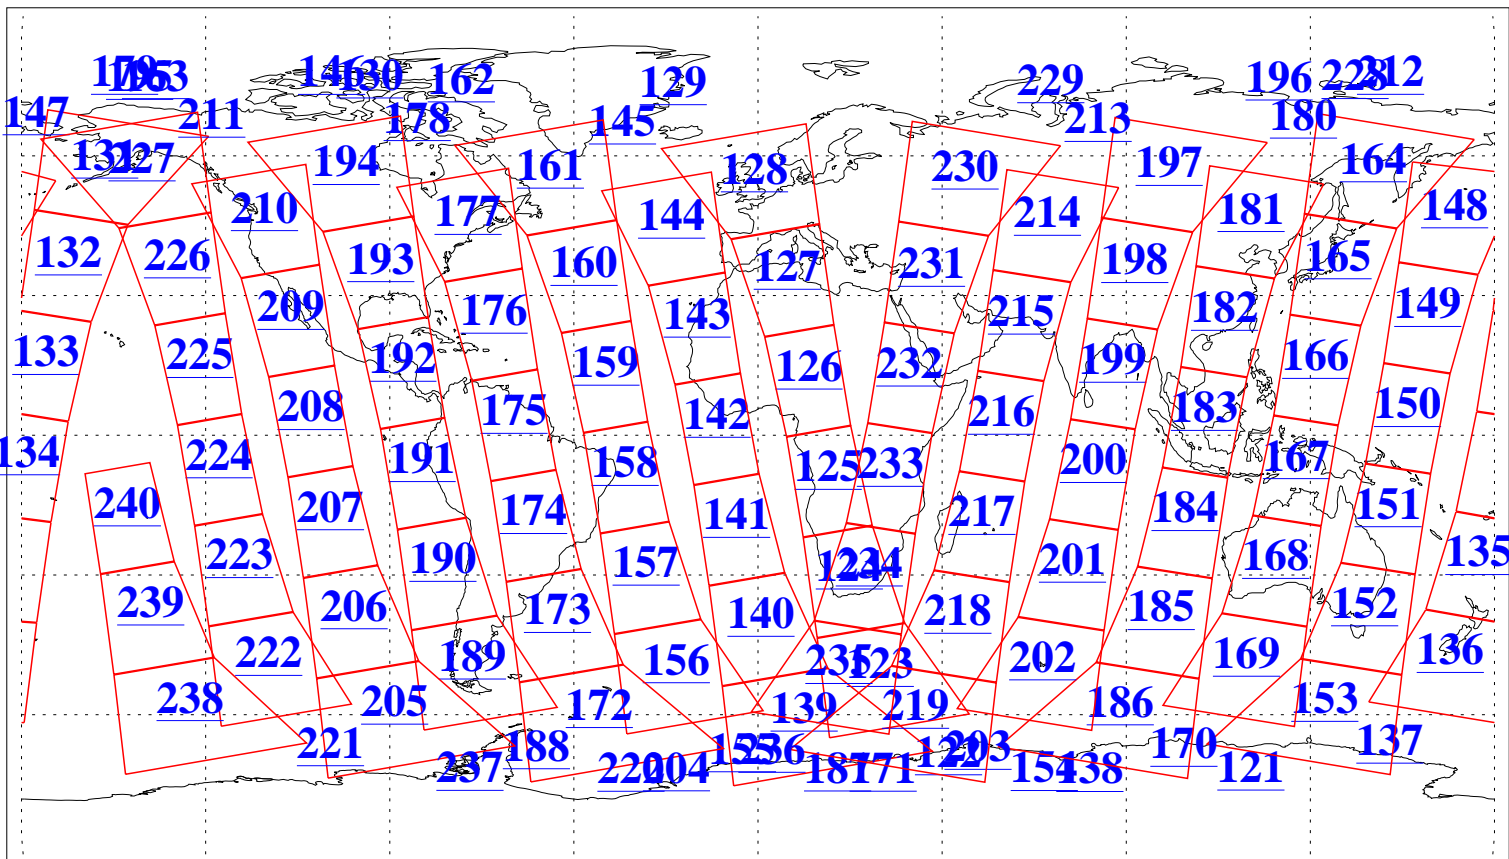

L1B Availability
AMSU Granules: 240
HSB Granules: 0
AIRS Granules: 240

13 Jul 2011
DoY 194
Aqua Day 3357
Granules: 1 to 120

Granules: 121 to 240

Legend: AMSU Available, HSB Available, AIRS Available

L1B Availability
AMSU Granules: 240
HSB Granules: 0
AIRS Granules: 240

13 Jul 2011
DoY 194
Aqua Day 3357

Ascending Granules

Descending Granules

Legend: AMSU Available, HSB Available, AIRS Available

L1B Availability
 AMSU Granules: 240
 HSB Granules: 0
 AIRS Granules: 240

13 Jul 2011
 DoY 194
 Aqua Day 3357

Northern Hemisphere Granules

Southern Hemisphere Granules

Legend: AMSU Available, HSB Available, AIRS Available