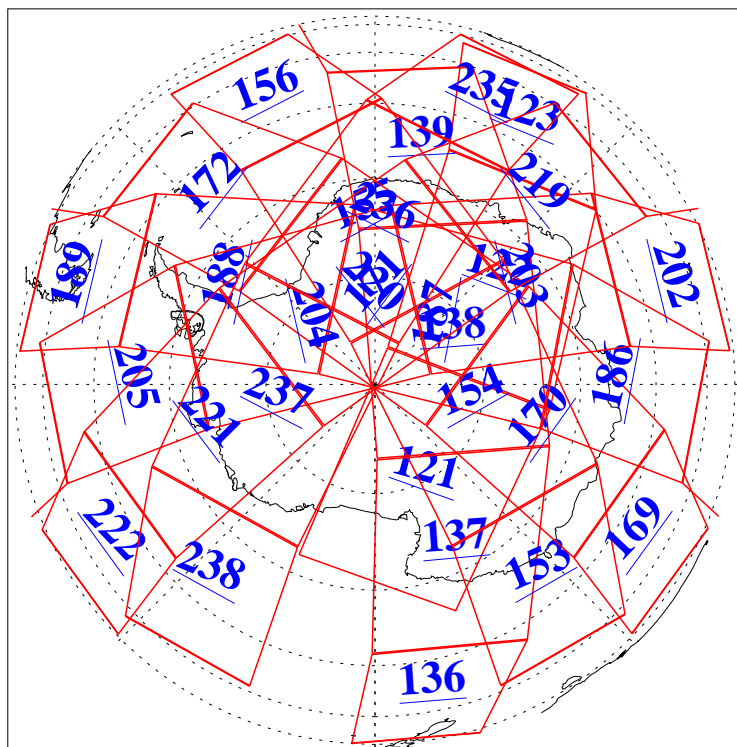

L1B Availability
AMSU Granules: 240
HSB Granules: 0
AIRS Granules: 240

13 Jul 2011
DoY 194
Aqua Day 3357
Granules: 1 to 120

Granules: 121 to 240

Legend: AMSU Available, HSB Available, AIRS Available

L1B Availability
AMSU Granules: 240
HSB Granules: 0
AIRS Granules: 240

13 Jul 2011
DoY 194
Aqua Day 3357

Ascending Granules

Descending Granules

Legend: AMSU Available, HSB Available, AIRS Available

L1B Availability
 AMSU Granules: 240
 HSB Granules: 0
 AIRS Granules: 240

13 Jul 2011
 DoY 194
 Aqua Day 3357

Northern Hemisphere Granules

Southern Hemisphere Granules

Legend: AMSU Available, HSB Available, AIRS Available