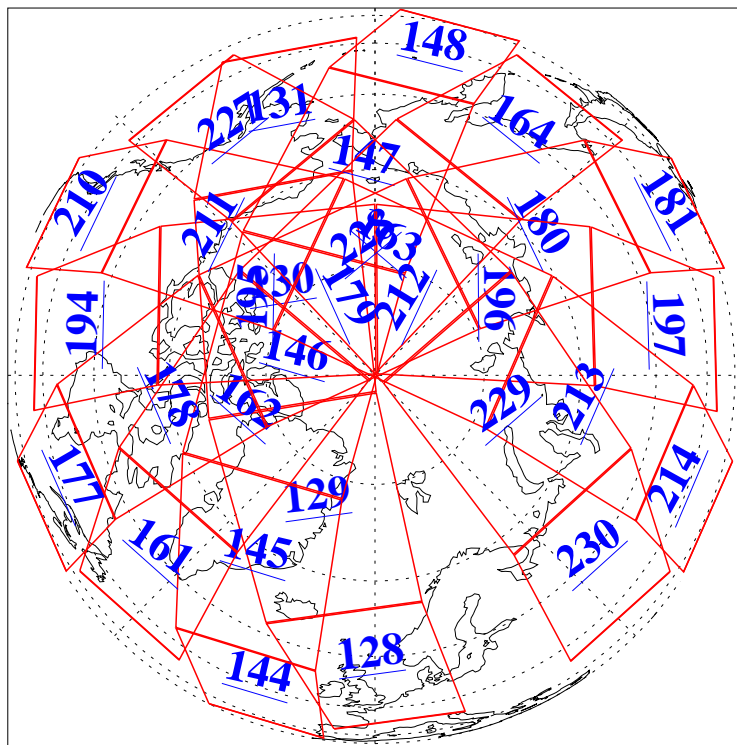

13 Jul 2011
DoY 194
Aqua Day 3357

Ascending Granules

Descending Granules

Legend: AMSU Available, HSB Available, AIRS Available

L1B Availability
 AMSU Granules: 240
 HSB Granules: 0
 AIRS Granules: 240

13 Jul 2011
 DoY 194
 Aqua Day 3357

Northern Hemisphere Granules

Southern Hemisphere Granules

Legend: AMSU Available, HSB Available, AIRS Available