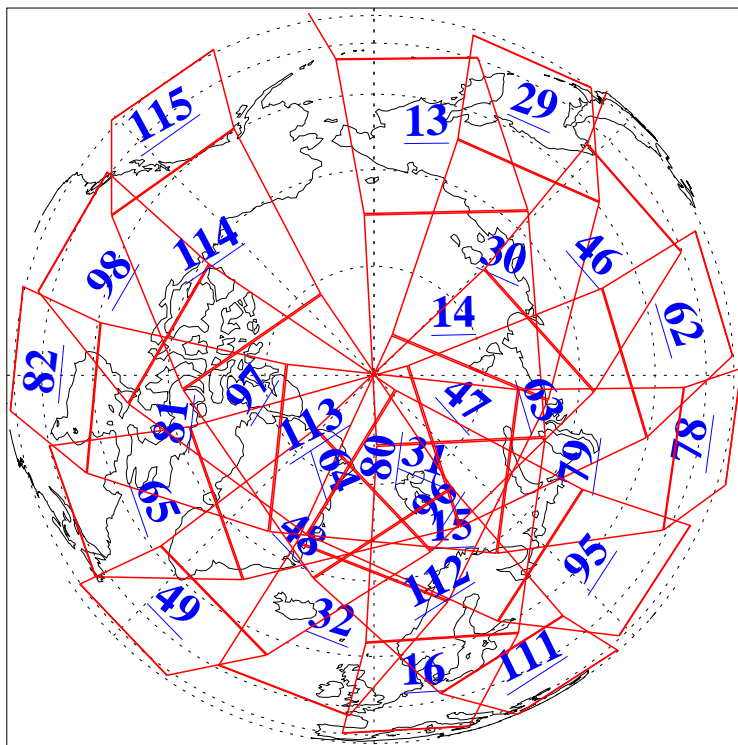

L1B Availability
AMSU Granules: 240
HSB Granules: 0
AIRS Granules: 240

13 Jul 2011
DoY 194
Aqua Day 3357
Granules: 1 to 120

Granules: 121 to 240

Legend: AMSU Available, HSB Available, AIRS Available

L1B Availability
AMSU Granules: 240
HSB Granules: 0
AIRS Granules: 240

13 Jul 2011
DoY 194
Aqua Day 3357

Ascending Granules

Descending Granules

Legend: AMSU Available, HSB Available, AIRS Available

L1B Availability
 AMSU Granules: 240
 HSB Granules: 0
 AIRS Granules: 240

13 Jul 2011
 DoY 194
 Aqua Day 3357

Northern Hemisphere Granules

Southern Hemisphere Granules

Legend: AMSU Available, HSB Available, AIRS Available