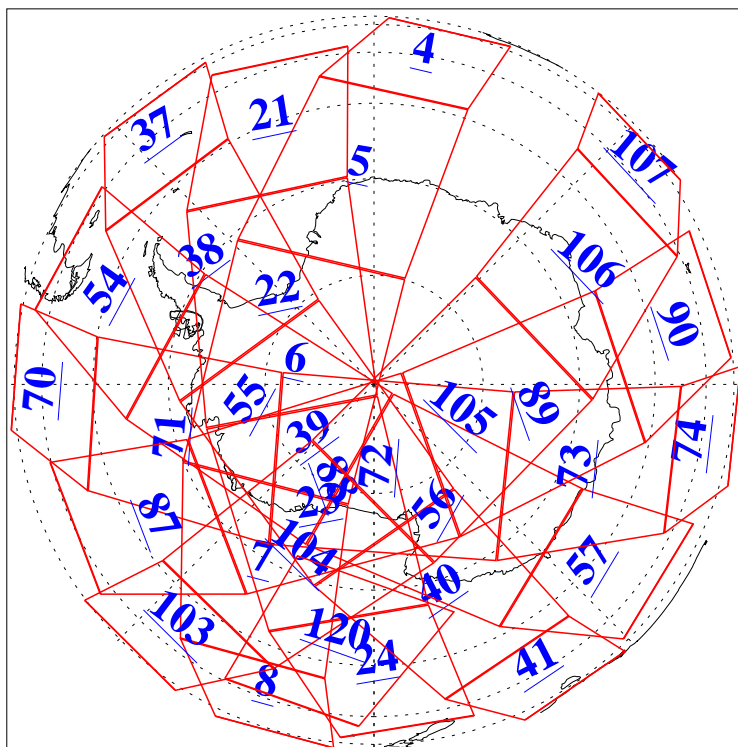

L1B Availability
AMSU Granules: 240
HSB Granules: 0
AIRS Granules: 240

13 Jul 2011
DoY 194
Aqua Day 3357
Granules: 1 to 120

Granules: 121 to 240

Legend: AMSU Available, HSB Available, AIRS Available

L1B Availability
AMSU Granules: 240
HSB Granules: 0
AIRS Granules: 240

13 Jul 2011
DoY 194
Aqua Day 3357

Ascending Granules

Descending Granules

Legend: AMSU Available, HSB Available, AIRS Available

L1B Availability
 AMSU Granules: 240
 HSB Granules: 0
 AIRS Granules: 240

13 Jul 2011
 DoY 194
 Aqua Day 3357

Northern Hemisphere Granules

Southern Hemisphere Granules

Legend: AMSU Available, HSB Available, AIRS Available