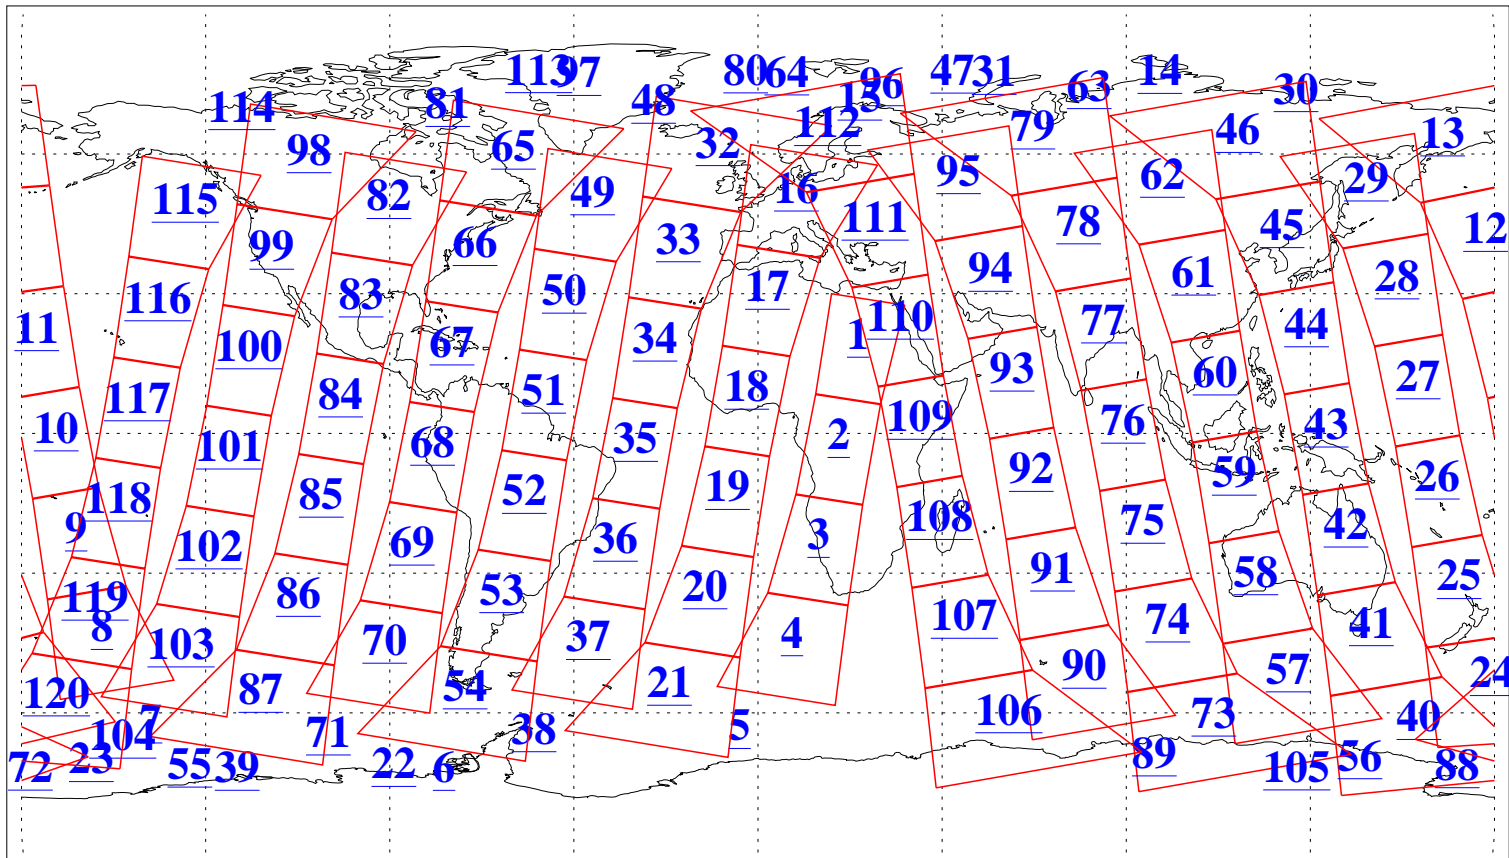

L1B Availability
AMSU Granules: 240
HSB Granules: 0
AIRS Granules: 240

13 Jul 2011
DoY 194
Aqua Day 3357
Granules: 1 to 120

Granules: 121 to 240

Legend: AMSU Available, HSB Available, AIRS Available

L1B Availability
AMSU Granules: 240
HSB Granules: 0
AIRS Granules: 240

13 Jul 2011
DoY 194
Aqua Day 3357

Ascending Granules

Descending Granules

Legend: AMSU Available, HSB Available, AIRS Available

L1B Availability
 AMSU Granules: 240
 HSB Granules: 0
 AIRS Granules: 240

13 Jul 2011
 DoY 194
 Aqua Day 3357

Northern Hemisphere Granules

Southern Hemisphere Granules

Legend: AMSU Available, HSB Available, AIRS Available