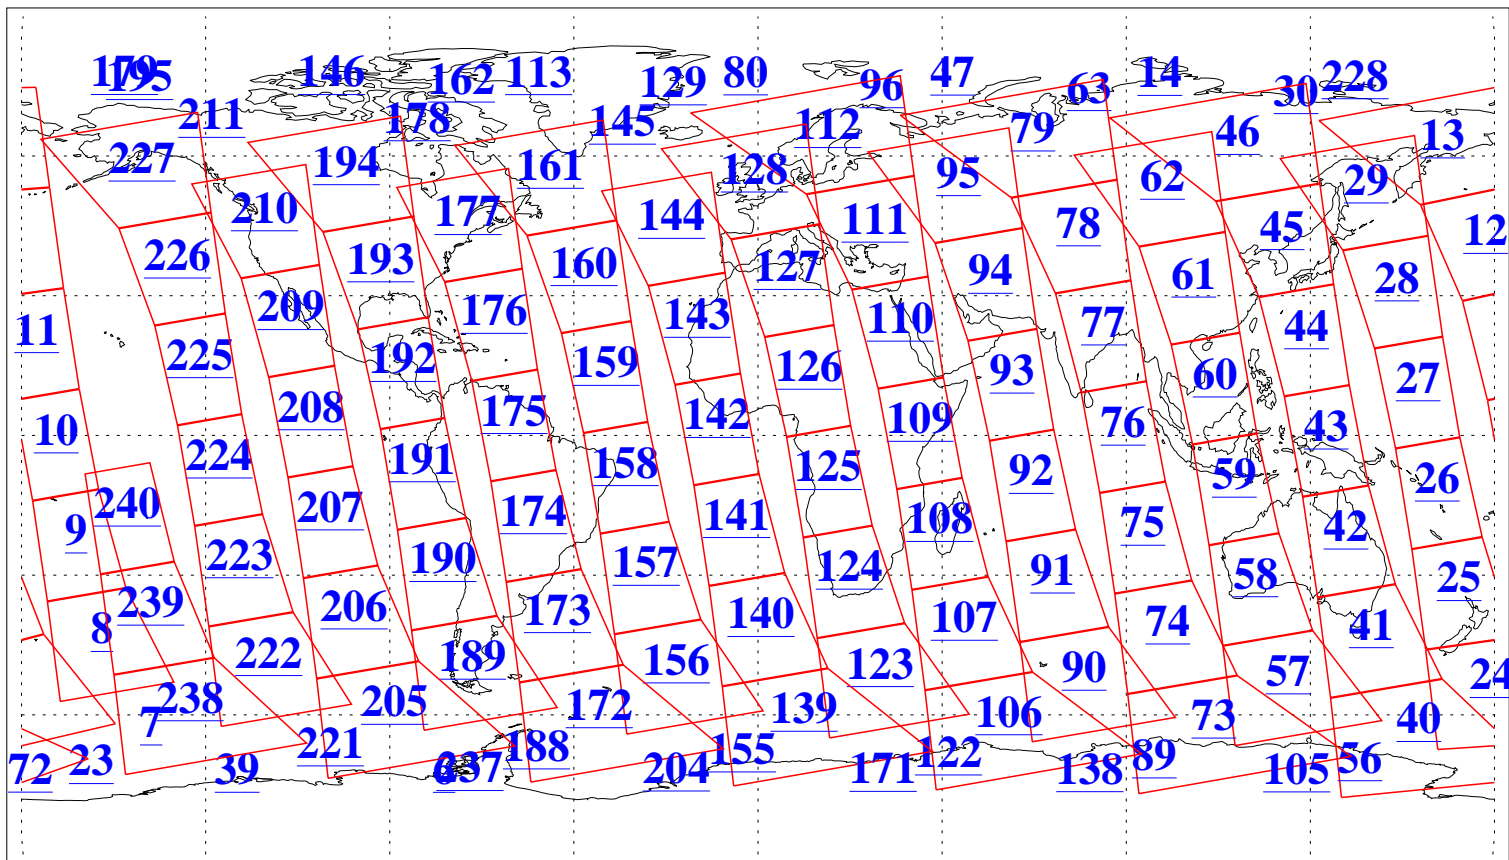

L1B Availability
AMSU Granules: 240
HSB Granules: 0
AIRS Granules: 240

13 Jul 2011
DoY 194
Aqua Day 3357
Granules: 1 to 120

Granules: 121 to 240

Legend: AMSU Available, HSB Available, AIRS Available

L1B Availability
AMSU Granules: 240
HSB Granules: 0
AIRS Granules: 240

13 Jul 2011
DoY 194
Aqua Day 3357

Ascending Granules

Descending Granules

Legend: AMSU Available, HSB Available, AIRS Available

L1B Availability
 AMSU Granules: 240
 HSB Granules: 0
 AIRS Granules: 240

13 Jul 2011
 DoY 194
 Aqua Day 3357

Northern Hemisphere Granules

Southern Hemisphere Granules

Legend: AMSU Available, HSB Available, AIRS Available