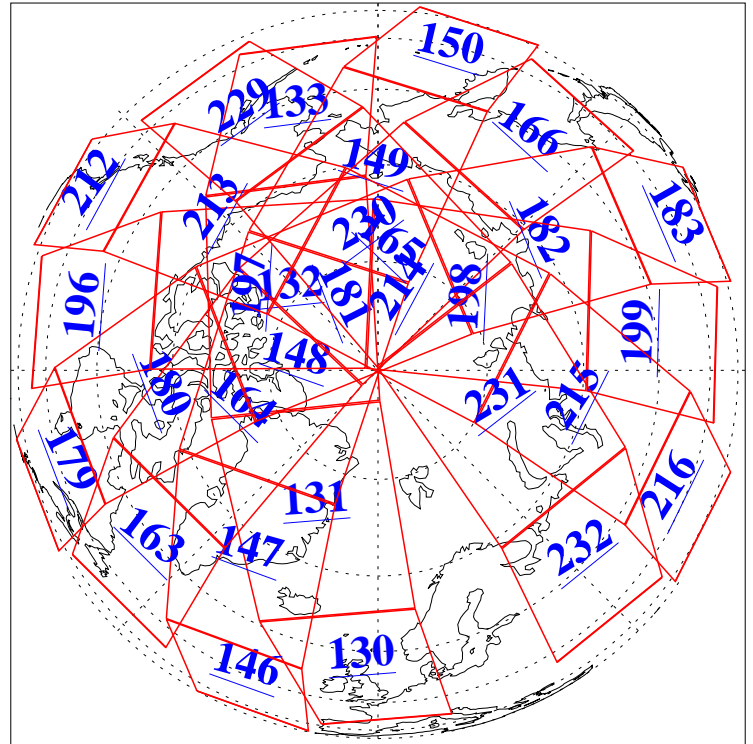

L1B Availability
AMSU Granules: 240
HSB Granules: 0
AIRS Granules: 240

11 Jul 2011
DoY 192
Aqua Day 3355

Northern Hemisphere Granules

Southern Hemisphere Granules