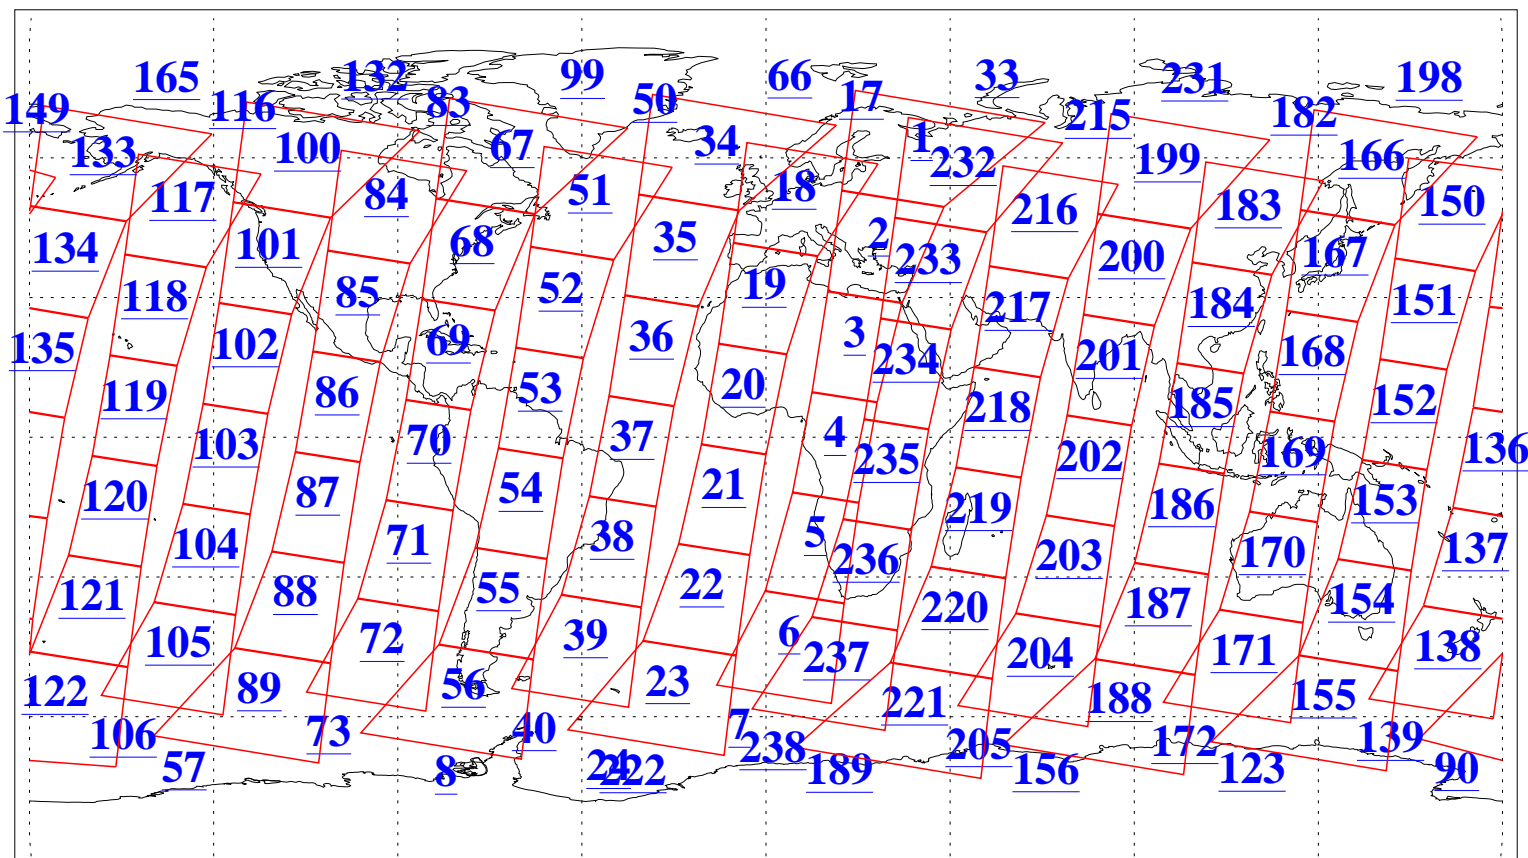

L1B Availability
 AMSU Granules: 240
 HSB Granules: 0
 AIRS Granules: 240

11 Jul 2011
 DoY 192
 Aqua Day 3355
 Granules: 1 to 120

Granules: 121 to 240

Legend: AMSU Available, HSB Available, AIRS Available

L1B Availability
AMSU Granules: 240
HSB Granules: 0
AIRS Granules: 240

11 Jul 2011
DoY 192
Aqua Day 3355

Ascending Granules

Descending Granules

Legend: AMSU Available, HSB Available, AIRS Available

L1B Availability
 AMSU Granules: 240
 HSB Granules: 0
 AIRS Granules: 240

11 Jul 2011
 DoY 192
 Aqua Day 3355

Northern Hemisphere Granules

Southern Hemisphere Granules

Legend: AMSU Available, HSB Available, AIRS Available