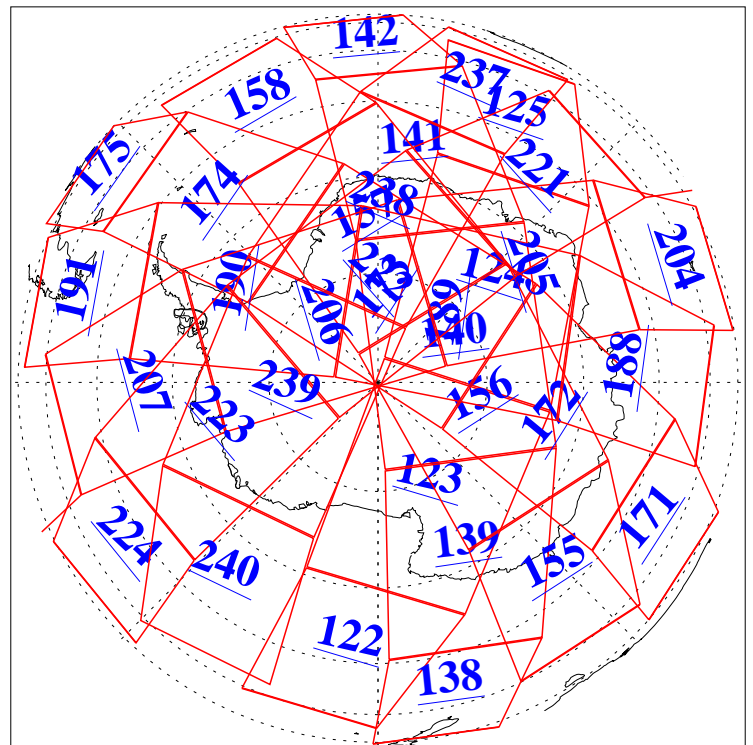

L1B Availability
 AMSU Granules: 240
 HSB Granules: 0
 AIRS Granules: 240

11 Jul 2011
 DoY 192
 Aqua Day 3355
 Granules: 1 to 120

Granules: 121 to 240

Legend: AMSU Available, HSB Available, AIRS Available

L1B Availability
AMSU Granules: 240
HSB Granules: 0
AIRS Granules: 240

11 Jul 2011
DoY 192
Aqua Day 3355

Ascending Granules

Descending Granules

Legend: AMSU Available, HSB Available, AIRS Available

L1B Availability
 AMSU Granules: 240
 HSB Granules: 0
 AIRS Granules: 240

11 Jul 2011
 DoY 192
 Aqua Day 3355

Northern Hemisphere Granules

Southern Hemisphere Granules

Legend: AMSU Available, HSB Available, AIRS Available