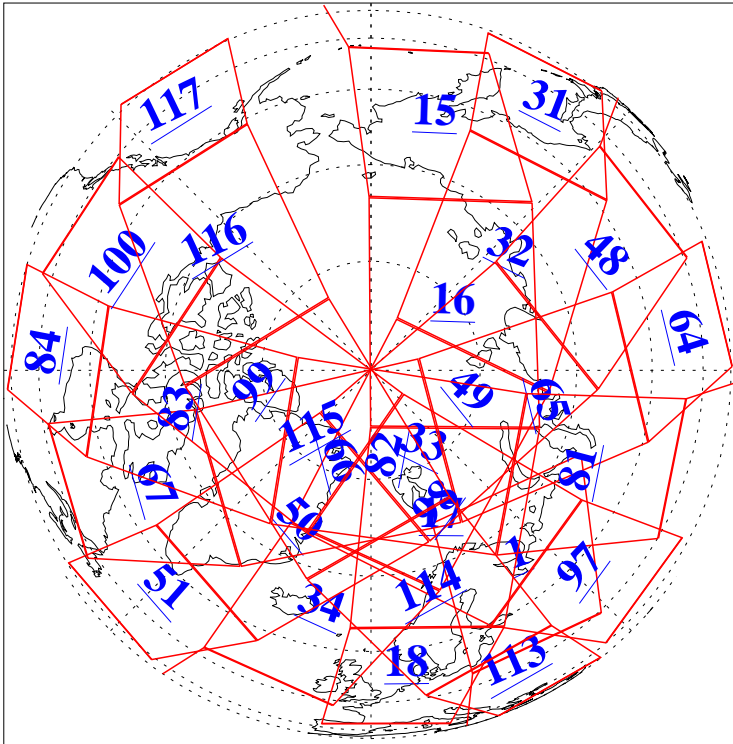

L1B Availability
 AMSU Granules: 240
 HSB Granules: 0
 AIRS Granules: 240

11 Jul 2011
 DoY 192
 Aqua Day 3355
 Granules: 1 to 120

Granules: 121 to 240

Legend: AMSU Available, HSB Available, AIRS Available

L1B Availability
AMSU Granules: 240
HSB Granules: 0
AIRS Granules: 240

11 Jul 2011
DoY 192
Aqua Day 3355

Ascending Granules

Descending Granules

Legend: AMSU Available, HSB Available, AIRS Available

L1B Availability
 AMSU Granules: 240
 HSB Granules: 0
 AIRS Granules: 240

11 Jul 2011
 DoY 192
 Aqua Day 3355

Northern Hemisphere Granules

Southern Hemisphere Granules

Legend: AMSU Available, HSB Available, AIRS Available