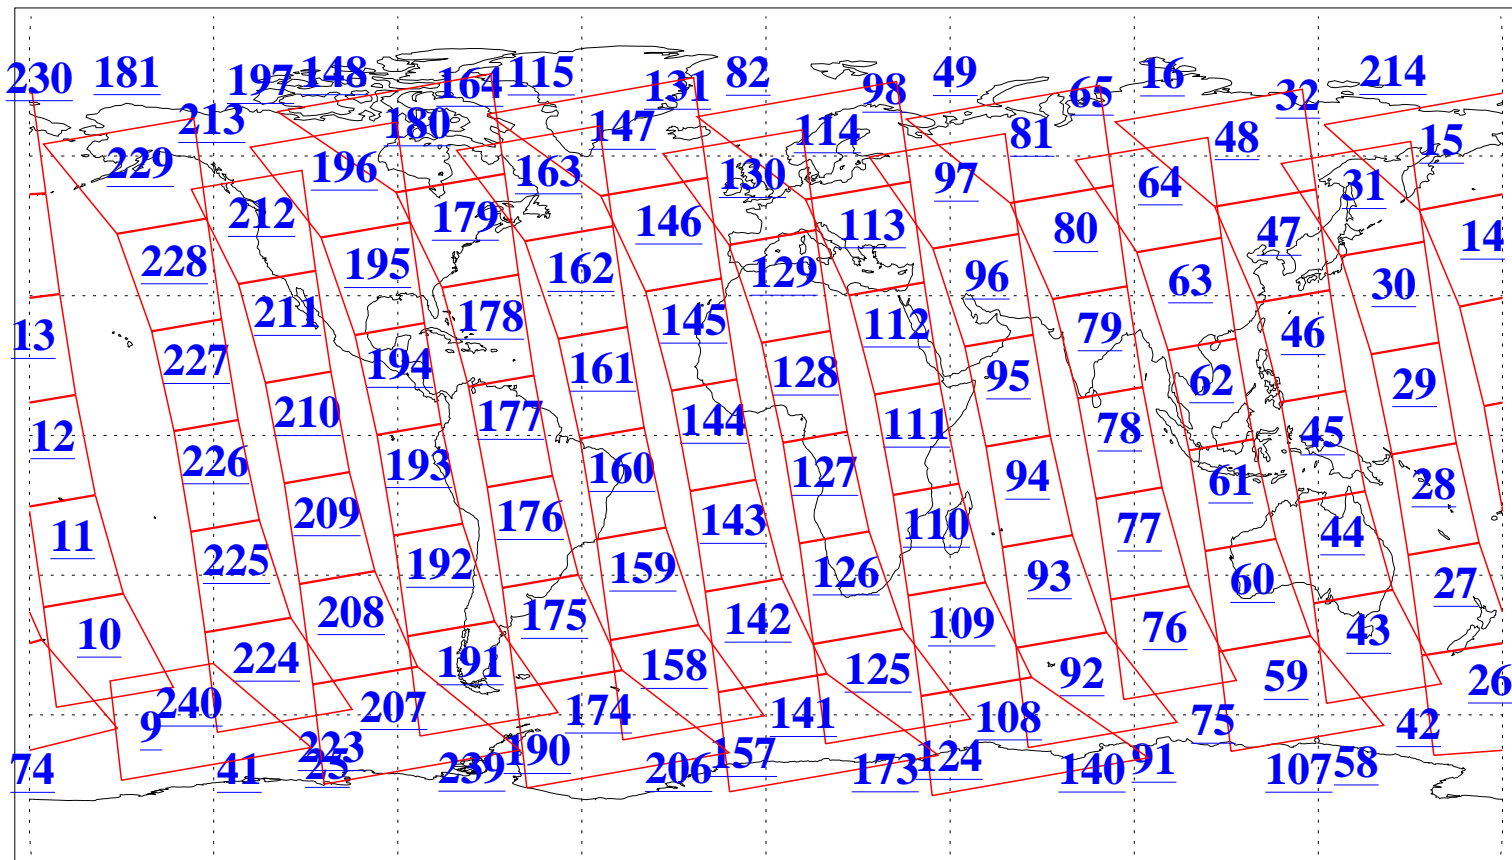

L1B Availability
 AMSU Granules: 240
 HSB Granules: 0
 AIRS Granules: 240

11 Jul 2011
 DoY 192
 Aqua Day 3355
 Granules: 1 to 120

Granules: 121 to 240

Legend: AMSU Available, HSB Available, AIRS Available

L1B Availability
AMSU Granules: 240
HSB Granules: 0
AIRS Granules: 240

11 Jul 2011
DoY 192
Aqua Day 3355

Ascending Granules

Descending Granules

Legend: AMSU Available, HSB Available, AIRS Available

L1B Availability
 AMSU Granules: 240
 HSB Granules: 0
 AIRS Granules: 240

11 Jul 2011
 DoY 192
 Aqua Day 3355

Northern Hemisphere Granules

Southern Hemisphere Granules

Legend: AMSU Available, HSB Available, AIRS Available