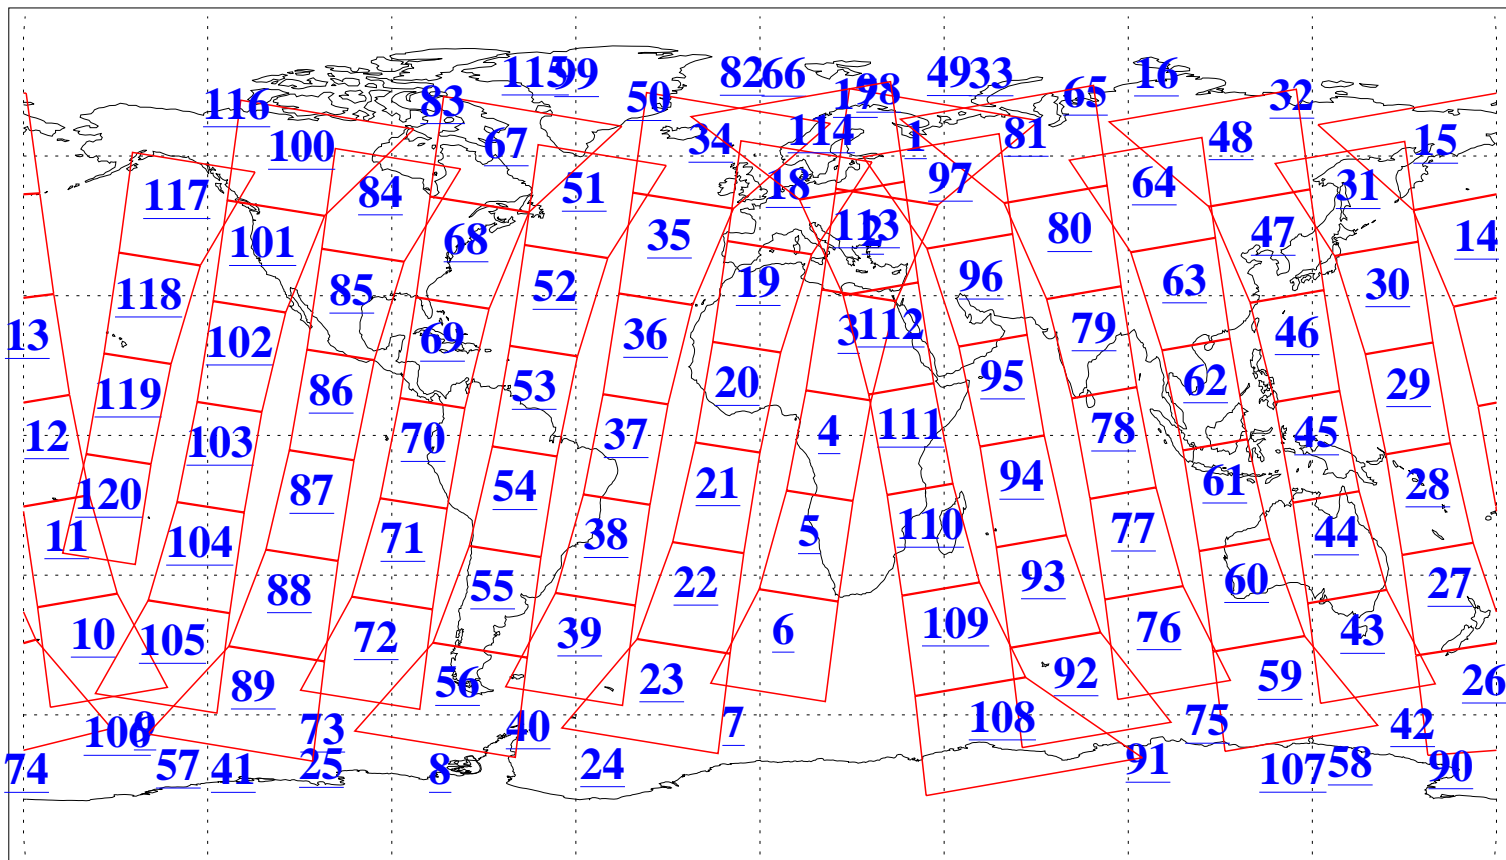

L1B Availability
 AMSU Granules: 240
 HSB Granules: 0
 AIRS Granules: 240

11 Jul 2011
 DoY 192
 Aqua Day 3355
 Granules: 1 to 120

Granules: 121 to 240

Legend: AMSU Available, HSB Available, AIRS Available

L1B Availability
AMSU Granules: 240
HSB Granules: 0
AIRS Granules: 240

11 Jul 2011
DoY 192
Aqua Day 3355

Ascending Granules

Descending Granules

Legend: AMSU Available, HSB Available, AIRS Available

L1B Availability
 AMSU Granules: 240
 HSB Granules: 0
 AIRS Granules: 240

11 Jul 2011
 DoY 192
 Aqua Day 3355

Northern Hemisphere Granules

Southern Hemisphere Granules

Legend: AMSU Available, HSB Available, AIRS Available