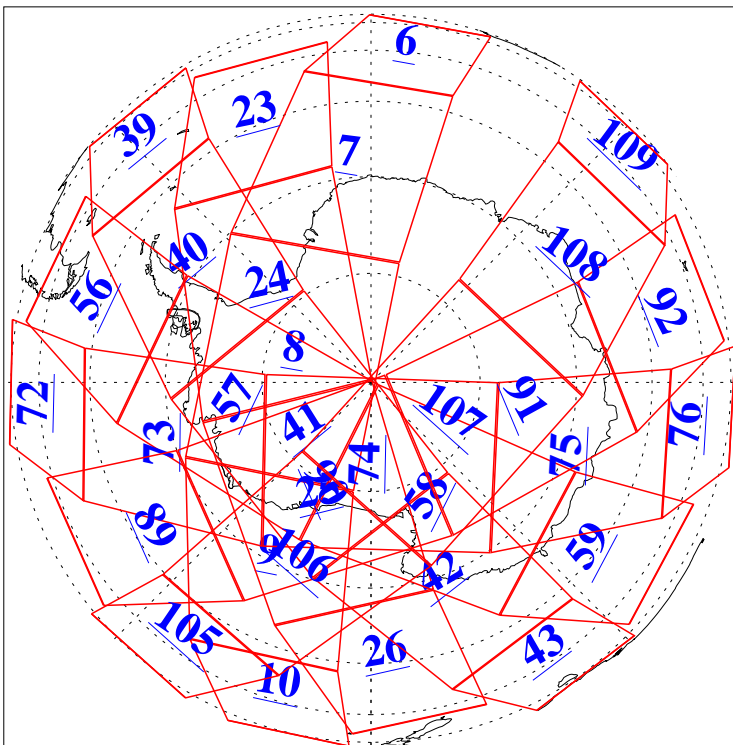

L1B Availability
 AMSU Granules: 240
 HSB Granules: 0
 AIRS Granules: 240

11 Jul 2011
 DoY 192
 Aqua Day 3355
 Granules: 1 to 120

Granules: 121 to 240

Legend: AMSU Available, HSB Available, AIRS Available

L1B Availability
AMSU Granules: 240
HSB Granules: 0
AIRS Granules: 240

11 Jul 2011
DoY 192
Aqua Day 3355

Ascending Granules

Descending Granules

Legend: AMSU Available, HSB Available, AIRS Available

L1B Availability
 AMSU Granules: 240
 HSB Granules: 0
 AIRS Granules: 240

11 Jul 2011
 DoY 192
 Aqua Day 3355

Northern Hemisphere Granules

Southern Hemisphere Granules

Legend: AMSU Available, HSB Available, AIRS Available