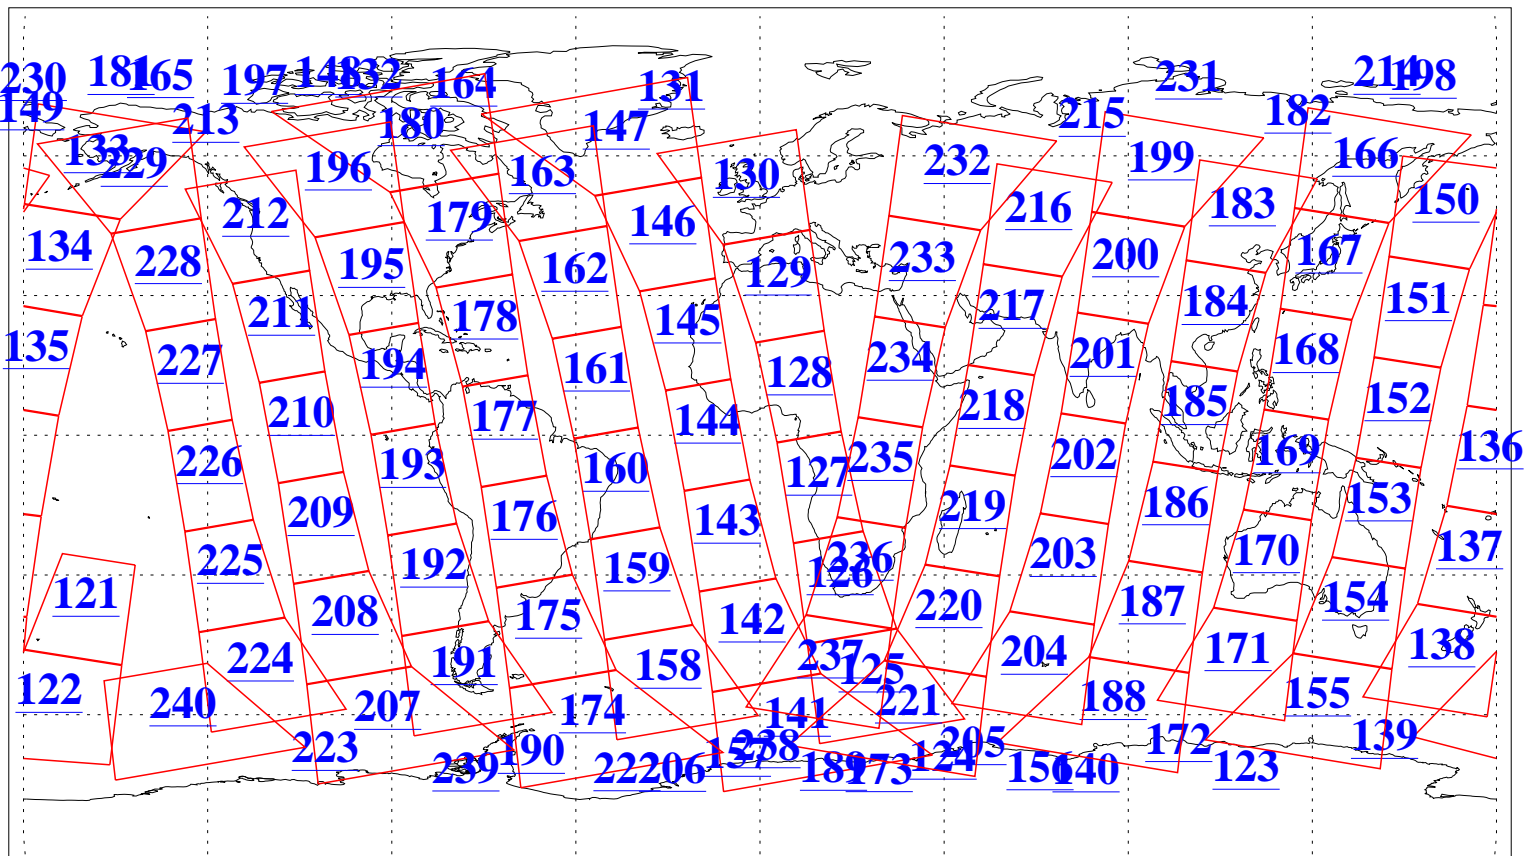

L1B Availability
 AMSU Granules: 240
 HSB Granules: 0
 AIRS Granules: 240

11 Jul 2011
 DoY 192
 Aqua Day 3355
 Granules: 1 to 120

Granules: 121 to 240

Legend: AMSU Available, HSB Available, AIRS Available

L1B Availability
AMSU Granules: 240
HSB Granules: 0
AIRS Granules: 240

11 Jul 2011
DoY 192
Aqua Day 3355

Ascending Granules

Descending Granules

Legend: AMSU Available, HSB Available, AIRS Available

L1B Availability
 AMSU Granules: 240
 HSB Granules: 0
 AIRS Granules: 240

11 Jul 2011
 DoY 192
 Aqua Day 3355

Northern Hemisphere Granules

Southern Hemisphere Granules

Legend: AMSU Available, HSB Available, AIRS Available