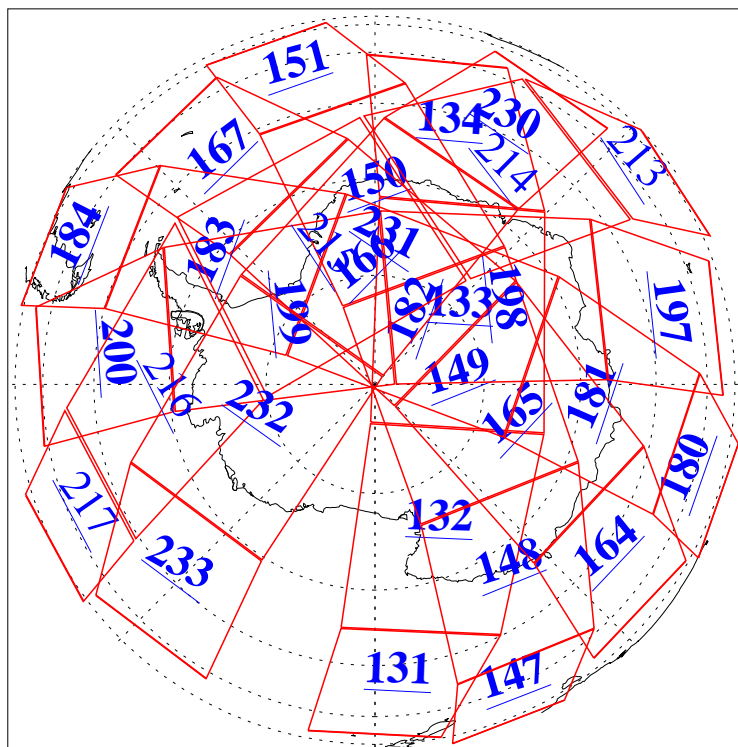

L1B Availability
AMSU Granules: 240
HSB Granules: 0
AIRS Granules: 229

10 Jul 2011
DoY 191
Aqua Day 3354
Granules: 1 to 120

Granules: 121 to 240

Legend: AMSU Available, HSB Available, AIRS Available

L1B Availability
AMSU Granules: 240
HSB Granules: 0
AIRS Granules: 229

10 Jul 2011
DoY 191
Aqua Day 3354
Ascending Granules

Descending Granules

Legend: AMSU Available, HSB Available, AIRS Available

L1B Availability
 AMSU Granules: 240
 HSB Granules: 0
 AIRS Granules: 229

10 Jul 2011
 DoY 191
 Aqua Day 3354

Northern Hemisphere Granules

Southern Hemisphere Granules

Legend: AMSU Available, HSB Available, AIRS Available