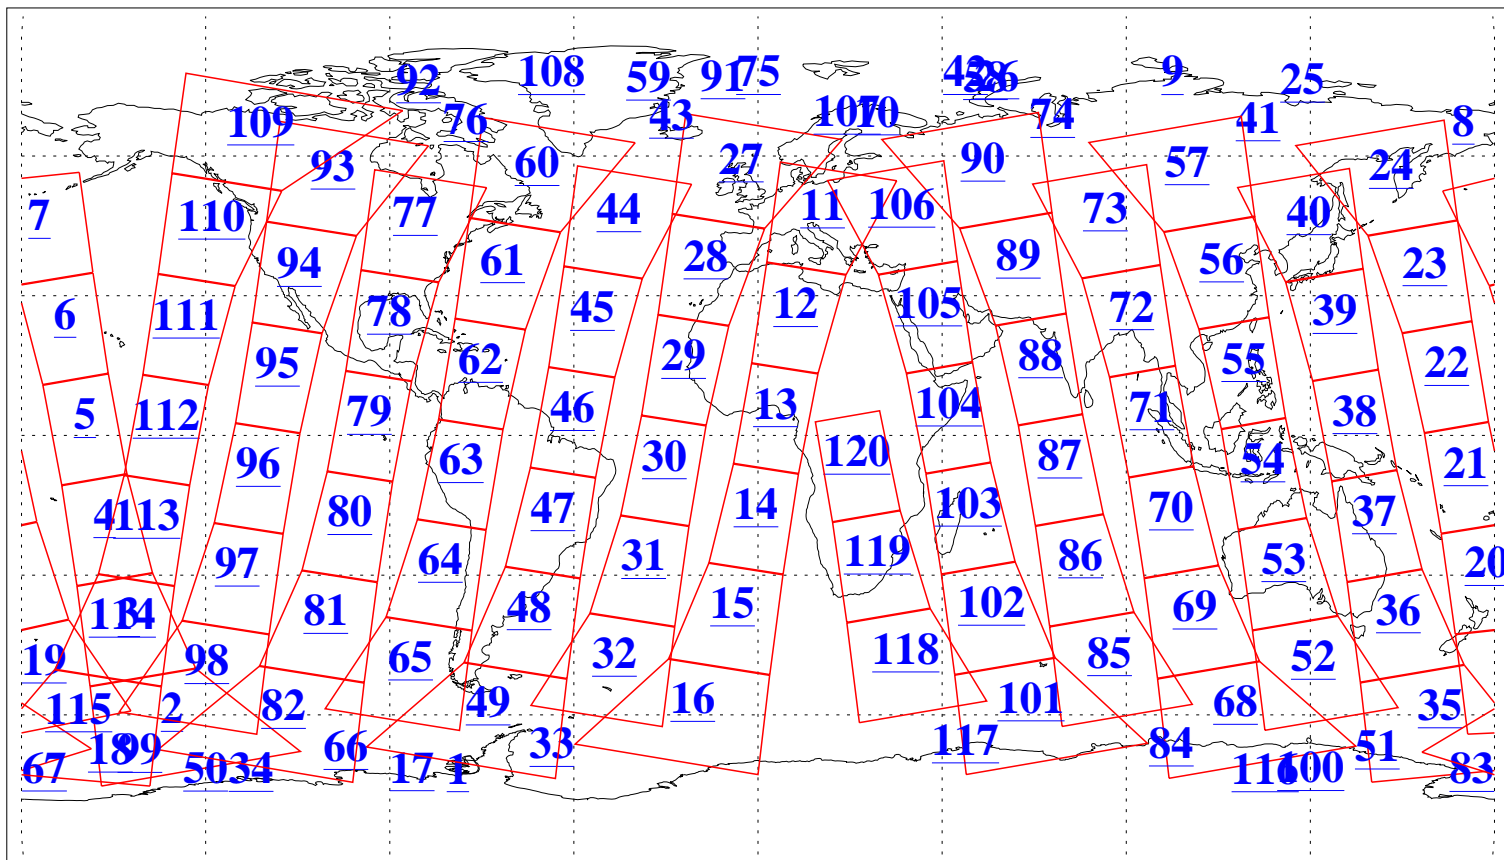

L1B Availability
AMSU Granules: 240
HSB Granules: 0
AIRS Granules: 229

10 Jul 2011
DoY 191
Aqua Day 3354
Granules: 1 to 120

Granules: 121 to 240

Legend: AMSU Available, HSB Available, AIRS Available

L1B Availability
AMSU Granules: 240
HSB Granules: 0
AIRS Granules: 229

10 Jul 2011
DoY 191
Aqua Day 3354
Ascending Granules

Descending Granules

Legend: AMSU Available, HSB Available, AIRS Available

L1B Availability
 AMSU Granules: 240
 HSB Granules: 0
 AIRS Granules: 229

10 Jul 2011
 DoY 191
 Aqua Day 3354

Northern Hemisphere Granules

Southern Hemisphere Granules

Legend: AMSU Available, HSB Available, AIRS Available