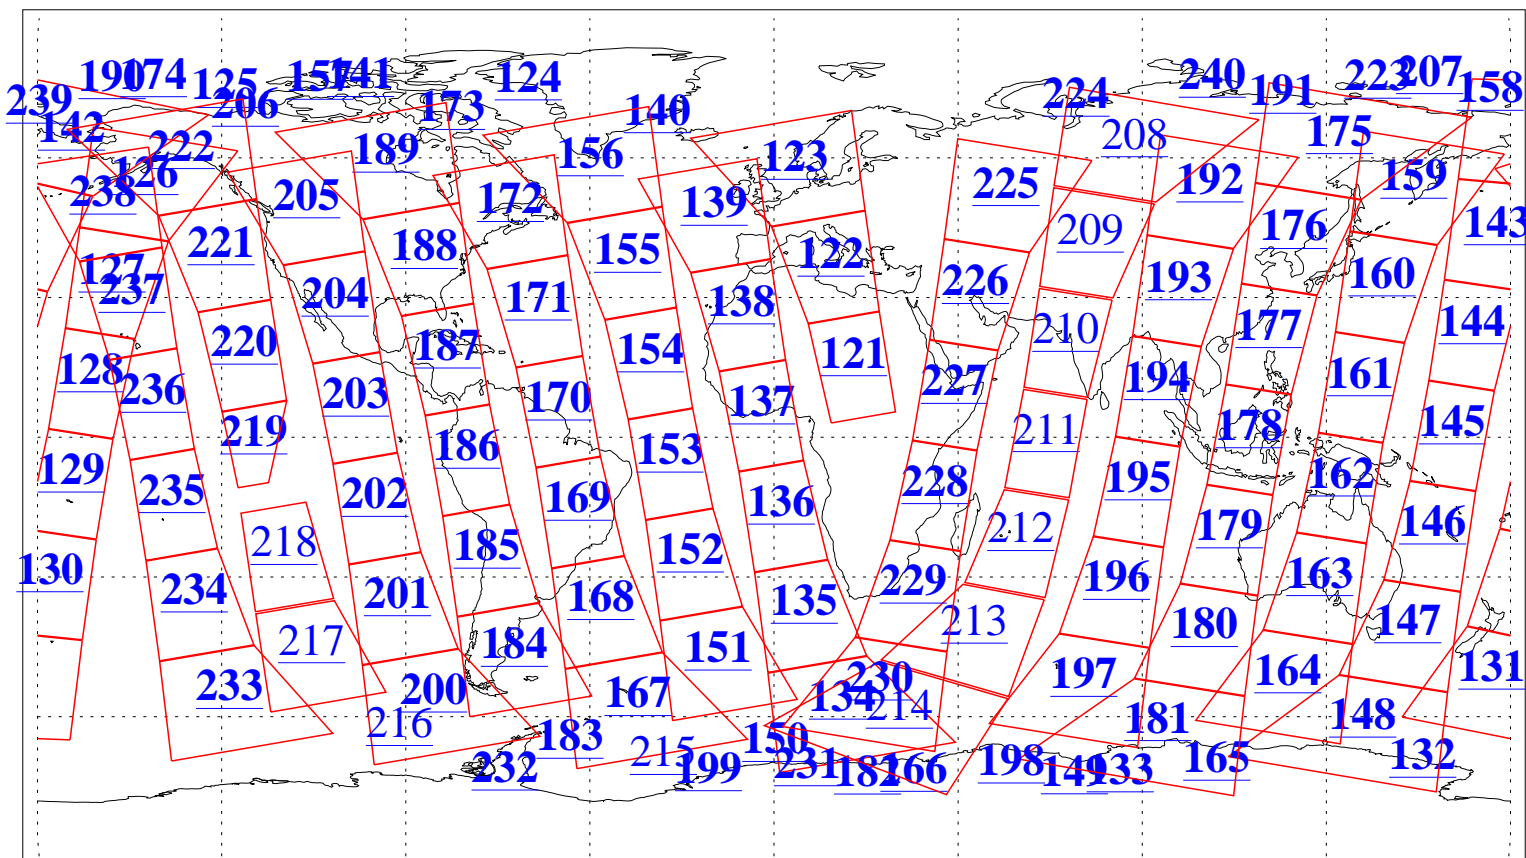

L1B Availability
AMSU Granules: 240
HSB Granules: 0
AIRS Granules: 229

10 Jul 2011
DoY 191
Aqua Day 3354
Granules: 1 to 120

Granules: 121 to 240

Legend: AMSU Available, HSB Available, AIRS Available

L1B Availability
AMSU Granules: 240
HSB Granules: 0
AIRS Granules: 229

10 Jul 2011
DoY 191
Aqua Day 3354
Ascending Granules

Descending Granules

Legend: AMSU Available, HSB Available, AIRS Available

L1B Availability
 AMSU Granules: 240
 HSB Granules: 0
 AIRS Granules: 229

10 Jul 2011
 DoY 191
 Aqua Day 3354

Northern Hemisphere Granules

Southern Hemisphere Granules

Legend: AMSU Available, HSB Available, AIRS Available