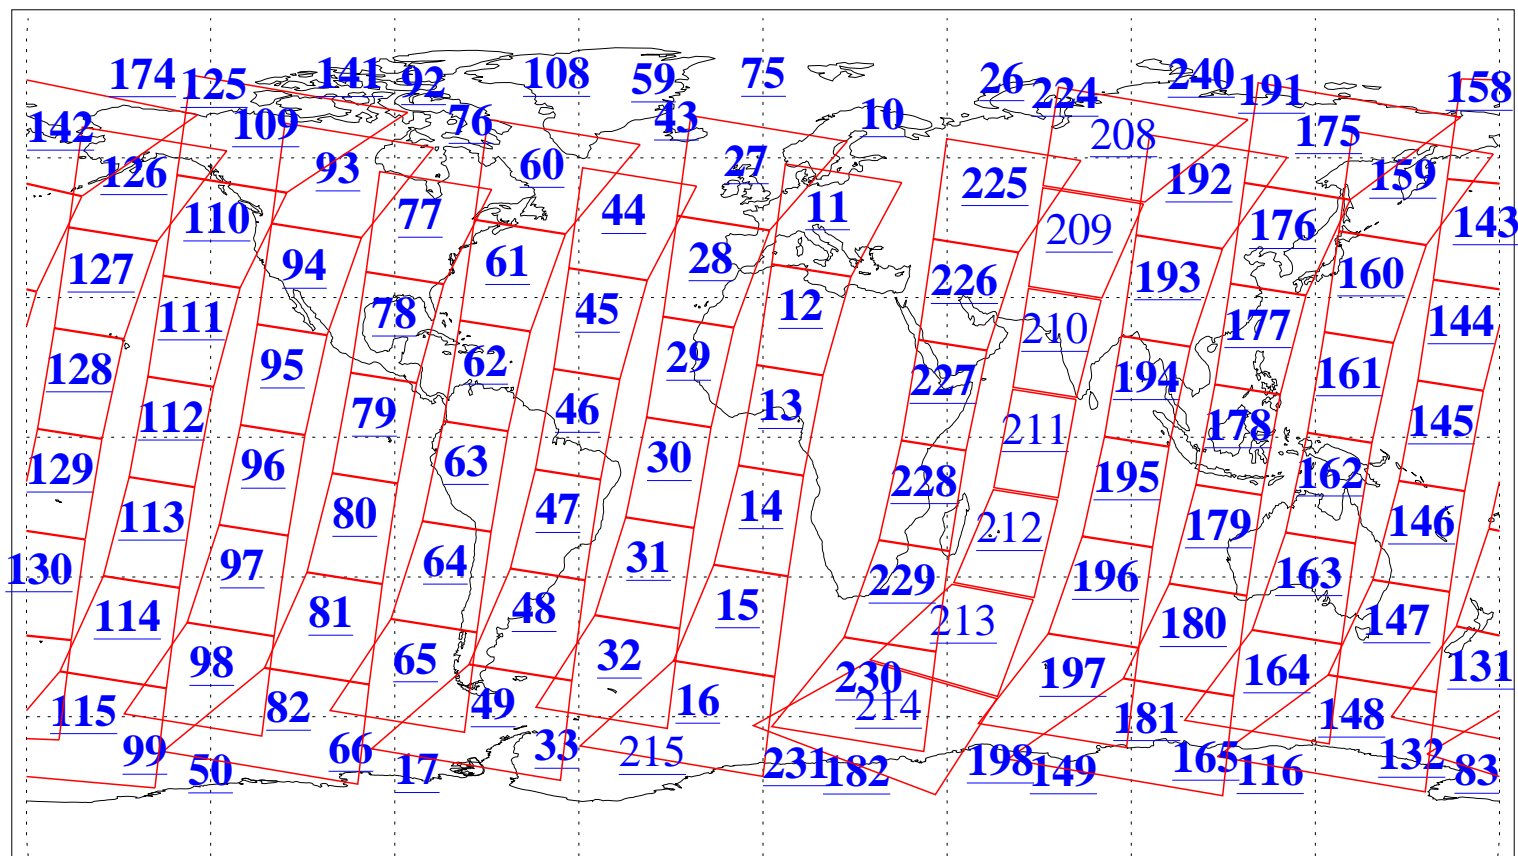

L1B Availability
AMSU Granules: 240
HSB Granules: 0
AIRS Granules: 229

10 Jul 2011
DoY 191
Aqua Day 3354
Granules: 1 to 120

Granules: 121 to 240

Legend: AMSU Available, HSB Available, AIRS Available

L1B Availability
AMSU Granules: 240
HSB Granules: 0
AIRS Granules: 229

10 Jul 2011
DoY 191
Aqua Day 3354
Ascending Granules

Descending Granules

Legend: AMSU Available, HSB Available, AIRS Available

L1B Availability
 AMSU Granules: 240
 HSB Granules: 0
 AIRS Granules: 229

10 Jul 2011
 DoY 191
 Aqua Day 3354

Northern Hemisphere Granules

Southern Hemisphere Granules

Legend: AMSU Available, HSB Available, AIRS Available