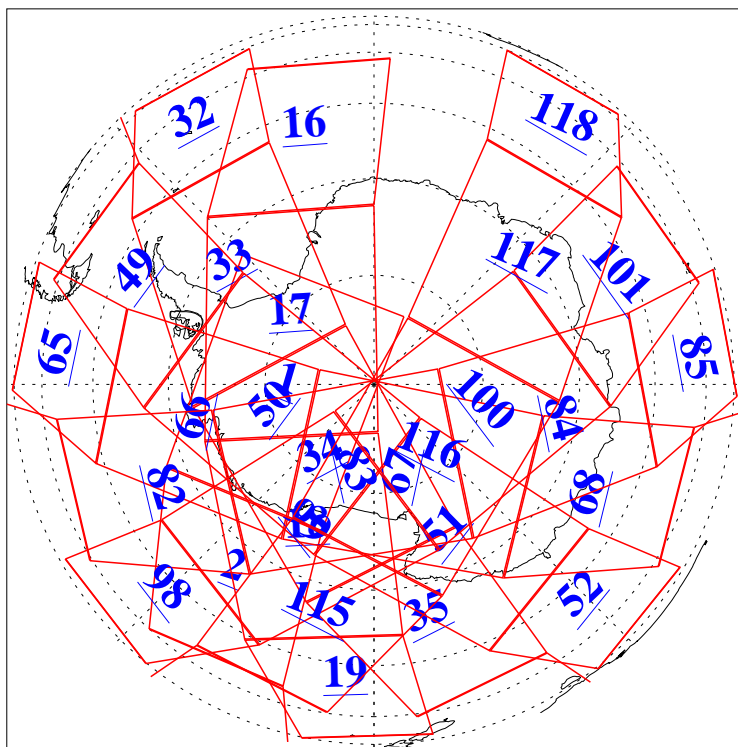

L1B Availability
AMSU Granules: 240
HSB Granules: 0
AIRS Granules: 229

10 Jul 2011
DoY 191
Aqua Day 3354
Granules: 1 to 120

Granules: 121 to 240

Legend: AMSU Available, HSB Available, AIRS Available

L1B Availability
AMSU Granules: 240
HSB Granules: 0
AIRS Granules: 229

10 Jul 2011
DoY 191
Aqua Day 3354
Ascending Granules

Descending Granules

Legend: AMSU Available, HSB Available, AIRS Available

L1B Availability
 AMSU Granules: 240
 HSB Granules: 0
 AIRS Granules: 229

10 Jul 2011
 DoY 191
 Aqua Day 3354

Northern Hemisphere Granules

Southern Hemisphere Granules

Legend: AMSU Available, HSB Available, AIRS Available