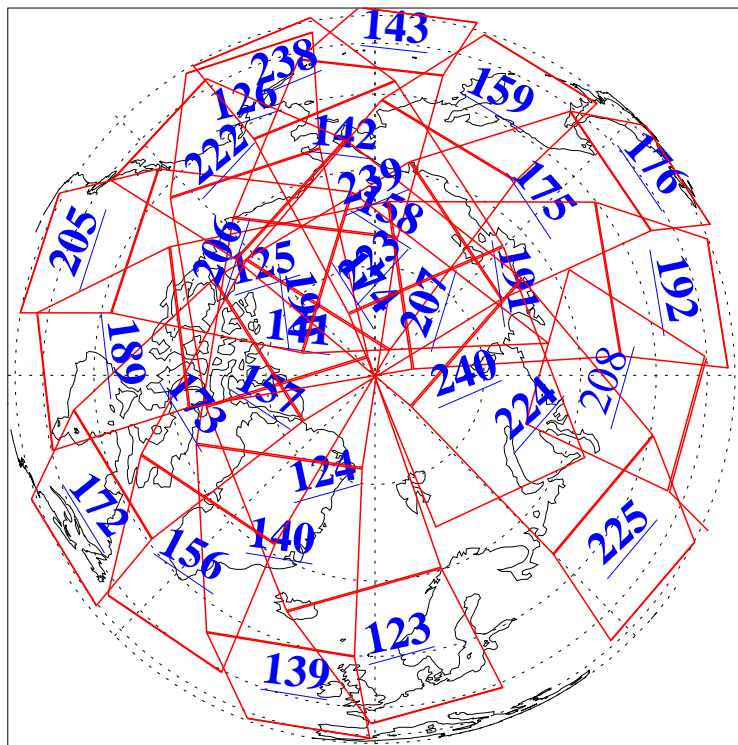

L1B Availability
AMSU Granules: 240
HSB Granules: 0
AIRS Granules: 229

10 Jul 2011
DoY 191
Aqua Day 3354
Granules: 1 to 120

Granules: 121 to 240

Legend: AMSU Available, HSB Available, AIRS Available

L1B Availability
AMSU Granules: 240
HSB Granules: 0
AIRS Granules: 229

10 Jul 2011
DoY 191
Aqua Day 3354
Ascending Granules

Descending Granules

Legend: AMSU Available, HSB Available, AIRS Available

L1B Availability
 AMSU Granules: 240
 HSB Granules: 0
 AIRS Granules: 229

10 Jul 2011
 DoY 191
 Aqua Day 3354

Northern Hemisphere Granules

Southern Hemisphere Granules

Legend: AMSU Available, HSB Available, AIRS Available