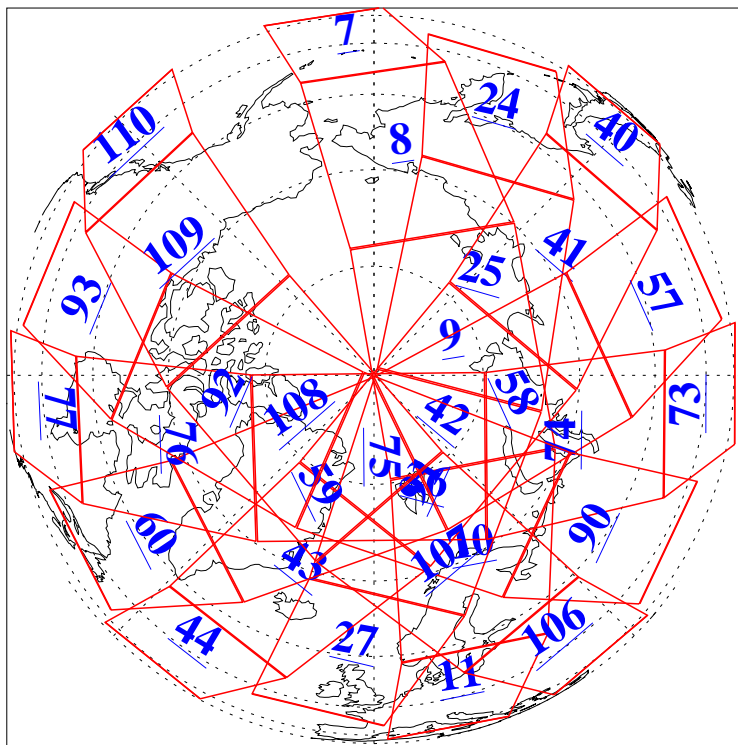

L1B Availability
AMSU Granules: 240
HSB Granules: 0
AIRS Granules: 229

10 Jul 2011
DoY 191
Aqua Day 3354
Granules: 1 to 120

Granules: 121 to 240

Legend: AMSU Available, HSB Available, AIRS Available

L1B Availability
AMSU Granules: 240
HSB Granules: 0
AIRS Granules: 229

10 Jul 2011
DoY 191
Aqua Day 3354
Ascending Granules

Descending Granules

Legend: AMSU Available, HSB Available, AIRS Available

L1B Availability
 AMSU Granules: 240
 HSB Granules: 0
 AIRS Granules: 229

10 Jul 2011
 DoY 191
 Aqua Day 3354

Northern Hemisphere Granules

Southern Hemisphere Granules

Legend: AMSU Available, HSB Available, AIRS Available