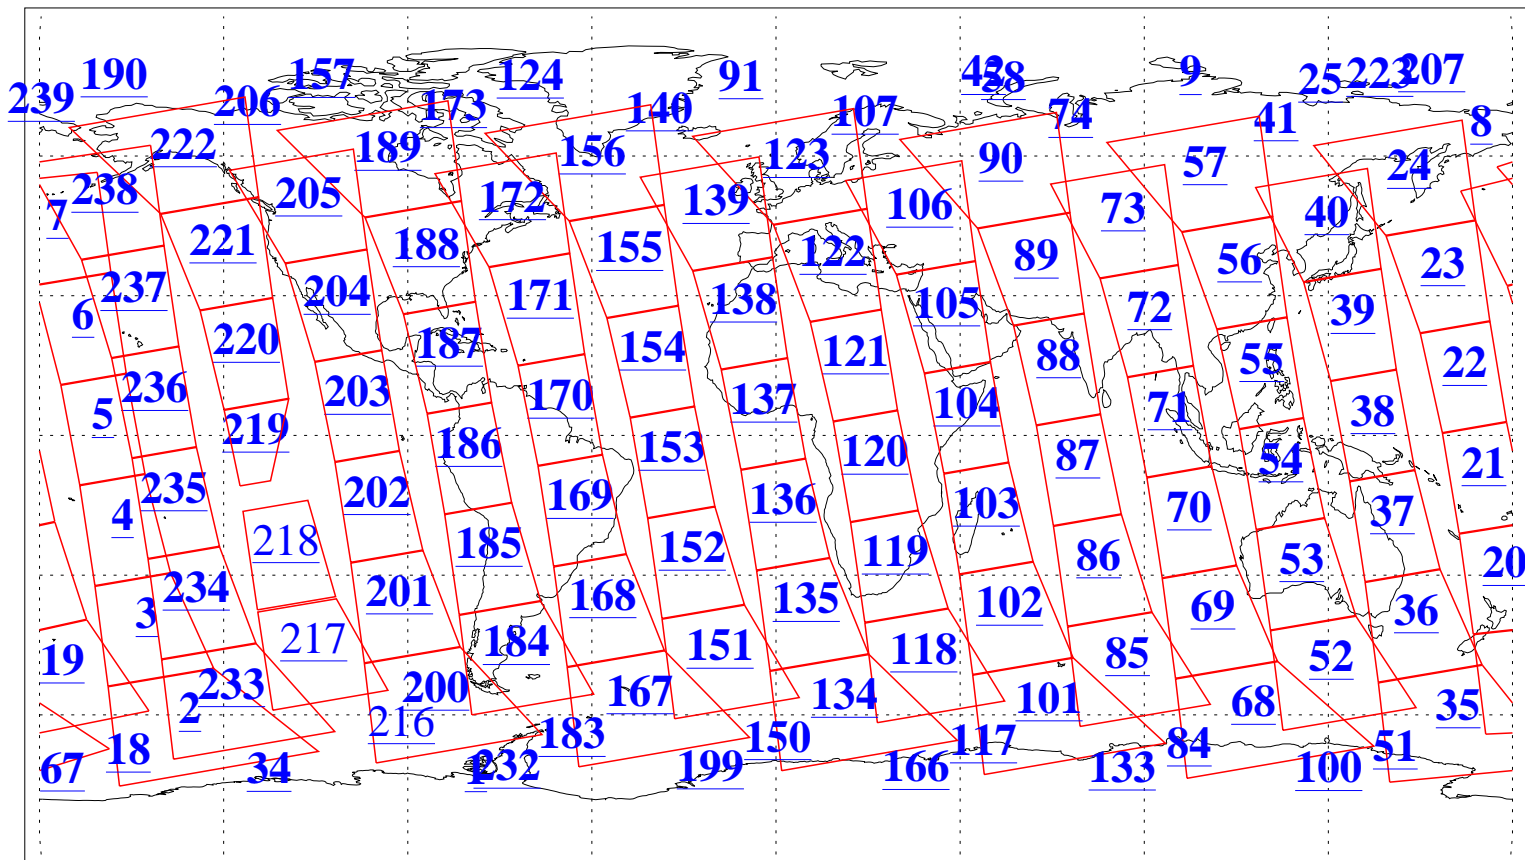

L1B Availability
AMSU Granules: 240
HSB Granules: 0
AIRS Granules: 229

10 Jul 2011
DoY 191
Aqua Day 3354
Granules: 1 to 120

Granules: 121 to 240

Legend: AMSU Available, HSB Available, AIRS Available

L1B Availability
AMSU Granules: 240
HSB Granules: 0
AIRS Granules: 229

10 Jul 2011
DoY 191
Aqua Day 3354
Ascending Granules

Descending Granules

Legend: AMSU Available, HSB Available, AIRS Available

L1B Availability
 AMSU Granules: 240
 HSB Granules: 0
 AIRS Granules: 229

10 Jul 2011
 DoY 191
 Aqua Day 3354

Northern Hemisphere Granules

Southern Hemisphere Granules

Legend: AMSU Available, HSB Available, AIRS Available