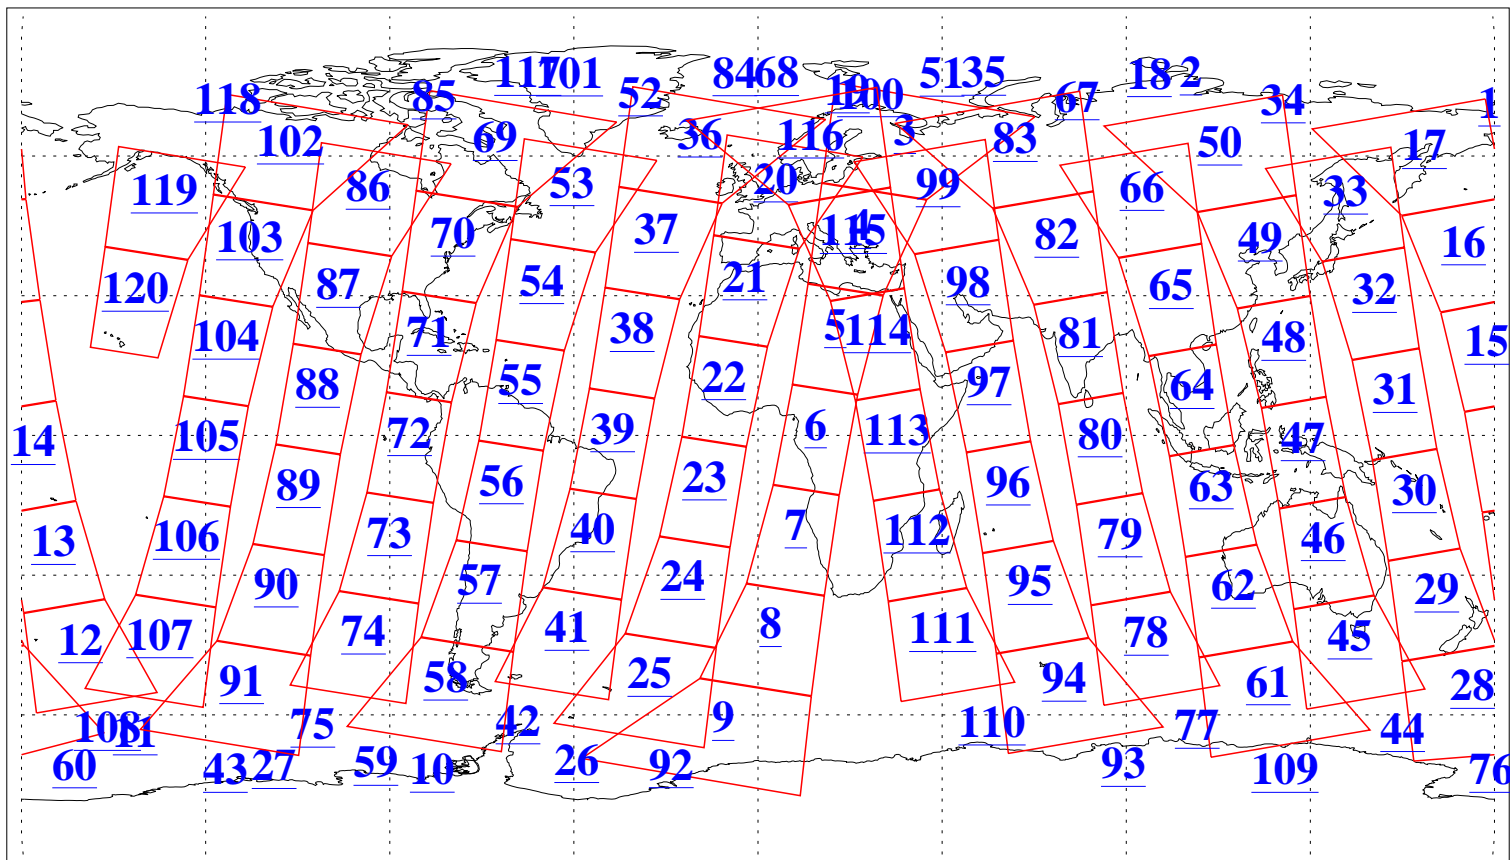

L1B Availability
AMSU Granules: 240
HSB Granules: 0
AIRS Granules: 240

9 Jul 2011
DoY 190
Aqua Day 3353
Granules: 1 to 120

Granules: 121 to 240

Legend: AMSU Available, HSB Available, AIRS Available

L1B Availability
AMSU Granules: 240
HSB Granules: 0
AIRS Granules: 240

9 Jul 2011
DoY 190
Aqua Day 3353

Ascending Granules

Descending Granules

Legend: AMSU Available, HSB Available, AIRS Available

L1B Availability
 AMSU Granules: 240
 HSB Granules: 0
 AIRS Granules: 240

9 Jul 2011
 DoY 190
 Aqua Day 3353

Northern Hemisphere Granules

Southern Hemisphere Granules

Legend: AMSU Available, HSB Available, AIRS Available