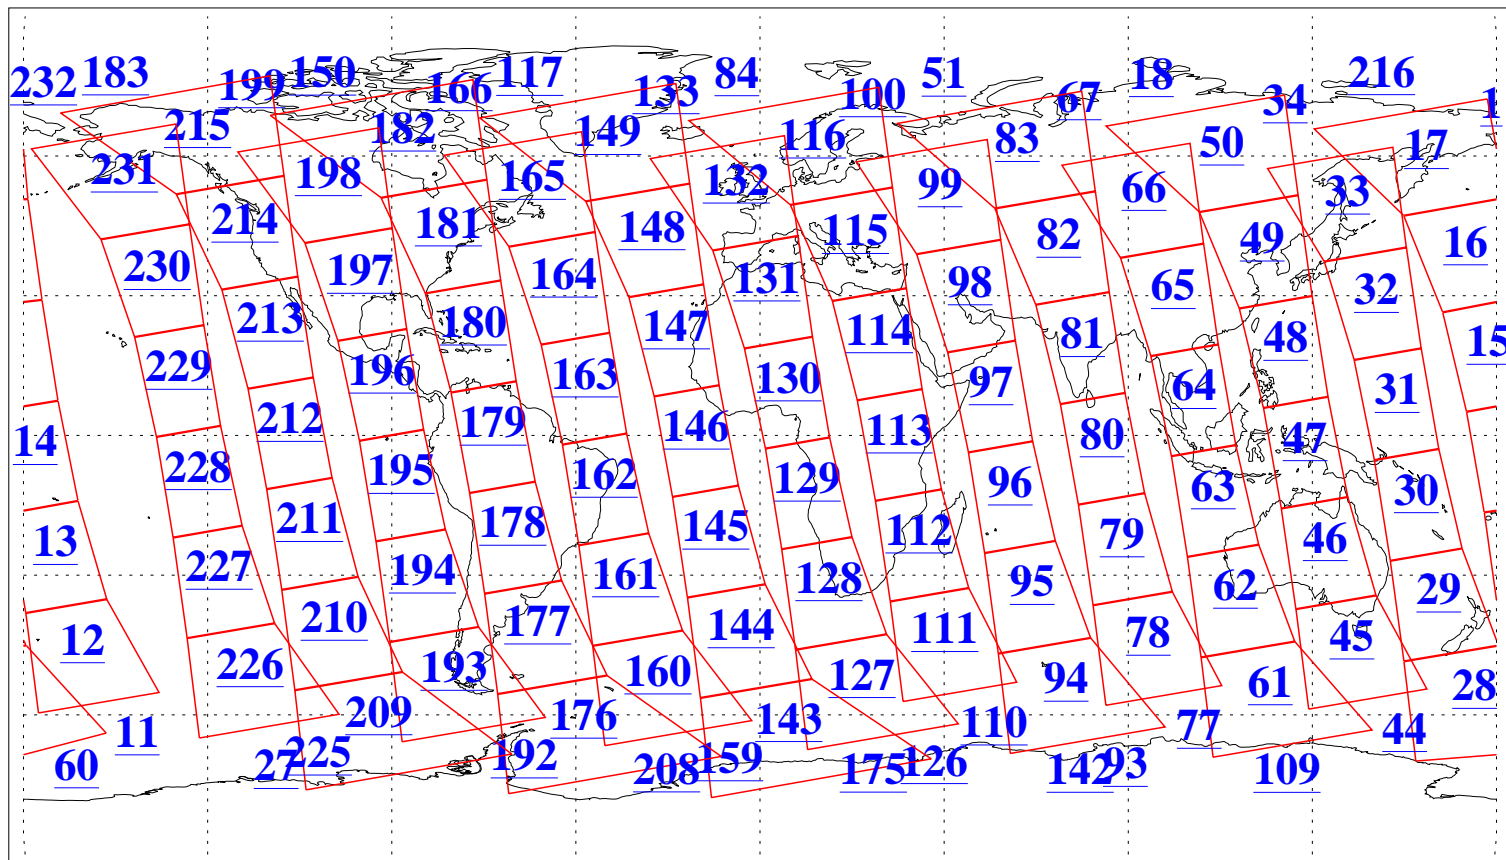

L1B Availability
AMSU Granules: 240
HSB Granules: 0
AIRS Granules: 240

9 Jul 2011
DoY 190
Aqua Day 3353
Granules: 1 to 120

Granules: 121 to 240

Legend: AMSU Available, HSB Available, AIRS Available

L1B Availability
AMSU Granules: 240
HSB Granules: 0
AIRS Granules: 240

9 Jul 2011
DoY 190
Aqua Day 3353

Ascending Granules

Descending Granules

Legend: AMSU Available, HSB Available, AIRS Available

L1B Availability
 AMSU Granules: 240
 HSB Granules: 0
 AIRS Granules: 240

9 Jul 2011
 DoY 190
 Aqua Day 3353

Northern Hemisphere Granules

Southern Hemisphere Granules

Legend: AMSU Available, HSB Available, AIRS Available