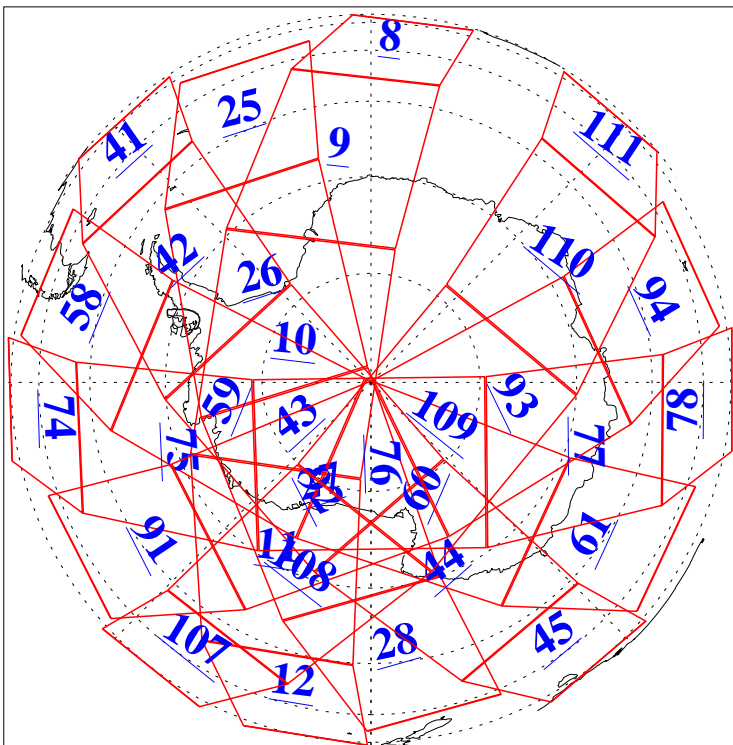

L1B Availability
AMSU Granules: 240
HSB Granules: 0
AIRS Granules: 240

9 Jul 2011
DoY 190
Aqua Day 3353
Granules: 1 to 120

Granules: 121 to 240

Legend: AMSU Available, HSB Available, AIRS Available

L1B Availability
AMSU Granules: 240
HSB Granules: 0
AIRS Granules: 240

9 Jul 2011
DoY 190
Aqua Day 3353

Ascending Granules

Descending Granules

Legend: AMSU Available, HSB Available, AIRS Available

L1B Availability
 AMSU Granules: 240
 HSB Granules: 0
 AIRS Granules: 240

9 Jul 2011
 DoY 190
 Aqua Day 3353

Northern Hemisphere Granules

Southern Hemisphere Granules

Legend: AMSU Available, HSB Available, AIRS Available