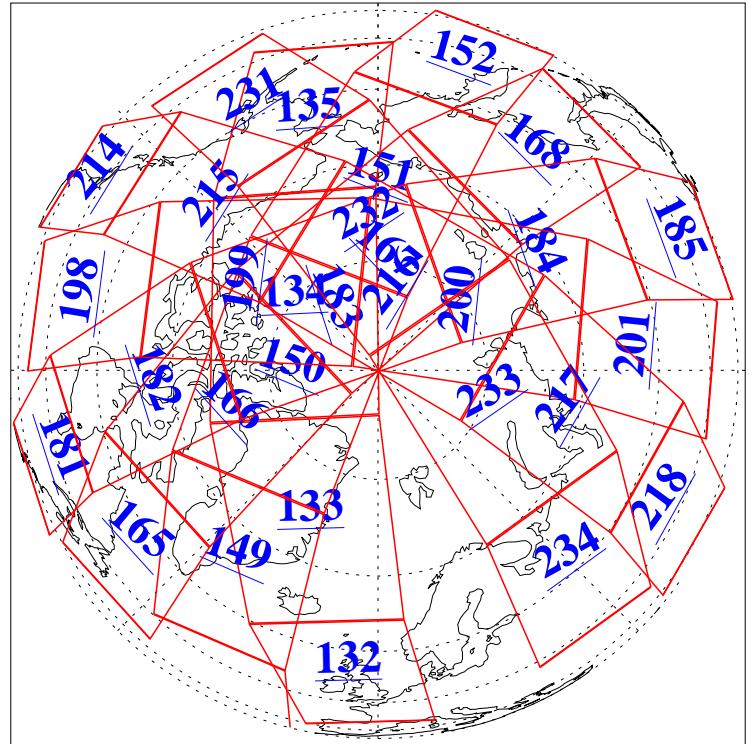

9 Jul 2011
DoY 190
Aqua Day 3353

Ascending Granules

Descending Granules

Legend: AMSU Available, HSB Available, AIRS Available

L1B Availability
 AMSU Granules: 240
 HSB Granules: 0
 AIRS Granules: 240

9 Jul 2011
 DoY 190
 Aqua Day 3353

Northern Hemisphere Granules

Southern Hemisphere Granules

Legend: AMSU Available, HSB Available, AIRS Available