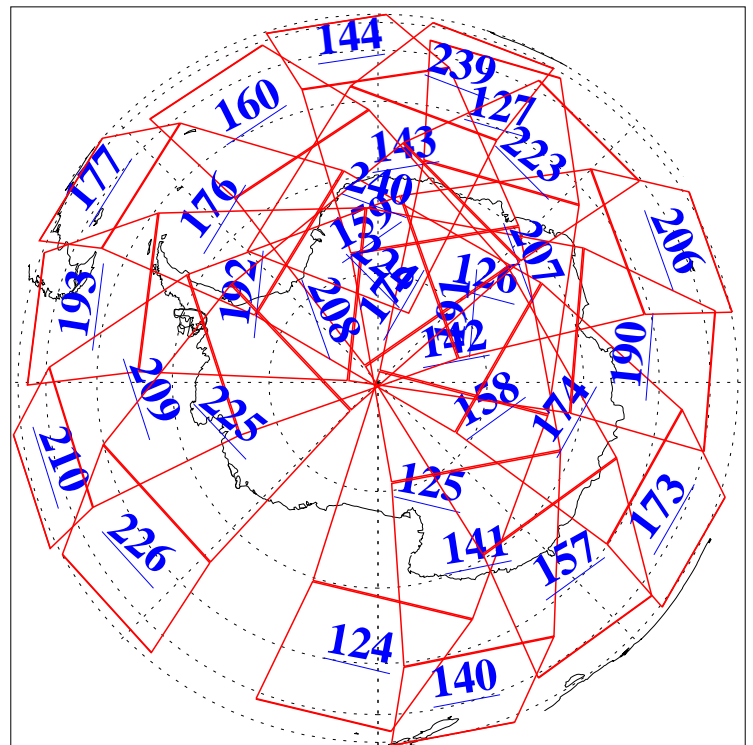

L1B Availability
AMSU Granules: 240
HSB Granules: 0
AIRS Granules: 240

9 Jul 2011
DoY 190
Aqua Day 3353
Granules: 1 to 120

Granules: 121 to 240

Legend: AMSU Available, HSB Available, AIRS Available

L1B Availability
AMSU Granules: 240
HSB Granules: 0
AIRS Granules: 240

9 Jul 2011
DoY 190
Aqua Day 3353

Ascending Granules

Descending Granules

Legend: AMSU Available, HSB Available, AIRS Available

L1B Availability
 AMSU Granules: 240
 HSB Granules: 0
 AIRS Granules: 240

9 Jul 2011
 DoY 190
 Aqua Day 3353

Northern Hemisphere Granules

Southern Hemisphere Granules

Legend: AMSU Available, HSB Available, AIRS Available