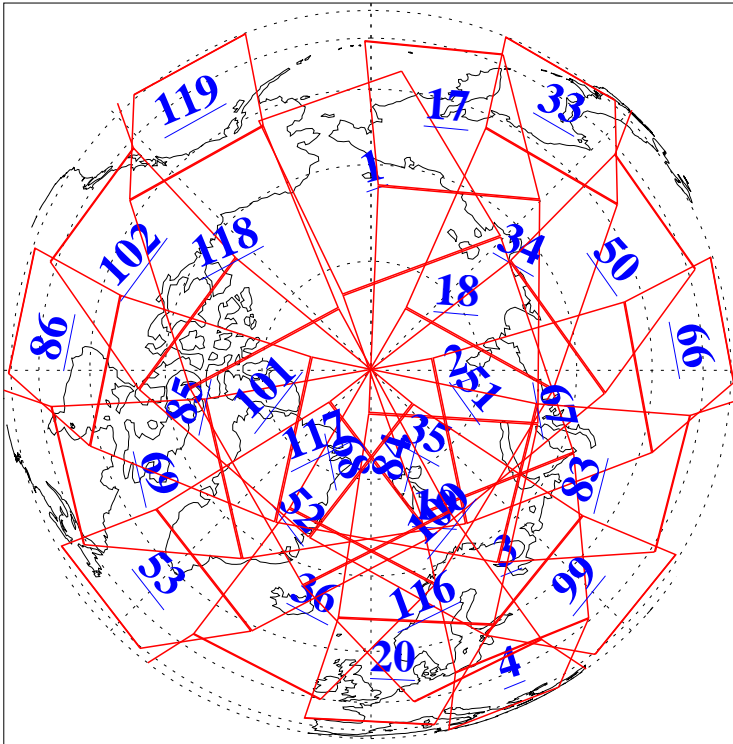

L1B Availability
AMSU Granules: 240
HSB Granules: 0
AIRS Granules: 240

9 Jul 2011
DoY 190
Aqua Day 3353
Granules: 1 to 120

Granules: 121 to 240

Legend: AMSU Available, HSB Available, AIRS Available

L1B Availability
AMSU Granules: 240
HSB Granules: 0
AIRS Granules: 240

9 Jul 2011
DoY 190
Aqua Day 3353

Ascending Granules

Descending Granules

Legend: AMSU Available, HSB Available, AIRS Available

L1B Availability
 AMSU Granules: 240
 HSB Granules: 0
 AIRS Granules: 240

9 Jul 2011
 DoY 190
 Aqua Day 3353

Northern Hemisphere Granules

Southern Hemisphere Granules

Legend: AMSU Available, HSB Available, AIRS Available