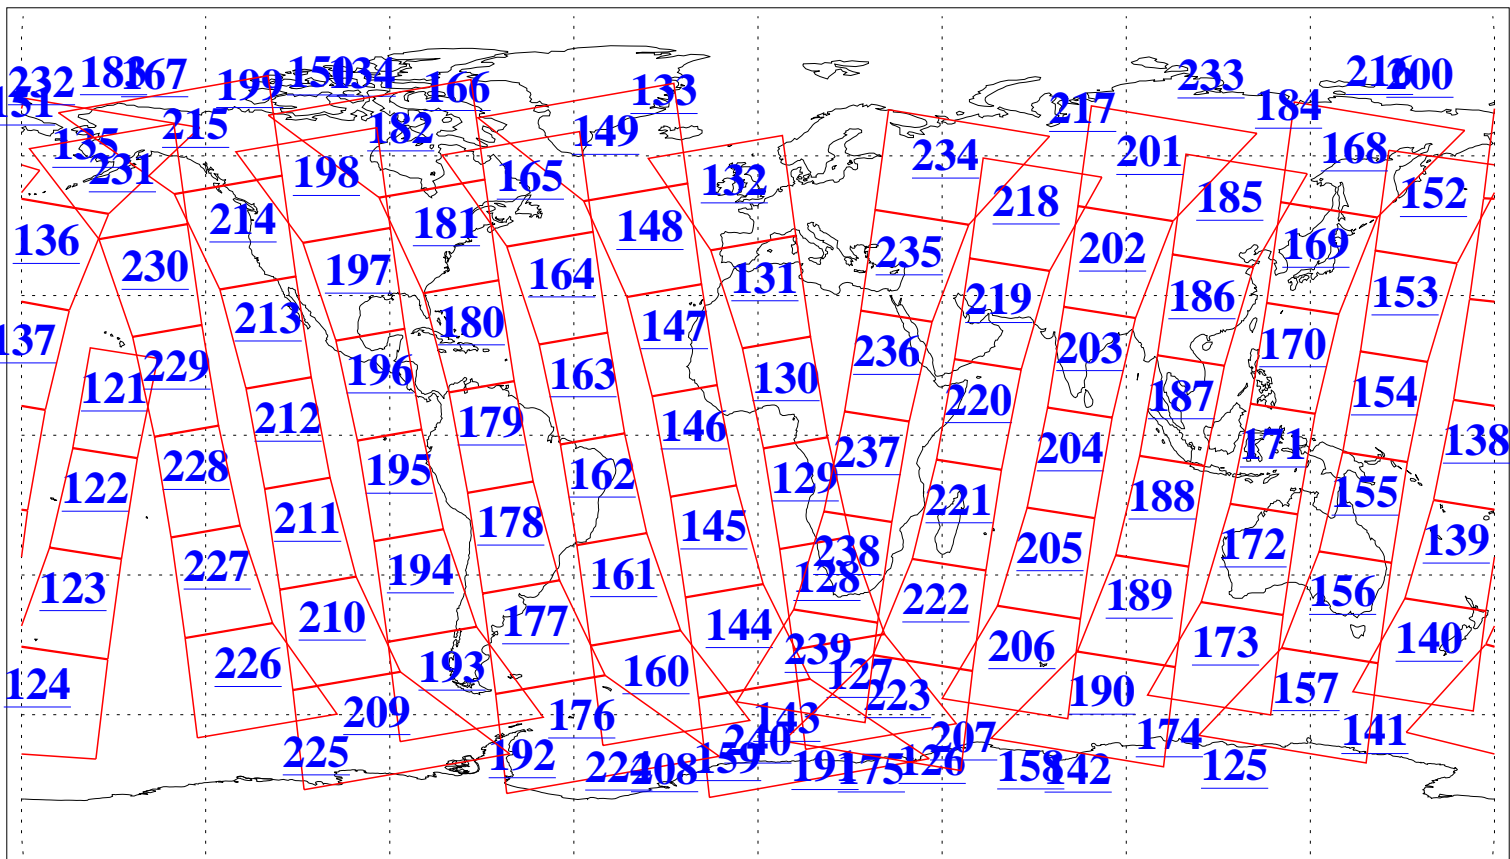

L1B Availability
AMSU Granules: 240
HSB Granules: 0
AIRS Granules: 240

9 Jul 2011
DoY 190
Aqua Day 3353
Granules: 1 to 120

Granules: 121 to 240

Legend: AMSU Available, HSB Available, AIRS Available

L1B Availability
AMSU Granules: 240
HSB Granules: 0
AIRS Granules: 240

9 Jul 2011
DoY 190
Aqua Day 3353

Ascending Granules

Descending Granules

Legend: AMSU Available, HSB Available, AIRS Available

L1B Availability
 AMSU Granules: 240
 HSB Granules: 0
 AIRS Granules: 240

9 Jul 2011
 DoY 190
 Aqua Day 3353