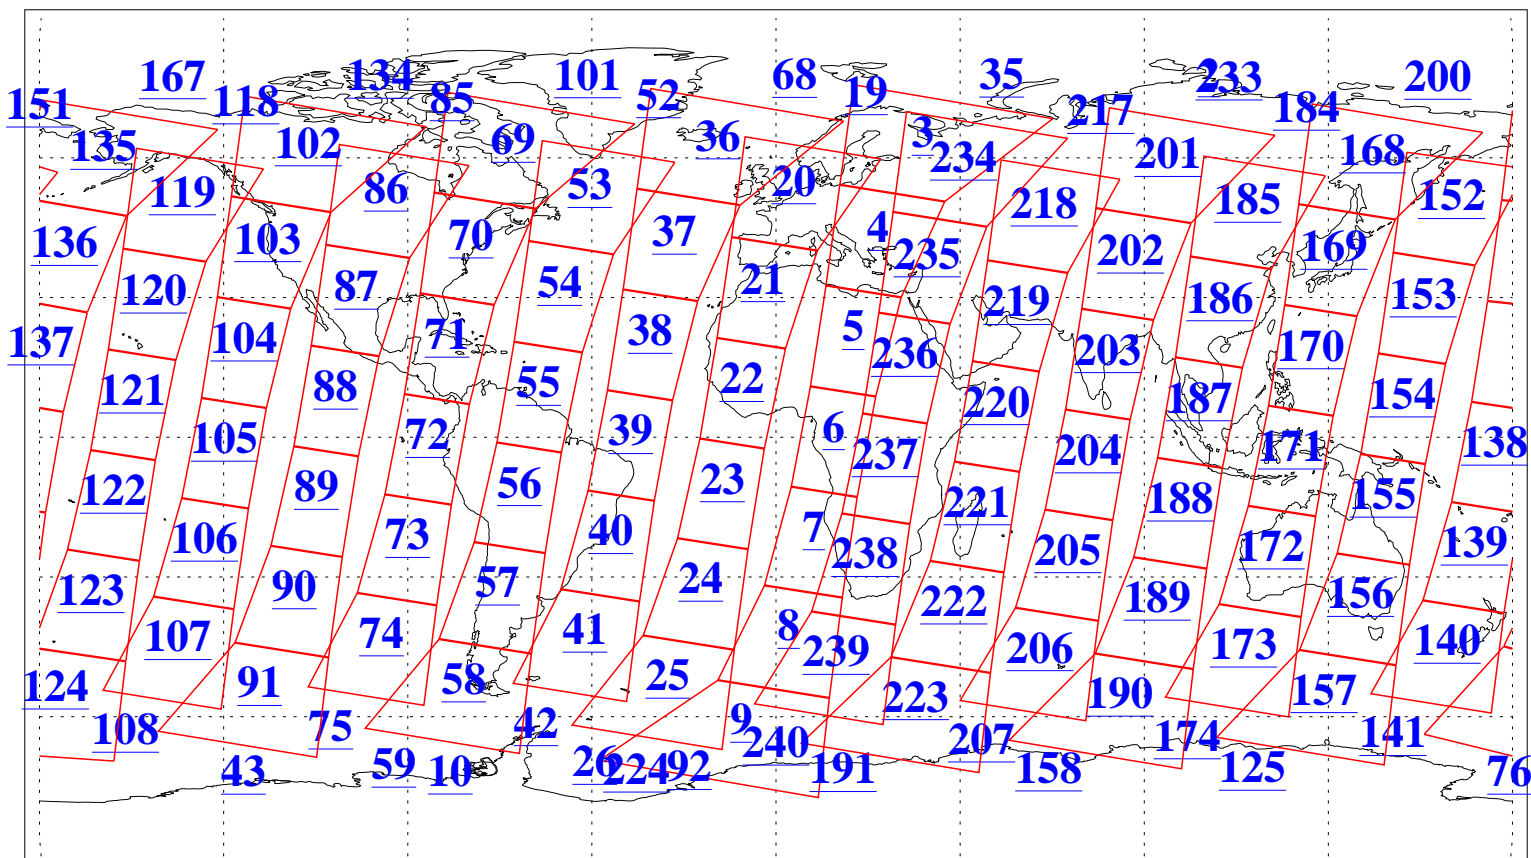

L1B Availability
AMSU Granules: 240
HSB Granules: 0
AIRS Granules: 240

9 Jul 2011
DoY 190
Aqua Day 3353
Granules: 1 to 120

Granules: 121 to 240

Legend: AMSU Available, HSB Available, AIRS Available

L1B Availability
AMSU Granules: 240
HSB Granules: 0
AIRS Granules: 240

9 Jul 2011
DoY 190
Aqua Day 3353

Ascending Granules

Descending Granules

Legend: AMSU Available, HSB Available, AIRS Available

L1B Availability
 AMSU Granules: 240
 HSB Granules: 0
 AIRS Granules: 240

9 Jul 2011
 DoY 190
 Aqua Day 3353

Northern Hemisphere Granules

Southern Hemisphere Granules

Legend: AMSU Available, HSB Available, AIRS Available