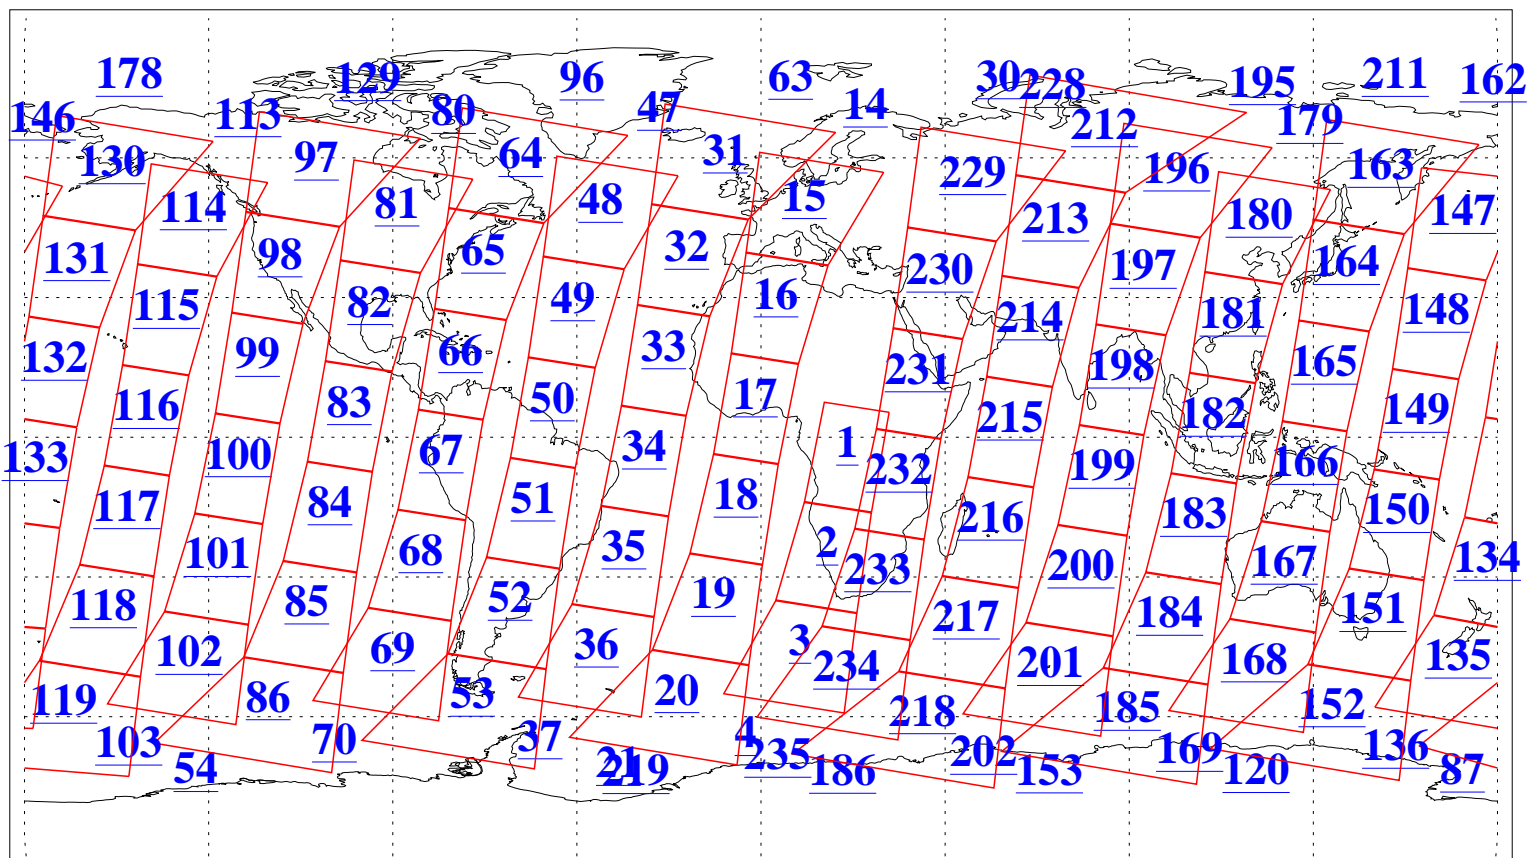

L1B Availability  
AMSU Granules: 240  
HSB Granules: 0  
AIRS Granules: 240

6 Jul 2011  
DoY 187  
Aqua Day 3350  
Granules: 1 to 120

Granules: 121 to 240

Legend: AMSU Available, HSB Available, AIRS Available

L1B Availability  
AMSU Granules: 240  
HSB Granules: 0  
AIRS Granules: 240

6 Jul 2011  
DoY 187  
Aqua Day 3350  
Ascending Granules

Descending Granules

Legend: AMSU Available, *HSB Available*, *AIRS Available*

L1B Availability  
 AMSU Granules: 240  
 HSB Granules: 0  
 AIRS Granules: 240

6 Jul 2011  
 DoY 187  
 Aqua Day 3350

Northern Hemisphere Granules

Southern Hemisphere Granules

Legend: AMSU Available, HSB Available, AIRS Available