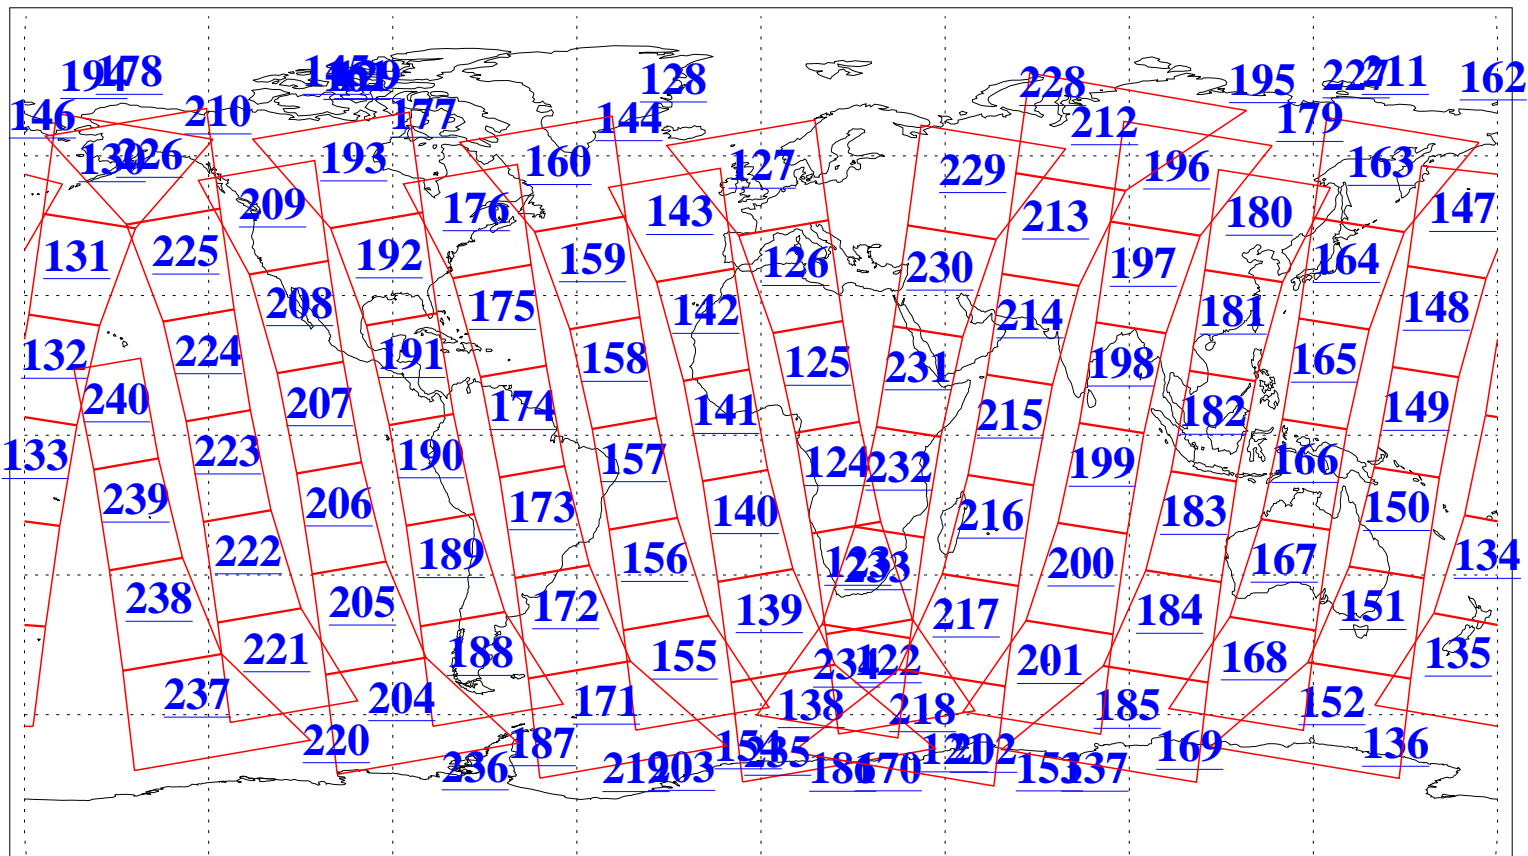

L1B Availability  
AMSU Granules: 240  
HSB Granules: 0  
AIRS Granules: 240

6 Jul 2011  
DoY 187  
Aqua Day 3350  
Granules: 1 to 120

Granules: 121 to 240

Legend: AMSU Available, HSB Available, AIRS Available

L1B Availability  
AMSU Granules: 240  
HSB Granules: 0  
AIRS Granules: 240

6 Jul 2011  
DoY 187  
Aqua Day 3350  
Ascending Granules

Descending Granules

Legend: AMSU Available, *HSB Available*, *AIRS Available*

L1B Availability  
 AMSU Granules: 240  
 HSB Granules: 0  
 AIRS Granules: 240

6 Jul 2011  
 DoY 187  
 Aqua Day 3350

Northern Hemisphere Granules

Southern Hemisphere Granules

Legend: AMSU Available, HSB Available, AIRS Available