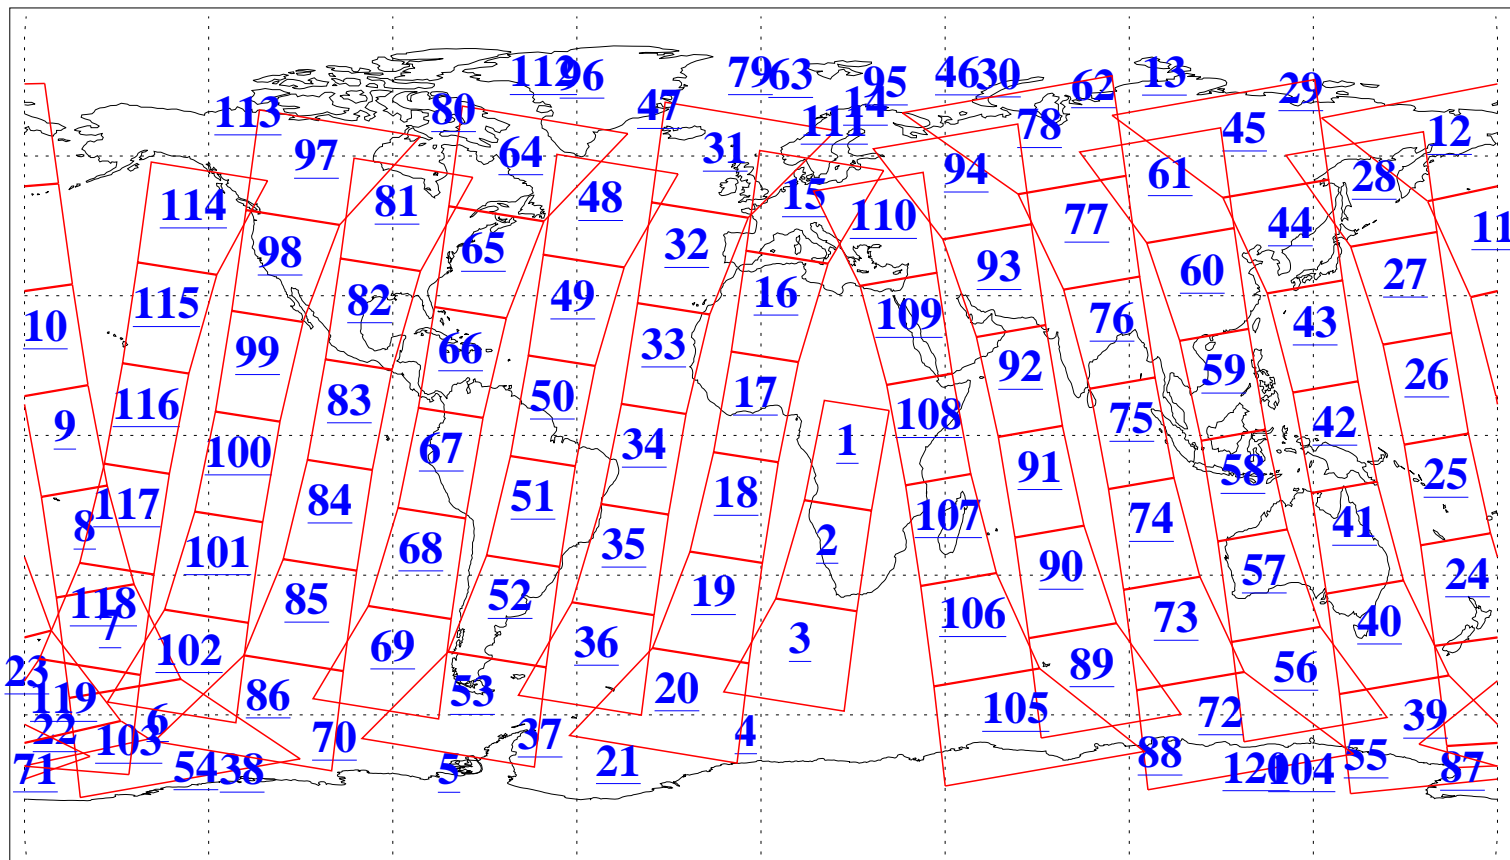

L1B Availability  
AMSU Granules: 240  
HSB Granules: 0  
AIRS Granules: 240

6 Jul 2011  
DoY 187  
Aqua Day 3350  
Granules: 1 to 120

Granules: 121 to 240

Legend: AMSU Available, HSB Available, AIRS Available

L1B Availability  
AMSU Granules: 240  
HSB Granules: 0  
AIRS Granules: 240

6 Jul 2011  
DoY 187  
Aqua Day 3350  
Ascending Granules

Descending Granules

Legend: AMSU Available, *HSB Available*, *AIRS Available*

L1B Availability  
 AMSU Granules: 240  
 HSB Granules: 0  
 AIRS Granules: 240

6 Jul 2011  
 DoY 187  
 Aqua Day 3350

Northern Hemisphere Granules

Southern Hemisphere Granules

Legend: AMSU Available, HSB Available, AIRS Available