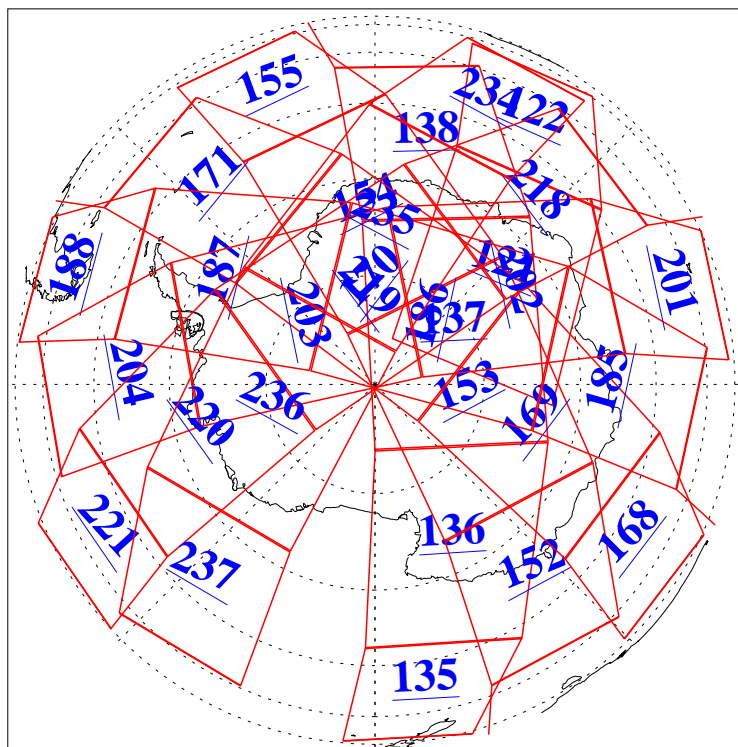

L1B Availability  
AMSU Granules: 240  
HSB Granules: 0  
AIRS Granules: 240

6 Jul 2011  
DoY 187  
Aqua Day 3350  
Granules: 1 to 120

Granules: 121 to 240

Legend: AMSU Available, HSB Available, AIRS Available

L1B Availability  
AMSU Granules: 240  
HSB Granules: 0  
AIRS Granules: 240

6 Jul 2011  
DoY 187  
Aqua Day 3350  
Ascending Granules

Descending Granules

Legend: AMSU Available, *HSB Available*, *AIRS Available*

L1B Availability  
 AMSU Granules: 240  
 HSB Granules: 0  
 AIRS Granules: 240

6 Jul 2011  
 DoY 187  
 Aqua Day 3350

Northern Hemisphere Granules

Southern Hemisphere Granules

Legend: AMSU Available, HSB Available, AIRS Available