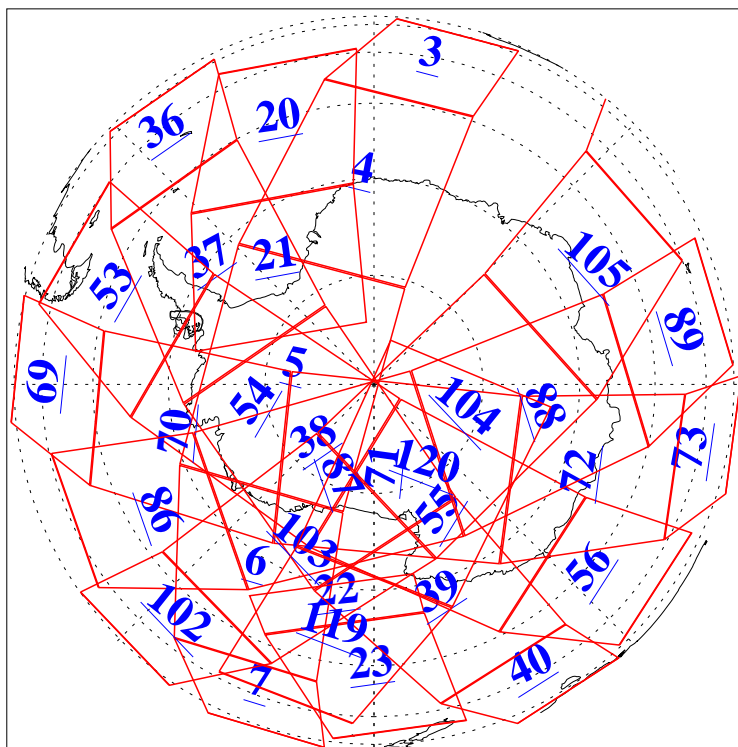

L1B Availability  
AMSU Granules: 240  
HSB Granules: 0  
AIRS Granules: 240

6 Jul 2011  
DoY 187  
Aqua Day 3350  
Granules: 1 to 120

Granules: 121 to 240

Legend: AMSU Available, HSB Available, AIRS Available

L1B Availability  
AMSU Granules: 240  
HSB Granules: 0  
AIRS Granules: 240

6 Jul 2011  
DoY 187  
Aqua Day 3350  
Ascending Granules

Descending Granules

Legend: AMSU Available, *HSB Available*, *AIRS Available*

L1B Availability  
 AMSU Granules: 240  
 HSB Granules: 0  
 AIRS Granules: 240

6 Jul 2011  
 DoY 187  
 Aqua Day 3350

Northern Hemisphere Granules

Southern Hemisphere Granules

Legend: AMSU Available, HSB Available, AIRS Available