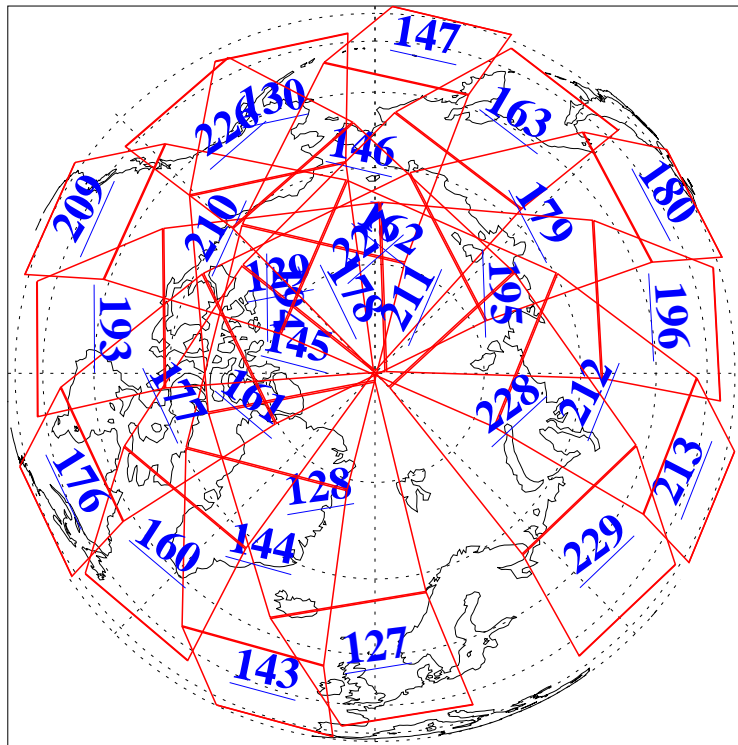

L1B Availability  
AMSU Granules: 240  
HSB Granules: 0  
AIRS Granules: 240

6 Jul 2011  
DoY 187  
Aqua Day 3350  
Granules: 1 to 120

Granules: 121 to 240

Legend: AMSU Available, HSB Available, AIRS Available

L1B Availability  
AMSU Granules: 240  
HSB Granules: 0  
AIRS Granules: 240

6 Jul 2011  
DoY 187  
Aqua Day 3350  
Ascending Granules

Descending Granules

Legend: AMSU Available, *HSB Available*, *AIRS Available*

L1B Availability  
 AMSU Granules: 240  
 HSB Granules: 0  
 AIRS Granules: 240

6 Jul 2011  
 DoY 187  
 Aqua Day 3350

Northern Hemisphere Granules

Southern Hemisphere Granules

Legend: AMSU Available, HSB Available, AIRS Available