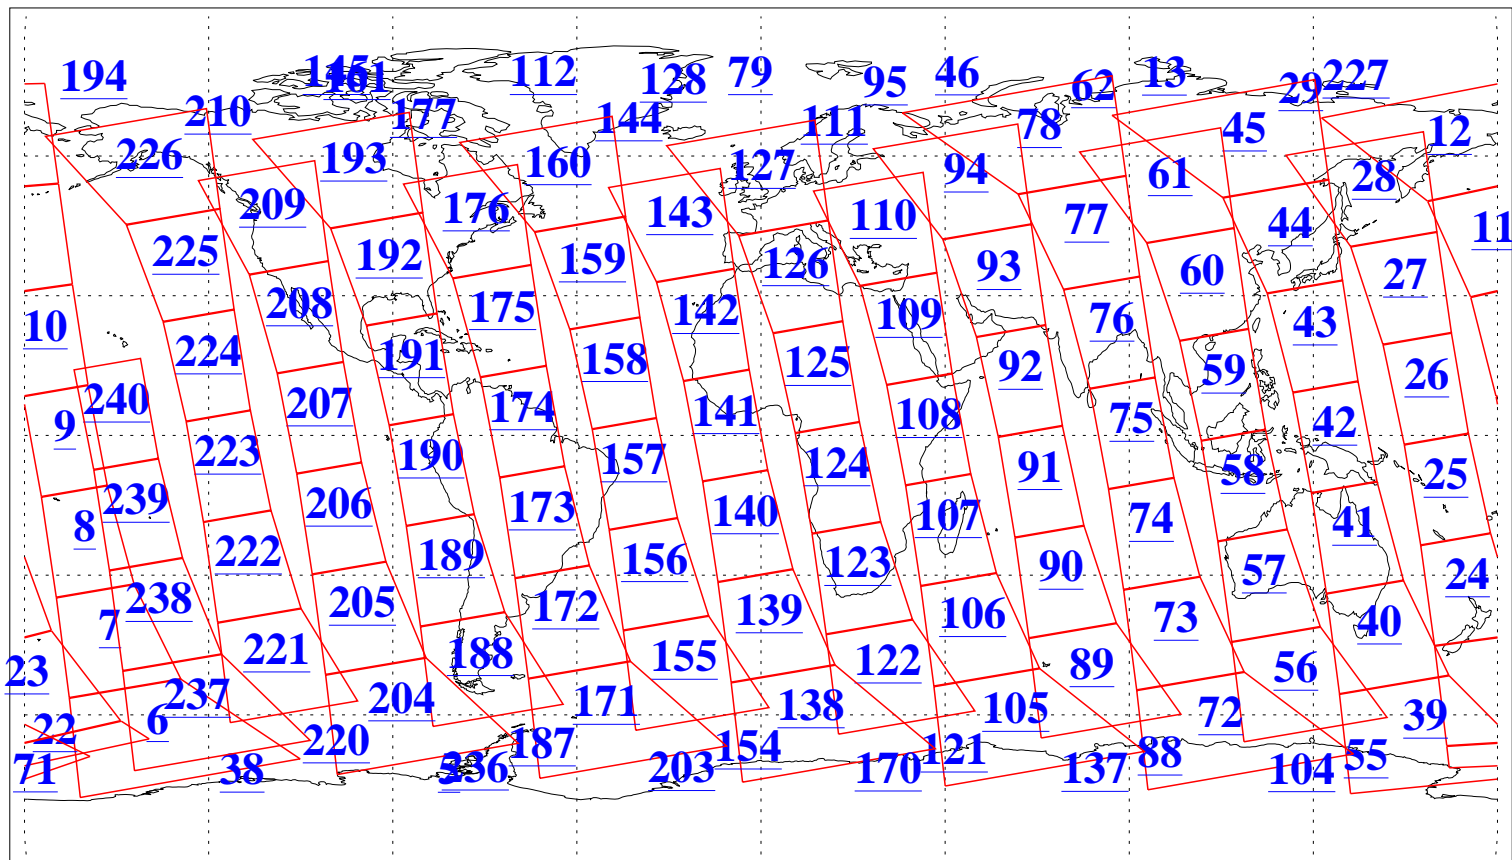

L1B Availability  
AMSU Granules: 240  
HSB Granules: 0  
AIRS Granules: 240

6 Jul 2011  
DoY 187  
Aqua Day 3350  
Granules: 1 to 120

Granules: 121 to 240

Legend: AMSU Available, HSB Available, AIRS Available

L1B Availability  
AMSU Granules: 240  
HSB Granules: 0  
AIRS Granules: 240

6 Jul 2011  
DoY 187  
Aqua Day 3350  
Ascending Granules

Descending Granules

Legend: AMSU Available, *HSB Available*, *AIRS Available*

L1B Availability  
 AMSU Granules: 240  
 HSB Granules: 0  
 AIRS Granules: 240

6 Jul 2011  
 DoY 187  
 Aqua Day 3350

Northern Hemisphere Granules

Southern Hemisphere Granules

Legend: AMSU Available, HSB Available, AIRS Available