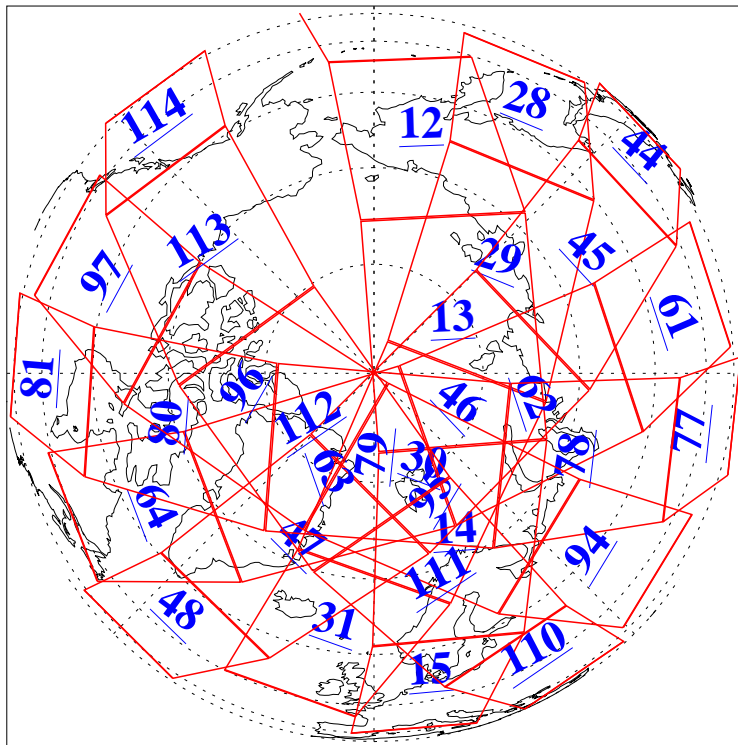

L1B Availability  
AMSU Granules: 240  
HSB Granules: 0  
AIRS Granules: 240

6 Jul 2011  
DoY 187  
Aqua Day 3350  
Granules: 1 to 120

Granules: 121 to 240

Legend: AMSU Available, HSB Available, AIRS Available

L1B Availability  
AMSU Granules: 240  
HSB Granules: 0  
AIRS Granules: 240

6 Jul 2011  
DoY 187  
Aqua Day 3350  
Ascending Granules

Descending Granules

Legend: AMSU Available, *HSB Available*, *AIRS Available*

L1B Availability  
 AMSU Granules: 240  
 HSB Granules: 0  
 AIRS Granules: 240

6 Jul 2011  
 DoY 187  
 Aqua Day 3350

Northern Hemisphere Granules

Southern Hemisphere Granules

Legend: AMSU Available, HSB Available, AIRS Available