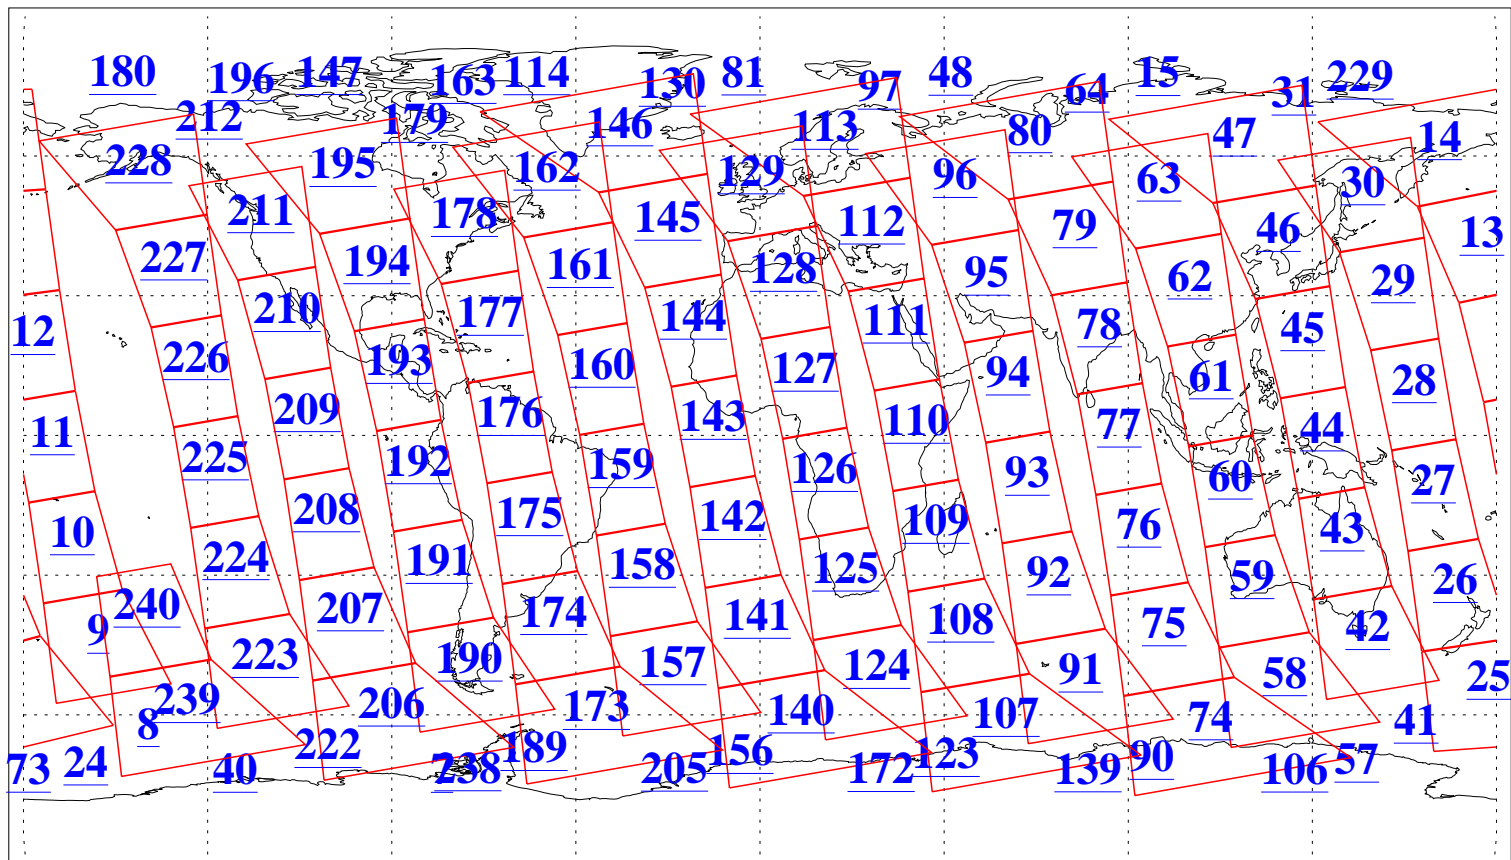

L1B Availability
AMSU Granules: 240
HSB Granules: 0
AIRS Granules: 240

4 Jul 2011
DoY 185
Aqua Day 3348
Granules: 1 to 120

Granules: 121 to 240

Legend: AMSU Available, HSB Available, AIRS Available

L1B Availability
AMSU Granules: 240
HSB Granules: 0
AIRS Granules: 240

4 Jul 2011
DoY 185
Aqua Day 3348

Ascending Granules

Descending Granules

Legend: AMSU Available, HSB Available, AIRS Available

L1B Availability
 AMSU Granules: 240
 HSB Granules: 0
 AIRS Granules: 240

4 Jul 2011
 DoY 185
 Aqua Day 3348

Northern Hemisphere Granules

Southern Hemisphere Granules

Legend: AMSU Available, HSB Available, AIRS Available