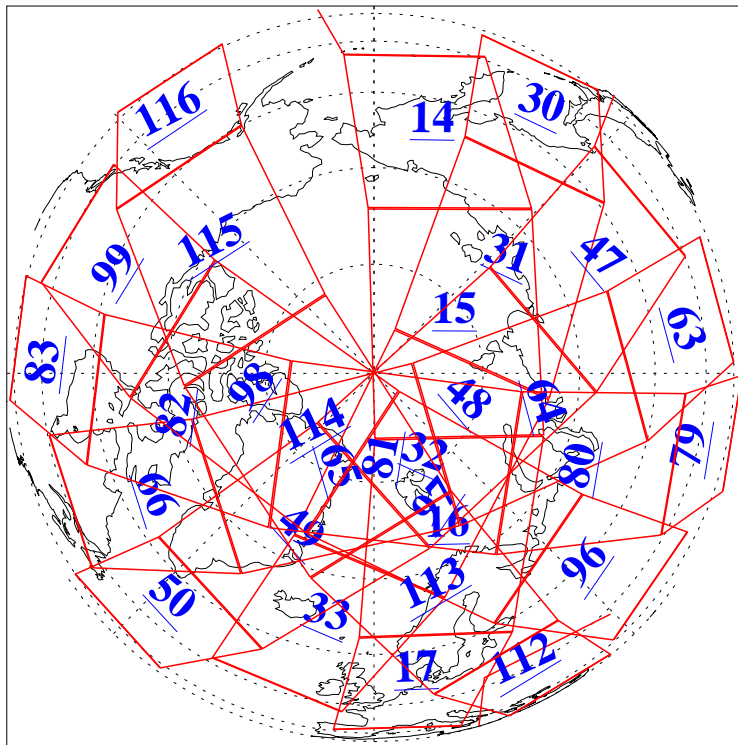

L1B Availability
AMSU Granules: 240
HSB Granules: 0
AIRS Granules: 240

4 Jul 2011
DoY 185
Aqua Day 3348
Granules: 1 to 120

Granules: 121 to 240

Legend: AMSU Available, HSB Available, AIRS Available

L1B Availability
AMSU Granules: 240
HSB Granules: 0
AIRS Granules: 240

4 Jul 2011
DoY 185
Aqua Day 3348

Ascending Granules

Descending Granules

Legend: AMSU Available, HSB Available, AIRS Available

L1B Availability
 AMSU Granules: 240
 HSB Granules: 0
 AIRS Granules: 240

4 Jul 2011
 DoY 185
 Aqua Day 3348

Northern Hemisphere Granules

Southern Hemisphere Granules

Legend: AMSU Available, HSB Available, AIRS Available