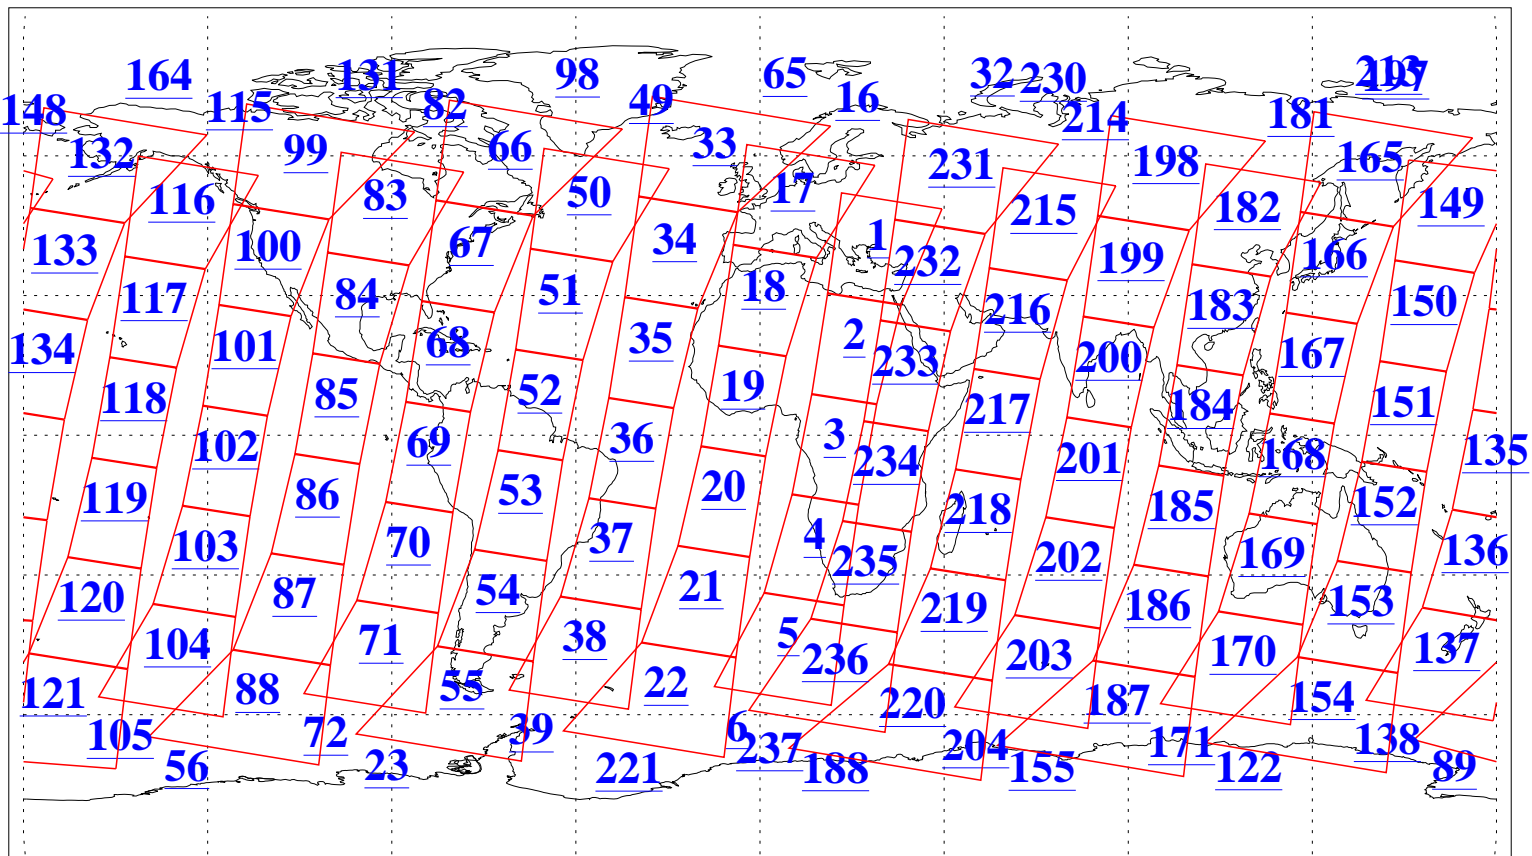

L1B Availability
AMSU Granules: 240
HSB Granules: 0
AIRS Granules: 240

4 Jul 2011
DoY 185
Aqua Day 3348
Granules: 1 to 120

Granules: 121 to 240

Legend: AMSU Available, HSB Available, AIRS Available

L1B Availability
AMSU Granules: 240
HSB Granules: 0
AIRS Granules: 240

4 Jul 2011
DoY 185
Aqua Day 3348

Ascending Granules

Descending Granules

Legend: AMSU Available, HSB Available, AIRS Available

L1B Availability
 AMSU Granules: 240
 HSB Granules: 0
 AIRS Granules: 240

4 Jul 2011
 DoY 185
 Aqua Day 3348

Northern Hemisphere Granules

Southern Hemisphere Granules

Legend: AMSU Available, HSB Available, AIRS Available