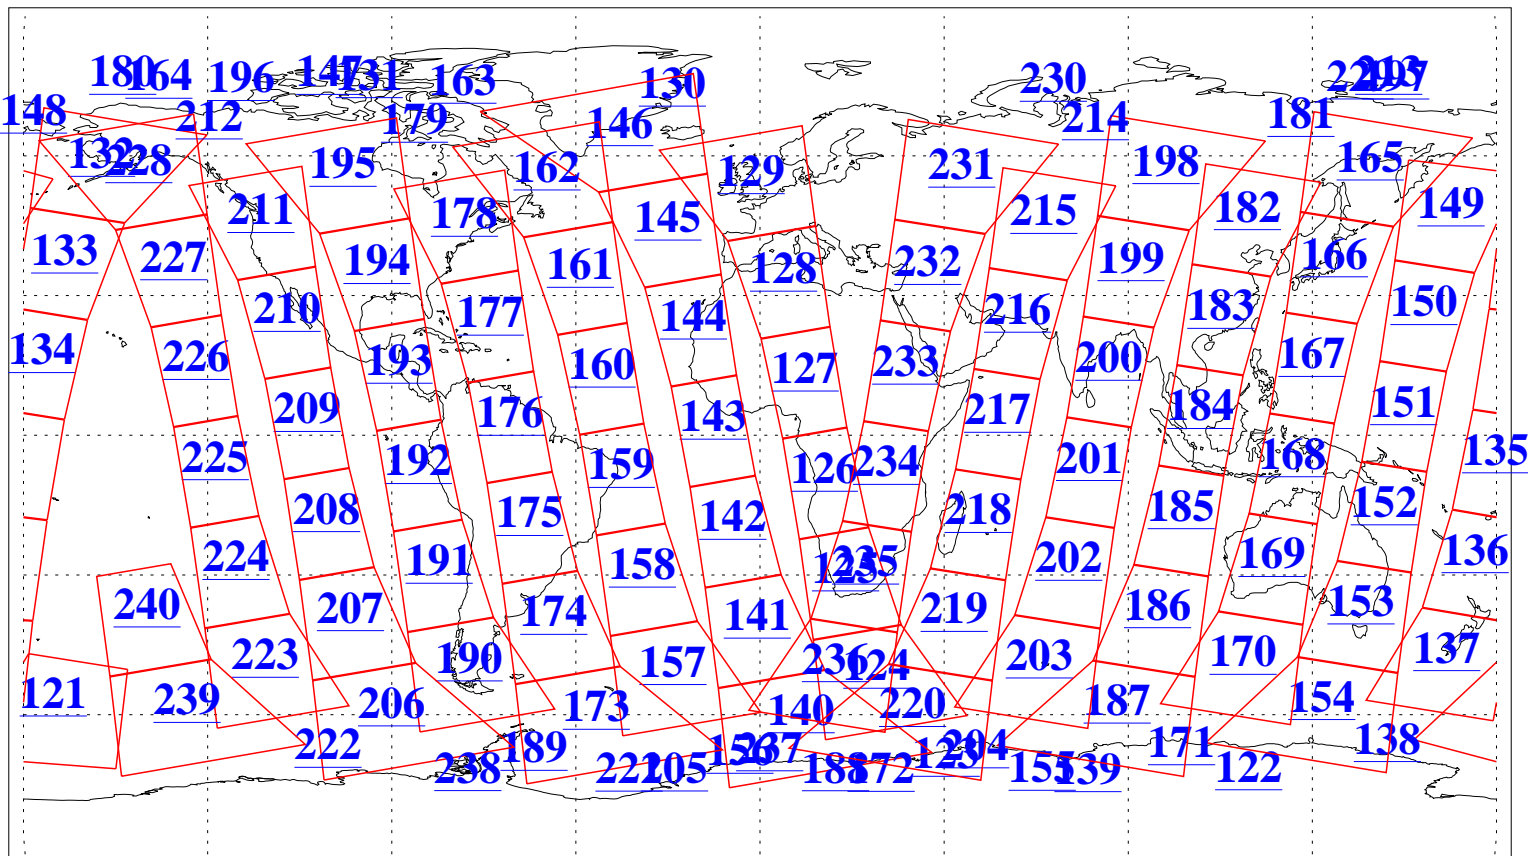

L1B Availability
AMSU Granules: 240
HSB Granules: 0
AIRS Granules: 240

4 Jul 2011
DoY 185
Aqua Day 3348
Granules: 1 to 120

Granules: 121 to 240

Legend: AMSU Available, HSB Available, AIRS Available

L1B Availability
AMSU Granules: 240
HSB Granules: 0
AIRS Granules: 240

4 Jul 2011
DoY 185
Aqua Day 3348

Ascending Granules

Descending Granules

Legend: AMSU Available, HSB Available, AIRS Available

L1B Availability
 AMSU Granules: 240
 HSB Granules: 0
 AIRS Granules: 240

4 Jul 2011
 DoY 185
 Aqua Day 3348

Northern Hemisphere Granules

Southern Hemisphere Granules

Legend: AMSU Available, HSB Available, AIRS Available