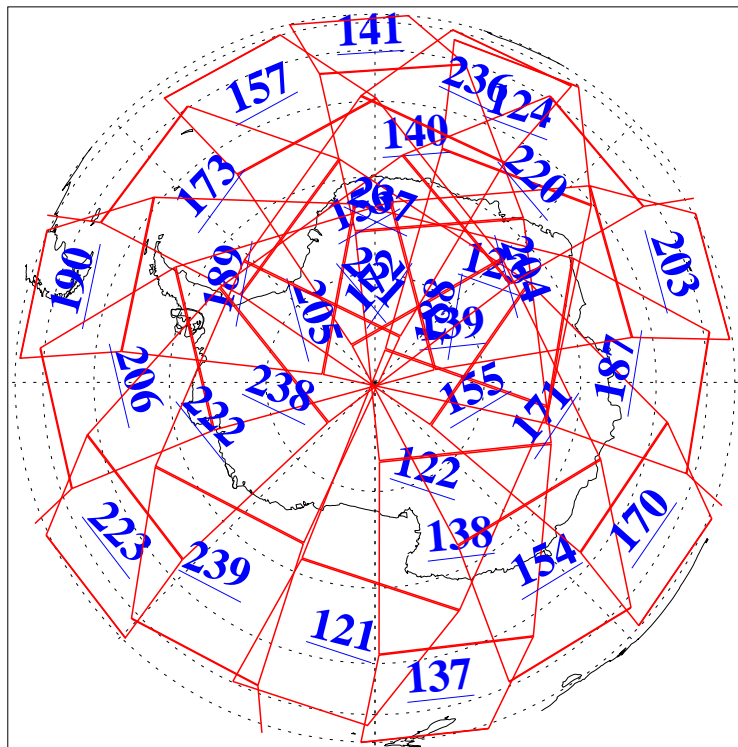

L1B Availability
AMSU Granules: 240
HSB Granules: 0
AIRS Granules: 240

4 Jul 2011
DoY 185
Aqua Day 3348
Granules: 1 to 120

Granules: 121 to 240

Legend: AMSU Available, HSB Available, AIRS Available

L1B Availability
AMSU Granules: 240
HSB Granules: 0
AIRS Granules: 240

4 Jul 2011
DoY 185
Aqua Day 3348

Ascending Granules

Descending Granules

Legend: AMSU Available, HSB Available, AIRS Available

L1B Availability
 AMSU Granules: 240
 HSB Granules: 0
 AIRS Granules: 240

4 Jul 2011
 DoY 185
 Aqua Day 3348

Northern Hemisphere Granules

Southern Hemisphere Granules

Legend: AMSU Available, HSB Available, AIRS Available