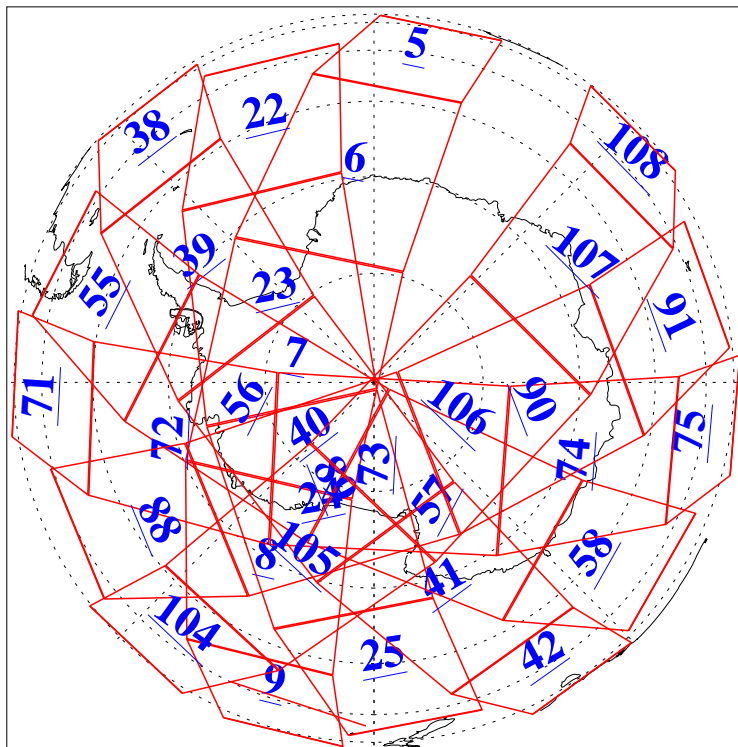

L1B Availability
AMSU Granules: 240
HSB Granules: 0
AIRS Granules: 240

4 Jul 2011
DoY 185
Aqua Day 3348
Granules: 1 to 120

Granules: 121 to 240

Legend: AMSU Available, HSB Available, AIRS Available

L1B Availability
AMSU Granules: 240
HSB Granules: 0
AIRS Granules: 240

4 Jul 2011
DoY 185
Aqua Day 3348

Ascending Granules

Descending Granules

Legend: AMSU Available, HSB Available, AIRS Available

L1B Availability
 AMSU Granules: 240
 HSB Granules: 0
 AIRS Granules: 240

4 Jul 2011
 DoY 185
 Aqua Day 3348

Northern Hemisphere Granules

Southern Hemisphere Granules

Legend: AMSU Available, HSB Available, AIRS Available