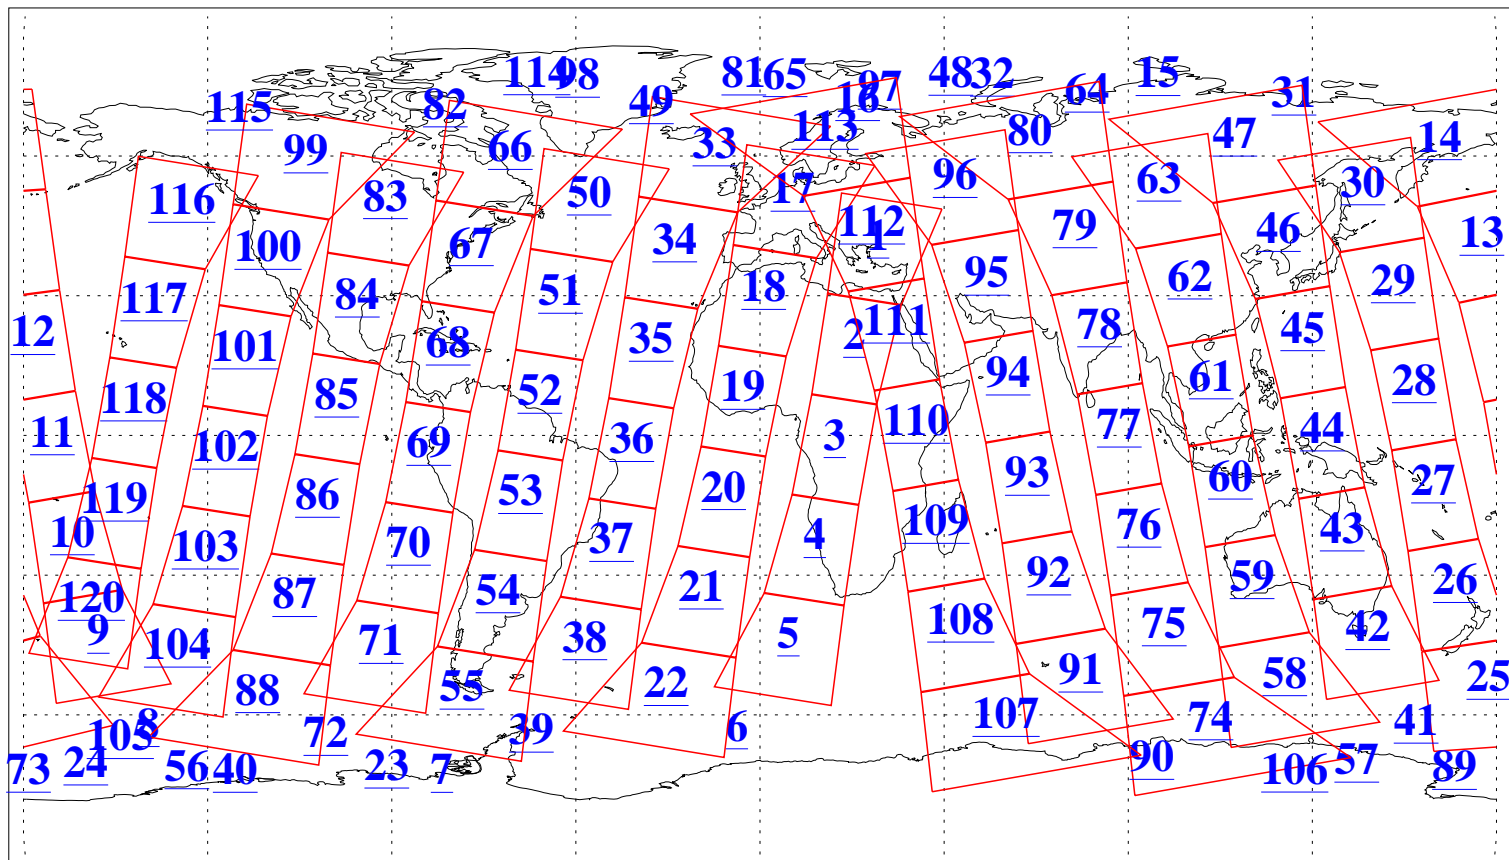

L1B Availability
AMSU Granules: 240
HSB Granules: 0
AIRS Granules: 240

4 Jul 2011
DoY 185
Aqua Day 3348
Granules: 1 to 120

Granules: 121 to 240

Legend: AMSU Available, HSB Available, AIRS Available

L1B Availability
AMSU Granules: 240
HSB Granules: 0
AIRS Granules: 240

4 Jul 2011
DoY 185
Aqua Day 3348

Ascending Granules

Descending Granules

Legend: AMSU Available, HSB Available, AIRS Available

L1B Availability
 AMSU Granules: 240
 HSB Granules: 0
 AIRS Granules: 240

4 Jul 2011
 DoY 185
 Aqua Day 3348

Northern Hemisphere Granules

Southern Hemisphere Granules

Legend: AMSU Available, HSB Available, AIRS Available