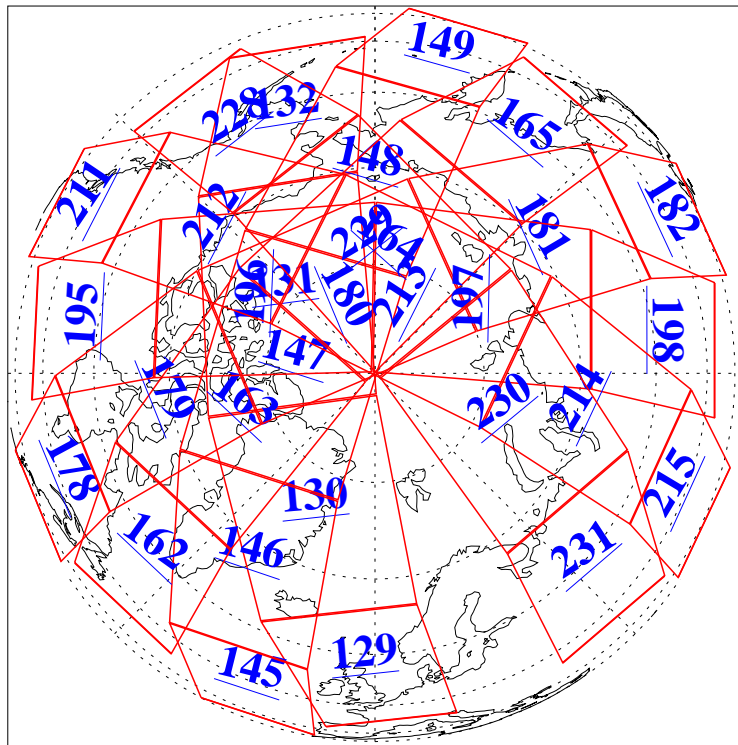

L1B Availability
AMSU Granules: 240
HSB Granules: 0
AIRS Granules: 240

4 Jul 2011
DoY 185
Aqua Day 3348
Granules: 1 to 120

Granules: 121 to 240

Legend: AMSU Available, HSB Available, AIRS Available

L1B Availability
AMSU Granules: 240
HSB Granules: 0
AIRS Granules: 240

4 Jul 2011
DoY 185
Aqua Day 3348

Ascending Granules

Descending Granules

Legend: AMSU Available, HSB Available, AIRS Available

L1B Availability
 AMSU Granules: 240
 HSB Granules: 0
 AIRS Granules: 240

4 Jul 2011
 DoY 185
 Aqua Day 3348

Northern Hemisphere Granules

Southern Hemisphere Granules

Legend: AMSU Available, HSB Available, AIRS Available