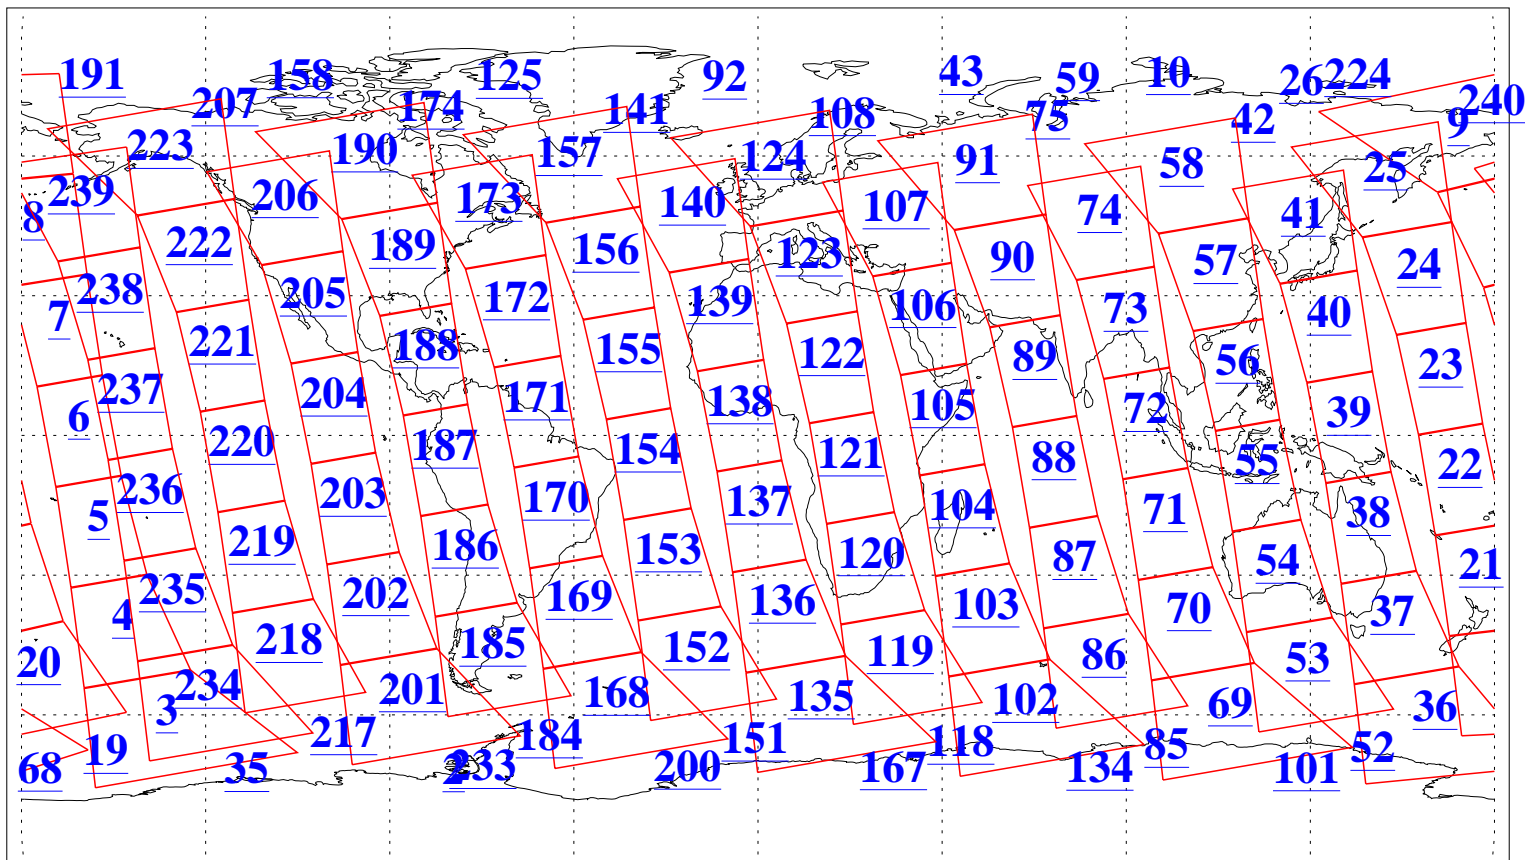

L1B Availability  
AMSU Granules: 240  
HSB Granules: 0  
AIRS Granules: 240

1 Jul 2011  
DoY 182  
Aqua Day 3345  
Granules: 1 to 120

Granules: 121 to 240

Legend: AMSU Available, *HSB Available*, **AIRS Available**

L1B Availability  
 AMSU Granules: 240  
 HSB Granules: 0  
 AIRS Granules: 240

1 Jul 2011  
 DoY 182  
 Aqua Day 3345  
 Ascending Granules

Descending Granules

Legend: AMSU Available, HSB Available, AIRS Available

L1B Availability  
 AMSU Granules: 240  
 HSB Granules: 0  
 AIRS Granules: 240

1 Jul 2011  
 DoY 182  
 Aqua Day 3345

Northern Hemisphere Granules

Southern Hemisphere Granules

Legend: AMSU Available, HSB Available, AIRS Available