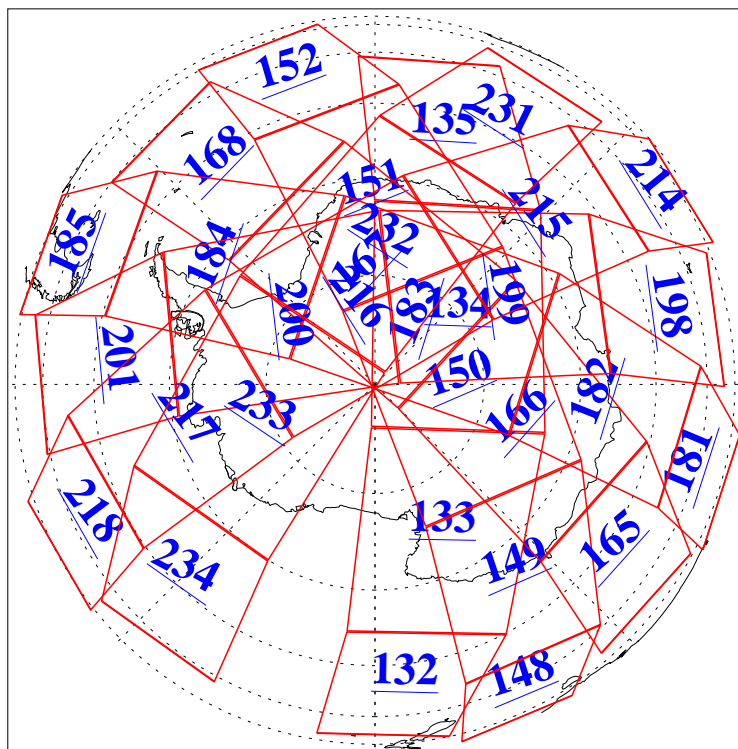

L1B Availability  
AMSU Granules: 240  
HSB Granules: 0  
AIRS Granules: 240

1 Jul 2011  
DoY 182  
Aqua Day 3345  
Granules: 1 to 120

Granules: 121 to 240

Legend: AMSU Available, *HSB Available*, **AIRS Available**

L1B Availability  
 AMSU Granules: 240  
 HSB Granules: 0  
 AIRS Granules: 240

1 Jul 2011  
 DoY 182  
 Aqua Day 3345  
 Ascending Granules

Descending Granules

Legend: AMSU Available, HSB Available, AIRS Available

L1B Availability  
 AMSU Granules: 240  
 HSB Granules: 0  
 AIRS Granules: 240

1 Jul 2011  
 DoY 182  
 Aqua Day 3345

Northern Hemisphere Granules

Southern Hemisphere Granules

Legend: AMSU Available, HSB Available, AIRS Available