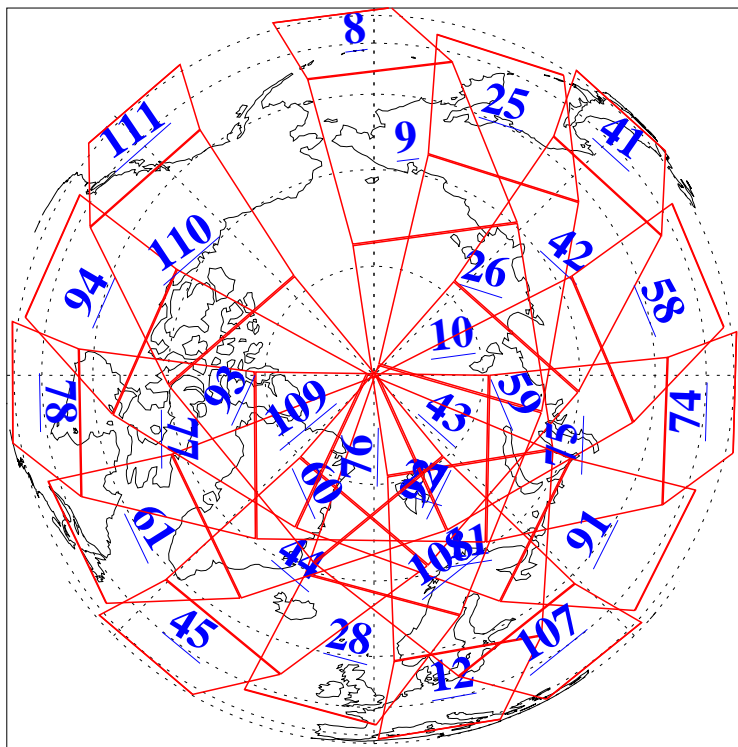

L1B Availability  
AMSU Granules: 240  
HSB Granules: 0  
AIRS Granules: 240

1 Jul 2011  
DoY 182  
Aqua Day 3345  
Granules: 1 to 120

Granules: 121 to 240

Legend: AMSU Available, *HSB Available*, **AIRS Available**

L1B Availability  
 AMSU Granules: 240  
 HSB Granules: 0  
 AIRS Granules: 240

1 Jul 2011  
 DoY 182  
 Aqua Day 3345  
 Ascending Granules

Descending Granules

Legend: AMSU Available, HSB Available, AIRS Available

L1B Availability  
 AMSU Granules: 240  
 HSB Granules: 0  
 AIRS Granules: 240

1 Jul 2011  
 DoY 182  
 Aqua Day 3345

Northern Hemisphere Granules

Southern Hemisphere Granules

Legend: AMSU Available, HSB Available, AIRS Available