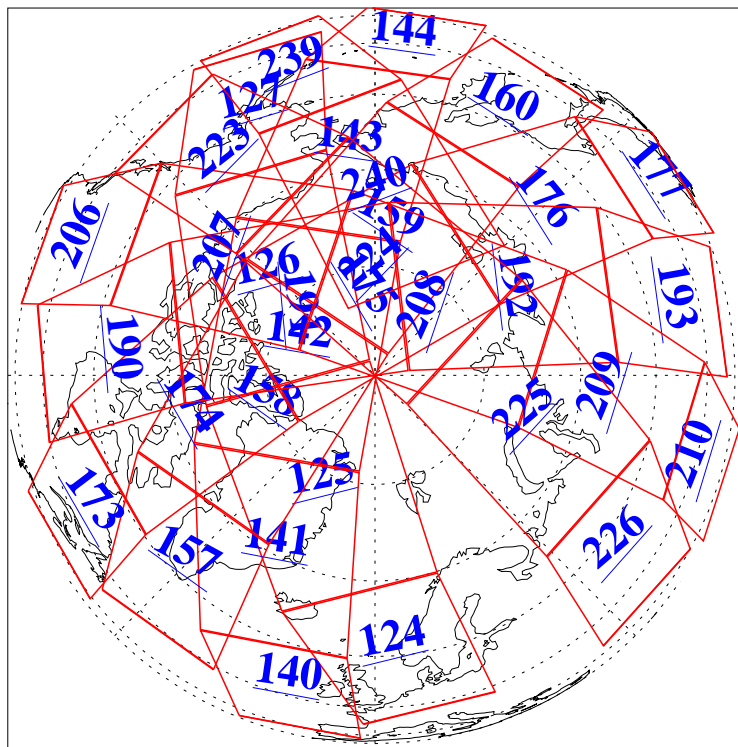

L1B Availability  
AMSU Granules: 240  
HSB Granules: 0  
AIRS Granules: 240

1 Jul 2011  
DoY 182  
Aqua Day 3345  
Granules: 1 to 120

Granules: 121 to 240

Legend: AMSU Available, *HSB Available*, **AIRS Available**

L1B Availability  
 AMSU Granules: 240  
 HSB Granules: 0  
 AIRS Granules: 240

1 Jul 2011  
 DoY 182  
 Aqua Day 3345  
 Ascending Granules

Descending Granules

Legend: AMSU Available, HSB Available, AIRS Available

L1B Availability  
 AMSU Granules: 240  
 HSB Granules: 0  
 AIRS Granules: 240

1 Jul 2011  
 DoY 182  
 Aqua Day 3345

Northern Hemisphere Granules

Southern Hemisphere Granules

Legend: AMSU Available, HSB Available, AIRS Available