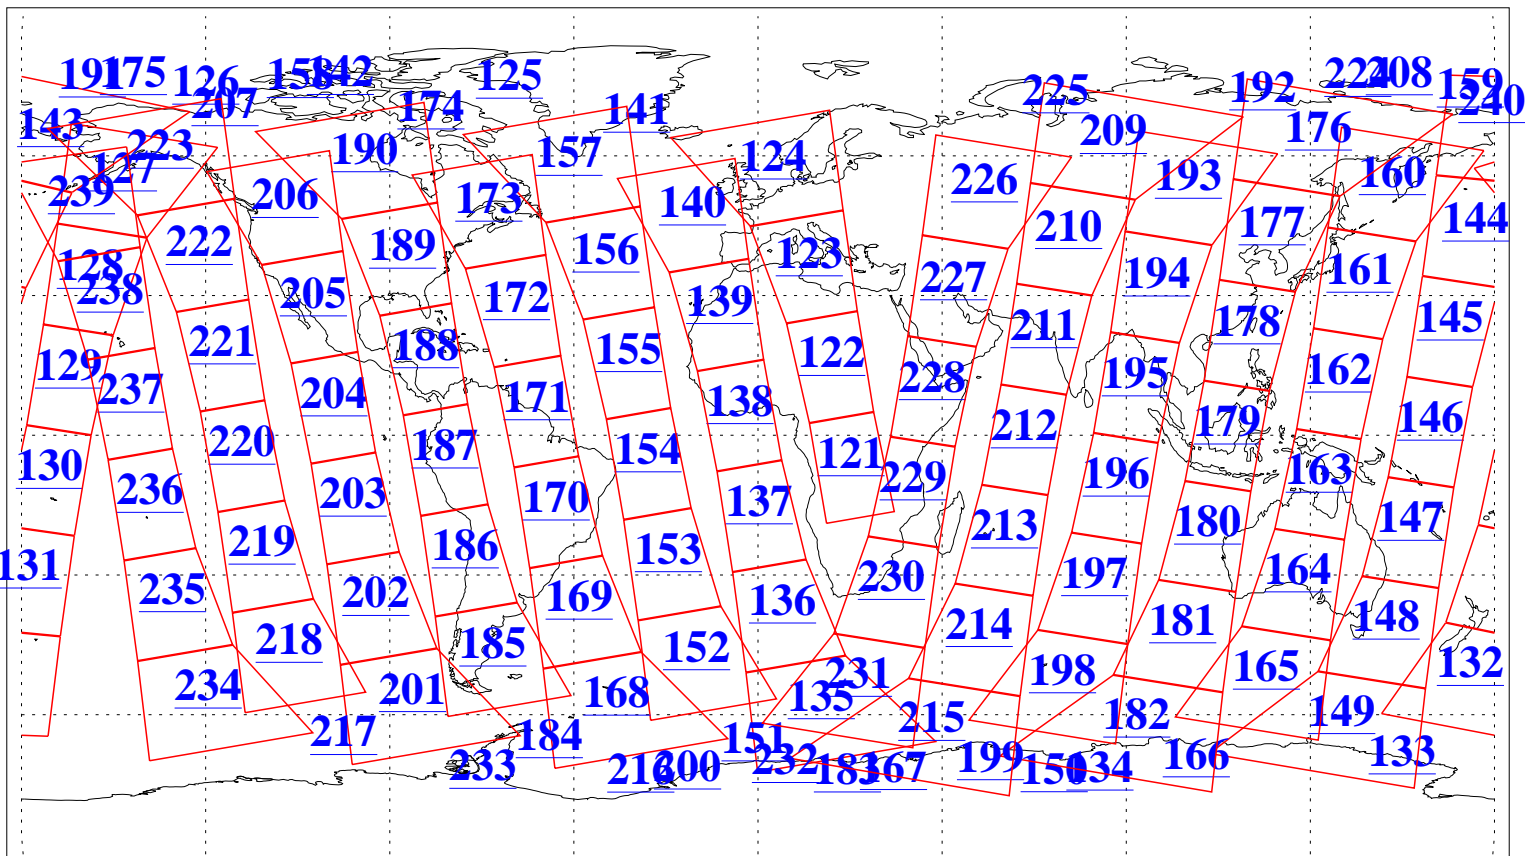

L1B Availability  
AMSU Granules: 240  
HSB Granules: 0  
AIRS Granules: 240

1 Jul 2011  
DoY 182  
Aqua Day 3345  
Granules: 1 to 120

Granules: 121 to 240

Legend: AMSU Available, *HSB Available*, **AIRS Available**

L1B Availability  
 AMSU Granules: 240  
 HSB Granules: 0  
 AIRS Granules: 240

1 Jul 2011  
 DoY 182  
 Aqua Day 3345  
 Ascending Granules

Descending Granules

Legend: AMSU Available, HSB Available, AIRS Available

L1B Availability  
 AMSU Granules: 240  
 HSB Granules: 0  
 AIRS Granules: 240

1 Jul 2011  
 DoY 182  
 Aqua Day 3345

Northern Hemisphere Granules

Southern Hemisphere Granules

Legend: AMSU Available, HSB Available, AIRS Available