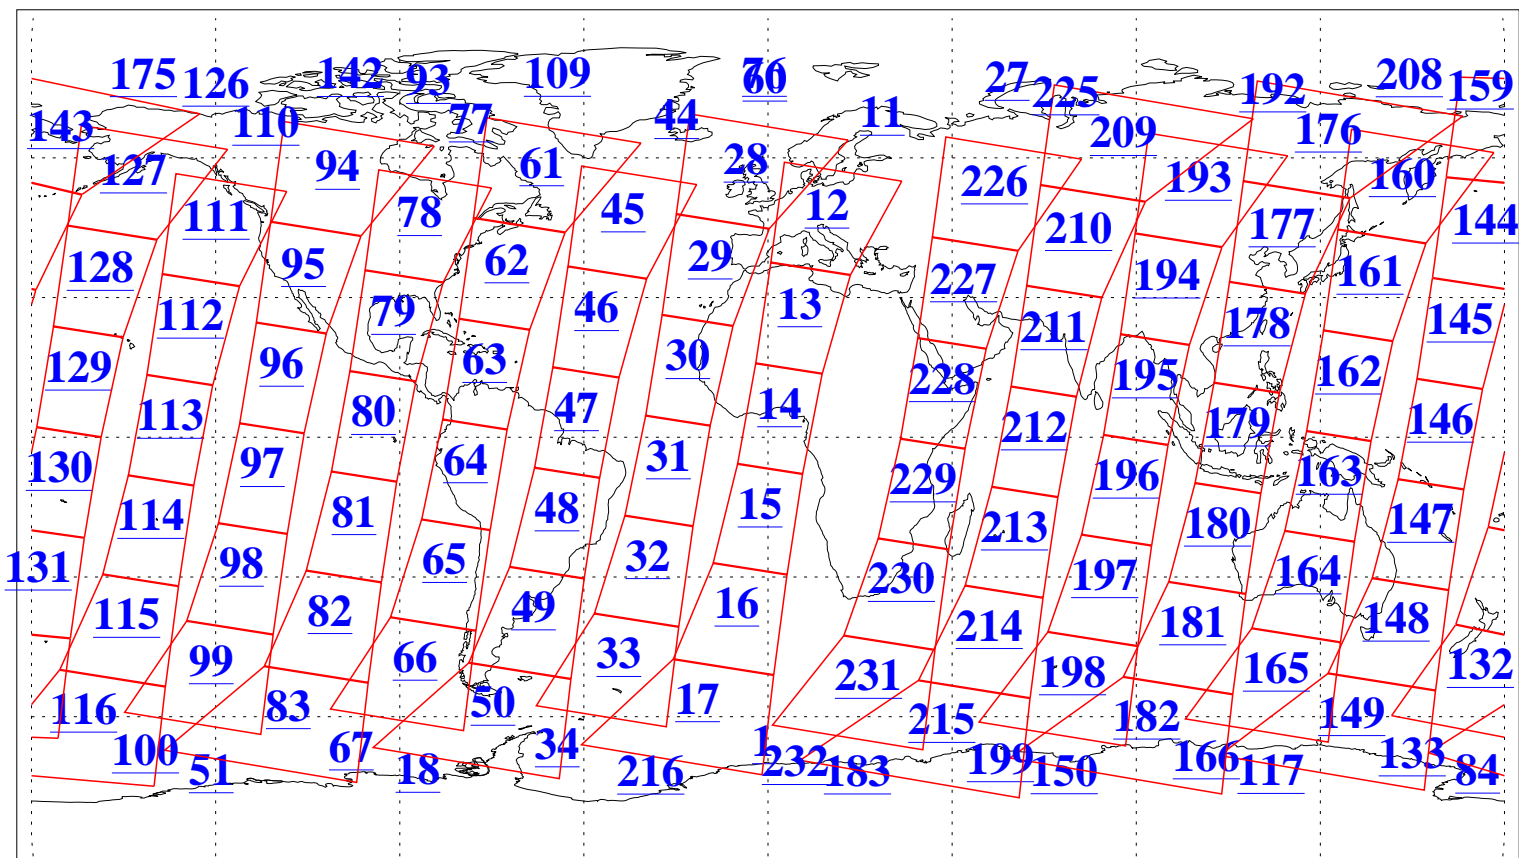

L1B Availability  
AMSU Granules: 240  
HSB Granules: 0  
AIRS Granules: 240

1 Jul 2011  
DoY 182  
Aqua Day 3345  
Granules: 1 to 120

Granules: 121 to 240

Legend: AMSU Available, *HSB Available*, **AIRS Available**

L1B Availability  
 AMSU Granules: 240  
 HSB Granules: 0  
 AIRS Granules: 240

1 Jul 2011  
 DoY 182  
 Aqua Day 3345  
 Ascending Granules

Descending Granules

Legend: AMSU Available, HSB Available, AIRS Available

L1B Availability  
 AMSU Granules: 240  
 HSB Granules: 0  
 AIRS Granules: 240

1 Jul 2011  
 DoY 182  
 Aqua Day 3345

Northern Hemisphere Granules

Southern Hemisphere Granules

Legend: AMSU Available, HSB Available, AIRS Available