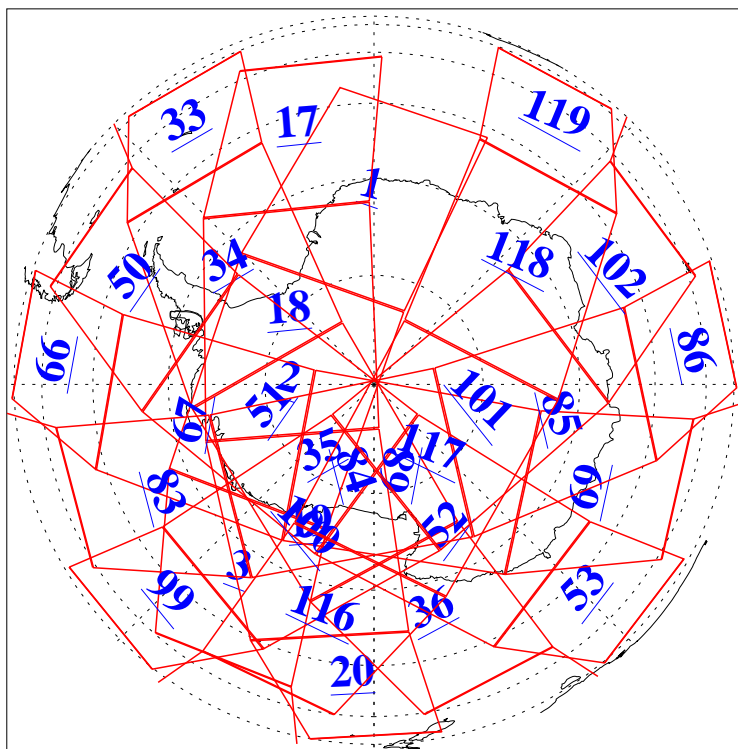

L1B Availability  
AMSU Granules: 240  
HSB Granules: 0  
AIRS Granules: 240

1 Jul 2011  
DoY 182  
Aqua Day 3345  
Granules: 1 to 120

Granules: 121 to 240

Legend: AMSU Available, *HSB Available*, **AIRS Available**

L1B Availability  
 AMSU Granules: 240  
 HSB Granules: 0  
 AIRS Granules: 240

1 Jul 2011  
 DoY 182  
 Aqua Day 3345  
 Ascending Granules

Descending Granules

Legend: AMSU Available, HSB Available, AIRS Available

L1B Availability  
 AMSU Granules: 240  
 HSB Granules: 0  
 AIRS Granules: 240

1 Jul 2011  
 DoY 182  
 Aqua Day 3345

Northern Hemisphere Granules

Southern Hemisphere Granules

Legend: AMSU Available, HSB Available, AIRS Available