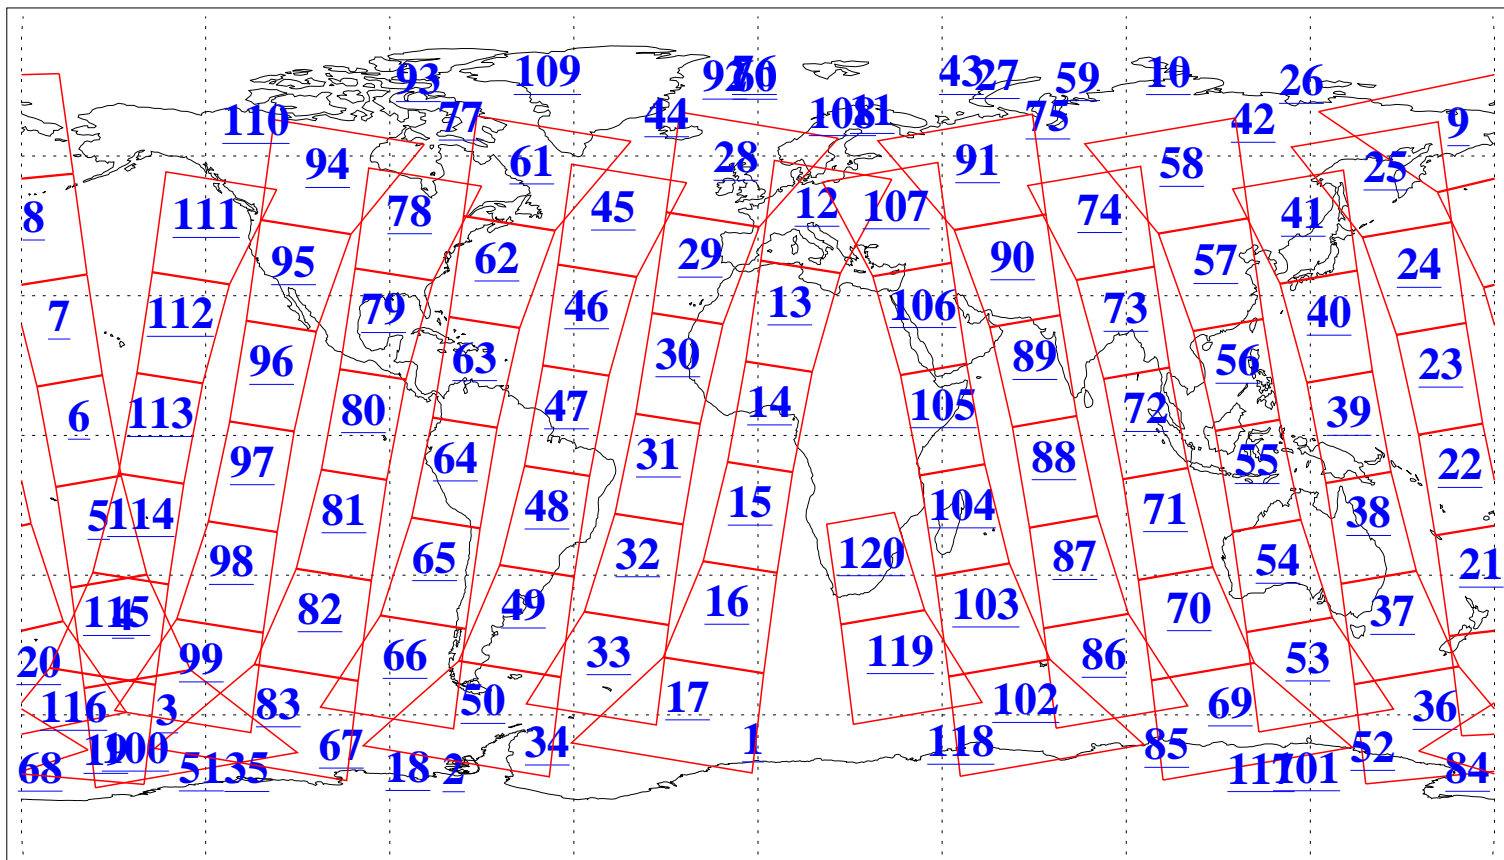

L1B Availability  
AMSU Granules: 240  
HSB Granules: 0  
AIRS Granules: 240

1 Jul 2011  
DoY 182  
Aqua Day 3345  
Granules: 1 to 120

Granules: 121 to 240

Legend: AMSU Available, *HSB Available*, **AIRS Available**

L1B Availability  
 AMSU Granules: 240  
 HSB Granules: 0  
 AIRS Granules: 240

1 Jul 2011  
 DoY 182  
 Aqua Day 3345  
 Ascending Granules

Descending Granules

Legend: AMSU Available, HSB Available, AIRS Available

L1B Availability  
 AMSU Granules: 240  
 HSB Granules: 0  
 AIRS Granules: 240

1 Jul 2011  
 DoY 182  
 Aqua Day 3345

Northern Hemisphere Granules

Southern Hemisphere Granules

Legend: AMSU Available, HSB Available, AIRS Available