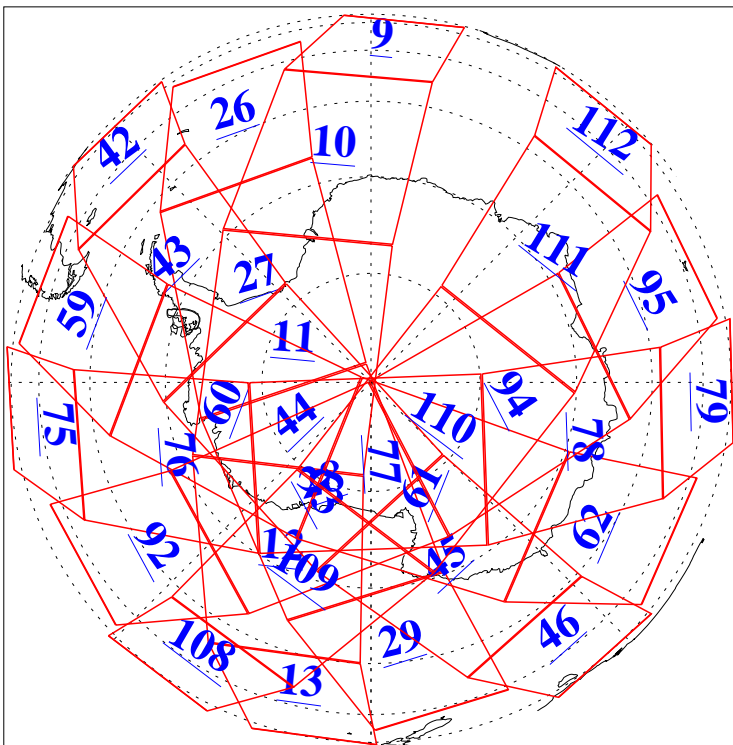

L1B Availability
AMSU Granules: 240
HSB Granules: 0
AIRS Granules: 240

30 Jun 2011
DoY 181
Aqua Day 3344
Granules: 1 to 120

Granules: 121 to 240

Legend: AMSU Available, HSB Available, AIRS Available

L1B Availability
AMSU Granules: 240
HSB Granules: 0
AIRS Granules: 240

30 Jun 2011
DoY 181
Aqua Day 3344
Ascending Granules

Descending Granules

Legend: AMSU Available, HSB Available, AIRS Available

L1B Availability
AMSU Granules: 240
HSB Granules: 0
AIRS Granules: 240

30 Jun 2011
DoY 181
Aqua Day 3344

Northern Hemisphere Granules

Southern Hemisphere Granules

Legend: AMSU Available, HSB Available, AIRS Available