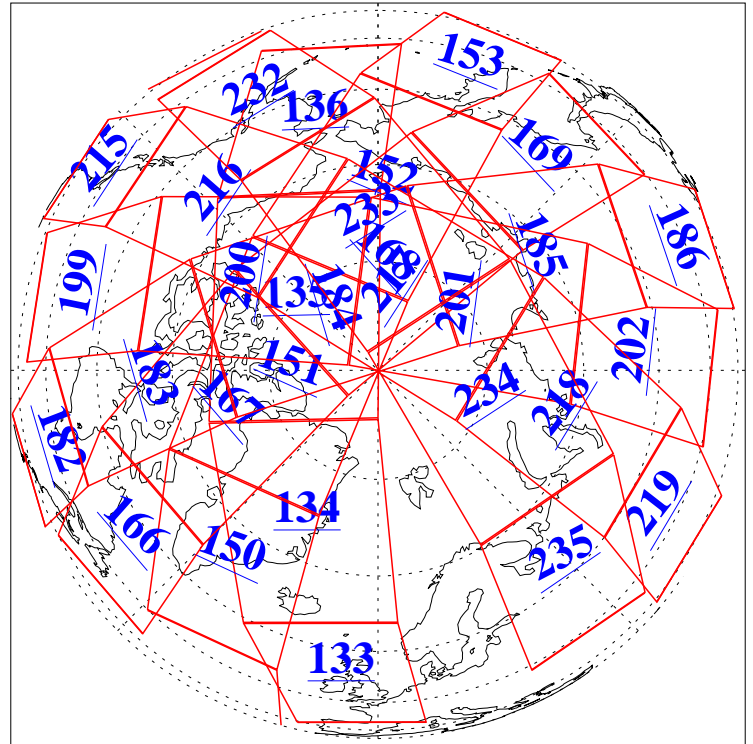

30 Jun 2011
DoY 181
Aqua Day 3344
Ascending Granules

Descending Granules

Legend: AMSU Available, HSB Available, AIRS Available

L1B Availability
AMSU Granules: 240
HSB Granules: 0
AIRS Granules: 240

30 Jun 2011
DoY 181
Aqua Day 3344

Northern Hemisphere Granules

Southern Hemisphere Granules

Legend: AMSU Available, HSB Available, AIRS Available