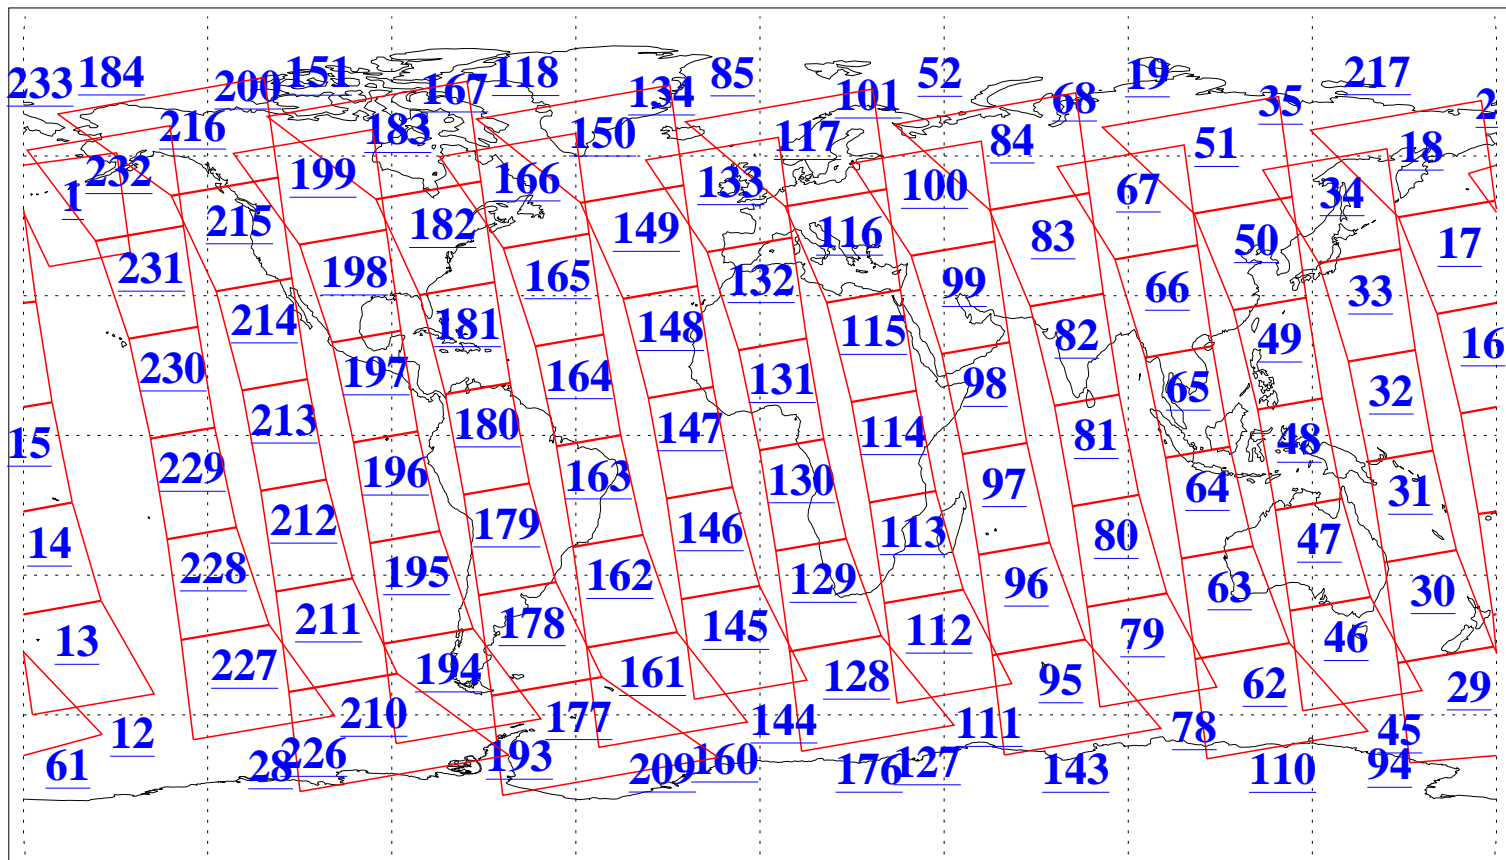

L1B Availability
AMSU Granules: 240
HSB Granules: 0
AIRS Granules: 240

30 Jun 2011
DoY 181
Aqua Day 3344
Granules: 1 to 120

Granules: 121 to 240

Legend: AMSU Available, HSB Available, AIRS Available

L1B Availability
AMSU Granules: 240
HSB Granules: 0
AIRS Granules: 240

30 Jun 2011
DoY 181
Aqua Day 3344
Ascending Granules

Descending Granules

Legend: AMSU Available, HSB Available, AIRS Available

L1B Availability
AMSU Granules: 240
HSB Granules: 0
AIRS Granules: 240

30 Jun 2011
DoY 181
Aqua Day 3344

Northern Hemisphere Granules

Southern Hemisphere Granules

Legend: AMSU Available, HSB Available, AIRS Available