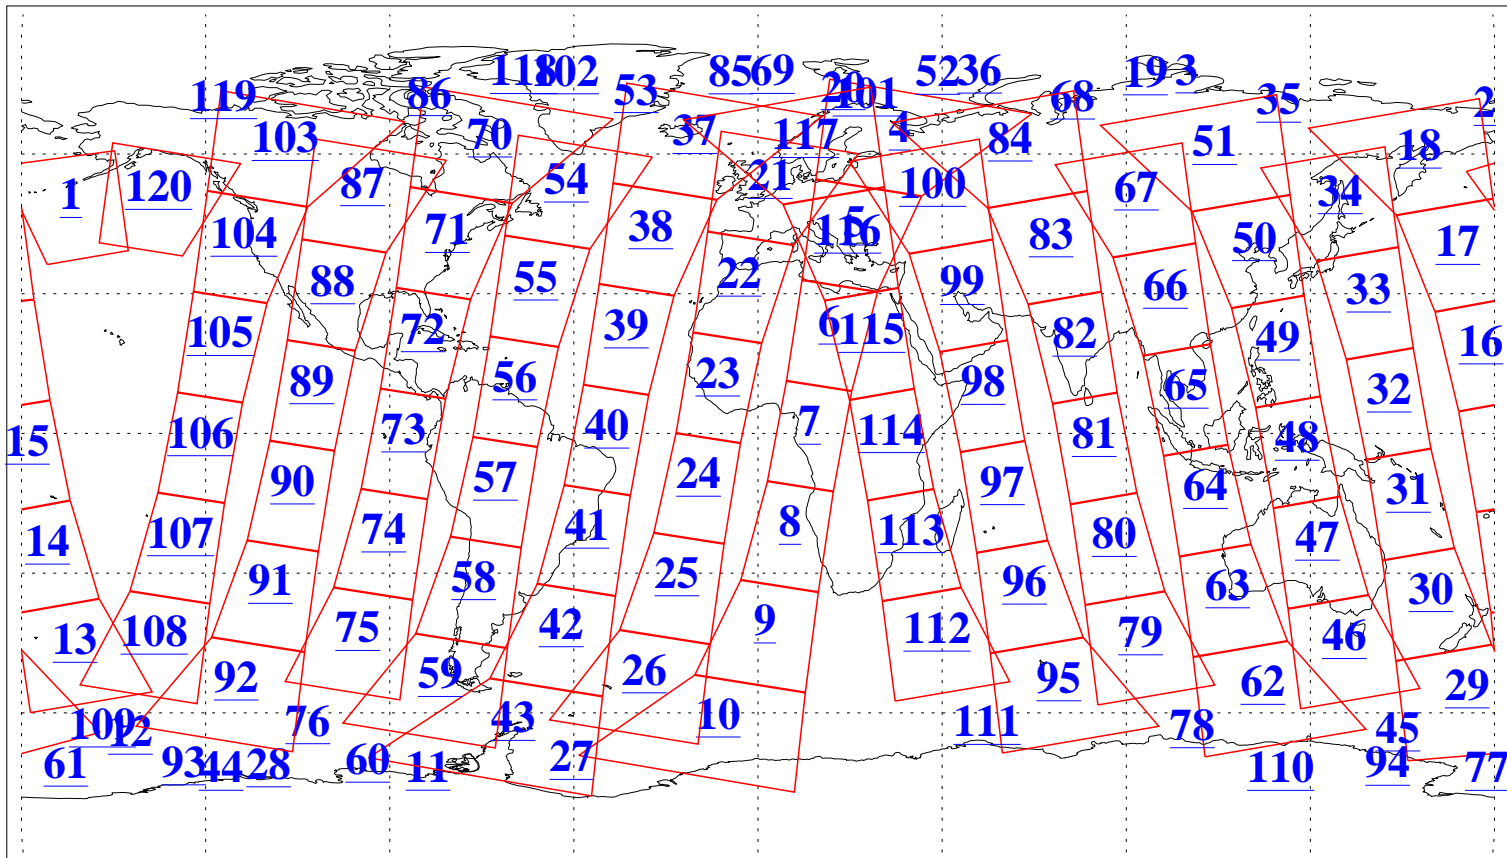

L1B Availability
AMSU Granules: 240
HSB Granules: 0
AIRS Granules: 240

30 Jun 2011
DoY 181
Aqua Day 3344
Granules: 1 to 120

Granules: 121 to 240

Legend: AMSU Available, HSB Available, AIRS Available

L1B Availability
AMSU Granules: 240
HSB Granules: 0
AIRS Granules: 240

30 Jun 2011
DoY 181
Aqua Day 3344
Ascending Granules

Descending Granules

Legend: AMSU Available, HSB Available, AIRS Available

L1B Availability
AMSU Granules: 240
HSB Granules: 0
AIRS Granules: 240

30 Jun 2011
DoY 181
Aqua Day 3344

Northern Hemisphere Granules

Southern Hemisphere Granules

Legend: AMSU Available, HSB Available, AIRS Available