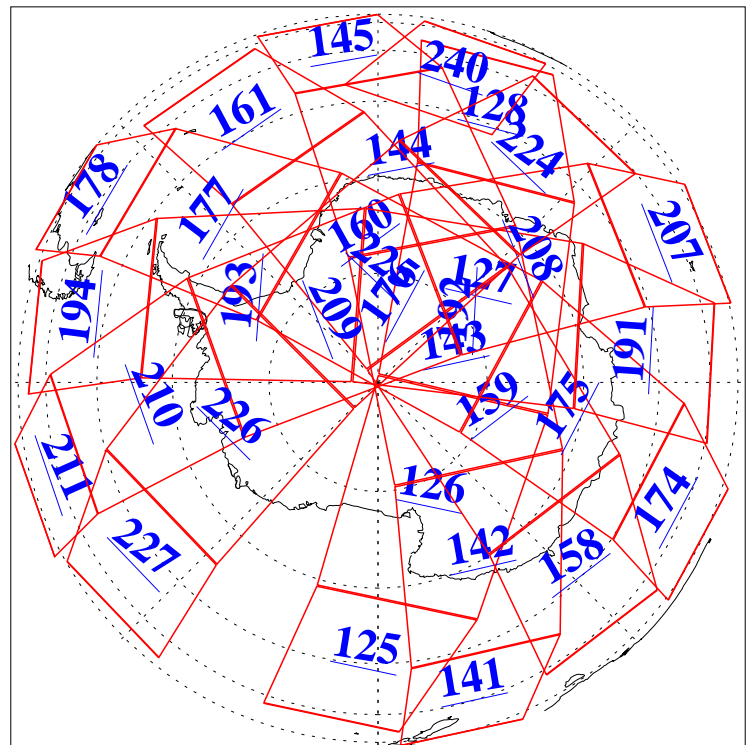

L1B Availability
AMSU Granules: 240
HSB Granules: 0
AIRS Granules: 240

30 Jun 2011
DoY 181
Aqua Day 3344
Granules: 1 to 120

Granules: 121 to 240

Legend: AMSU Available, HSB Available, AIRS Available

L1B Availability
AMSU Granules: 240
HSB Granules: 0
AIRS Granules: 240

30 Jun 2011
DoY 181
Aqua Day 3344
Ascending Granules

Descending Granules

Legend: AMSU Available, HSB Available, AIRS Available

L1B Availability
AMSU Granules: 240
HSB Granules: 0
AIRS Granules: 240

30 Jun 2011
DoY 181
Aqua Day 3344

Northern Hemisphere Granules

Southern Hemisphere Granules

Legend: AMSU Available, HSB Available, AIRS Available