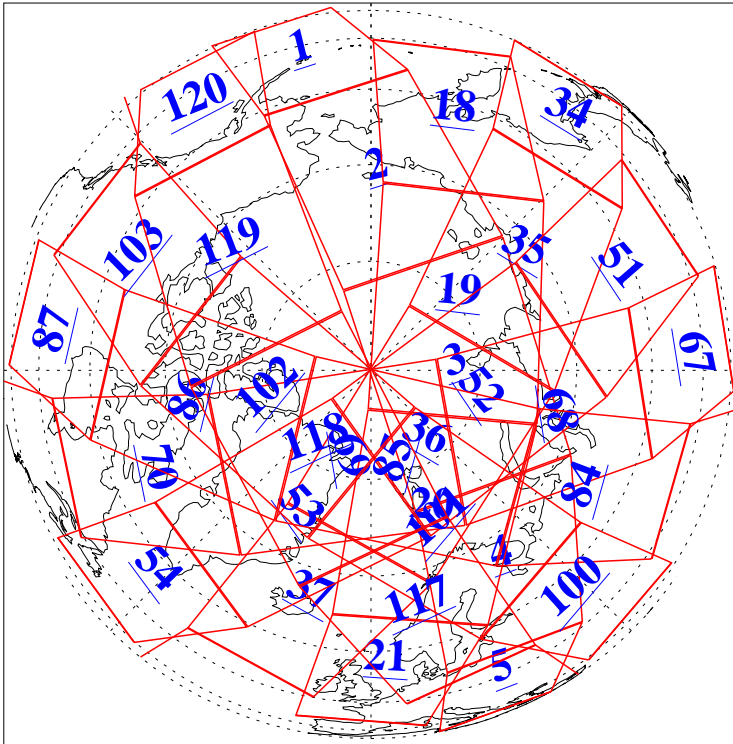

L1B Availability
AMSU Granules: 240
HSB Granules: 0
AIRS Granules: 240

30 Jun 2011
DoY 181
Aqua Day 3344
Granules: 1 to 120

Granules: 121 to 240

Legend: AMSU Available, HSB Available, AIRS Available

L1B Availability
AMSU Granules: 240
HSB Granules: 0
AIRS Granules: 240

30 Jun 2011
DoY 181
Aqua Day 3344
Ascending Granules

Descending Granules

Legend: AMSU Available, HSB Available, AIRS Available

L1B Availability
AMSU Granules: 240
HSB Granules: 0
AIRS Granules: 240

30 Jun 2011
DoY 181
Aqua Day 3344

Northern Hemisphere Granules

Southern Hemisphere Granules

Legend: AMSU Available, HSB Available, AIRS Available