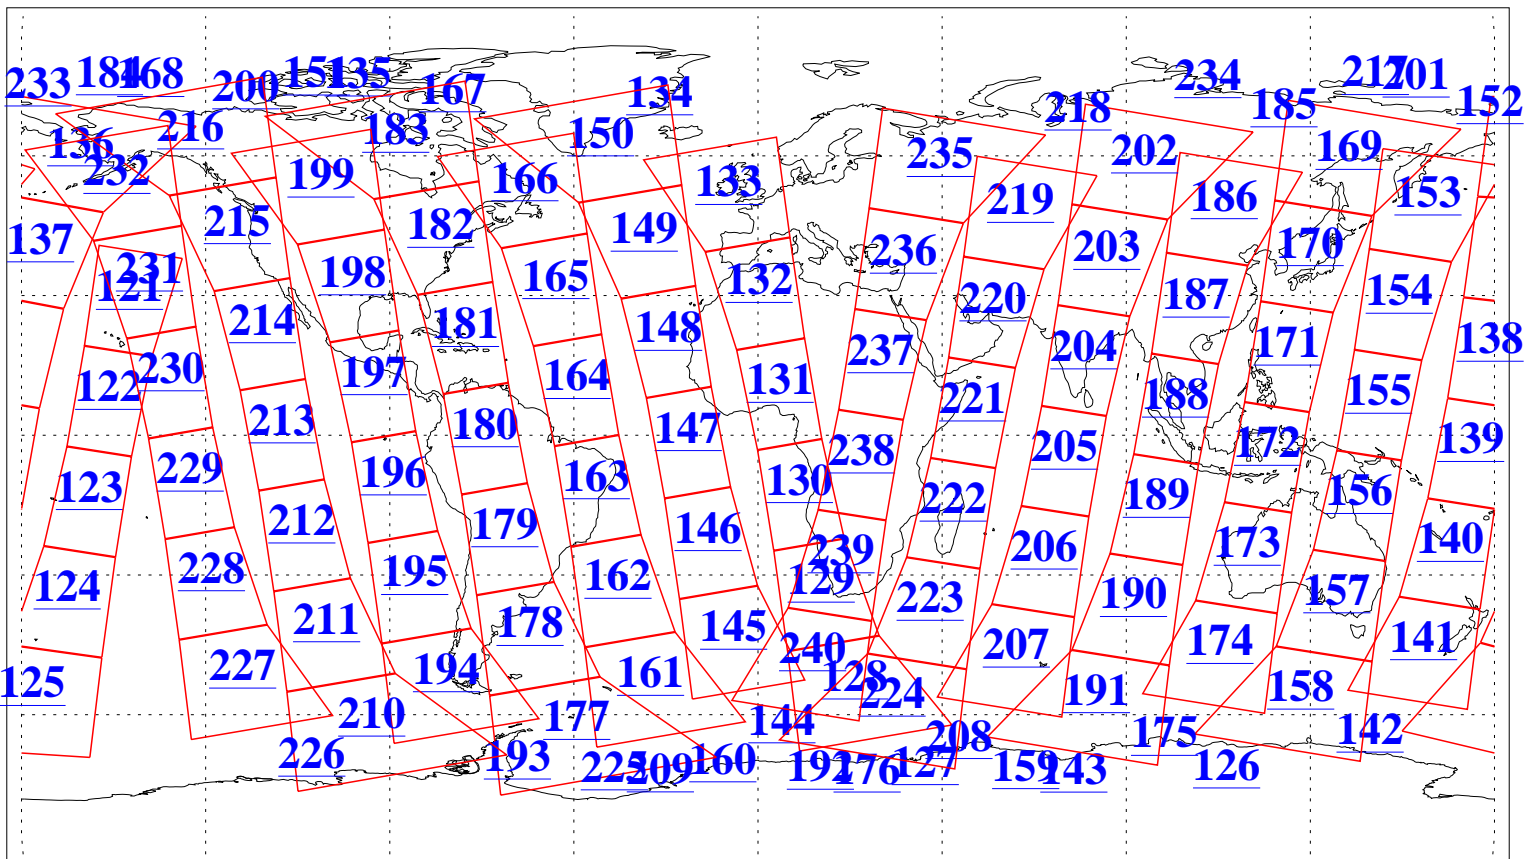

L1B Availability
AMSU Granules: 240
HSB Granules: 0
AIRS Granules: 240

30 Jun 2011
DoY 181
Aqua Day 3344
Granules: 1 to 120

Granules: 121 to 240

Legend: AMSU Available, HSB Available, AIRS Available

L1B Availability
AMSU Granules: 240
HSB Granules: 0
AIRS Granules: 240

30 Jun 2011
DoY 181
Aqua Day 3344
Ascending Granules

Descending Granules

Legend: AMSU Available, HSB Available, AIRS Available

L1B Availability
AMSU Granules: 240
HSB Granules: 0
AIRS Granules: 240

30 Jun 2011
DoY 181
Aqua Day 3344

Northern Hemisphere Granules

Southern Hemisphere Granules

Legend: AMSU Available, HSB Available, AIRS Available