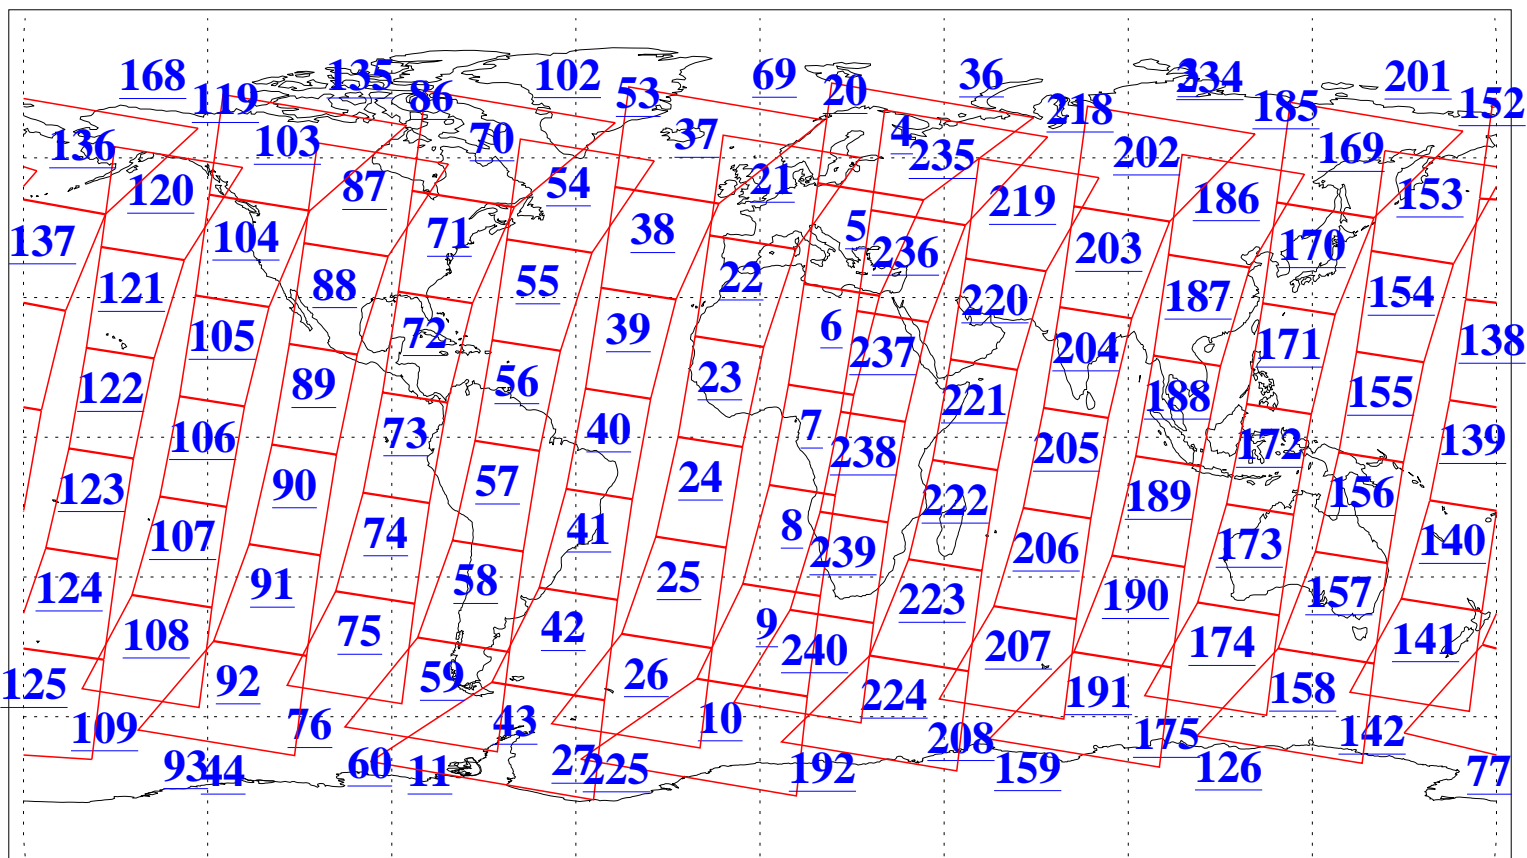

L1B Availability
AMSU Granules: 240
HSB Granules: 0
AIRS Granules: 240

30 Jun 2011
DoY 181
Aqua Day 3344
Granules: 1 to 120

Granules: 121 to 240

Legend: AMSU Available, HSB Available, AIRS Available

L1B Availability
AMSU Granules: 240
HSB Granules: 0
AIRS Granules: 240

30 Jun 2011
DoY 181
Aqua Day 3344
Ascending Granules

Descending Granules

Legend: AMSU Available, HSB Available, AIRS Available

L1B Availability
AMSU Granules: 240
HSB Granules: 0
AIRS Granules: 240

30 Jun 2011
DoY 181
Aqua Day 3344

Northern Hemisphere Granules

Southern Hemisphere Granules

Legend: AMSU Available, HSB Available, AIRS Available