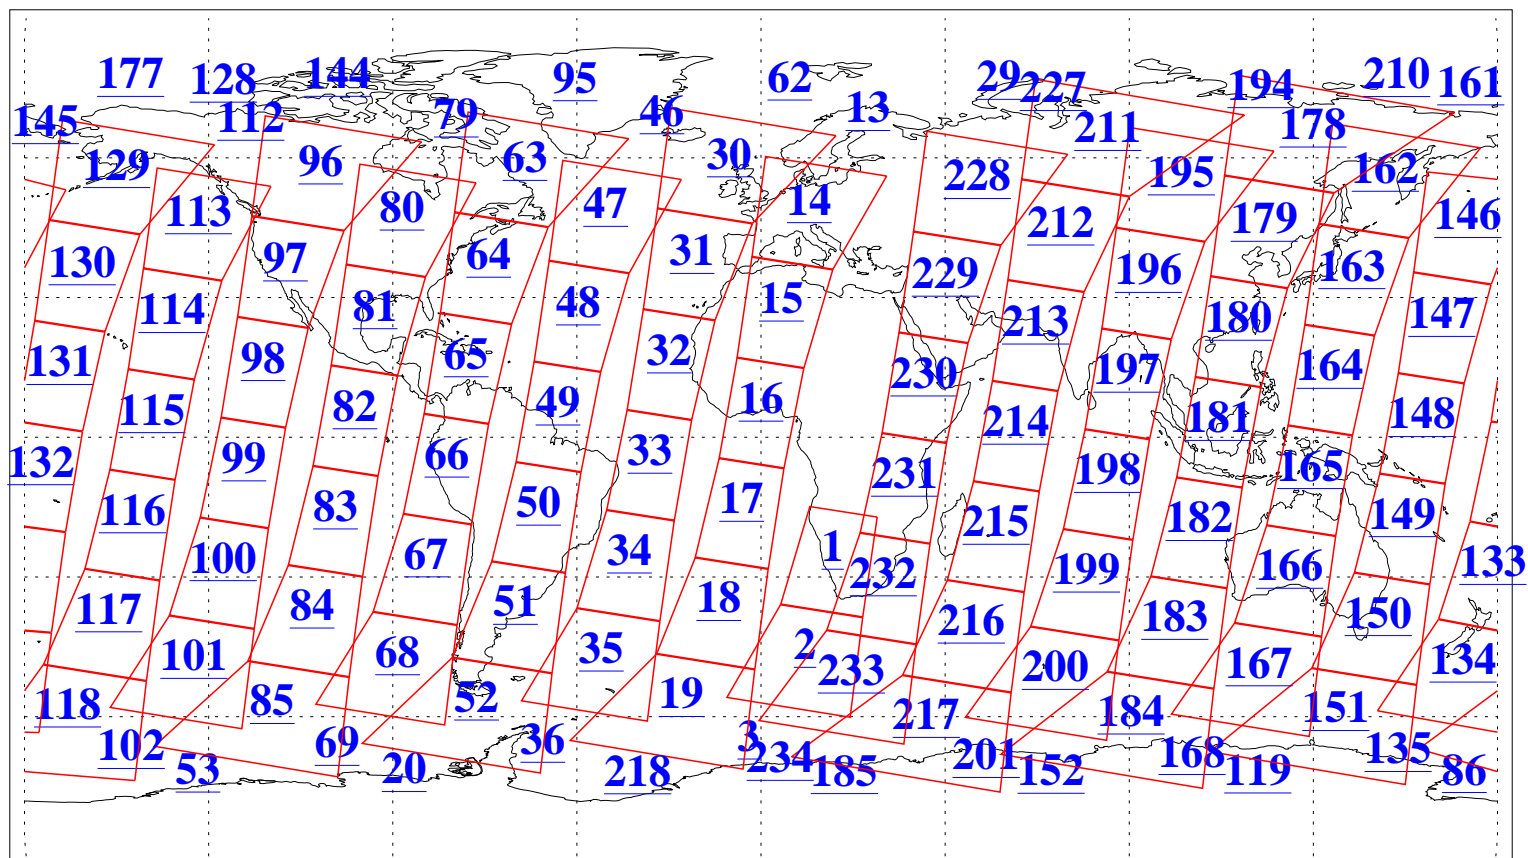

L1B Availability
AMSU Granules: 240
HSB Granules: 0
AIRS Granules: 240

29 Jun 2011
DoY 180
Aqua Day 3343
Granules: 1 to 120

Granules: 121 to 240

Legend: AMSU Available, HSB Available, AIRS Available

L1B Availability
AMSU Granules: 240
HSB Granules: 0
AIRS Granules: 240

29 Jun 2011
DoY 180
Aqua Day 3343
Ascending Granules

Descending Granules

Legend: AMSU Available, HSB Available, AIRS Available

L1B Availability
 AMSU Granules: 240
 HSB Granules: 0
 AIRS Granules: 240

29 Jun 2011
 DoY 180
 Aqua Day 3343

Northern Hemisphere Granules

Southern Hemisphere Granules

Legend: AMSU Available, HSB Available, AIRS Available