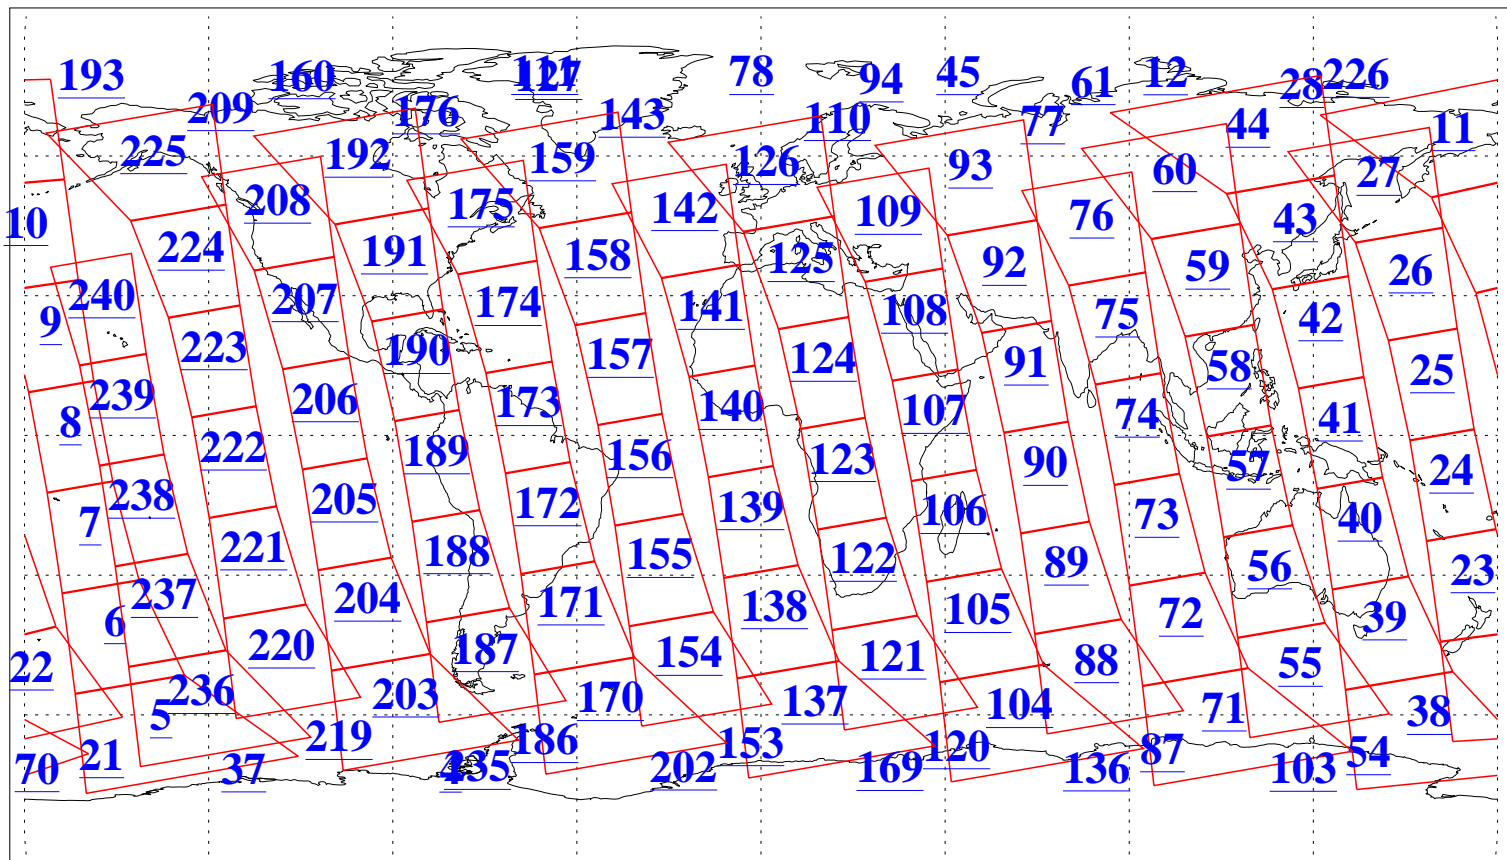

L1B Availability
AMSU Granules: 240
HSB Granules: 0
AIRS Granules: 240

29 Jun 2011
DoY 180
Aqua Day 3343
Granules: 1 to 120

Granules: 121 to 240

Legend: AMSU Available, HSB Available, AIRS Available

L1B Availability
AMSU Granules: 240
HSB Granules: 0
AIRS Granules: 240

29 Jun 2011
DoY 180
Aqua Day 3343
Ascending Granules

Descending Granules

Legend: AMSU Available, HSB Available, AIRS Available

L1B Availability
 AMSU Granules: 240
 HSB Granules: 0
 AIRS Granules: 240

29 Jun 2011
 DoY 180
 Aqua Day 3343

Northern Hemisphere Granules

Southern Hemisphere Granules

Legend: AMSU Available, HSB Available, AIRS Available