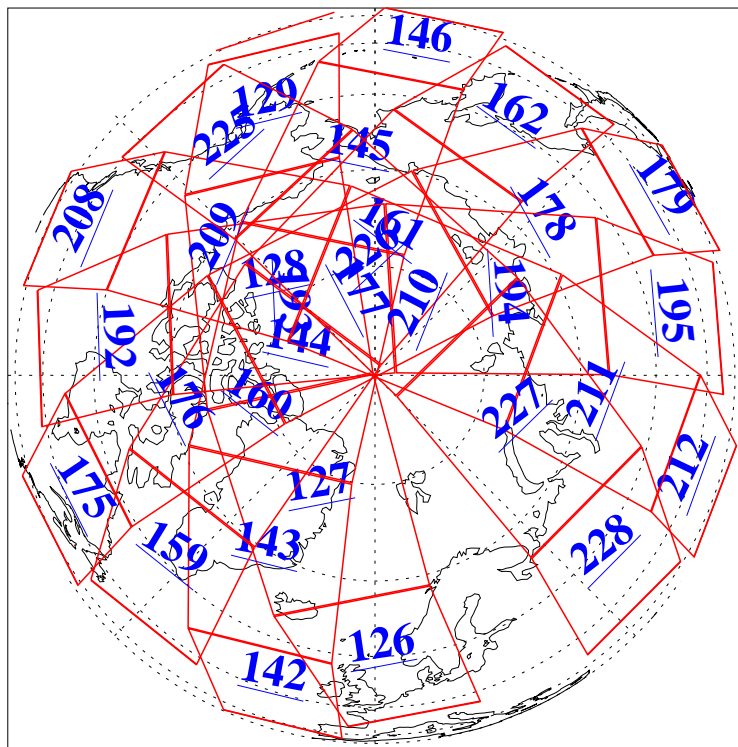

L1B Availability
AMSU Granules: 240
HSB Granules: 0
AIRS Granules: 240

29 Jun 2011
DoY 180
Aqua Day 3343
Granules: 1 to 120

Granules: 121 to 240

Legend: AMSU Available, HSB Available, AIRS Available

L1B Availability
AMSU Granules: 240
HSB Granules: 0
AIRS Granules: 240

29 Jun 2011
DoY 180
Aqua Day 3343
Ascending Granules

Descending Granules

Legend: AMSU Available, HSB Available, AIRS Available

L1B Availability
 AMSU Granules: 240
 HSB Granules: 0
 AIRS Granules: 240

29 Jun 2011
 DoY 180
 Aqua Day 3343

Northern Hemisphere Granules

Southern Hemisphere Granules

Legend: AMSU Available, HSB Available, AIRS Available