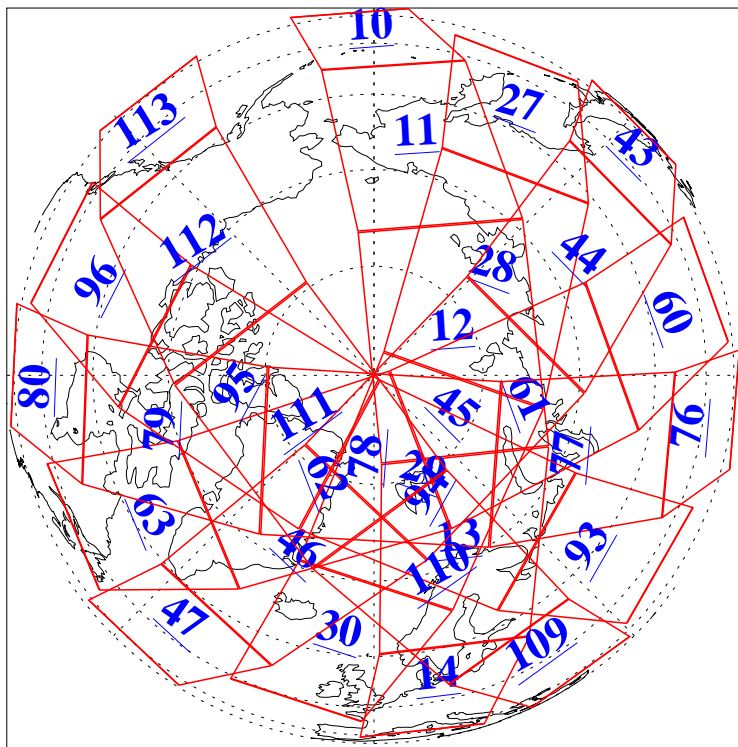

L1B Availability
AMSU Granules: 240
HSB Granules: 0
AIRS Granules: 240

29 Jun 2011
DoY 180
Aqua Day 3343
Granules: 1 to 120

Granules: 121 to 240

Legend: AMSU Available, HSB Available, AIRS Available

L1B Availability
AMSU Granules: 240
HSB Granules: 0
AIRS Granules: 240

29 Jun 2011
DoY 180
Aqua Day 3343
Ascending Granules

Descending Granules

Legend: AMSU Available, HSB Available, AIRS Available

L1B Availability
 AMSU Granules: 240
 HSB Granules: 0
 AIRS Granules: 240

29 Jun 2011
 DoY 180
 Aqua Day 3343

Northern Hemisphere Granules

Southern Hemisphere Granules

Legend: AMSU Available, HSB Available, AIRS Available