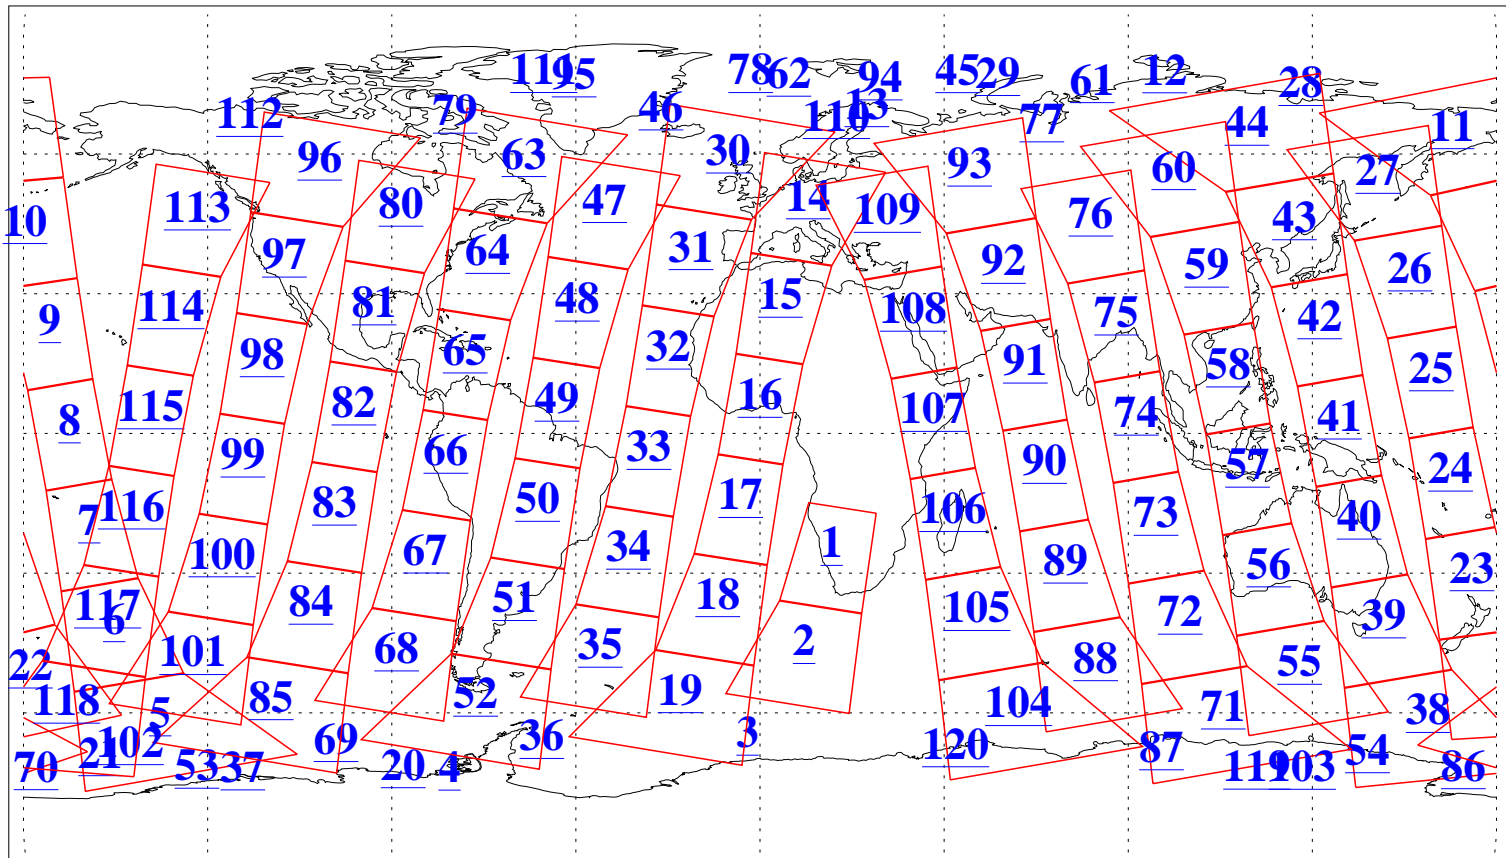

L1B Availability
AMSU Granules: 240
HSB Granules: 0
AIRS Granules: 240

29 Jun 2011
DoY 180
Aqua Day 3343
Granules: 1 to 120

Granules: 121 to 240

Legend: AMSU Available, HSB Available, AIRS Available

L1B Availability
AMSU Granules: 240
HSB Granules: 0
AIRS Granules: 240

29 Jun 2011
DoY 180
Aqua Day 3343
Ascending Granules

Descending Granules

Legend: AMSU Available, HSB Available, AIRS Available

L1B Availability
 AMSU Granules: 240
 HSB Granules: 0
 AIRS Granules: 240

29 Jun 2011
 DoY 180
 Aqua Day 3343

Northern Hemisphere Granules

Southern Hemisphere Granules

Legend: AMSU Available, HSB Available, AIRS Available