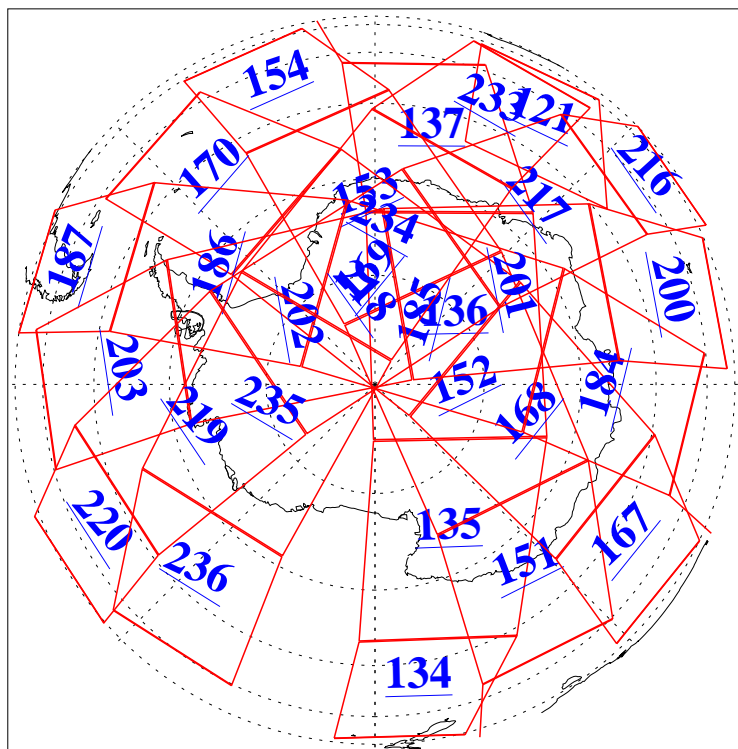

L1B Availability
AMSU Granules: 240
HSB Granules: 0
AIRS Granules: 240

29 Jun 2011
DoY 180
Aqua Day 3343
Granules: 1 to 120

Granules: 121 to 240

Legend: AMSU Available, HSB Available, AIRS Available

L1B Availability
AMSU Granules: 240
HSB Granules: 0
AIRS Granules: 240

29 Jun 2011
DoY 180
Aqua Day 3343
Ascending Granules

Descending Granules

Legend: AMSU Available, HSB Available, AIRS Available

L1B Availability
 AMSU Granules: 240
 HSB Granules: 0
 AIRS Granules: 240

29 Jun 2011
 DoY 180
 Aqua Day 3343

Northern Hemisphere Granules

Southern Hemisphere Granules

Legend: AMSU Available, HSB Available, AIRS Available