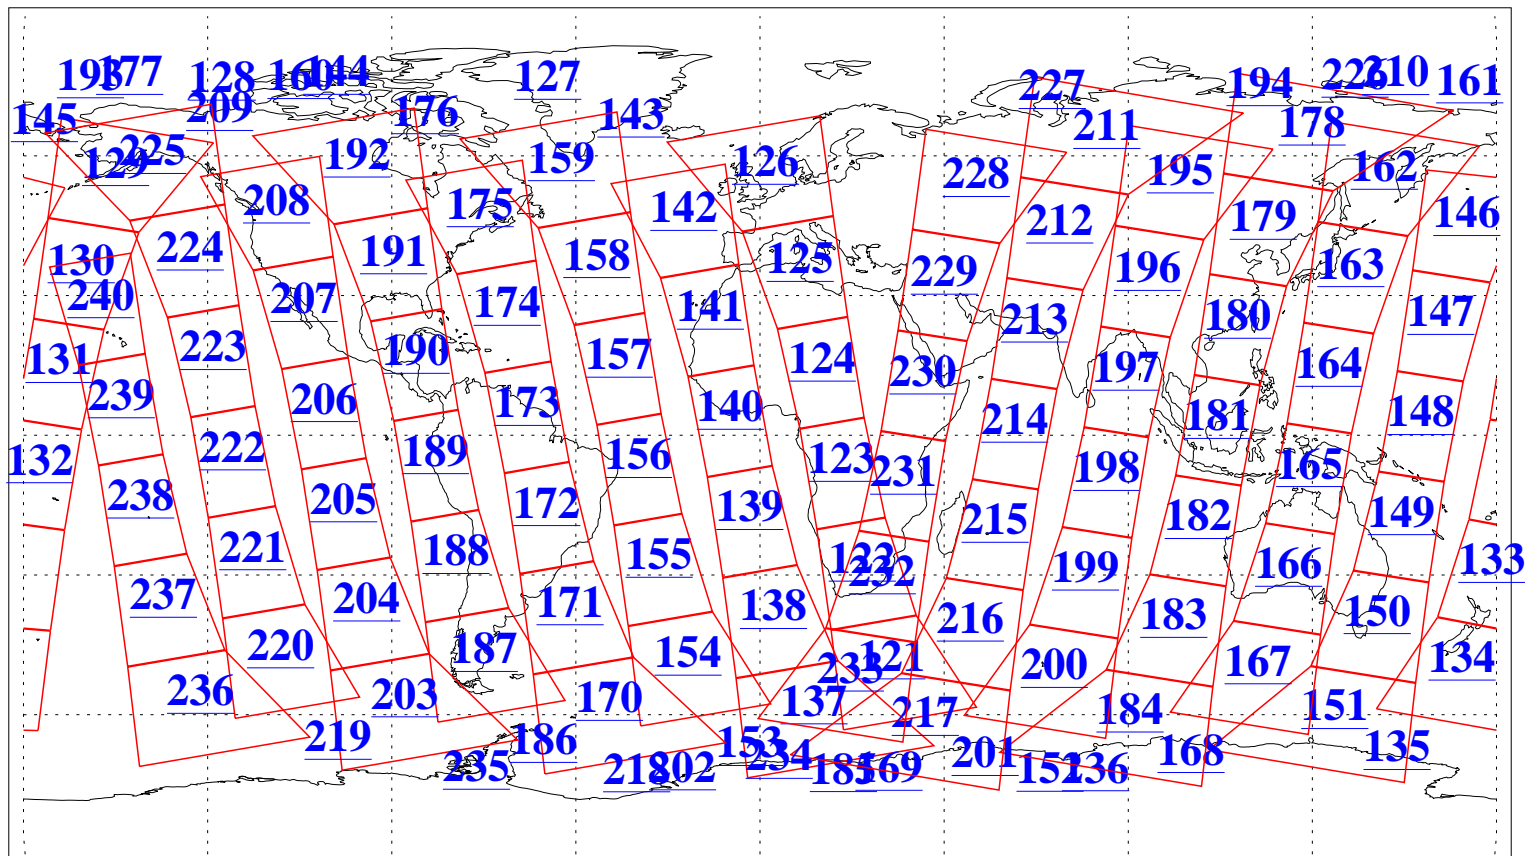

L1B Availability
AMSU Granules: 240
HSB Granules: 0
AIRS Granules: 240

29 Jun 2011
DoY 180
Aqua Day 3343
Granules: 1 to 120

Granules: 121 to 240

Legend: AMSU Available, HSB Available, AIRS Available

L1B Availability
AMSU Granules: 240
HSB Granules: 0
AIRS Granules: 240

29 Jun 2011
DoY 180
Aqua Day 3343
Ascending Granules

Descending Granules

Legend: AMSU Available, HSB Available, AIRS Available

L1B Availability
 AMSU Granules: 240
 HSB Granules: 0
 AIRS Granules: 240

29 Jun 2011
 DoY 180
 Aqua Day 3343

Northern Hemisphere Granules

Southern Hemisphere Granules

Legend: AMSU Available, HSB Available, AIRS Available