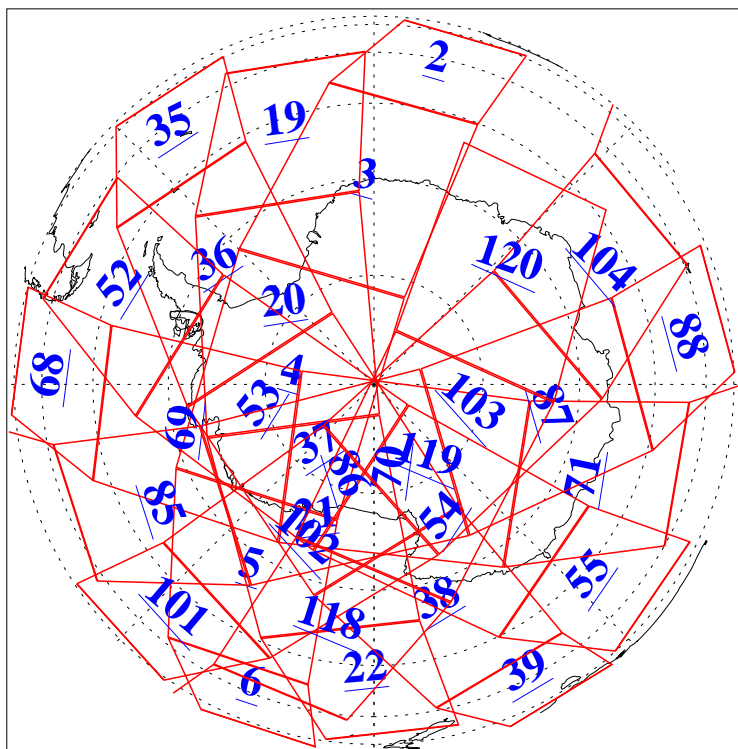

L1B Availability
AMSU Granules: 240
HSB Granules: 0
AIRS Granules: 240

29 Jun 2011
DoY 180
Aqua Day 3343
Granules: 1 to 120

Granules: 121 to 240

Legend: AMSU Available, HSB Available, AIRS Available

L1B Availability
AMSU Granules: 240
HSB Granules: 0
AIRS Granules: 240

29 Jun 2011
DoY 180
Aqua Day 3343
Ascending Granules

Descending Granules

Legend: AMSU Available, HSB Available, AIRS Available

L1B Availability
 AMSU Granules: 240
 HSB Granules: 0
 AIRS Granules: 240

29 Jun 2011
 DoY 180
 Aqua Day 3343

Northern Hemisphere Granules

Southern Hemisphere Granules

Legend: AMSU Available, HSB Available, AIRS Available