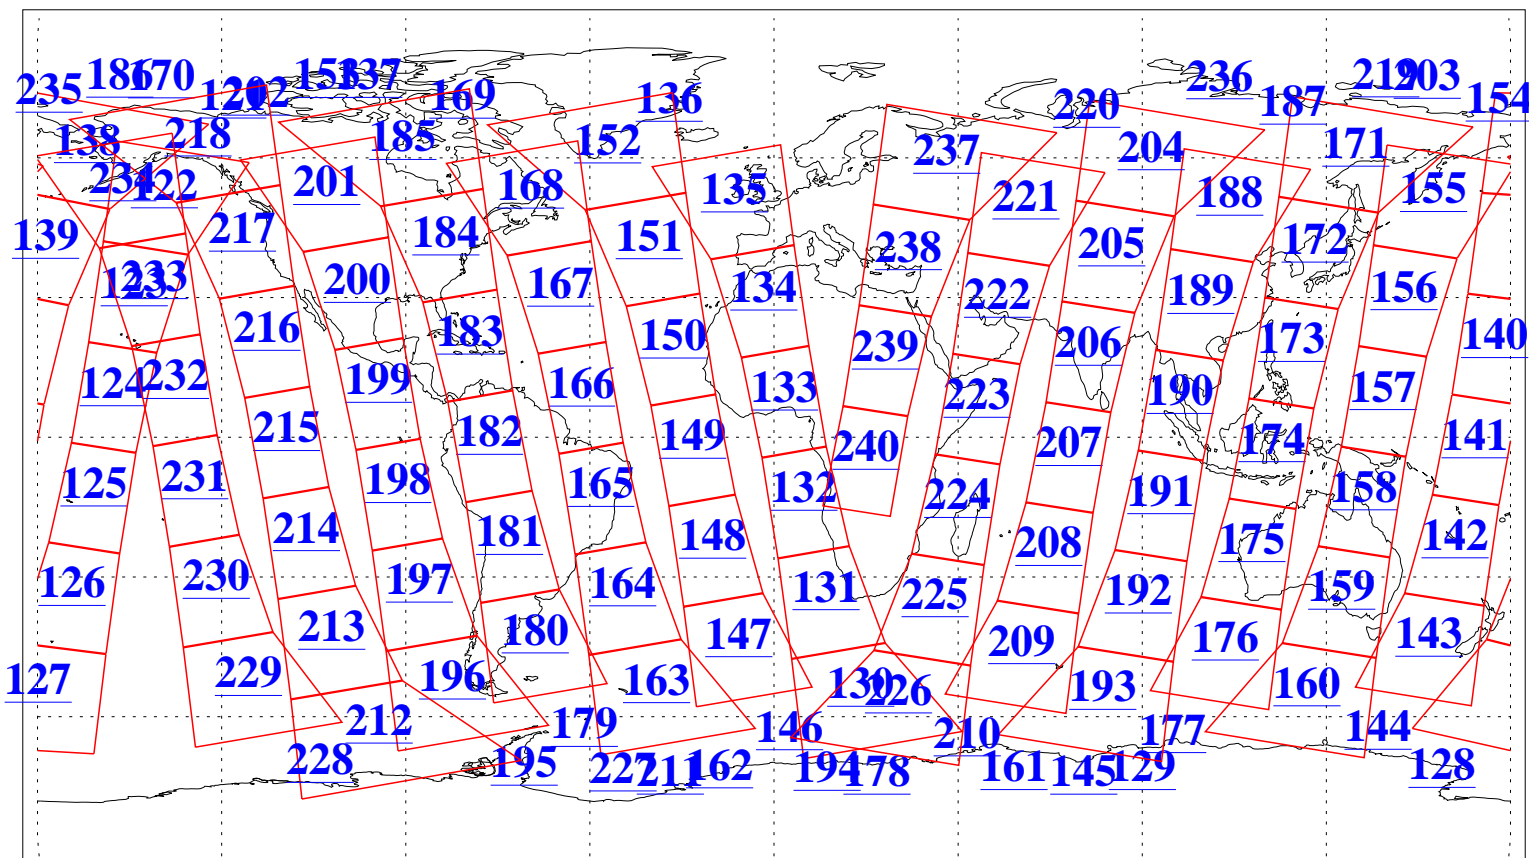

L1B Availability
AMSU Granules: 240
HSB Granules: 0
AIRS Granules: 240

28 Jun 2011
DoY 179
Aqua Day 3342
Granules: 1 to 120

Granules: 121 to 240

Legend: AMSU Available, HSB Available, AIRS Available

L1B Availability
AMSU Granules: 240
HSB Granules: 0
AIRS Granules: 240

28 Jun 2011
DoY 179
Aqua Day 3342
Ascending Granules

Descending Granules

Legend: AMSU Available, HSB Available, AIRS Available

L1B Availability
 AMSU Granules: 240
 HSB Granules: 0
 AIRS Granules: 240

28 Jun 2011
 DoY 179
 Aqua Day 3342

Northern Hemisphere Granules

Southern Hemisphere Granules

Legend: AMSU Available, HSB Available, AIRS Available