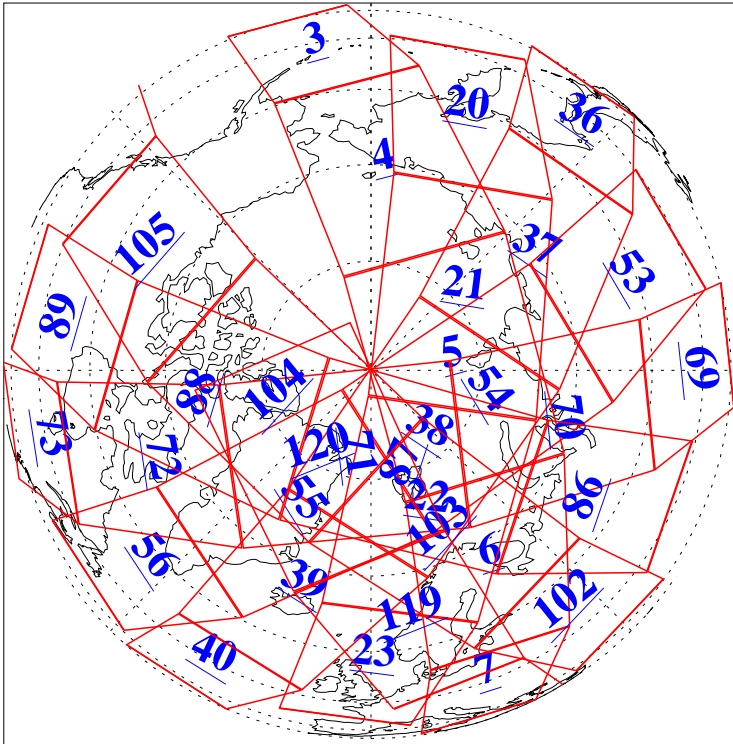

L1B Availability
AMSU Granules: 240
HSB Granules: 0
AIRS Granules: 240

28 Jun 2011
DoY 179
Aqua Day 3342
Granules: 1 to 120

Granules: 121 to 240

Legend: AMSU Available, HSB Available, AIRS Available

L1B Availability
AMSU Granules: 240
HSB Granules: 0
AIRS Granules: 240

28 Jun 2011
DoY 179
Aqua Day 3342
Ascending Granules

Descending Granules

Legend: AMSU Available, HSB Available, AIRS Available

L1B Availability
 AMSU Granules: 240
 HSB Granules: 0
 AIRS Granules: 240

28 Jun 2011
 DoY 179
 Aqua Day 3342

Northern Hemisphere Granules

Southern Hemisphere Granules

Legend: AMSU Available, HSB Available, AIRS Available