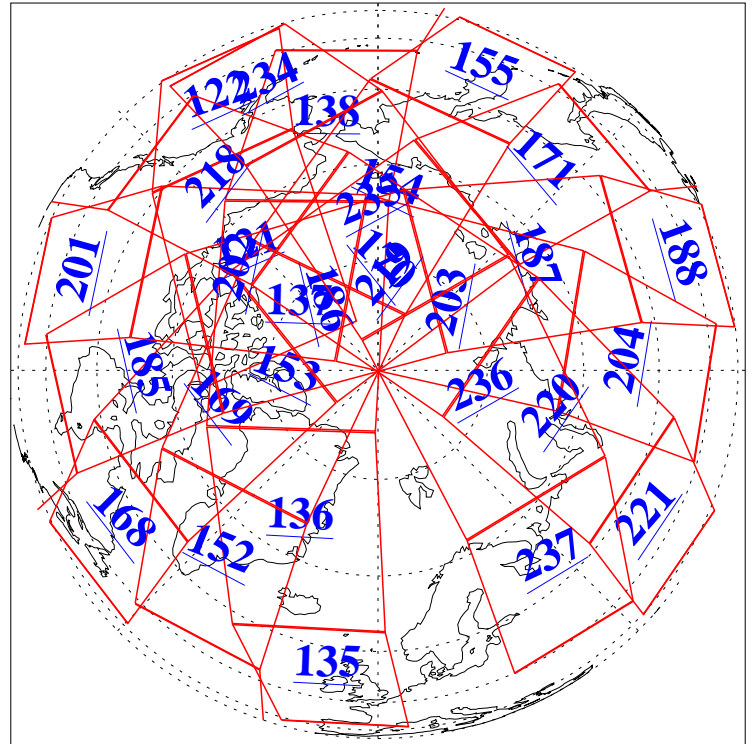

L1B Availability
AMSU Granules: 240
HSB Granules: 0
AIRS Granules: 240

28 Jun 2011
DoY 179
Aqua Day 3342
Granules: 1 to 120

Granules: 121 to 240

Legend: AMSU Available, HSB Available, AIRS Available

L1B Availability
AMSU Granules: 240
HSB Granules: 0
AIRS Granules: 240

28 Jun 2011
DoY 179
Aqua Day 3342
Ascending Granules

Descending Granules

Legend: AMSU Available, HSB Available, AIRS Available

L1B Availability
 AMSU Granules: 240
 HSB Granules: 0
 AIRS Granules: 240

28 Jun 2011
 DoY 179
 Aqua Day 3342

Northern Hemisphere Granules

Southern Hemisphere Granules

Legend: AMSU Available, HSB Available, AIRS Available