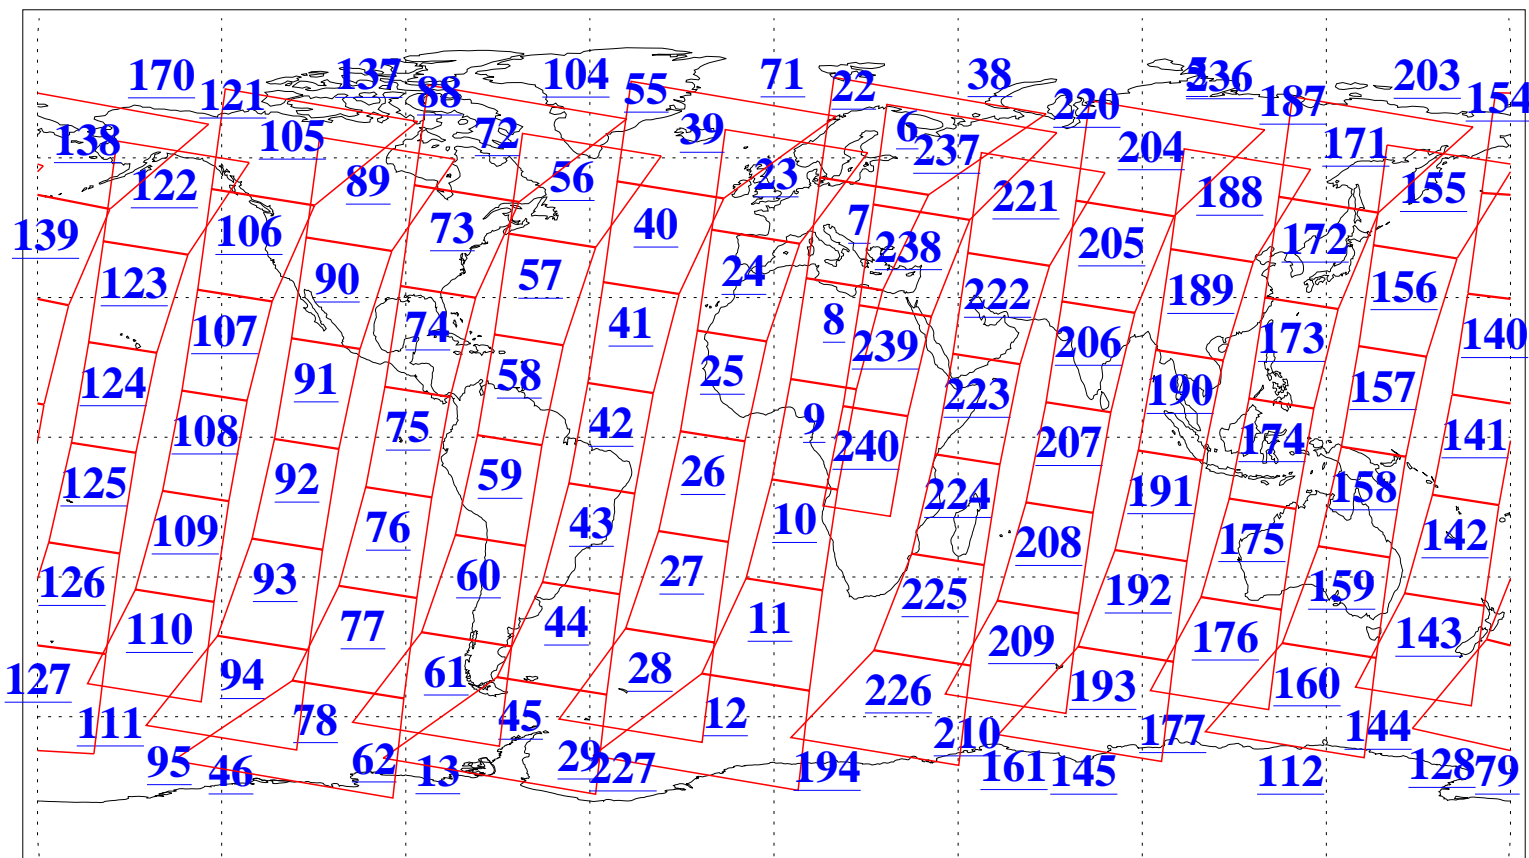

L1B Availability
AMSU Granules: 240
HSB Granules: 0
AIRS Granules: 240

28 Jun 2011
DoY 179
Aqua Day 3342
Granules: 1 to 120

Granules: 121 to 240

Legend: AMSU Available, HSB Available, AIRS Available

L1B Availability
AMSU Granules: 240
HSB Granules: 0
AIRS Granules: 240

28 Jun 2011
DoY 179
Aqua Day 3342
Ascending Granules

Descending Granules

Legend: AMSU Available, HSB Available, AIRS Available

L1B Availability
 AMSU Granules: 240
 HSB Granules: 0
 AIRS Granules: 240

28 Jun 2011
 DoY 179
 Aqua Day 3342

Northern Hemisphere Granules

Southern Hemisphere Granules

Legend: AMSU Available, HSB Available, AIRS Available