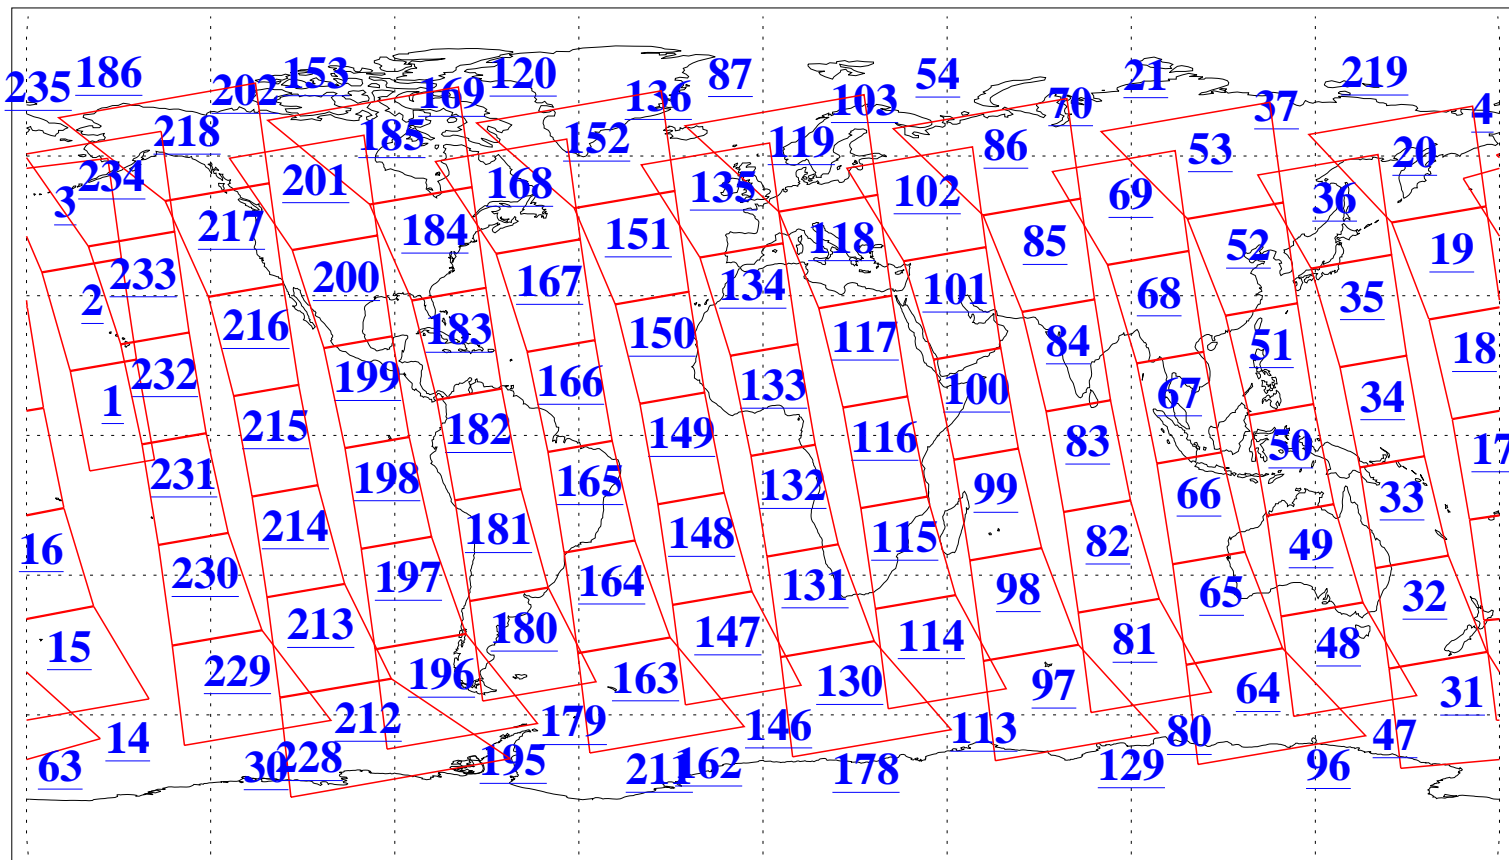

L1B Availability
AMSU Granules: 240
HSB Granules: 0
AIRS Granules: 240

28 Jun 2011
DoY 179
Aqua Day 3342
Granules: 1 to 120

Granules: 121 to 240

Legend: AMSU Available, HSB Available, AIRS Available

L1B Availability
AMSU Granules: 240
HSB Granules: 0
AIRS Granules: 240

28 Jun 2011
DoY 179
Aqua Day 3342
Ascending Granules

Descending Granules

Legend: AMSU Available, HSB Available, AIRS Available

L1B Availability
 AMSU Granules: 240
 HSB Granules: 0
 AIRS Granules: 240

28 Jun 2011
 DoY 179
 Aqua Day 3342

Northern Hemisphere Granules

Southern Hemisphere Granules

Legend: AMSU Available, HSB Available, AIRS Available