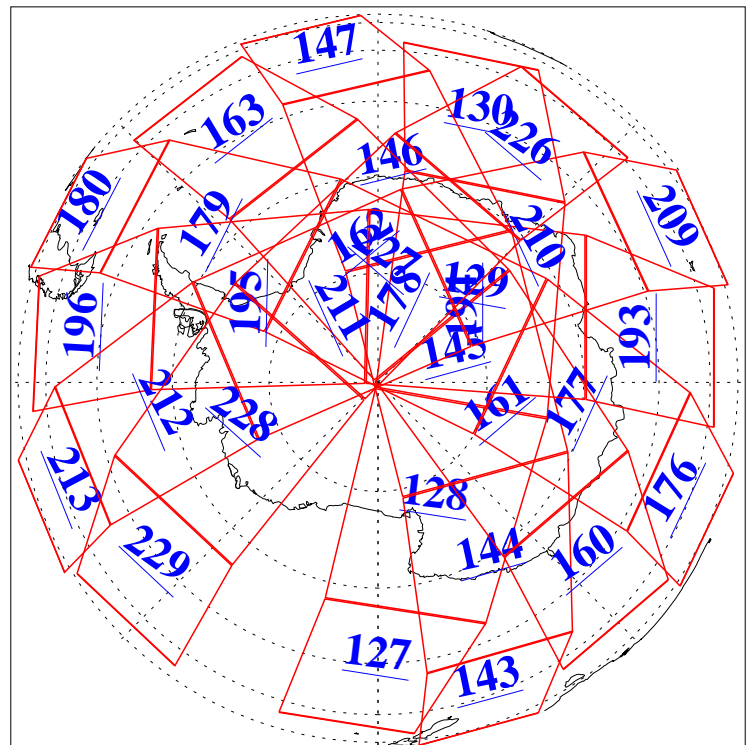

L1B Availability
AMSU Granules: 240
HSB Granules: 0
AIRS Granules: 240

28 Jun 2011
DoY 179
Aqua Day 3342
Granules: 1 to 120

Granules: 121 to 240

Legend: AMSU Available, HSB Available, AIRS Available

L1B Availability
AMSU Granules: 240
HSB Granules: 0
AIRS Granules: 240

28 Jun 2011
DoY 179
Aqua Day 3342
Ascending Granules

Descending Granules

Legend: AMSU Available, HSB Available, AIRS Available

L1B Availability
 AMSU Granules: 240
 HSB Granules: 0
 AIRS Granules: 240

28 Jun 2011
 DoY 179
 Aqua Day 3342

Northern Hemisphere Granules

Southern Hemisphere Granules

Legend: AMSU Available, HSB Available, AIRS Available