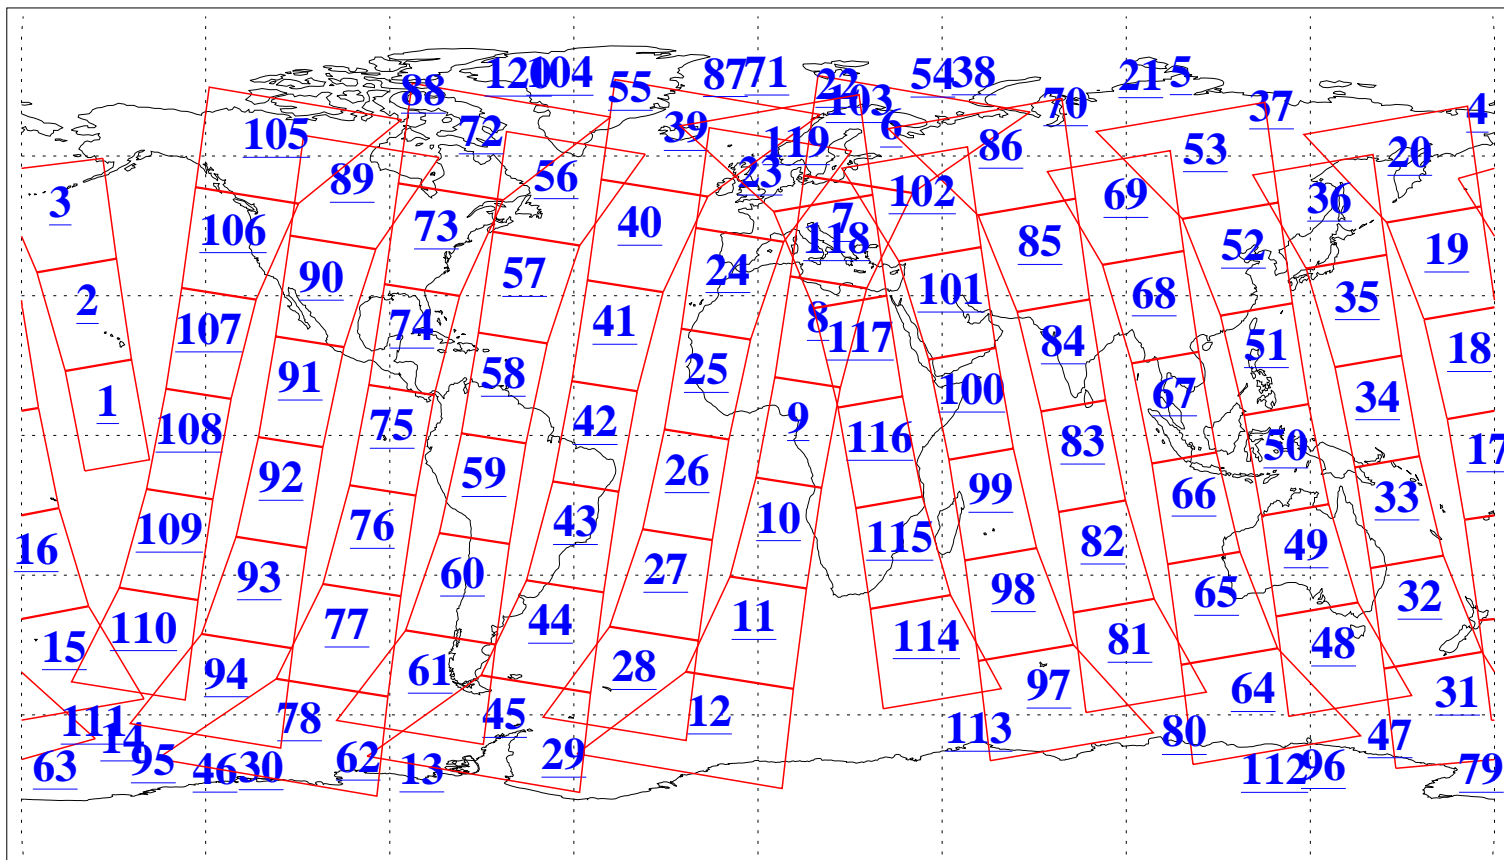

L1B Availability
AMSU Granules: 240
HSB Granules: 0
AIRS Granules: 240

28 Jun 2011
DoY 179
Aqua Day 3342
Granules: 1 to 120

Granules: 121 to 240

Legend: AMSU Available, HSB Available, AIRS Available

L1B Availability
AMSU Granules: 240
HSB Granules: 0
AIRS Granules: 240

28 Jun 2011
DoY 179
Aqua Day 3342
Ascending Granules

Descending Granules

Legend: AMSU Available, HSB Available, AIRS Available

L1B Availability
 AMSU Granules: 240
 HSB Granules: 0
 AIRS Granules: 240

28 Jun 2011
 DoY 179
 Aqua Day 3342

Northern Hemisphere Granules

Southern Hemisphere Granules

Legend: AMSU Available, HSB Available, AIRS Available