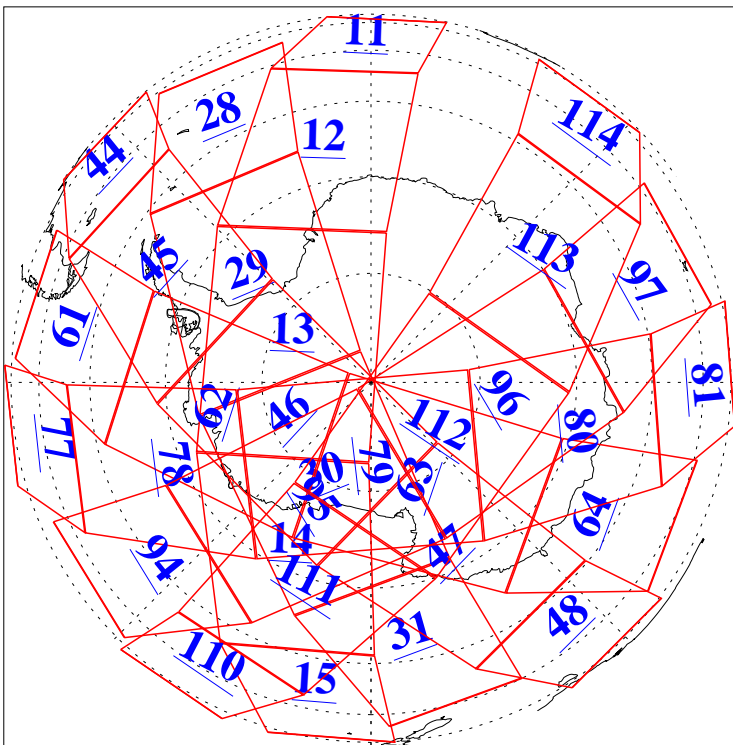

L1B Availability
AMSU Granules: 240
HSB Granules: 0
AIRS Granules: 240

28 Jun 2011
DoY 179
Aqua Day 3342
Granules: 1 to 120

Granules: 121 to 240

Legend: AMSU Available, HSB Available, AIRS Available

L1B Availability
AMSU Granules: 240
HSB Granules: 0
AIRS Granules: 240

28 Jun 2011
DoY 179
Aqua Day 3342
Ascending Granules

Descending Granules

Legend: AMSU Available, HSB Available, AIRS Available

L1B Availability
 AMSU Granules: 240
 HSB Granules: 0
 AIRS Granules: 240

28 Jun 2011
 DoY 179
 Aqua Day 3342

Northern Hemisphere Granules

Southern Hemisphere Granules

Legend: AMSU Available, HSB Available, AIRS Available