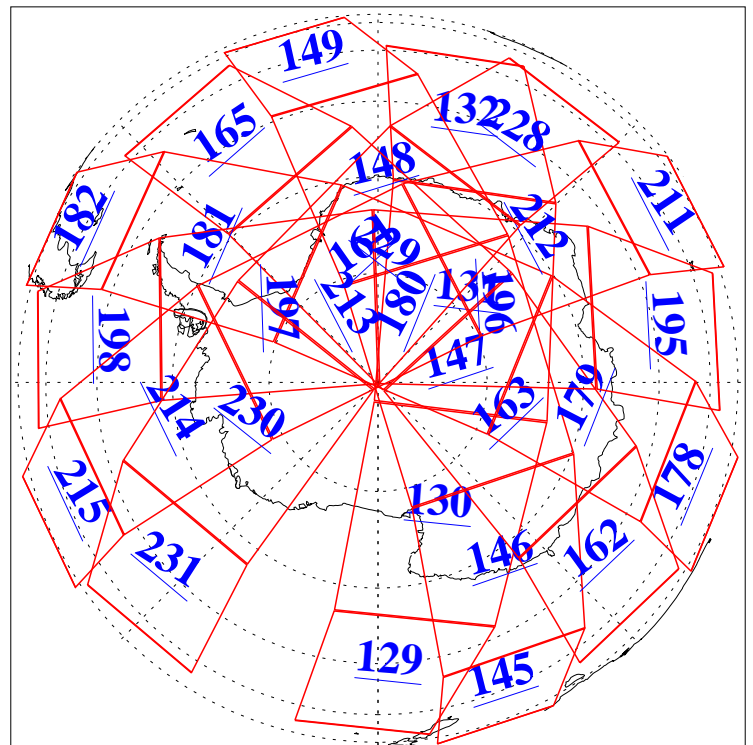

26 Jun 2011
DoY 177
Aqua Day 3340
Ascending Granules

Descending Granules

Legend: AMSU Available, HSB Available, AIRS Available

L1B Availability
 AMSU Granules: 240
 HSB Granules: 0
 AIRS Granules: 240

26 Jun 2011
 DoY 177
 Aqua Day 3340

Northern Hemisphere Granules

Southern Hemisphere Granules

Legend: AMSU Available, HSB Available, AIRS Available