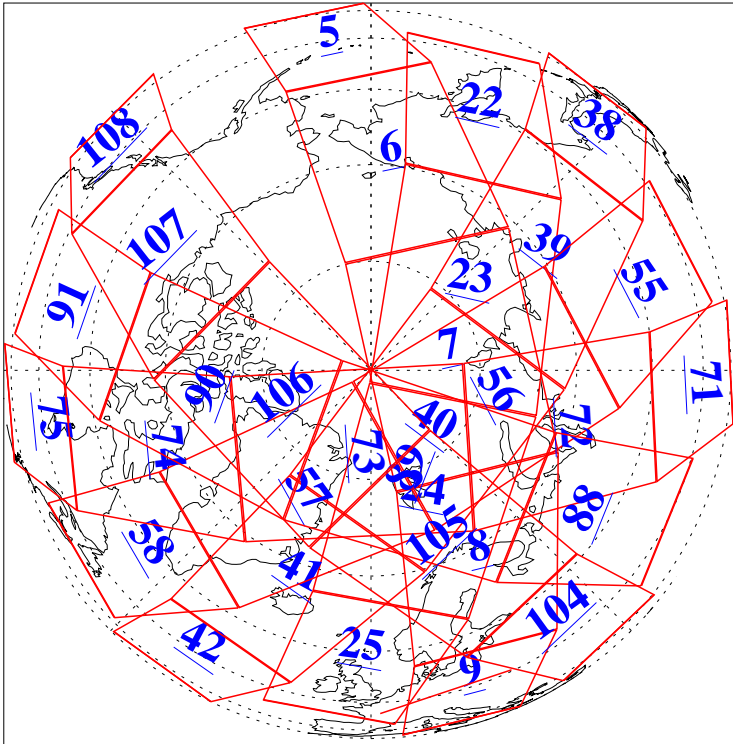

L1B Availability
AMSU Granules: 240
HSB Granules: 0
AIRS Granules: 240

26 Jun 2011
DoY 177
Aqua Day 3340
Granules: 1 to 120

Granules: 121 to 240

Legend: AMSU Available, HSB Available, AIRS Available

L1B Availability
AMSU Granules: 240
HSB Granules: 0
AIRS Granules: 240

26 Jun 2011
DoY 177
Aqua Day 3340
Ascending Granules

Descending Granules

Legend: AMSU Available, HSB Available, AIRS Available

L1B Availability
 AMSU Granules: 240
 HSB Granules: 0
 AIRS Granules: 240

26 Jun 2011
 DoY 177
 Aqua Day 3340

Northern Hemisphere Granules

Southern Hemisphere Granules

Legend: AMSU Available, HSB Available, AIRS Available