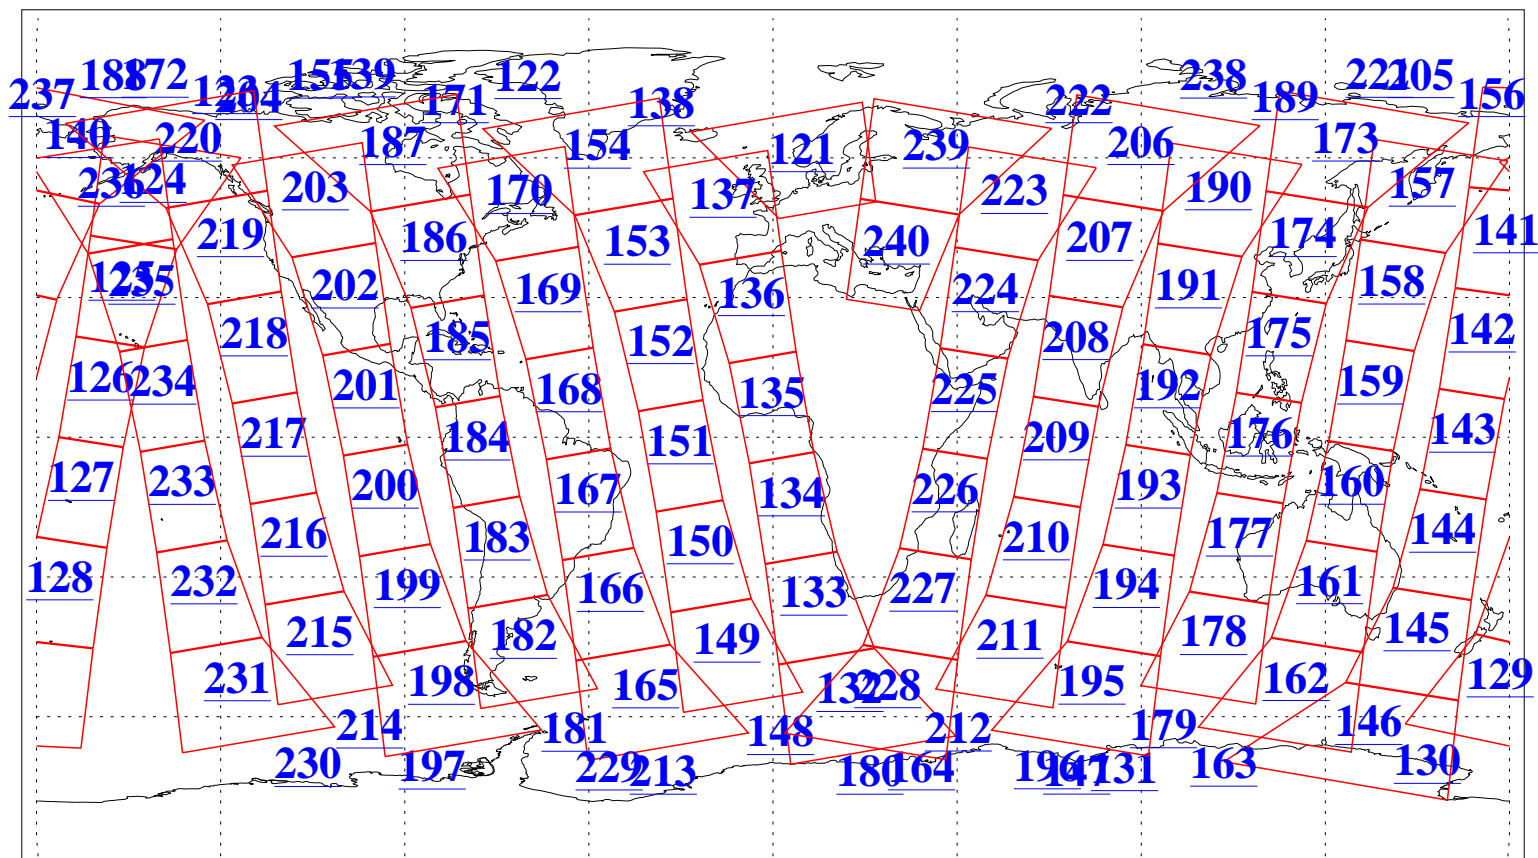

L1B Availability
AMSU Granules: 240
HSB Granules: 0
AIRS Granules: 240

26 Jun 2011
DoY 177
Aqua Day 3340
Granules: 1 to 120

Granules: 121 to 240

Legend: AMSU Available, HSB Available, AIRS Available

L1B Availability
AMSU Granules: 240
HSB Granules: 0
AIRS Granules: 240

26 Jun 2011
DoY 177
Aqua Day 3340
Ascending Granules

Descending Granules

Legend: AMSU Available, HSB Available, AIRS Available

L1B Availability
 AMSU Granules: 240
 HSB Granules: 0
 AIRS Granules: 240

26 Jun 2011
 DoY 177
 Aqua Day 3340

Northern Hemisphere Granules

Southern Hemisphere Granules

Legend: AMSU Available, HSB Available, AIRS Available