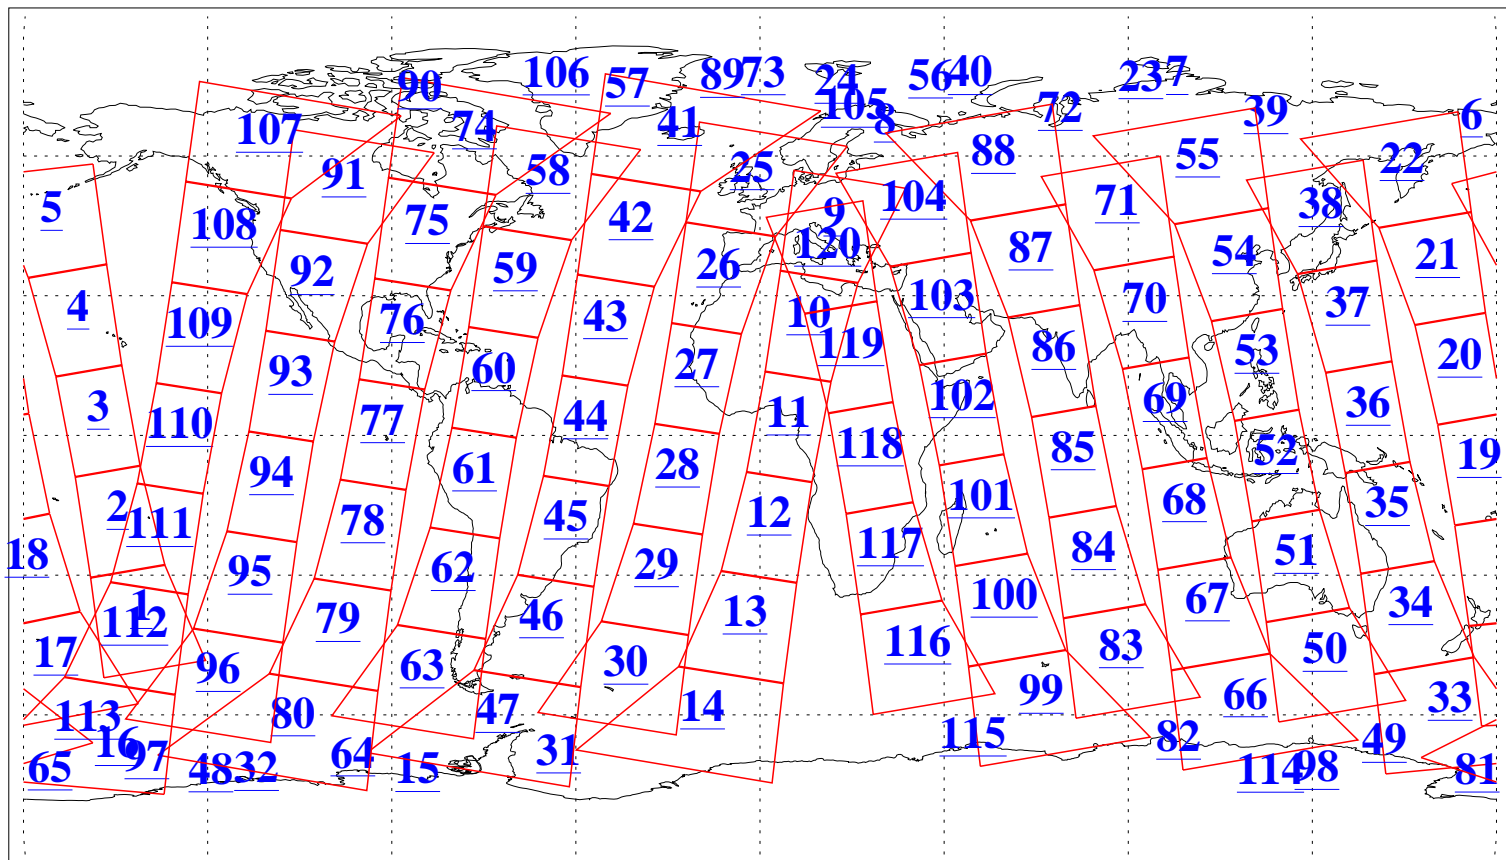

L1B Availability
AMSU Granules: 240
HSB Granules: 0
AIRS Granules: 240

26 Jun 2011
DoY 177
Aqua Day 3340
Granules: 1 to 120

Granules: 121 to 240

Legend: AMSU Available, HSB Available, AIRS Available

L1B Availability
AMSU Granules: 240
HSB Granules: 0
AIRS Granules: 240

26 Jun 2011
DoY 177
Aqua Day 3340
Ascending Granules

Descending Granules

Legend: AMSU Available, HSB Available, AIRS Available

L1B Availability
 AMSU Granules: 240
 HSB Granules: 0
 AIRS Granules: 240

26 Jun 2011
 DoY 177
 Aqua Day 3340

Northern Hemisphere Granules

Southern Hemisphere Granules

Legend: AMSU Available, HSB Available, AIRS Available