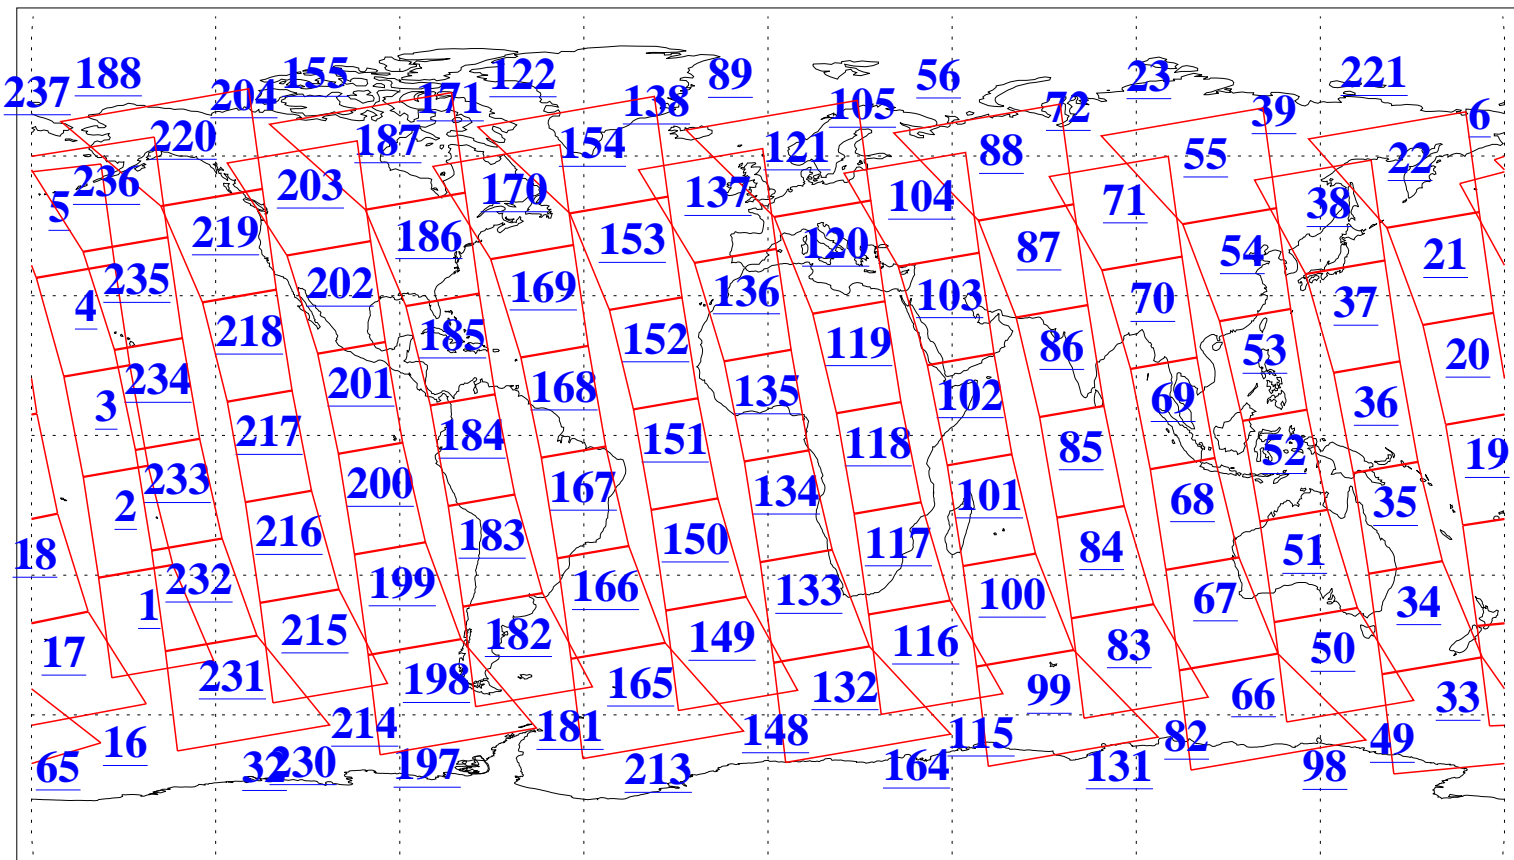

L1B Availability
AMSU Granules: 240
HSB Granules: 0
AIRS Granules: 240

26 Jun 2011
DoY 177
Aqua Day 3340
Granules: 1 to 120

Granules: 121 to 240

Legend: AMSU Available, HSB Available, AIRS Available

L1B Availability
AMSU Granules: 240
HSB Granules: 0
AIRS Granules: 240

26 Jun 2011
DoY 177
Aqua Day 3340
Ascending Granules

Descending Granules

Legend: AMSU Available, HSB Available, AIRS Available

L1B Availability
 AMSU Granules: 240
 HSB Granules: 0
 AIRS Granules: 240

26 Jun 2011
 DoY 177
 Aqua Day 3340

Northern Hemisphere Granules

Southern Hemisphere Granules

Legend: AMSU Available, HSB Available, AIRS Available