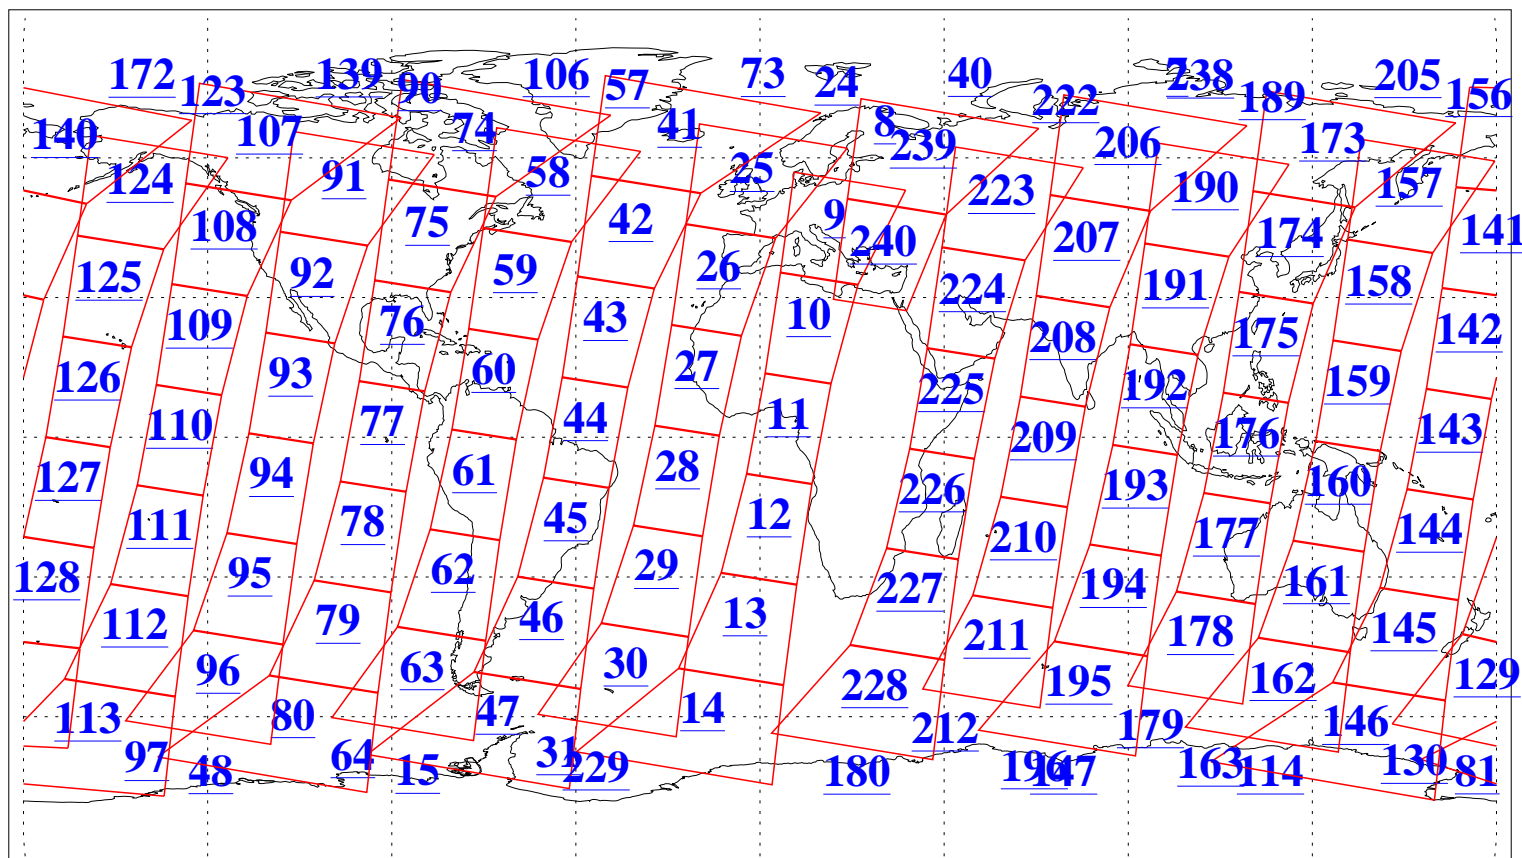

L1B Availability
AMSU Granules: 240
HSB Granules: 0
AIRS Granules: 240

26 Jun 2011
DoY 177
Aqua Day 3340
Granules: 1 to 120

Granules: 121 to 240

Legend: AMSU Available, HSB Available, AIRS Available

L1B Availability
AMSU Granules: 240
HSB Granules: 0
AIRS Granules: 240

26 Jun 2011
DoY 177
Aqua Day 3340
Ascending Granules

Descending Granules

Legend: AMSU Available, HSB Available, AIRS Available

L1B Availability
 AMSU Granules: 240
 HSB Granules: 0
 AIRS Granules: 240

26 Jun 2011
 DoY 177
 Aqua Day 3340

Northern Hemisphere Granules

Southern Hemisphere Granules

Legend: AMSU Available, HSB Available, AIRS Available