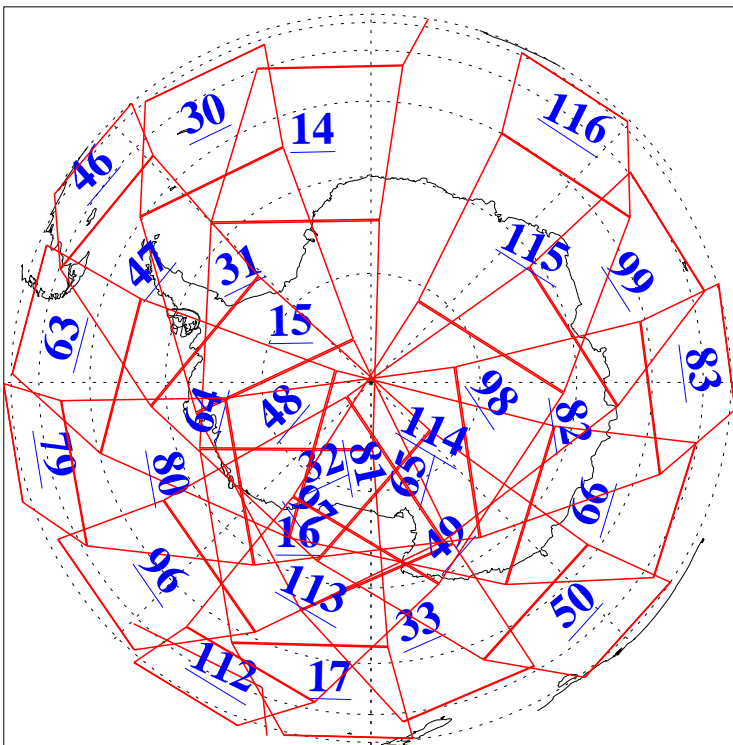

L1B Availability
AMSU Granules: 240
HSB Granules: 0
AIRS Granules: 240

26 Jun 2011
DoY 177
Aqua Day 3340
Granules: 1 to 120

Granules: 121 to 240

Legend: AMSU Available, HSB Available, AIRS Available

L1B Availability
AMSU Granules: 240
HSB Granules: 0
AIRS Granules: 240

26 Jun 2011
DoY 177
Aqua Day 3340
Ascending Granules

Descending Granules

Legend: AMSU Available, HSB Available, AIRS Available

L1B Availability
 AMSU Granules: 240
 HSB Granules: 0
 AIRS Granules: 240

26 Jun 2011
 DoY 177
 Aqua Day 3340

Northern Hemisphere Granules

Southern Hemisphere Granules

Legend: AMSU Available, HSB Available, AIRS Available