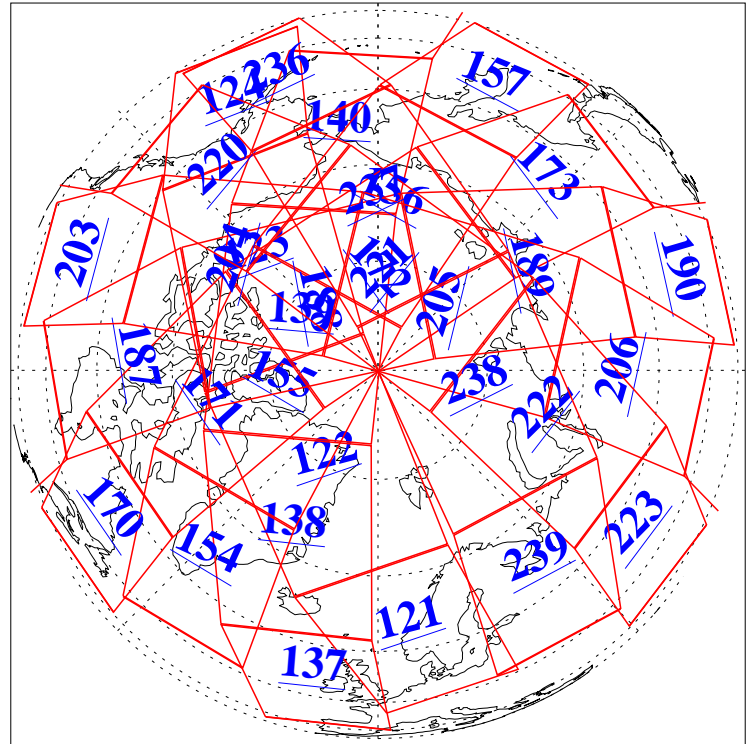

L1B Availability
AMSU Granules: 240
HSB Granules: 0
AIRS Granules: 240

26 Jun 2011
DoY 177
Aqua Day 3340

Northern Hemisphere Granules

Southern Hemisphere Granules