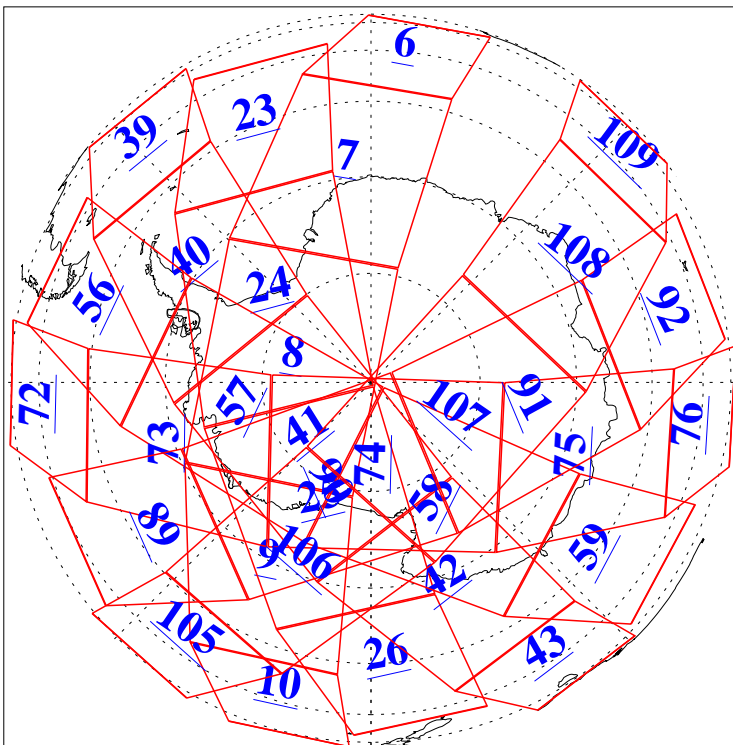

L1B Availability  
AMSU Granules: 240  
HSB Granules: 0  
AIRS Granules: 240

25 Jun 2011  
DoY 176  
Aqua Day 3339  
Granules: 1 to 120

Granules: 121 to 240

Legend: AMSU Available, HSB Available, AIRS Available

L1B Availability  
AMSU Granules: 240  
HSB Granules: 0  
AIRS Granules: 240

25 Jun 2011  
DoY 176  
Aqua Day 3339

Ascending Granules

Descending Granules

Legend: AMSU Available, HSB Available, AIRS Available

L1B Availability  
 AMSU Granules: 240  
 HSB Granules: 0  
 AIRS Granules: 240

25 Jun 2011  
 DoY 176  
 Aqua Day 3339

Northern Hemisphere Granules

Southern Hemisphere Granules

Legend: AMSU Available, HSB Available, AIRS Available