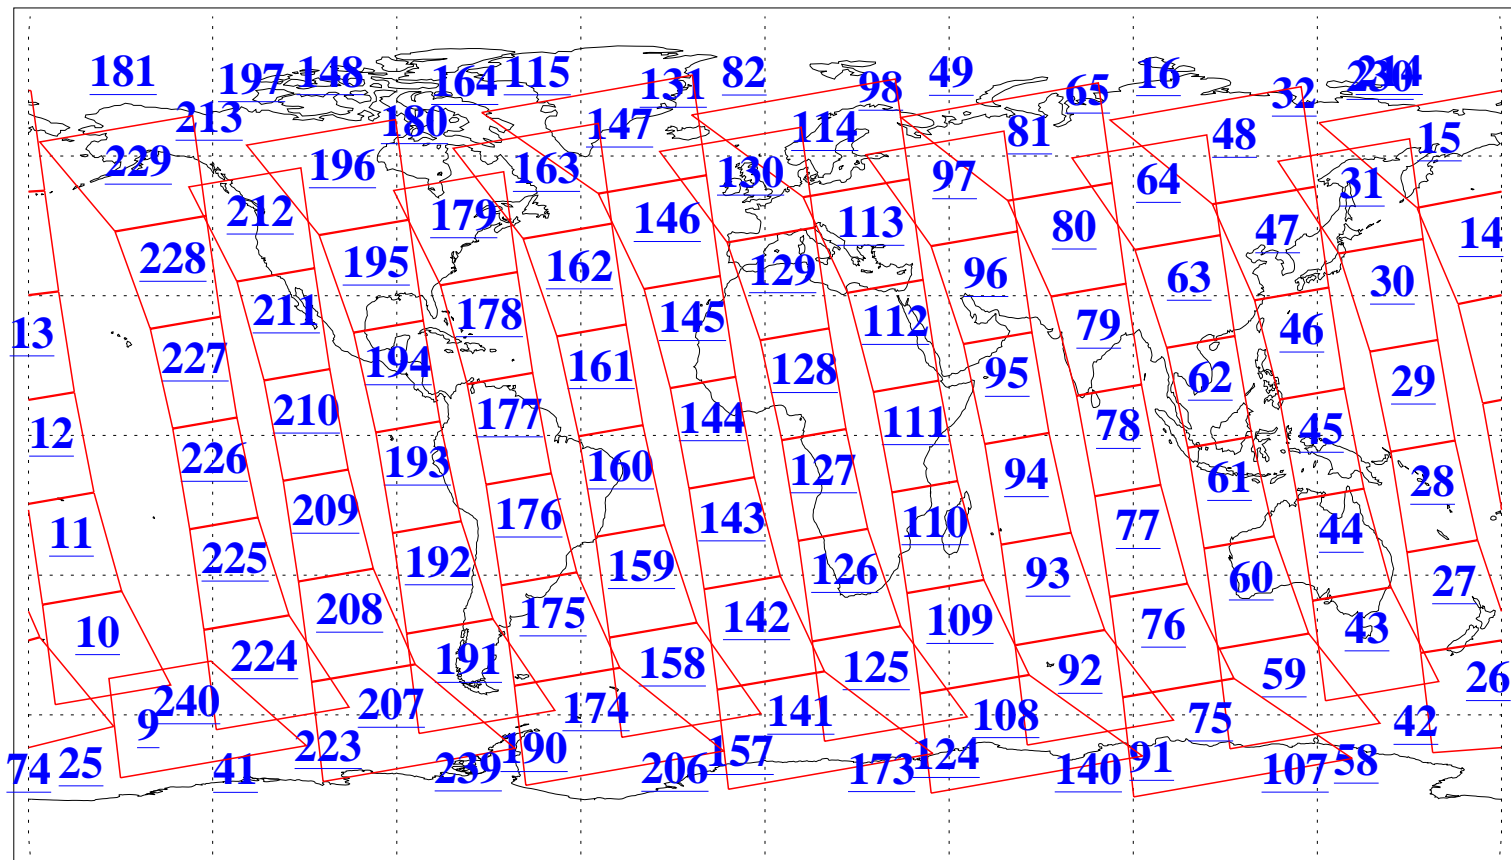

L1B Availability  
AMSU Granules: 240  
HSB Granules: 0  
AIRS Granules: 240

25 Jun 2011  
DoY 176  
Aqua Day 3339  
Granules: 1 to 120

Granules: 121 to 240

Legend: AMSU Available, HSB Available, AIRS Available

L1B Availability  
AMSU Granules: 240  
HSB Granules: 0  
AIRS Granules: 240

25 Jun 2011  
DoY 176  
Aqua Day 3339

Ascending Granules

Descending Granules

Legend: AMSU Available, HSB Available, AIRS Available

L1B Availability  
 AMSU Granules: 240  
 HSB Granules: 0  
 AIRS Granules: 240

25 Jun 2011  
 DoY 176  
 Aqua Day 3339

Northern Hemisphere Granules

Southern Hemisphere Granules

Legend: AMSU Available, HSB Available, AIRS Available