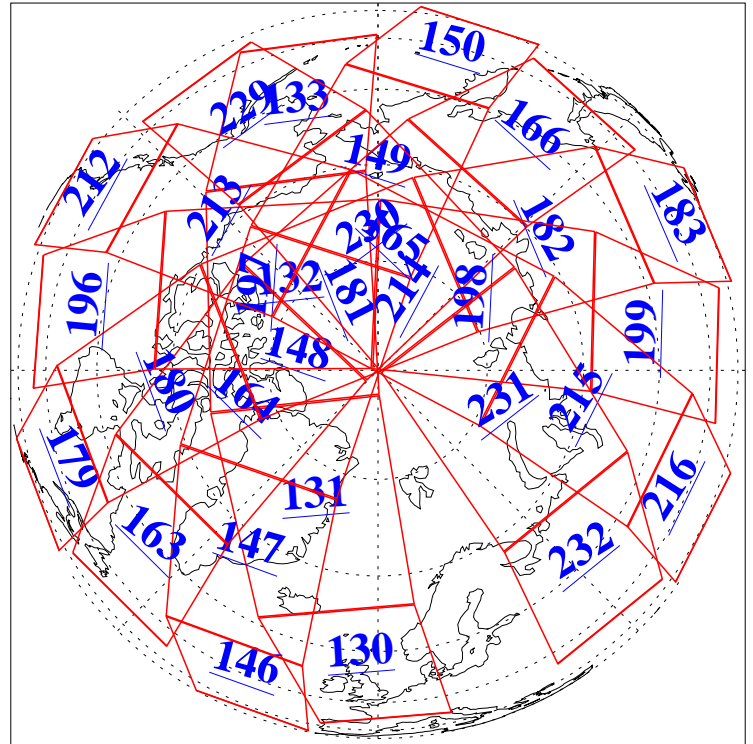

L1B Availability  
AMSU Granules: 240  
HSB Granules: 0  
AIRS Granules: 240

25 Jun 2011  
DoY 176  
Aqua Day 3339

Ascending Granules

Descending Granules

Legend: AMSU Available, HSB Available, AIRS Available

L1B Availability  
 AMSU Granules: 240  
 HSB Granules: 0  
 AIRS Granules: 240

25 Jun 2011  
 DoY 176  
 Aqua Day 3339

Northern Hemisphere Granules

Southern Hemisphere Granules

Legend: AMSU Available, HSB Available, AIRS Available