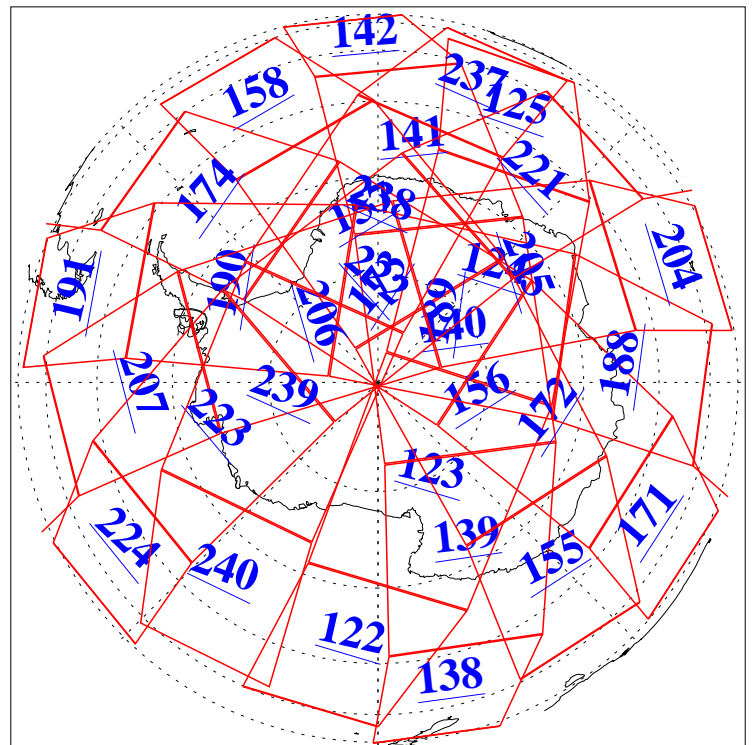

L1B Availability  
AMSU Granules: 240  
HSB Granules: 0  
AIRS Granules: 240

25 Jun 2011  
DoY 176  
Aqua Day 3339  
Granules: 1 to 120

Granules: 121 to 240

Legend: AMSU Available, HSB Available, AIRS Available

L1B Availability  
AMSU Granules: 240  
HSB Granules: 0  
AIRS Granules: 240

25 Jun 2011  
DoY 176  
Aqua Day 3339

Ascending Granules

Descending Granules

Legend: AMSU Available, HSB Available, AIRS Available

L1B Availability  
 AMSU Granules: 240  
 HSB Granules: 0  
 AIRS Granules: 240

25 Jun 2011  
 DoY 176  
 Aqua Day 3339

Northern Hemisphere Granules

Southern Hemisphere Granules

Legend: AMSU Available, HSB Available, AIRS Available