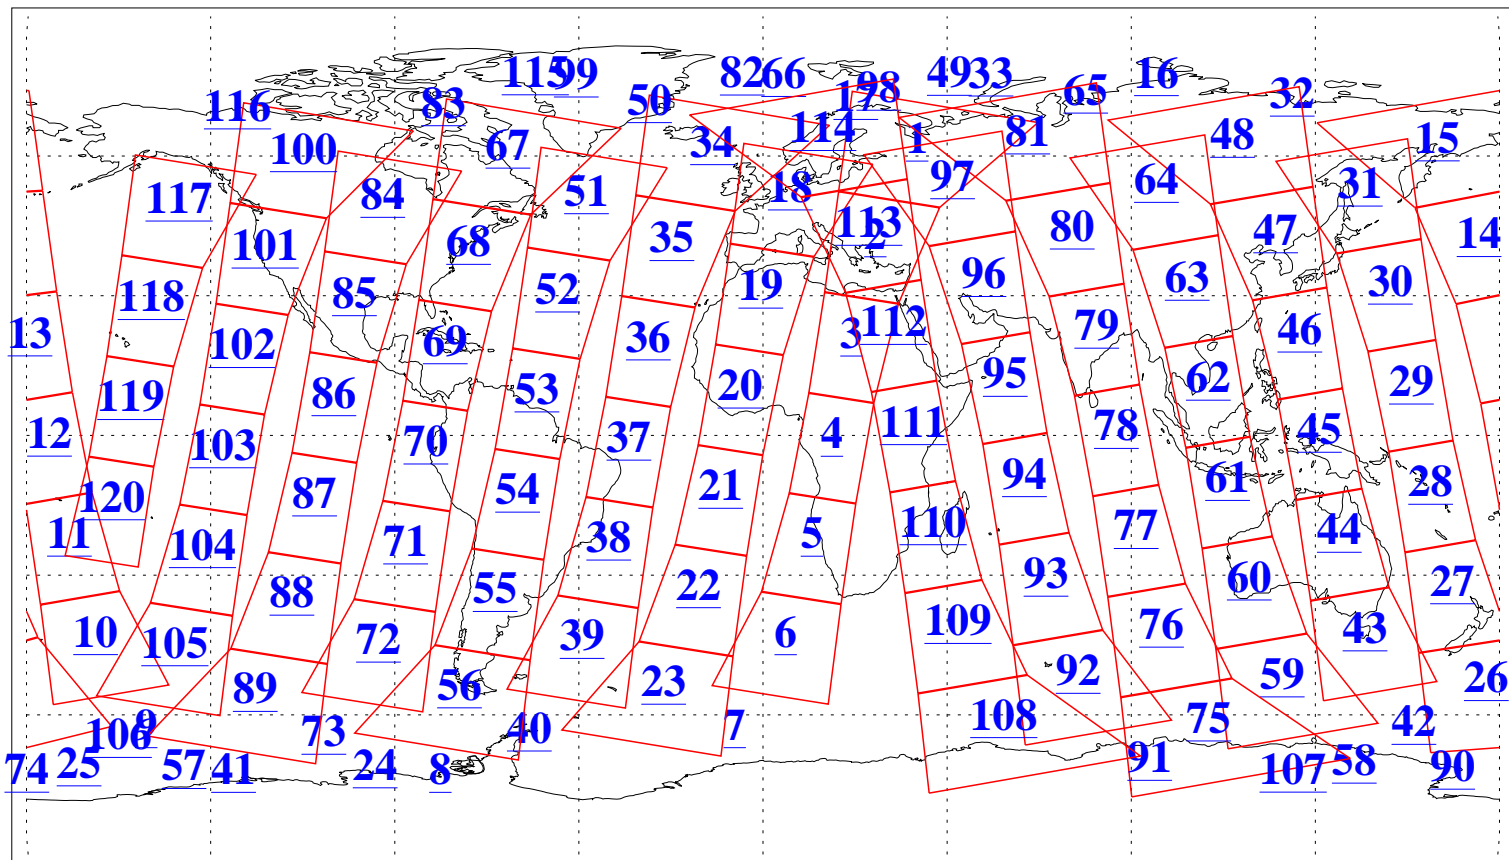

L1B Availability  
AMSU Granules: 240  
HSB Granules: 0  
AIRS Granules: 240

25 Jun 2011  
DoY 176  
Aqua Day 3339  
Granules: 1 to 120

Granules: 121 to 240

Legend: AMSU Available, HSB Available, AIRS Available

L1B Availability  
AMSU Granules: 240  
HSB Granules: 0  
AIRS Granules: 240

25 Jun 2011  
DoY 176  
Aqua Day 3339

Ascending Granules

Descending Granules

Legend: AMSU Available, HSB Available, AIRS Available

L1B Availability  
 AMSU Granules: 240  
 HSB Granules: 0  
 AIRS Granules: 240

25 Jun 2011  
 DoY 176  
 Aqua Day 3339

Northern Hemisphere Granules

Southern Hemisphere Granules

Legend: AMSU Available, HSB Available, AIRS Available