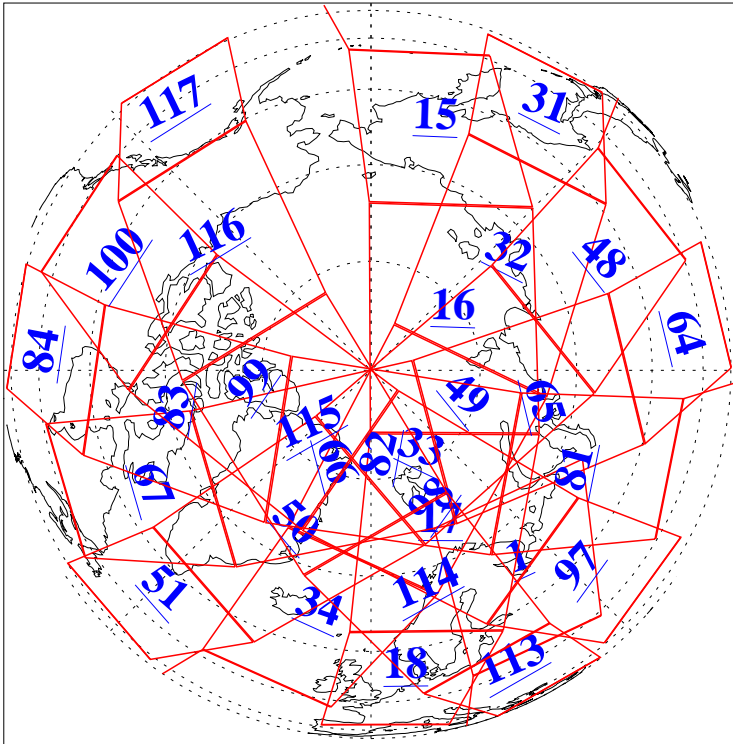

L1B Availability  
AMSU Granules: 240  
HSB Granules: 0  
AIRS Granules: 240

25 Jun 2011  
DoY 176  
Aqua Day 3339  
Granules: 1 to 120

Granules: 121 to 240

Legend: AMSU Available, HSB Available, AIRS Available

L1B Availability  
AMSU Granules: 240  
HSB Granules: 0  
AIRS Granules: 240

25 Jun 2011  
DoY 176  
Aqua Day 3339

Ascending Granules

Descending Granules

Legend: AMSU Available, HSB Available, AIRS Available

L1B Availability  
 AMSU Granules: 240  
 HSB Granules: 0  
 AIRS Granules: 240

25 Jun 2011  
 DoY 176  
 Aqua Day 3339

Northern Hemisphere Granules

Southern Hemisphere Granules

Legend: AMSU Available, HSB Available, AIRS Available