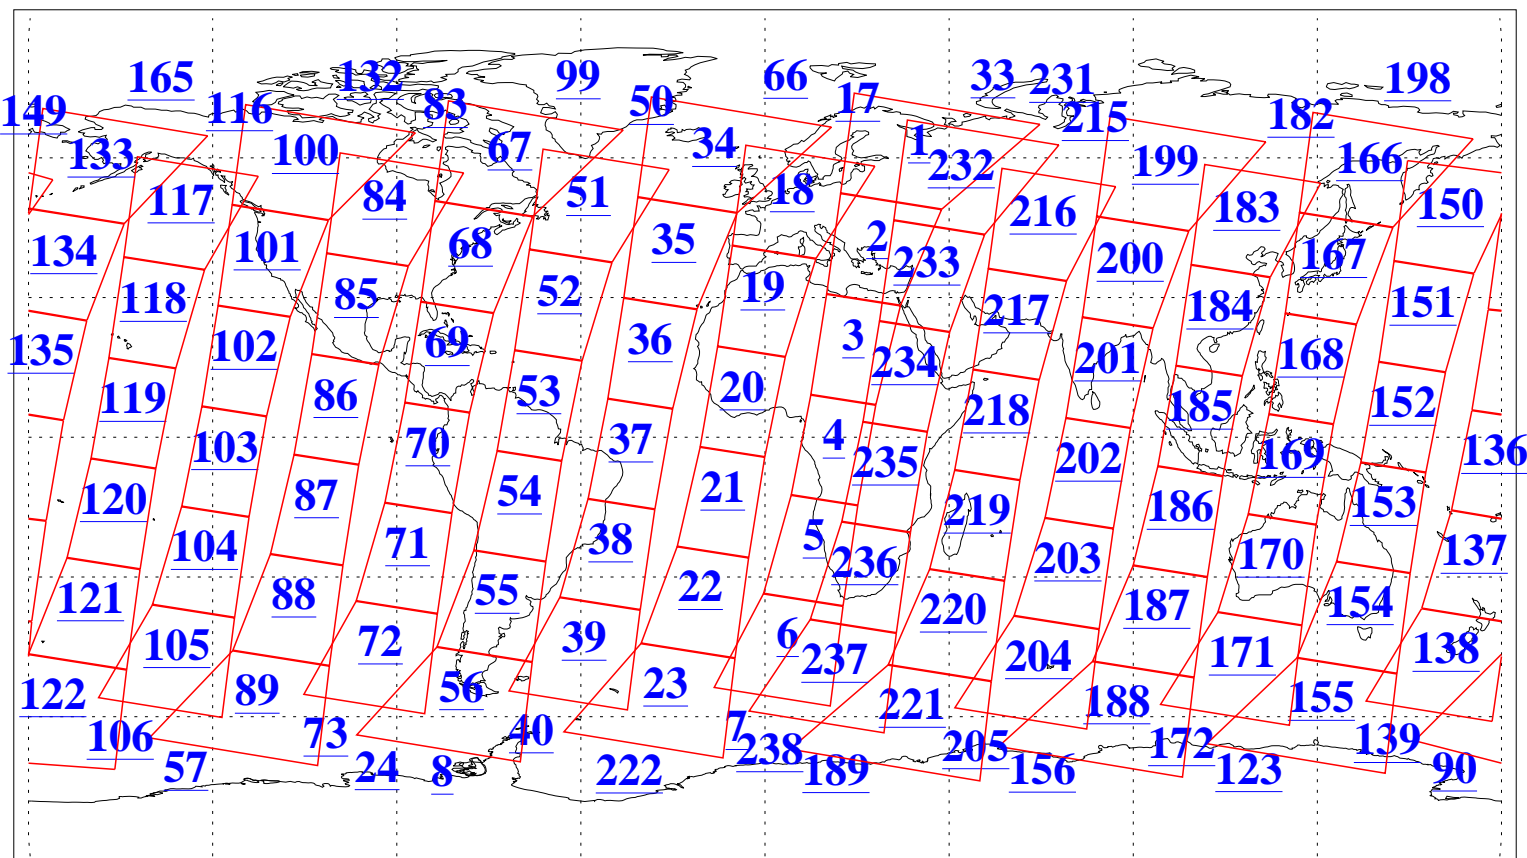

L1B Availability  
AMSU Granules: 240  
HSB Granules: 0  
AIRS Granules: 240

25 Jun 2011  
DoY 176  
Aqua Day 3339  
Granules: 1 to 120

Granules: 121 to 240

Legend: AMSU Available, HSB Available, AIRS Available

L1B Availability  
AMSU Granules: 240  
HSB Granules: 0  
AIRS Granules: 240

25 Jun 2011  
DoY 176  
Aqua Day 3339

Ascending Granules

Descending Granules

Legend: AMSU Available, HSB Available, AIRS Available

L1B Availability  
 AMSU Granules: 240  
 HSB Granules: 0  
 AIRS Granules: 240

25 Jun 2011  
 DoY 176  
 Aqua Day 3339

Northern Hemisphere Granules

Southern Hemisphere Granules

Legend: AMSU Available, HSB Available, AIRS Available