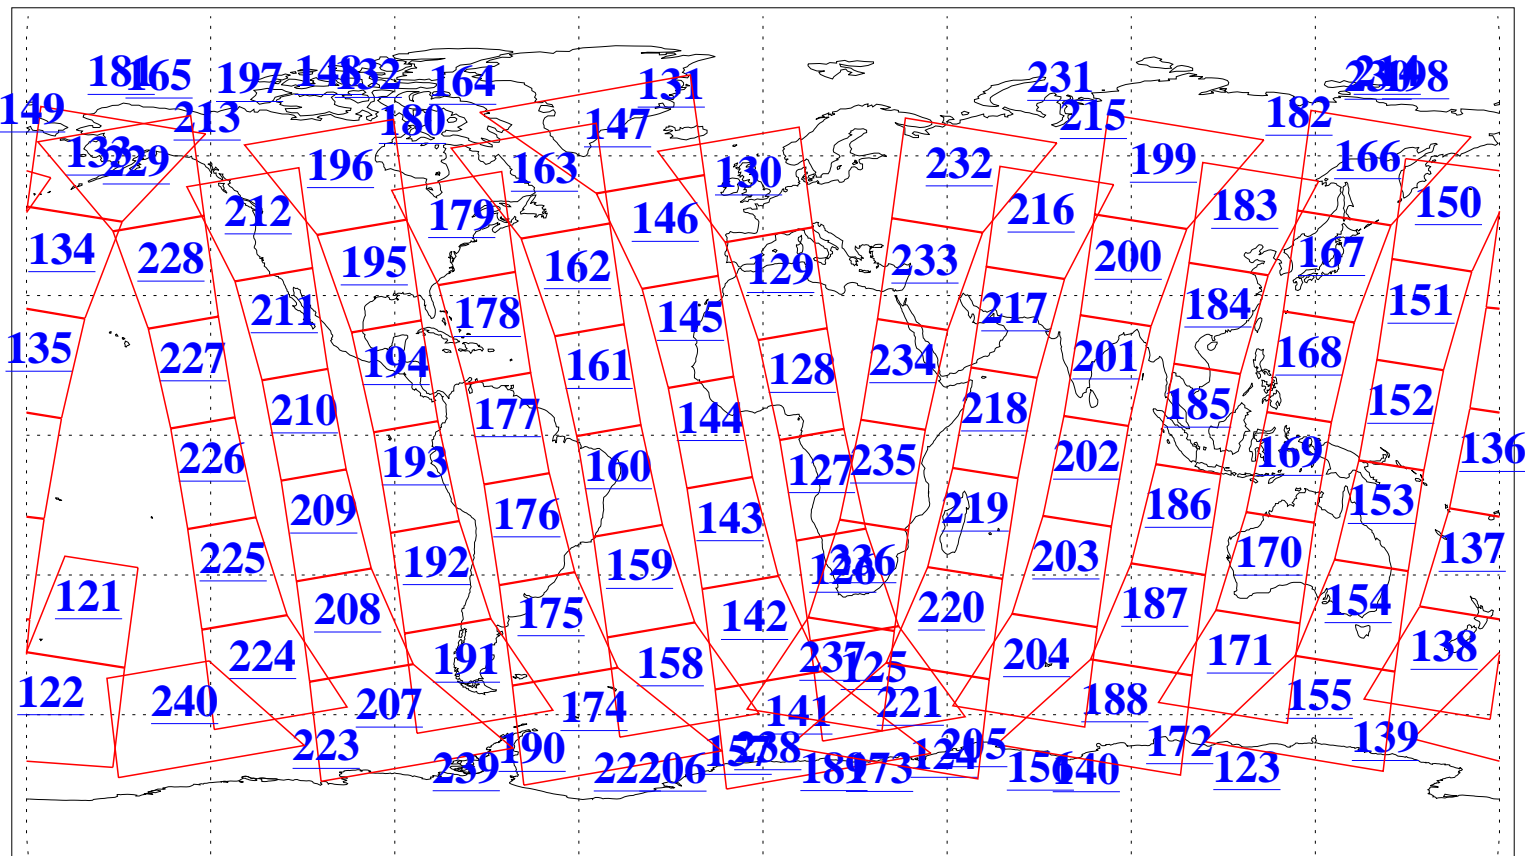

L1B Availability  
AMSU Granules: 240  
HSB Granules: 0  
AIRS Granules: 240

25 Jun 2011  
DoY 176  
Aqua Day 3339  
Granules: 1 to 120

Granules: 121 to 240

Legend: AMSU Available, HSB Available, AIRS Available

L1B Availability  
AMSU Granules: 240  
HSB Granules: 0  
AIRS Granules: 240

25 Jun 2011  
DoY 176  
Aqua Day 3339

Ascending Granules

Descending Granules

Legend: AMSU Available, HSB Available, AIRS Available

L1B Availability  
 AMSU Granules: 240  
 HSB Granules: 0  
 AIRS Granules: 240

25 Jun 2011  
 DoY 176  
 Aqua Day 3339

Northern Hemisphere Granules

Southern Hemisphere Granules

Legend: AMSU Available, HSB Available, AIRS Available