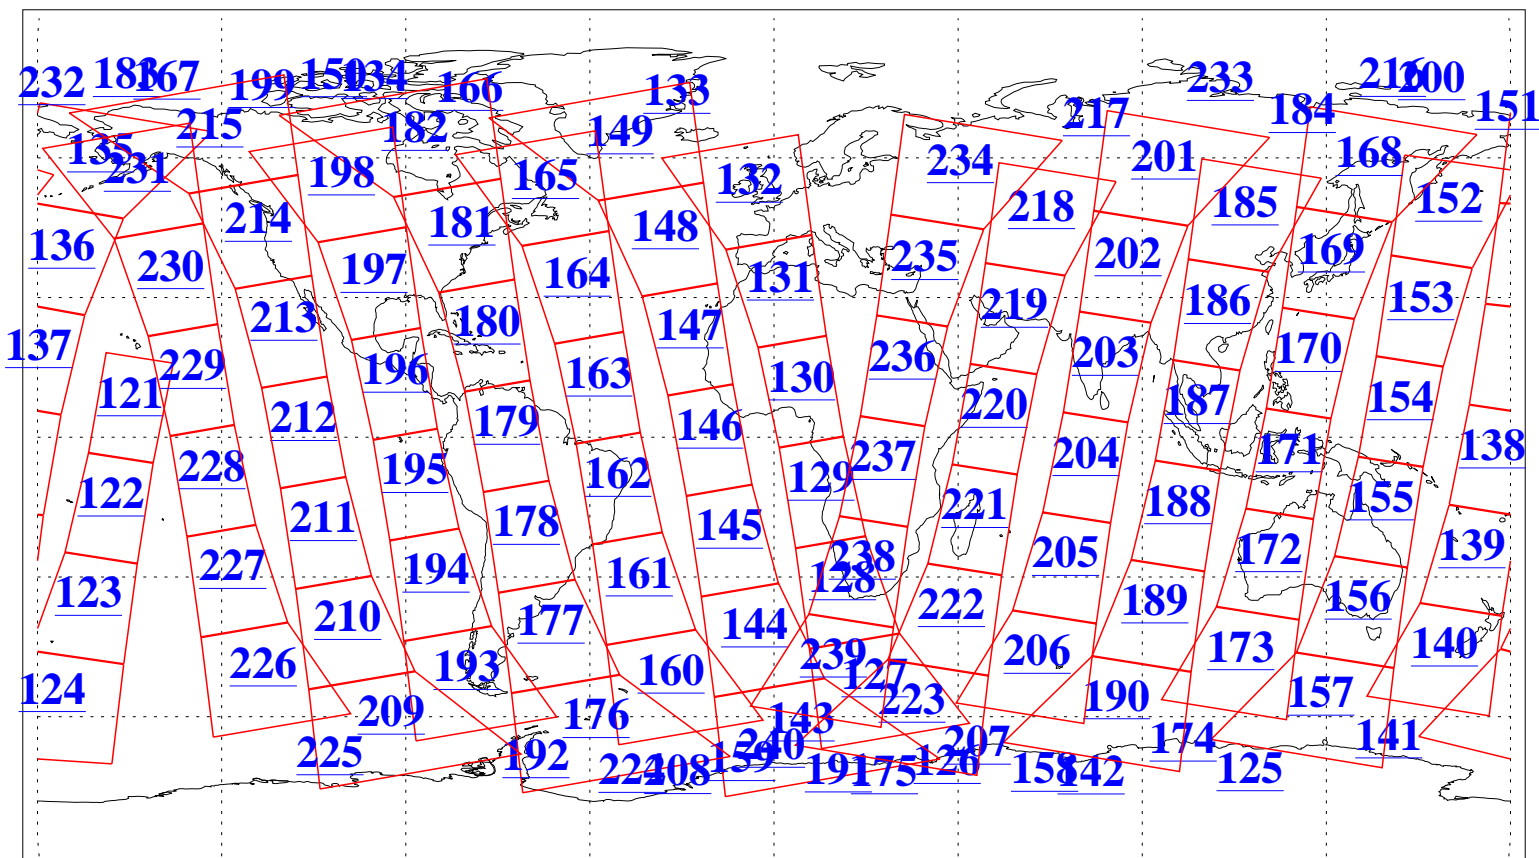

L1B Availability
AMSU Granules: 240
HSB Granules: 0
AIRS Granules: 240

23 Jun 2011
DoY 174
Aqua Day 3337
Granules: 1 to 120

Granules: 121 to 240

Legend: AMSU Available, HSB Available, AIRS Available

L1B Availability
AMSU Granules: 240
HSB Granules: 0
AIRS Granules: 240

23 Jun 2011
DoY 174
Aqua Day 3337

Ascending Granules

Descending Granules

Legend: AMSU Available, HSB Available, AIRS Available

L1B Availability
 AMSU Granules: 240
 HSB Granules: 0
 AIRS Granules: 240

23 Jun 2011
 DoY 174
 Aqua Day 3337

Northern Hemisphere Granules

Southern Hemisphere Granules

Legend: AMSU Available, HSB Available, AIRS Available