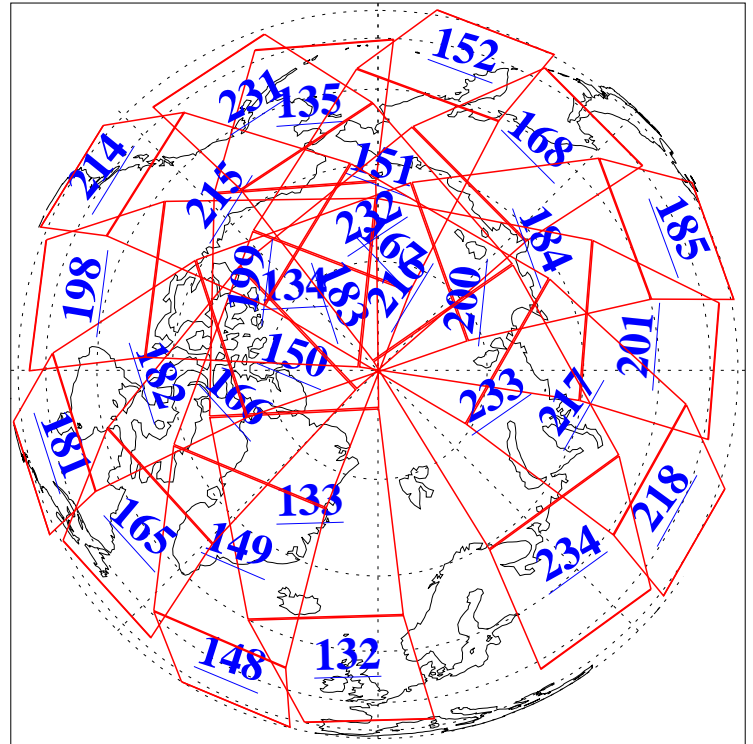

23 Jun 2011
DoY 174
Aqua Day 3337

Ascending Granules

Descending Granules

Legend: AMSU Available, HSB Available, AIRS Available

L1B Availability
 AMSU Granules: 240
 HSB Granules: 0
 AIRS Granules: 240

23 Jun 2011
 DoY 174
 Aqua Day 3337

Northern Hemisphere Granules

Southern Hemisphere Granules

Legend: AMSU Available, HSB Available, AIRS Available