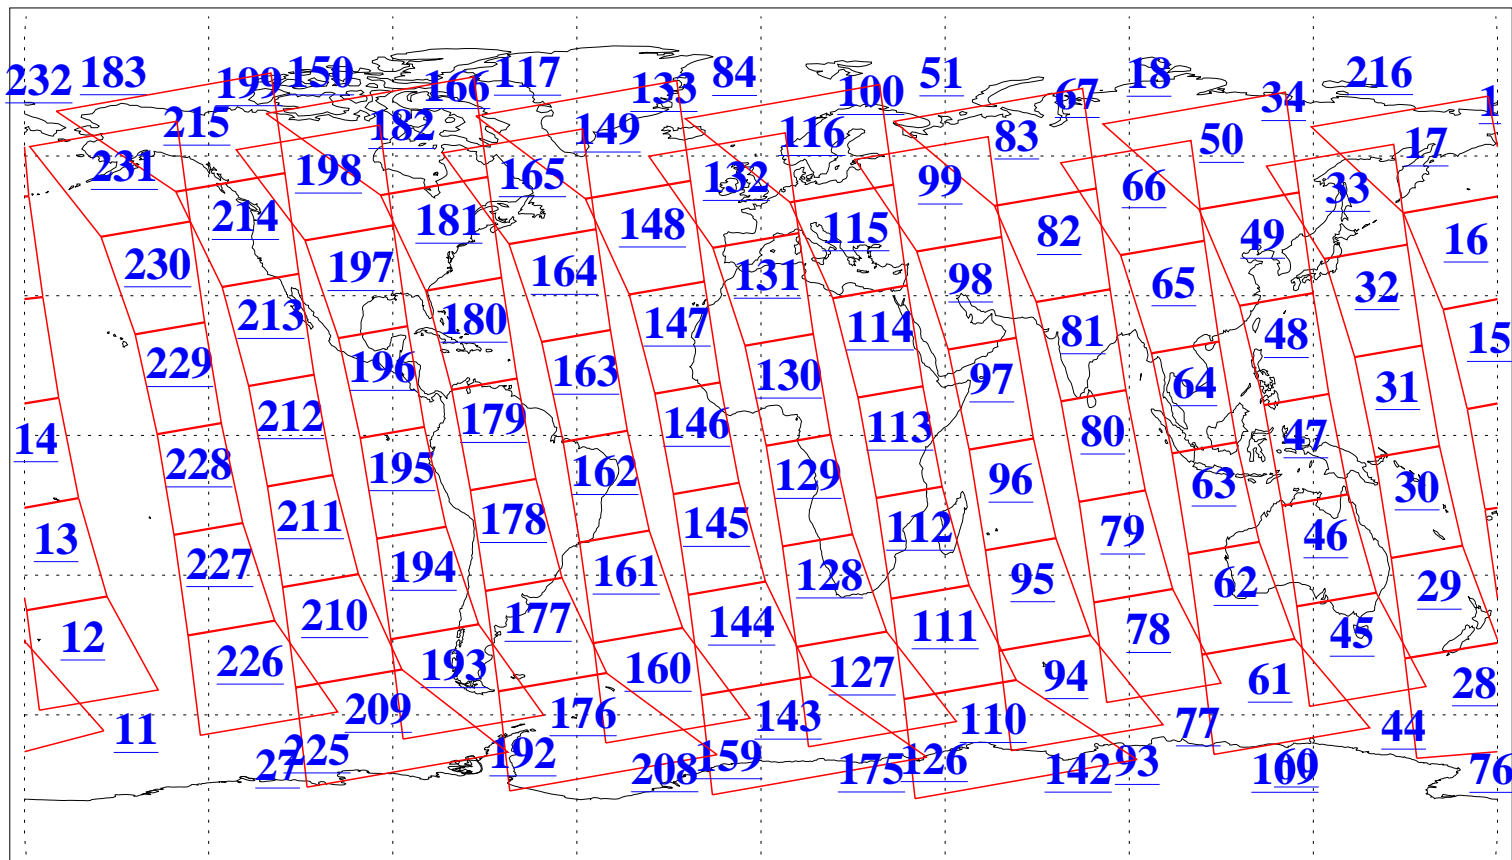

L1B Availability
AMSU Granules: 240
HSB Granules: 0
AIRS Granules: 240

23 Jun 2011
DoY 174
Aqua Day 3337
Granules: 1 to 120

Granules: 121 to 240

Legend: AMSU Available, HSB Available, AIRS Available

L1B Availability
AMSU Granules: 240
HSB Granules: 0
AIRS Granules: 240

23 Jun 2011
DoY 174
Aqua Day 3337

Ascending Granules

Descending Granules

Legend: AMSU Available, HSB Available, AIRS Available

L1B Availability
 AMSU Granules: 240
 HSB Granules: 0
 AIRS Granules: 240

23 Jun 2011
 DoY 174
 Aqua Day 3337

Northern Hemisphere Granules

Southern Hemisphere Granules

Legend: AMSU Available, HSB Available, AIRS Available