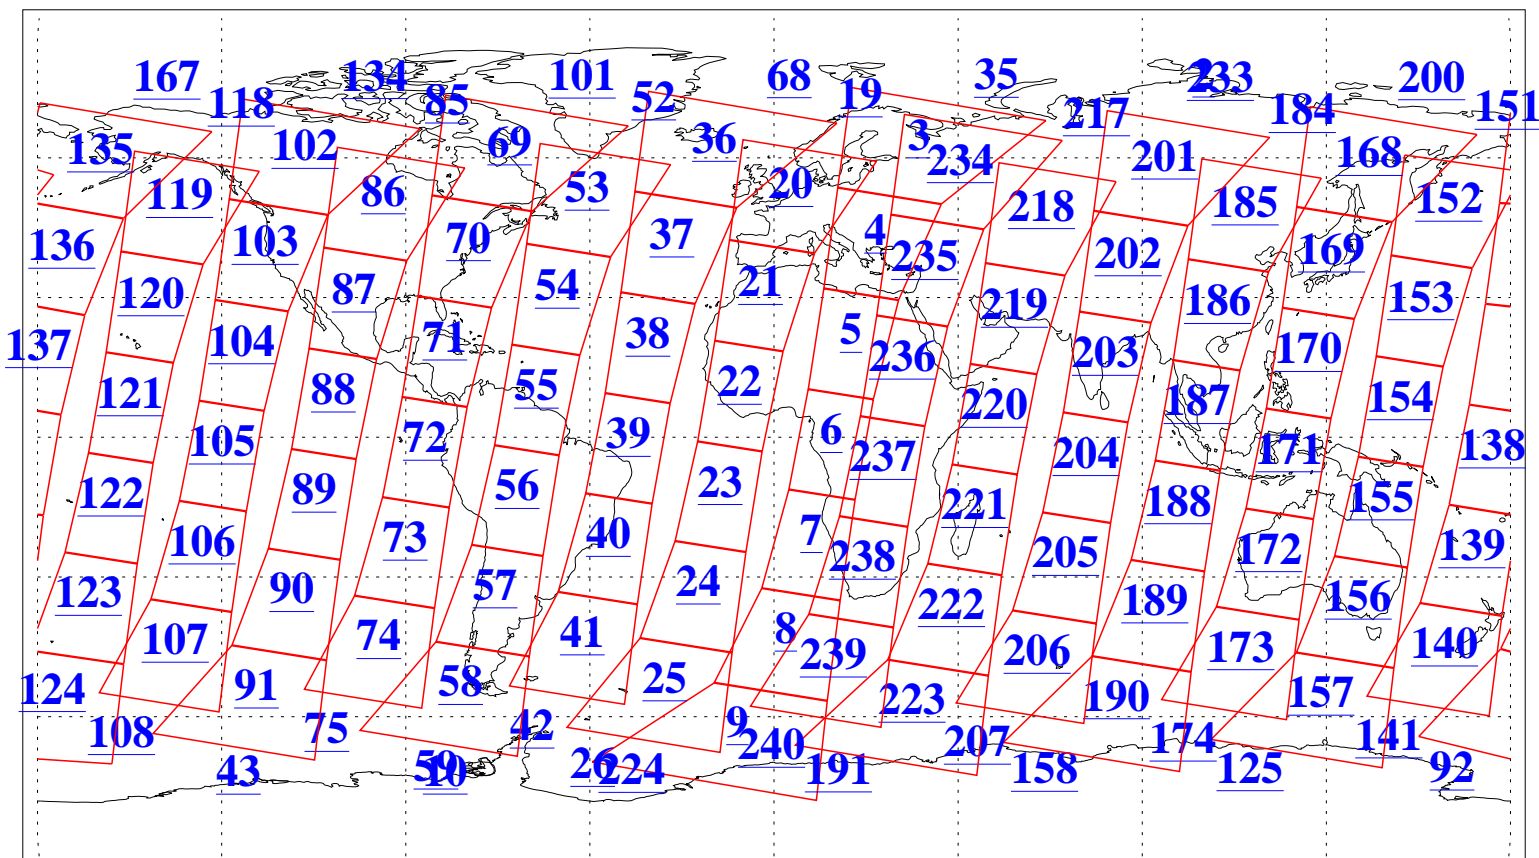

L1B Availability
AMSU Granules: 240
HSB Granules: 0
AIRS Granules: 240

23 Jun 2011
DoY 174
Aqua Day 3337
Granules: 1 to 120

Granules: 121 to 240

Legend: AMSU Available, HSB Available, AIRS Available

L1B Availability
AMSU Granules: 240
HSB Granules: 0
AIRS Granules: 240

23 Jun 2011
DoY 174
Aqua Day 3337

Ascending Granules

Descending Granules

Legend: AMSU Available, HSB Available, AIRS Available

L1B Availability
 AMSU Granules: 240
 HSB Granules: 0
 AIRS Granules: 240

23 Jun 2011
 DoY 174
 Aqua Day 3337

Northern Hemisphere Granules

Southern Hemisphere Granules

Legend: AMSU Available, HSB Available, AIRS Available