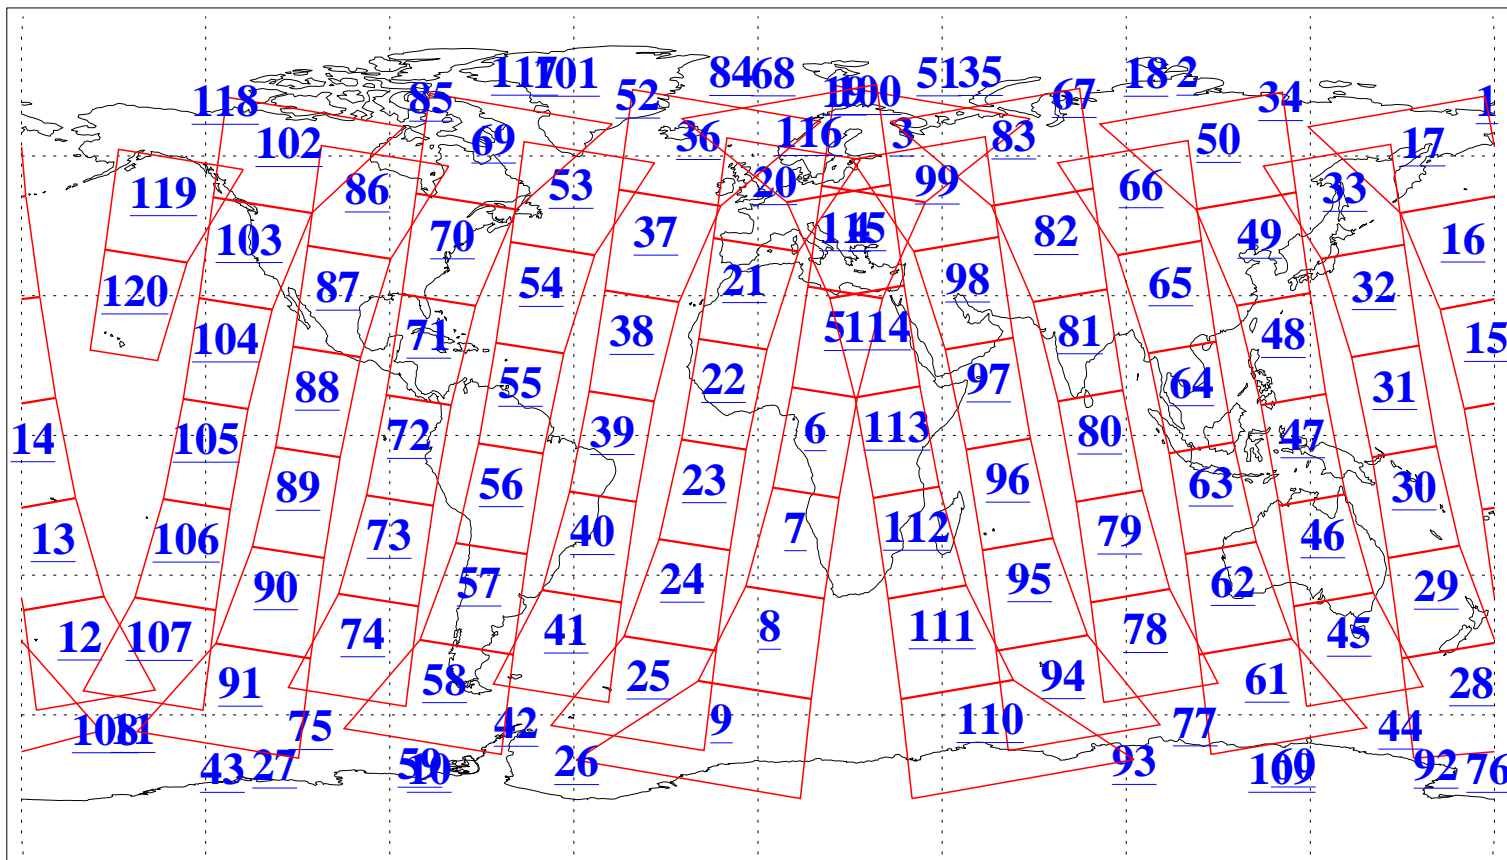

L1B Availability
AMSU Granules: 240
HSB Granules: 0
AIRS Granules: 240

23 Jun 2011
DoY 174
Aqua Day 3337
Granules: 1 to 120

Granules: 121 to 240

Legend: AMSU Available, HSB Available, AIRS Available

L1B Availability
AMSU Granules: 240
HSB Granules: 0
AIRS Granules: 240

23 Jun 2011
DoY 174
Aqua Day 3337

Ascending Granules

Descending Granules

Legend: AMSU Available, HSB Available, AIRS Available

L1B Availability
 AMSU Granules: 240
 HSB Granules: 0
 AIRS Granules: 240

23 Jun 2011
 DoY 174
 Aqua Day 3337

Northern Hemisphere Granules

Southern Hemisphere Granules

Legend: AMSU Available, HSB Available, AIRS Available