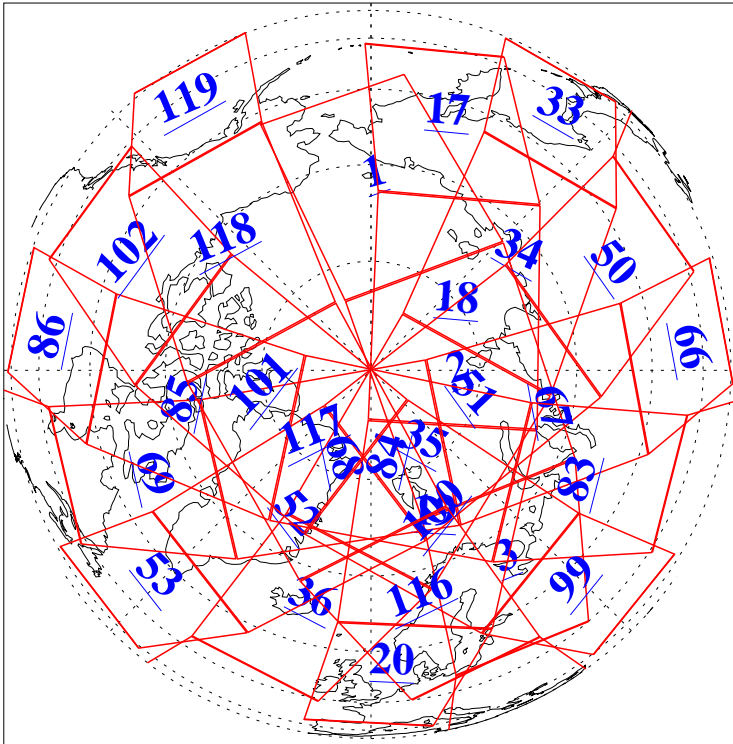

L1B Availability
AMSU Granules: 240
HSB Granules: 0
AIRS Granules: 240

23 Jun 2011
DoY 174
Aqua Day 3337
Granules: 1 to 120

Granules: 121 to 240

Legend: AMSU Available, HSB Available, AIRS Available

L1B Availability
AMSU Granules: 240
HSB Granules: 0
AIRS Granules: 240

23 Jun 2011
DoY 174
Aqua Day 3337

Ascending Granules

Descending Granules

Legend: AMSU Available, HSB Available, AIRS Available

L1B Availability
 AMSU Granules: 240
 HSB Granules: 0
 AIRS Granules: 240

23 Jun 2011
 DoY 174
 Aqua Day 3337

Northern Hemisphere Granules

Southern Hemisphere Granules

Legend: AMSU Available, HSB Available, AIRS Available