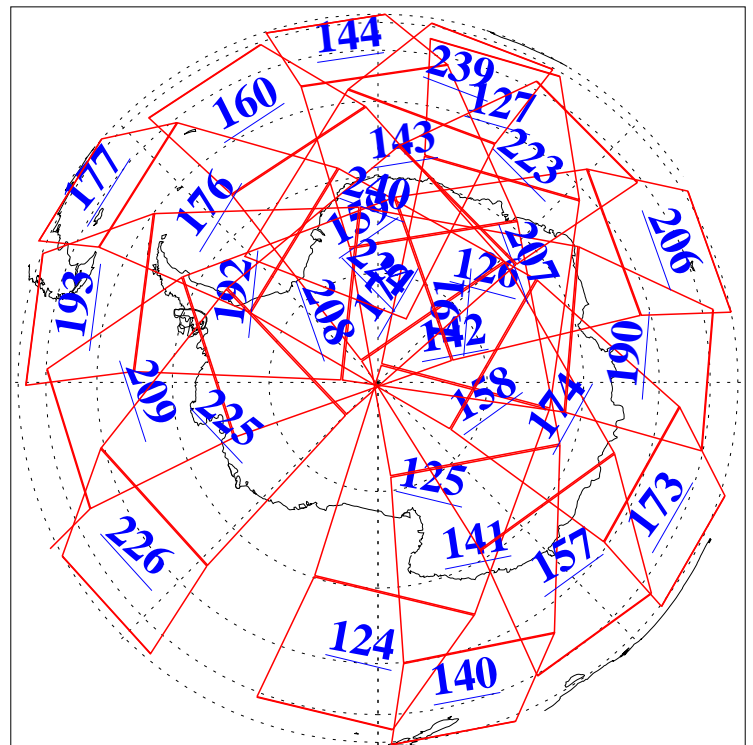

L1B Availability
AMSU Granules: 240
HSB Granules: 0
AIRS Granules: 240

23 Jun 2011
DoY 174
Aqua Day 3337
Granules: 1 to 120

Granules: 121 to 240

Legend: AMSU Available, HSB Available, AIRS Available

L1B Availability
AMSU Granules: 240
HSB Granules: 0
AIRS Granules: 240

23 Jun 2011
DoY 174
Aqua Day 3337

Ascending Granules

Descending Granules

Legend: AMSU Available, HSB Available, AIRS Available

L1B Availability
 AMSU Granules: 240
 HSB Granules: 0
 AIRS Granules: 240

23 Jun 2011
 DoY 174
 Aqua Day 3337

Northern Hemisphere Granules

Southern Hemisphere Granules

Legend: AMSU Available, HSB Available, AIRS Available