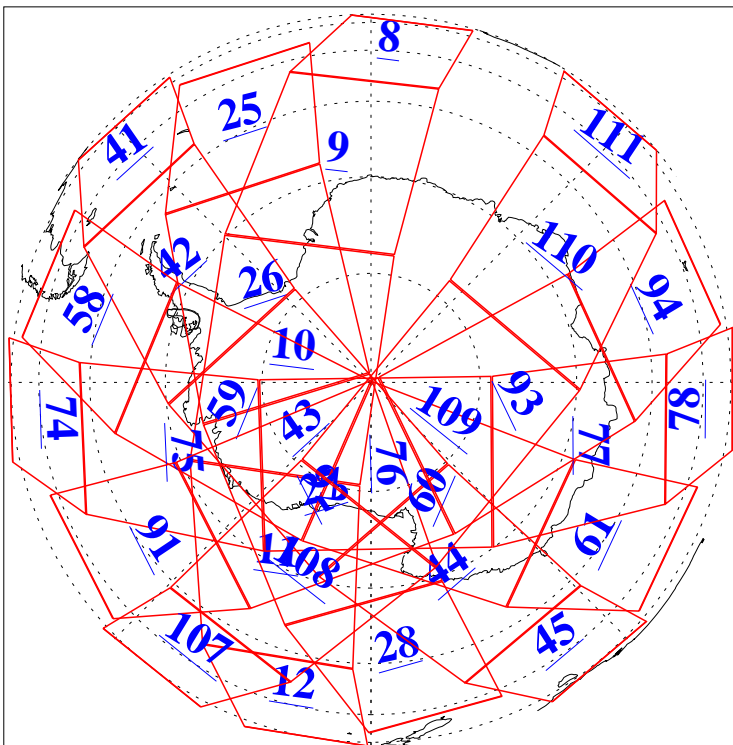

L1B Availability
AMSU Granules: 240
HSB Granules: 0
AIRS Granules: 240

23 Jun 2011
DoY 174
Aqua Day 3337
Granules: 1 to 120

Granules: 121 to 240

Legend: AMSU Available, HSB Available, AIRS Available

L1B Availability
AMSU Granules: 240
HSB Granules: 0
AIRS Granules: 240

23 Jun 2011
DoY 174
Aqua Day 3337

Ascending Granules

Descending Granules

Legend: AMSU Available, HSB Available, AIRS Available

L1B Availability
 AMSU Granules: 240
 HSB Granules: 0
 AIRS Granules: 240

23 Jun 2011
 DoY 174
 Aqua Day 3337

Northern Hemisphere Granules

Southern Hemisphere Granules

Legend: AMSU Available, HSB Available, AIRS Available