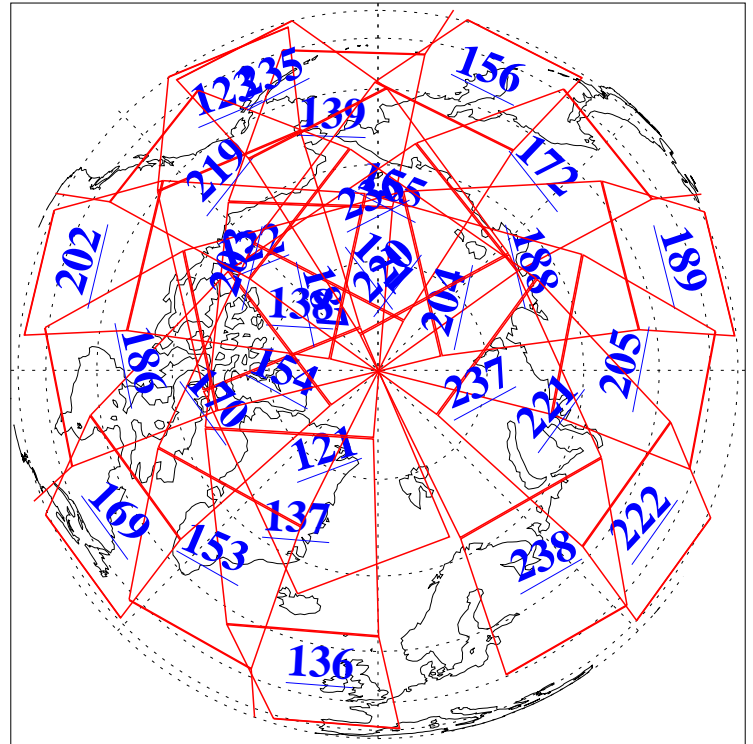

L1B Availability  
AMSU Granules: 240  
HSB Granules: 0  
AIRS Granules: 240

19 Jun 2011  
DoY 170  
Aqua Day 3333  
Ascending Granules

Descending Granules

Legend: AMSU Available, HSB Available, AIRS Available

L1B Availability  
 AMSU Granules: 240  
 HSB Granules: 0  
 AIRS Granules: 240

19 Jun 2011  
 DoY 170  
 Aqua Day 3333

Northern Hemisphere Granules

Southern Hemisphere Granules

Legend: AMSU Available, HSB Available, AIRS Available