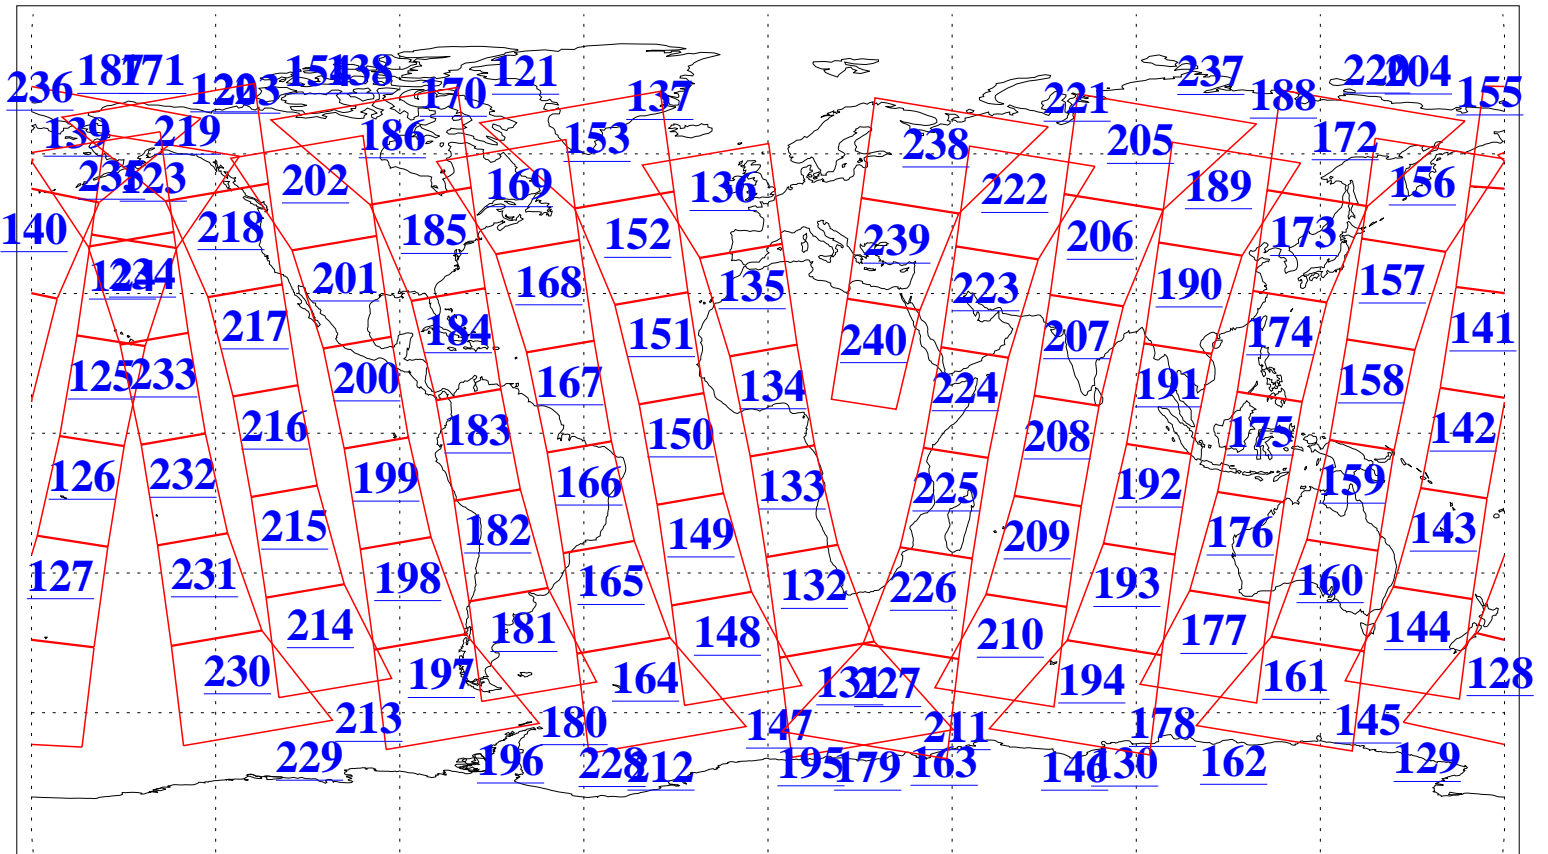

L1B Availability  
AMSU Granules: 240  
HSB Granules: 0  
AIRS Granules: 240

19 Jun 2011  
DoY 170  
Aqua Day 3333  
Granules: 1 to 120

Granules: 121 to 240

Legend: AMSU Available, HSB Available, AIRS Available

L1B Availability  
AMSU Granules: 240  
HSB Granules: 0  
AIRS Granules: 240

19 Jun 2011  
DoY 170  
Aqua Day 3333  
Ascending Granules

Descending Granules

Legend: AMSU Available, HSB Available, AIRS Available

L1B Availability  
 AMSU Granules: 240  
 HSB Granules: 0  
 AIRS Granules: 240

19 Jun 2011  
 DoY 170  
 Aqua Day 3333

Northern Hemisphere Granules

Southern Hemisphere Granules

Legend: AMSU Available, HSB Available, AIRS Available