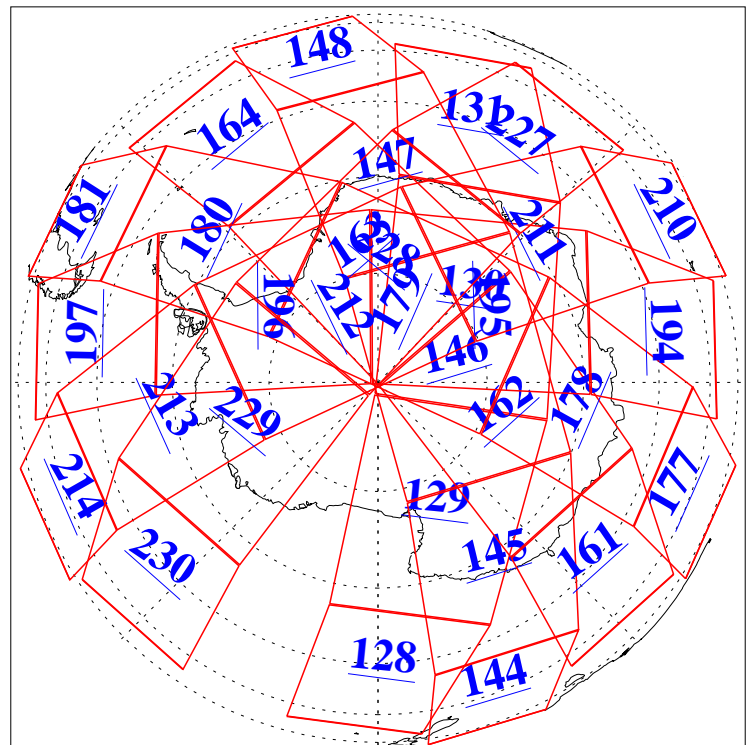

L1B Availability  
AMSU Granules: 240  
HSB Granules: 0  
AIRS Granules: 240

19 Jun 2011  
DoY 170  
Aqua Day 3333  
Ascending Granules

Descending Granules

Legend: AMSU Available, HSB Available, AIRS Available

L1B Availability  
 AMSU Granules: 240  
 HSB Granules: 0  
 AIRS Granules: 240

19 Jun 2011  
 DoY 170  
 Aqua Day 3333

Northern Hemisphere Granules

Southern Hemisphere Granules

Legend: AMSU Available, HSB Available, AIRS Available