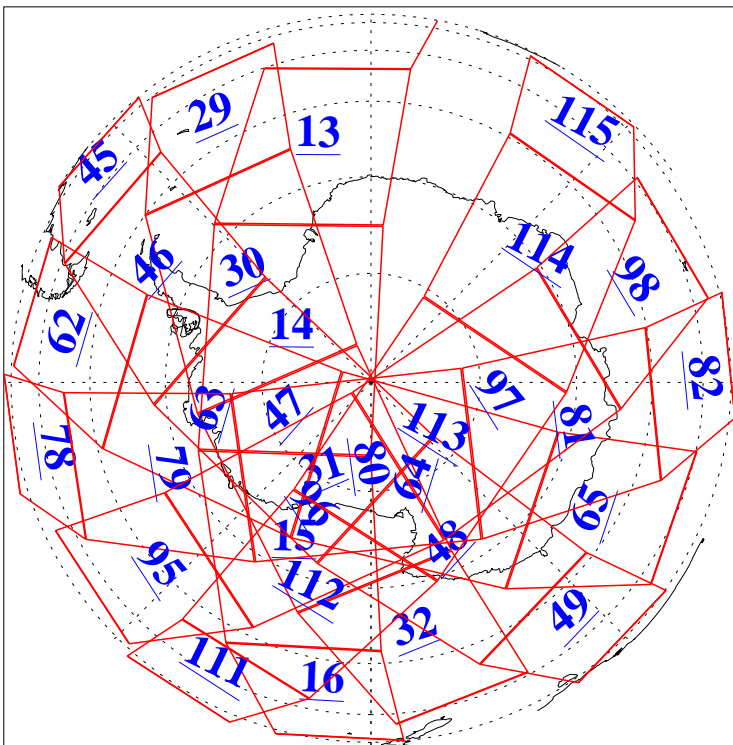

L1B Availability  
AMSU Granules: 240  
HSB Granules: 0  
AIRS Granules: 240

19 Jun 2011  
DoY 170  
Aqua Day 3333  
Granules: 1 to 120

Granules: 121 to 240

Legend: AMSU Available, HSB Available, AIRS Available

L1B Availability  
AMSU Granules: 240  
HSB Granules: 0  
AIRS Granules: 240

19 Jun 2011  
DoY 170  
Aqua Day 3333  
Ascending Granules

Descending Granules

Legend: AMSU Available, HSB Available, AIRS Available

L1B Availability  
 AMSU Granules: 240  
 HSB Granules: 0  
 AIRS Granules: 240

19 Jun 2011  
 DoY 170  
 Aqua Day 3333

Northern Hemisphere Granules

Southern Hemisphere Granules

Legend: AMSU Available, HSB Available, AIRS Available