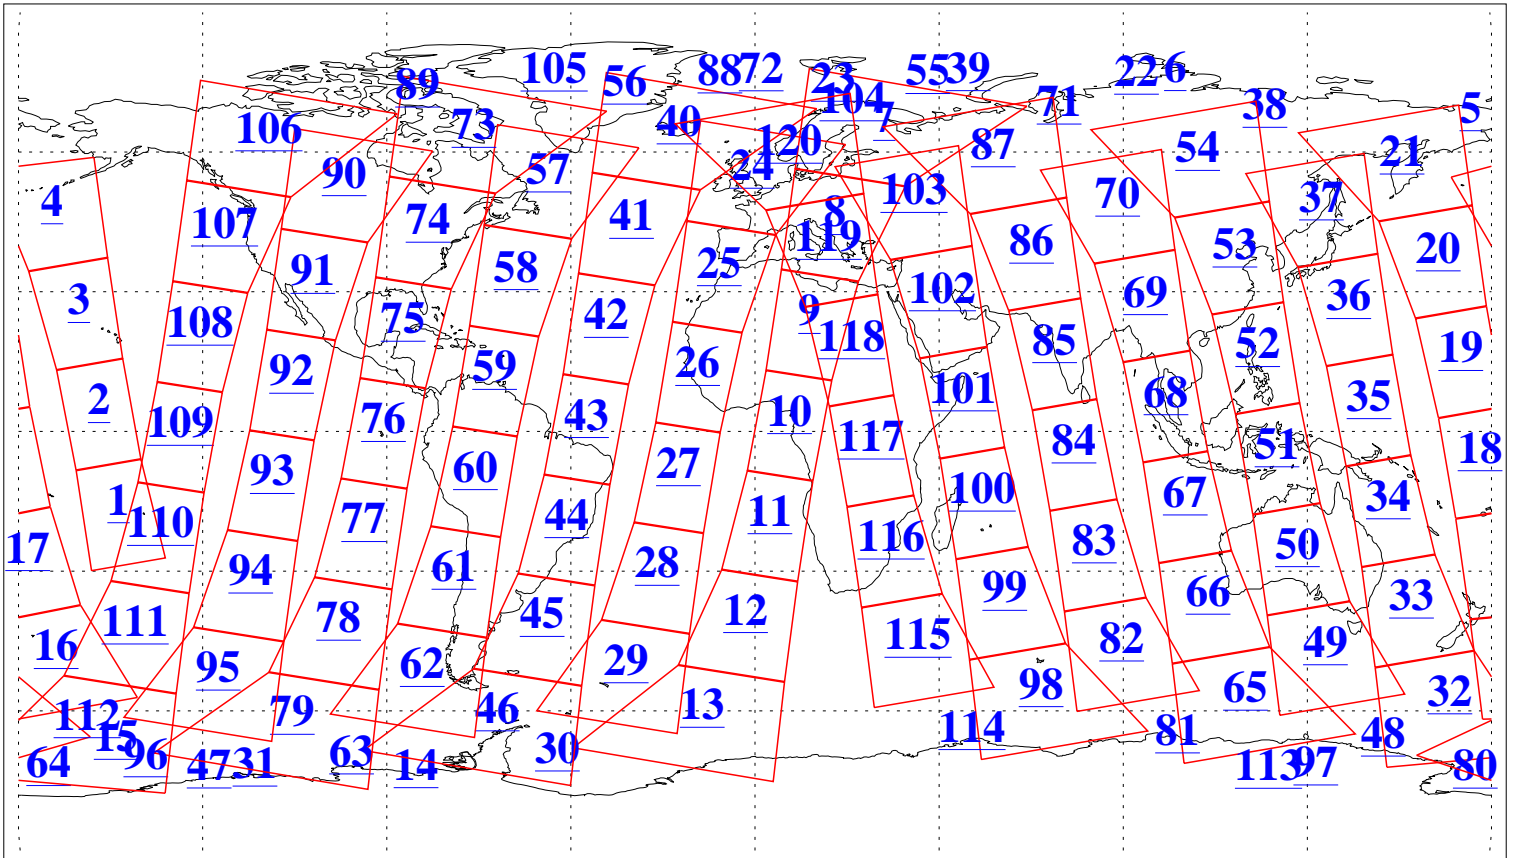

L1B Availability  
AMSU Granules: 240  
HSB Granules: 0  
AIRS Granules: 240

19 Jun 2011  
DoY 170  
Aqua Day 3333  
Granules: 1 to 120

Granules: 121 to 240

Legend: AMSU Available, HSB Available, AIRS Available

L1B Availability  
AMSU Granules: 240  
HSB Granules: 0  
AIRS Granules: 240

19 Jun 2011  
DoY 170  
Aqua Day 3333  
Ascending Granules

Descending Granules

Legend: AMSU Available, HSB Available, AIRS Available

L1B Availability  
 AMSU Granules: 240  
 HSB Granules: 0  
 AIRS Granules: 240

19 Jun 2011  
 DoY 170  
 Aqua Day 3333

Northern Hemisphere Granules

Southern Hemisphere Granules

Legend: AMSU Available, HSB Available, AIRS Available