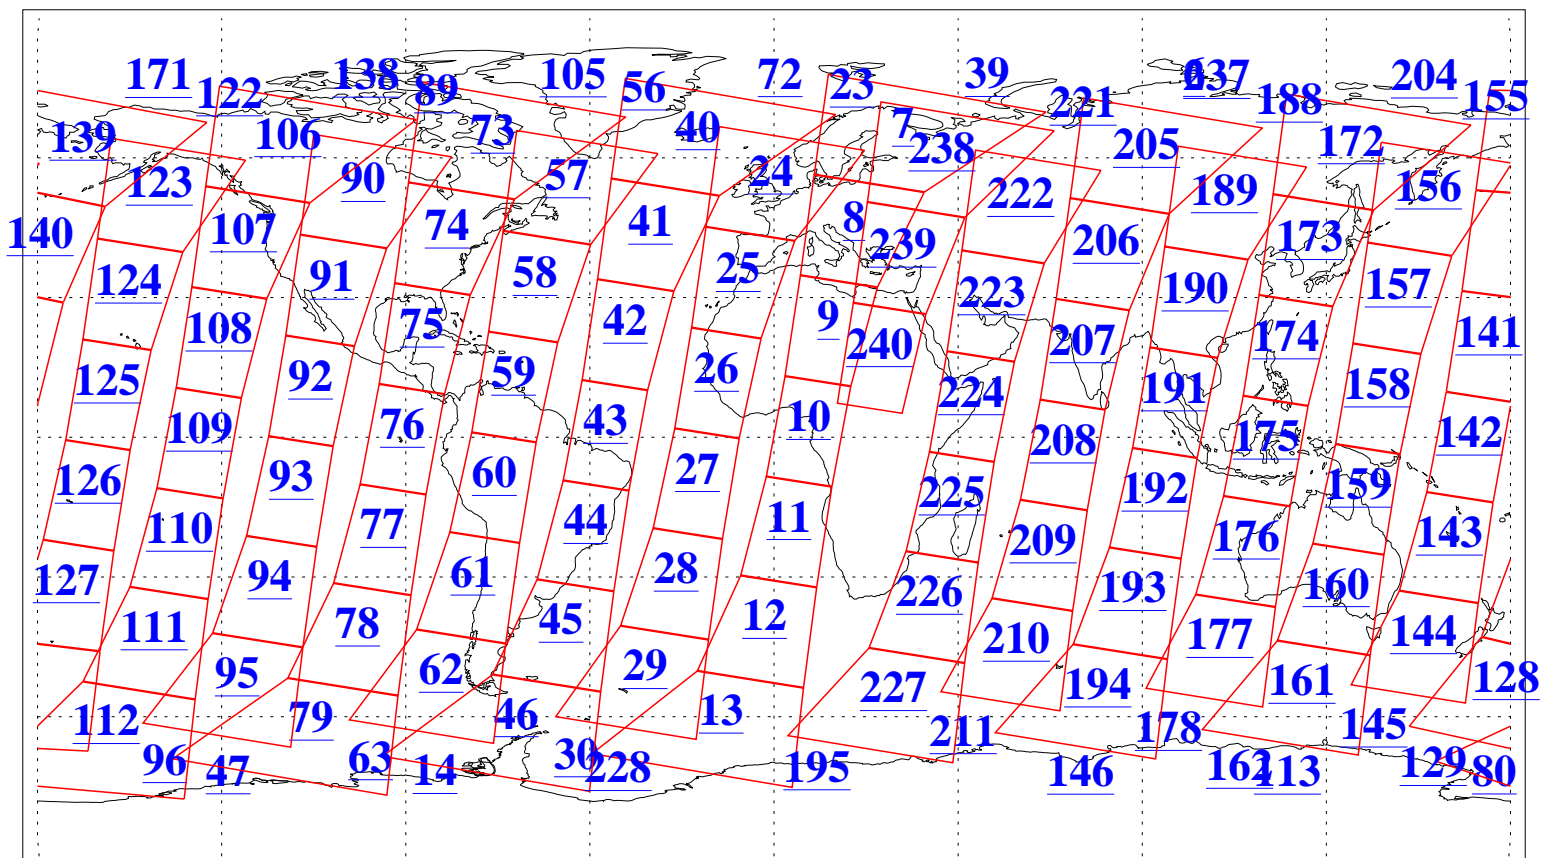

L1B Availability  
AMSU Granules: 240  
HSB Granules: 0  
AIRS Granules: 240

19 Jun 2011  
DoY 170  
Aqua Day 3333  
Granules: 1 to 120

Granules: 121 to 240

Legend: AMSU Available, HSB Available, AIRS Available

L1B Availability  
AMSU Granules: 240  
HSB Granules: 0  
AIRS Granules: 240

19 Jun 2011  
DoY 170  
Aqua Day 3333  
Ascending Granules

Descending Granules

Legend: AMSU Available, HSB Available, AIRS Available

L1B Availability  
 AMSU Granules: 240  
 HSB Granules: 0  
 AIRS Granules: 240

19 Jun 2011  
 DoY 170  
 Aqua Day 3333

Northern Hemisphere Granules

Southern Hemisphere Granules

Legend: AMSU Available, HSB Available, AIRS Available