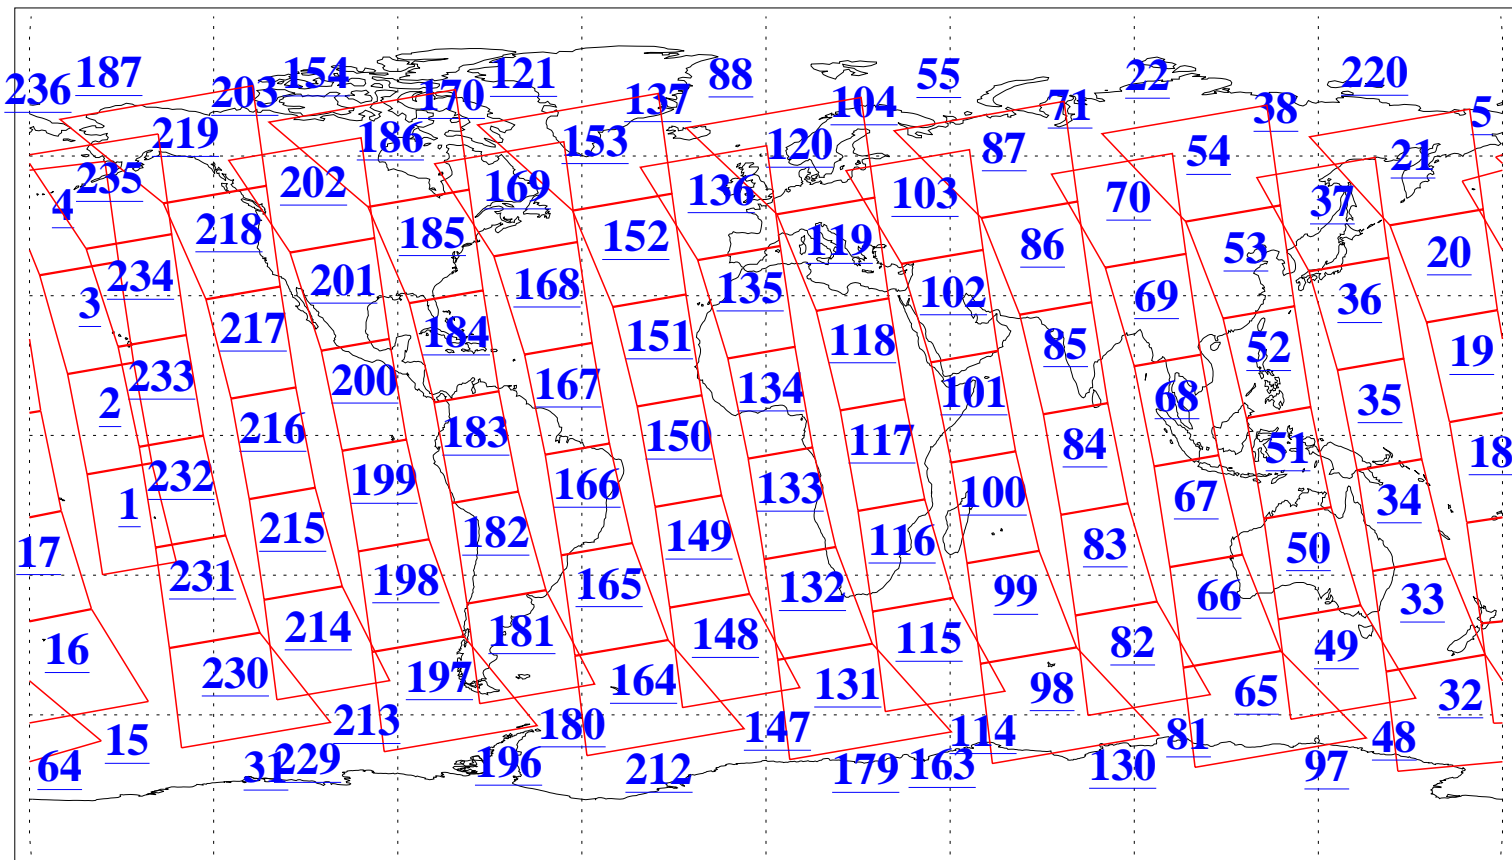

L1B Availability  
AMSU Granules: 240  
HSB Granules: 0  
AIRS Granules: 240

19 Jun 2011  
DoY 170  
Aqua Day 3333  
Granules: 1 to 120

Granules: 121 to 240

Legend: AMSU Available, HSB Available, AIRS Available

L1B Availability  
AMSU Granules: 240  
HSB Granules: 0  
AIRS Granules: 240

19 Jun 2011  
DoY 170  
Aqua Day 3333  
Ascending Granules

Descending Granules

Legend: AMSU Available, HSB Available, AIRS Available

L1B Availability  
 AMSU Granules: 240  
 HSB Granules: 0  
 AIRS Granules: 240

19 Jun 2011  
 DoY 170  
 Aqua Day 3333

Northern Hemisphere Granules

Southern Hemisphere Granules

Legend: AMSU Available, HSB Available, AIRS Available