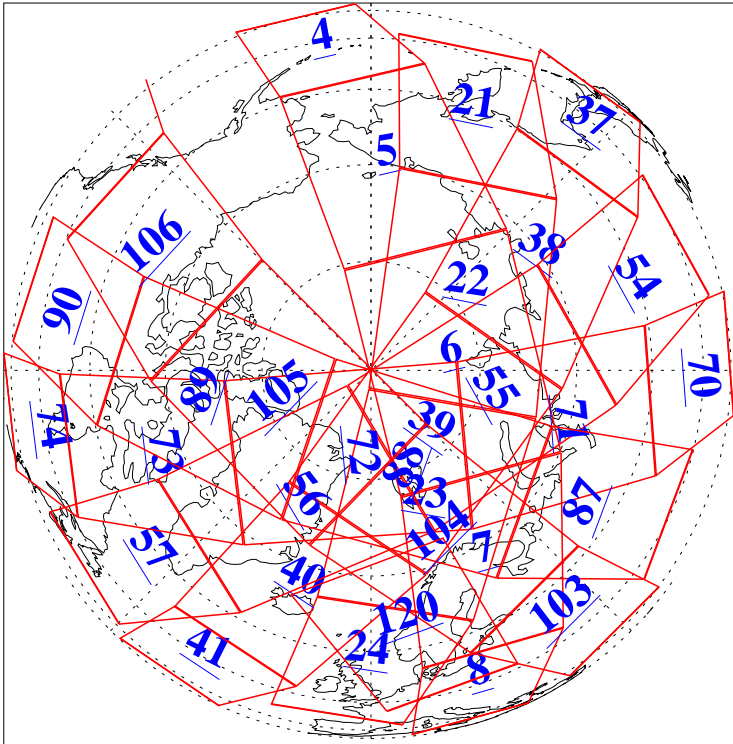

L1B Availability  
AMSU Granules: 240  
HSB Granules: 0  
AIRS Granules: 240

19 Jun 2011  
DoY 170  
Aqua Day 3333  
Granules: 1 to 120

Granules: 121 to 240

Legend: AMSU Available, HSB Available, AIRS Available

L1B Availability  
AMSU Granules: 240  
HSB Granules: 0  
AIRS Granules: 240

19 Jun 2011  
DoY 170  
Aqua Day 3333  
Ascending Granules

Descending Granules

Legend: AMSU Available, HSB Available, AIRS Available

L1B Availability  
 AMSU Granules: 240  
 HSB Granules: 0  
 AIRS Granules: 240

19 Jun 2011  
 DoY 170  
 Aqua Day 3333

Northern Hemisphere Granules

Southern Hemisphere Granules

Legend: AMSU Available, HSB Available, AIRS Available