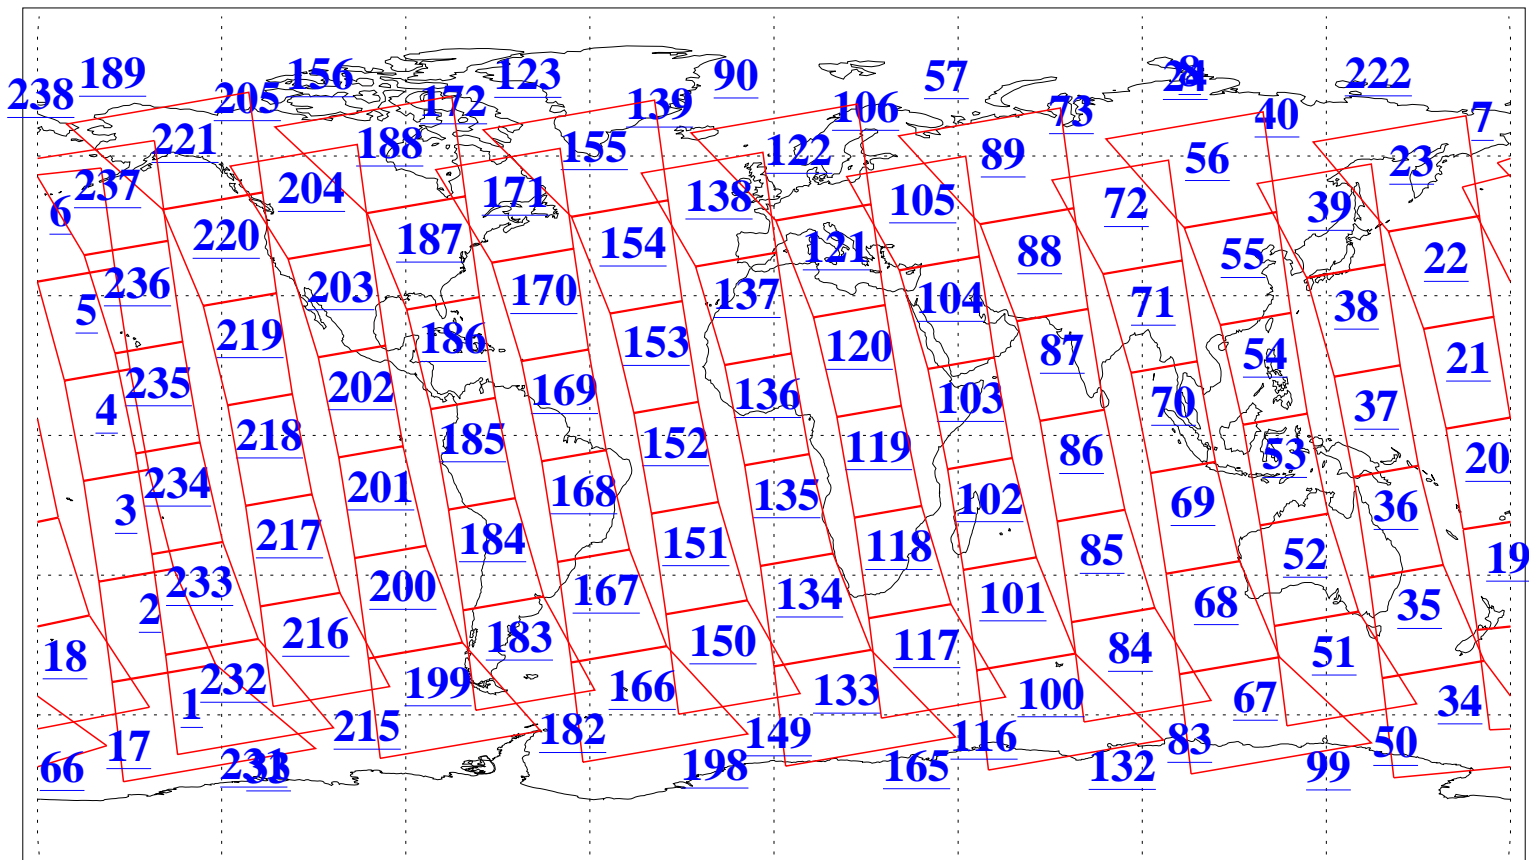

L1B Availability
AMSU Granules: 240
HSB Granules: 0
AIRS Granules: 240

17 Jun 2011
DoY 168
Aqua Day 3331
Granules: 1 to 120

Granules: 121 to 240

Legend: AMSU Available, HSB Available, AIRS Available

L1B Availability
 AMSU Granules: 240
 HSB Granules: 0
 AIRS Granules: 240

17 Jun 2011
 DoY 168
 Aqua Day 3331
 Ascending Granules

Descending Granules

Legend: AMSU Available, HSB Available, AIRS Available

L1B Availability
 AMSU Granules: 240
 HSB Granules: 0
 AIRS Granules: 240

17 Jun 2011
 DoY 168
 Aqua Day 3331

Northern Hemisphere Granules

Southern Hemisphere Granules

Legend: AMSU Available, HSB Available, AIRS Available