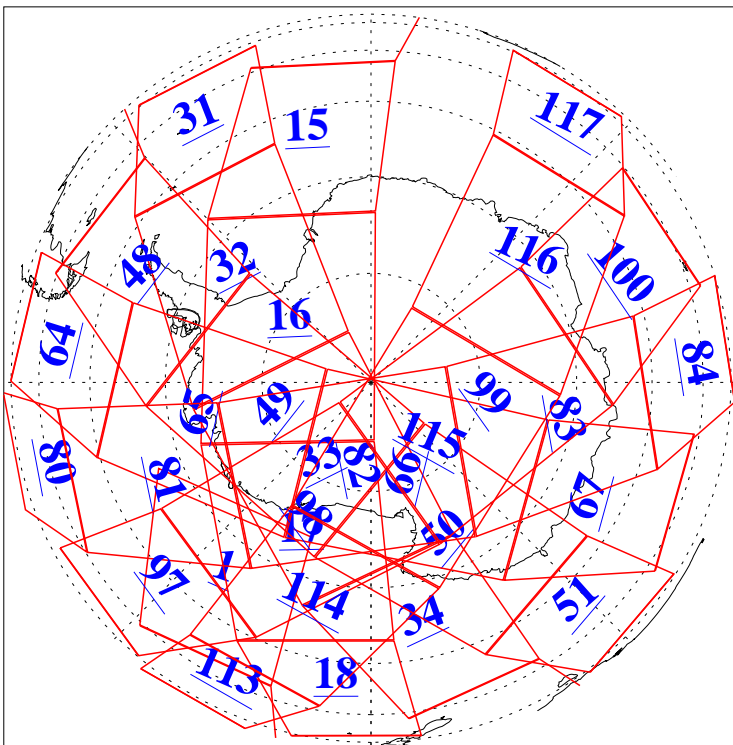

L1B Availability
AMSU Granules: 240
HSB Granules: 0
AIRS Granules: 240

17 Jun 2011
DoY 168
Aqua Day 3331
Granules: 1 to 120

Granules: 121 to 240

Legend: AMSU Available, HSB Available, AIRS Available

L1B Availability
 AMSU Granules: 240
 HSB Granules: 0
 AIRS Granules: 240

17 Jun 2011
 DoY 168
 Aqua Day 3331
 Ascending Granules

Descending Granules

Legend: AMSU Available, HSB Available, AIRS Available

L1B Availability
 AMSU Granules: 240
 HSB Granules: 0
 AIRS Granules: 240

17 Jun 2011
 DoY 168
 Aqua Day 3331

Northern Hemisphere Granules

Southern Hemisphere Granules

Legend: AMSU Available, HSB Available, AIRS Available