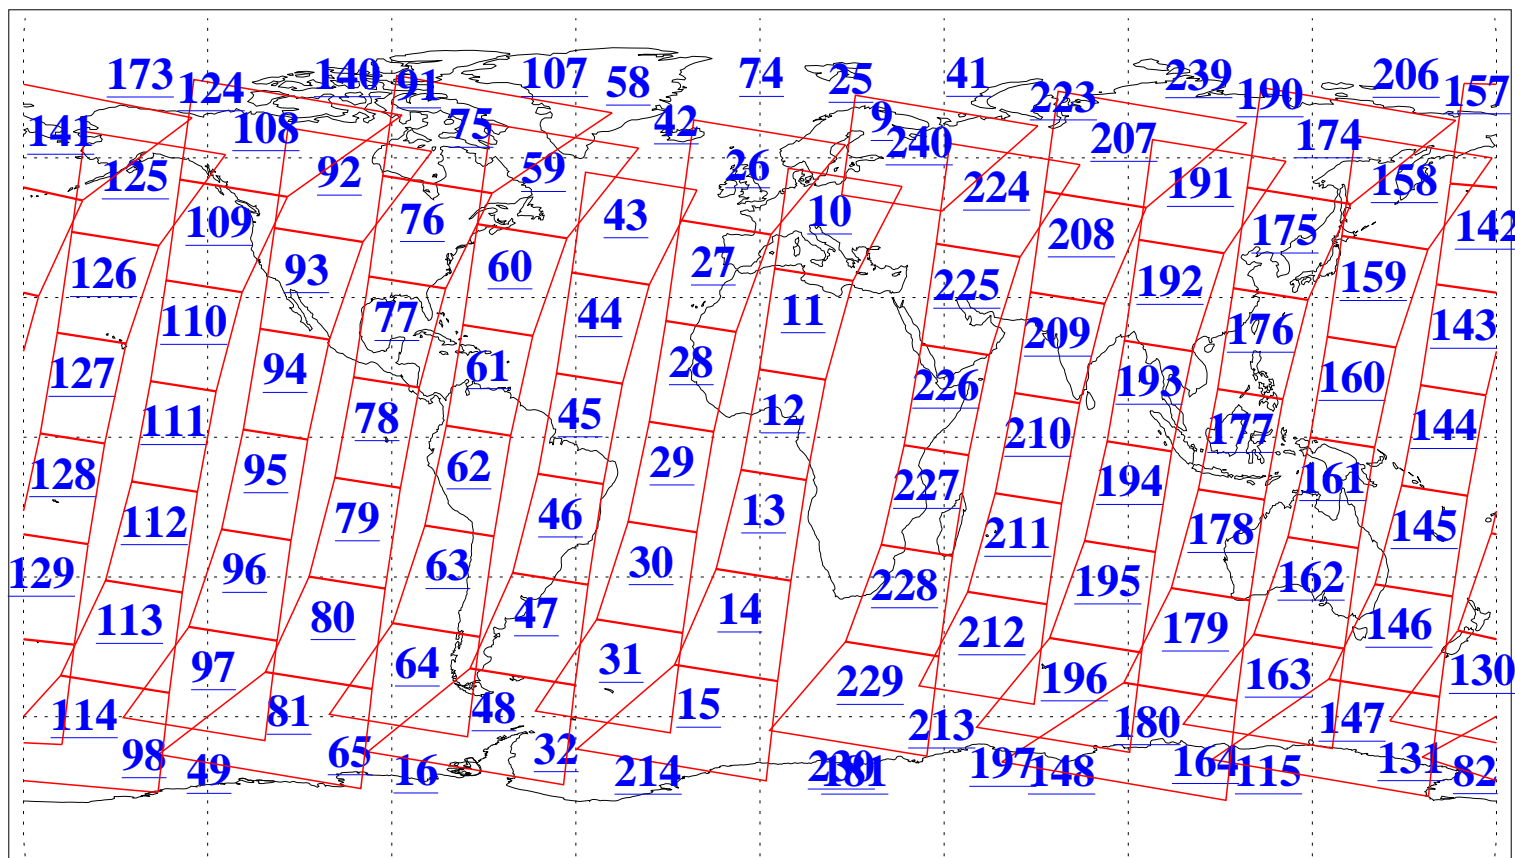

L1B Availability
AMSU Granules: 240
HSB Granules: 0
AIRS Granules: 240

17 Jun 2011
DoY 168
Aqua Day 3331
Granules: 1 to 120

Granules: 121 to 240

Legend: AMSU Available, HSB Available, AIRS Available

L1B Availability
 AMSU Granules: 240
 HSB Granules: 0
 AIRS Granules: 240

17 Jun 2011
 DoY 168
 Aqua Day 3331
 Ascending Granules

Descending Granules

Legend: AMSU Available, HSB Available, AIRS Available

L1B Availability
 AMSU Granules: 240
 HSB Granules: 0
 AIRS Granules: 240