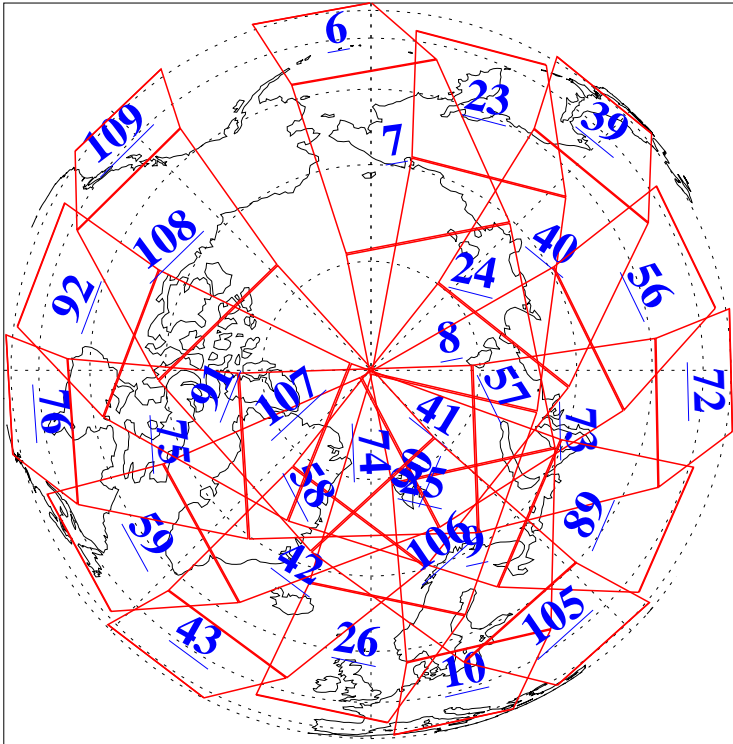

L1B Availability
AMSU Granules: 240
HSB Granules: 0
AIRS Granules: 240

17 Jun 2011
DoY 168
Aqua Day 3331
Granules: 1 to 120

Granules: 121 to 240

Legend: AMSU Available, HSB Available, AIRS Available

L1B Availability
 AMSU Granules: 240
 HSB Granules: 0
 AIRS Granules: 240

17 Jun 2011
 DoY 168
 Aqua Day 3331
 Ascending Granules

Descending Granules

Legend: AMSU Available, HSB Available, AIRS Available

L1B Availability
 AMSU Granules: 240
 HSB Granules: 0
 AIRS Granules: 240

17 Jun 2011
 DoY 168
 Aqua Day 3331

Northern Hemisphere Granules

Southern Hemisphere Granules

Legend: AMSU Available, HSB Available, AIRS Available