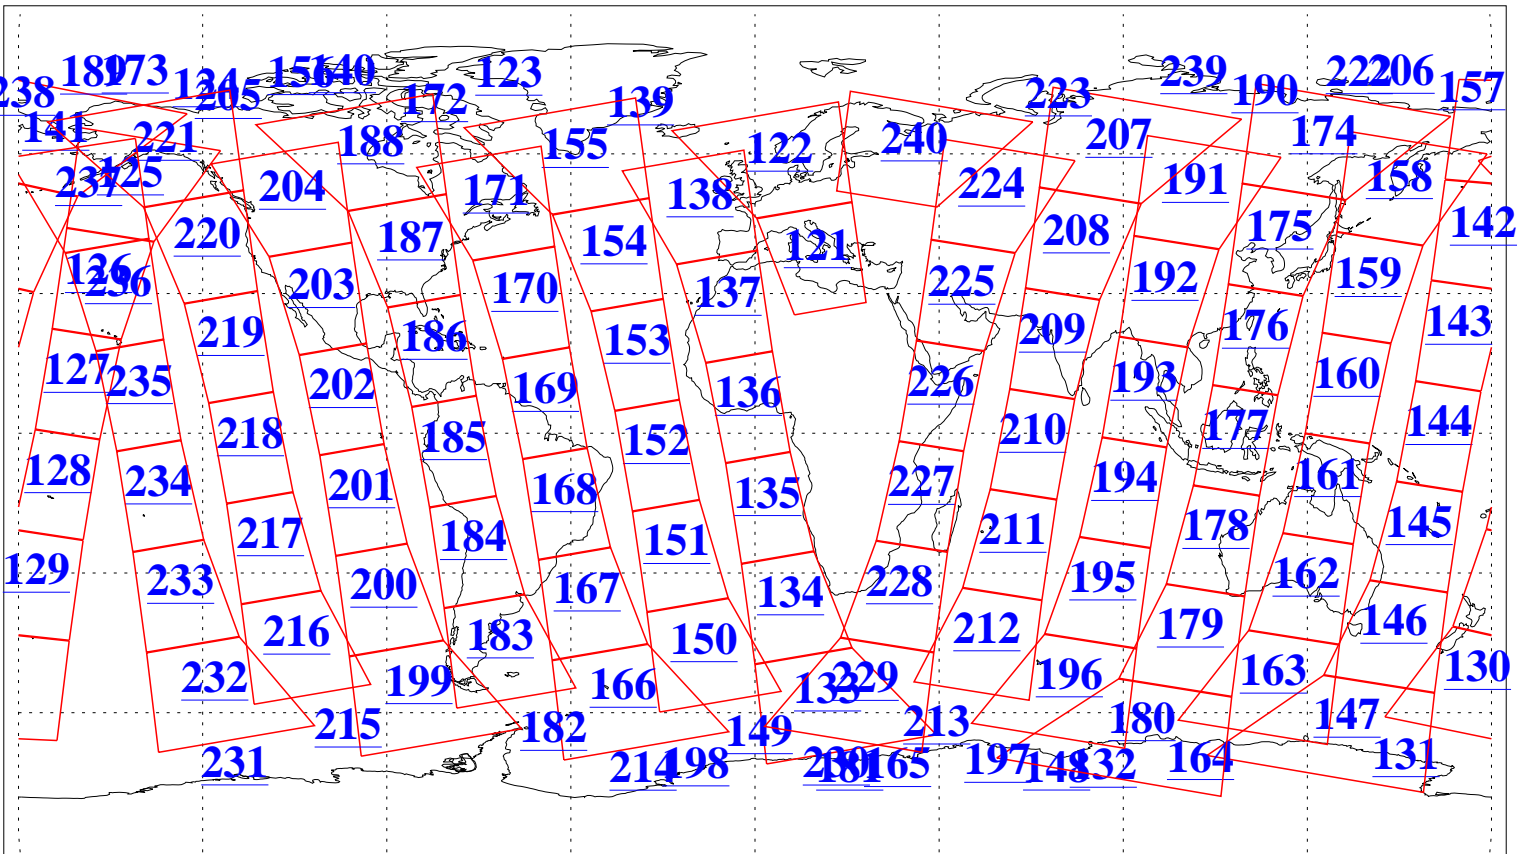

L1B Availability
AMSU Granules: 240
HSB Granules: 0
AIRS Granules: 240

17 Jun 2011
DoY 168
Aqua Day 3331
Granules: 1 to 120

Granules: 121 to 240

Legend: AMSU Available, HSB Available, AIRS Available

L1B Availability
 AMSU Granules: 240
 HSB Granules: 0
 AIRS Granules: 240

17 Jun 2011
 DoY 168
 Aqua Day 3331
 Ascending Granules

Descending Granules

Legend: AMSU Available, HSB Available, AIRS Available

L1B Availability
 AMSU Granules: 240
 HSB Granules: 0
 AIRS Granules: 240