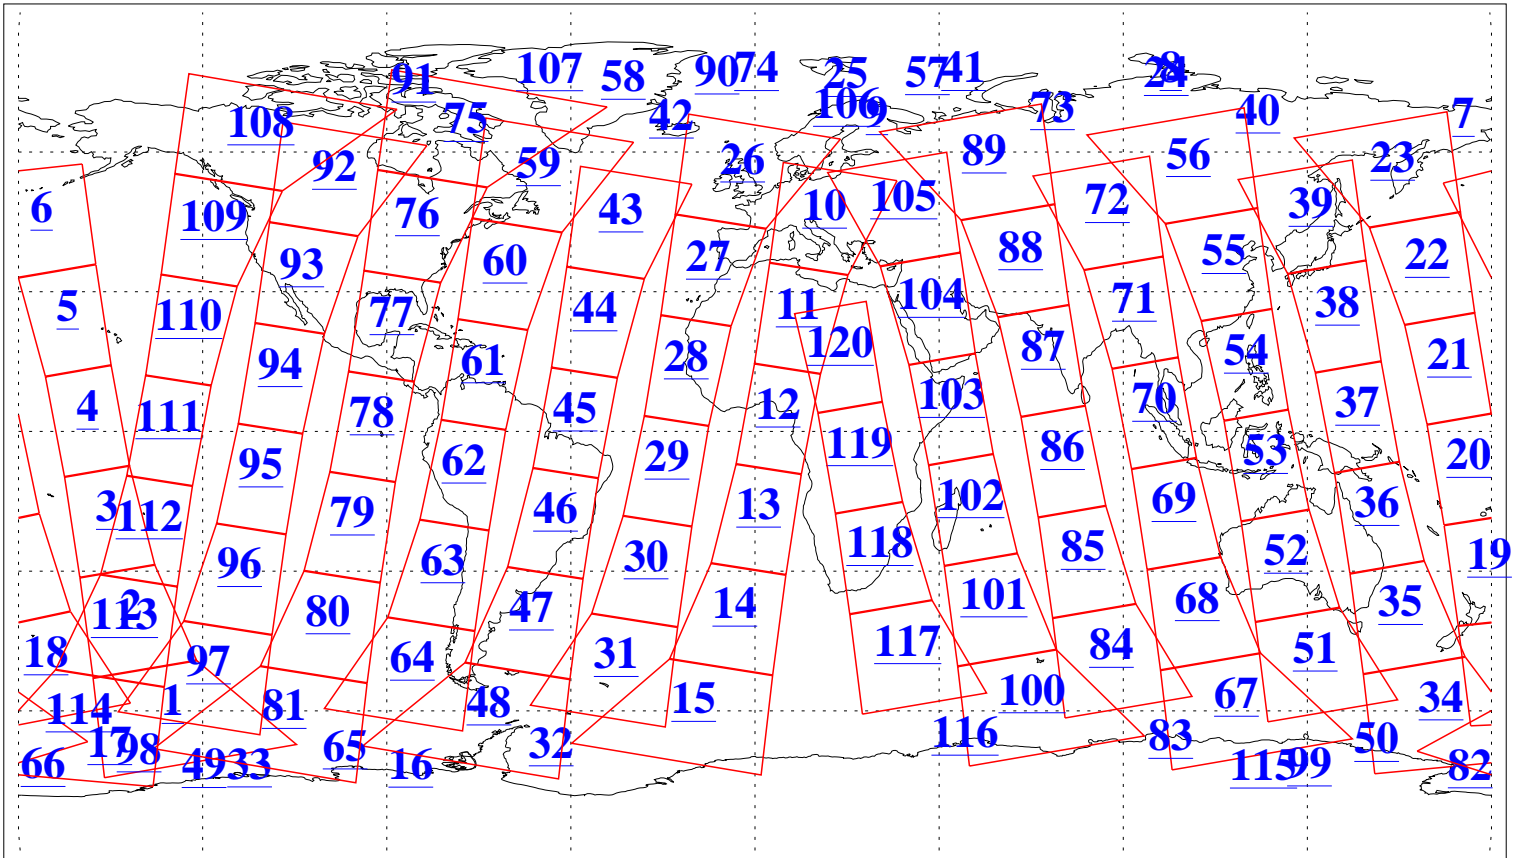

L1B Availability
AMSU Granules: 240
HSB Granules: 0
AIRS Granules: 240

17 Jun 2011
DoY 168
Aqua Day 3331
Granules: 1 to 120

Granules: 121 to 240

Legend: AMSU Available, HSB Available, AIRS Available

L1B Availability
 AMSU Granules: 240
 HSB Granules: 0
 AIRS Granules: 240

17 Jun 2011
 DoY 168
 Aqua Day 3331
 Ascending Granules

Descending Granules

Legend: AMSU Available, HSB Available, AIRS Available

L1B Availability
 AMSU Granules: 240
 HSB Granules: 0
 AIRS Granules: 240

17 Jun 2011
 DoY 168
 Aqua Day 3331

Northern Hemisphere Granules

Southern Hemisphere Granules

Legend: AMSU Available, HSB Available, AIRS Available