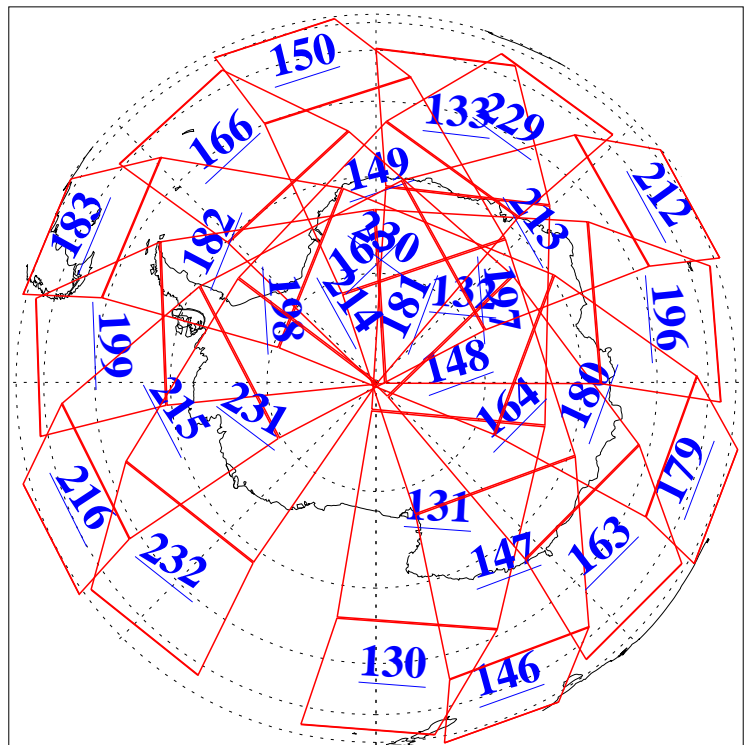

Legend: AMSU Available, HSB Available, AIRS Available