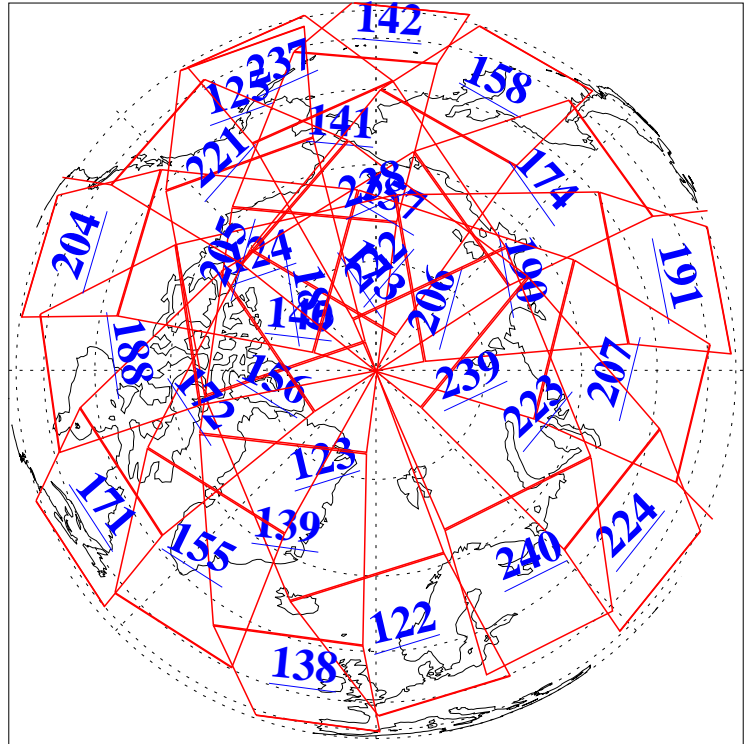

L1B Availability
AMSU Granules: 240
HSB Granules: 0
AIRS Granules: 240

17 Jun 2011
DoY 168
Aqua Day 3331

Northern Hemisphere Granules

Southern Hemisphere Granules