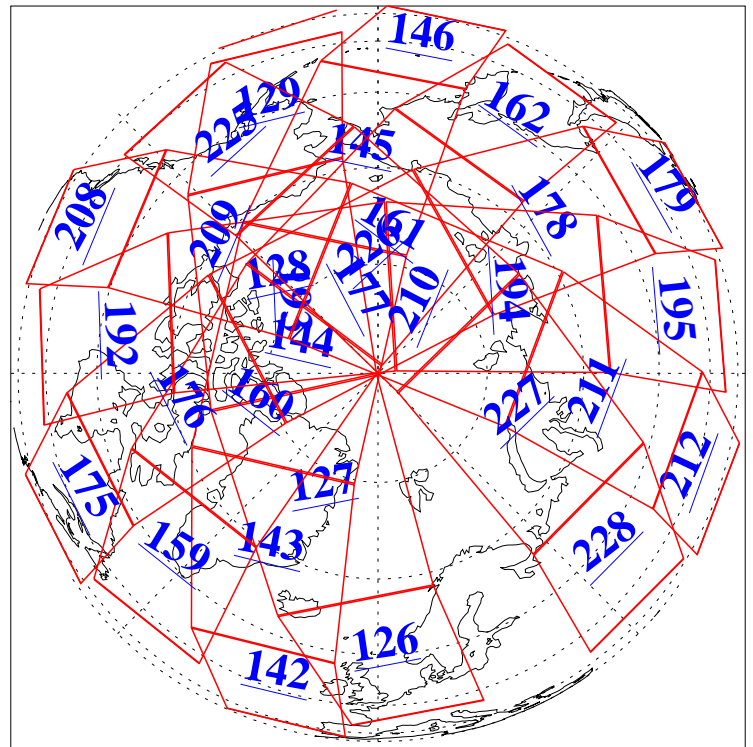

L1B Availability
AMSU Granules: 240
HSB Granules: 0
AIRS Granules: 240

13 Jun 2011
DoY 164
Aqua Day 3327
Granules: 1 to 120

Granules: 121 to 240

Legend: AMSU Available, HSB Available, AIRS Available

L1B Availability
AMSU Granules: 240
HSB Granules: 0
AIRS Granules: 240

13 Jun 2011
DoY 164
Aqua Day 3327
Ascending Granules

Descending Granules

Legend: AMSU Available, HSB Available, AIRS Available

L1B Availability
 AMSU Granules: 240
 HSB Granules: 0
 AIRS Granules: 240

13 Jun 2011
 DoY 164
 Aqua Day 3327

Northern Hemisphere Granules

Southern Hemisphere Granules

Legend: AMSU Available, HSB Available, AIRS Available