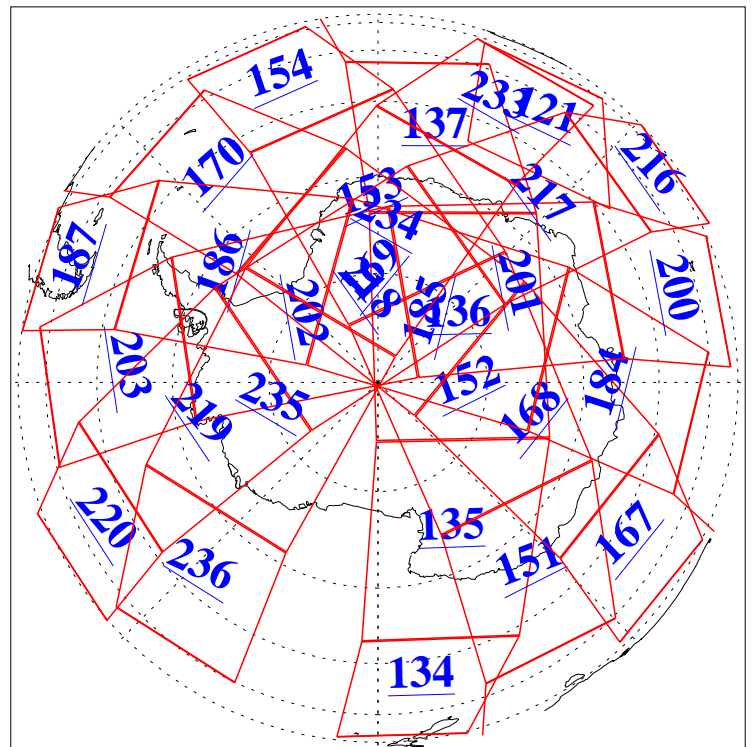

L1B Availability
AMSU Granules: 240
HSB Granules: 0
AIRS Granules: 240

13 Jun 2011
DoY 164
Aqua Day 3327
Granules: 1 to 120

Granules: 121 to 240

Legend: AMSU Available, HSB Available, AIRS Available

L1B Availability
AMSU Granules: 240
HSB Granules: 0
AIRS Granules: 240

13 Jun 2011
DoY 164
Aqua Day 3327
Ascending Granules

Descending Granules

Legend: AMSU Available, HSB Available, AIRS Available

L1B Availability
 AMSU Granules: 240
 HSB Granules: 0
 AIRS Granules: 240

13 Jun 2011
 DoY 164
 Aqua Day 3327

Northern Hemisphere Granules

Southern Hemisphere Granules

Legend: AMSU Available, HSB Available, AIRS Available