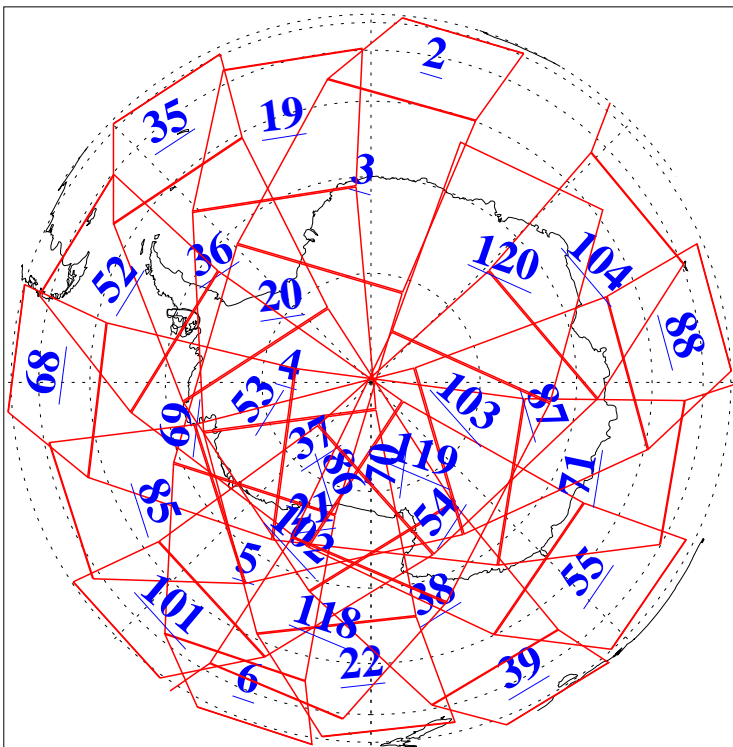

L1B Availability
AMSU Granules: 240
HSB Granules: 0
AIRS Granules: 240

13 Jun 2011
DoY 164
Aqua Day 3327
Granules: 1 to 120

Granules: 121 to 240

Legend: AMSU Available, HSB Available, AIRS Available

L1B Availability
AMSU Granules: 240
HSB Granules: 0
AIRS Granules: 240

13 Jun 2011
DoY 164
Aqua Day 3327
Ascending Granules

Descending Granules

Legend: AMSU Available, HSB Available, AIRS Available

L1B Availability
 AMSU Granules: 240
 HSB Granules: 0
 AIRS Granules: 240

13 Jun 2011
 DoY 164
 Aqua Day 3327

Northern Hemisphere Granules

Southern Hemisphere Granules

Legend: AMSU Available, HSB Available, AIRS Available