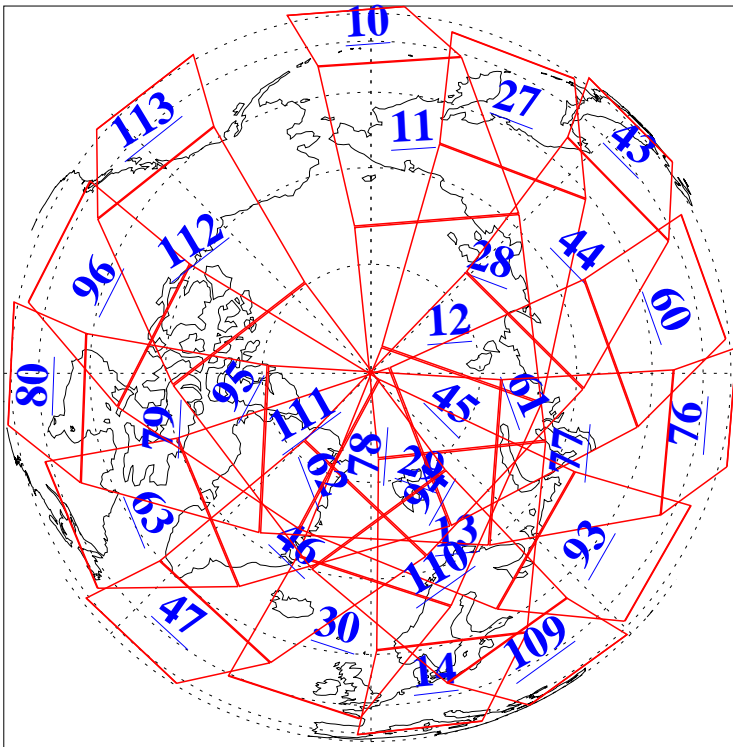

L1B Availability
AMSU Granules: 240
HSB Granules: 0
AIRS Granules: 240

13 Jun 2011
DoY 164
Aqua Day 3327
Granules: 1 to 120

Granules: 121 to 240

Legend: AMSU Available, HSB Available, AIRS Available

L1B Availability
AMSU Granules: 240
HSB Granules: 0
AIRS Granules: 240

13 Jun 2011
DoY 164
Aqua Day 3327
Ascending Granules

Descending Granules

Legend: AMSU Available, HSB Available, AIRS Available

L1B Availability
 AMSU Granules: 240
 HSB Granules: 0
 AIRS Granules: 240

13 Jun 2011
 DoY 164
 Aqua Day 3327

Northern Hemisphere Granules

Southern Hemisphere Granules

Legend: AMSU Available, HSB Available, AIRS Available