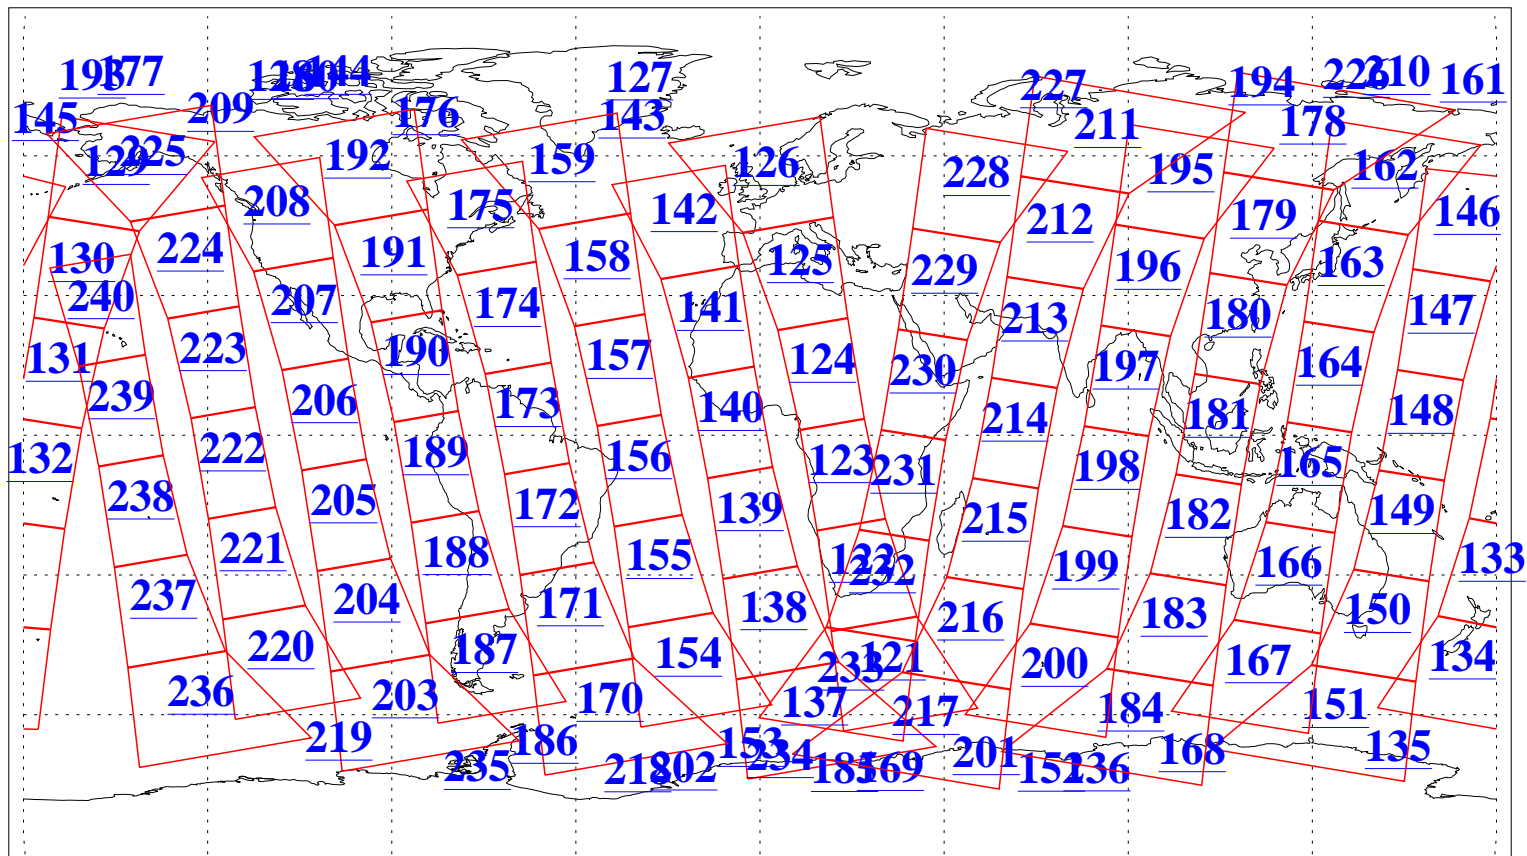

L1B Availability
AMSU Granules: 240
HSB Granules: 0
AIRS Granules: 240

13 Jun 2011
DoY 164
Aqua Day 3327
Granules: 1 to 120

Granules: 121 to 240

Legend: AMSU Available, HSB Available, AIRS Available

L1B Availability
AMSU Granules: 240
HSB Granules: 0
AIRS Granules: 240

13 Jun 2011
DoY 164
Aqua Day 3327
Ascending Granules

Descending Granules

Legend: AMSU Available, HSB Available, AIRS Available

L1B Availability
 AMSU Granules: 240
 HSB Granules: 0
 AIRS Granules: 240

13 Jun 2011
 DoY 164
 Aqua Day 3327

Northern Hemisphere Granules

Southern Hemisphere Granules

Legend: AMSU Available, HSB Available, AIRS Available