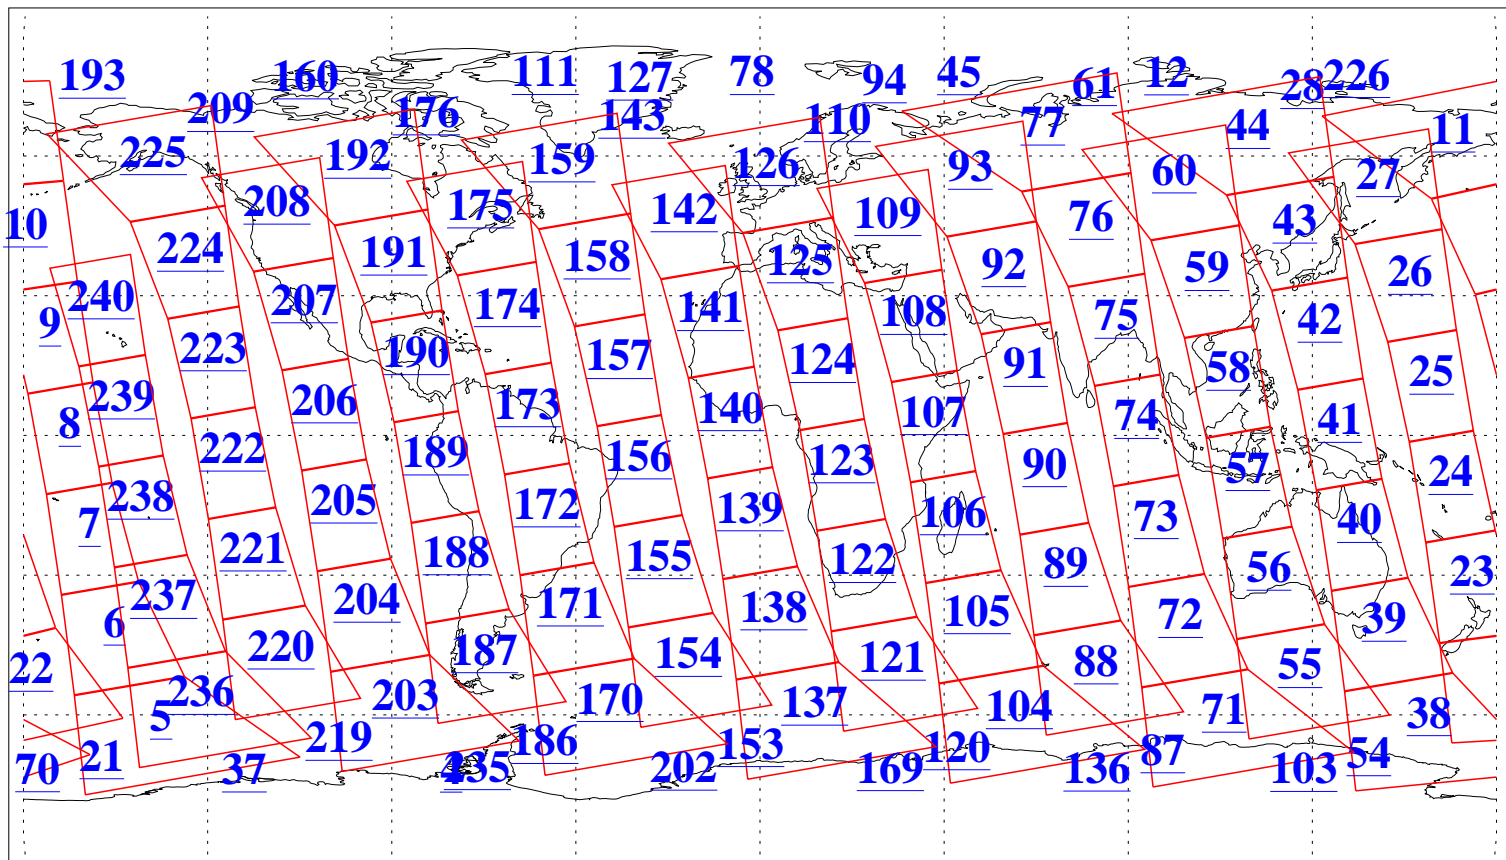

L1B Availability
AMSU Granules: 240
HSB Granules: 0
AIRS Granules: 240

13 Jun 2011
DoY 164
Aqua Day 3327
Granules: 1 to 120

Granules: 121 to 240

Legend: AMSU Available, HSB Available, AIRS Available

L1B Availability
AMSU Granules: 240
HSB Granules: 0
AIRS Granules: 240

13 Jun 2011
DoY 164
Aqua Day 3327
Ascending Granules

Descending Granules

Legend: AMSU Available, HSB Available, AIRS Available

L1B Availability
 AMSU Granules: 240
 HSB Granules: 0
 AIRS Granules: 240

13 Jun 2011
 DoY 164
 Aqua Day 3327

Northern Hemisphere Granules

Southern Hemisphere Granules

Legend: AMSU Available, HSB Available, AIRS Available