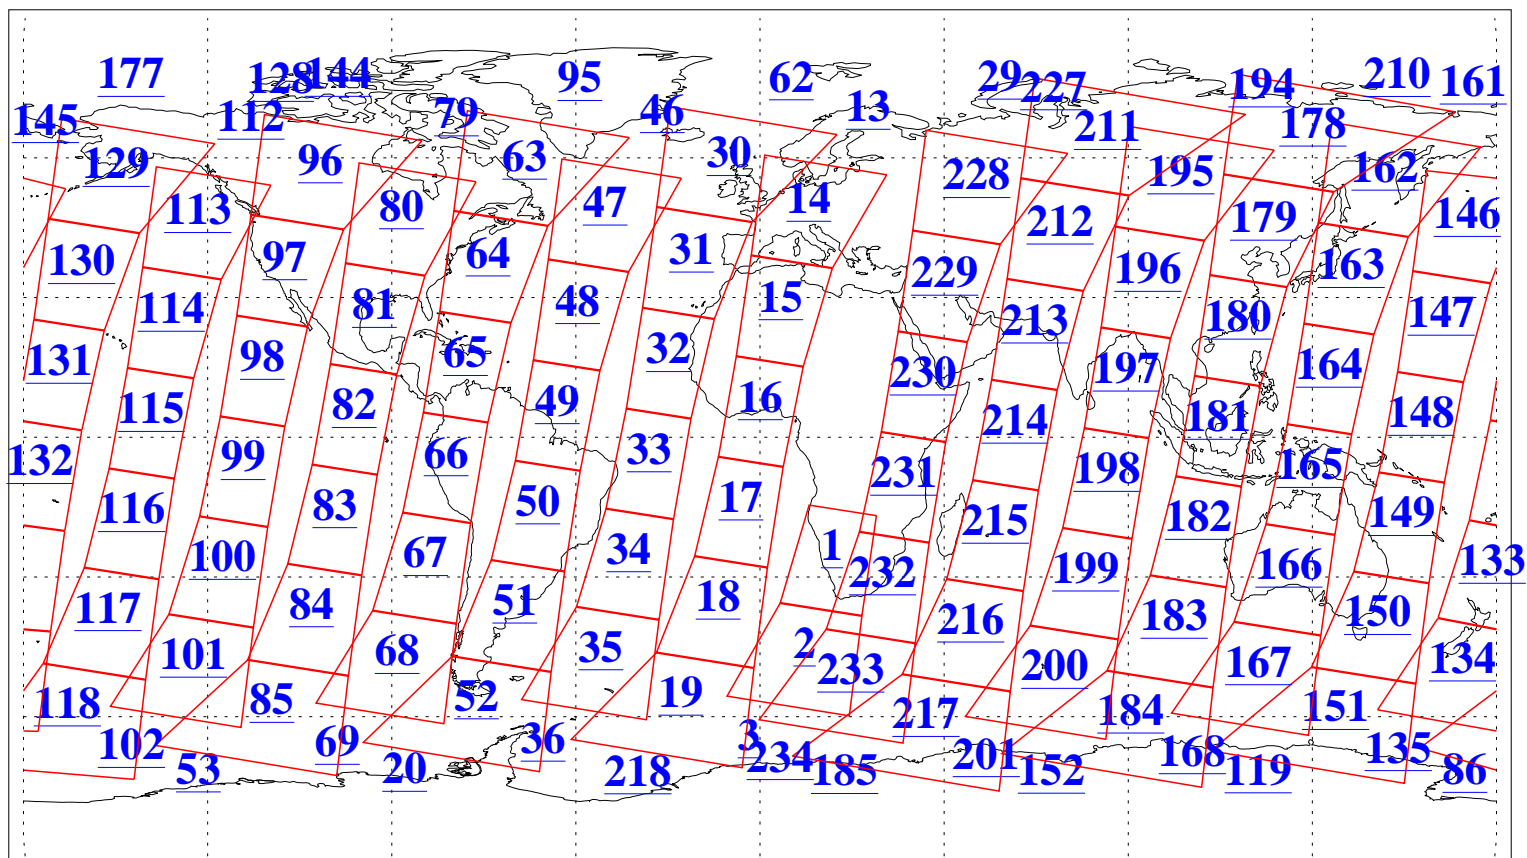

Legend: AMSU Available, HSB Available, AIRS Available