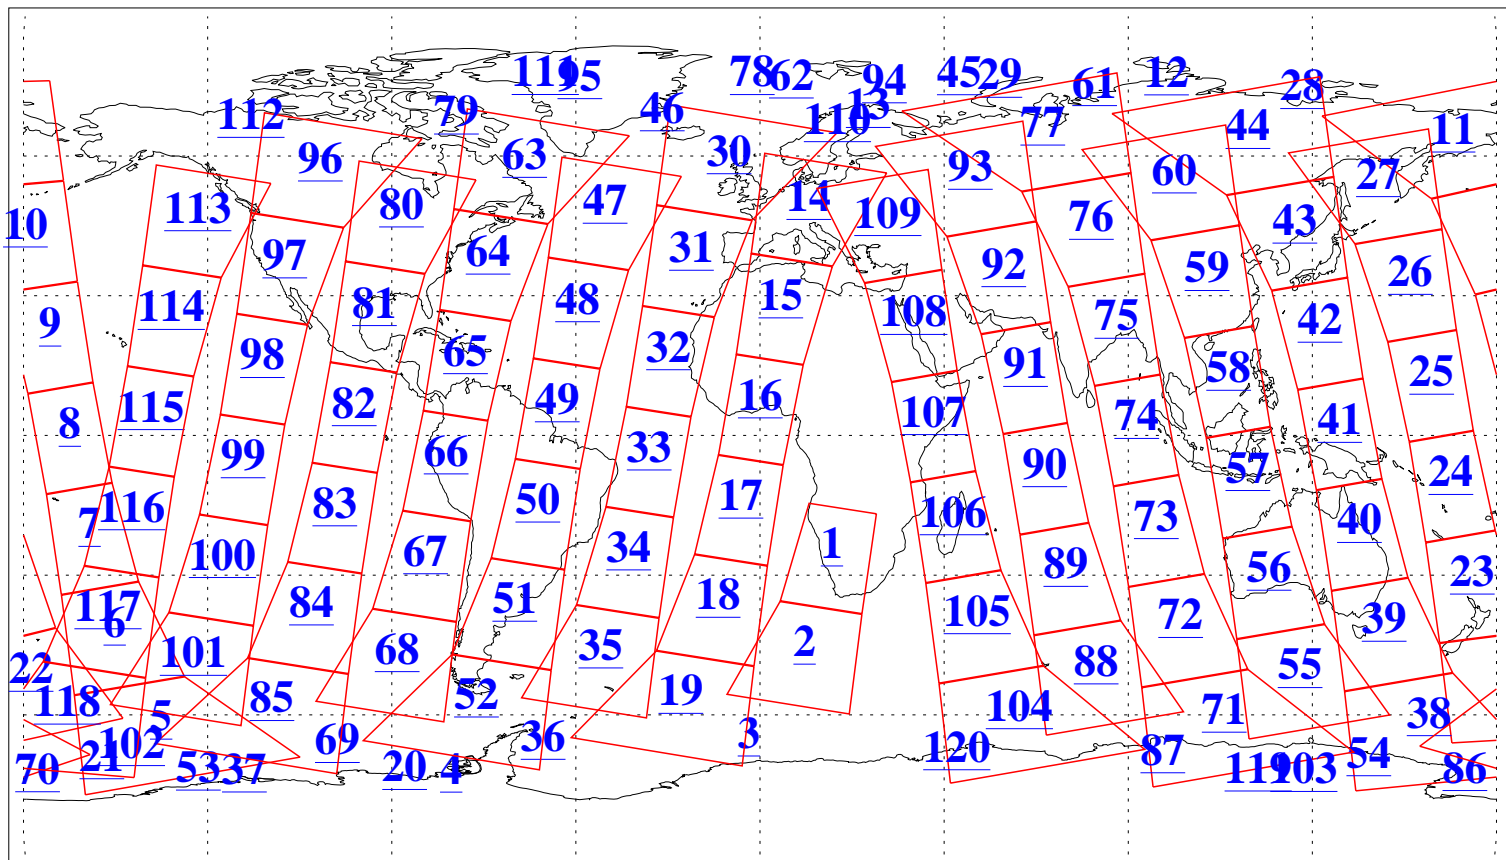

L1B Availability
AMSU Granules: 240
HSB Granules: 0
AIRS Granules: 240

13 Jun 2011
DoY 164
Aqua Day 3327
Granules: 1 to 120

Granules: 121 to 240

Legend: AMSU Available, HSB Available, AIRS Available

L1B Availability
AMSU Granules: 240
HSB Granules: 0
AIRS Granules: 240

13 Jun 2011
DoY 164
Aqua Day 3327
Ascending Granules

Descending Granules

Legend: AMSU Available, HSB Available, AIRS Available

L1B Availability
 AMSU Granules: 240
 HSB Granules: 0
 AIRS Granules: 240

13 Jun 2011
 DoY 164
 Aqua Day 3327

Northern Hemisphere Granules

Southern Hemisphere Granules

Legend: AMSU Available, HSB Available, AIRS Available