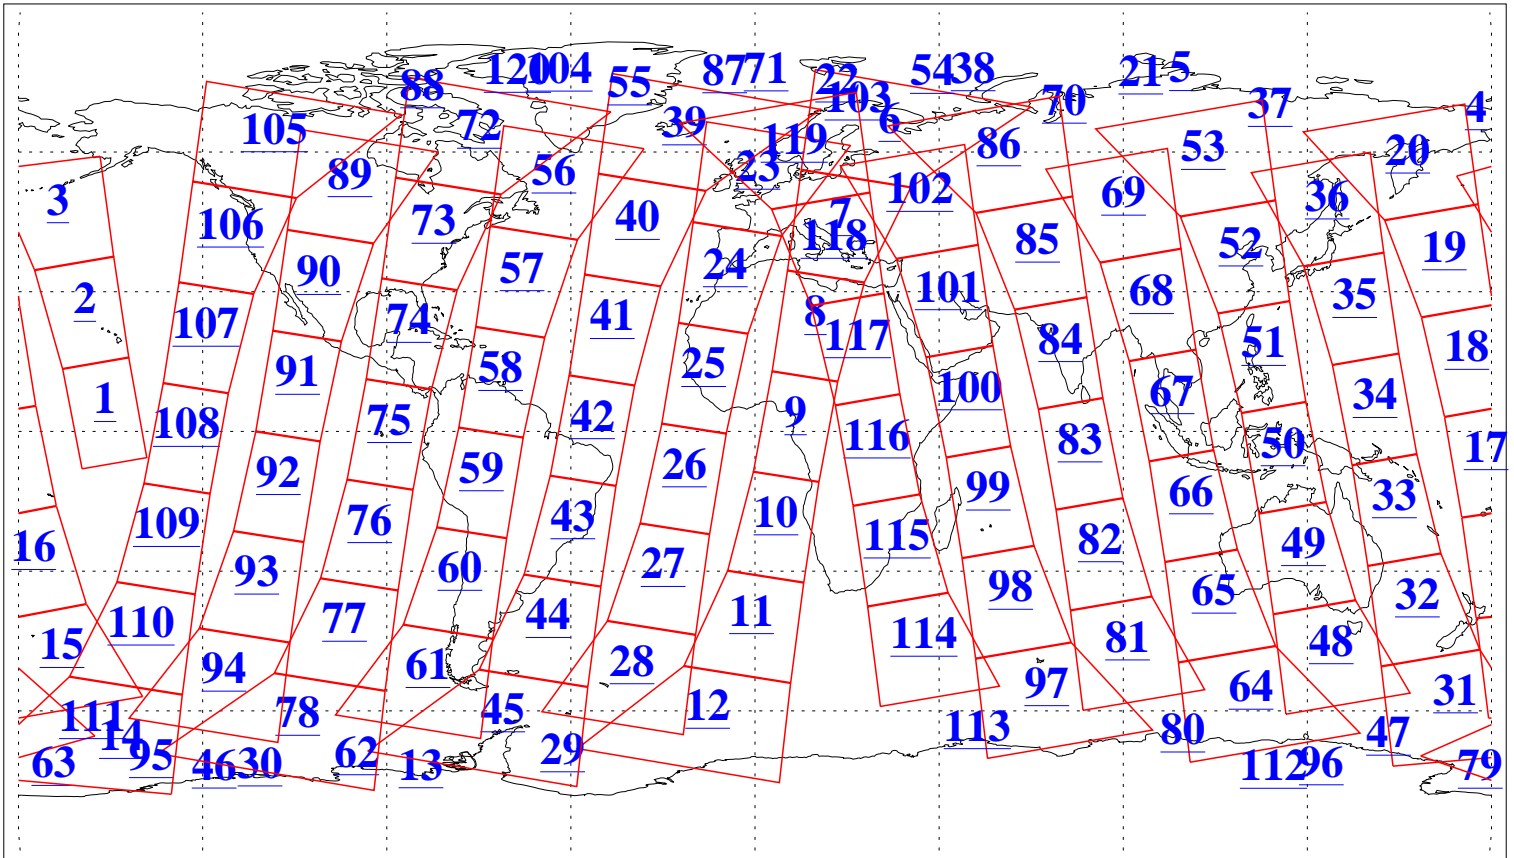

L1B Availability  
AMSU Granules: 240  
HSB Granules: 0  
AIRS Granules: 240

12 Jun 2011  
DoY 163  
Aqua Day 3326  
Granules: 1 to 120

Granules: 121 to 240

Legend: AMSU Available, HSB Available, AIRS Available

L1B Availability  
AMSU Granules: 240  
HSB Granules: 0  
AIRS Granules: 240

12 Jun 2011  
DoY 163  
Aqua Day 3326  
Ascending Granules

Descending Granules

Legend: AMSU Available, HSB Available, AIRS Available

L1B Availability  
 AMSU Granules: 240  
 HSB Granules: 0  
 AIRS Granules: 240

12 Jun 2011  
 DoY 163  
 Aqua Day 3326

Northern Hemisphere Granules

Southern Hemisphere Granules

Legend: AMSU Available, HSB Available, AIRS Available