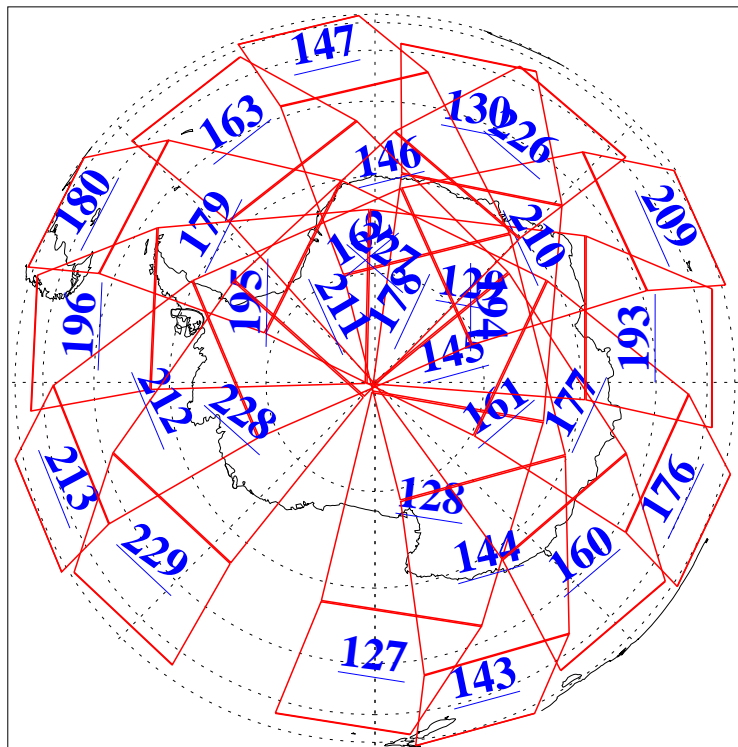

L1B Availability  
AMSU Granules: 240  
HSB Granules: 0  
AIRS Granules: 240

12 Jun 2011  
DoY 163  
Aqua Day 3326  
Granules: 1 to 120

Granules: 121 to 240

Legend: AMSU Available, HSB Available, AIRS Available

L1B Availability  
AMSU Granules: 240  
HSB Granules: 0  
AIRS Granules: 240

12 Jun 2011  
DoY 163  
Aqua Day 3326  
Ascending Granules

Descending Granules

Legend: AMSU Available, HSB Available, AIRS Available

L1B Availability  
 AMSU Granules: 240  
 HSB Granules: 0  
 AIRS Granules: 240

12 Jun 2011  
 DoY 163  
 Aqua Day 3326

Northern Hemisphere Granules

Southern Hemisphere Granules

Legend: AMSU Available, HSB Available, AIRS Available