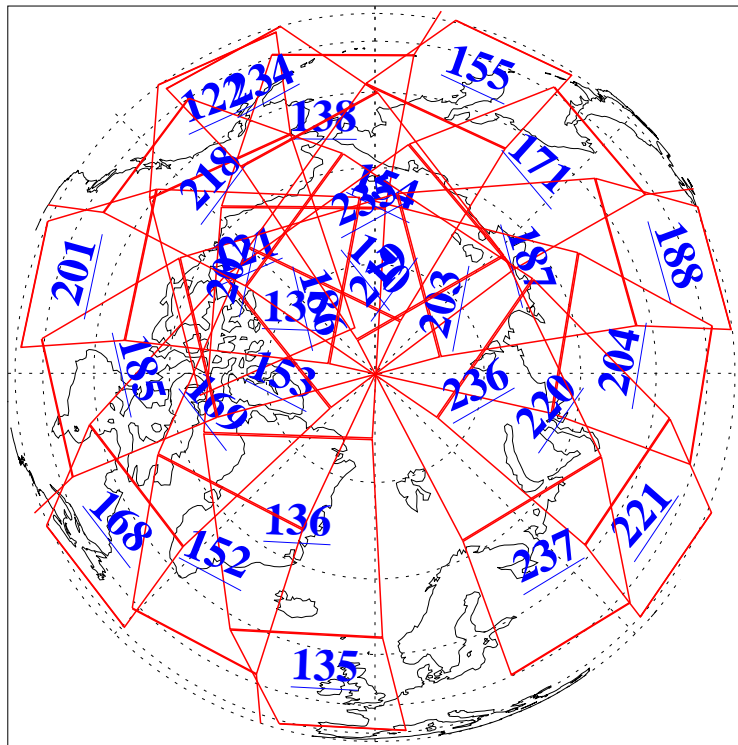

L1B Availability  
AMSU Granules: 240  
HSB Granules: 0  
AIRS Granules: 240

12 Jun 2011  
DoY 163  
Aqua Day 3326  
Granules: 1 to 120

Granules: 121 to 240

Legend: AMSU Available, HSB Available, AIRS Available

L1B Availability  
AMSU Granules: 240  
HSB Granules: 0  
AIRS Granules: 240

12 Jun 2011  
DoY 163  
Aqua Day 3326  
Ascending Granules

Descending Granules

Legend: AMSU Available, HSB Available, AIRS Available

L1B Availability  
 AMSU Granules: 240  
 HSB Granules: 0  
 AIRS Granules: 240

12 Jun 2011  
 DoY 163  
 Aqua Day 3326

Northern Hemisphere Granules

Southern Hemisphere Granules

Legend: AMSU Available, HSB Available, AIRS Available