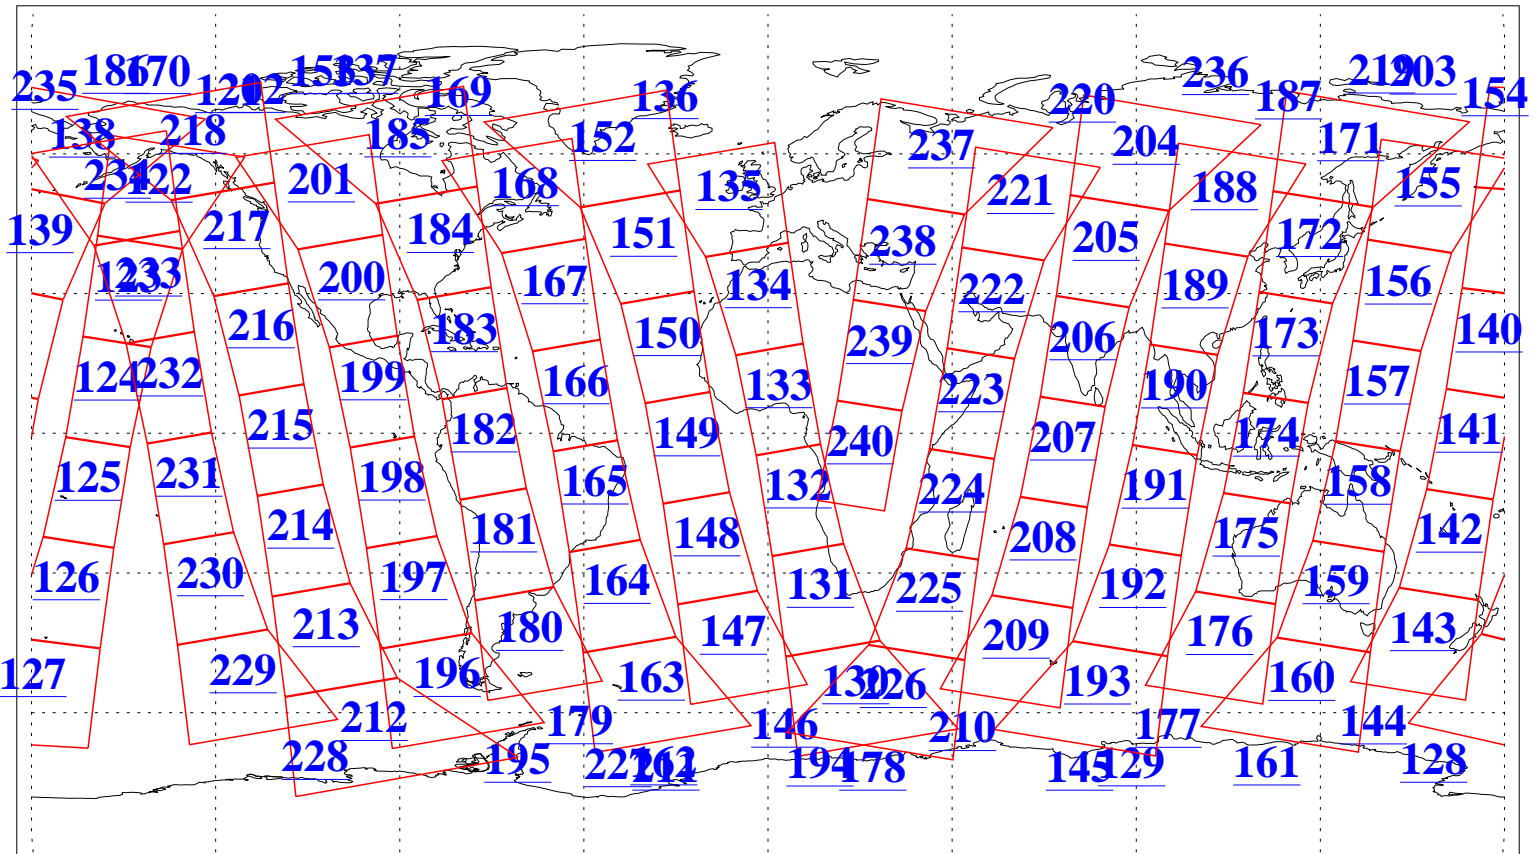

L1B Availability  
AMSU Granules: 240  
HSB Granules: 0  
AIRS Granules: 240

12 Jun 2011  
DoY 163  
Aqua Day 3326  
Granules: 1 to 120

Granules: 121 to 240

Legend: AMSU Available, HSB Available, AIRS Available

L1B Availability  
AMSU Granules: 240  
HSB Granules: 0  
AIRS Granules: 240

12 Jun 2011  
DoY 163  
Aqua Day 3326  
Ascending Granules

Descending Granules

Legend: AMSU Available, HSB Available, AIRS Available

L1B Availability  
 AMSU Granules: 240  
 HSB Granules: 0  
 AIRS Granules: 240

12 Jun 2011  
 DoY 163  
 Aqua Day 3326

Northern Hemisphere Granules

Southern Hemisphere Granules

Legend: AMSU Available, HSB Available, AIRS Available