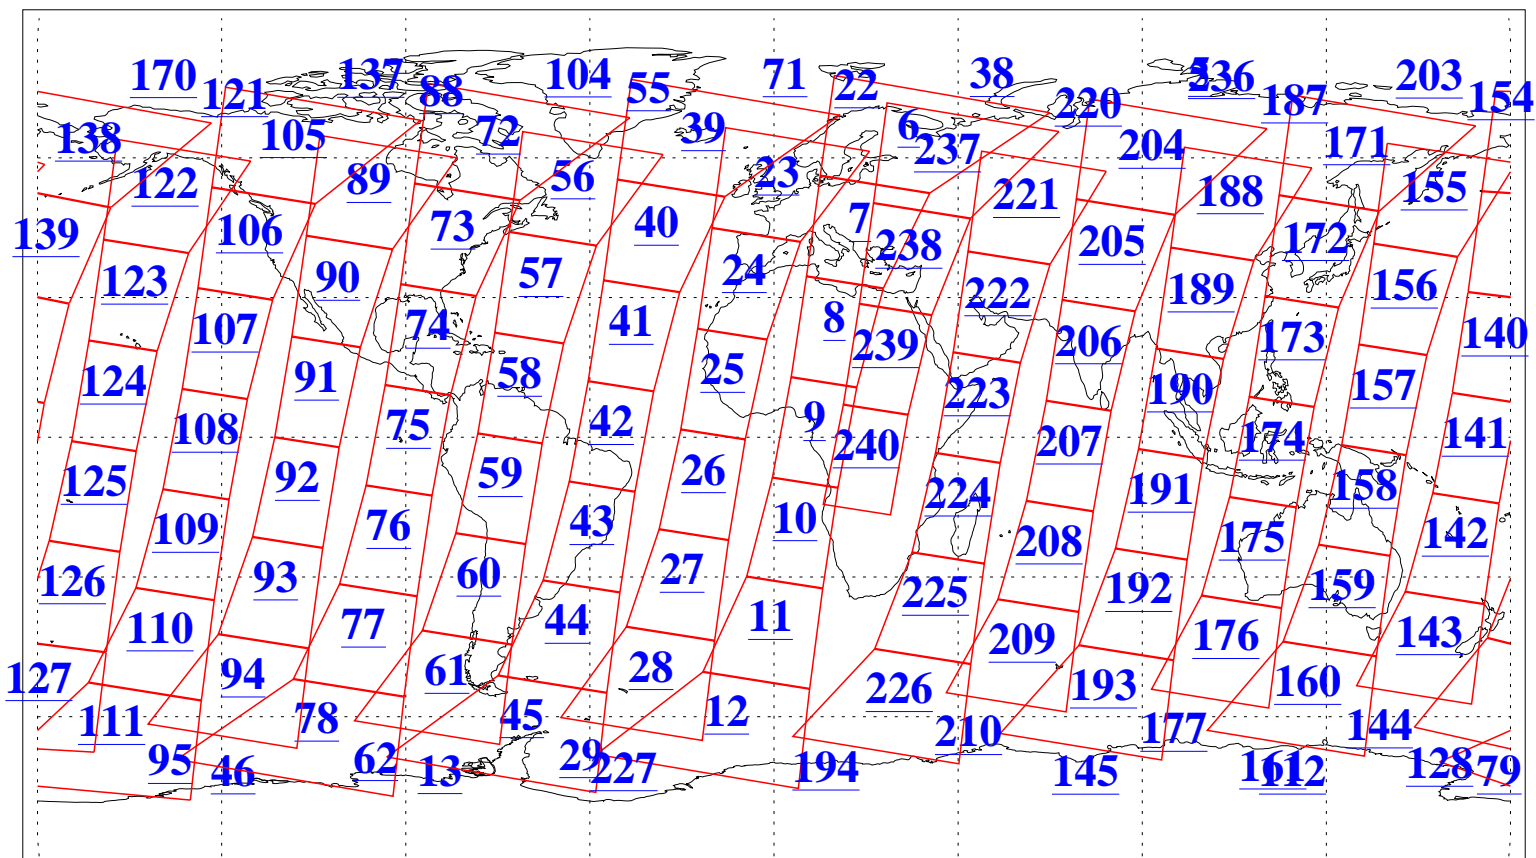

L1B Availability  
AMSU Granules: 240  
HSB Granules: 0  
AIRS Granules: 240

12 Jun 2011  
DoY 163  
Aqua Day 3326  
Granules: 1 to 120

Granules: 121 to 240

Legend: AMSU Available, HSB Available, AIRS Available

L1B Availability  
AMSU Granules: 240  
HSB Granules: 0  
AIRS Granules: 240

12 Jun 2011  
DoY 163  
Aqua Day 3326  
Ascending Granules

Descending Granules

Legend: AMSU Available, HSB Available, AIRS Available

L1B Availability  
 AMSU Granules: 240  
 HSB Granules: 0  
 AIRS Granules: 240

12 Jun 2011  
 DoY 163  
 Aqua Day 3326

Northern Hemisphere Granules

Southern Hemisphere Granules

Legend: AMSU Available, HSB Available, AIRS Available