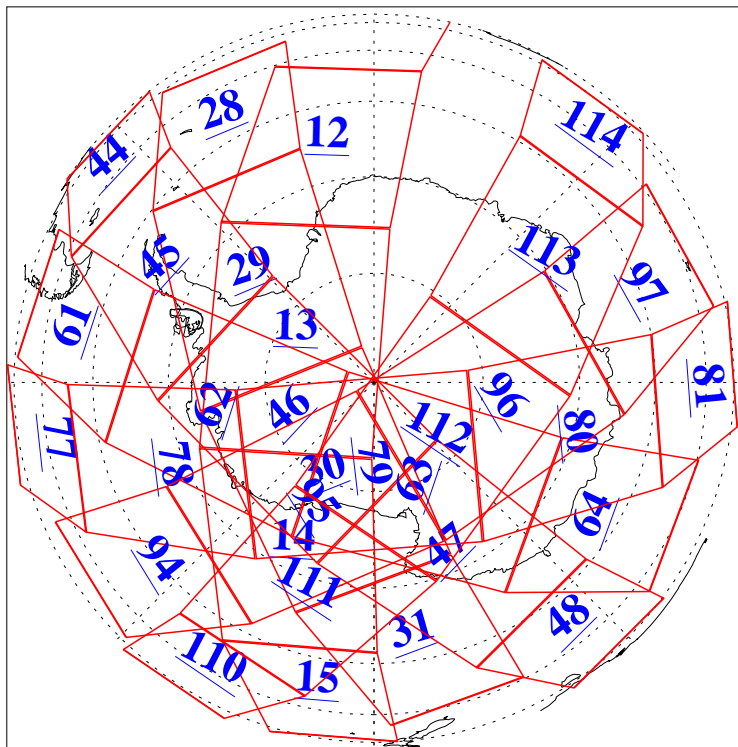

L1B Availability  
AMSU Granules: 240  
HSB Granules: 0  
AIRS Granules: 240

12 Jun 2011  
DoY 163  
Aqua Day 3326  
Granules: 1 to 120

Granules: 121 to 240

Legend: AMSU Available, HSB Available, AIRS Available

L1B Availability  
AMSU Granules: 240  
HSB Granules: 0  
AIRS Granules: 240

12 Jun 2011  
DoY 163  
Aqua Day 3326  
Ascending Granules

Descending Granules

Legend: AMSU Available, HSB Available, AIRS Available

L1B Availability  
 AMSU Granules: 240  
 HSB Granules: 0  
 AIRS Granules: 240

12 Jun 2011  
 DoY 163  
 Aqua Day 3326

Northern Hemisphere Granules

Southern Hemisphere Granules

Legend: AMSU Available, HSB Available, AIRS Available