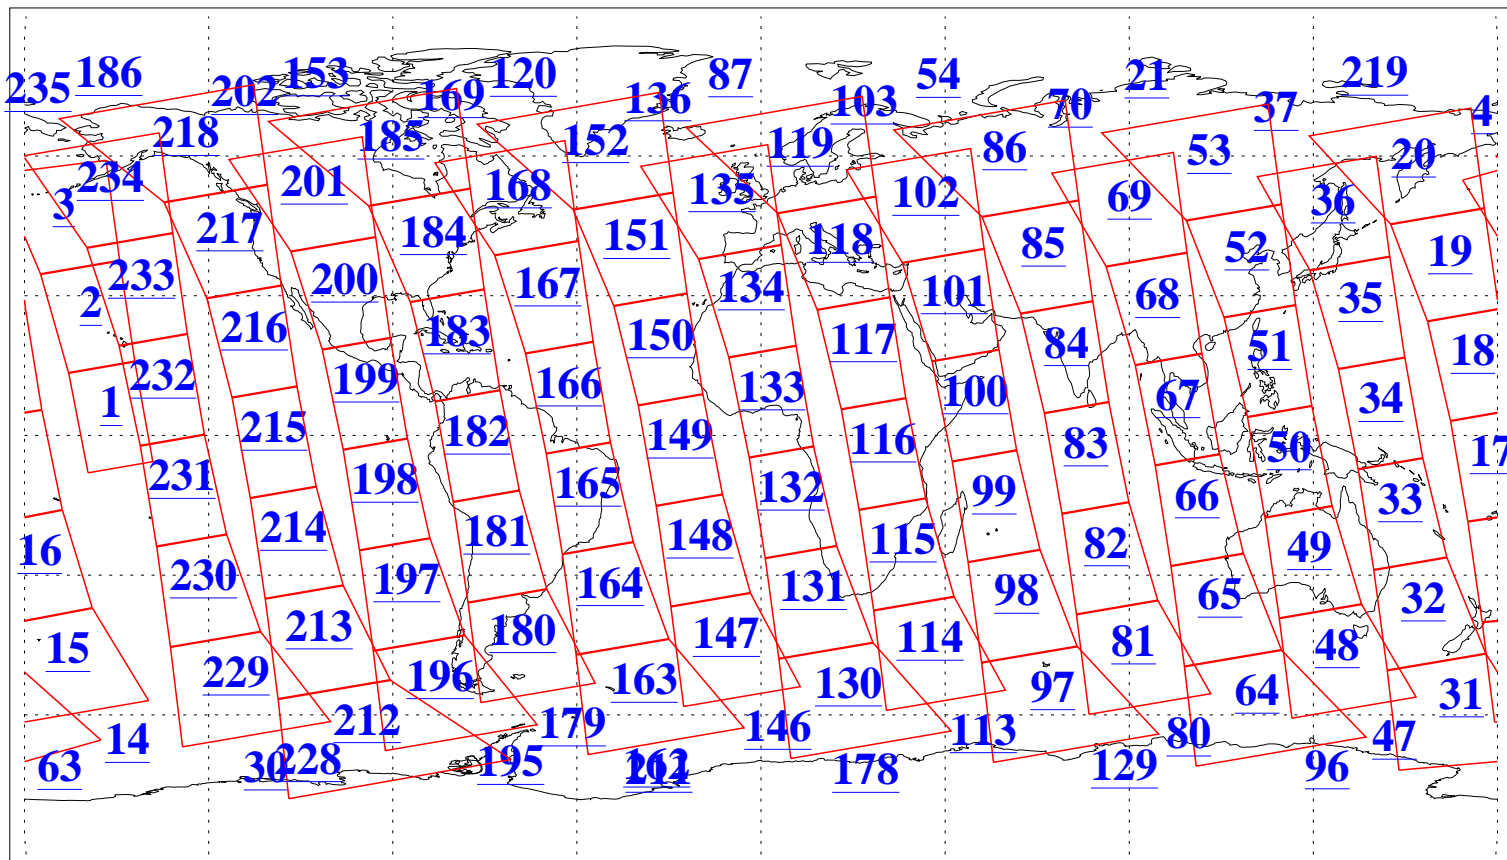

L1B Availability  
AMSU Granules: 240  
HSB Granules: 0  
AIRS Granules: 240

12 Jun 2011  
DoY 163  
Aqua Day 3326  
Granules: 1 to 120

Granules: 121 to 240

Legend: AMSU Available, HSB Available, AIRS Available

L1B Availability  
AMSU Granules: 240  
HSB Granules: 0  
AIRS Granules: 240

12 Jun 2011  
DoY 163  
Aqua Day 3326  
Ascending Granules

Descending Granules

Legend: AMSU Available, HSB Available, AIRS Available

L1B Availability  
 AMSU Granules: 240  
 HSB Granules: 0  
 AIRS Granules: 240

12 Jun 2011  
 DoY 163  
 Aqua Day 3326

Northern Hemisphere Granules

Southern Hemisphere Granules

Legend: AMSU Available, HSB Available, AIRS Available