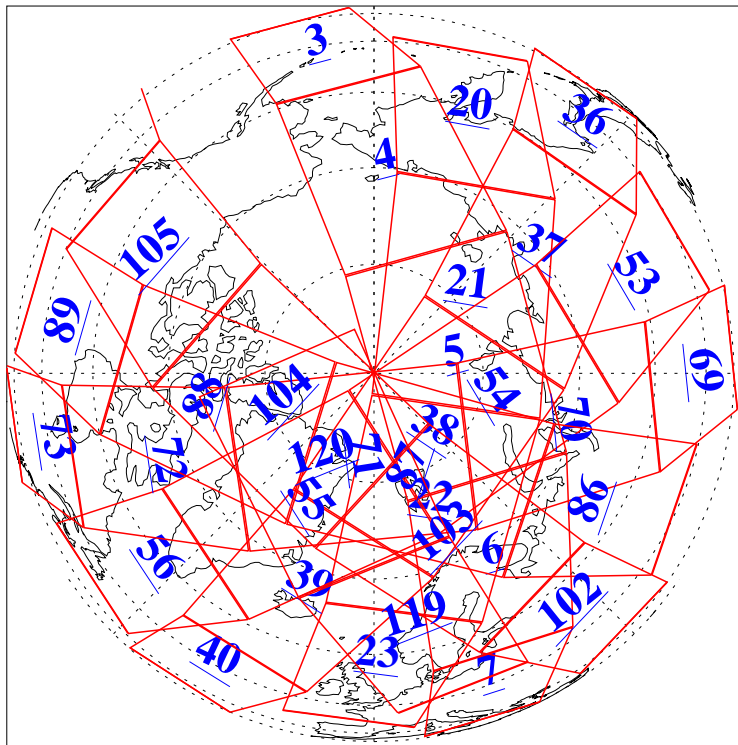

L1B Availability  
AMSU Granules: 240  
HSB Granules: 0  
AIRS Granules: 240

12 Jun 2011  
DoY 163  
Aqua Day 3326  
Granules: 1 to 120

Granules: 121 to 240

Legend: AMSU Available, HSB Available, AIRS Available

L1B Availability  
AMSU Granules: 240  
HSB Granules: 0  
AIRS Granules: 240

12 Jun 2011  
DoY 163  
Aqua Day 3326  
Ascending Granules

Descending Granules

Legend: AMSU Available, HSB Available, AIRS Available

L1B Availability  
 AMSU Granules: 240  
 HSB Granules: 0  
 AIRS Granules: 240

12 Jun 2011  
 DoY 163  
 Aqua Day 3326

Northern Hemisphere Granules

Southern Hemisphere Granules

Legend: AMSU Available, HSB Available, AIRS Available